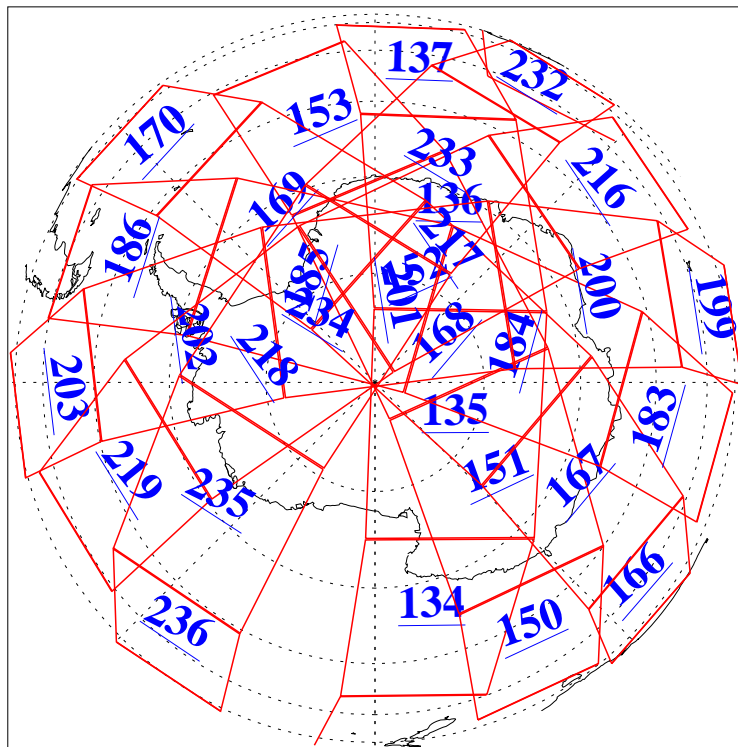

L1B Availability
AMSU Granules: 240
HSB Granules: 0
AIRS Granules: 240

27 Feb 2010
DoY 58
Aqua Day 2856
Granules: 1 to 120

Granules: 121 to 240

Legend: AMSU Available, HSB Available, AIRS Available

L1B Availability
AMSU Granules: 240
HSB Granules: 0
AIRS Granules: 240

27 Feb 2010
DoY 58
Aqua Day 2856
Ascending Granules

Descending Granules

Legend: AMSU Available, HSB Available, AIRS Available

L1B Availability
 AMSU Granules: 240
 HSB Granules: 0
 AIRS Granules: 240

27 Feb 2010
 DoY 58
 Aqua Day 2856

Northern Hemisphere Granules

Southern Hemisphere Granules

Legend: AMSU Available, HSB Available, AIRS Available