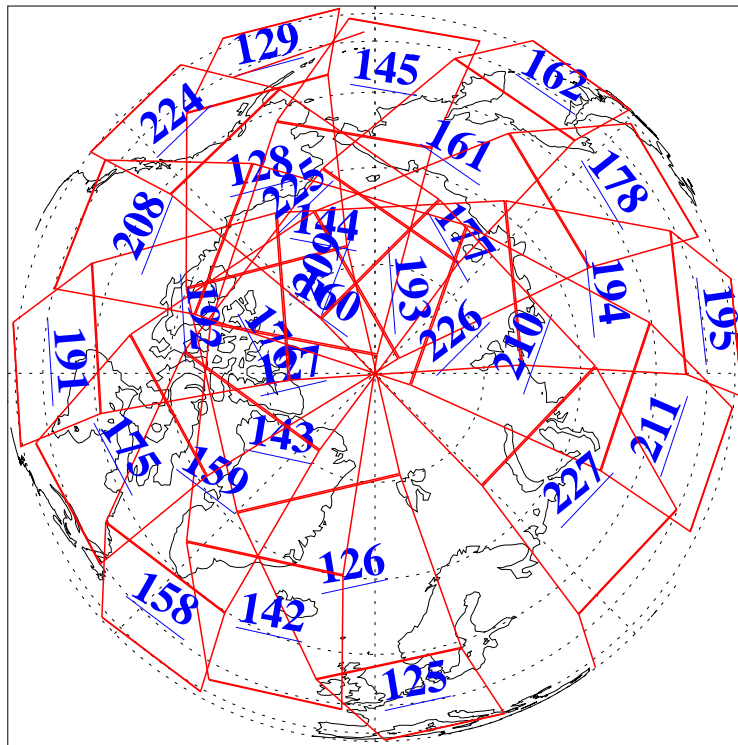

L1B Availability
AMSU Granules: 240
HSB Granules: 0
AIRS Granules: 240

27 Feb 2010
DoY 58
Aqua Day 2856
Granules: 1 to 120

Granules: 121 to 240

Legend: AMSU Available, HSB Available, AIRS Available

L1B Availability
AMSU Granules: 240
HSB Granules: 0
AIRS Granules: 240

27 Feb 2010
DoY 58
Aqua Day 2856
Ascending Granules

Descending Granules

Legend: AMSU Available, HSB Available, AIRS Available

L1B Availability
 AMSU Granules: 240
 HSB Granules: 0
 AIRS Granules: 240

27 Feb 2010
 DoY 58
 Aqua Day 2856

Northern Hemisphere Granules

Southern Hemisphere Granules

Legend: AMSU Available, HSB Available, AIRS Available