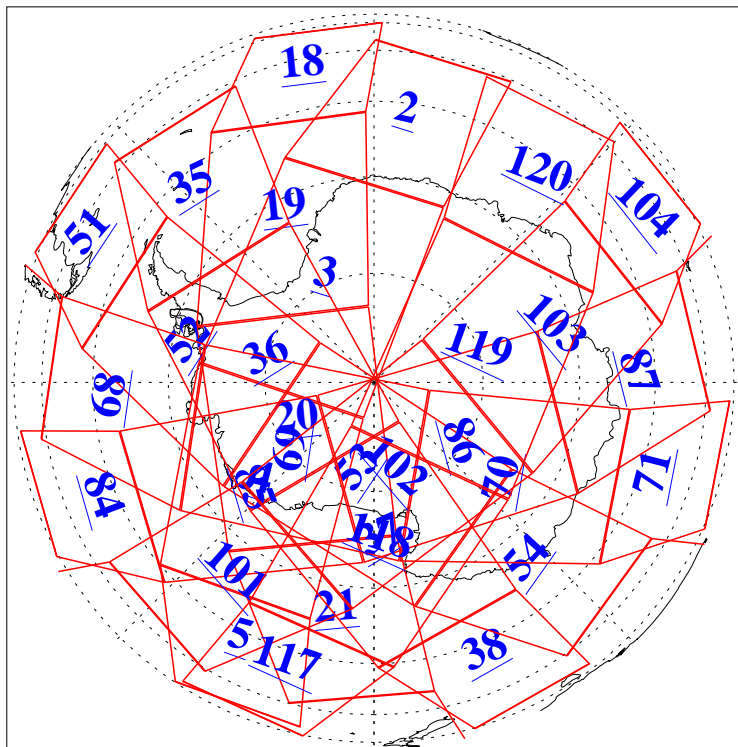

L1B Availability
AMSU Granules: 240
HSB Granules: 0
AIRS Granules: 240

27 Feb 2010
DoY 58
Aqua Day 2856
Granules: 1 to 120

Granules: 121 to 240

Legend: AMSU Available, HSB Available, AIRS Available

L1B Availability
AMSU Granules: 240
HSB Granules: 0
AIRS Granules: 240

27 Feb 2010
DoY 58
Aqua Day 2856
Ascending Granules

Descending Granules

Legend: AMSU Available, HSB Available, AIRS Available

L1B Availability
 AMSU Granules: 240
 HSB Granules: 0
 AIRS Granules: 240

27 Feb 2010
 DoY 58
 Aqua Day 2856

Northern Hemisphere Granules

Southern Hemisphere Granules

Legend: AMSU Available, HSB Available, AIRS Available