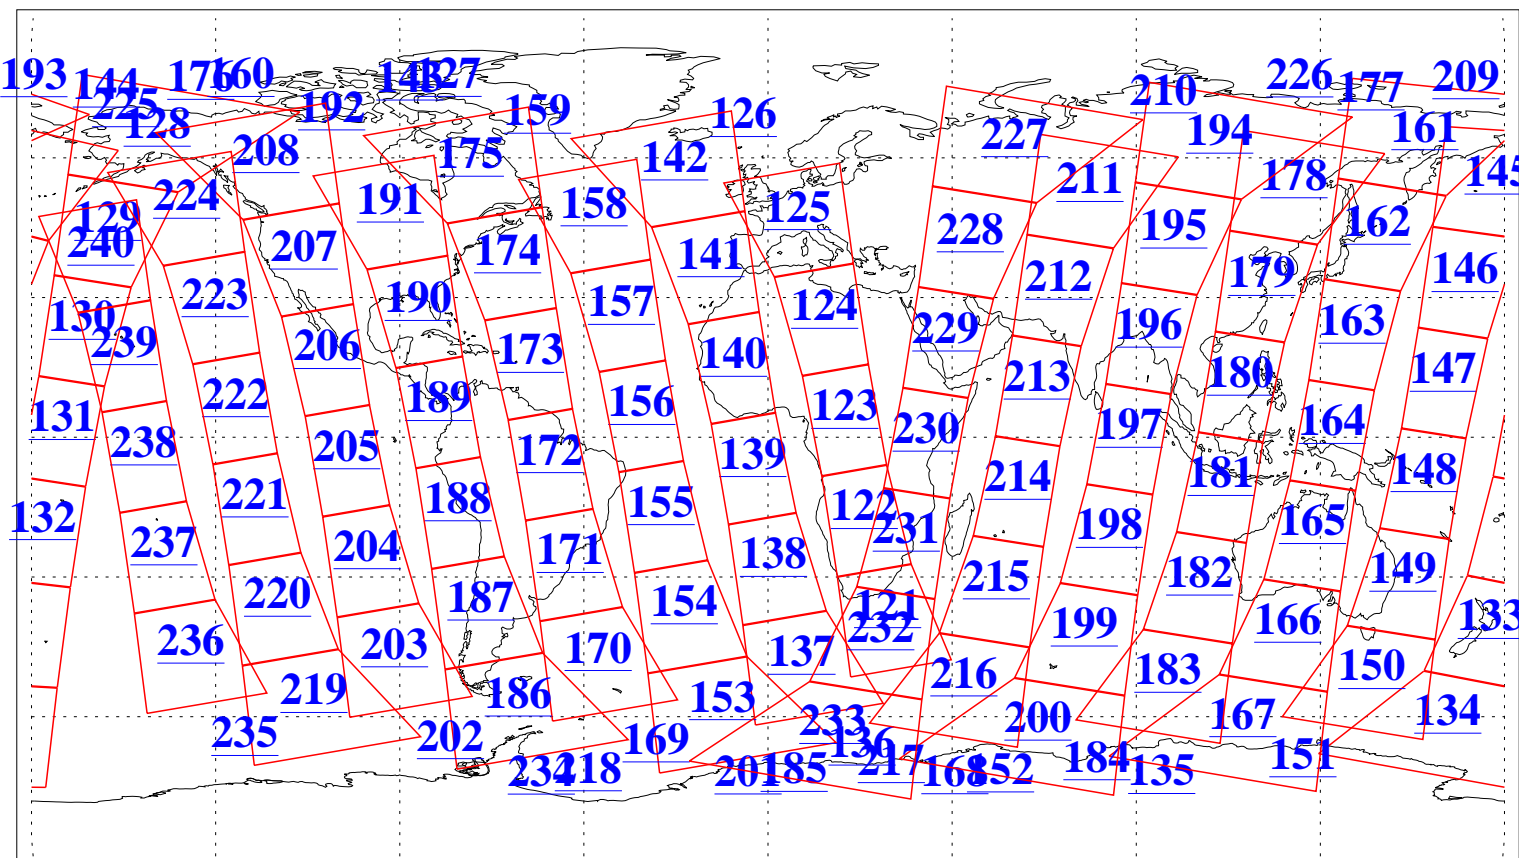

L1B Availability
AMSU Granules: 240
HSB Granules: 0
AIRS Granules: 240

27 Feb 2010
DoY 58
Aqua Day 2856
Granules: 1 to 120

Granules: 121 to 240

Legend: AMSU Available, HSB Available, AIRS Available

L1B Availability
AMSU Granules: 240
HSB Granules: 0
AIRS Granules: 240

27 Feb 2010
DoY 58
Aqua Day 2856
Ascending Granules

Descending Granules

Legend: AMSU Available, HSB Available, AIRS Available

L1B Availability
 AMSU Granules: 240
 HSB Granules: 0
 AIRS Granules: 240

27 Feb 2010
 DoY 58
 Aqua Day 2856

Northern Hemisphere Granules

Southern Hemisphere Granules

Legend: AMSU Available, HSB Available, AIRS Available