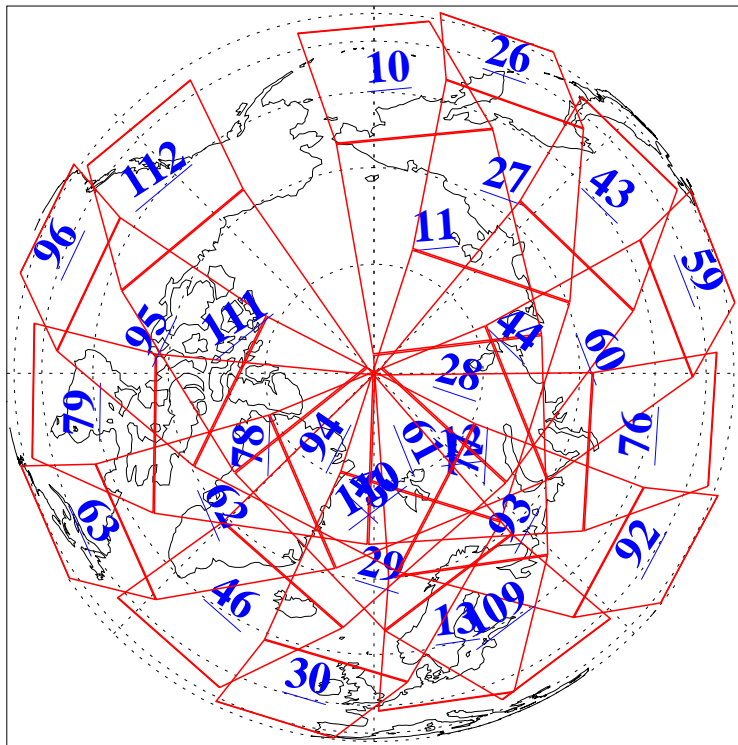

L1B Availability
AMSU Granules: 240
HSB Granules: 0
AIRS Granules: 240

27 Feb 2010
DoY 58
Aqua Day 2856
Granules: 1 to 120

Granules: 121 to 240

Legend: AMSU Available, HSB Available, AIRS Available

L1B Availability
AMSU Granules: 240
HSB Granules: 0
AIRS Granules: 240

27 Feb 2010
DoY 58
Aqua Day 2856
Ascending Granules

Descending Granules

Legend: AMSU Available, HSB Available, AIRS Available

L1B Availability
 AMSU Granules: 240
 HSB Granules: 0
 AIRS Granules: 240

27 Feb 2010
 DoY 58
 Aqua Day 2856

Northern Hemisphere Granules

Southern Hemisphere Granules

Legend: AMSU Available, HSB Available, AIRS Available