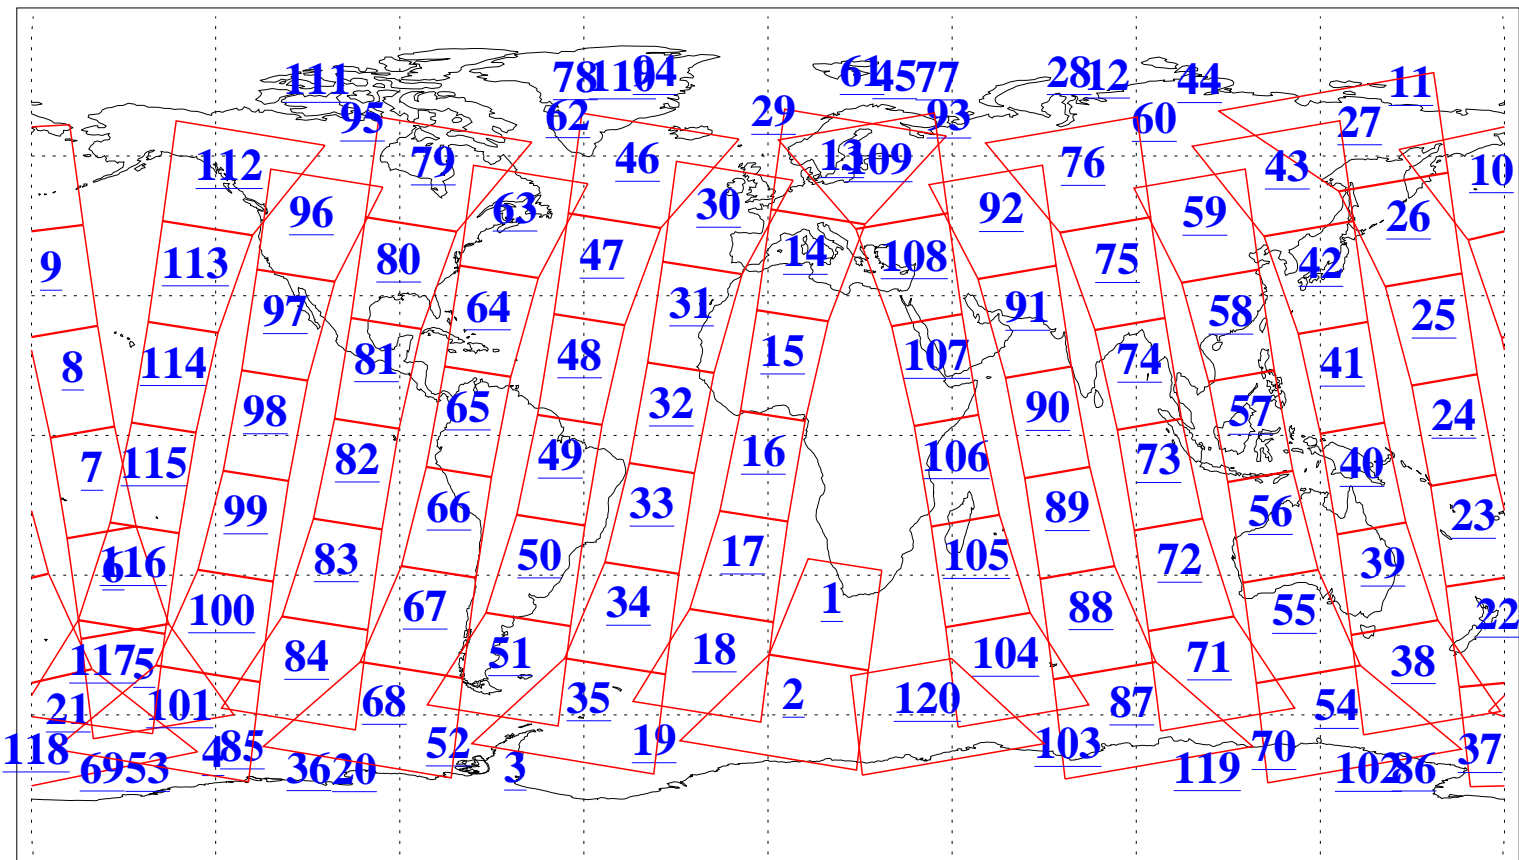

L1B Availability
AMSU Granules: 240
HSB Granules: 0
AIRS Granules: 240

27 Feb 2010
DoY 58
Aqua Day 2856
Granules: 1 to 120

Granules: 121 to 240

Legend: AMSU Available, HSB Available, AIRS Available

L1B Availability
AMSU Granules: 240
HSB Granules: 0
AIRS Granules: 240

27 Feb 2010
DoY 58
Aqua Day 2856
Ascending Granules

Descending Granules

Legend: AMSU Available, HSB Available, AIRS Available

L1B Availability
 AMSU Granules: 240
 HSB Granules: 0
 AIRS Granules: 240

27 Feb 2010
 DoY 58
 Aqua Day 2856

Northern Hemisphere Granules

Southern Hemisphere Granules

Legend: AMSU Available, HSB Available, AIRS Available