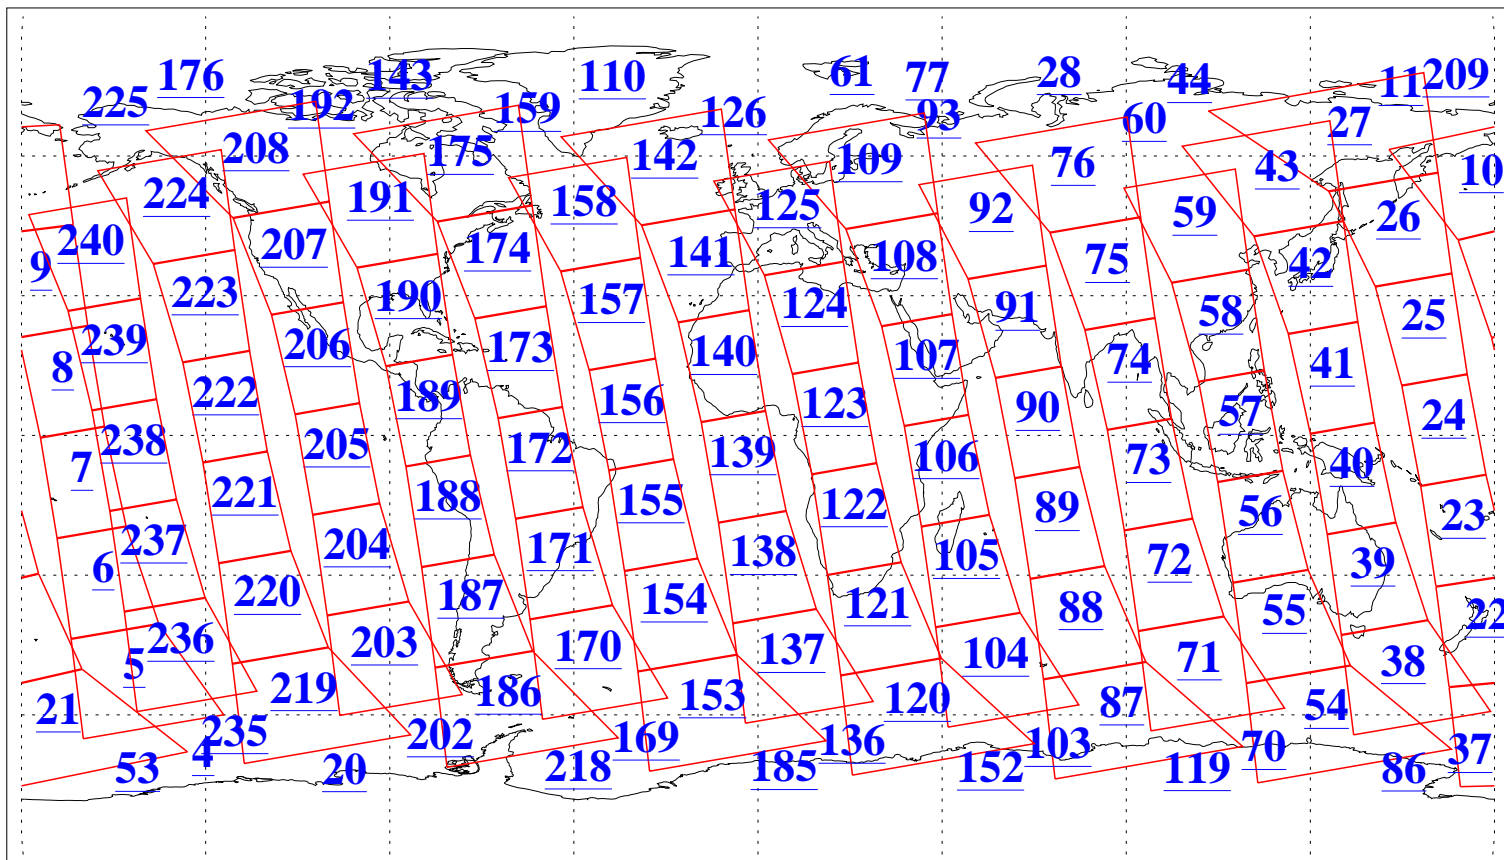

L1B Availability
AMSU Granules: 240
HSB Granules: 0
AIRS Granules: 240

27 Feb 2010
DoY 58
Aqua Day 2856
Granules: 1 to 120

Granules: 121 to 240

Legend: AMSU Available, HSB Available, AIRS Available

L1B Availability
AMSU Granules: 240
HSB Granules: 0
AIRS Granules: 240

27 Feb 2010
DoY 58
Aqua Day 2856
Ascending Granules

Descending Granules

Legend: AMSU Available, HSB Available, AIRS Available

L1B Availability
 AMSU Granules: 240
 HSB Granules: 0
 AIRS Granules: 240

27 Feb 2010
 DoY 58
 Aqua Day 2856

Northern Hemisphere Granules

Southern Hemisphere Granules

Legend: AMSU Available, HSB Available, AIRS Available