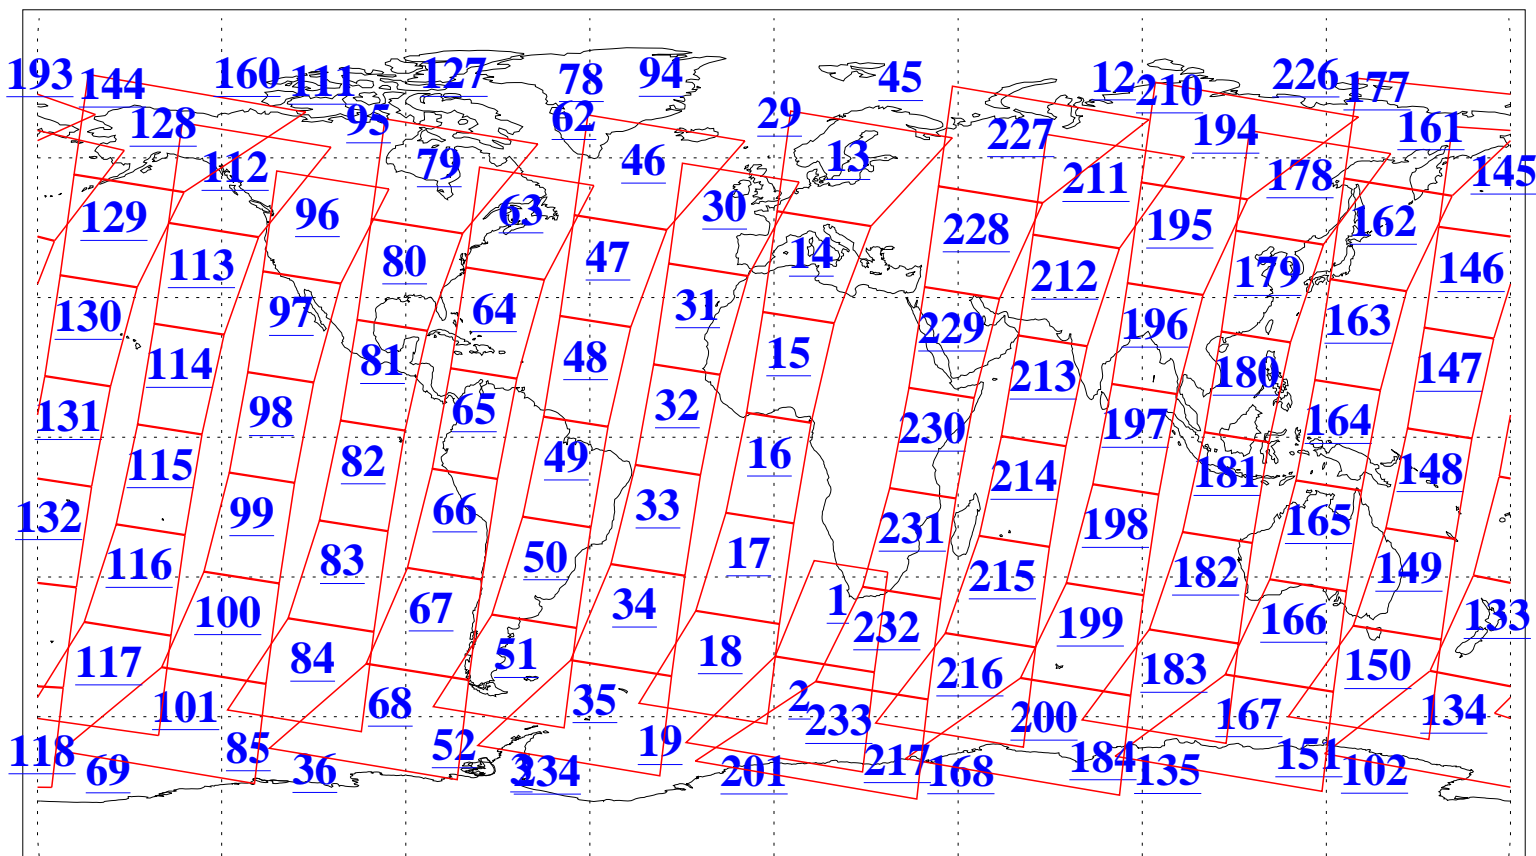

L1B Availability
AMSU Granules: 240
HSB Granules: 0
AIRS Granules: 240

27 Feb 2010
DoY 58
Aqua Day 2856
Granules: 1 to 120

Granules: 121 to 240

Legend: AMSU Available, HSB Available, AIRS Available

L1B Availability
AMSU Granules: 240
HSB Granules: 0
AIRS Granules: 240

27 Feb 2010
DoY 58
Aqua Day 2856
Ascending Granules

Descending Granules

Legend: AMSU Available, HSB Available, AIRS Available

L1B Availability
 AMSU Granules: 240
 HSB Granules: 0
 AIRS Granules: 240

27 Feb 2010
 DoY 58
 Aqua Day 2856

Northern Hemisphere Granules

Southern Hemisphere Granules

Legend: AMSU Available, HSB Available, AIRS Available