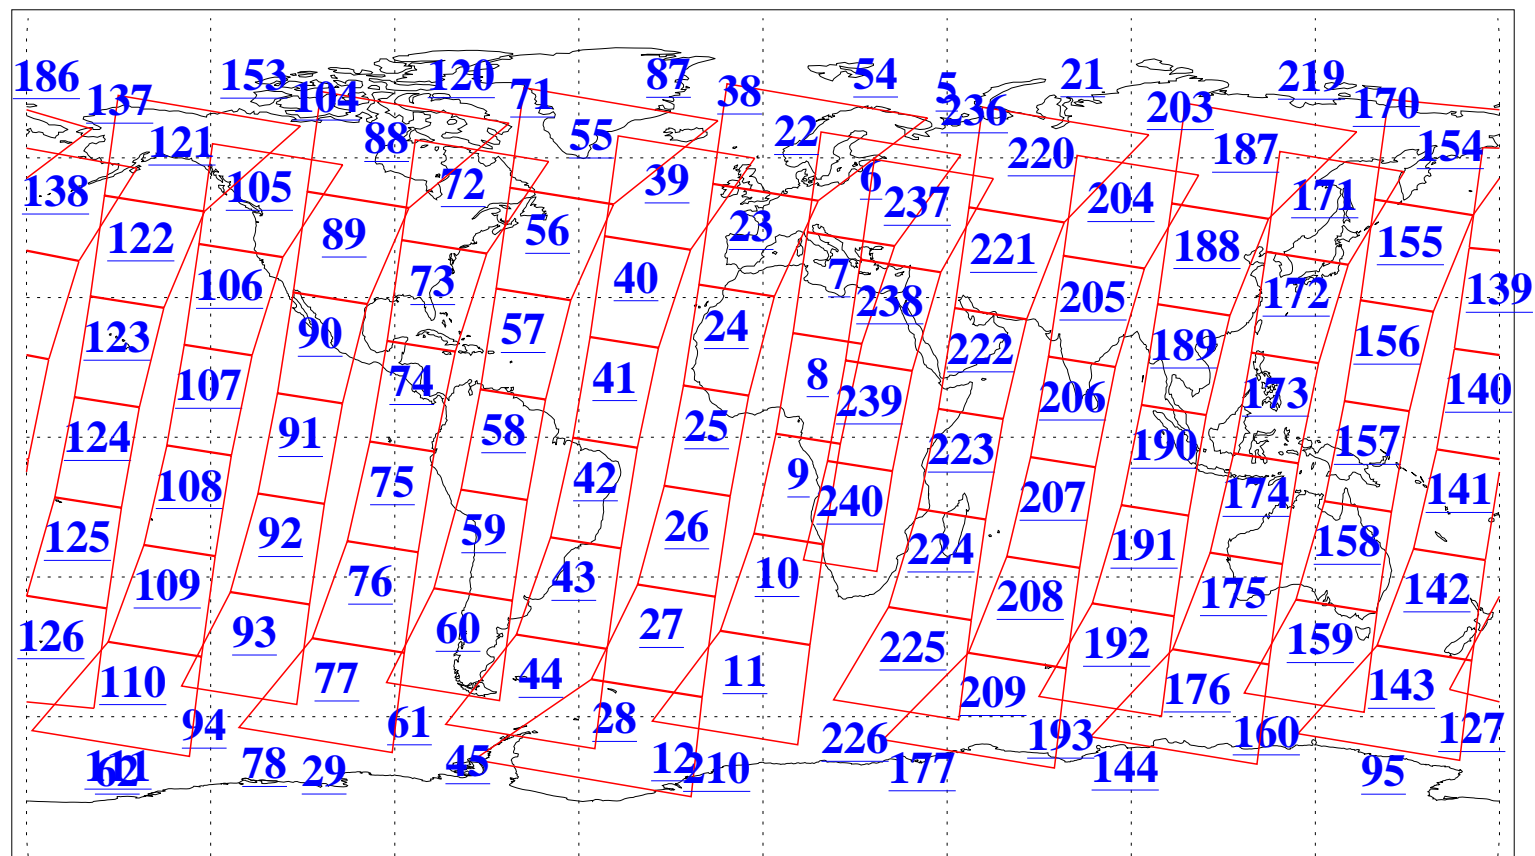

L1B Availability
AMSU Granules: 240
HSB Granules: 0
AIRS Granules: 240

26 Feb 2010
DoY 57
Aqua Day 2855
Granules: 1 to 120

Granules: 121 to 240

Legend: AMSU Available, HSB Available, AIRS Available

L1B Availability
AMSU Granules: 240
HSB Granules: 0
AIRS Granules: 240

26 Feb 2010
DoY 57
Aqua Day 2855
Ascending Granules

Descending Granules

Legend: AMSU Available, HSB Available, AIRS Available

L1B Availability
AMSU Granules: 240
HSB Granules: 0
AIRS Granules: 240

26 Feb 2010
DoY 57
Aqua Day 2855

Northern Hemisphere Granules

Southern Hemisphere Granules

Legend: AMSU Available, HSB Available, AIRS Available