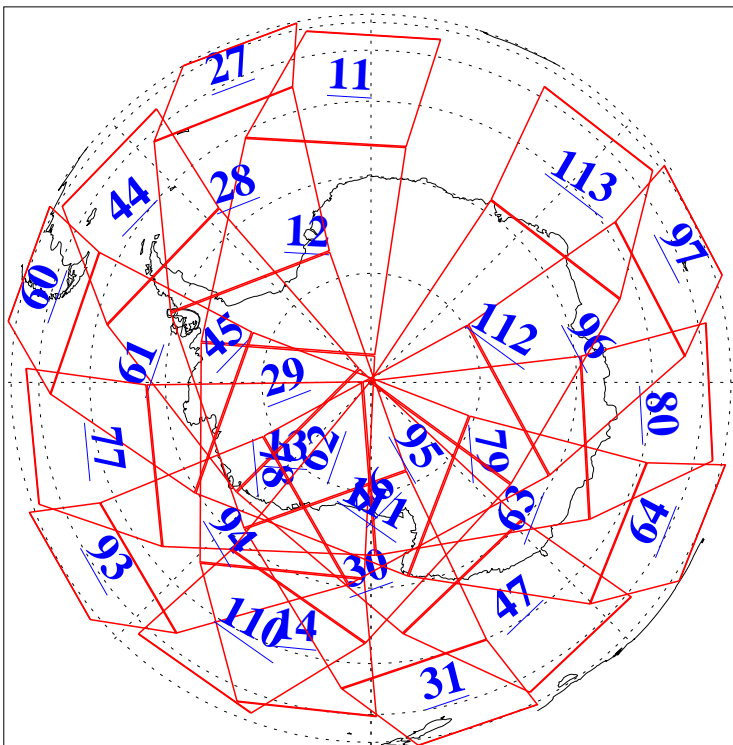

L1B Availability
AMSU Granules: 240
HSB Granules: 0
AIRS Granules: 240

26 Feb 2010
DoY 57
Aqua Day 2855
Granules: 1 to 120

Granules: 121 to 240

Legend: AMSU Available, HSB Available, AIRS Available

L1B Availability
AMSU Granules: 240
HSB Granules: 0
AIRS Granules: 240

26 Feb 2010
DoY 57
Aqua Day 2855
Ascending Granules

Descending Granules

Legend: AMSU Available, HSB Available, AIRS Available

L1B Availability
AMSU Granules: 240
HSB Granules: 0
AIRS Granules: 240

26 Feb 2010
DoY 57
Aqua Day 2855

Northern Hemisphere Granules

Southern Hemisphere Granules

Legend: AMSU Available, HSB Available, AIRS Available