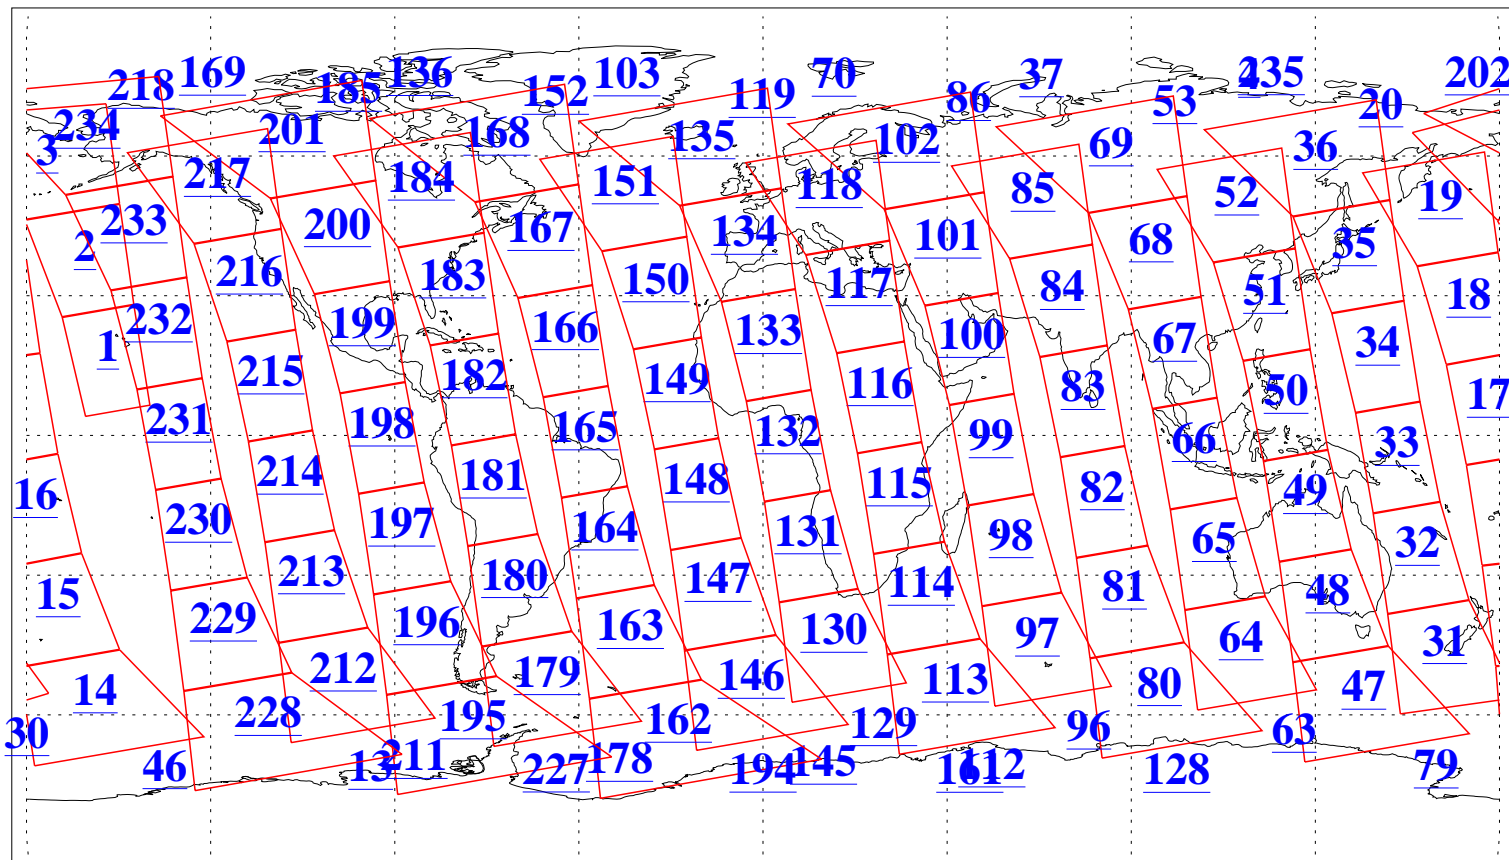

L1B Availability
AMSU Granules: 240
HSB Granules: 0
AIRS Granules: 240

26 Feb 2010
DoY 57
Aqua Day 2855
Granules: 1 to 120

Granules: 121 to 240

Legend: AMSU Available, HSB Available, AIRS Available

L1B Availability
AMSU Granules: 240
HSB Granules: 0
AIRS Granules: 240

26 Feb 2010
DoY 57
Aqua Day 2855
Ascending Granules

Descending Granules

Legend: AMSU Available, HSB Available, AIRS Available

L1B Availability
AMSU Granules: 240
HSB Granules: 0
AIRS Granules: 240

26 Feb 2010
DoY 57
Aqua Day 2855

Northern Hemisphere Granules

Southern Hemisphere Granules

Legend: AMSU Available, HSB Available, AIRS Available