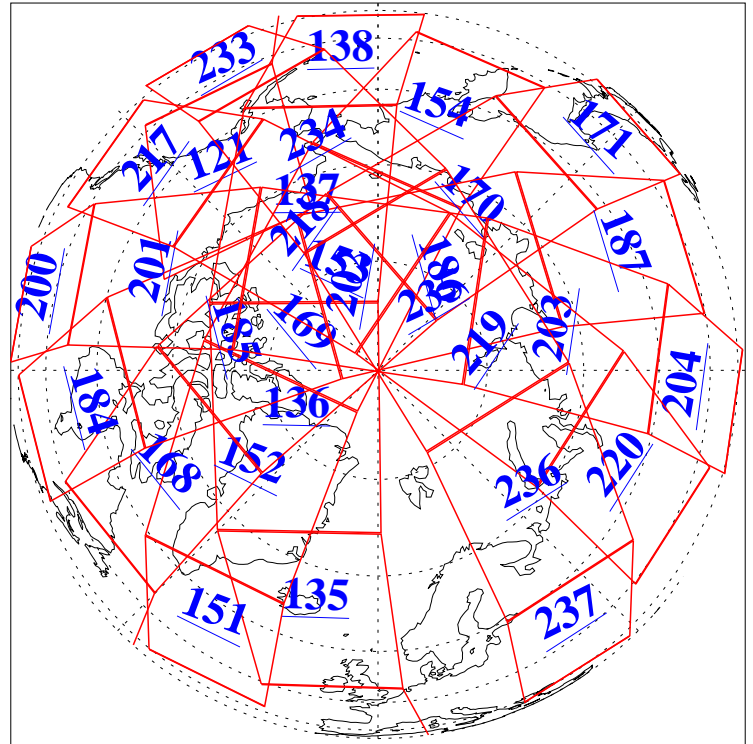

L1B Availability
AMSU Granules: 240
HSB Granules: 0
AIRS Granules: 240

26 Feb 2010
DoY 57
Aqua Day 2855
Granules: 1 to 120

Granules: 121 to 240

Legend: AMSU Available, HSB Available, AIRS Available

L1B Availability
AMSU Granules: 240
HSB Granules: 0
AIRS Granules: 240

26 Feb 2010
DoY 57
Aqua Day 2855
Ascending Granules

Descending Granules

Legend: AMSU Available, HSB Available, AIRS Available

L1B Availability
AMSU Granules: 240
HSB Granules: 0
AIRS Granules: 240

26 Feb 2010
DoY 57
Aqua Day 2855

Northern Hemisphere Granules

Southern Hemisphere Granules

Legend: AMSU Available, HSB Available, AIRS Available