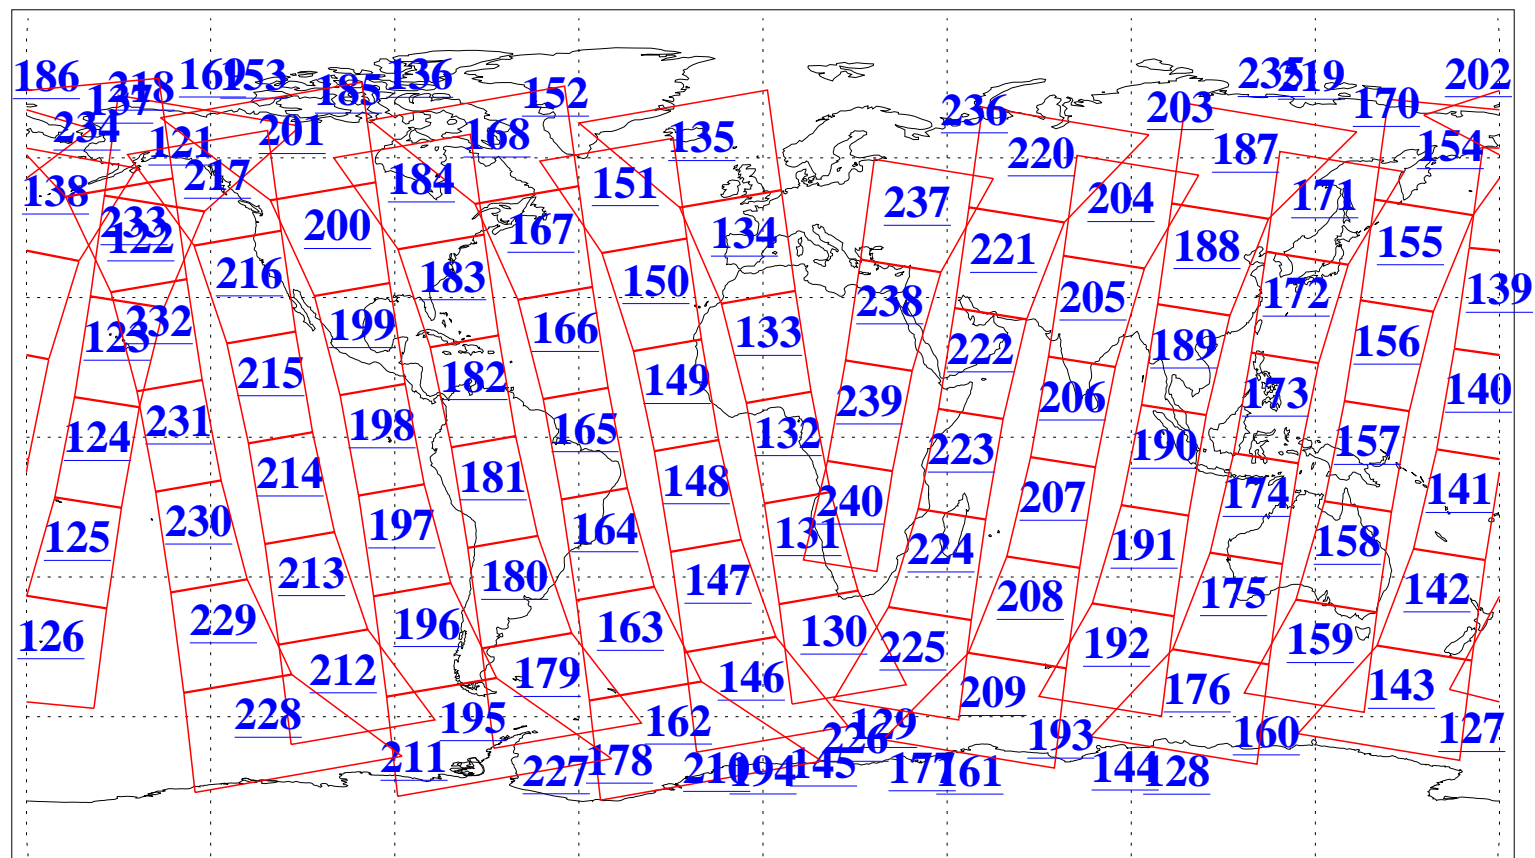

L1B Availability
AMSU Granules: 240
HSB Granules: 0
AIRS Granules: 240

26 Feb 2010
DoY 57
Aqua Day 2855
Granules: 1 to 120

Granules: 121 to 240

Legend: AMSU Available, HSB Available, AIRS Available

L1B Availability
AMSU Granules: 240
HSB Granules: 0
AIRS Granules: 240

26 Feb 2010
DoY 57
Aqua Day 2855
Ascending Granules

Descending Granules

Legend: AMSU Available, HSB Available, AIRS Available

L1B Availability
AMSU Granules: 240
HSB Granules: 0
AIRS Granules: 240

26 Feb 2010
DoY 57
Aqua Day 2855