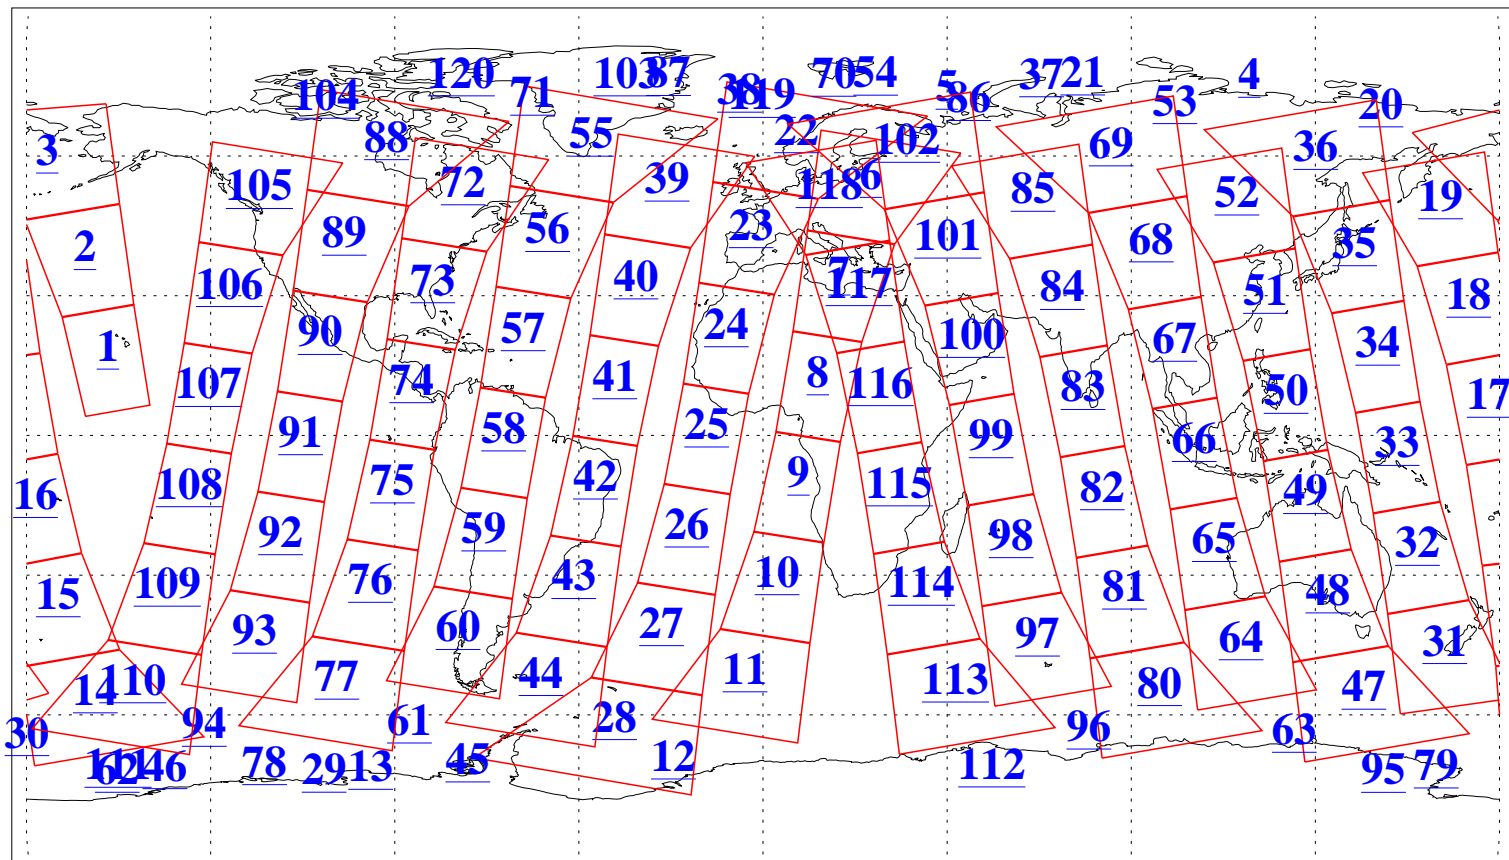

L1B Availability
AMSU Granules: 240
HSB Granules: 0
AIRS Granules: 240

26 Feb 2010
DoY 57
Aqua Day 2855
Granules: 1 to 120

Granules: 121 to 240

Legend: AMSU Available, HSB Available, AIRS Available

L1B Availability
AMSU Granules: 240
HSB Granules: 0
AIRS Granules: 240

26 Feb 2010
DoY 57
Aqua Day 2855
Ascending Granules

Descending Granules

Legend: AMSU Available, HSB Available, AIRS Available

L1B Availability
AMSU Granules: 240
HSB Granules: 0
AIRS Granules: 240

26 Feb 2010
DoY 57
Aqua Day 2855

Northern Hemisphere Granules

Southern Hemisphere Granules

Legend: AMSU Available, HSB Available, AIRS Available