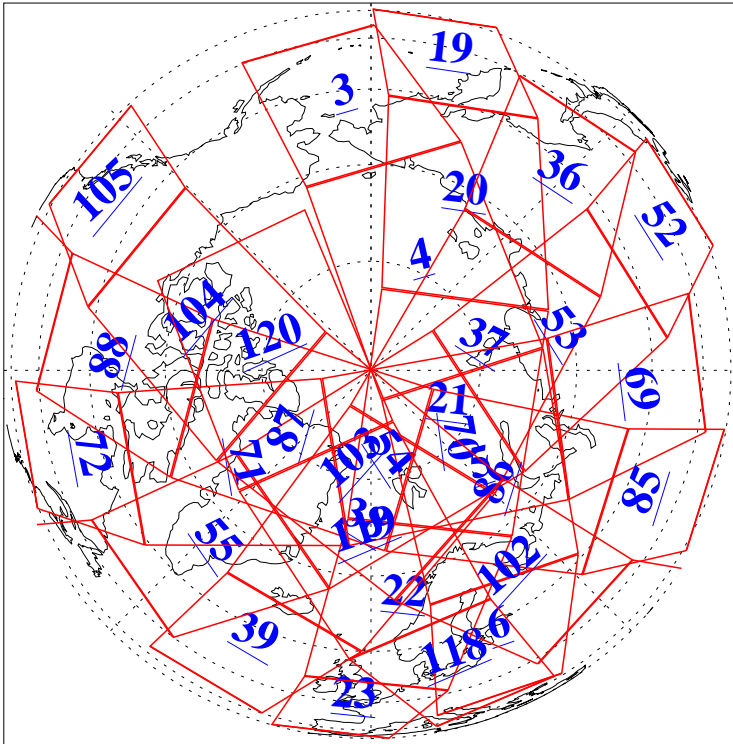

L1B Availability
AMSU Granules: 240
HSB Granules: 0
AIRS Granules: 240

26 Feb 2010
DoY 57
Aqua Day 2855
Granules: 1 to 120

Granules: 121 to 240

Legend: AMSU Available, HSB Available, AIRS Available

L1B Availability
AMSU Granules: 240
HSB Granules: 0
AIRS Granules: 240

26 Feb 2010
DoY 57
Aqua Day 2855
Ascending Granules

Descending Granules

Legend: AMSU Available, HSB Available, AIRS Available

L1B Availability
AMSU Granules: 240
HSB Granules: 0
AIRS Granules: 240

26 Feb 2010
DoY 57
Aqua Day 2855

Northern Hemisphere Granules

Southern Hemisphere Granules

Legend: AMSU Available, HSB Available, AIRS Available