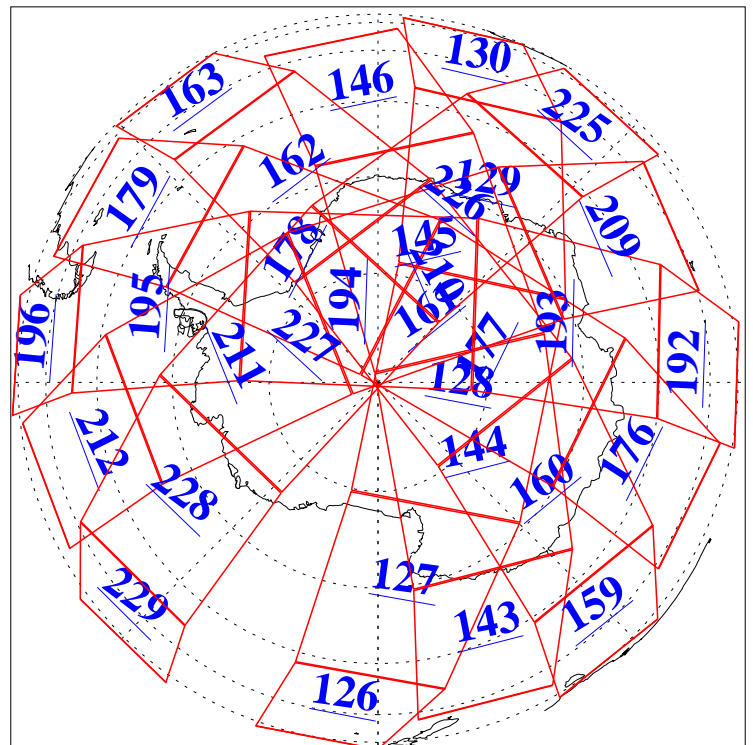

L1B Availability
AMSU Granules: 240
HSB Granules: 0
AIRS Granules: 240

26 Feb 2010
DoY 57
Aqua Day 2855
Granules: 1 to 120

Granules: 121 to 240

Legend: AMSU Available, HSB Available, AIRS Available

L1B Availability
AMSU Granules: 240
HSB Granules: 0
AIRS Granules: 240

26 Feb 2010
DoY 57
Aqua Day 2855
Ascending Granules

Descending Granules

Legend: AMSU Available, HSB Available, AIRS Available

L1B Availability
AMSU Granules: 240
HSB Granules: 0
AIRS Granules: 240

26 Feb 2010
DoY 57
Aqua Day 2855

Northern Hemisphere Granules

Southern Hemisphere Granules

Legend: AMSU Available, HSB Available, AIRS Available