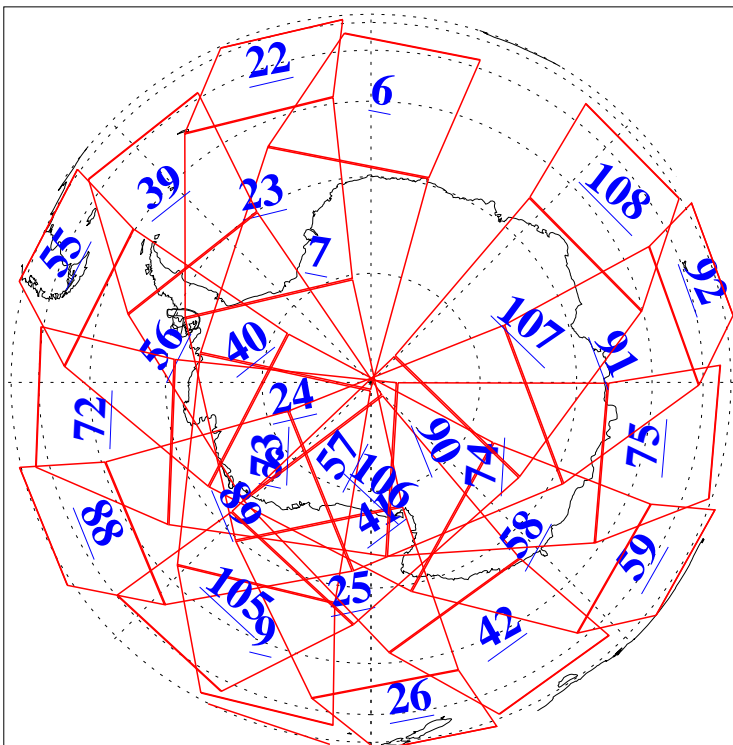

L1B Availability
AMSU Granules: 240
HSB Granules: 0
AIRS Granules: 240

23 Feb 2010
DoY 54
Aqua Day 2852
Granules: 1 to 120

Granules: 121 to 240

Legend: AMSU Available, HSB Available, AIRS Available

L1B Availability
AMSU Granules: 240
HSB Granules: 0
AIRS Granules: 240

23 Feb 2010
DoY 54
Aqua Day 2852
Ascending Granules

Descending Granules

Legend: AMSU Available, HSB Available, AIRS Available

L1B Availability
AMSU Granules: 240
HSB Granules: 0
AIRS Granules: 240

23 Feb 2010
DoY 54
Aqua Day 2852

Northern Hemisphere Granules

Southern Hemisphere Granules

Legend: AMSU Available, HSB Available, AIRS Available