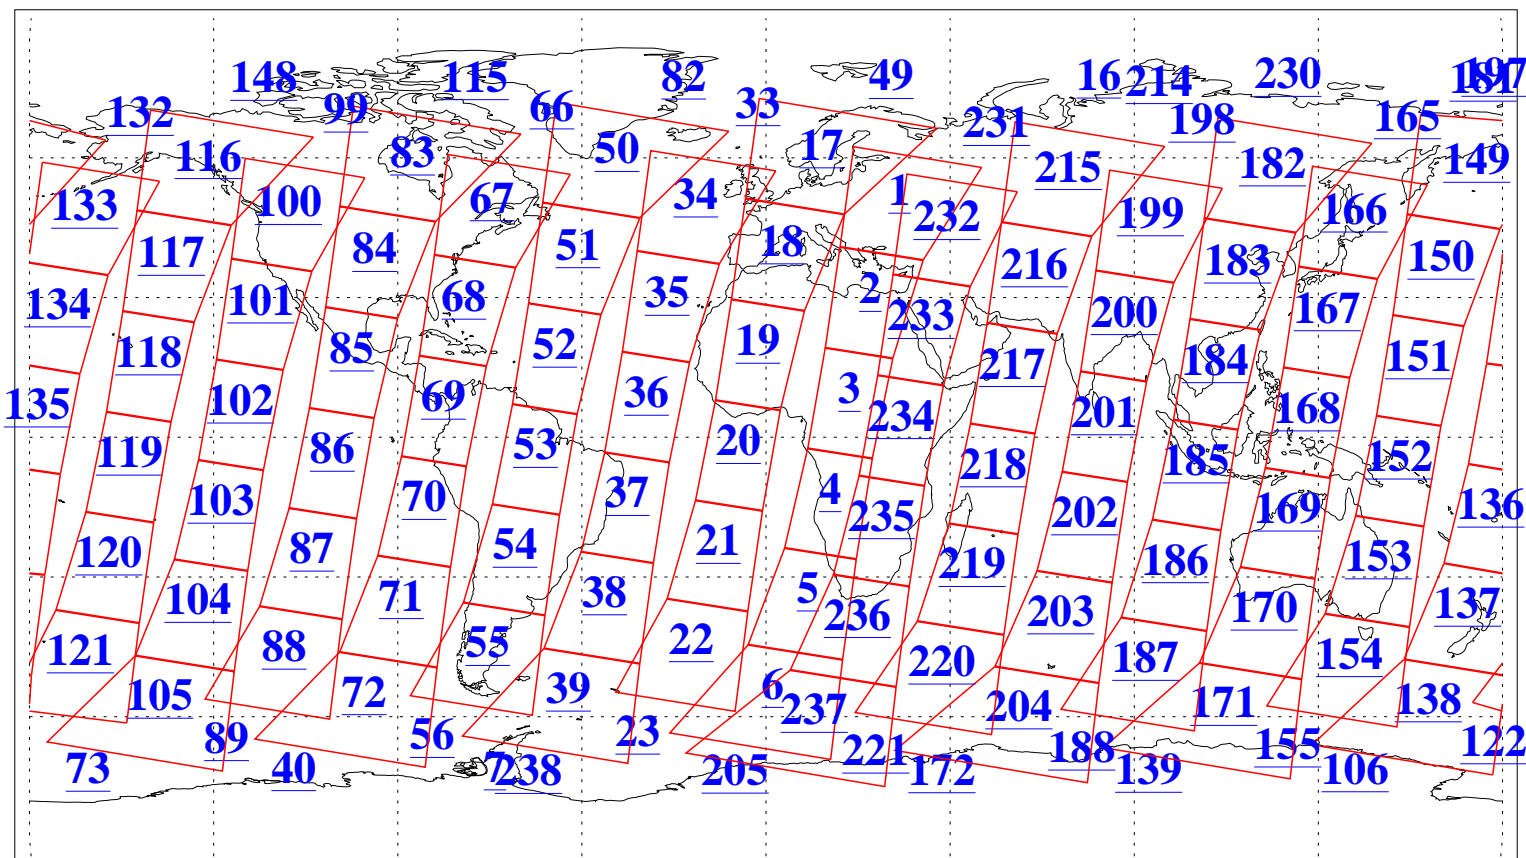

L1B Availability
AMSU Granules: 240
HSB Granules: 0
AIRS Granules: 240

23 Feb 2010
DoY 54
Aqua Day 2852
Granules: 1 to 120

Granules: 121 to 240

Legend: AMSU Available, HSB Available, AIRS Available

L1B Availability
AMSU Granules: 240
HSB Granules: 0
AIRS Granules: 240

23 Feb 2010
DoY 54
Aqua Day 2852
Ascending Granules

Descending Granules

Legend: AMSU Available, HSB Available, AIRS Available

L1B Availability
AMSU Granules: 240
HSB Granules: 0
AIRS Granules: 240

23 Feb 2010
DoY 54
Aqua Day 2852

Northern Hemisphere Granules

Southern Hemisphere Granules

Legend: AMSU Available, HSB Available, AIRS Available