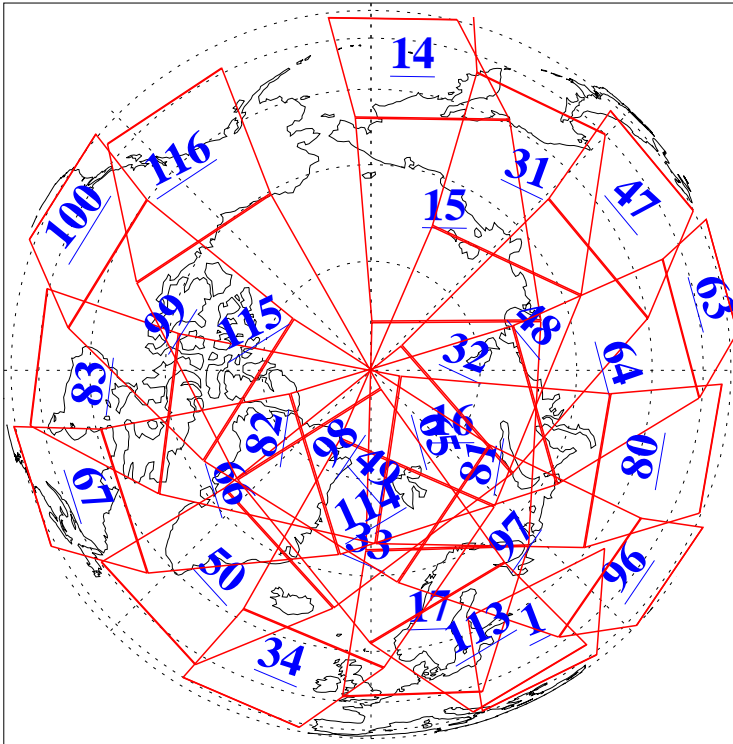

L1B Availability
AMSU Granules: 240
HSB Granules: 0
AIRS Granules: 240

23 Feb 2010
DoY 54
Aqua Day 2852
Granules: 1 to 120

Granules: 121 to 240

Legend: AMSU Available, HSB Available, AIRS Available

L1B Availability
AMSU Granules: 240
HSB Granules: 0
AIRS Granules: 240

23 Feb 2010
DoY 54
Aqua Day 2852
Ascending Granules

Descending Granules

Legend: AMSU Available, HSB Available, AIRS Available

L1B Availability
AMSU Granules: 240
HSB Granules: 0
AIRS Granules: 240

23 Feb 2010
DoY 54
Aqua Day 2852

Northern Hemisphere Granules

Southern Hemisphere Granules

Legend: AMSU Available, HSB Available, AIRS Available