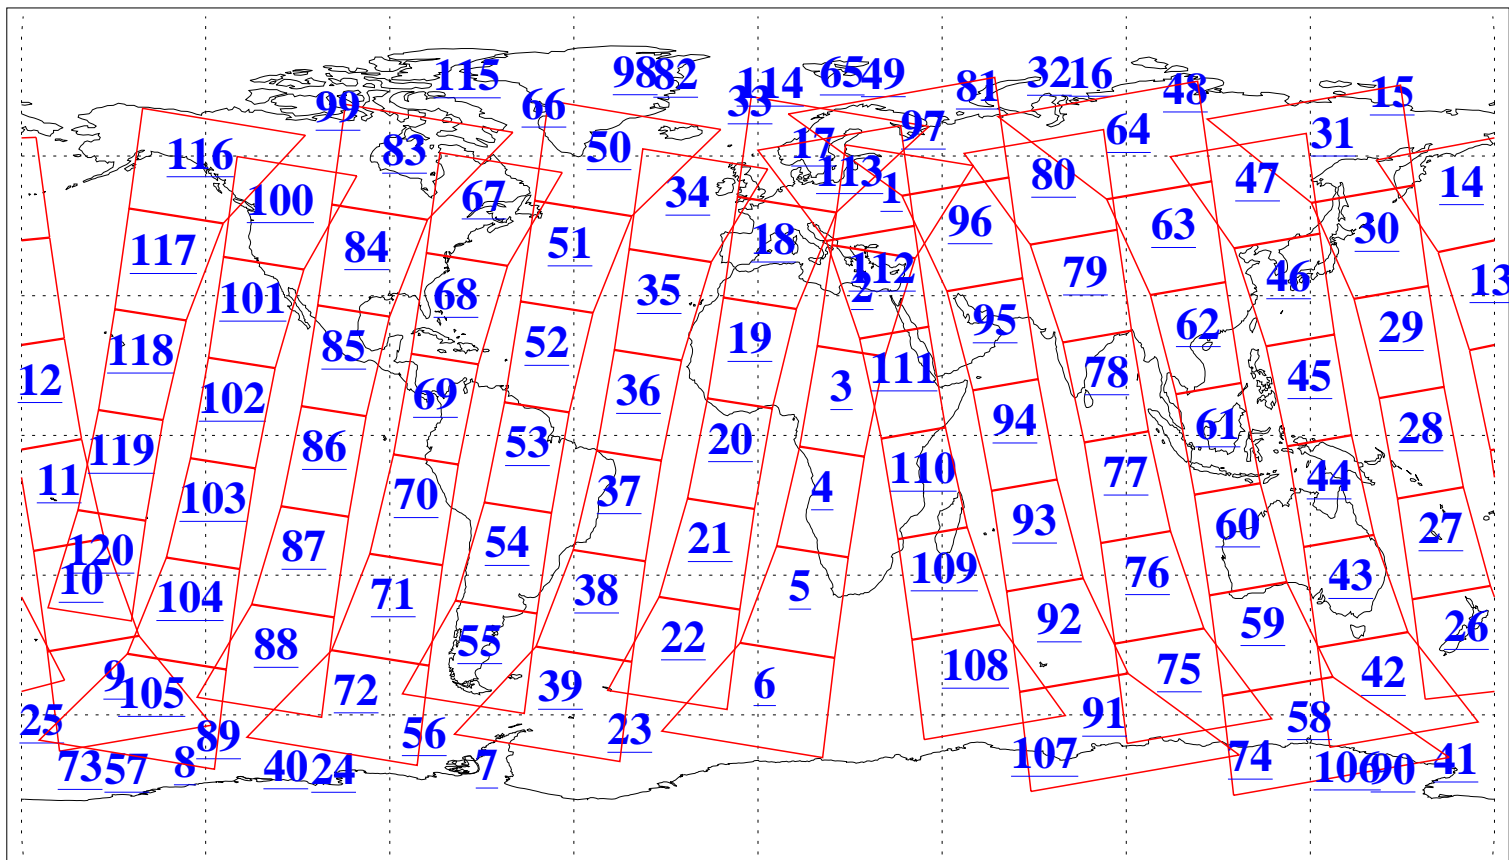

L1B Availability
AMSU Granules: 240
HSB Granules: 0
AIRS Granules: 240

23 Feb 2010
DoY 54
Aqua Day 2852
Granules: 1 to 120

Granules: 121 to 240

Legend: AMSU Available, HSB Available, AIRS Available

L1B Availability
AMSU Granules: 240
HSB Granules: 0
AIRS Granules: 240

23 Feb 2010
DoY 54
Aqua Day 2852
Ascending Granules

Descending Granules

Legend: AMSU Available, HSB Available, AIRS Available

L1B Availability
AMSU Granules: 240
HSB Granules: 0
AIRS Granules: 240

23 Feb 2010
DoY 54
Aqua Day 2852

Northern Hemisphere Granules

Southern Hemisphere Granules

Legend: AMSU Available, HSB Available, AIRS Available