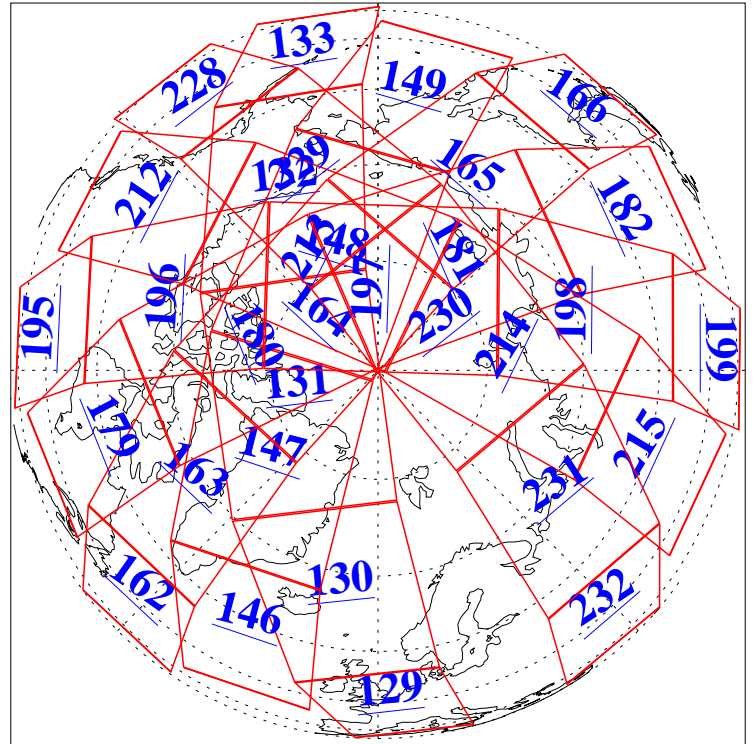

23 Feb 2010
DoY 54
Aqua Day 2852
Ascending Granules

Descending Granules

Legend: AMSU Available, HSB Available, AIRS Available

L1B Availability
AMSU Granules: 240
HSB Granules: 0
AIRS Granules: 240

23 Feb 2010
DoY 54
Aqua Day 2852

Northern Hemisphere Granules

Southern Hemisphere Granules

Legend: AMSU Available, HSB Available, AIRS Available