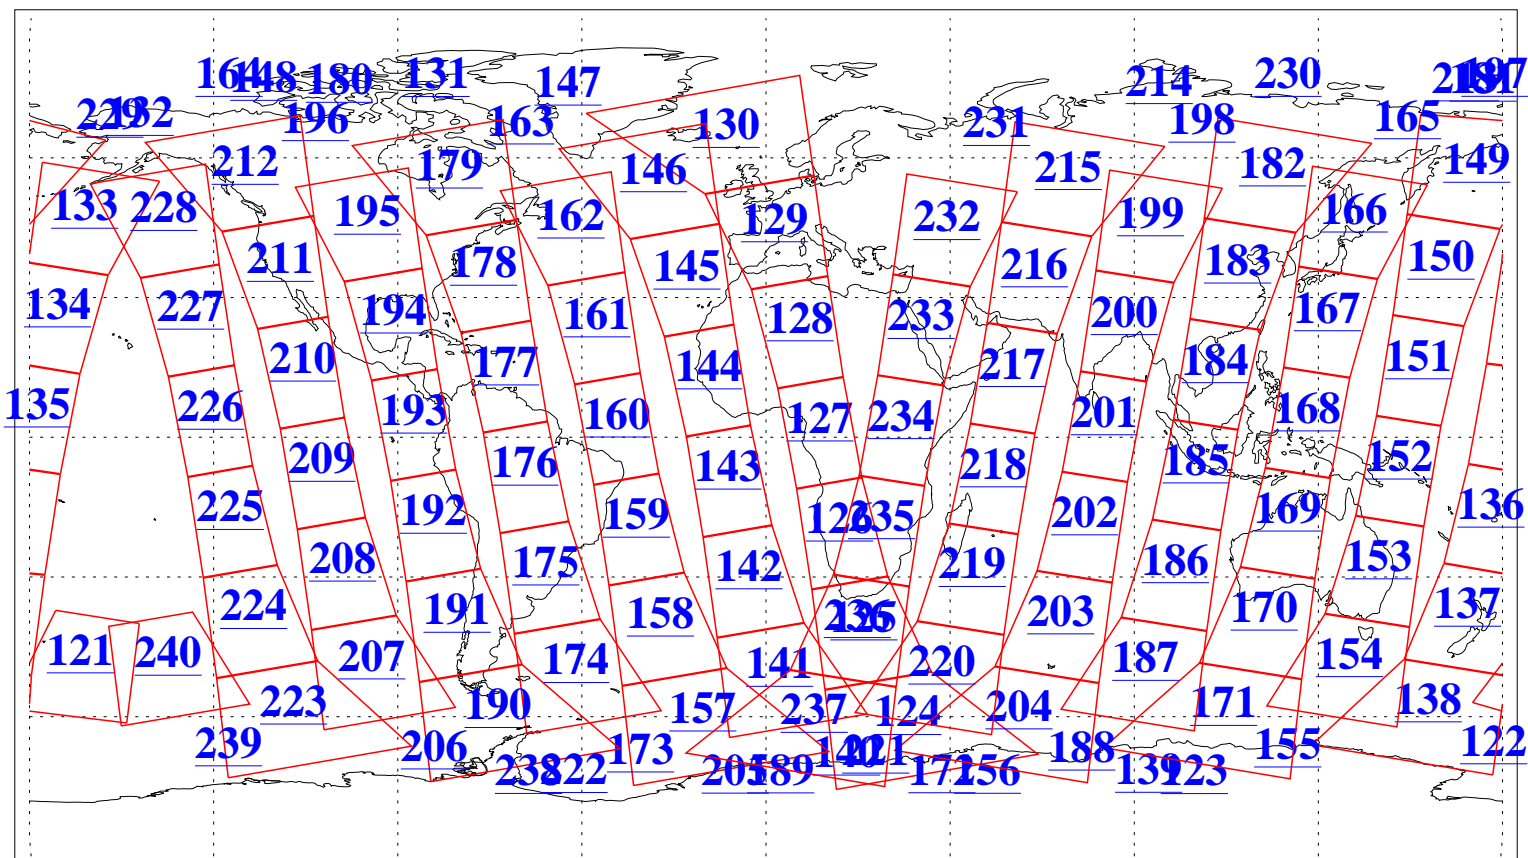

L1B Availability
AMSU Granules: 240
HSB Granules: 0
AIRS Granules: 240

23 Feb 2010
DoY 54
Aqua Day 2852
Granules: 1 to 120

Granules: 121 to 240

Legend: AMSU Available, HSB Available, AIRS Available

L1B Availability
AMSU Granules: 240
HSB Granules: 0
AIRS Granules: 240

23 Feb 2010
DoY 54
Aqua Day 2852
Ascending Granules

Descending Granules

Legend: AMSU Available, HSB Available, AIRS Available

L1B Availability
AMSU Granules: 240
HSB Granules: 0
AIRS Granules: 240

23 Feb 2010
DoY 54
Aqua Day 2852