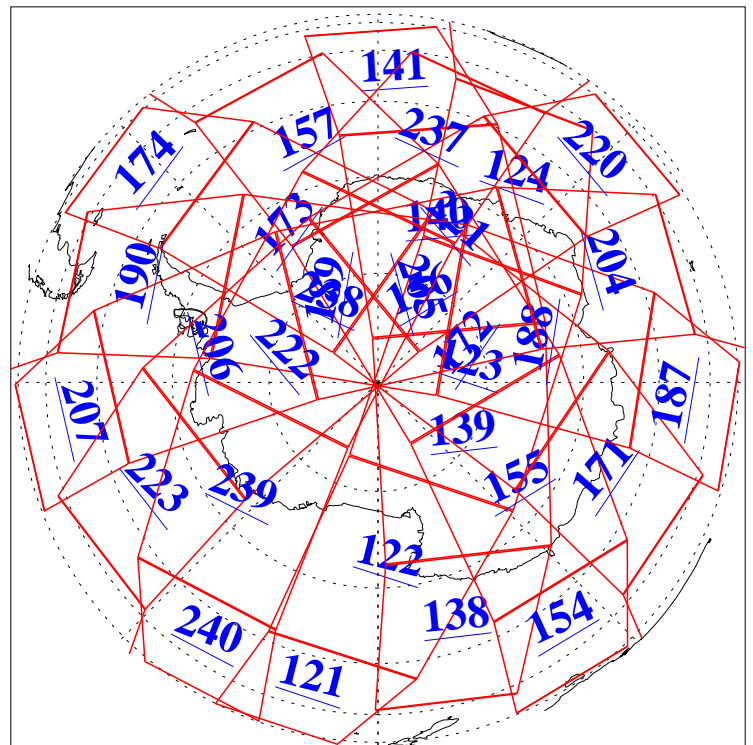

L1B Availability
AMSU Granules: 240
HSB Granules: 0
AIRS Granules: 240

23 Feb 2010
DoY 54
Aqua Day 2852
Granules: 1 to 120

Granules: 121 to 240

Legend: AMSU Available, HSB Available, AIRS Available

L1B Availability
AMSU Granules: 240
HSB Granules: 0
AIRS Granules: 240

23 Feb 2010
DoY 54
Aqua Day 2852
Ascending Granules

Descending Granules

Legend: AMSU Available, HSB Available, AIRS Available

L1B Availability
AMSU Granules: 240
HSB Granules: 0
AIRS Granules: 240

23 Feb 2010
DoY 54
Aqua Day 2852

Northern Hemisphere Granules

Southern Hemisphere Granules

Legend: AMSU Available, HSB Available, AIRS Available