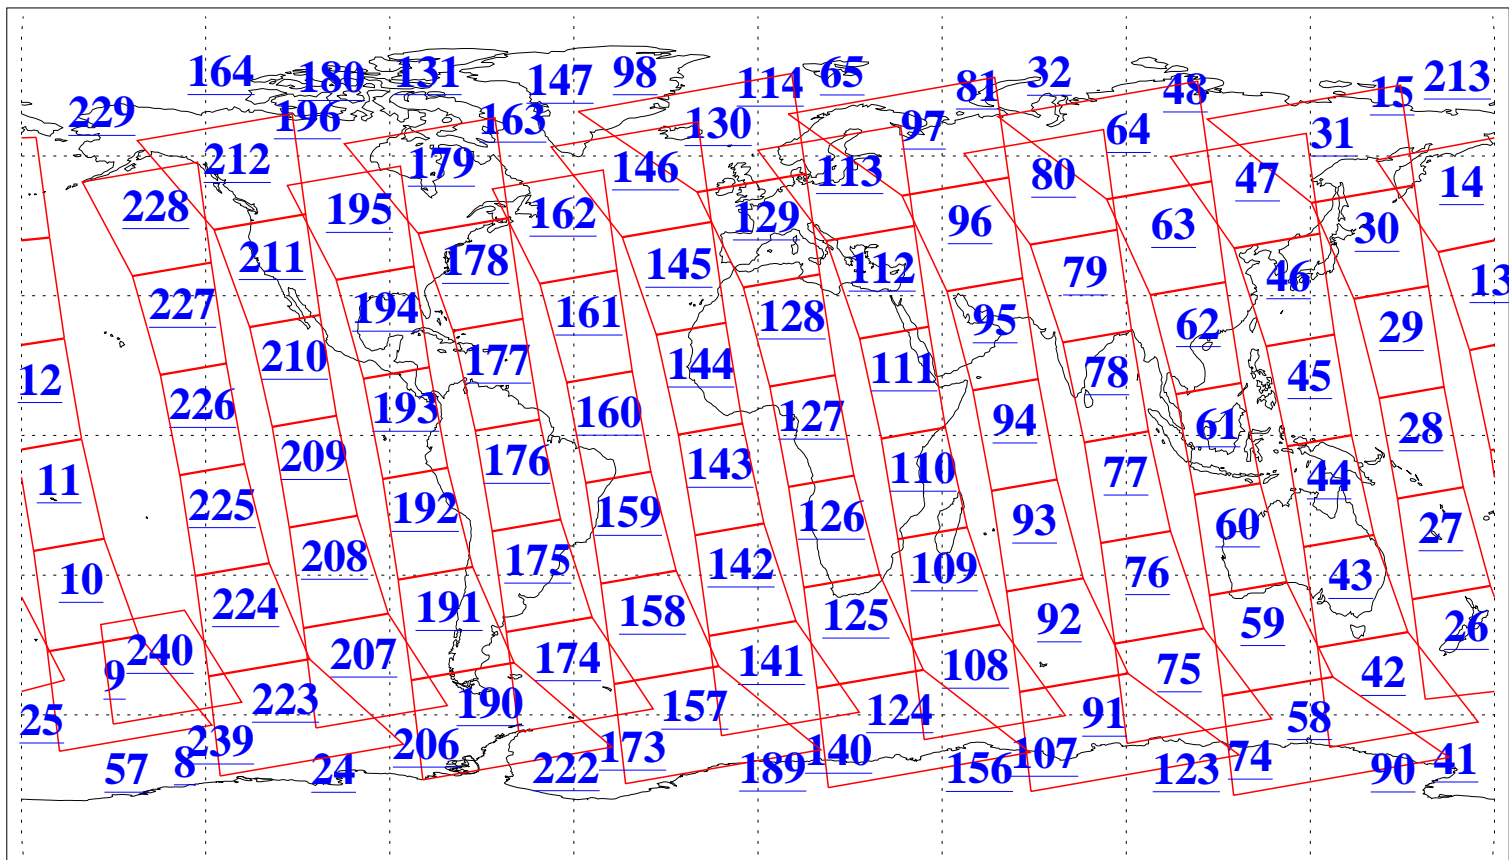

L1B Availability
AMSU Granules: 240
HSB Granules: 0
AIRS Granules: 240

23 Feb 2010
DoY 54
Aqua Day 2852
Granules: 1 to 120

Granules: 121 to 240

Legend: AMSU Available, HSB Available, AIRS Available

L1B Availability
AMSU Granules: 240
HSB Granules: 0
AIRS Granules: 240

23 Feb 2010
DoY 54
Aqua Day 2852
Ascending Granules

Descending Granules

Legend: AMSU Available, HSB Available, AIRS Available

L1B Availability
AMSU Granules: 240
HSB Granules: 0
AIRS Granules: 240

23 Feb 2010
DoY 54
Aqua Day 2852