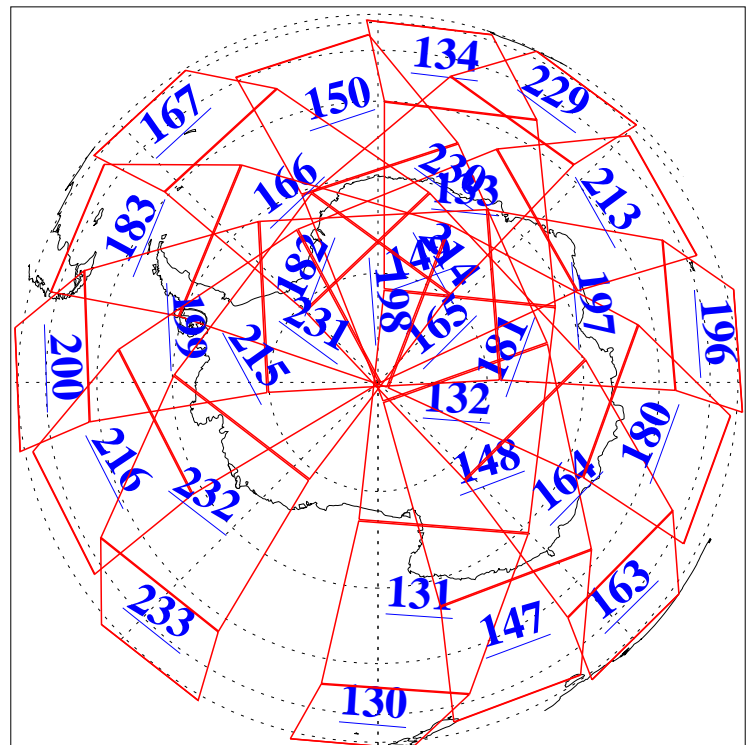

L1B Availability
AMSU Granules: 240
HSB Granules: 0
AIRS Granules: 240

22 Feb 2010
DoY 53
Aqua Day 2851
Granules: 1 to 120

Granules: 121 to 240

Legend: AMSU Available, HSB Available, AIRS Available

L1B Availability
AMSU Granules: 240
HSB Granules: 0
AIRS Granules: 240

22 Feb 2010
DoY 53
Aqua Day 2851

Ascending Granules

Descending Granules

Legend: AMSU Available, HSB Available, AIRS Available

L1B Availability
 AMSU Granules: 240
 HSB Granules: 0
 AIRS Granules: 240

22 Feb 2010
 DoY 53
 Aqua Day 2851

Northern Hemisphere Granules

Southern Hemisphere Granules

Legend: AMSU Available, HSB Available, AIRS Available