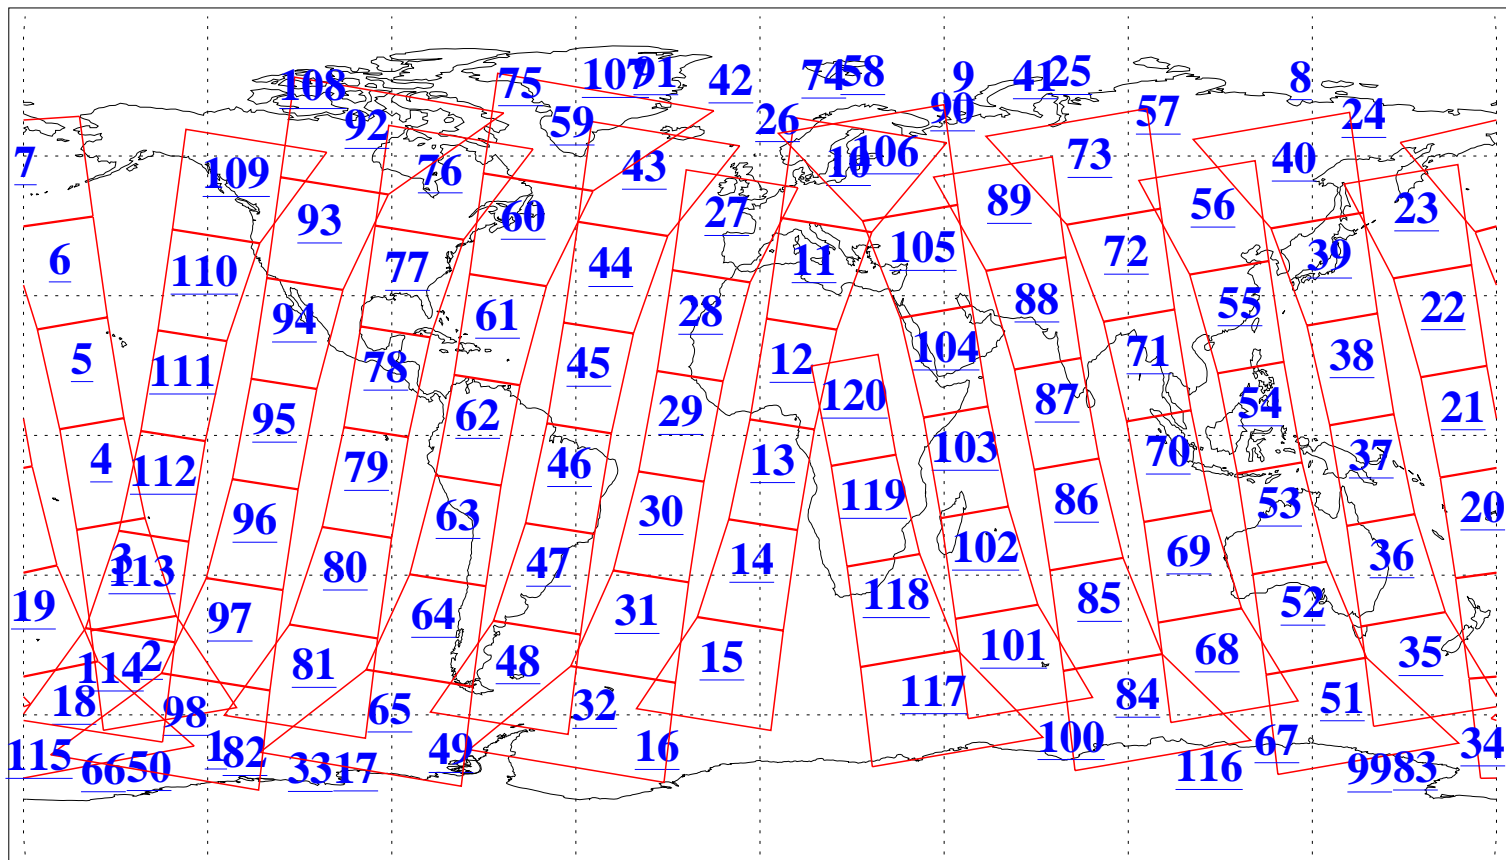

L1B Availability
AMSU Granules: 240
HSB Granules: 0
AIRS Granules: 240

22 Feb 2010
DoY 53
Aqua Day 2851
Granules: 1 to 120

Granules: 121 to 240

Legend: AMSU Available, HSB Available, AIRS Available

L1B Availability
AMSU Granules: 240
HSB Granules: 0
AIRS Granules: 240

22 Feb 2010
DoY 53
Aqua Day 2851

Ascending Granules

Descending Granules

Legend: AMSU Available, HSB Available, AIRS Available

L1B Availability
 AMSU Granules: 240
 HSB Granules: 0
 AIRS Granules: 240

22 Feb 2010
 DoY 53
 Aqua Day 2851

Northern Hemisphere Granules

Southern Hemisphere Granules

Legend: AMSU Available, HSB Available, AIRS Available