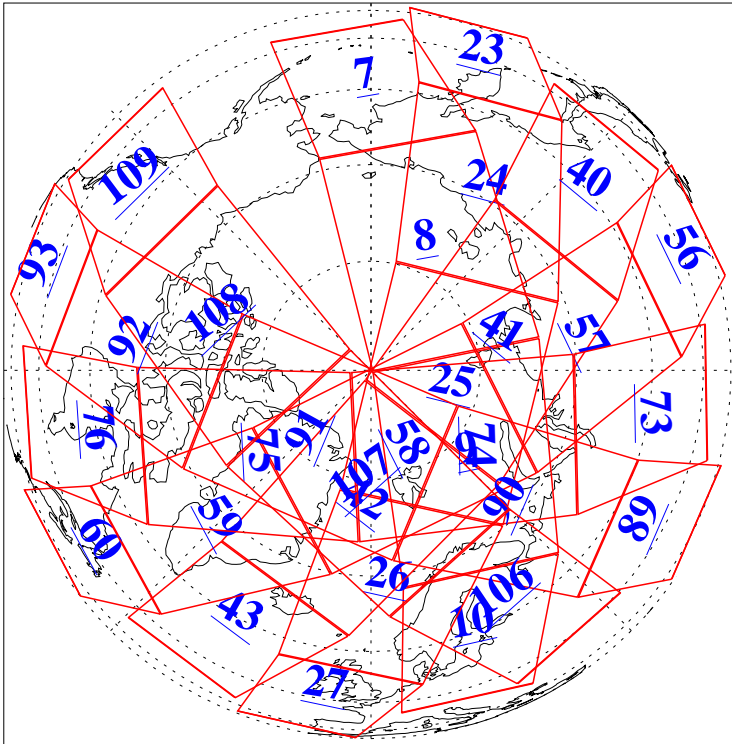

L1B Availability
AMSU Granules: 240
HSB Granules: 0
AIRS Granules: 240

22 Feb 2010
DoY 53
Aqua Day 2851
Granules: 1 to 120

Granules: 121 to 240

Legend: AMSU Available, HSB Available, AIRS Available

L1B Availability
AMSU Granules: 240
HSB Granules: 0
AIRS Granules: 240

22 Feb 2010
DoY 53
Aqua Day 2851

Ascending Granules

Descending Granules

Legend: AMSU Available, HSB Available, AIRS Available

L1B Availability
 AMSU Granules: 240
 HSB Granules: 0
 AIRS Granules: 240

22 Feb 2010
 DoY 53
 Aqua Day 2851

Northern Hemisphere Granules

Southern Hemisphere Granules

Legend: AMSU Available, HSB Available, AIRS Available