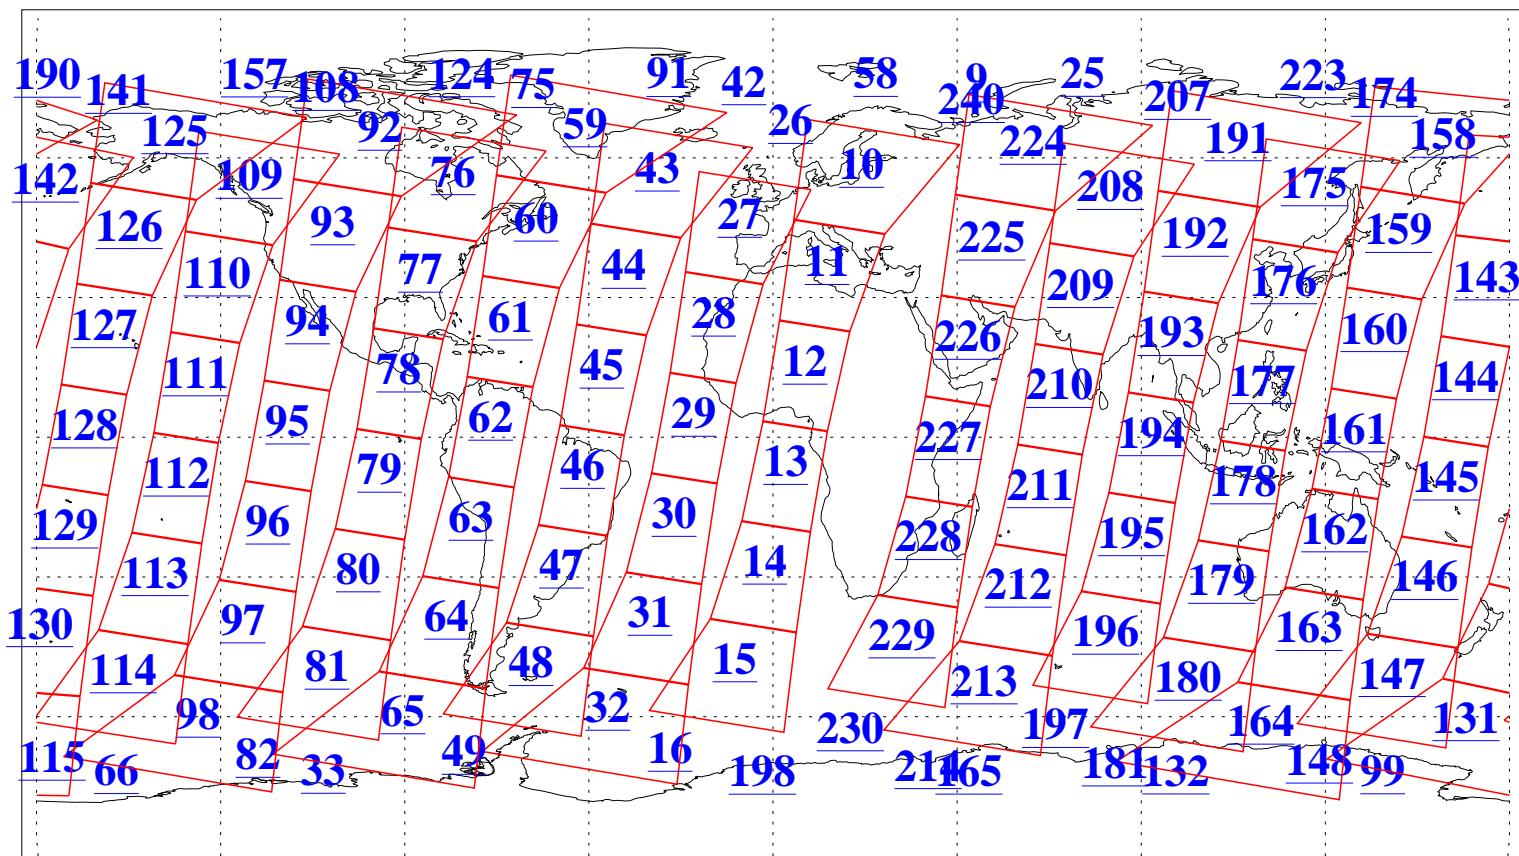

L1B Availability
AMSU Granules: 240
HSB Granules: 0
AIRS Granules: 240

22 Feb 2010
DoY 53
Aqua Day 2851
Granules: 1 to 120

Granules: 121 to 240

Legend: AMSU Available, HSB Available, AIRS Available

L1B Availability
AMSU Granules: 240
HSB Granules: 0
AIRS Granules: 240

22 Feb 2010
DoY 53
Aqua Day 2851

Ascending Granules

Descending Granules

Legend: AMSU Available, HSB Available, AIRS Available

L1B Availability
 AMSU Granules: 240
 HSB Granules: 0
 AIRS Granules: 240

22 Feb 2010
 DoY 53
 Aqua Day 2851

Northern Hemisphere Granules

Southern Hemisphere Granules

Legend: AMSU Available, HSB Available, AIRS Available