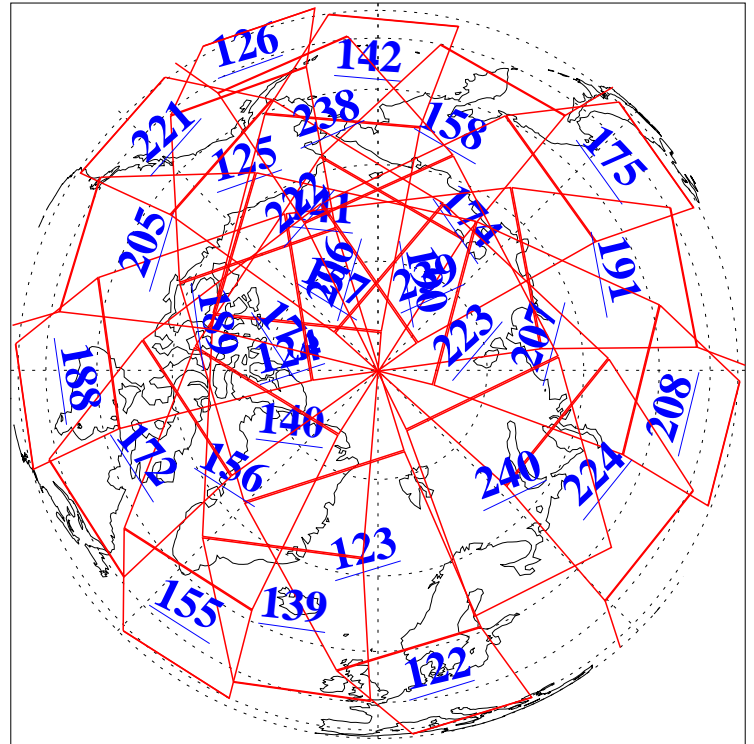

L1B Availability
AMSU Granules: 240
HSB Granules: 0
AIRS Granules: 240

22 Feb 2010
DoY 53
Aqua Day 2851
Granules: 1 to 120

Granules: 121 to 240

Legend: AMSU Available, HSB Available, AIRS Available

L1B Availability
AMSU Granules: 240
HSB Granules: 0
AIRS Granules: 240

22 Feb 2010
DoY 53
Aqua Day 2851

Ascending Granules

Descending Granules

Legend: AMSU Available, HSB Available, AIRS Available

L1B Availability
 AMSU Granules: 240
 HSB Granules: 0
 AIRS Granules: 240

22 Feb 2010
 DoY 53
 Aqua Day 2851

Northern Hemisphere Granules

Southern Hemisphere Granules

Legend: AMSU Available, HSB Available, AIRS Available