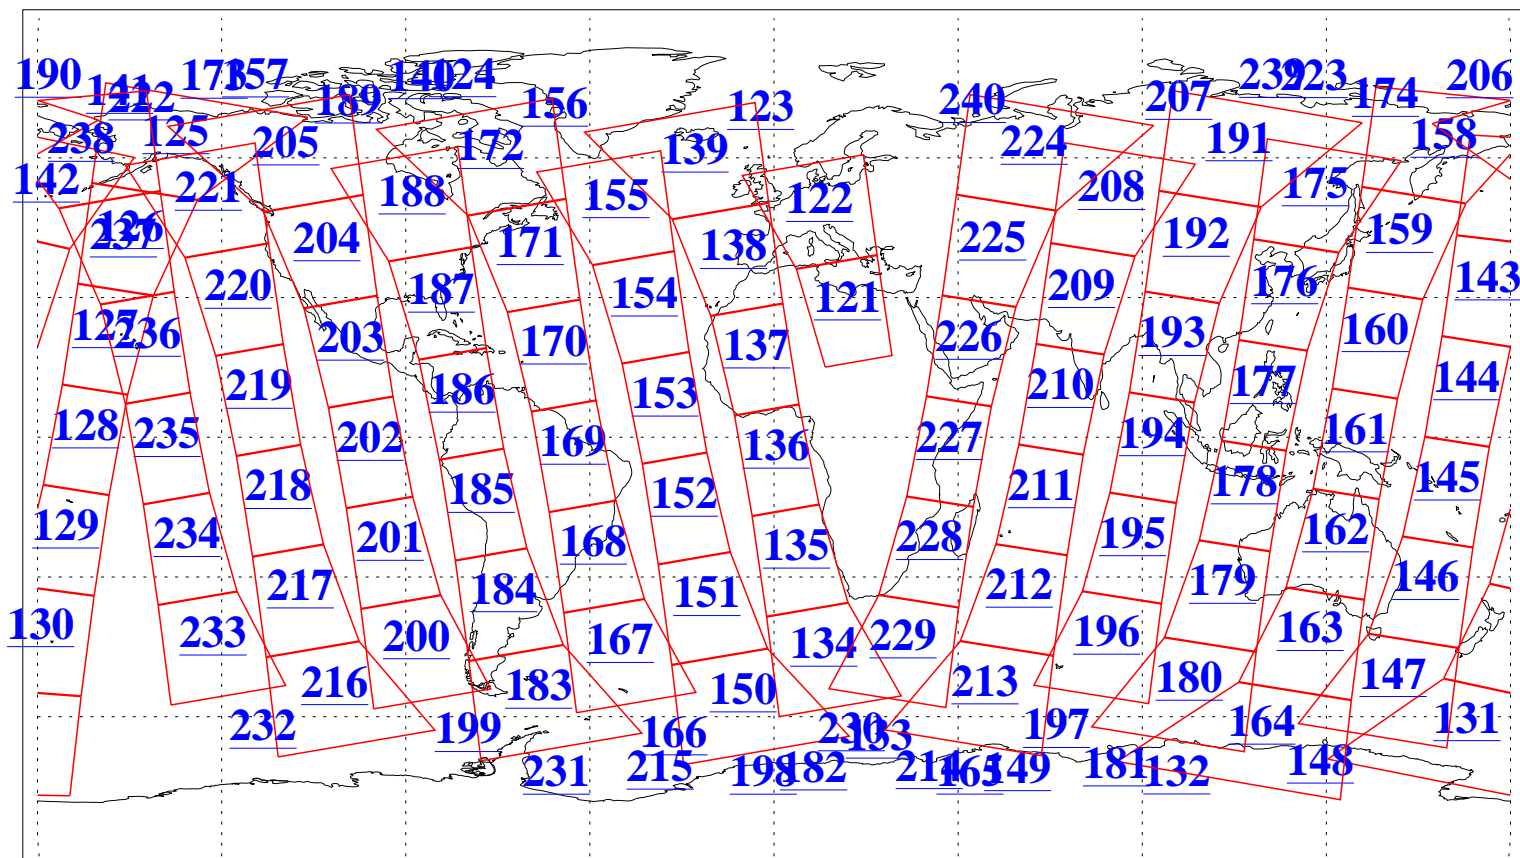

L1B Availability
AMSU Granules: 240
HSB Granules: 0
AIRS Granules: 240

22 Feb 2010
DoY 53
Aqua Day 2851
Granules: 1 to 120

Granules: 121 to 240

Legend: AMSU Available, HSB Available, AIRS Available

L1B Availability
AMSU Granules: 240
HSB Granules: 0
AIRS Granules: 240

22 Feb 2010
DoY 53
Aqua Day 2851

Ascending Granules

Descending Granules

Legend: AMSU Available, HSB Available, AIRS Available

L1B Availability
 AMSU Granules: 240
 HSB Granules: 0
 AIRS Granules: 240

22 Feb 2010
 DoY 53
 Aqua Day 2851

Northern Hemisphere Granules

Southern Hemisphere Granules

Legend: AMSU Available, HSB Available, AIRS Available