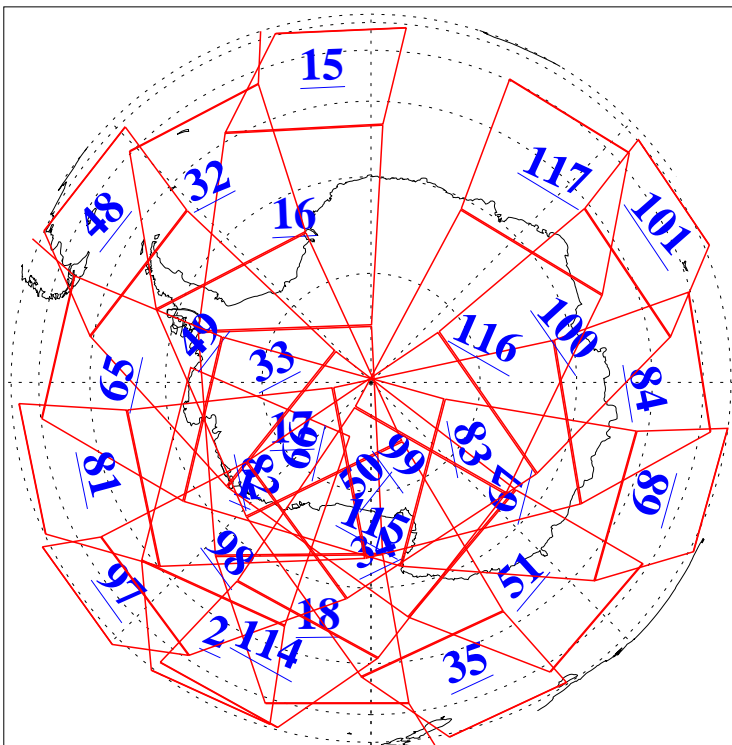

L1B Availability
AMSU Granules: 240
HSB Granules: 0
AIRS Granules: 240

22 Feb 2010
DoY 53
Aqua Day 2851
Granules: 1 to 120

Granules: 121 to 240

Legend: AMSU Available, HSB Available, AIRS Available

L1B Availability
AMSU Granules: 240
HSB Granules: 0
AIRS Granules: 240

22 Feb 2010
DoY 53
Aqua Day 2851

Ascending Granules

Descending Granules

Legend: AMSU Available, HSB Available, AIRS Available

L1B Availability
 AMSU Granules: 240
 HSB Granules: 0
 AIRS Granules: 240

22 Feb 2010
 DoY 53
 Aqua Day 2851

Northern Hemisphere Granules

Southern Hemisphere Granules

Legend: AMSU Available, HSB Available, AIRS Available