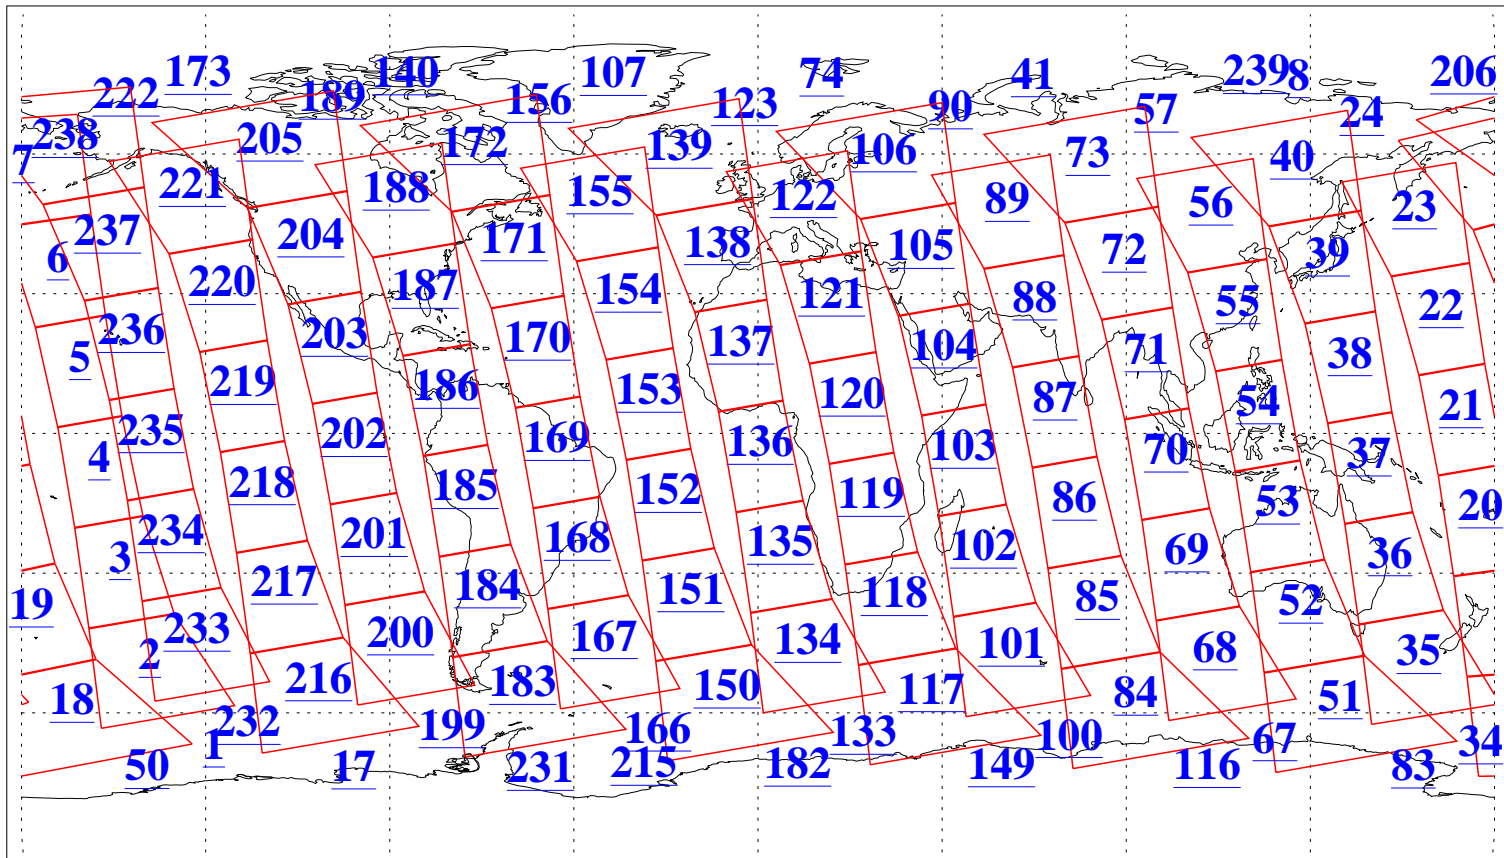

L1B Availability
AMSU Granules: 240
HSB Granules: 0
AIRS Granules: 240

22 Feb 2010
DoY 53
Aqua Day 2851
Granules: 1 to 120

Granules: 121 to 240

Legend: AMSU Available, HSB Available, AIRS Available

L1B Availability
AMSU Granules: 240
HSB Granules: 0
AIRS Granules: 240

22 Feb 2010
DoY 53
Aqua Day 2851

Ascending Granules

Descending Granules

Legend: AMSU Available, HSB Available, AIRS Available

L1B Availability
 AMSU Granules: 240
 HSB Granules: 0
 AIRS Granules: 240

22 Feb 2010
 DoY 53
 Aqua Day 2851

Northern Hemisphere Granules

Southern Hemisphere Granules

Legend: AMSU Available, HSB Available, AIRS Available