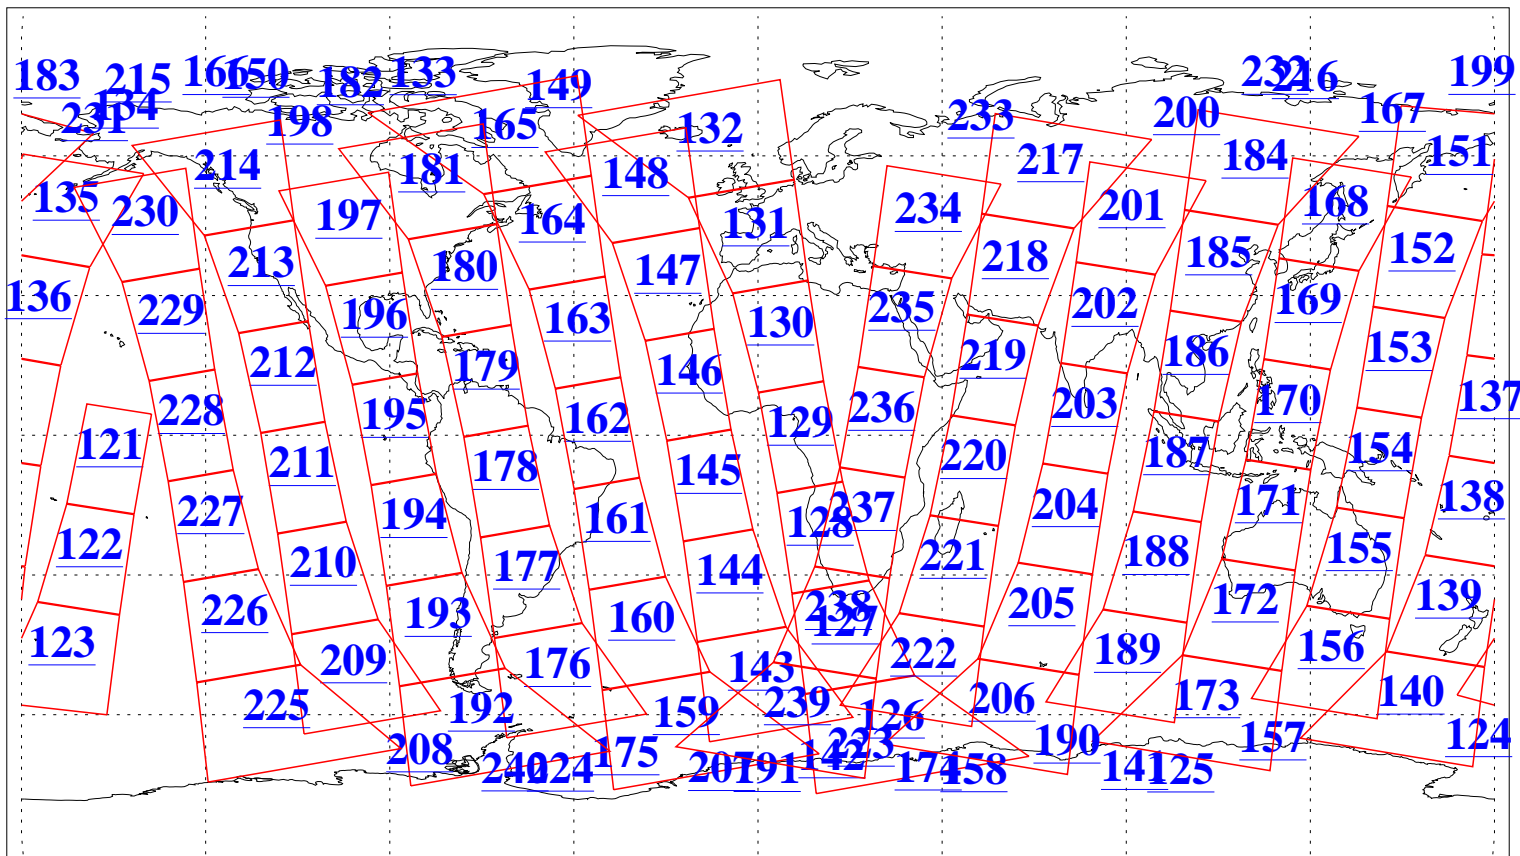

L1B Availability
AMSU Granules: 240
HSB Granules: 0
AIRS Granules: 240

21 Feb 2010
DoY 52
Aqua Day 2850
Granules: 1 to 120

Granules: 121 to 240

Legend: AMSU Available, HSB Available, AIRS Available

L1B Availability
AMSU Granules: 240
HSB Granules: 0
AIRS Granules: 240

21 Feb 2010
DoY 52
Aqua Day 2850

Ascending Granules

L1B Availability
 AMSU Granules: 240
 HSB Granules: 0
 AIRS Granules: 240

21 Feb 2010
 DoY 52
 Aqua Day 2850

Northern Hemisphere Granules

Southern Hemisphere Granules