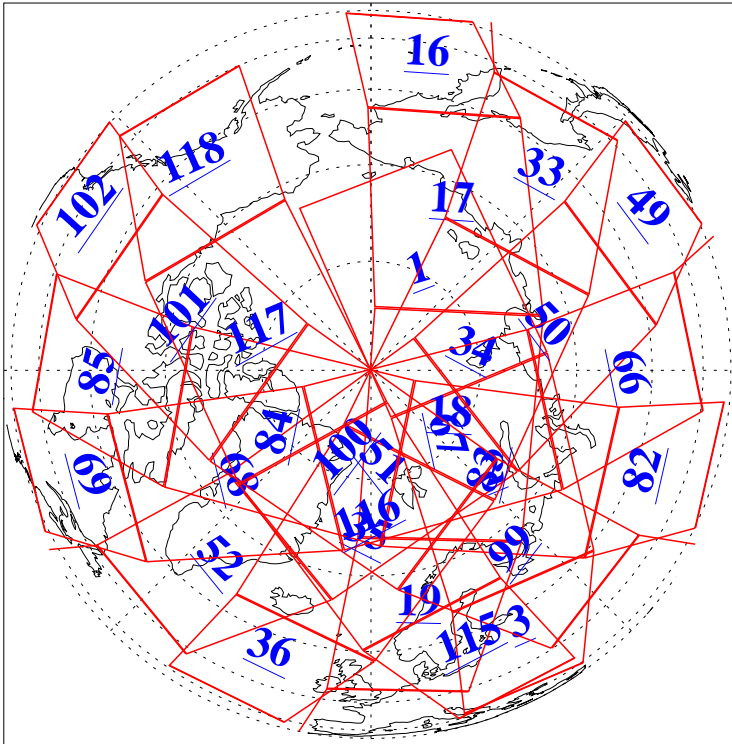

L1B Availability
AMSU Granules: 240
HSB Granules: 0
AIRS Granules: 240

21 Feb 2010
DoY 52
Aqua Day 2850
Granules: 1 to 120

Granules: 121 to 240

Legend: AMSU Available, HSB Available, AIRS Available

L1B Availability
AMSU Granules: 240
HSB Granules: 0
AIRS Granules: 240

21 Feb 2010
DoY 52
Aqua Day 2850

Ascending Granules

L1B Availability
 AMSU Granules: 240
 HSB Granules: 0
 AIRS Granules: 240

21 Feb 2010
 DoY 52
 Aqua Day 2850

Northern Hemisphere Granules

Southern Hemisphere Granules

Legend: AMSU Available, HSB Available, AIRS Available