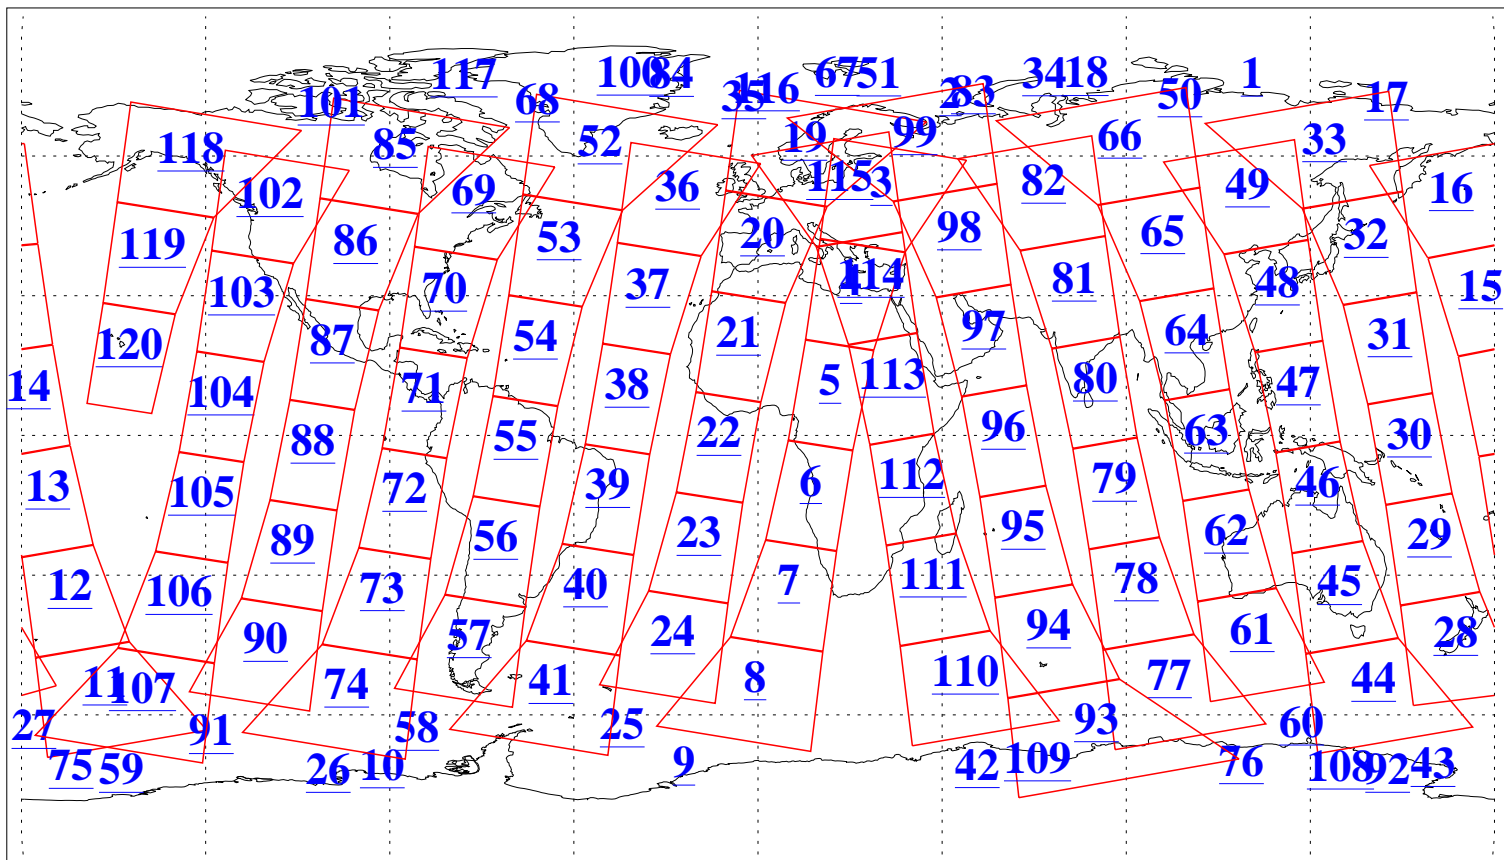

L1B Availability
AMSU Granules: 240
HSB Granules: 0
AIRS Granules: 240

21 Feb 2010
DoY 52
Aqua Day 2850
Granules: 1 to 120

Granules: 121 to 240

Legend: AMSU Available, HSB Available, AIRS Available

L1B Availability
AMSU Granules: 240
HSB Granules: 0
AIRS Granules: 240

21 Feb 2010
DoY 52
Aqua Day 2850

Ascending Granules

L1B Availability
 AMSU Granules: 240
 HSB Granules: 0
 AIRS Granules: 240

21 Feb 2010
 DoY 52
 Aqua Day 2850

Northern Hemisphere Granules

Southern Hemisphere Granules