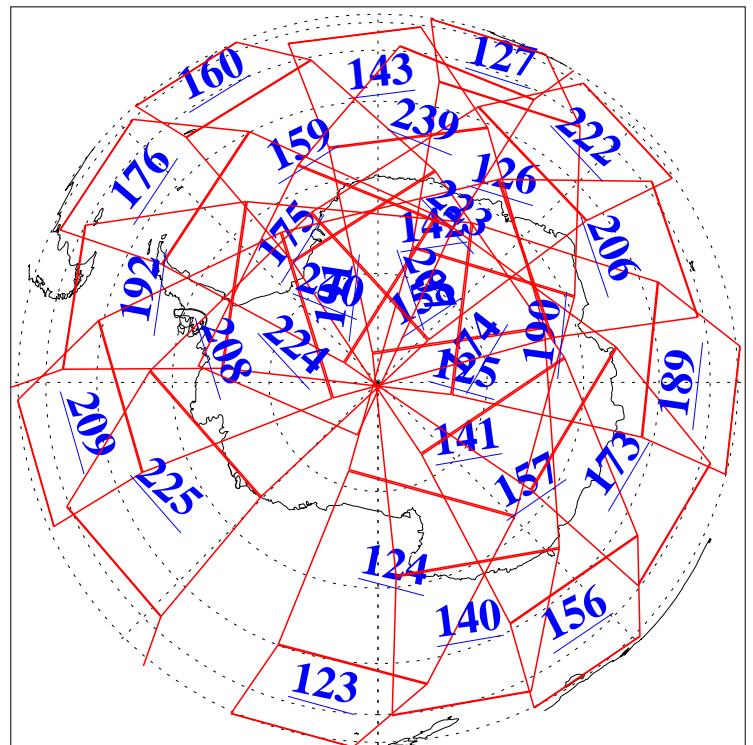

L1B Availability
AMSU Granules: 240
HSB Granules: 0
AIRS Granules: 240

21 Feb 2010
DoY 52
Aqua Day 2850
Granules: 1 to 120

Granules: 121 to 240

Legend: AMSU Available, HSB Available, AIRS Available

L1B Availability
AMSU Granules: 240
HSB Granules: 0
AIRS Granules: 240

21 Feb 2010
DoY 52
Aqua Day 2850

Ascending Granules

L1B Availability
 AMSU Granules: 240
 HSB Granules: 0
 AIRS Granules: 240

21 Feb 2010
 DoY 52
 Aqua Day 2850

Northern Hemisphere Granules

Southern Hemisphere Granules

Legend: AMSU Available, HSB Available, AIRS Available