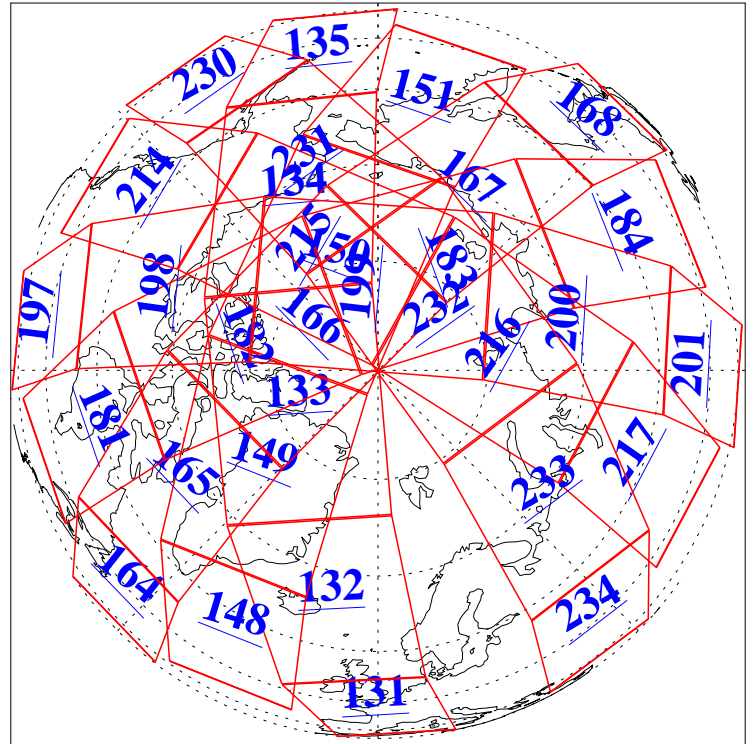

21 Feb 2010
DoY 52
Aqua Day 2850

Ascending Granules

L1B Availability
 AMSU Granules: 240
 HSB Granules: 0
 AIRS Granules: 240

21 Feb 2010
 DoY 52
 Aqua Day 2850

Northern Hemisphere Granules

Southern Hemisphere Granules