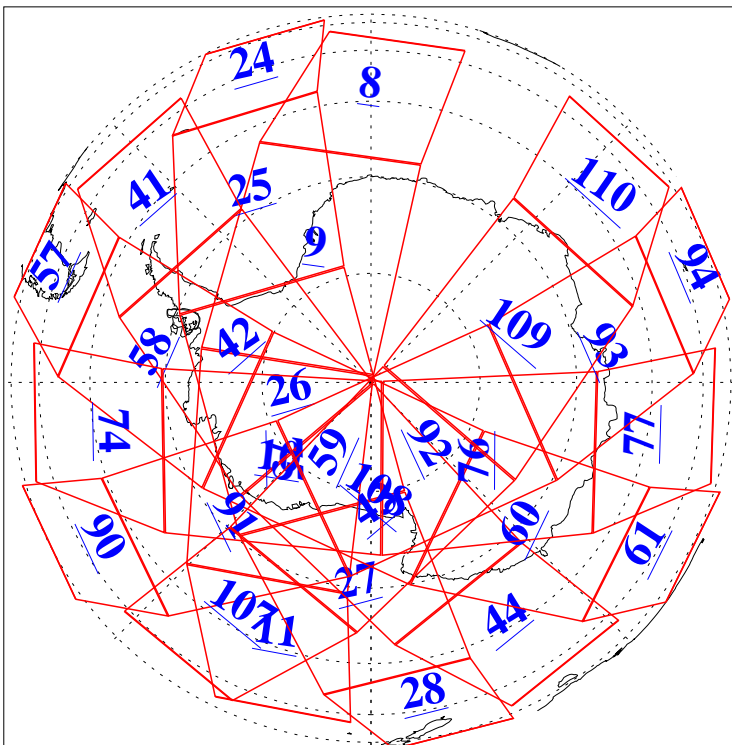

L1B Availability
AMSU Granules: 240
HSB Granules: 0
AIRS Granules: 240

21 Feb 2010
DoY 52
Aqua Day 2850
Granules: 1 to 120

Granules: 121 to 240

Legend: AMSU Available, HSB Available, AIRS Available

L1B Availability
AMSU Granules: 240
HSB Granules: 0
AIRS Granules: 240

21 Feb 2010
DoY 52
Aqua Day 2850

Ascending Granules

L1B Availability
 AMSU Granules: 240
 HSB Granules: 0
 AIRS Granules: 240

21 Feb 2010
 DoY 52
 Aqua Day 2850

Northern Hemisphere Granules

Southern Hemisphere Granules

Legend: AMSU Available, HSB Available, AIRS Available