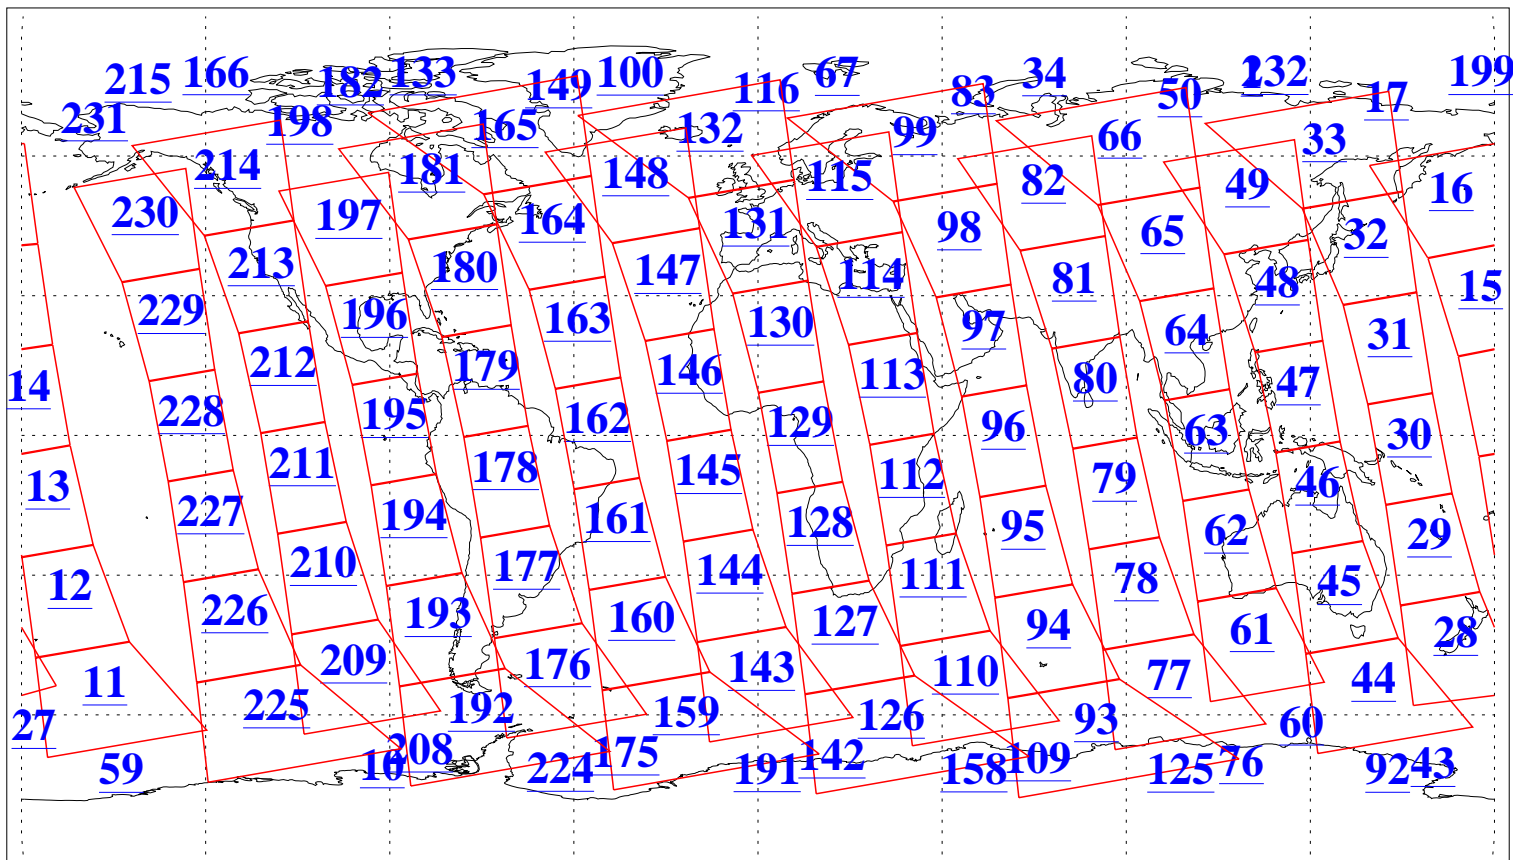

L1B Availability
AMSU Granules: 240
HSB Granules: 0
AIRS Granules: 240

21 Feb 2010
DoY 52
Aqua Day 2850
Granules: 1 to 120

Granules: 121 to 240

Legend: AMSU Available, HSB Available, AIRS Available

L1B Availability
AMSU Granules: 240
HSB Granules: 0
AIRS Granules: 240

21 Feb 2010
DoY 52
Aqua Day 2850

Ascending Granules

L1B Availability
 AMSU Granules: 240
 HSB Granules: 0
 AIRS Granules: 240

21 Feb 2010
 DoY 52
 Aqua Day 2850

Northern Hemisphere Granules

Southern Hemisphere Granules