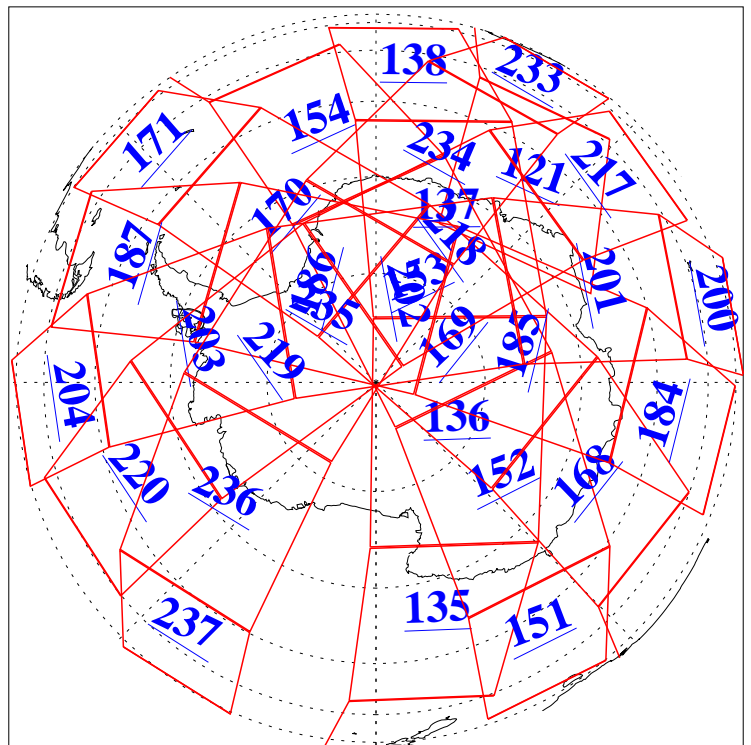

L1B Availability
AMSU Granules: 240
HSB Granules: 0
AIRS Granules: 240

18 Feb 2010
DoY 49
Aqua Day 2847
Granules: 1 to 120

Granules: 121 to 240

Legend: AMSU Available, HSB Available, AIRS Available

L1B Availability
AMSU Granules: 240
HSB Granules: 0
AIRS Granules: 240

18 Feb 2010
DoY 49
Aqua Day 2847
Ascending Granules

Descending Granules

Legend: AMSU Available, HSB Available, AIRS Available

L1B Availability
AMSU Granules: 240
HSB Granules: 0
AIRS Granules: 240

18 Feb 2010
DoY 49
Aqua Day 2847

Northern Hemisphere Granules

Southern Hemisphere Granules

Legend: AMSU Available, HSB Available, AIRS Available