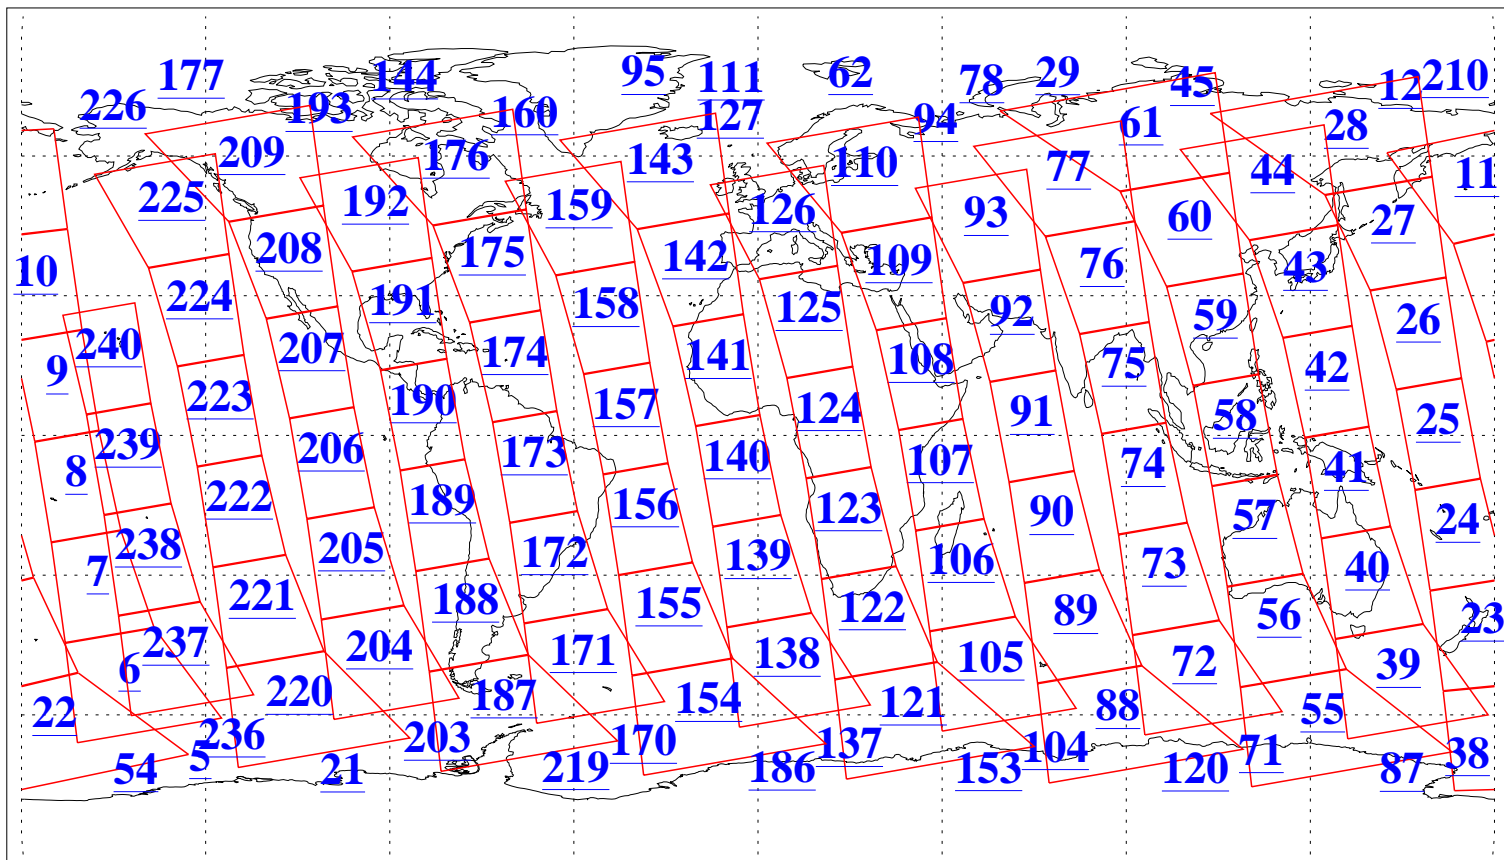

L1B Availability
AMSU Granules: 240
HSB Granules: 0
AIRS Granules: 240

18 Feb 2010
DoY 49
Aqua Day 2847
Granules: 1 to 120

Granules: 121 to 240

Legend: AMSU Available, HSB Available, AIRS Available

L1B Availability
AMSU Granules: 240
HSB Granules: 0
AIRS Granules: 240

18 Feb 2010
DoY 49
Aqua Day 2847
Ascending Granules

Descending Granules

Legend: AMSU Available, HSB Available, AIRS Available

L1B Availability
AMSU Granules: 240
HSB Granules: 0
AIRS Granules: 240

18 Feb 2010
DoY 49
Aqua Day 2847

Northern Hemisphere Granules

Southern Hemisphere Granules

Legend: AMSU Available, HSB Available, AIRS Available