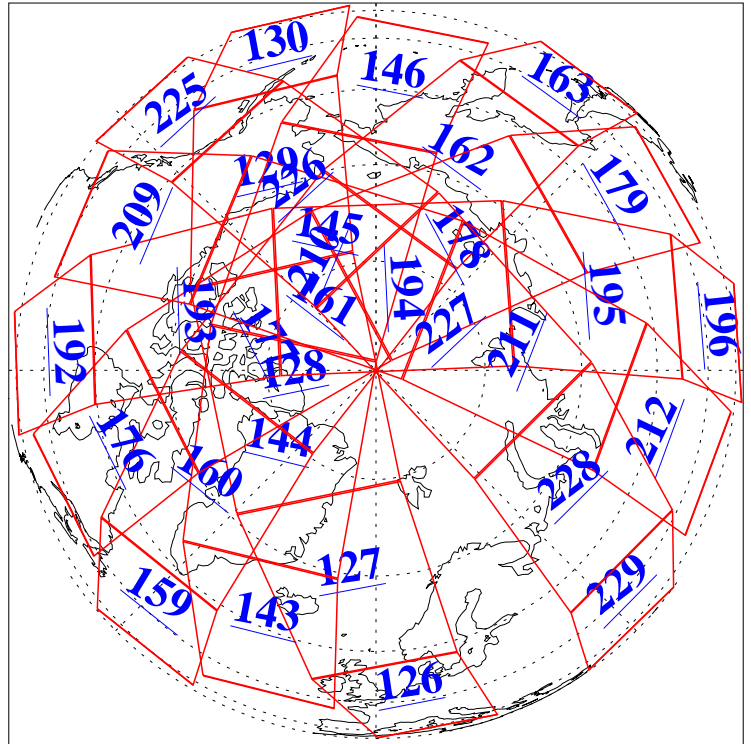

18 Feb 2010
DoY 49
Aqua Day 2847
Ascending Granules

Descending Granules

Legend: AMSU Available, HSB Available, AIRS Available

L1B Availability
AMSU Granules: 240
HSB Granules: 0
AIRS Granules: 240

18 Feb 2010
DoY 49
Aqua Day 2847

Northern Hemisphere Granules

Southern Hemisphere Granules

Legend: AMSU Available, HSB Available, AIRS Available