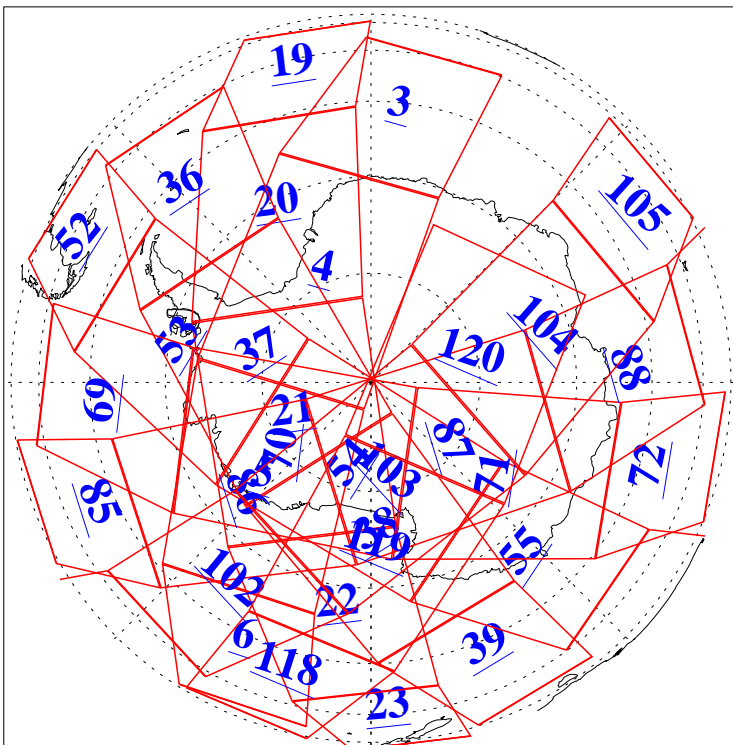

L1B Availability
AMSU Granules: 240
HSB Granules: 0
AIRS Granules: 240

18 Feb 2010
DoY 49
Aqua Day 2847
Granules: 1 to 120

Granules: 121 to 240

Legend: AMSU Available, HSB Available, AIRS Available

L1B Availability
AMSU Granules: 240
HSB Granules: 0
AIRS Granules: 240

18 Feb 2010
DoY 49
Aqua Day 2847
Ascending Granules

Descending Granules

Legend: AMSU Available, HSB Available, AIRS Available

L1B Availability
AMSU Granules: 240
HSB Granules: 0
AIRS Granules: 240

18 Feb 2010
DoY 49
Aqua Day 2847

Northern Hemisphere Granules

Southern Hemisphere Granules

Legend: AMSU Available, HSB Available, AIRS Available