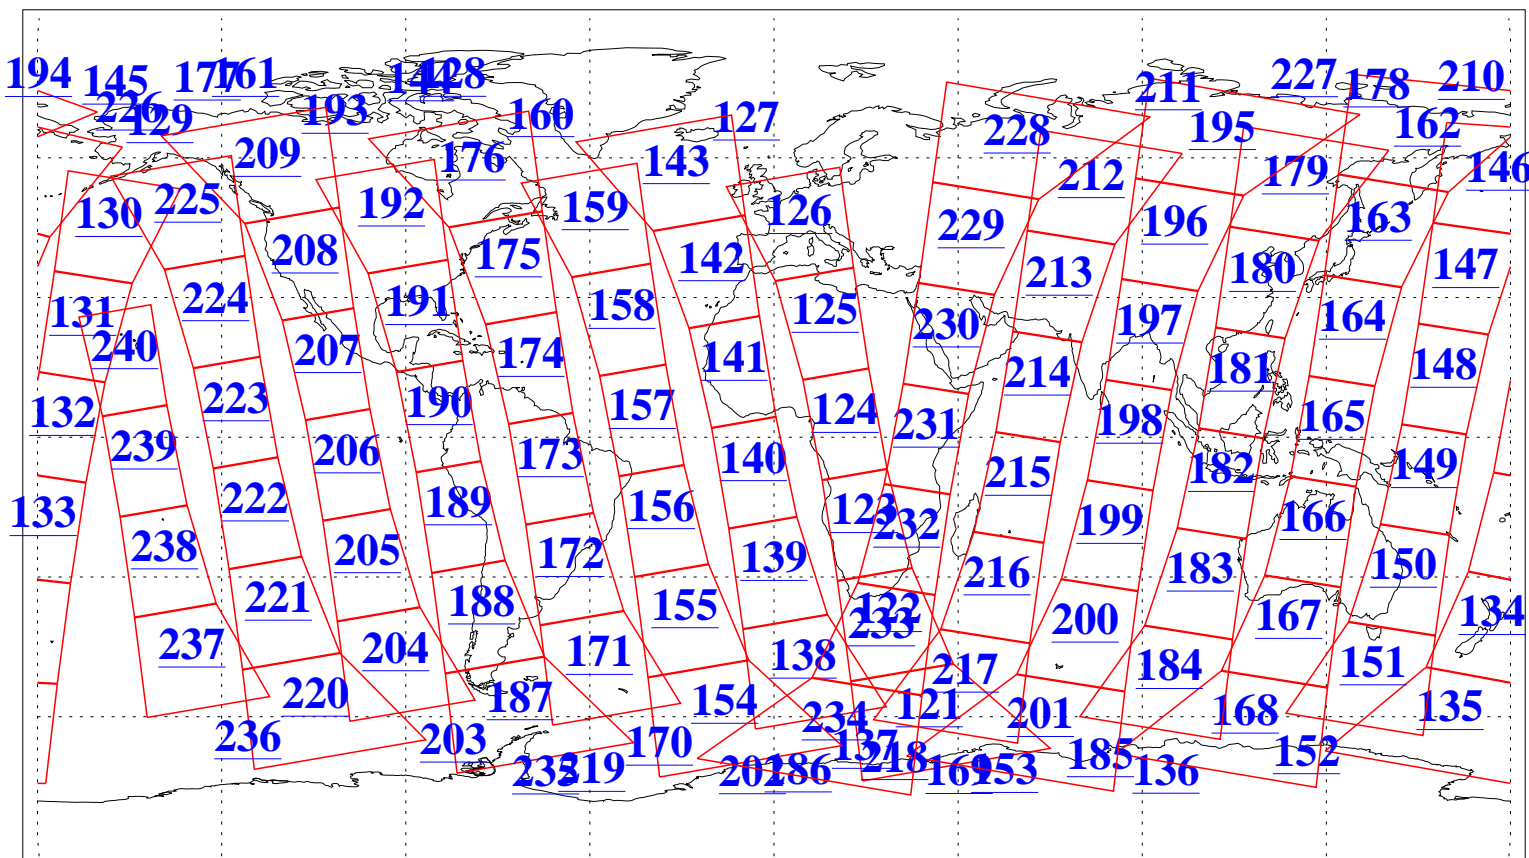

L1B Availability
AMSU Granules: 240
HSB Granules: 0
AIRS Granules: 240

18 Feb 2010
DoY 49
Aqua Day 2847
Granules: 1 to 120

Granules: 121 to 240

Legend: AMSU Available, HSB Available, AIRS Available

L1B Availability
AMSU Granules: 240
HSB Granules: 0
AIRS Granules: 240

18 Feb 2010
DoY 49
Aqua Day 2847
Ascending Granules

Descending Granules

Legend: AMSU Available, HSB Available, AIRS Available

L1B Availability
AMSU Granules: 240
HSB Granules: 0
AIRS Granules: 240

18 Feb 2010
DoY 49
Aqua Day 2847

Northern Hemisphere Granules

Southern Hemisphere Granules

Legend: AMSU Available, HSB Available, AIRS Available