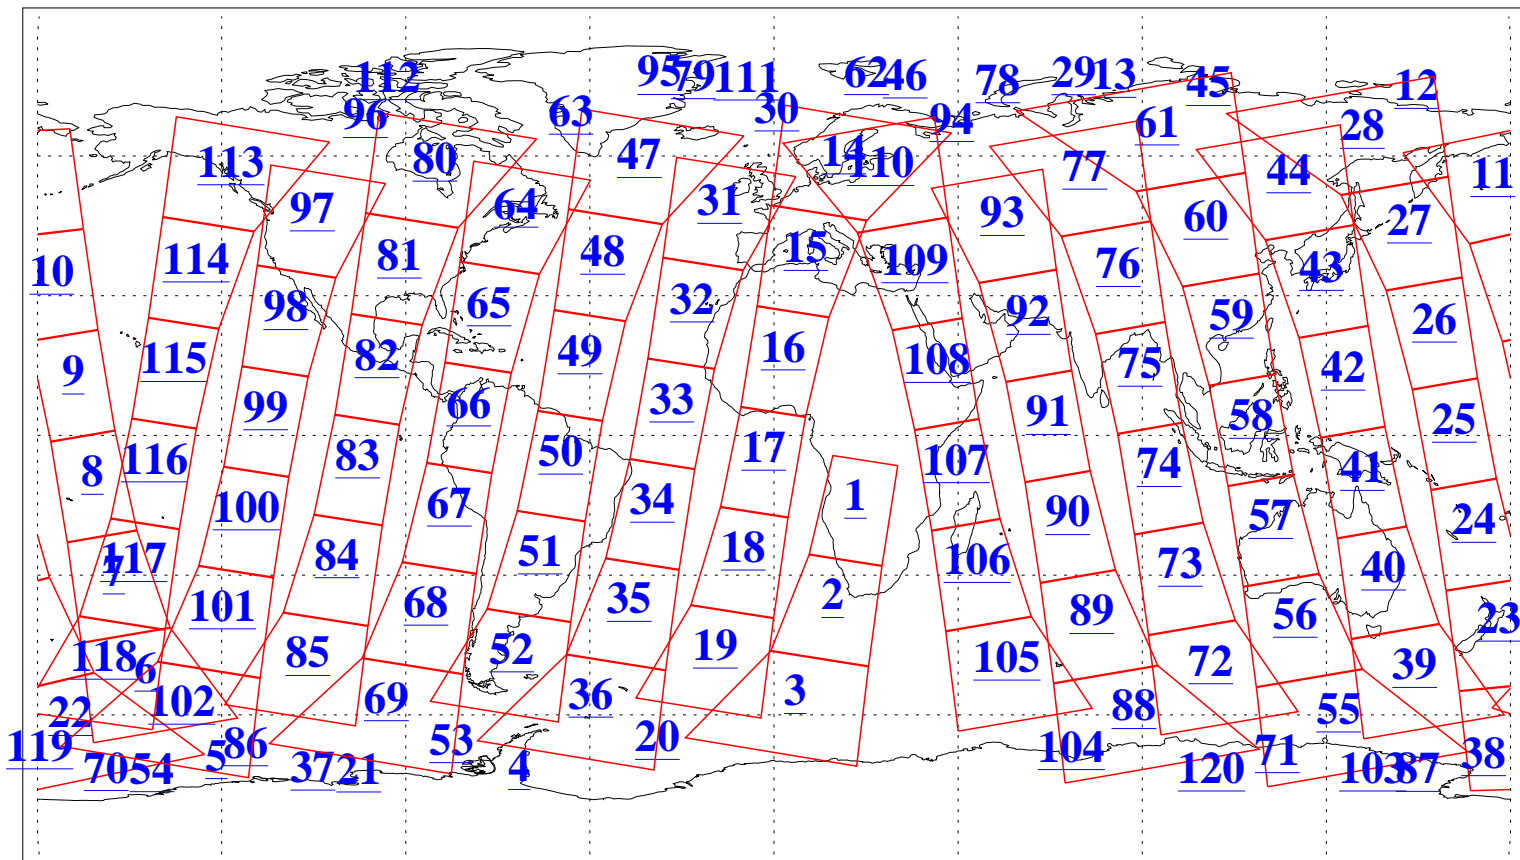

L1B Availability
AMSU Granules: 240
HSB Granules: 0
AIRS Granules: 240

18 Feb 2010
DoY 49
Aqua Day 2847
Granules: 1 to 120

Granules: 121 to 240

Legend: AMSU Available, HSB Available, AIRS Available

L1B Availability
AMSU Granules: 240
HSB Granules: 0
AIRS Granules: 240

18 Feb 2010
DoY 49
Aqua Day 2847
Ascending Granules

Descending Granules

Legend: AMSU Available, HSB Available, AIRS Available

L1B Availability
AMSU Granules: 240
HSB Granules: 0
AIRS Granules: 240

18 Feb 2010
DoY 49
Aqua Day 2847

Northern Hemisphere Granules

Southern Hemisphere Granules

Legend: AMSU Available, HSB Available, AIRS Available