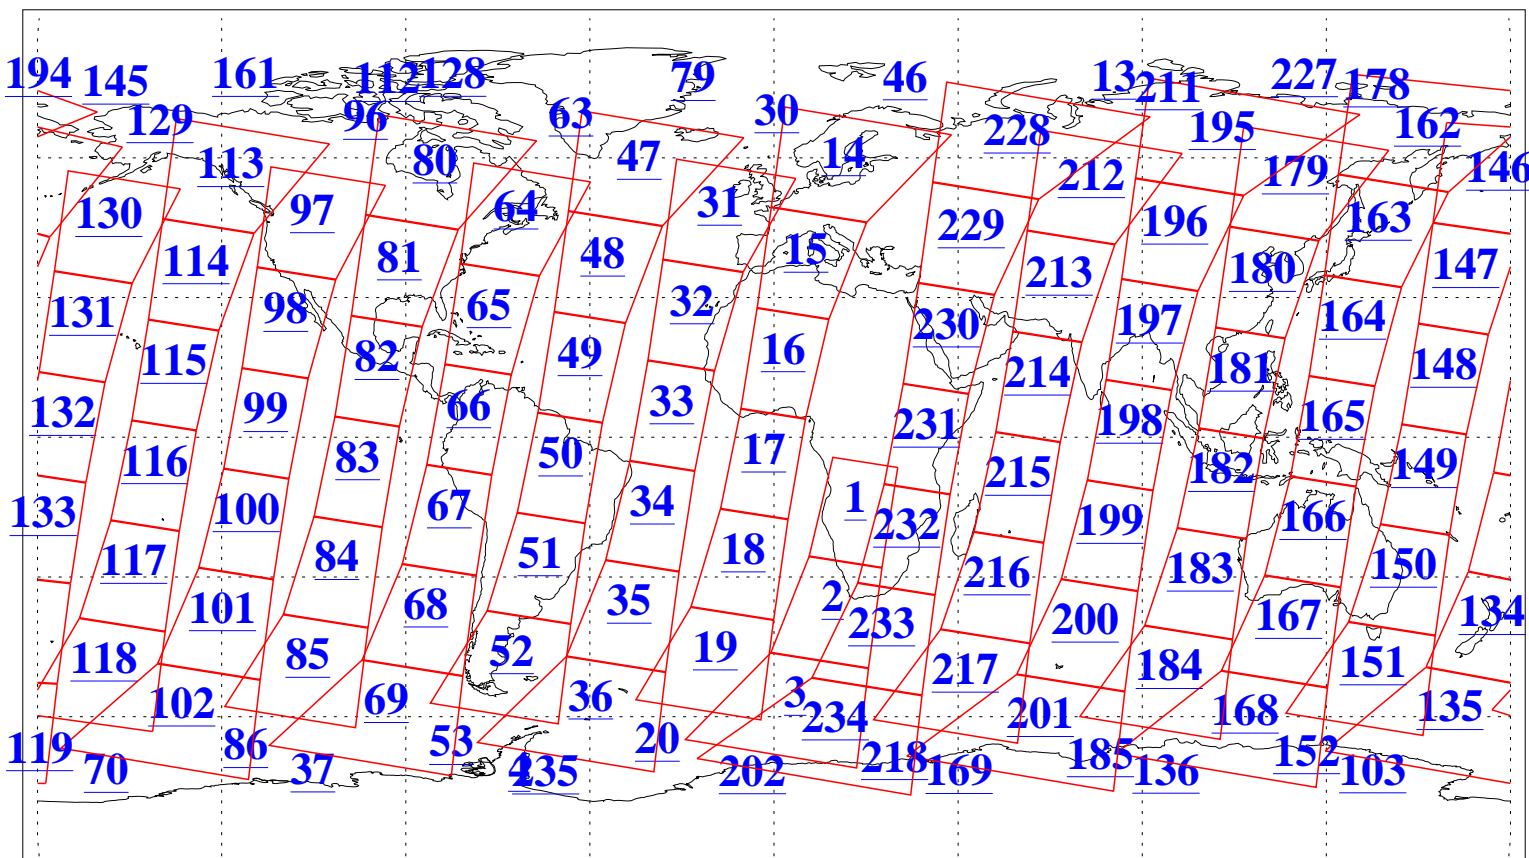

L1B Availability
AMSU Granules: 240
HSB Granules: 0
AIRS Granules: 240

18 Feb 2010
DoY 49
Aqua Day 2847
Granules: 1 to 120

Granules: 121 to 240

Legend: AMSU Available, HSB Available, AIRS Available

L1B Availability
AMSU Granules: 240
HSB Granules: 0
AIRS Granules: 240

18 Feb 2010
DoY 49
Aqua Day 2847
Ascending Granules

Descending Granules

Legend: AMSU Available, HSB Available, AIRS Available

L1B Availability
AMSU Granules: 240
HSB Granules: 0
AIRS Granules: 240

18 Feb 2010
DoY 49
Aqua Day 2847

Northern Hemisphere Granules

Southern Hemisphere Granules

Legend: AMSU Available, HSB Available, AIRS Available