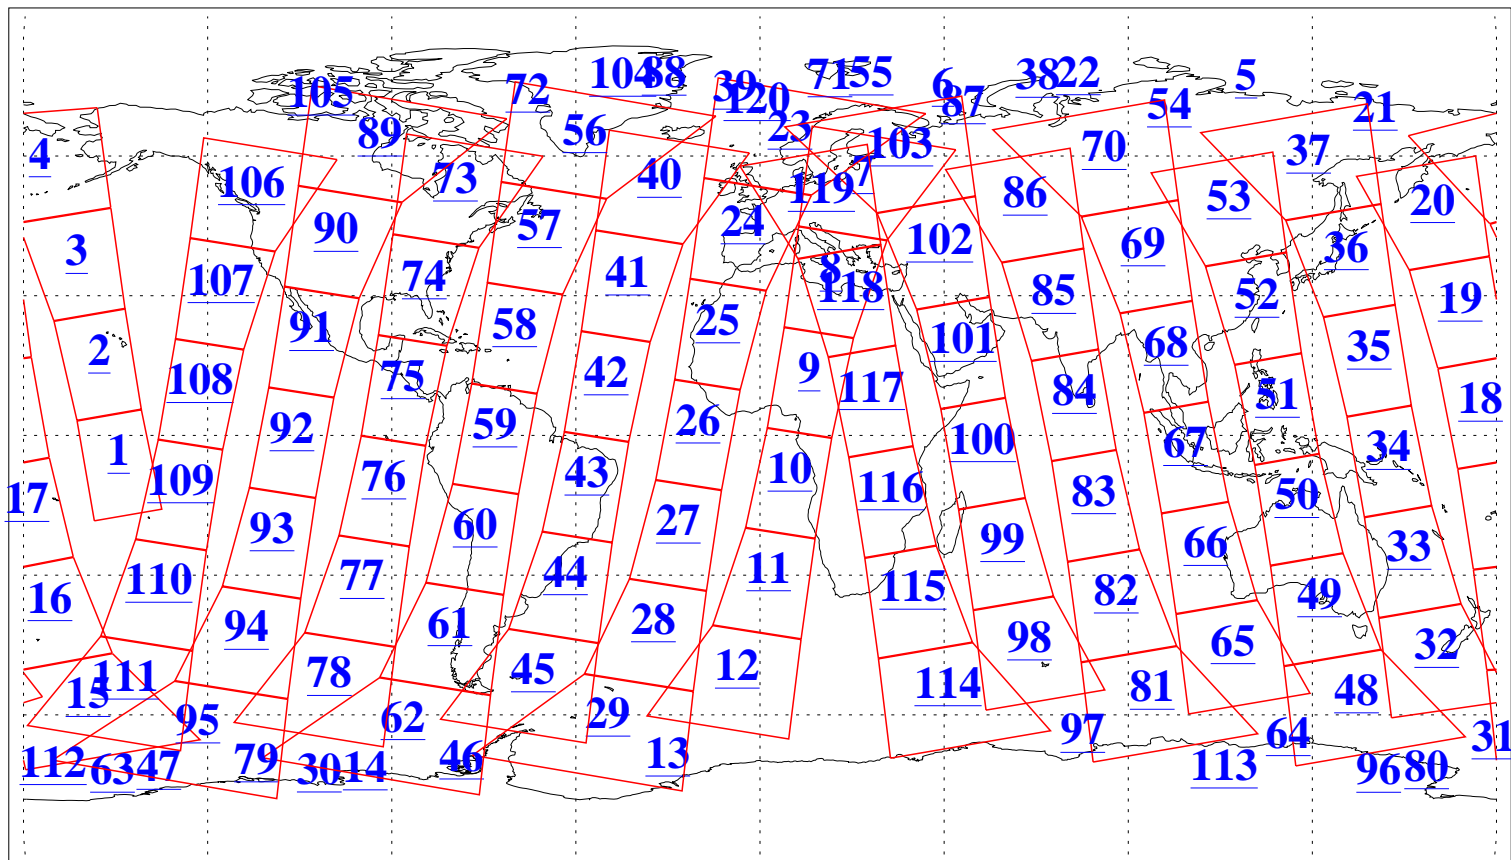

L1B Availability
AMSU Granules: 240
HSB Granules: 0
AIRS Granules: 240

17 Feb 2010
DoY 48
Aqua Day 2846
Granules: 1 to 120

Granules: 121 to 240

Legend: AMSU Available, HSB Available, AIRS Available

L1B Availability
AMSU Granules: 240
HSB Granules: 0
AIRS Granules: 240

17 Feb 2010
DoY 48
Aqua Day 2846
Ascending Granules

Descending Granules

Legend: AMSU Available, HSB Available, AIRS Available

L1B Availability
 AMSU Granules: 240
 HSB Granules: 0
 AIRS Granules: 240

17 Feb 2010
 DoY 48
 Aqua Day 2846

Northern Hemisphere Granules

Southern Hemisphere Granules

Legend: AMSU Available, HSB Available, AIRS Available