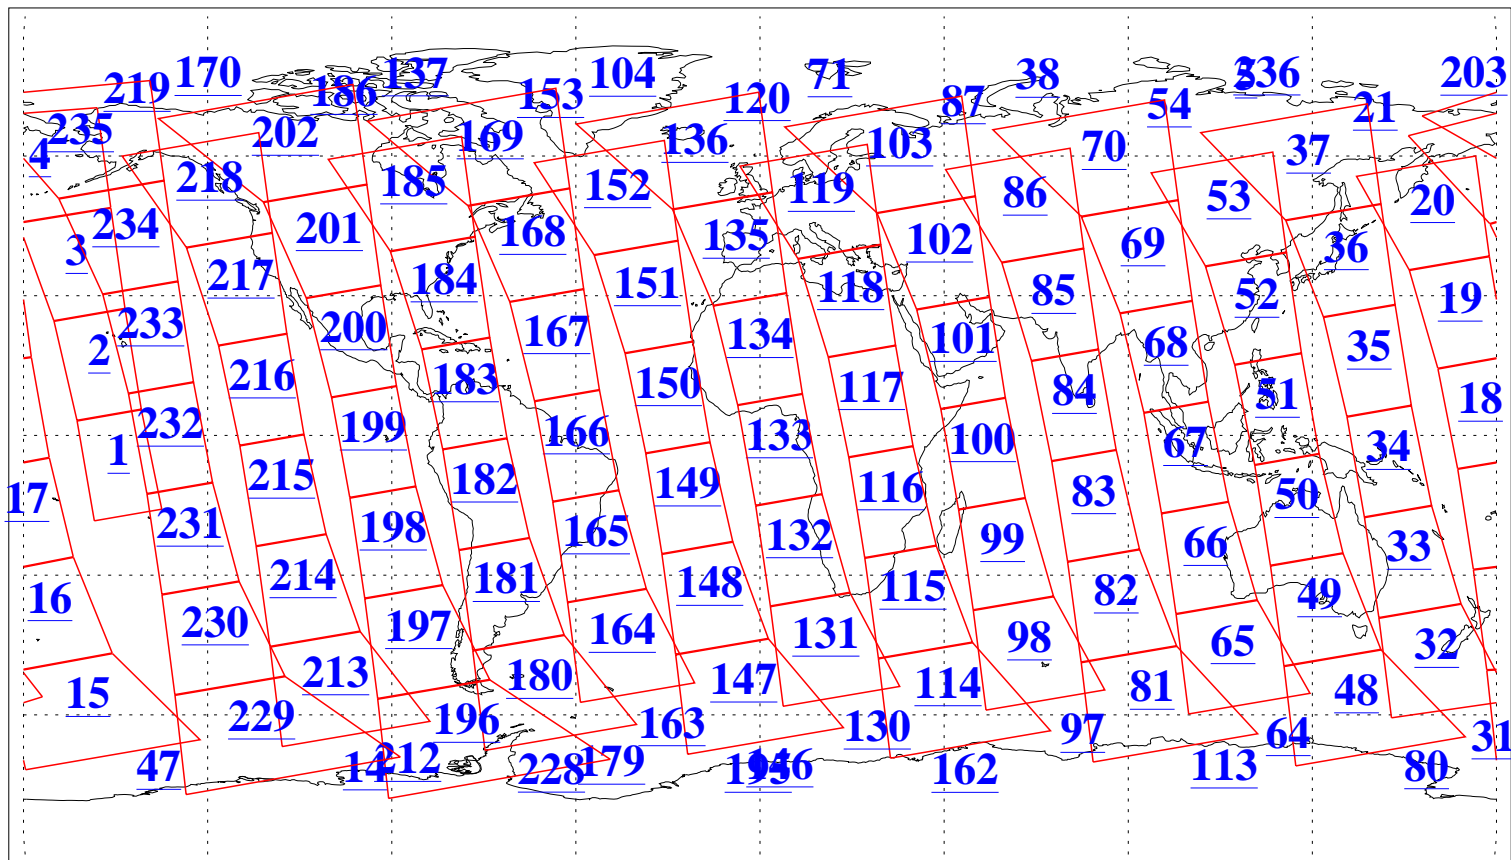

L1B Availability
AMSU Granules: 240
HSB Granules: 0
AIRS Granules: 240

17 Feb 2010
DoY 48
Aqua Day 2846
Granules: 1 to 120

Granules: 121 to 240

Legend: AMSU Available, HSB Available, AIRS Available

L1B Availability
AMSU Granules: 240
HSB Granules: 0
AIRS Granules: 240

17 Feb 2010
DoY 48
Aqua Day 2846
Ascending Granules

Descending Granules

Legend: AMSU Available, HSB Available, AIRS Available

L1B Availability
 AMSU Granules: 240
 HSB Granules: 0
 AIRS Granules: 240

17 Feb 2010
 DoY 48
 Aqua Day 2846

Northern Hemisphere Granules

Southern Hemisphere Granules

Legend: AMSU Available, HSB Available, AIRS Available