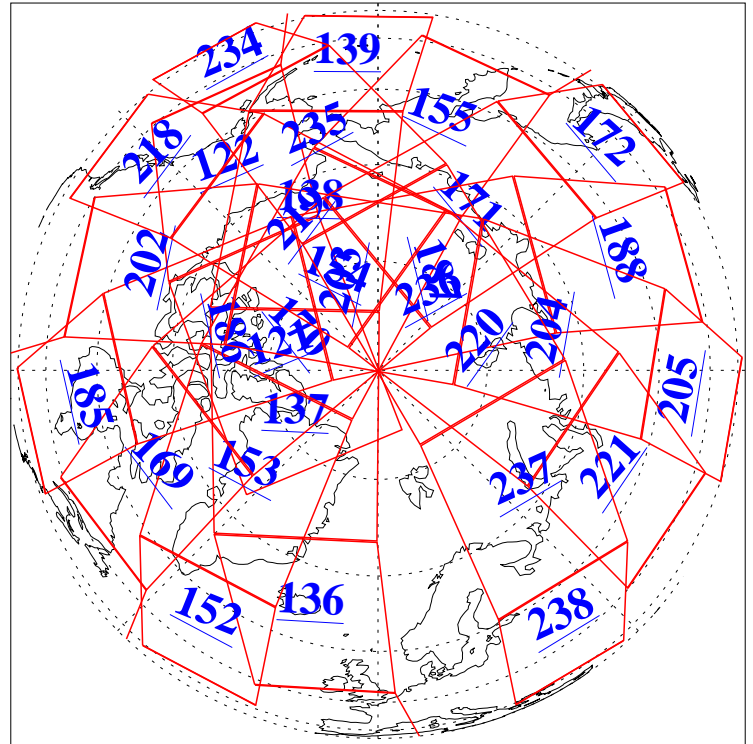

L1B Availability
AMSU Granules: 240
HSB Granules: 0
AIRS Granules: 240

17 Feb 2010
DoY 48
Aqua Day 2846
Granules: 1 to 120

Granules: 121 to 240

Legend: AMSU Available, HSB Available, AIRS Available

L1B Availability
AMSU Granules: 240
HSB Granules: 0
AIRS Granules: 240

17 Feb 2010
DoY 48
Aqua Day 2846
Ascending Granules

Descending Granules

Legend: AMSU Available, HSB Available, AIRS Available

L1B Availability
 AMSU Granules: 240
 HSB Granules: 0
 AIRS Granules: 240

17 Feb 2010
 DoY 48
 Aqua Day 2846

Northern Hemisphere Granules

Southern Hemisphere Granules

Legend: AMSU Available, HSB Available, AIRS Available