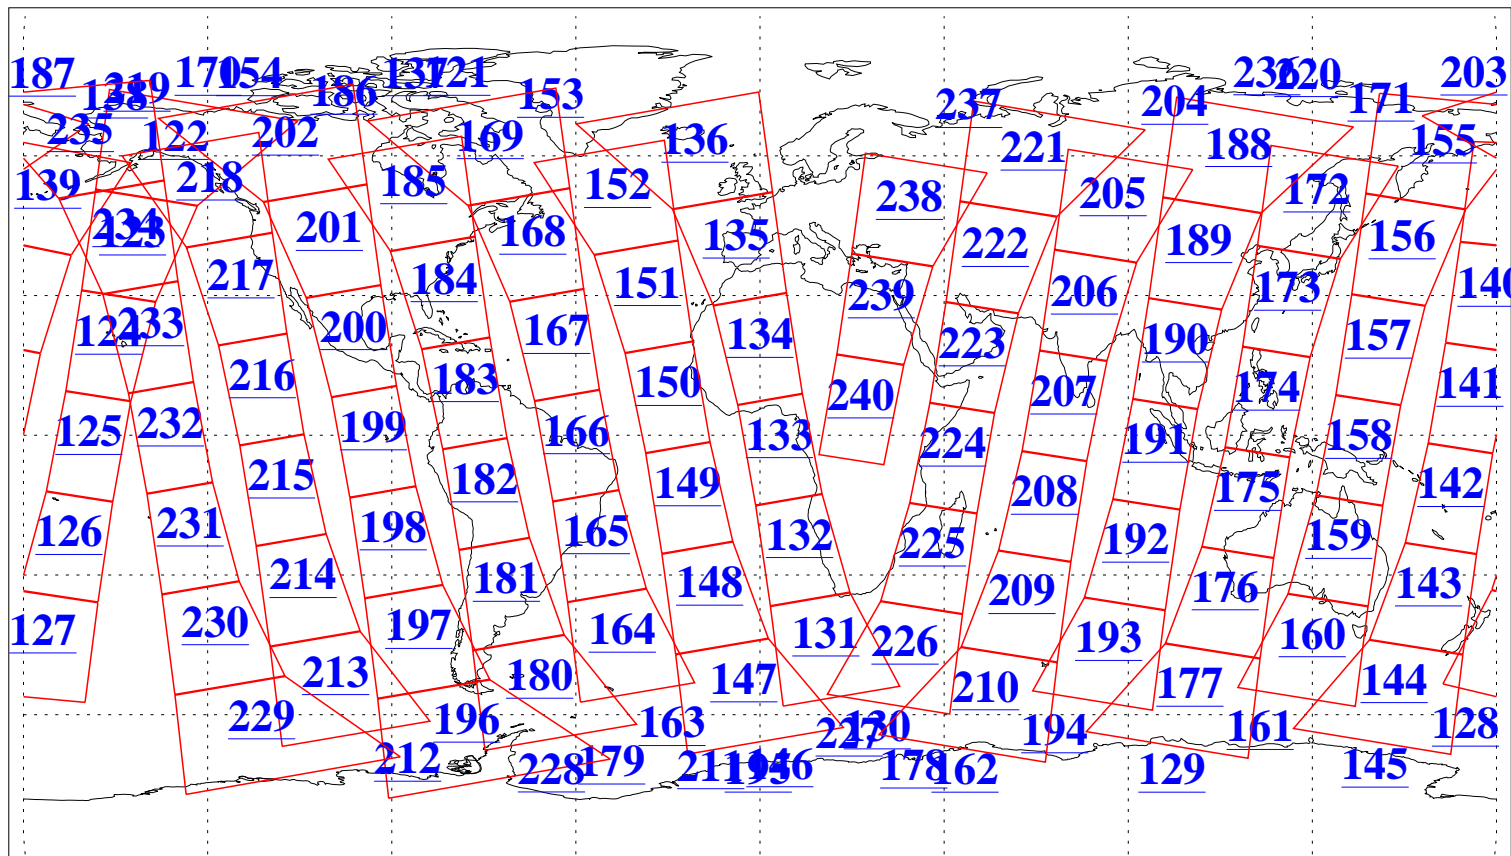

L1B Availability
AMSU Granules: 240
HSB Granules: 0
AIRS Granules: 240

17 Feb 2010
DoY 48
Aqua Day 2846
Granules: 1 to 120

Granules: 121 to 240

Legend: AMSU Available, HSB Available, AIRS Available

L1B Availability
AMSU Granules: 240
HSB Granules: 0
AIRS Granules: 240

17 Feb 2010
DoY 48
Aqua Day 2846
Ascending Granules

Descending Granules

Legend: AMSU Available, HSB Available, AIRS Available

L1B Availability
 AMSU Granules: 240
 HSB Granules: 0
 AIRS Granules: 240

17 Feb 2010
 DoY 48
 Aqua Day 2846

Northern Hemisphere Granules

Southern Hemisphere Granules

Legend: AMSU Available, HSB Available, AIRS Available