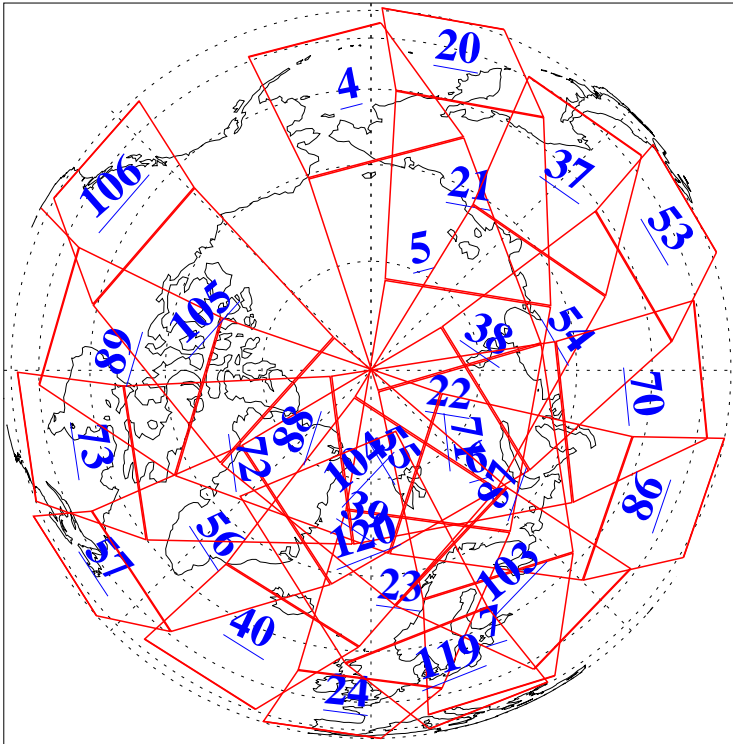

L1B Availability
AMSU Granules: 240
HSB Granules: 0
AIRS Granules: 240

17 Feb 2010
DoY 48
Aqua Day 2846
Granules: 1 to 120

Granules: 121 to 240

Legend: AMSU Available, HSB Available, AIRS Available

L1B Availability
AMSU Granules: 240
HSB Granules: 0
AIRS Granules: 240

17 Feb 2010
DoY 48
Aqua Day 2846
Ascending Granules

Descending Granules

Legend: AMSU Available, HSB Available, AIRS Available

L1B Availability
 AMSU Granules: 240
 HSB Granules: 0
 AIRS Granules: 240

17 Feb 2010
 DoY 48
 Aqua Day 2846

Northern Hemisphere Granules

Southern Hemisphere Granules

Legend: AMSU Available, HSB Available, AIRS Available