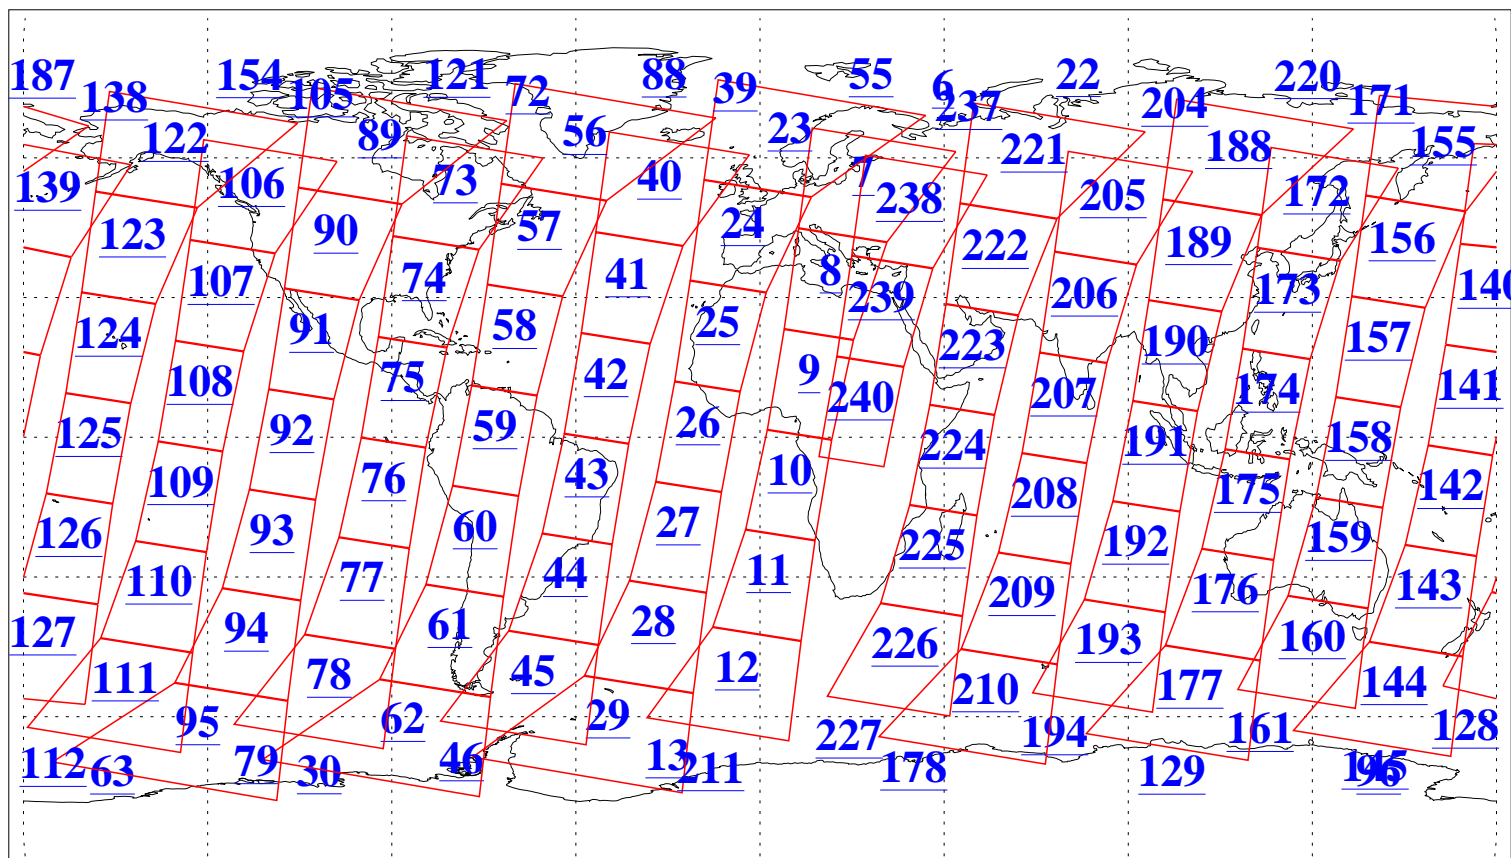

L1B Availability
AMSU Granules: 240
HSB Granules: 0
AIRS Granules: 240

17 Feb 2010
DoY 48
Aqua Day 2846
Granules: 1 to 120

Granules: 121 to 240

Legend: AMSU Available, HSB Available, AIRS Available

L1B Availability
AMSU Granules: 240
HSB Granules: 0
AIRS Granules: 240

17 Feb 2010
DoY 48
Aqua Day 2846
Ascending Granules

Descending Granules

Legend: AMSU Available, HSB Available, AIRS Available

L1B Availability
 AMSU Granules: 240
 HSB Granules: 0
 AIRS Granules: 240

17 Feb 2010
 DoY 48
 Aqua Day 2846

Northern Hemisphere Granules

Southern Hemisphere Granules

Legend: AMSU Available, HSB Available, AIRS Available