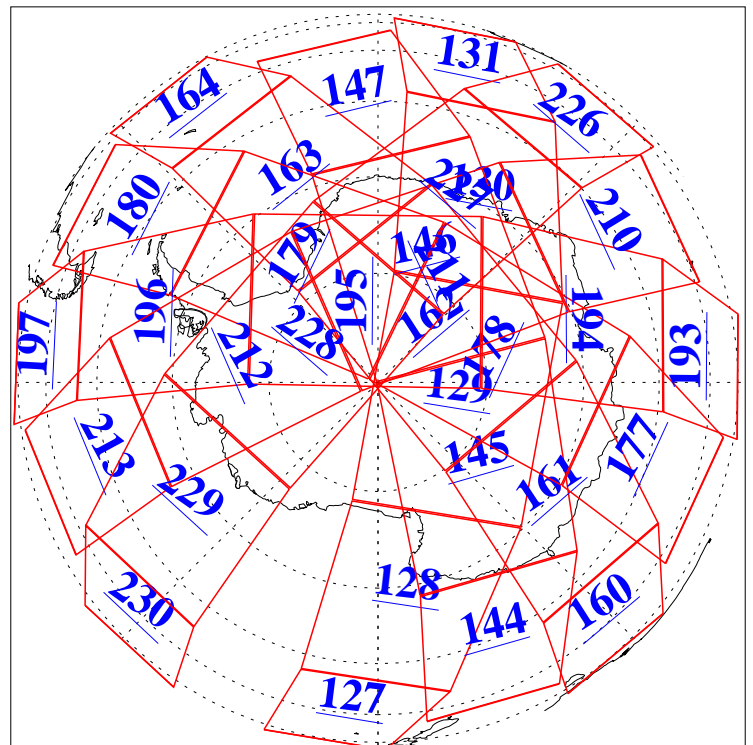

L1B Availability
AMSU Granules: 240
HSB Granules: 0
AIRS Granules: 240

17 Feb 2010
DoY 48
Aqua Day 2846
Granules: 1 to 120

Granules: 121 to 240

Legend: AMSU Available, HSB Available, AIRS Available

L1B Availability
AMSU Granules: 240
HSB Granules: 0
AIRS Granules: 240

17 Feb 2010
DoY 48
Aqua Day 2846
Ascending Granules

Descending Granules

Legend: AMSU Available, HSB Available, AIRS Available

L1B Availability
 AMSU Granules: 240
 HSB Granules: 0
 AIRS Granules: 240

17 Feb 2010
 DoY 48
 Aqua Day 2846

Northern Hemisphere Granules

Southern Hemisphere Granules

Legend: AMSU Available, HSB Available, AIRS Available