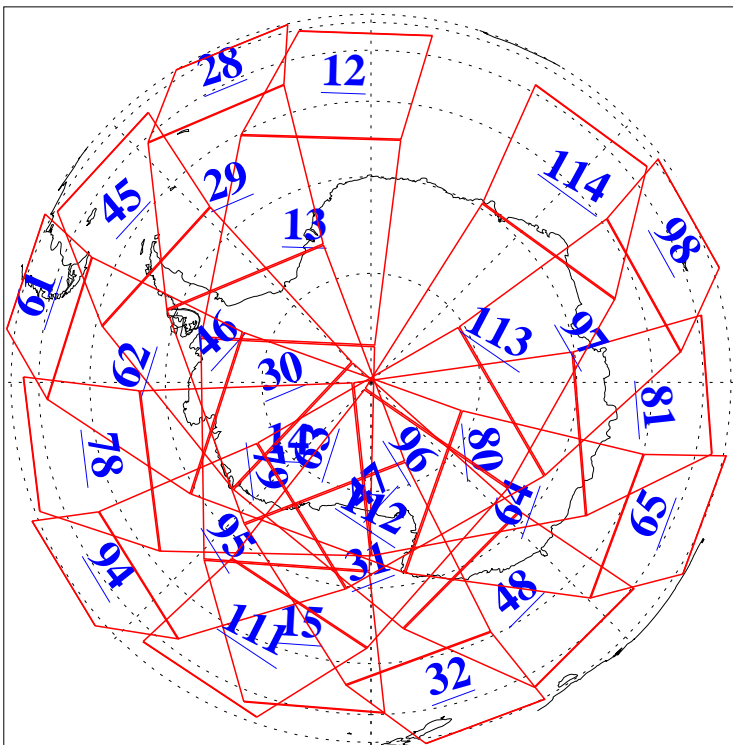

L1B Availability
AMSU Granules: 240
HSB Granules: 0
AIRS Granules: 240

17 Feb 2010
DoY 48
Aqua Day 2846
Granules: 1 to 120

Granules: 121 to 240

Legend: AMSU Available, HSB Available, AIRS Available

L1B Availability
AMSU Granules: 240
HSB Granules: 0
AIRS Granules: 240

17 Feb 2010
DoY 48
Aqua Day 2846
Ascending Granules

Descending Granules

Legend: AMSU Available, HSB Available, AIRS Available

L1B Availability
 AMSU Granules: 240
 HSB Granules: 0
 AIRS Granules: 240

17 Feb 2010
 DoY 48
 Aqua Day 2846

Northern Hemisphere Granules

Southern Hemisphere Granules

Legend: AMSU Available, HSB Available, AIRS Available