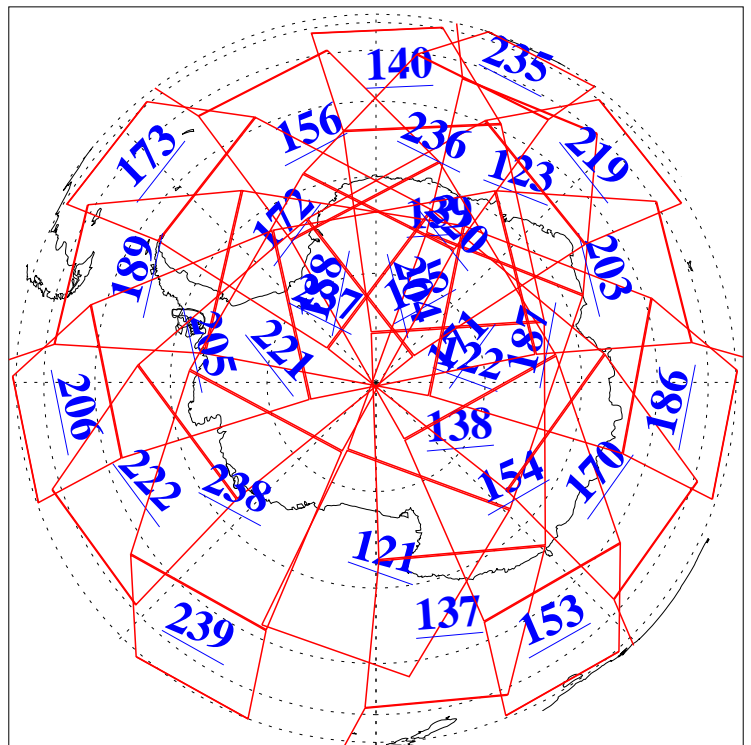

L1B Availability
AMSU Granules: 240
HSB Granules: 0
AIRS Granules: 240

16 Feb 2010
DoY 47
Aqua Day 2845
Granules: 1 to 120

Granules: 121 to 240

Legend: AMSU Available, HSB Available, AIRS Available

L1B Availability
AMSU Granules: 240
HSB Granules: 0
AIRS Granules: 240

16 Feb 2010
DoY 47
Aqua Day 2845
Ascending Granules

Descending Granules

Legend: AMSU Available, HSB Available, AIRS Available

L1B Availability
AMSU Granules: 240
HSB Granules: 0
AIRS Granules: 240

16 Feb 2010
DoY 47
Aqua Day 2845

Northern Hemisphere Granules

Southern Hemisphere Granules

Legend: AMSU Available, HSB Available, AIRS Available