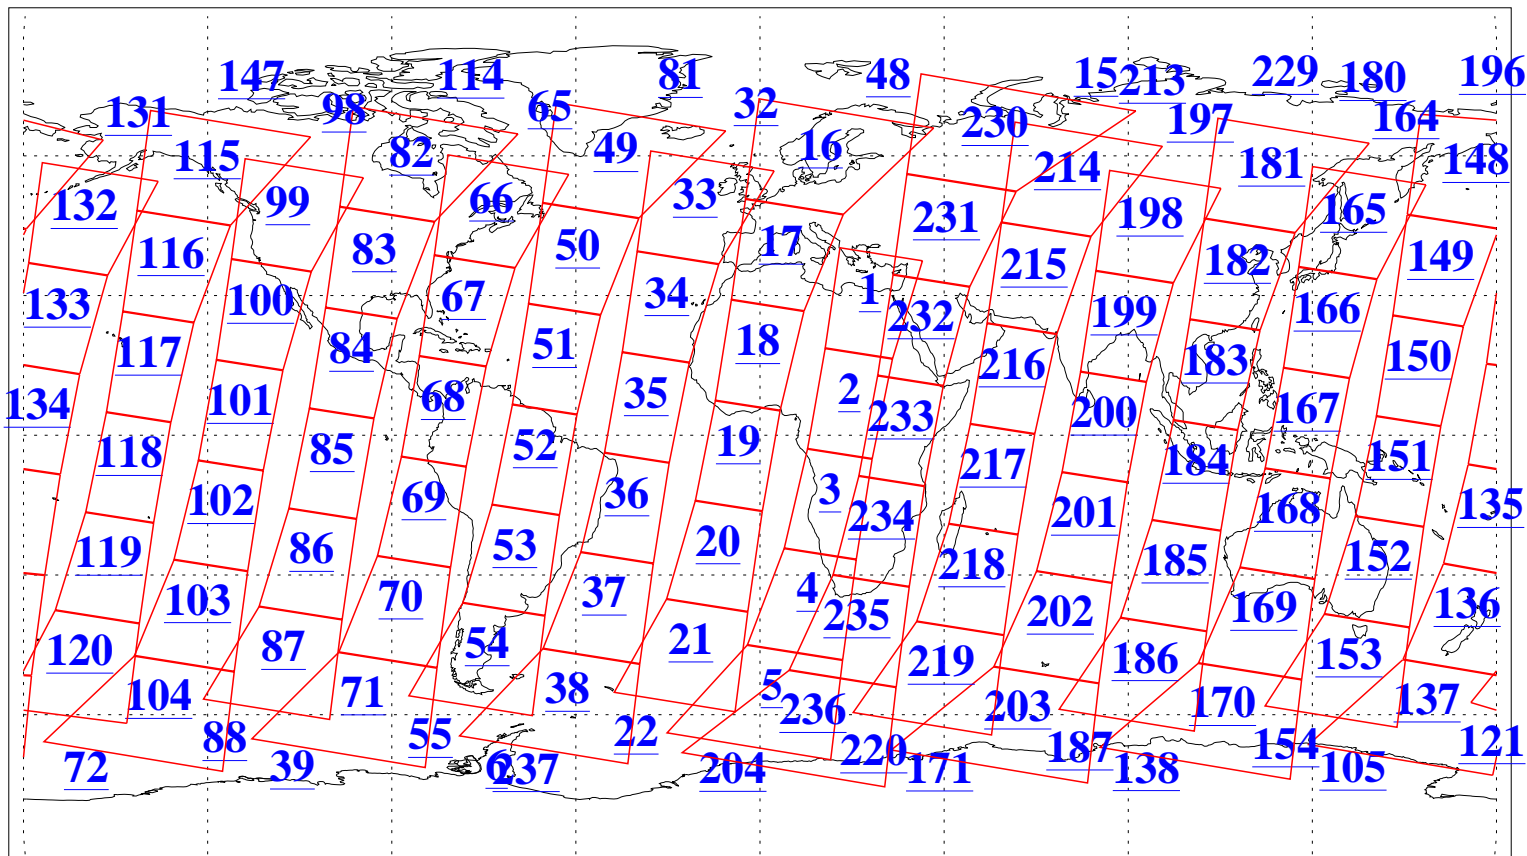

L1B Availability
AMSU Granules: 240
HSB Granules: 0
AIRS Granules: 240

16 Feb 2010
DoY 47
Aqua Day 2845
Granules: 1 to 120

Granules: 121 to 240

Legend: AMSU Available, HSB Available, AIRS Available

L1B Availability
AMSU Granules: 240
HSB Granules: 0
AIRS Granules: 240

16 Feb 2010
DoY 47
Aqua Day 2845
Ascending Granules

Descending Granules

Legend: AMSU Available, HSB Available, AIRS Available

L1B Availability
AMSU Granules: 240
HSB Granules: 0
AIRS Granules: 240

16 Feb 2010
DoY 47
Aqua Day 2845

Northern Hemisphere Granules

Southern Hemisphere Granules

Legend: AMSU Available, HSB Available, AIRS Available