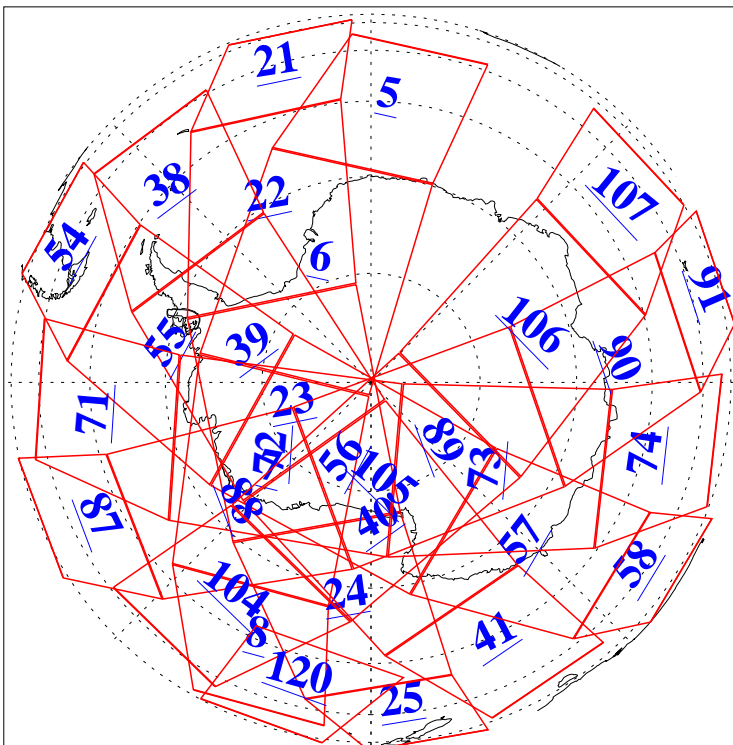

L1B Availability
AMSU Granules: 240
HSB Granules: 0
AIRS Granules: 240

16 Feb 2010
DoY 47
Aqua Day 2845
Granules: 1 to 120

Granules: 121 to 240

Legend: AMSU Available, HSB Available, AIRS Available

L1B Availability
AMSU Granules: 240
HSB Granules: 0
AIRS Granules: 240

16 Feb 2010
DoY 47
Aqua Day 2845
Ascending Granules

Descending Granules

Legend: AMSU Available, HSB Available, AIRS Available

L1B Availability
AMSU Granules: 240
HSB Granules: 0
AIRS Granules: 240

16 Feb 2010
DoY 47
Aqua Day 2845

Northern Hemisphere Granules

Southern Hemisphere Granules

Legend: AMSU Available, HSB Available, AIRS Available