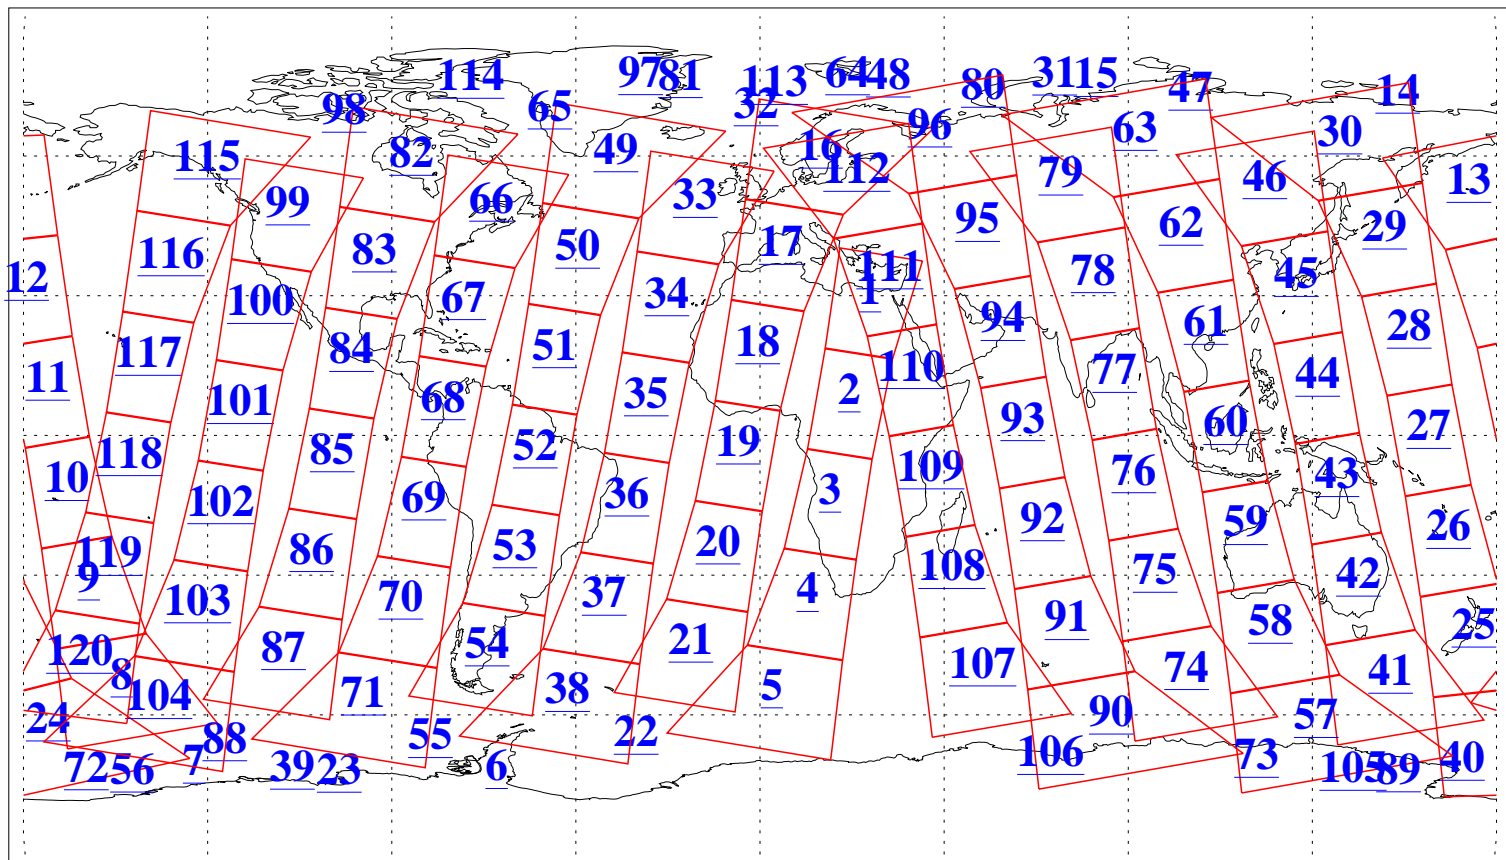

L1B Availability
AMSU Granules: 240
HSB Granules: 0
AIRS Granules: 240

16 Feb 2010
DoY 47
Aqua Day 2845
Granules: 1 to 120

Granules: 121 to 240

Legend: AMSU Available, HSB Available, AIRS Available

L1B Availability
AMSU Granules: 240
HSB Granules: 0
AIRS Granules: 240

16 Feb 2010
DoY 47
Aqua Day 2845
Ascending Granules

Descending Granules

Legend: AMSU Available, HSB Available, AIRS Available

L1B Availability
AMSU Granules: 240
HSB Granules: 0
AIRS Granules: 240

16 Feb 2010
DoY 47
Aqua Day 2845

Northern Hemisphere Granules

Southern Hemisphere Granules

Legend: AMSU Available, HSB Available, AIRS Available