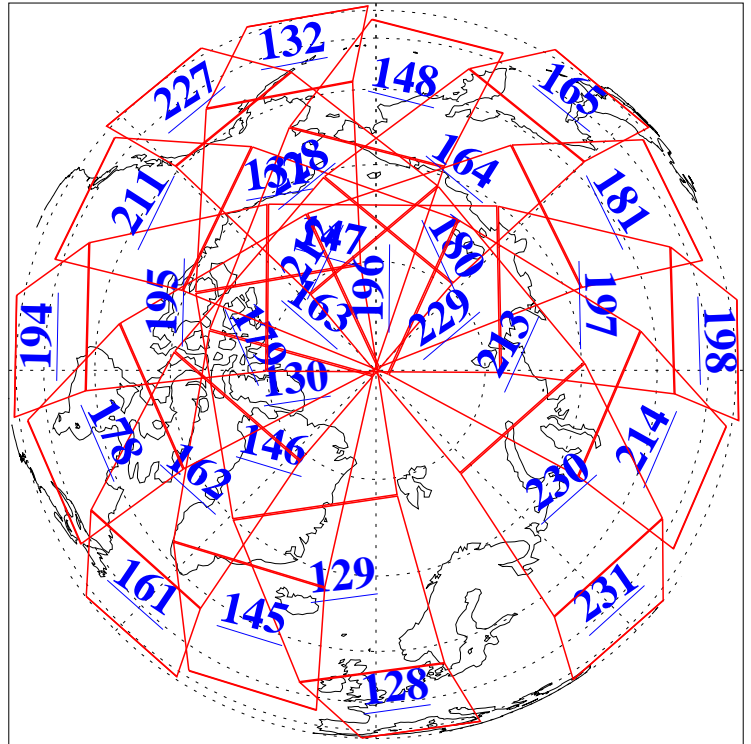

L1B Availability
AMSU Granules: 240
HSB Granules: 0
AIRS Granules: 240

16 Feb 2010
DoY 47
Aqua Day 2845
Granules: 1 to 120

Granules: 121 to 240

Legend: AMSU Available, HSB Available, AIRS Available

L1B Availability
AMSU Granules: 240
HSB Granules: 0
AIRS Granules: 240

16 Feb 2010
DoY 47
Aqua Day 2845
Ascending Granules

Descending Granules

Legend: AMSU Available, HSB Available, AIRS Available

L1B Availability
AMSU Granules: 240
HSB Granules: 0
AIRS Granules: 240

16 Feb 2010
DoY 47
Aqua Day 2845

Northern Hemisphere Granules

Southern Hemisphere Granules

Legend: AMSU Available, HSB Available, AIRS Available