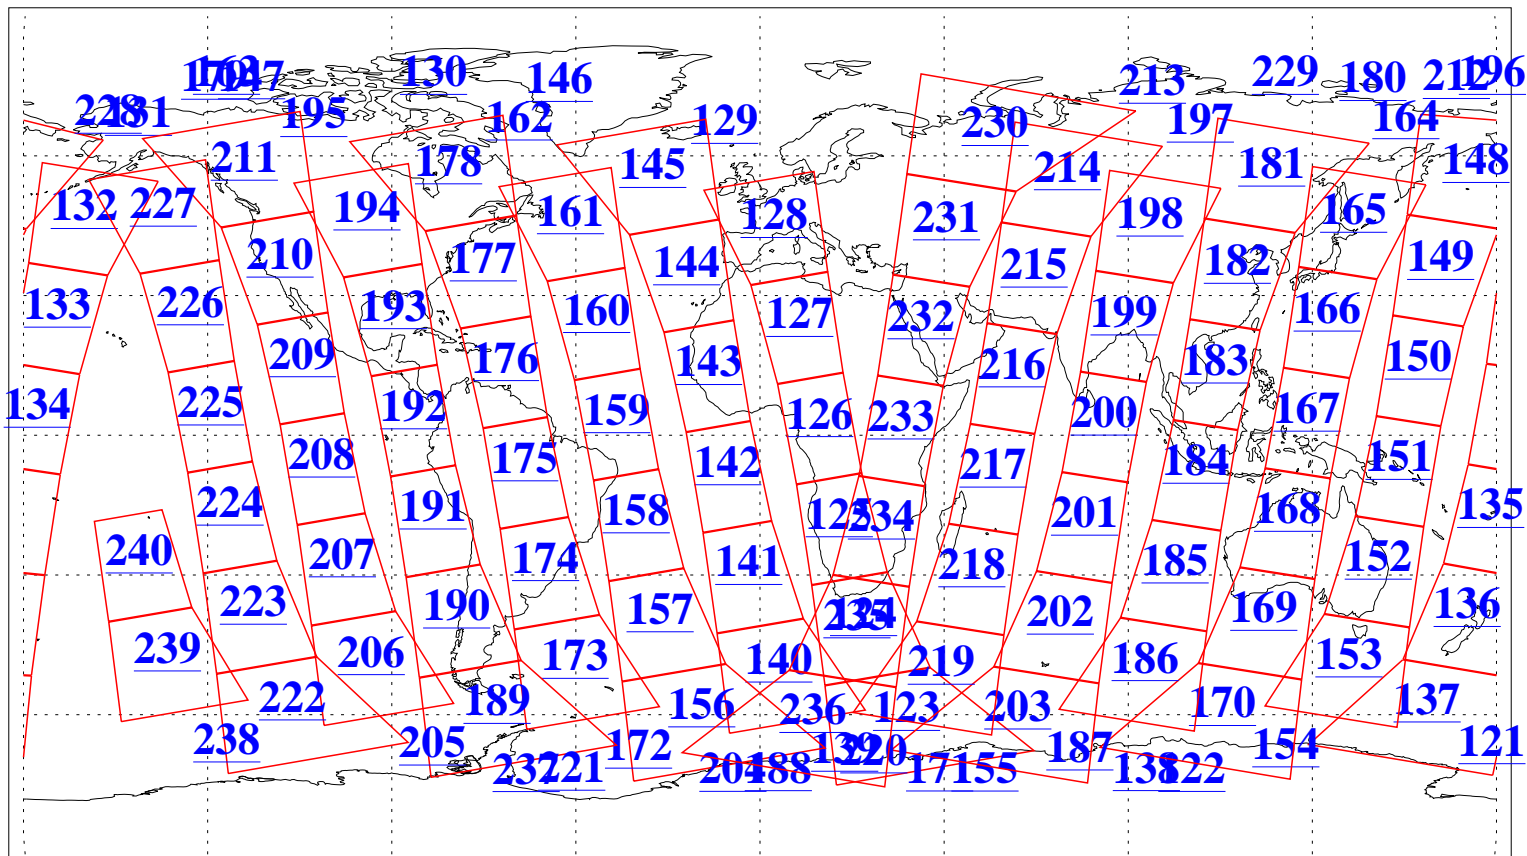

L1B Availability
AMSU Granules: 240
HSB Granules: 0
AIRS Granules: 240

16 Feb 2010
DoY 47
Aqua Day 2845
Granules: 1 to 120

Granules: 121 to 240

Legend: AMSU Available, HSB Available, AIRS Available

L1B Availability
AMSU Granules: 240
HSB Granules: 0
AIRS Granules: 240

16 Feb 2010
DoY 47
Aqua Day 2845
Ascending Granules

Descending Granules

Legend: AMSU Available, HSB Available, AIRS Available

L1B Availability
AMSU Granules: 240
HSB Granules: 0
AIRS Granules: 240

16 Feb 2010
DoY 47
Aqua Day 2845