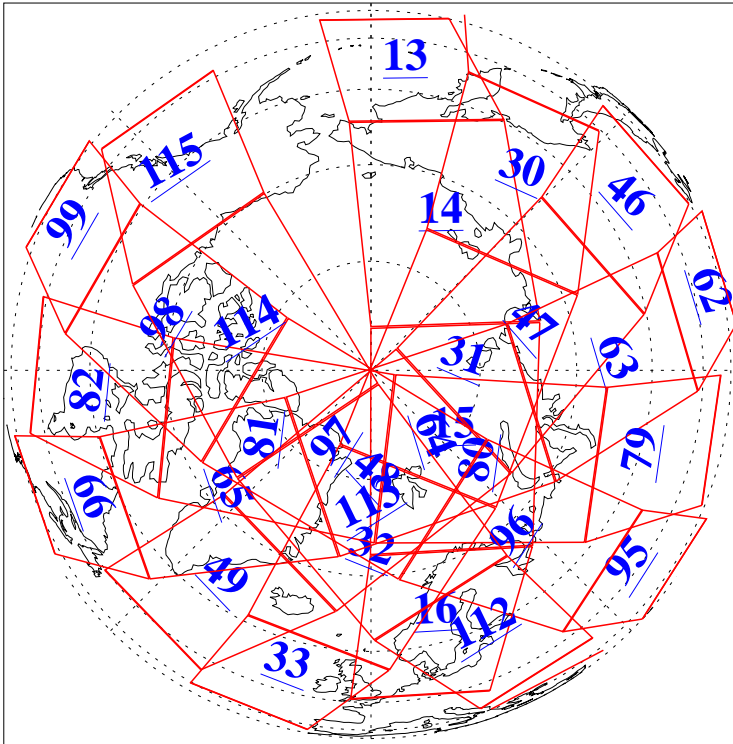

L1B Availability
AMSU Granules: 240
HSB Granules: 0
AIRS Granules: 240

16 Feb 2010
DoY 47
Aqua Day 2845
Granules: 1 to 120

Granules: 121 to 240

Legend: AMSU Available, HSB Available, AIRS Available

L1B Availability
AMSU Granules: 240
HSB Granules: 0
AIRS Granules: 240

16 Feb 2010
DoY 47
Aqua Day 2845
Ascending Granules

Descending Granules

Legend: AMSU Available, HSB Available, AIRS Available

L1B Availability
AMSU Granules: 240
HSB Granules: 0
AIRS Granules: 240

16 Feb 2010
DoY 47
Aqua Day 2845

Northern Hemisphere Granules

Southern Hemisphere Granules

Legend: AMSU Available, HSB Available, AIRS Available