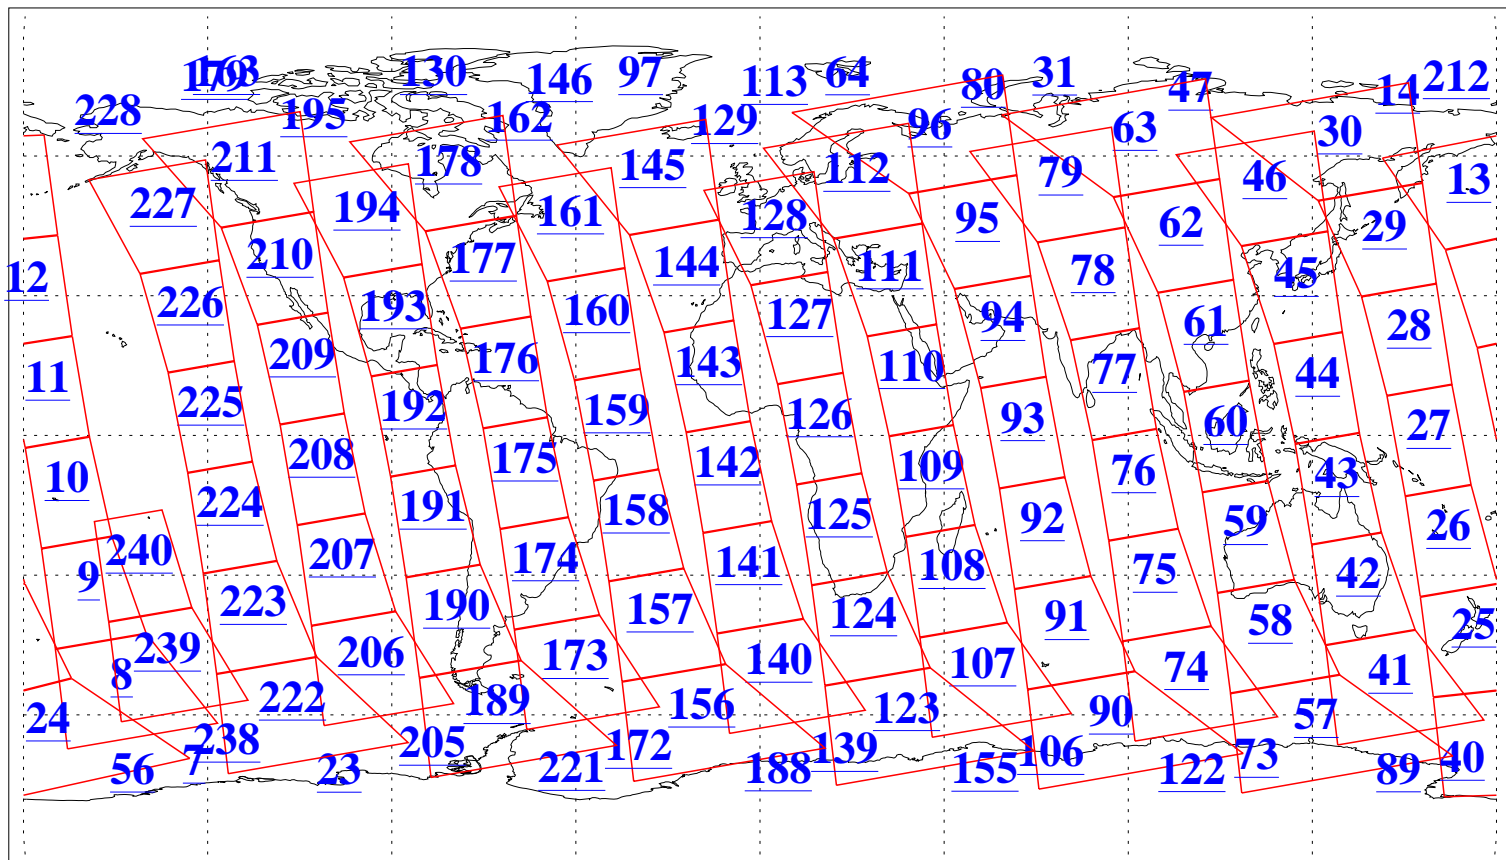

L1B Availability
AMSU Granules: 240
HSB Granules: 0
AIRS Granules: 240

16 Feb 2010
DoY 47
Aqua Day 2845
Granules: 1 to 120

Granules: 121 to 240

Legend: AMSU Available, HSB Available, AIRS Available

L1B Availability
AMSU Granules: 240
HSB Granules: 0
AIRS Granules: 240

16 Feb 2010
DoY 47
Aqua Day 2845
Ascending Granules

Descending Granules

Legend: AMSU Available, HSB Available, AIRS Available

L1B Availability
AMSU Granules: 240
HSB Granules: 0
AIRS Granules: 240

16 Feb 2010
DoY 47
Aqua Day 2845

Northern Hemisphere Granules

Southern Hemisphere Granules

Legend: AMSU Available, HSB Available, AIRS Available