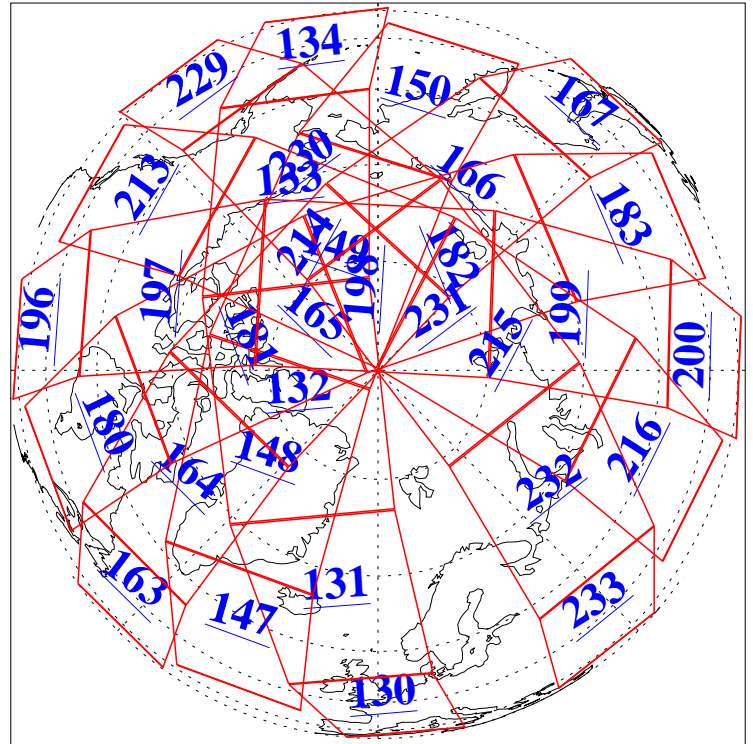

14 Feb 2010
DoY 45
Aqua Day 2843
Ascending Granules

Descending Granules

Legend: AMSU Available, HSB Available, AIRS Available

L1B Availability
 AMSU Granules: 240
 HSB Granules: 0
 AIRS Granules: 240

14 Feb 2010
 DoY 45
 Aqua Day 2843

Northern Hemisphere Granules

Southern Hemisphere Granules

Legend: AMSU Available, HSB Available, AIRS Available