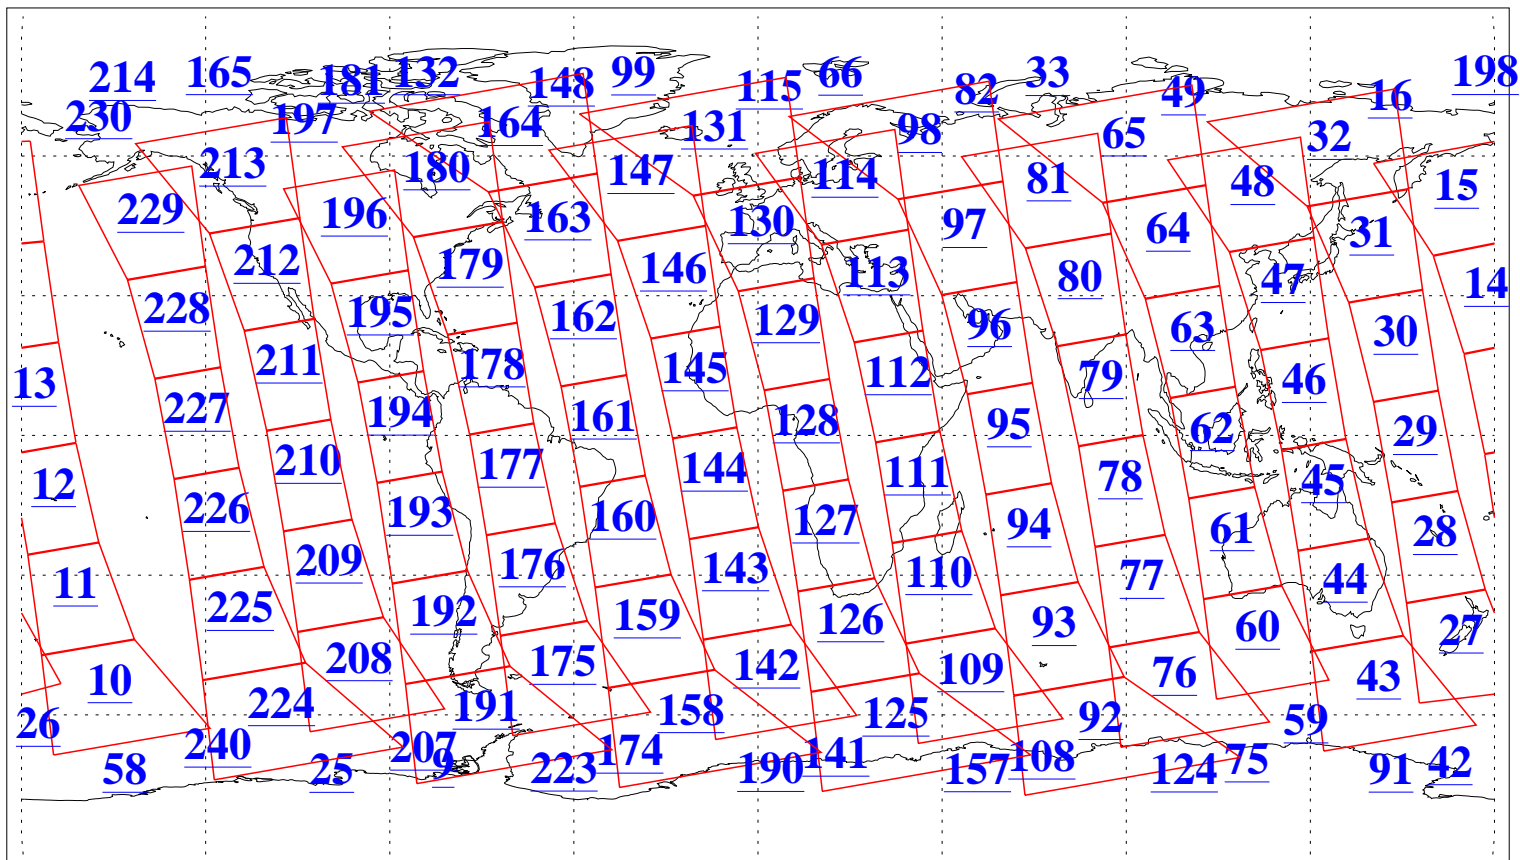

L1B Availability
AMSU Granules: 240
HSB Granules: 0
AIRS Granules: 240

14 Feb 2010
DoY 45
Aqua Day 2843
Granules: 1 to 120

Granules: 121 to 240

Legend: AMSU Available, HSB Available, AIRS Available

L1B Availability
AMSU Granules: 240
HSB Granules: 0
AIRS Granules: 240

14 Feb 2010
DoY 45
Aqua Day 2843
Ascending Granules

Descending Granules

Legend: AMSU Available, HSB Available, AIRS Available

L1B Availability
 AMSU Granules: 240
 HSB Granules: 0
 AIRS Granules: 240

14 Feb 2010
 DoY 45
 Aqua Day 2843

Northern Hemisphere Granules

Southern Hemisphere Granules

Legend: AMSU Available, HSB Available, AIRS Available