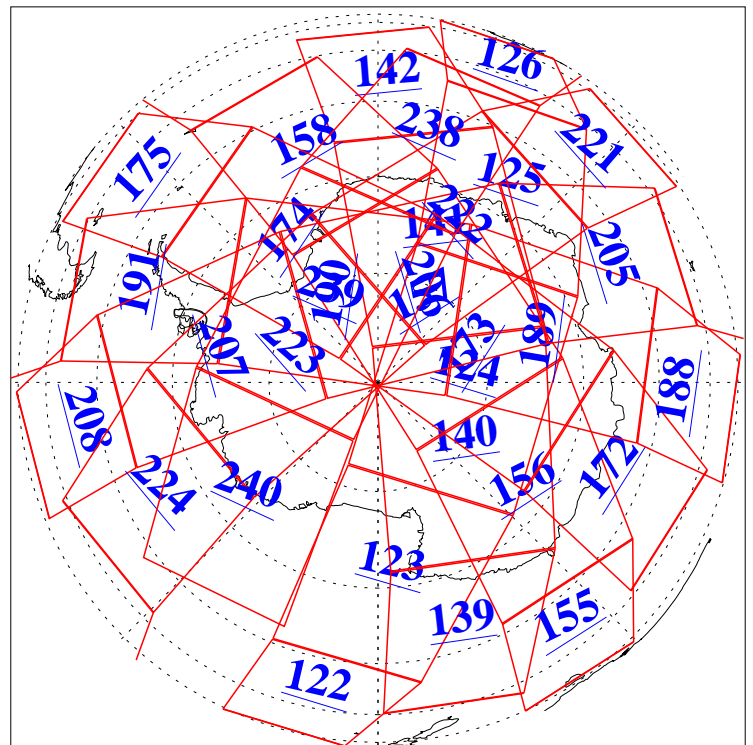

L1B Availability
AMSU Granules: 240
HSB Granules: 0
AIRS Granules: 240

14 Feb 2010
DoY 45
Aqua Day 2843
Granules: 1 to 120

Granules: 121 to 240

Legend: AMSU Available, HSB Available, AIRS Available

L1B Availability
AMSU Granules: 240
HSB Granules: 0
AIRS Granules: 240

14 Feb 2010
DoY 45
Aqua Day 2843
Ascending Granules

Descending Granules

Legend: AMSU Available, HSB Available, AIRS Available

L1B Availability
 AMSU Granules: 240
 HSB Granules: 0
 AIRS Granules: 240

14 Feb 2010
 DoY 45
 Aqua Day 2843

Northern Hemisphere Granules

Southern Hemisphere Granules

Legend: AMSU Available, HSB Available, AIRS Available