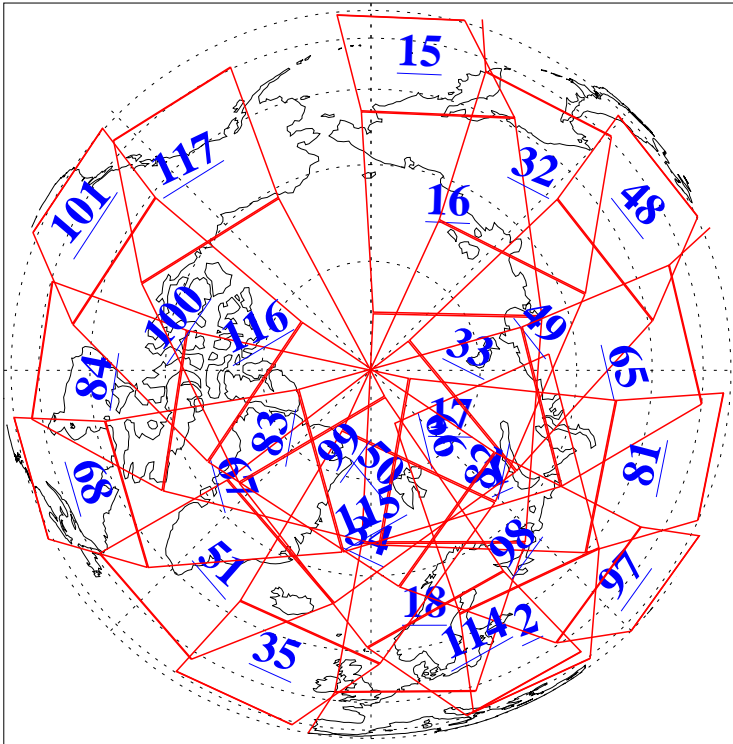

L1B Availability
AMSU Granules: 240
HSB Granules: 0
AIRS Granules: 240

14 Feb 2010
DoY 45
Aqua Day 2843
Granules: 1 to 120

Granules: 121 to 240

Legend: AMSU Available, HSB Available, AIRS Available

L1B Availability
AMSU Granules: 240
HSB Granules: 0
AIRS Granules: 240

14 Feb 2010
DoY 45
Aqua Day 2843
Ascending Granules

Descending Granules

Legend: AMSU Available, HSB Available, AIRS Available

L1B Availability
 AMSU Granules: 240
 HSB Granules: 0
 AIRS Granules: 240

14 Feb 2010
 DoY 45
 Aqua Day 2843

Northern Hemisphere Granules

Southern Hemisphere Granules

Legend: AMSU Available, HSB Available, AIRS Available