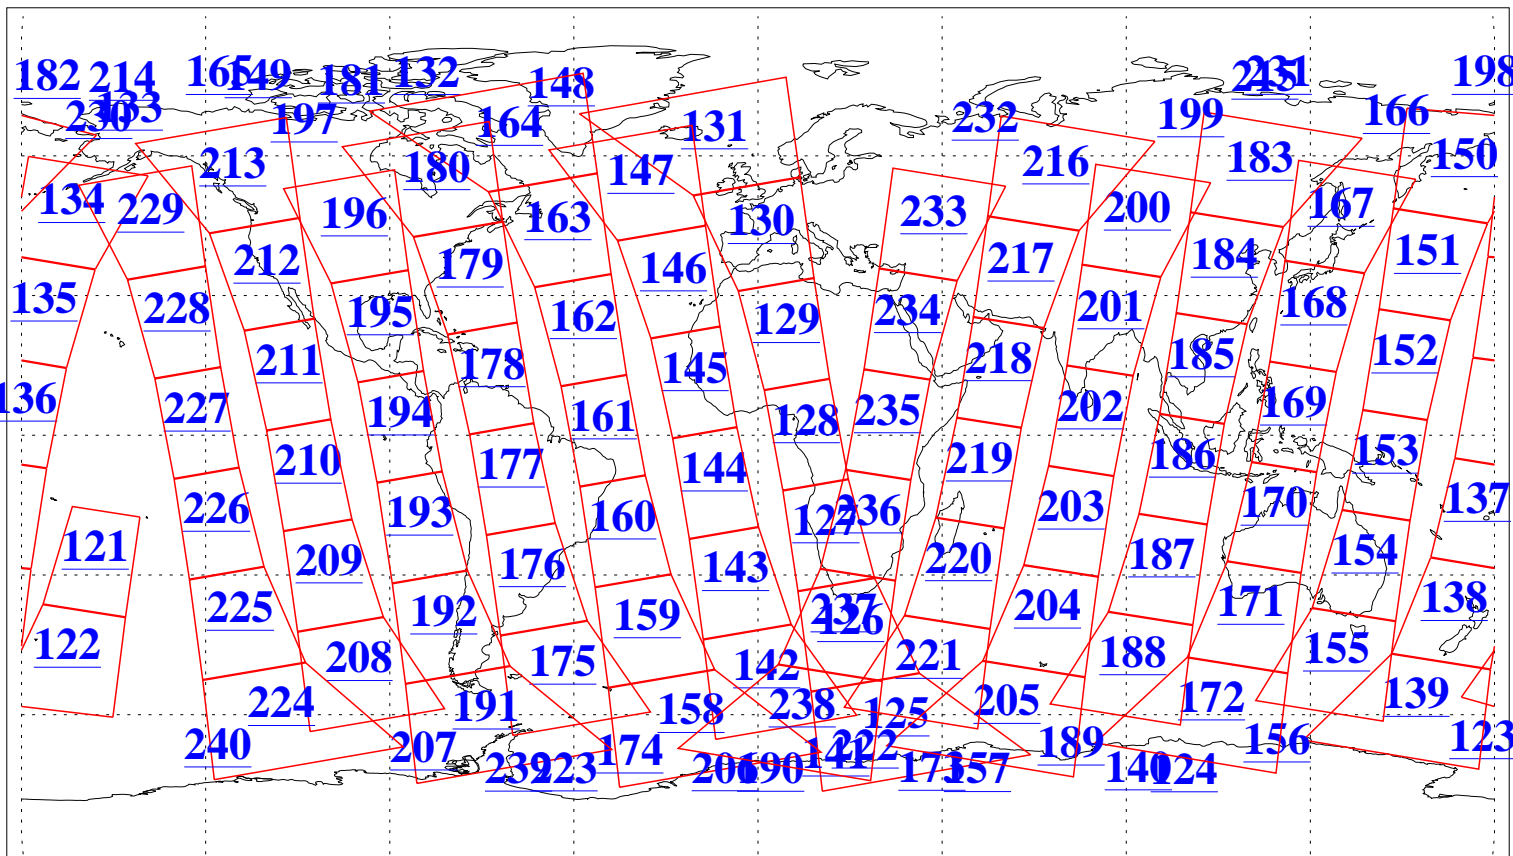

L1B Availability
AMSU Granules: 240
HSB Granules: 0
AIRS Granules: 240

14 Feb 2010
DoY 45
Aqua Day 2843
Granules: 1 to 120

Granules: 121 to 240

Legend: AMSU Available, HSB Available, AIRS Available

L1B Availability
AMSU Granules: 240
HSB Granules: 0
AIRS Granules: 240

14 Feb 2010
DoY 45
Aqua Day 2843
Ascending Granules

Descending Granules

Legend: AMSU Available, HSB Available, AIRS Available

L1B Availability
 AMSU Granules: 240
 HSB Granules: 0
 AIRS Granules: 240

14 Feb 2010
 DoY 45
 Aqua Day 2843

Northern Hemisphere Granules

Southern Hemisphere Granules

Legend: AMSU Available, HSB Available, AIRS Available