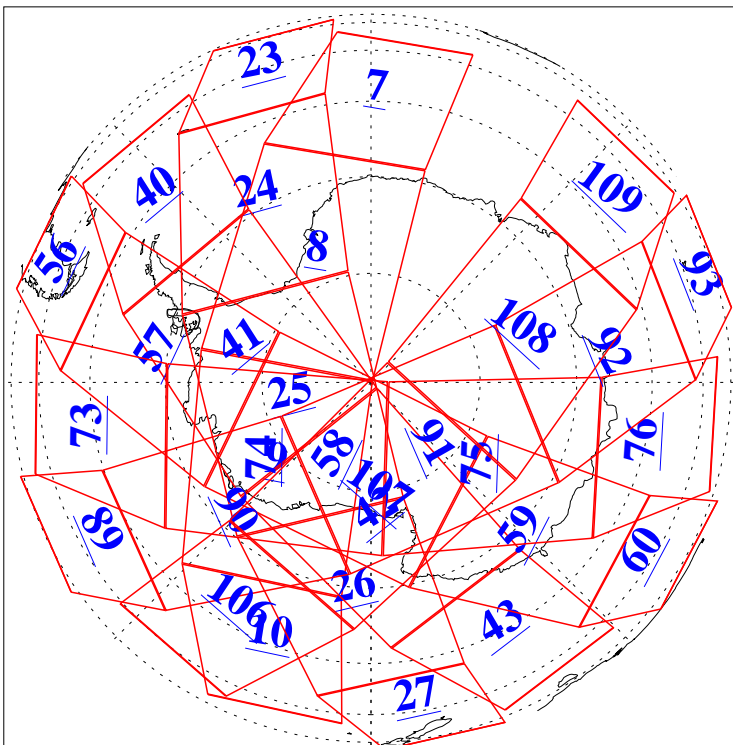

L1B Availability
AMSU Granules: 240
HSB Granules: 0
AIRS Granules: 240

14 Feb 2010
DoY 45
Aqua Day 2843
Granules: 1 to 120

Granules: 121 to 240

Legend: AMSU Available, HSB Available, AIRS Available

L1B Availability
AMSU Granules: 240
HSB Granules: 0
AIRS Granules: 240

14 Feb 2010
DoY 45
Aqua Day 2843
Ascending Granules

Descending Granules

Legend: AMSU Available, HSB Available, AIRS Available

L1B Availability
 AMSU Granules: 240
 HSB Granules: 0
 AIRS Granules: 240

14 Feb 2010
 DoY 45
 Aqua Day 2843

Northern Hemisphere Granules

Southern Hemisphere Granules

Legend: AMSU Available, HSB Available, AIRS Available