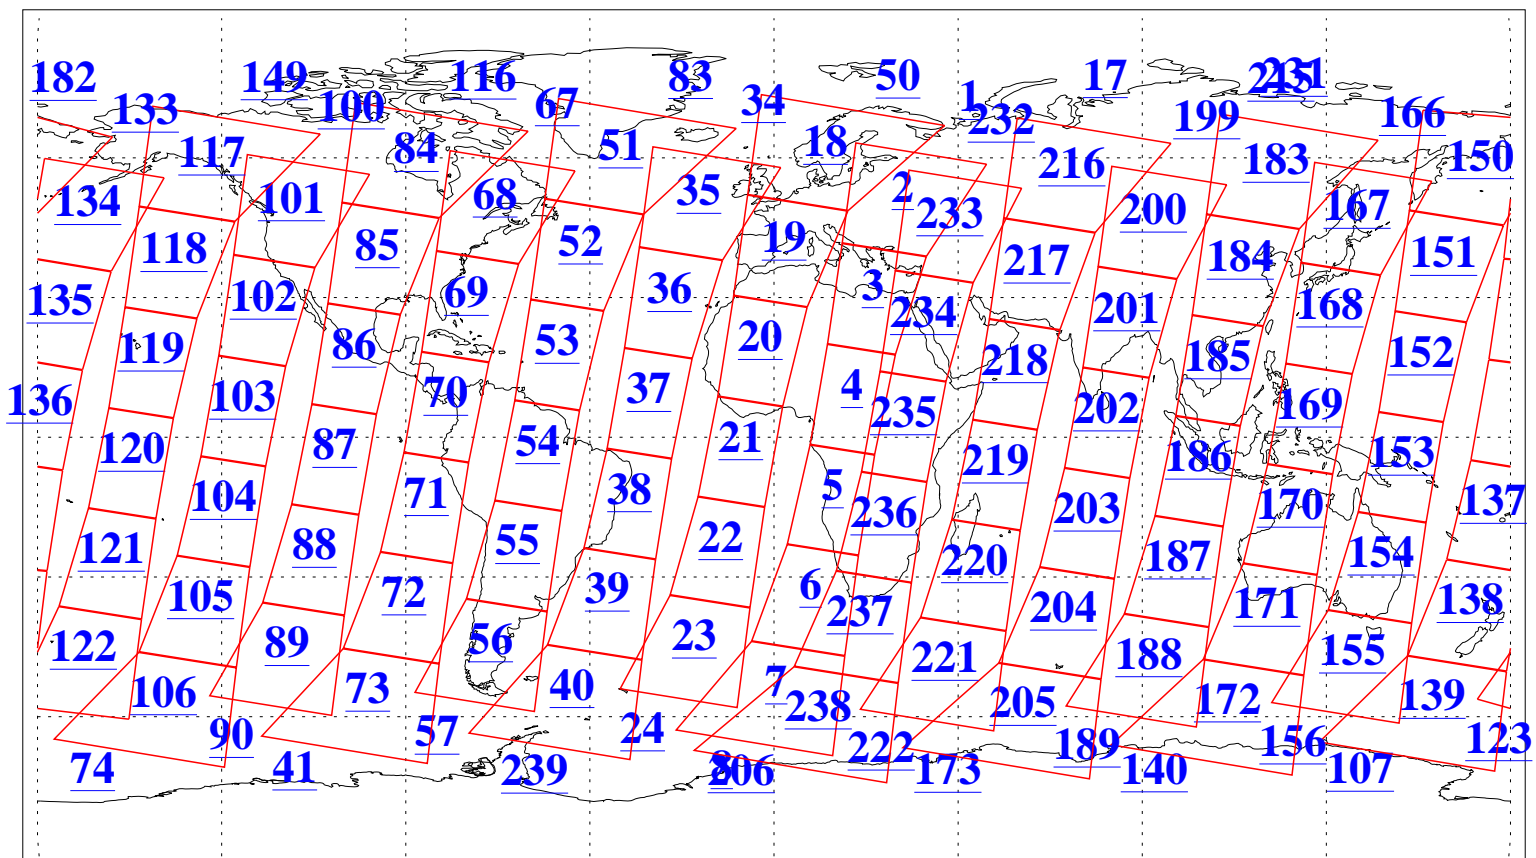

L1B Availability
AMSU Granules: 240
HSB Granules: 0
AIRS Granules: 240

14 Feb 2010
DoY 45
Aqua Day 2843
Granules: 1 to 120

Granules: 121 to 240

Legend: AMSU Available, HSB Available, AIRS Available

L1B Availability
AMSU Granules: 240
HSB Granules: 0
AIRS Granules: 240

14 Feb 2010
DoY 45
Aqua Day 2843
Ascending Granules

Descending Granules

Legend: AMSU Available, HSB Available, AIRS Available

L1B Availability
 AMSU Granules: 240
 HSB Granules: 0
 AIRS Granules: 240

14 Feb 2010
 DoY 45
 Aqua Day 2843

Northern Hemisphere Granules

Southern Hemisphere Granules

Legend: AMSU Available, HSB Available, AIRS Available