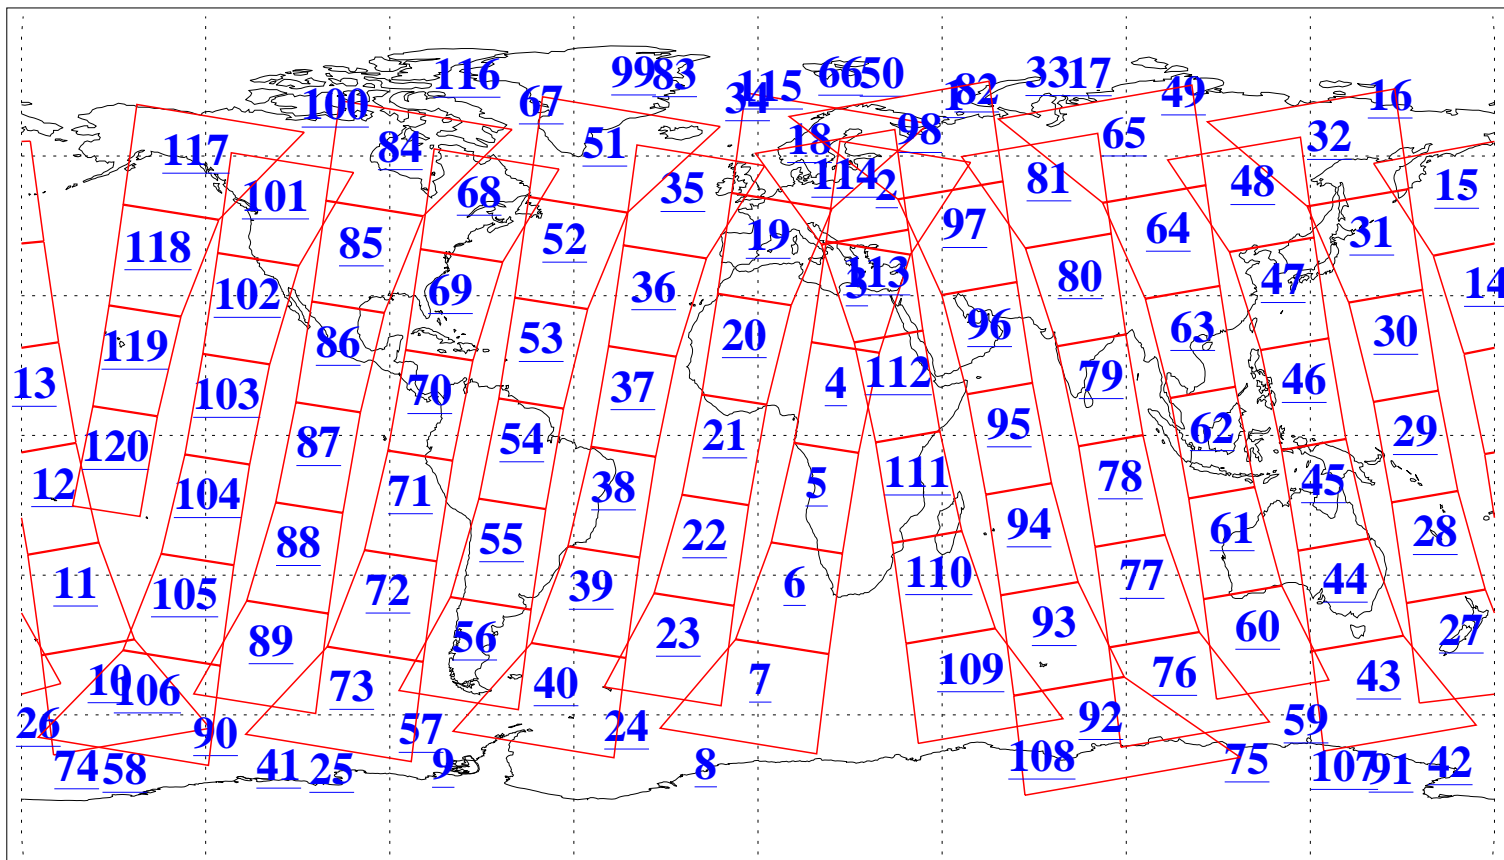

L1B Availability
AMSU Granules: 240
HSB Granules: 0
AIRS Granules: 240

14 Feb 2010
DoY 45
Aqua Day 2843
Granules: 1 to 120

Granules: 121 to 240

Legend: AMSU Available, HSB Available, AIRS Available

L1B Availability
AMSU Granules: 240
HSB Granules: 0
AIRS Granules: 240

14 Feb 2010
DoY 45
Aqua Day 2843
Ascending Granules

Descending Granules

Legend: AMSU Available, HSB Available, AIRS Available

L1B Availability
 AMSU Granules: 240
 HSB Granules: 0
 AIRS Granules: 240

14 Feb 2010
 DoY 45
 Aqua Day 2843

Northern Hemisphere Granules

Southern Hemisphere Granules

Legend: AMSU Available, HSB Available, AIRS Available