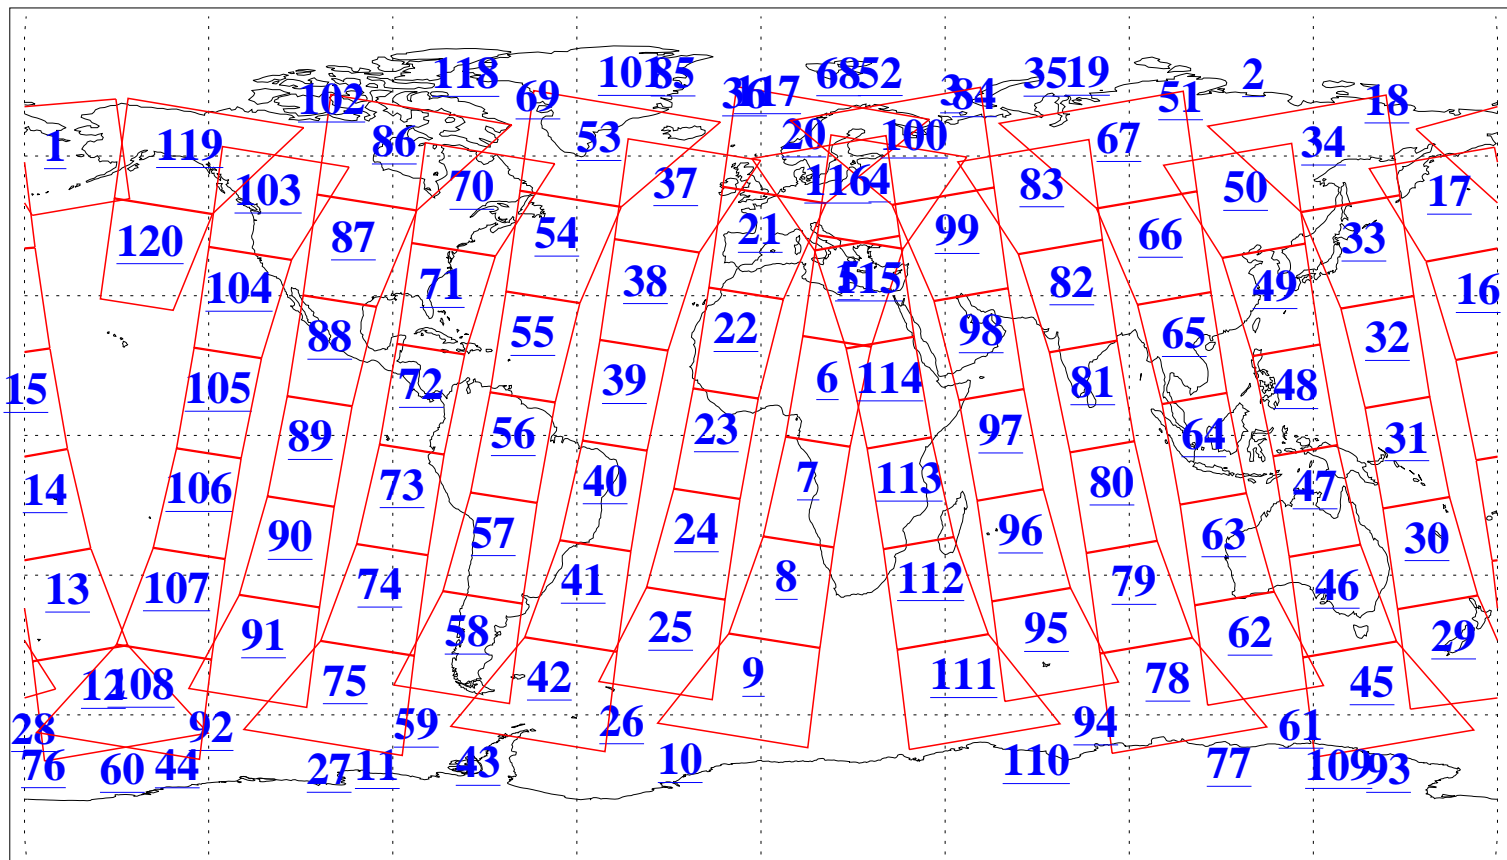

L1B Availability  
AMSU Granules: 240  
HSB Granules: 0  
AIRS Granules: 240

12 Feb 2010  
DoY 43  
Aqua Day 2841  
Granules: 1 to 120

Granules: 121 to 240

Legend: AMSU Available, HSB Available, AIRS Available

L1B Availability  
AMSU Granules: 240  
HSB Granules: 0  
AIRS Granules: 240

12 Feb 2010  
DoY 43  
Aqua Day 2841  
Ascending Granules

Descending Granules

Legend: AMSU Available, HSB Available, AIRS Available

L1B Availability  
 AMSU Granules: 240  
 HSB Granules: 0  
 AIRS Granules: 240

12 Feb 2010  
 DoY 43  
 Aqua Day 2841

Northern Hemisphere Granules

Southern Hemisphere Granules

Legend: AMSU Available, HSB Available, **AIRS Available**