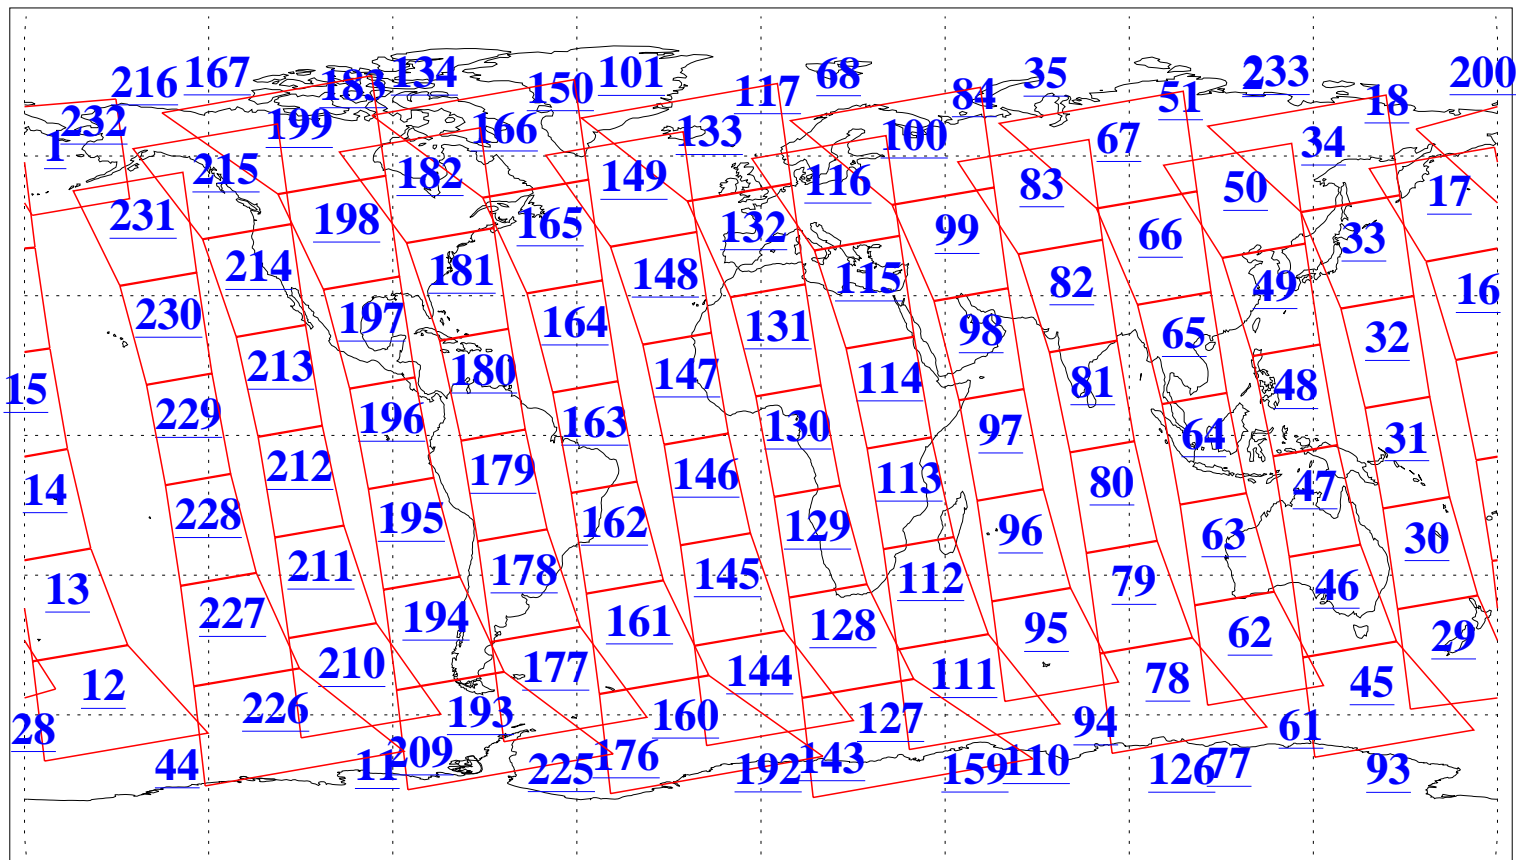

L1B Availability  
AMSU Granules: 240  
HSB Granules: 0  
AIRS Granules: 240

12 Feb 2010  
DoY 43  
Aqua Day 2841  
Granules: 1 to 120

Granules: 121 to 240

Legend: AMSU Available, HSB Available, AIRS Available

L1B Availability  
AMSU Granules: 240  
HSB Granules: 0  
AIRS Granules: 240

12 Feb 2010  
DoY 43  
Aqua Day 2841  
Ascending Granules

Descending Granules

Legend: AMSU Available, HSB Available, AIRS Available

L1B Availability  
 AMSU Granules: 240  
 HSB Granules: 0  
 AIRS Granules: 240

12 Feb 2010  
 DoY 43  
 Aqua Day 2841

Northern Hemisphere Granules

Southern Hemisphere Granules

Legend: AMSU Available, HSB Available, **AIRS Available**