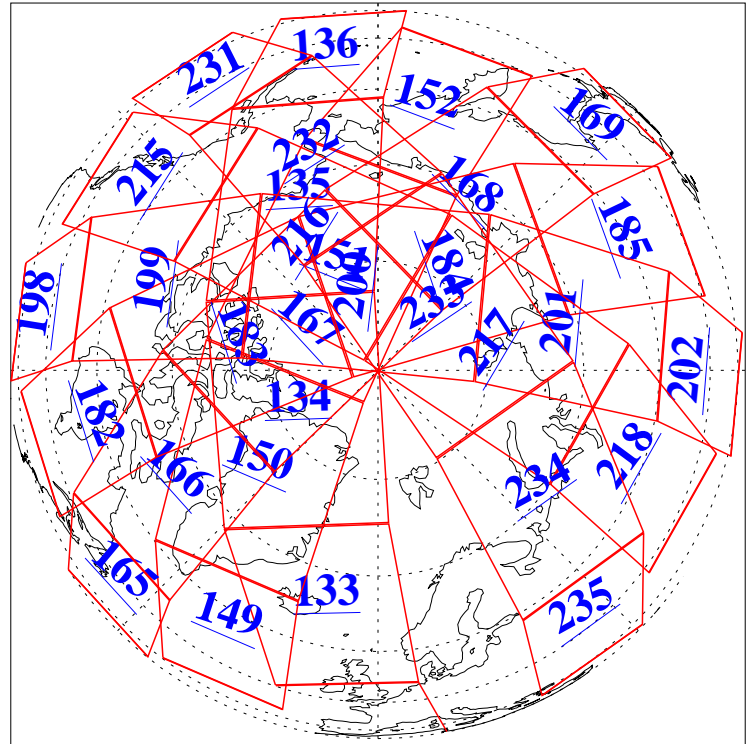

L1B Availability  
AMSU Granules: 240  
HSB Granules: 0  
AIRS Granules: 240

12 Feb 2010  
DoY 43  
Aqua Day 2841  
Ascending Granules

Descending Granules

Legend: AMSU Available, HSB Available, AIRS Available

L1B Availability  
 AMSU Granules: 240  
 HSB Granules: 0  
 AIRS Granules: 240

12 Feb 2010  
 DoY 43  
 Aqua Day 2841

Northern Hemisphere Granules

Southern Hemisphere Granules

Legend: AMSU Available, HSB Available, **AIRS Available**