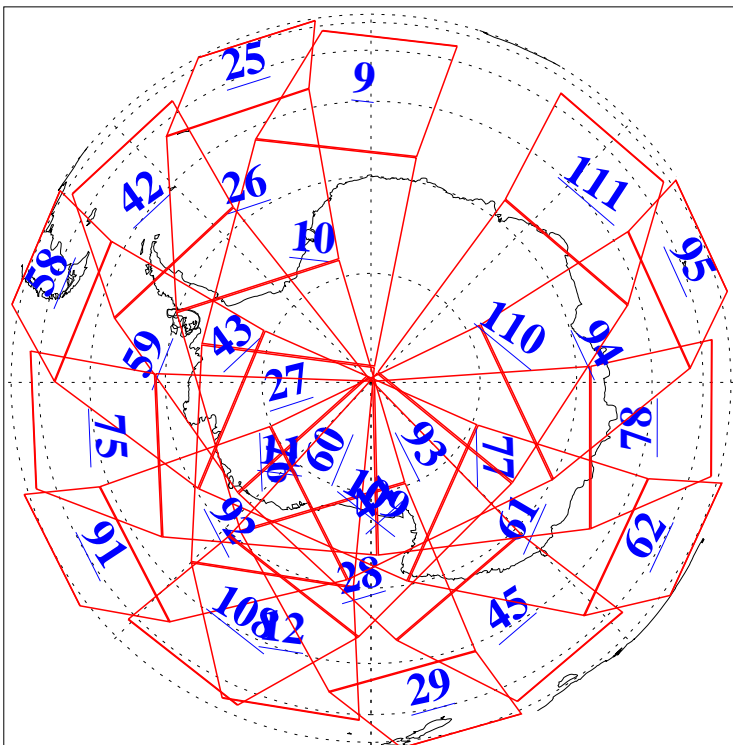

L1B Availability  
AMSU Granules: 240  
HSB Granules: 0  
AIRS Granules: 240

12 Feb 2010  
DoY 43  
Aqua Day 2841  
Granules: 1 to 120

Granules: 121 to 240

Legend: AMSU Available, HSB Available, AIRS Available

L1B Availability  
AMSU Granules: 240  
HSB Granules: 0  
AIRS Granules: 240

12 Feb 2010  
DoY 43  
Aqua Day 2841  
Ascending Granules

Descending Granules

Legend: AMSU Available, HSB Available, AIRS Available

L1B Availability  
 AMSU Granules: 240  
 HSB Granules: 0  
 AIRS Granules: 240

12 Feb 2010  
 DoY 43  
 Aqua Day 2841

Northern Hemisphere Granules

Southern Hemisphere Granules

Legend: AMSU Available, HSB Available, **AIRS Available**