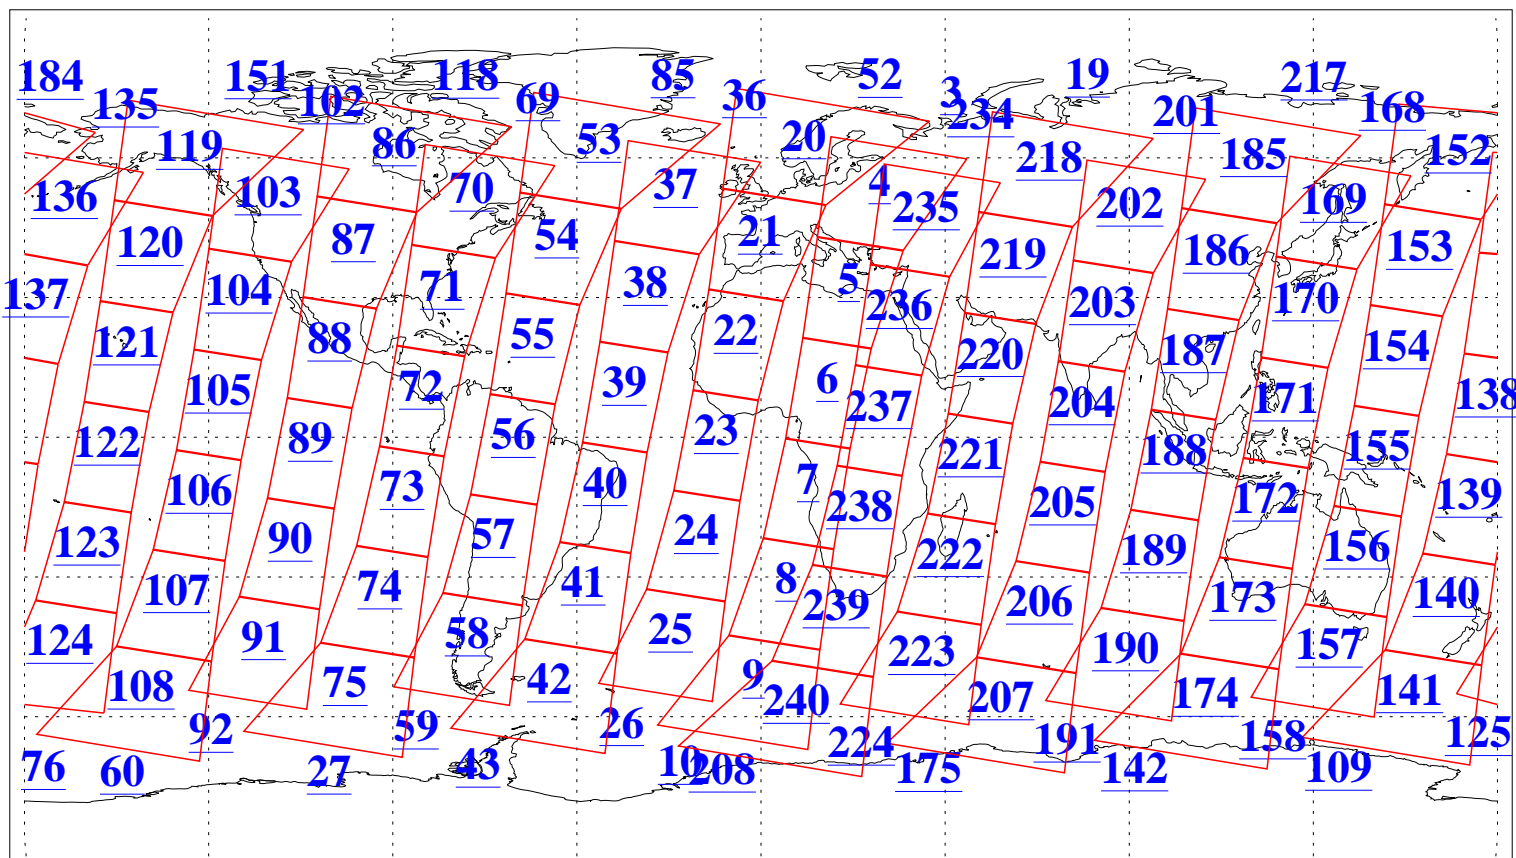

L1B Availability  
AMSU Granules: 240  
HSB Granules: 0  
AIRS Granules: 240

12 Feb 2010  
DoY 43  
Aqua Day 2841  
Granules: 1 to 120

Granules: 121 to 240

Legend: AMSU Available, HSB Available, AIRS Available

L1B Availability  
AMSU Granules: 240  
HSB Granules: 0  
AIRS Granules: 240

12 Feb 2010  
DoY 43  
Aqua Day 2841  
Ascending Granules

Descending Granules

Legend: AMSU Available, HSB Available, AIRS Available

L1B Availability  
 AMSU Granules: 240  
 HSB Granules: 0  
 AIRS Granules: 240

12 Feb 2010  
 DoY 43  
 Aqua Day 2841

Northern Hemisphere Granules

Southern Hemisphere Granules

Legend: AMSU Available, HSB Available, **AIRS Available**