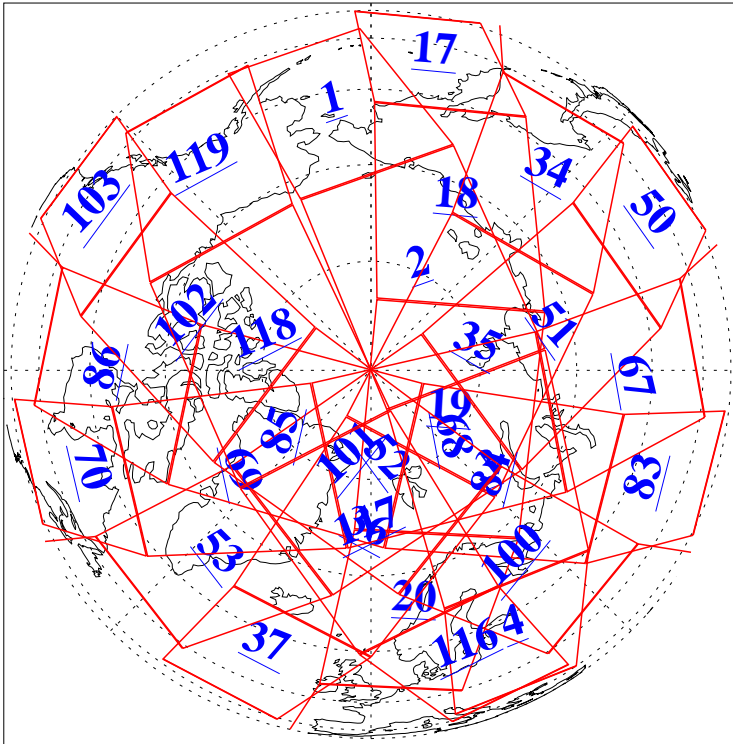

L1B Availability  
AMSU Granules: 240  
HSB Granules: 0  
AIRS Granules: 240

12 Feb 2010  
DoY 43  
Aqua Day 2841  
Granules: 1 to 120

Granules: 121 to 240

Legend: AMSU Available, HSB Available, AIRS Available

L1B Availability  
AMSU Granules: 240  
HSB Granules: 0  
AIRS Granules: 240

12 Feb 2010  
DoY 43  
Aqua Day 2841  
Ascending Granules

Descending Granules

Legend: AMSU Available, HSB Available, AIRS Available

L1B Availability  
 AMSU Granules: 240  
 HSB Granules: 0  
 AIRS Granules: 240

12 Feb 2010  
 DoY 43  
 Aqua Day 2841

Northern Hemisphere Granules

Southern Hemisphere Granules

Legend: AMSU Available, HSB Available, **AIRS Available**