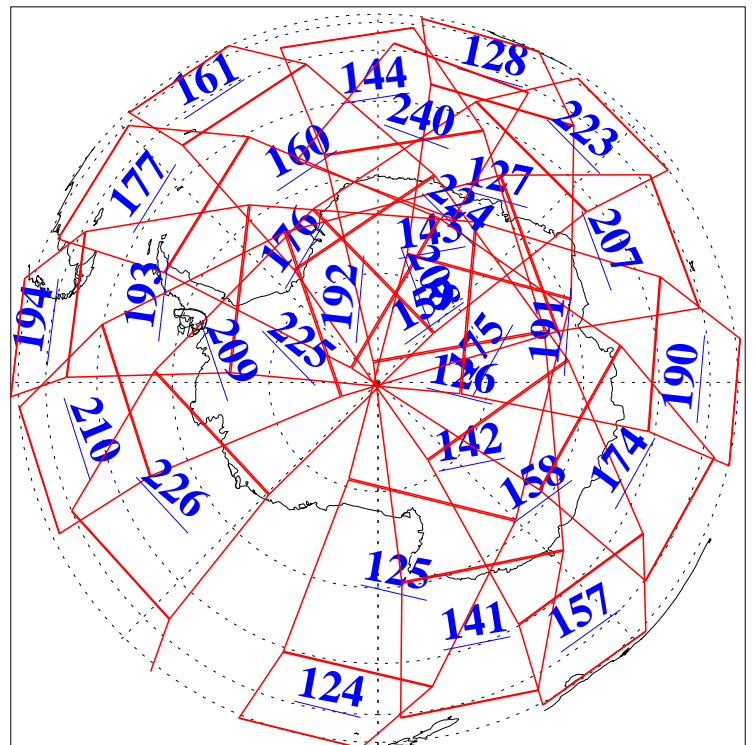

L1B Availability  
AMSU Granules: 240  
HSB Granules: 0  
AIRS Granules: 240

12 Feb 2010  
DoY 43  
Aqua Day 2841  
Granules: 1 to 120

Granules: 121 to 240

Legend: AMSU Available, HSB Available, AIRS Available

L1B Availability  
AMSU Granules: 240  
HSB Granules: 0  
AIRS Granules: 240

12 Feb 2010  
DoY 43  
Aqua Day 2841  
Ascending Granules

Descending Granules

Legend: AMSU Available, HSB Available, AIRS Available

L1B Availability  
 AMSU Granules: 240  
 HSB Granules: 0  
 AIRS Granules: 240

12 Feb 2010  
 DoY 43  
 Aqua Day 2841

Northern Hemisphere Granules

Southern Hemisphere Granules

Legend: AMSU Available, HSB Available, **AIRS Available**