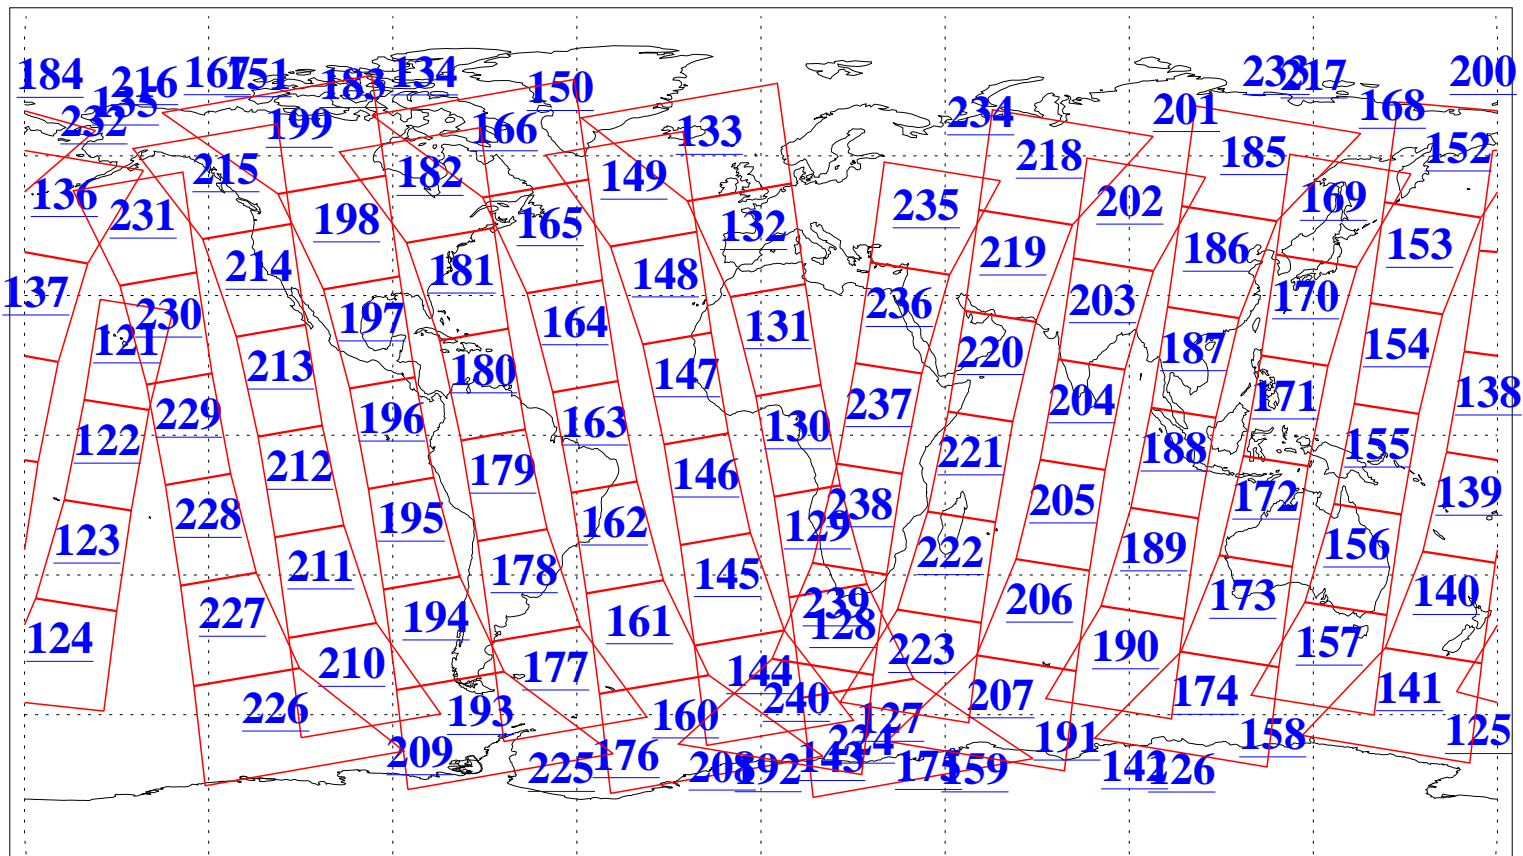

L1B Availability  
AMSU Granules: 240  
HSB Granules: 0  
AIRS Granules: 240

12 Feb 2010  
DoY 43  
Aqua Day 2841  
Granules: 1 to 120

Granules: 121 to 240

Legend: AMSU Available, HSB Available, AIRS Available

L1B Availability  
AMSU Granules: 240  
HSB Granules: 0  
AIRS Granules: 240

12 Feb 2010  
DoY 43  
Aqua Day 2841  
Ascending Granules

Descending Granules

Legend: AMSU Available, HSB Available, AIRS Available

L1B Availability  
 AMSU Granules: 240  
 HSB Granules: 0  
 AIRS Granules: 240

12 Feb 2010  
 DoY 43  
 Aqua Day 2841

Northern Hemisphere Granules

Southern Hemisphere Granules

Legend: AMSU Available, HSB Available, **AIRS Available**