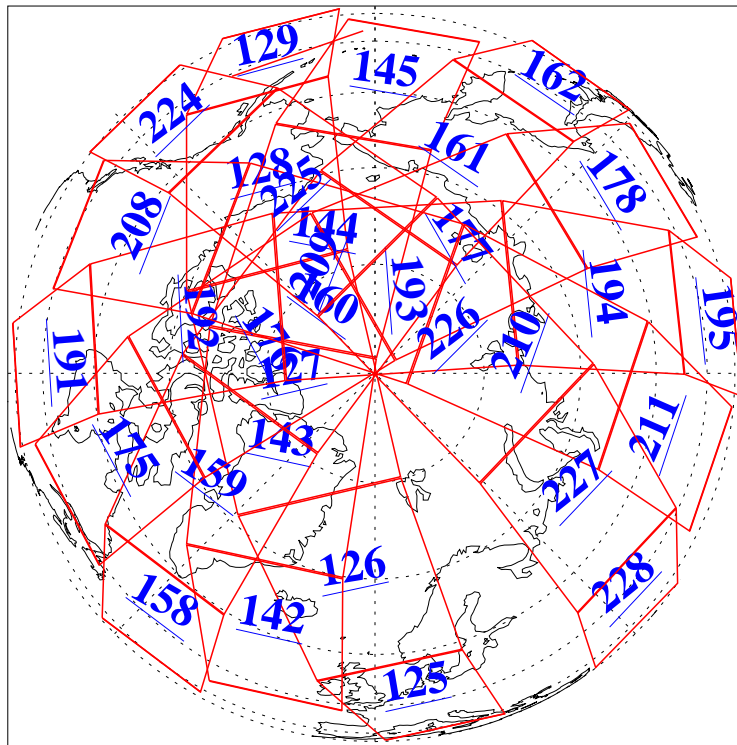

L1B Availability
AMSU Granules: 240
HSB Granules: 0
AIRS Granules: 240

11 Feb 2010
DoY 42
Aqua Day 2840
Granules: 1 to 120

Granules: 121 to 240

Legend: AMSU Available, HSB Available, AIRS Available

L1B Availability
AMSU Granules: 240
HSB Granules: 0
AIRS Granules: 240

11 Feb 2010
DoY 42
Aqua Day 2840
Ascending Granules

Descending Granules

Legend: AMSU Available, HSB Available, AIRS Available

L1B Availability
AMSU Granules: 240
HSB Granules: 0
AIRS Granules: 240

11 Feb 2010
DoY 42
Aqua Day 2840

Northern Hemisphere Granules

Southern Hemisphere Granules

Legend: AMSU Available, HSB Available, AIRS Available