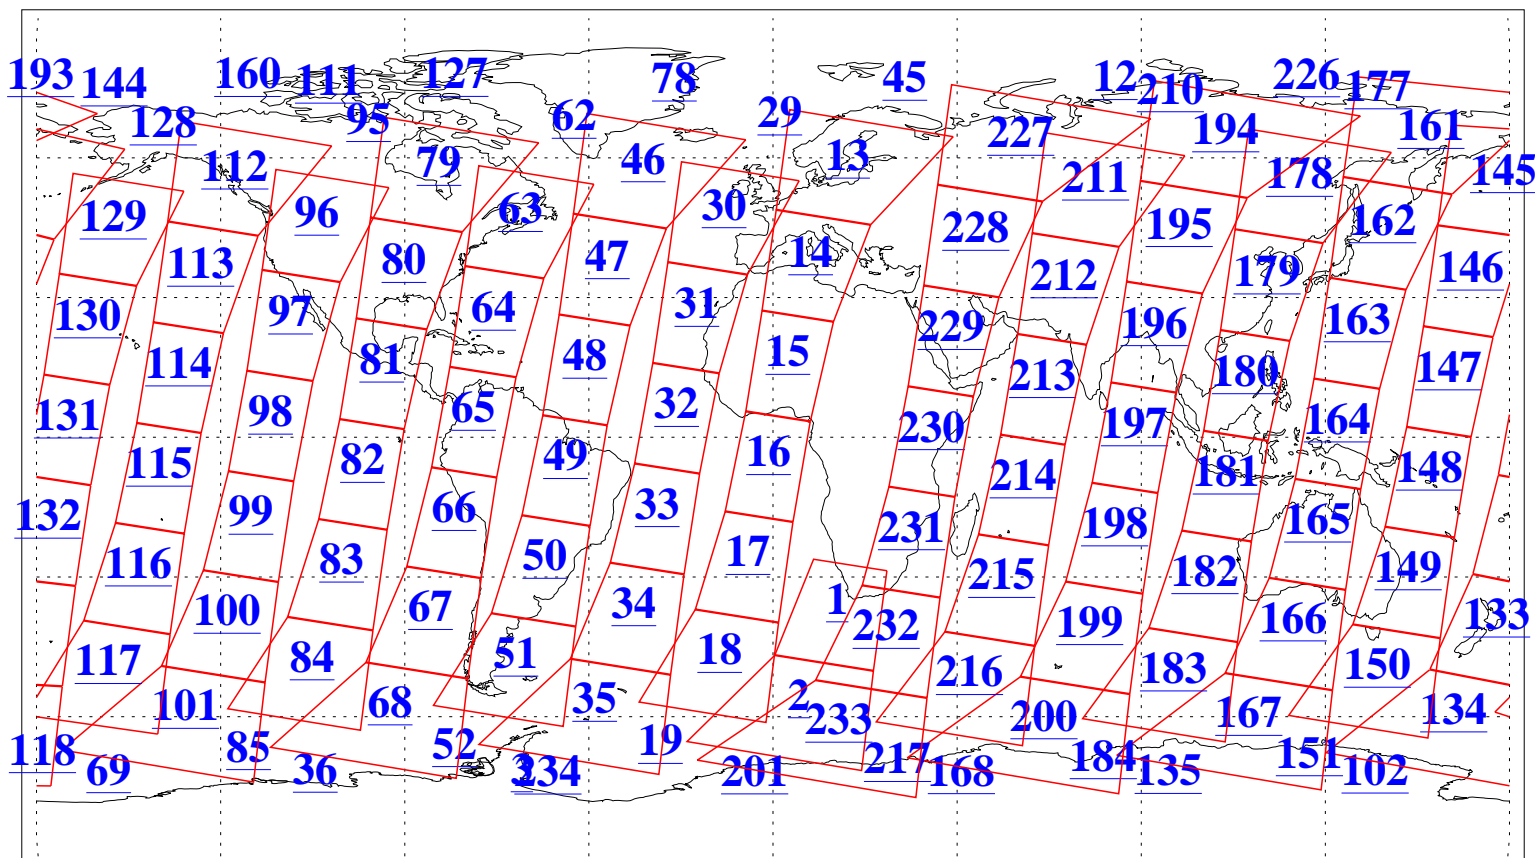

L1B Availability
AMSU Granules: 240
HSB Granules: 0
AIRS Granules: 240

11 Feb 2010
DoY 42
Aqua Day 2840
Granules: 1 to 120

Granules: 121 to 240

Legend: AMSU Available, HSB Available, AIRS Available

L1B Availability
AMSU Granules: 240
HSB Granules: 0
AIRS Granules: 240

11 Feb 2010
DoY 42
Aqua Day 2840
Ascending Granules

Descending Granules

Legend: AMSU Available, HSB Available, AIRS Available

L1B Availability
AMSU Granules: 240
HSB Granules: 0
AIRS Granules: 240

11 Feb 2010
DoY 42
Aqua Day 2840

Northern Hemisphere Granules

Southern Hemisphere Granules

Legend: AMSU Available, HSB Available, AIRS Available