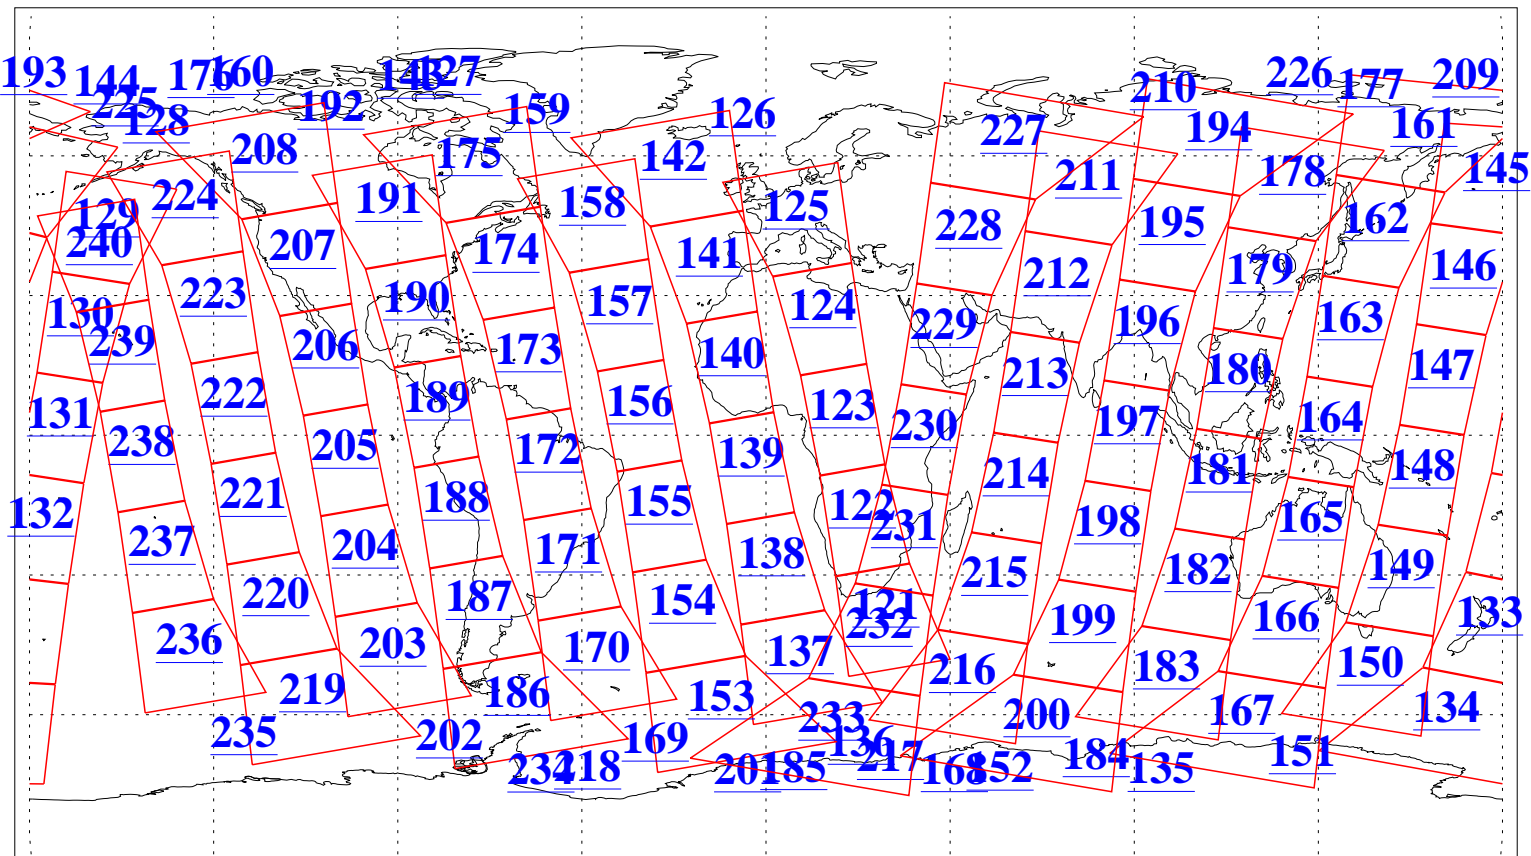

L1B Availability
AMSU Granules: 240
HSB Granules: 0
AIRS Granules: 240

11 Feb 2010
DoY 42
Aqua Day 2840
Granules: 1 to 120

Granules: 121 to 240

Legend: AMSU Available, HSB Available, AIRS Available

L1B Availability
AMSU Granules: 240
HSB Granules: 0
AIRS Granules: 240

11 Feb 2010
DoY 42
Aqua Day 2840
Ascending Granules

Descending Granules

Legend: AMSU Available, HSB Available, AIRS Available

L1B Availability
AMSU Granules: 240
HSB Granules: 0
AIRS Granules: 240

11 Feb 2010
DoY 42
Aqua Day 2840

Northern Hemisphere Granules

Southern Hemisphere Granules

Legend: AMSU Available, HSB Available, AIRS Available