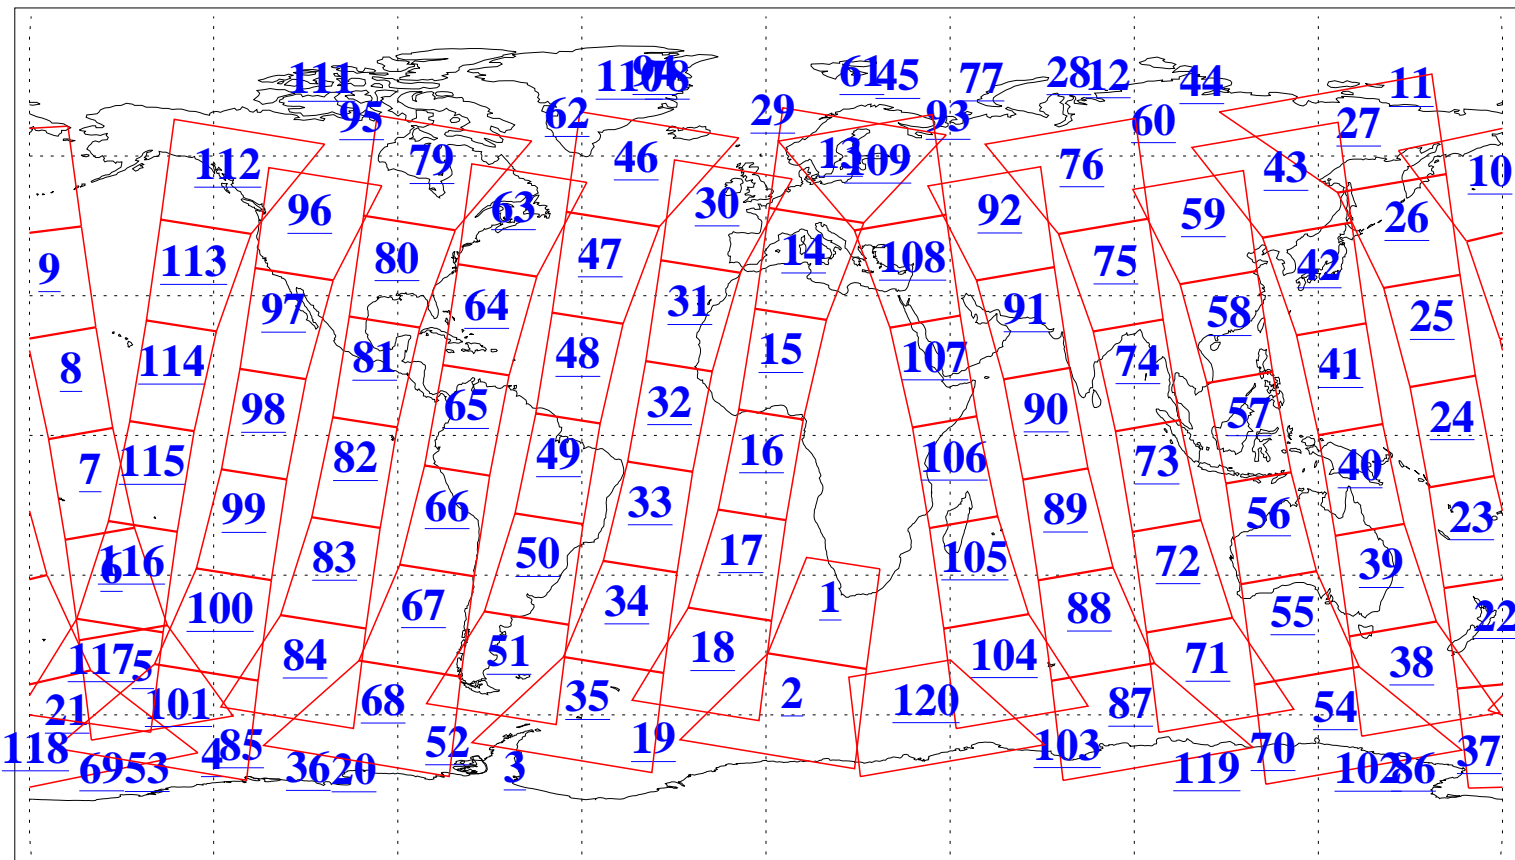

L1B Availability
AMSU Granules: 240
HSB Granules: 0
AIRS Granules: 240

11 Feb 2010
DoY 42
Aqua Day 2840
Granules: 1 to 120

Granules: 121 to 240

Legend: AMSU Available, HSB Available, AIRS Available

L1B Availability
AMSU Granules: 240
HSB Granules: 0
AIRS Granules: 240

11 Feb 2010
DoY 42
Aqua Day 2840
Ascending Granules

Descending Granules

Legend: AMSU Available, HSB Available, AIRS Available

L1B Availability
AMSU Granules: 240
HSB Granules: 0
AIRS Granules: 240

11 Feb 2010
DoY 42
Aqua Day 2840

Northern Hemisphere Granules

Southern Hemisphere Granules

Legend: AMSU Available, HSB Available, AIRS Available