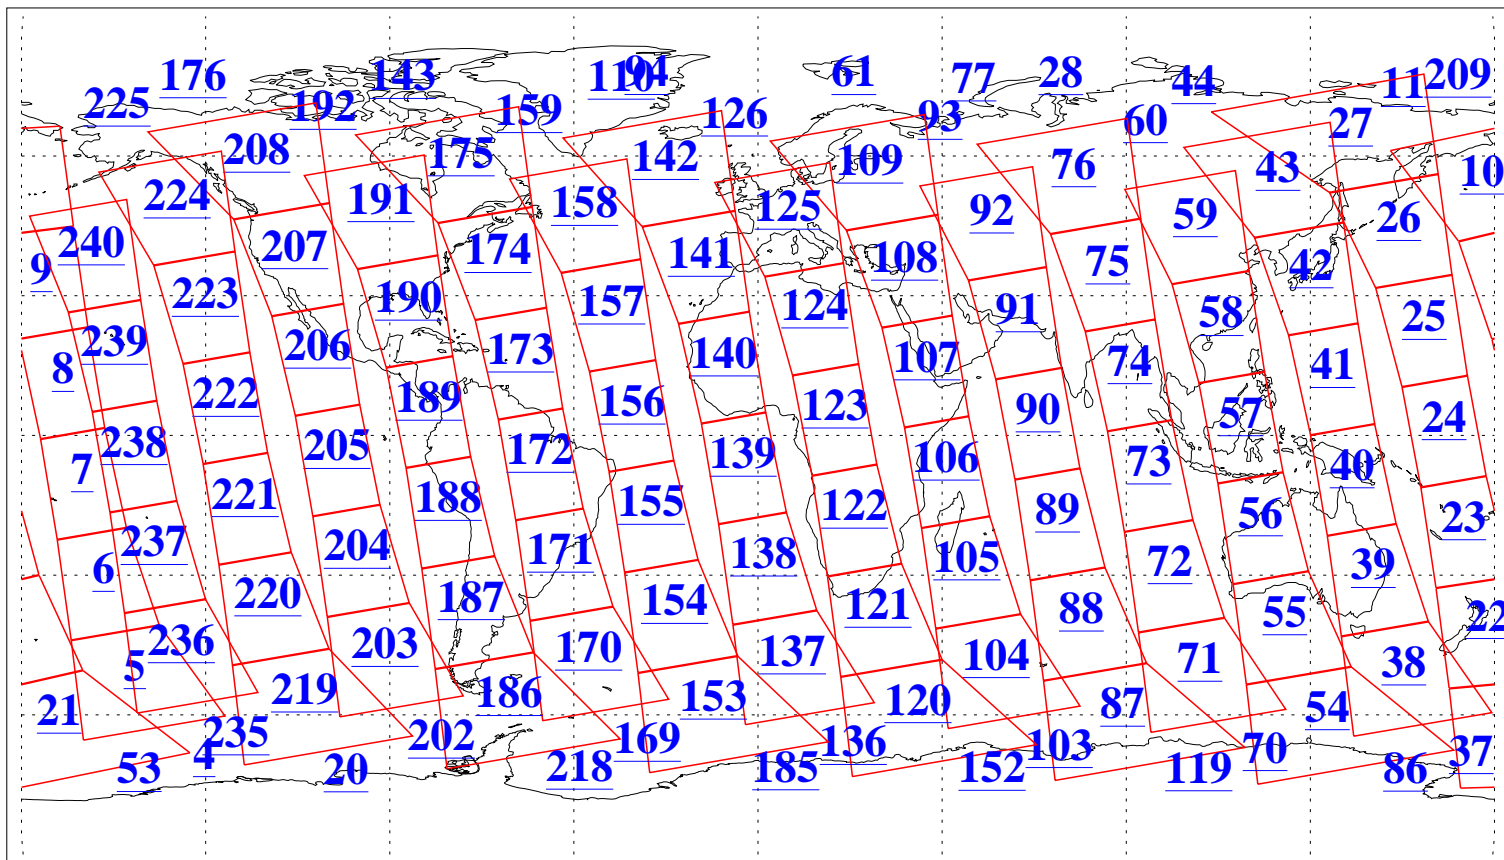

L1B Availability
AMSU Granules: 240
HSB Granules: 0
AIRS Granules: 240

11 Feb 2010
DoY 42
Aqua Day 2840
Granules: 1 to 120

Granules: 121 to 240

Legend: AMSU Available, HSB Available, AIRS Available

L1B Availability
AMSU Granules: 240
HSB Granules: 0
AIRS Granules: 240

11 Feb 2010
DoY 42
Aqua Day 2840
Ascending Granules

Descending Granules

Legend: AMSU Available, HSB Available, AIRS Available

L1B Availability
AMSU Granules: 240
HSB Granules: 0
AIRS Granules: 240

11 Feb 2010
DoY 42
Aqua Day 2840

Northern Hemisphere Granules

Southern Hemisphere Granules

Legend: AMSU Available, HSB Available, AIRS Available