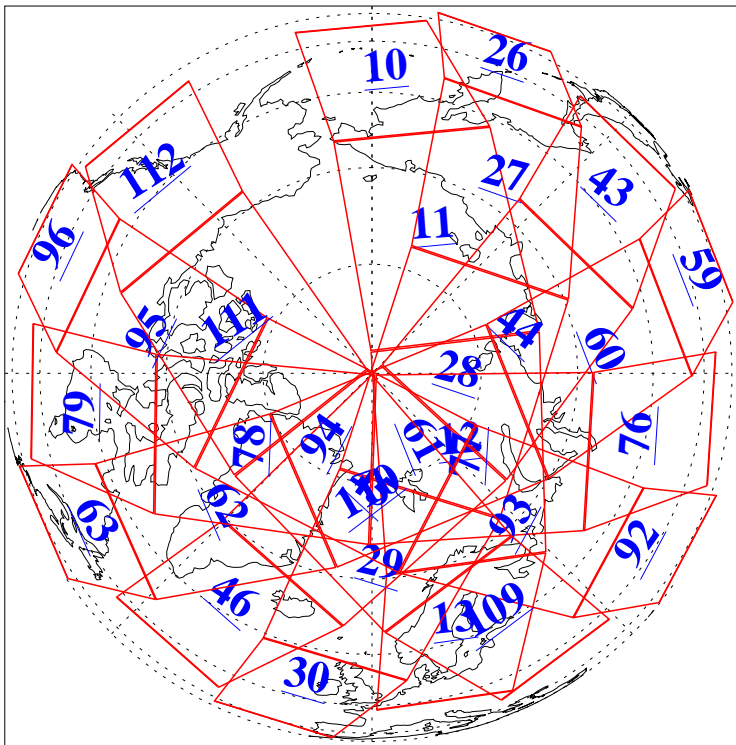

L1B Availability
AMSU Granules: 240
HSB Granules: 0
AIRS Granules: 240

11 Feb 2010
DoY 42
Aqua Day 2840
Granules: 1 to 120

Granules: 121 to 240

Legend: AMSU Available, HSB Available, AIRS Available

L1B Availability
AMSU Granules: 240
HSB Granules: 0
AIRS Granules: 240

11 Feb 2010
DoY 42
Aqua Day 2840
Ascending Granules

Descending Granules

Legend: AMSU Available, HSB Available, AIRS Available

L1B Availability
AMSU Granules: 240
HSB Granules: 0
AIRS Granules: 240

11 Feb 2010
DoY 42
Aqua Day 2840

Northern Hemisphere Granules

Southern Hemisphere Granules

Legend: AMSU Available, HSB Available, AIRS Available