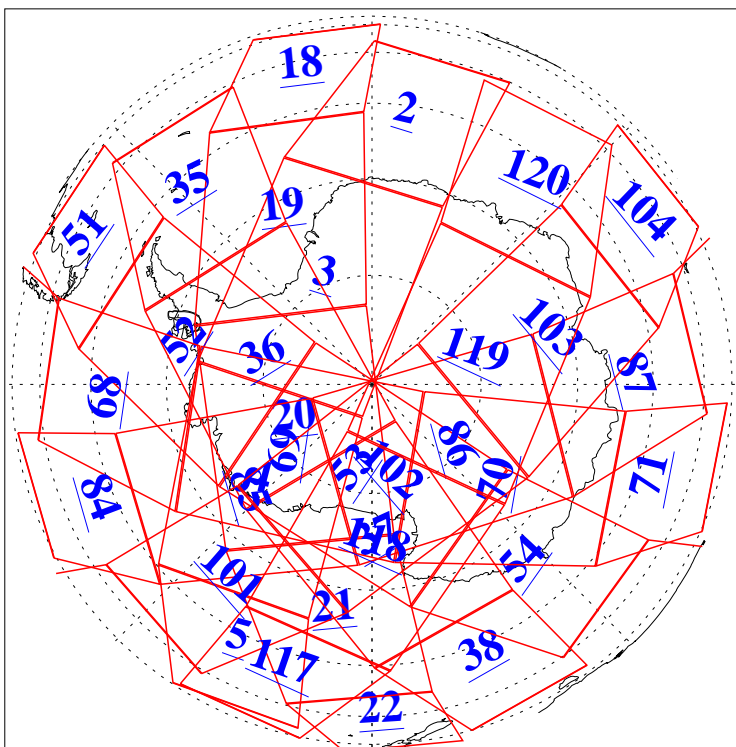

L1B Availability
AMSU Granules: 240
HSB Granules: 0
AIRS Granules: 240

11 Feb 2010
DoY 42
Aqua Day 2840
Granules: 1 to 120

Granules: 121 to 240

Legend: AMSU Available, HSB Available, AIRS Available

L1B Availability
AMSU Granules: 240
HSB Granules: 0
AIRS Granules: 240

11 Feb 2010
DoY 42
Aqua Day 2840
Ascending Granules

Descending Granules

Legend: AMSU Available, HSB Available, AIRS Available

L1B Availability
AMSU Granules: 240
HSB Granules: 0
AIRS Granules: 240

11 Feb 2010
DoY 42
Aqua Day 2840

Northern Hemisphere Granules

Southern Hemisphere Granules

Legend: AMSU Available, HSB Available, AIRS Available