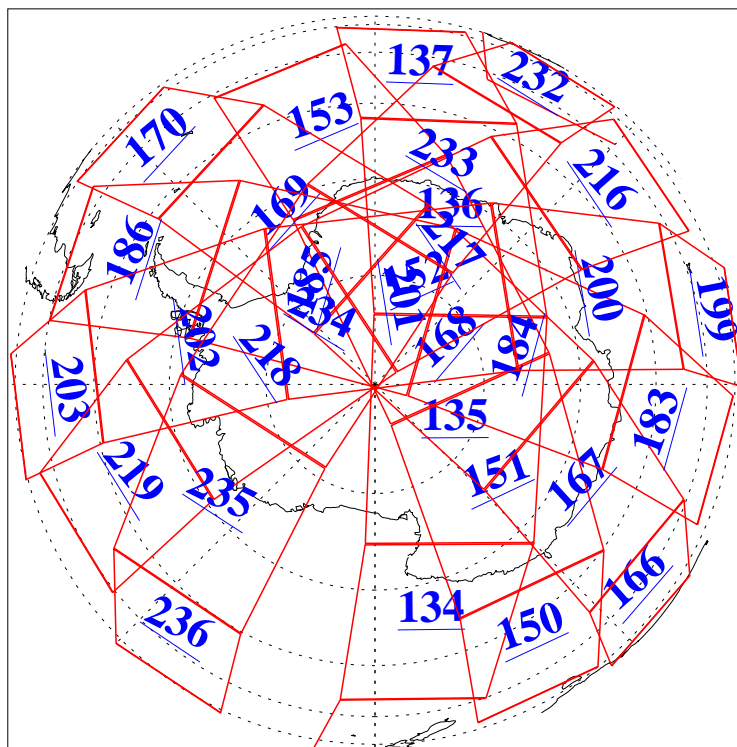

L1B Availability
AMSU Granules: 240
HSB Granules: 0
AIRS Granules: 240

11 Feb 2010
DoY 42
Aqua Day 2840
Granules: 1 to 120

Granules: 121 to 240

Legend: AMSU Available, HSB Available, AIRS Available

L1B Availability
AMSU Granules: 240
HSB Granules: 0
AIRS Granules: 240

11 Feb 2010
DoY 42
Aqua Day 2840
Ascending Granules

Descending Granules

Legend: AMSU Available, HSB Available, AIRS Available

L1B Availability
AMSU Granules: 240
HSB Granules: 0
AIRS Granules: 240

11 Feb 2010
DoY 42
Aqua Day 2840

Northern Hemisphere Granules

Southern Hemisphere Granules

Legend: AMSU Available, HSB Available, AIRS Available