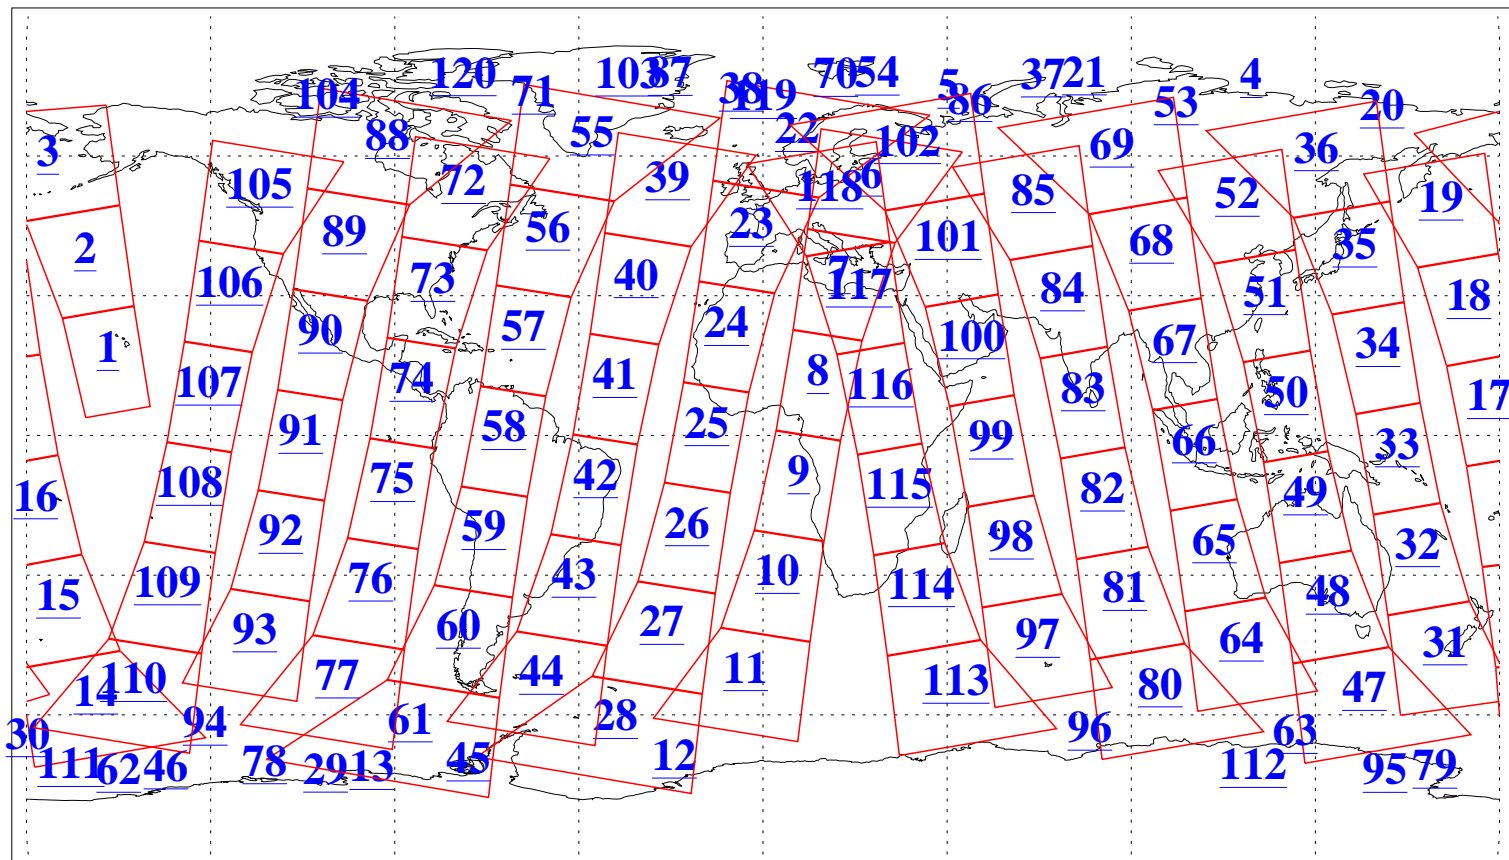

L1B Availability
AMSU Granules: 240
HSB Granules: 0
AIRS Granules: 240

10 Feb 2010
DoY 41
Aqua Day 2839
Granules: 1 to 120

Granules: 121 to 240

Legend: AMSU Available, HSB Available, AIRS Available

L1B Availability
AMSU Granules: 240
HSB Granules: 0
AIRS Granules: 240

10 Feb 2010
DoY 41
Aqua Day 2839
Ascending Granules

Descending Granules

Legend: AMSU Available, HSB Available, AIRS Available

L1B Availability
 AMSU Granules: 240
 HSB Granules: 0
 AIRS Granules: 240

10 Feb 2010
 DoY 41
 Aqua Day 2839

Northern Hemisphere Granules

Southern Hemisphere Granules

Legend: AMSU Available, HSB Available, AIRS Available