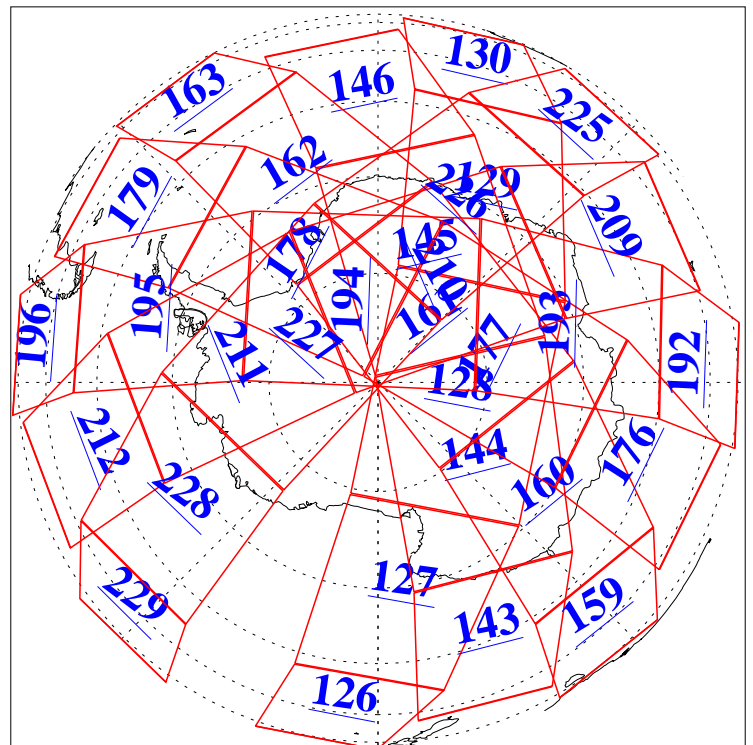

L1B Availability
AMSU Granules: 240
HSB Granules: 0
AIRS Granules: 240

10 Feb 2010
DoY 41
Aqua Day 2839
Granules: 1 to 120

Granules: 121 to 240

Legend: AMSU Available, HSB Available, AIRS Available

L1B Availability
AMSU Granules: 240
HSB Granules: 0
AIRS Granules: 240

10 Feb 2010
DoY 41
Aqua Day 2839
Ascending Granules

Descending Granules

Legend: AMSU Available, HSB Available, AIRS Available

L1B Availability
 AMSU Granules: 240
 HSB Granules: 0
 AIRS Granules: 240

10 Feb 2010
 DoY 41
 Aqua Day 2839

Northern Hemisphere Granules

Southern Hemisphere Granules

Legend: AMSU Available, HSB Available, AIRS Available