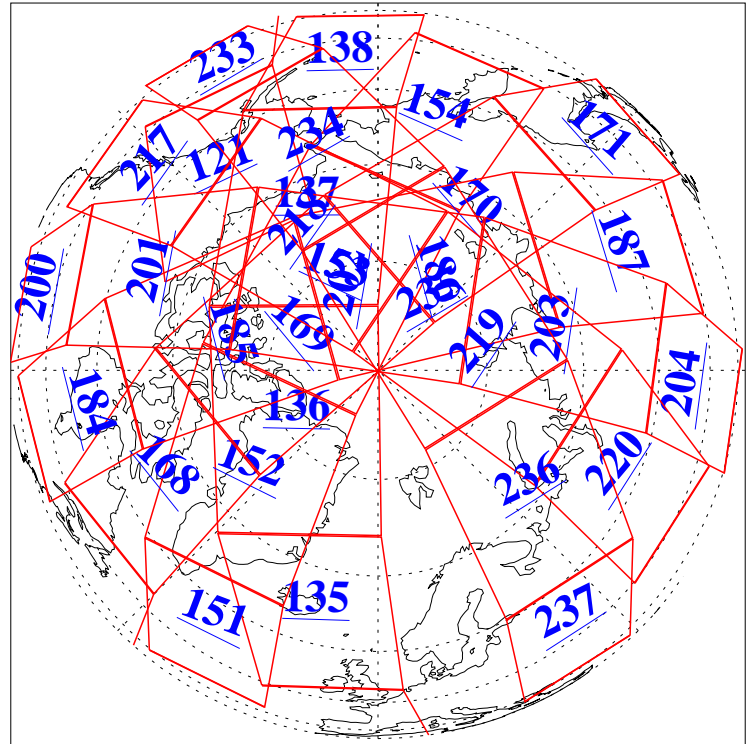

L1B Availability
AMSU Granules: 240
HSB Granules: 0
AIRS Granules: 240

10 Feb 2010
DoY 41
Aqua Day 2839
Granules: 1 to 120

Granules: 121 to 240

Legend: AMSU Available, HSB Available, AIRS Available

L1B Availability
AMSU Granules: 240
HSB Granules: 0
AIRS Granules: 240

10 Feb 2010
DoY 41
Aqua Day 2839
Ascending Granules

Descending Granules

Legend: AMSU Available, HSB Available, AIRS Available

L1B Availability
 AMSU Granules: 240
 HSB Granules: 0
 AIRS Granules: 240

10 Feb 2010
 DoY 41
 Aqua Day 2839

Northern Hemisphere Granules

Southern Hemisphere Granules

Legend: AMSU Available, HSB Available, AIRS Available