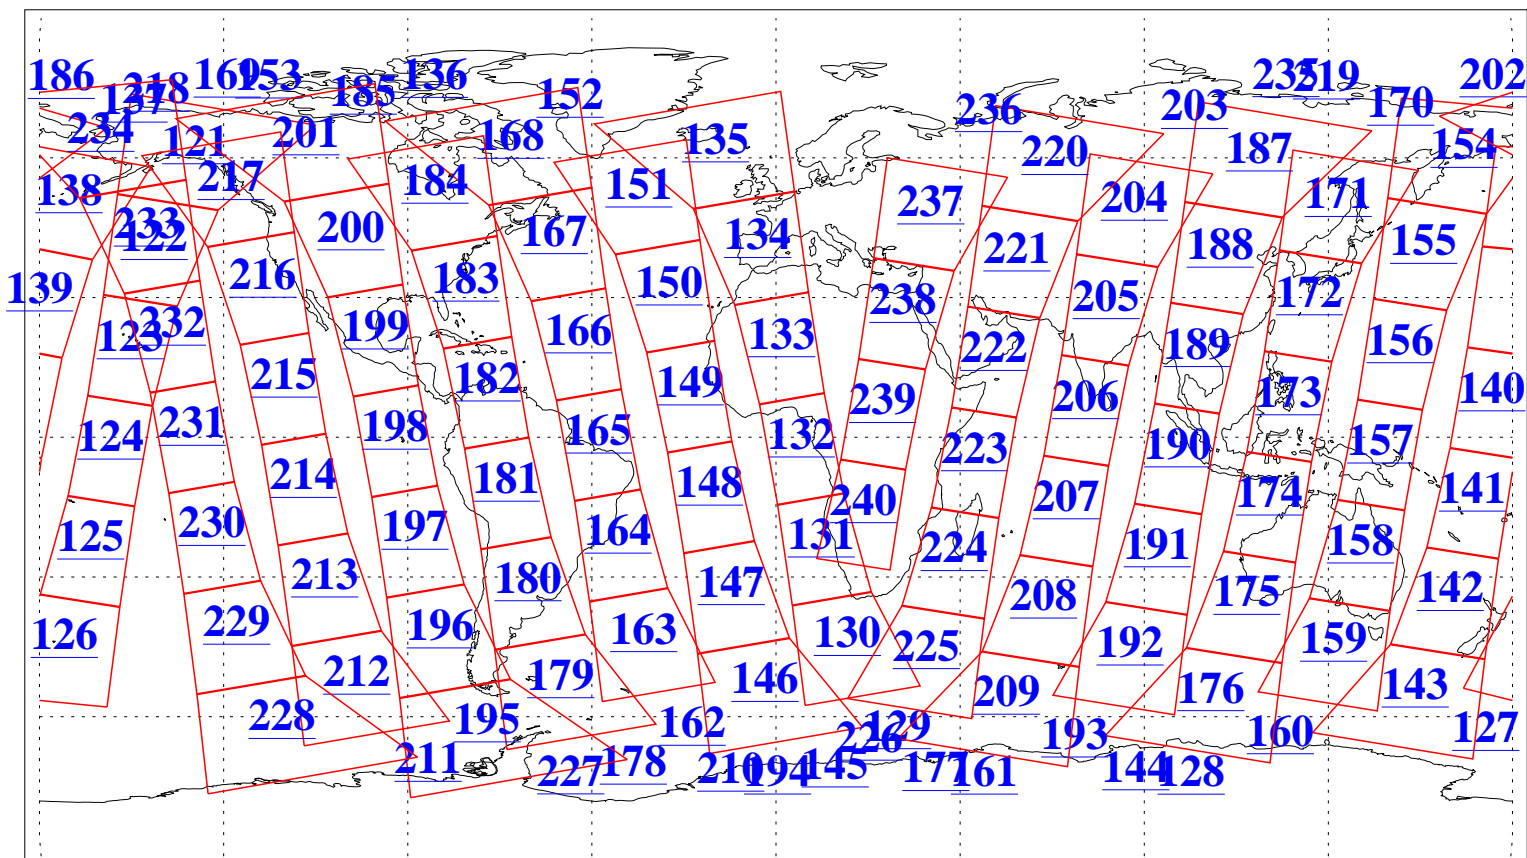

L1B Availability
AMSU Granules: 240
HSB Granules: 0
AIRS Granules: 240

10 Feb 2010
DoY 41
Aqua Day 2839
Granules: 1 to 120

Granules: 121 to 240

Legend: AMSU Available, HSB Available, AIRS Available

L1B Availability
AMSU Granules: 240
HSB Granules: 0
AIRS Granules: 240

10 Feb 2010
DoY 41
Aqua Day 2839
Ascending Granules

Descending Granules

Legend: AMSU Available, HSB Available, AIRS Available

L1B Availability
 AMSU Granules: 240
 HSB Granules: 0
 AIRS Granules: 240

10 Feb 2010
 DoY 41
 Aqua Day 2839

Northern Hemisphere Granules

Southern Hemisphere Granules

Legend: AMSU Available, HSB Available, AIRS Available