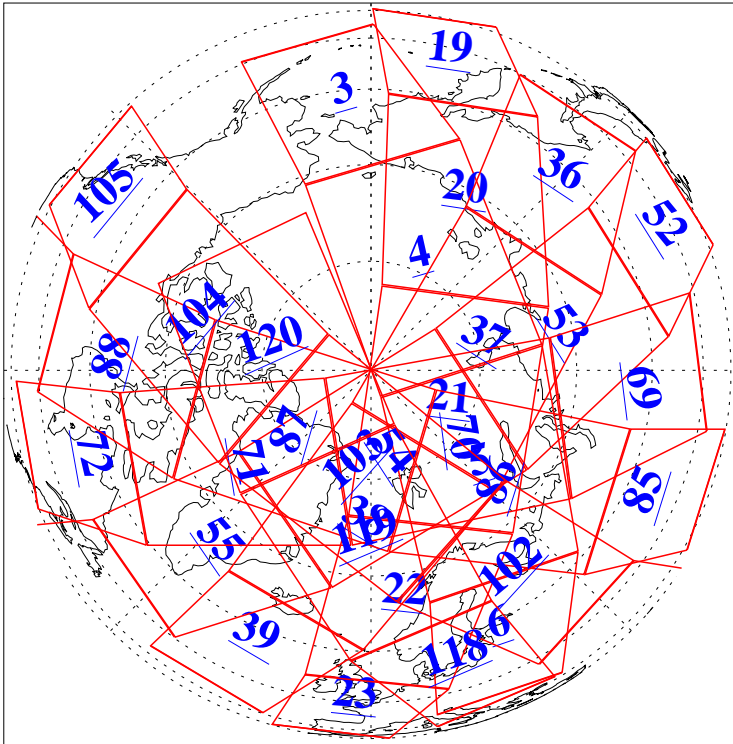

L1B Availability
AMSU Granules: 240
HSB Granules: 0
AIRS Granules: 240

10 Feb 2010
DoY 41
Aqua Day 2839
Granules: 1 to 120

Granules: 121 to 240

Legend: AMSU Available, HSB Available, AIRS Available

L1B Availability
AMSU Granules: 240
HSB Granules: 0
AIRS Granules: 240

10 Feb 2010
DoY 41
Aqua Day 2839
Ascending Granules

Descending Granules

Legend: AMSU Available, HSB Available, AIRS Available

L1B Availability
 AMSU Granules: 240
 HSB Granules: 0
 AIRS Granules: 240

10 Feb 2010
 DoY 41
 Aqua Day 2839

Northern Hemisphere Granules

Southern Hemisphere Granules

Legend: AMSU Available, HSB Available, AIRS Available