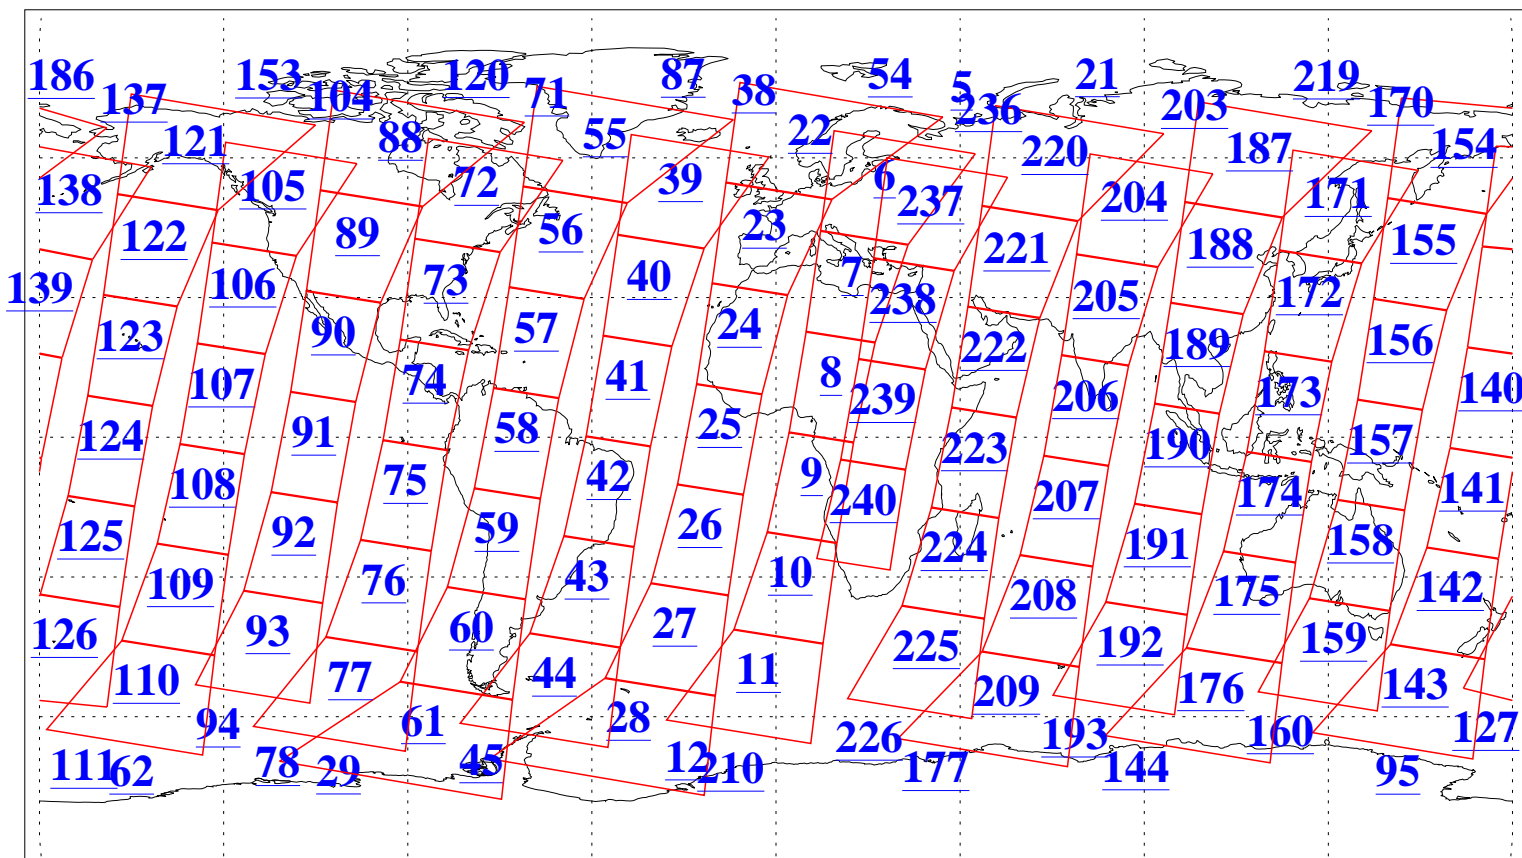

L1B Availability
AMSU Granules: 240
HSB Granules: 0
AIRS Granules: 240

10 Feb 2010
DoY 41
Aqua Day 2839
Granules: 1 to 120

Granules: 121 to 240

Legend: AMSU Available, HSB Available, AIRS Available

L1B Availability
AMSU Granules: 240
HSB Granules: 0
AIRS Granules: 240

10 Feb 2010
DoY 41
Aqua Day 2839
Ascending Granules

Descending Granules

Legend: AMSU Available, HSB Available, AIRS Available

L1B Availability
 AMSU Granules: 240
 HSB Granules: 0
 AIRS Granules: 240

10 Feb 2010
 DoY 41
 Aqua Day 2839

Northern Hemisphere Granules

Southern Hemisphere Granules

Legend: AMSU Available, HSB Available, AIRS Available