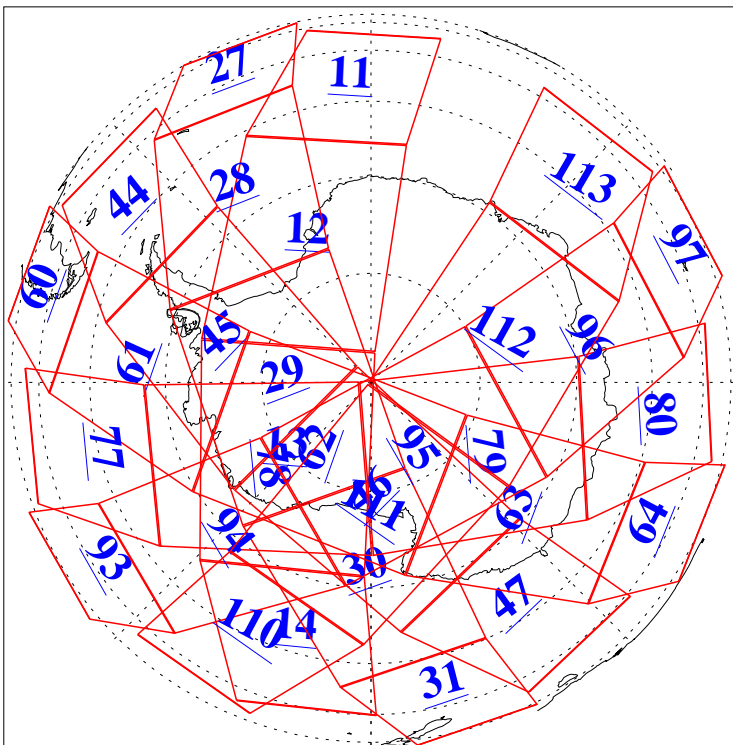

L1B Availability
AMSU Granules: 240
HSB Granules: 0
AIRS Granules: 240

10 Feb 2010
DoY 41
Aqua Day 2839
Granules: 1 to 120

Granules: 121 to 240

Legend: AMSU Available, HSB Available, AIRS Available

L1B Availability
AMSU Granules: 240
HSB Granules: 0
AIRS Granules: 240

10 Feb 2010
DoY 41
Aqua Day 2839
Ascending Granules

Descending Granules

Legend: AMSU Available, HSB Available, AIRS Available

L1B Availability
 AMSU Granules: 240
 HSB Granules: 0
 AIRS Granules: 240

10 Feb 2010
 DoY 41
 Aqua Day 2839

Northern Hemisphere Granules

Southern Hemisphere Granules

Legend: AMSU Available, HSB Available, AIRS Available