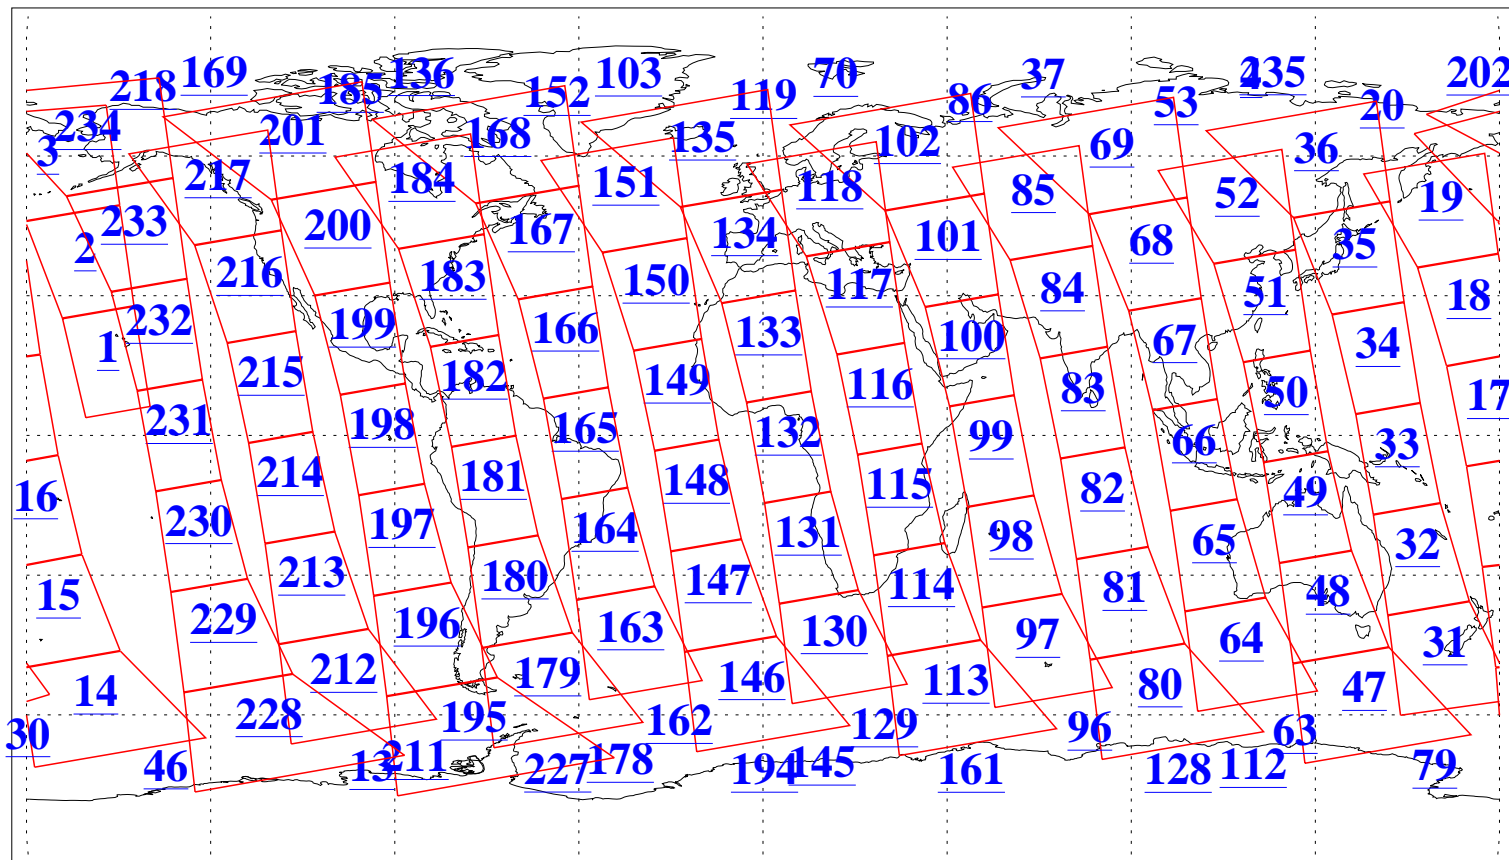

L1B Availability
AMSU Granules: 240
HSB Granules: 0
AIRS Granules: 240

10 Feb 2010
DoY 41
Aqua Day 2839
Granules: 1 to 120

Granules: 121 to 240

Legend: AMSU Available, HSB Available, AIRS Available

L1B Availability
AMSU Granules: 240
HSB Granules: 0
AIRS Granules: 240

10 Feb 2010
DoY 41
Aqua Day 2839
Ascending Granules

Descending Granules

Legend: AMSU Available, HSB Available, AIRS Available

L1B Availability
 AMSU Granules: 240
 HSB Granules: 0
 AIRS Granules: 240

10 Feb 2010
 DoY 41
 Aqua Day 2839

Northern Hemisphere Granules

Southern Hemisphere Granules

Legend: AMSU Available, HSB Available, AIRS Available