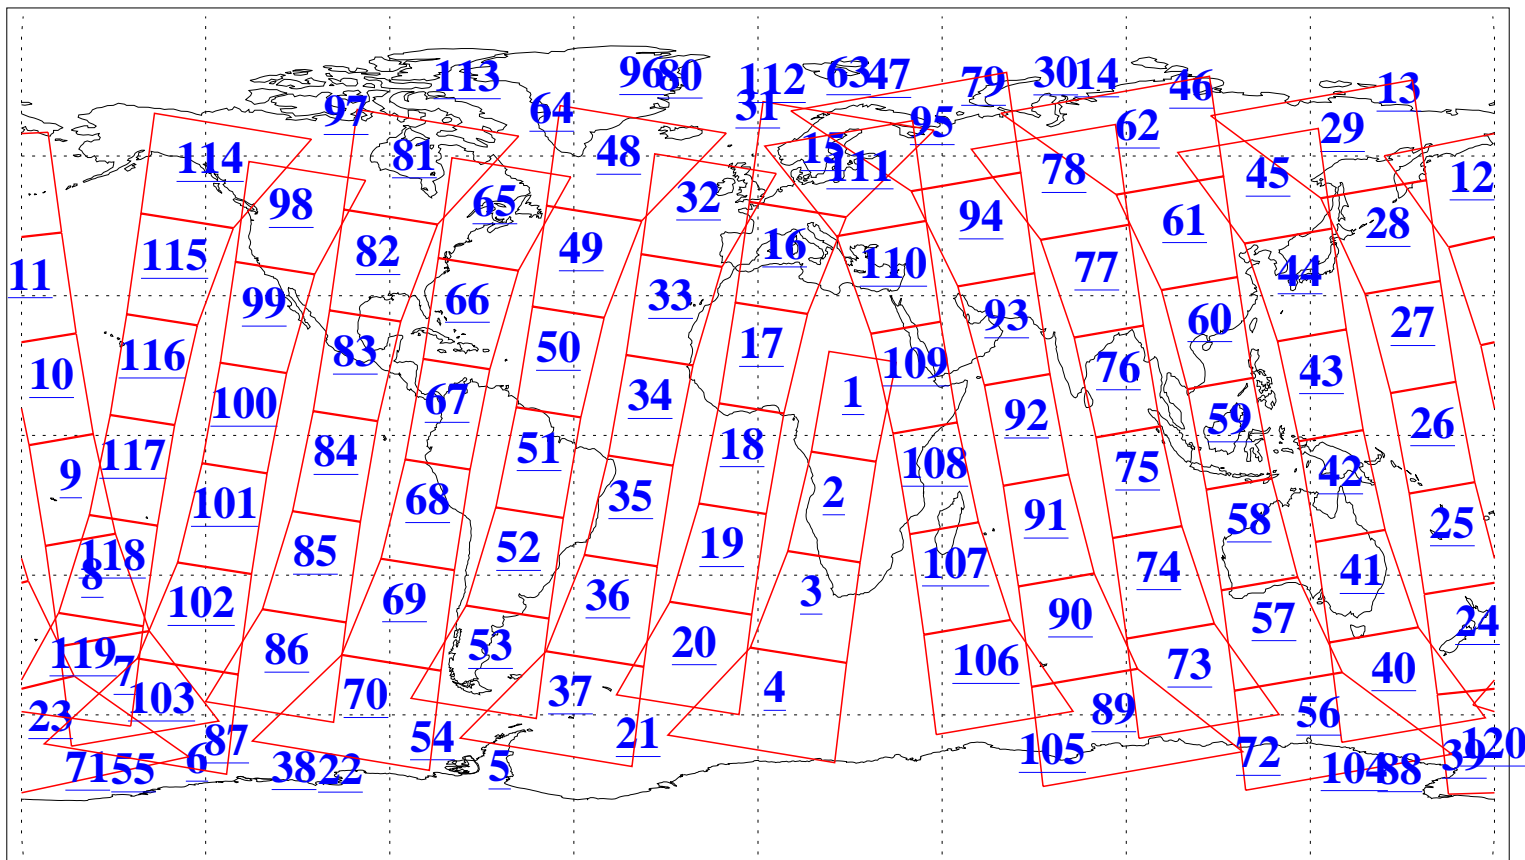

L1B Availability
AMSU Granules: 240
HSB Granules: 0
AIRS Granules: 240

9 Feb 2010
DoY 40
Aqua Day 2838
Granules: 1 to 120

Granules: 121 to 240

Legend: AMSU Available, HSB Available, AIRS Available

L1B Availability
 AMSU Granules: 240
 HSB Granules: 0
 AIRS Granules: 240

9 Feb 2010
 DoY 40
 Aqua Day 2838
 Ascending Granules

Descending Granules

Legend: AMSU Available, HSB Available, AIRS Available

L1B Availability
AMSU Granules: 240
HSB Granules: 0
AIRS Granules: 240

9 Feb 2010
DoY 40
Aqua Day 2838

Northern Hemisphere Granules

Southern Hemisphere Granules

Legend: AMSU Available, HSB Available, AIRS Available