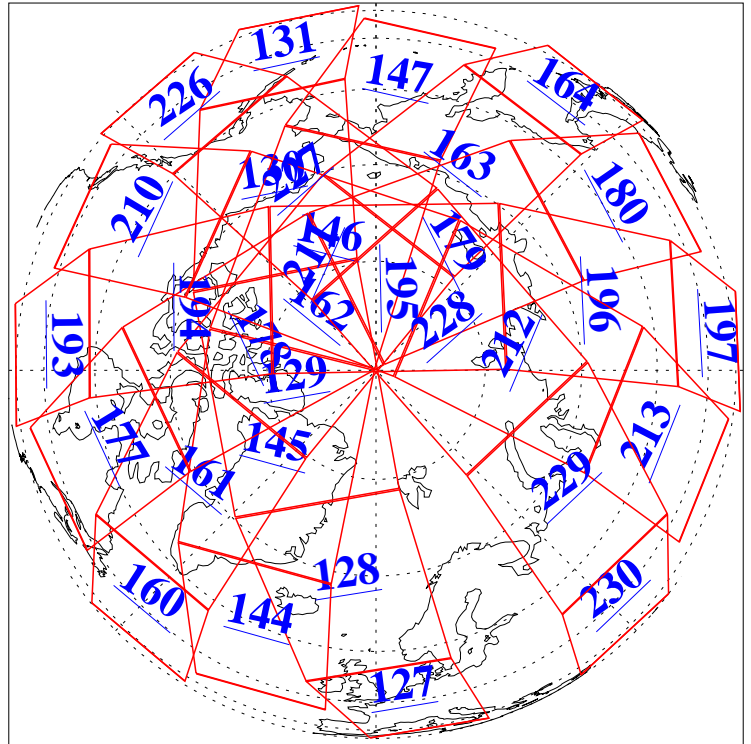

9 Feb 2010
 DoY 40
 Aqua Day 2838
 Ascending Granules

Descending Granules

Legend: AMSU Available, HSB Available, AIRS Available

L1B Availability
AMSU Granules: 240
HSB Granules: 0
AIRS Granules: 240

9 Feb 2010
DoY 40
Aqua Day 2838

Northern Hemisphere Granules

Southern Hemisphere Granules

Legend: AMSU Available, HSB Available, AIRS Available