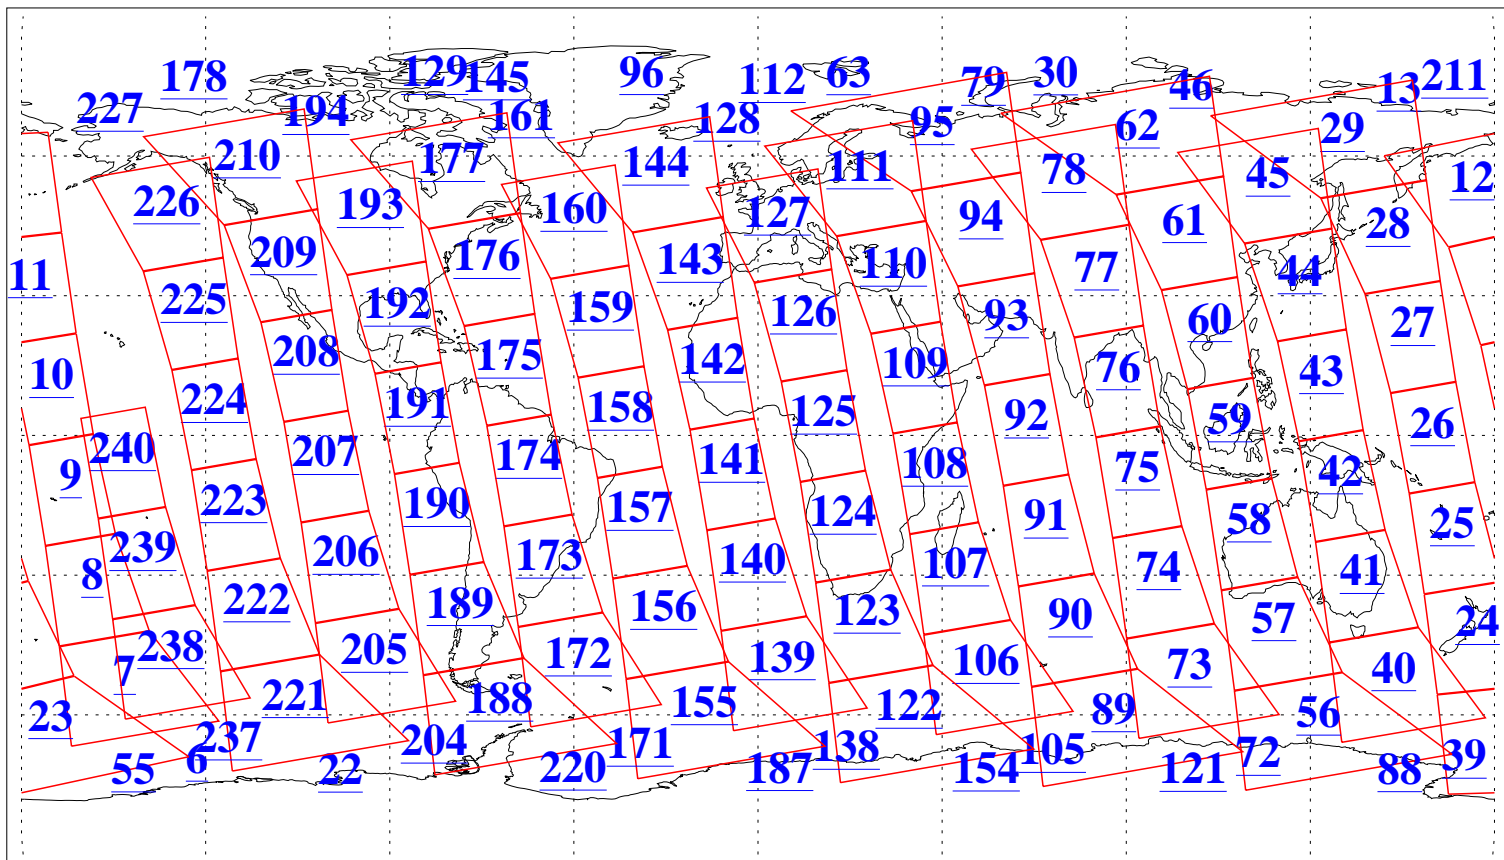

L1B Availability
AMSU Granules: 240
HSB Granules: 0
AIRS Granules: 240

9 Feb 2010
DoY 40
Aqua Day 2838
Granules: 1 to 120

Granules: 121 to 240

Legend: AMSU Available, HSB Available, AIRS Available

L1B Availability
 AMSU Granules: 240
 HSB Granules: 0
 AIRS Granules: 240

9 Feb 2010
 DoY 40
 Aqua Day 2838
 Ascending Granules

Descending Granules

Legend: AMSU Available, HSB Available, AIRS Available

L1B Availability
AMSU Granules: 240
HSB Granules: 0
AIRS Granules: 240

9 Feb 2010
DoY 40
Aqua Day 2838

Northern Hemisphere Granules

Southern Hemisphere Granules

Legend: AMSU Available, HSB Available, AIRS Available