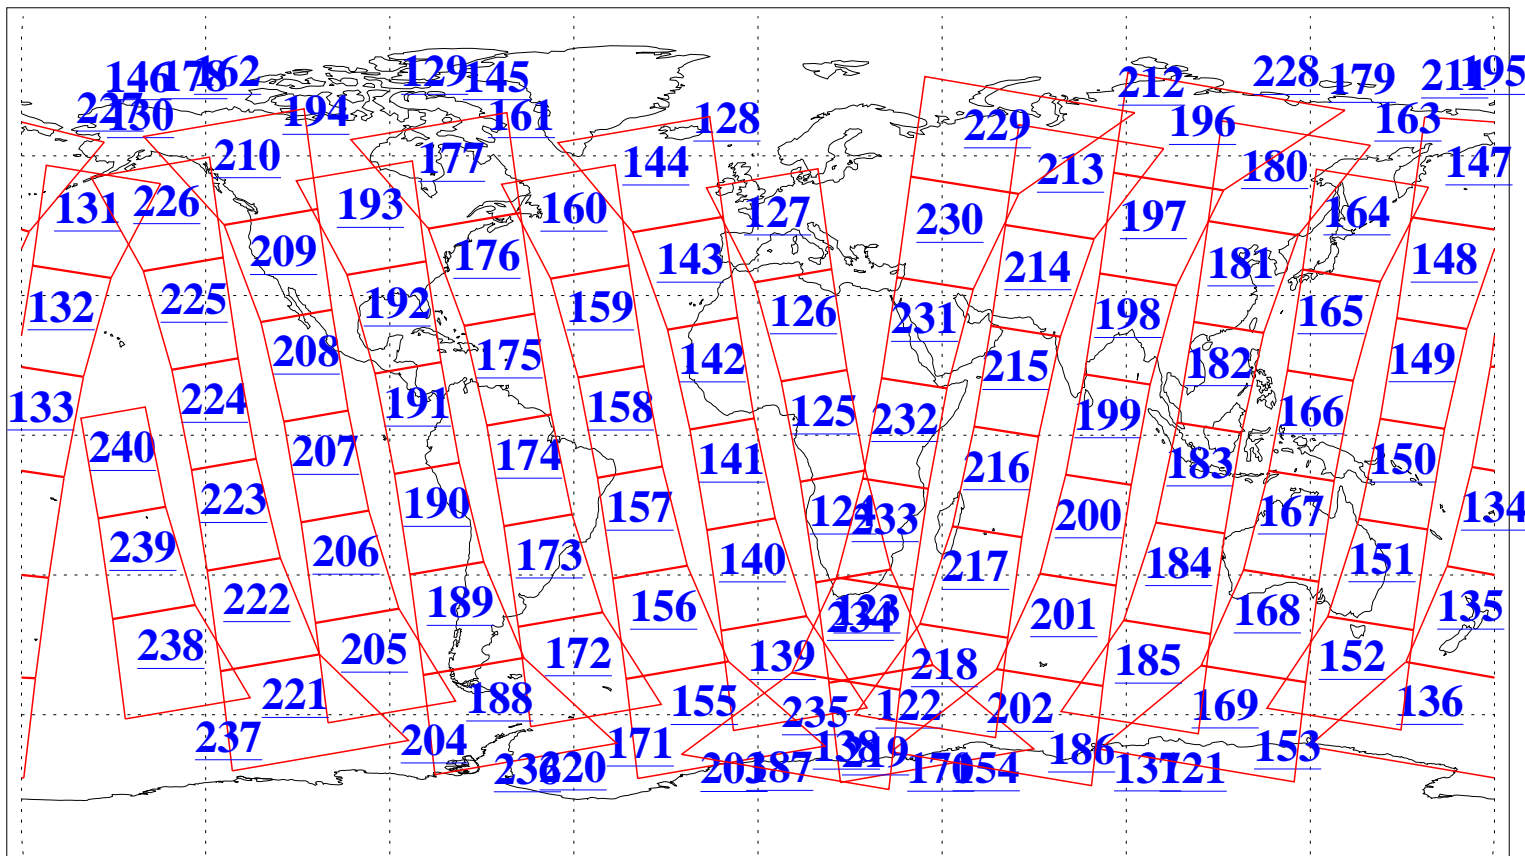

L1B Availability
AMSU Granules: 240
HSB Granules: 0
AIRS Granules: 240

9 Feb 2010
DoY 40
Aqua Day 2838
Granules: 1 to 120

Granules: 121 to 240

Legend: AMSU Available, HSB Available, AIRS Available

L1B Availability
 AMSU Granules: 240
 HSB Granules: 0
 AIRS Granules: 240

9 Feb 2010
 DoY 40
 Aqua Day 2838
 Ascending Granules

Descending Granules

Legend: AMSU Available, HSB Available, AIRS Available

L1B Availability
AMSU Granules: 240
HSB Granules: 0
AIRS Granules: 240

9 Feb 2010
DoY 40
Aqua Day 2838

Northern Hemisphere Granules

Southern Hemisphere Granules

Legend: AMSU Available, HSB Available, AIRS Available