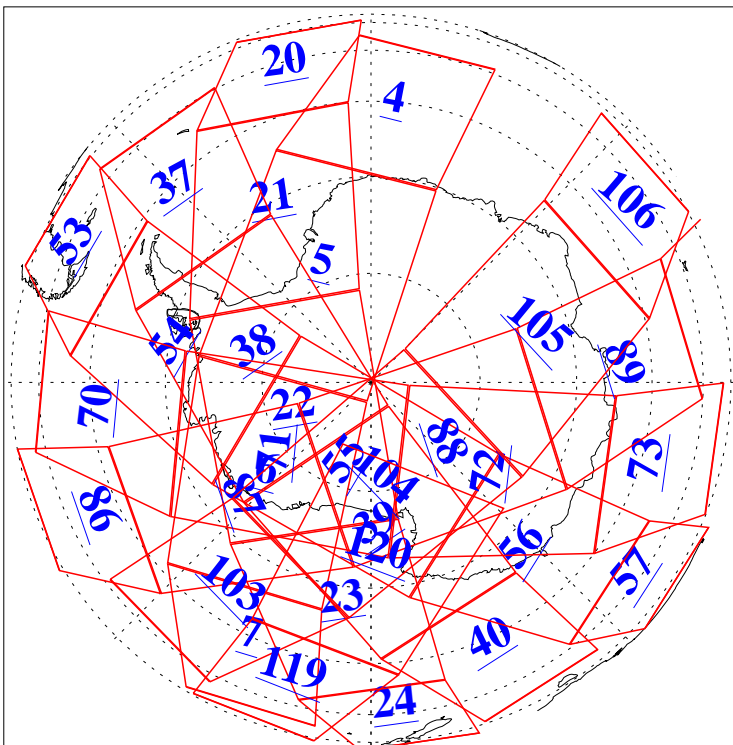

L1B Availability
AMSU Granules: 240
HSB Granules: 0
AIRS Granules: 240

9 Feb 2010
DoY 40
Aqua Day 2838
Granules: 1 to 120

Granules: 121 to 240

Legend: AMSU Available, HSB Available, AIRS Available

L1B Availability
 AMSU Granules: 240
 HSB Granules: 0
 AIRS Granules: 240

9 Feb 2010
 DoY 40
 Aqua Day 2838
 Ascending Granules

Descending Granules

Legend: AMSU Available, HSB Available, AIRS Available

L1B Availability
AMSU Granules: 240
HSB Granules: 0
AIRS Granules: 240

9 Feb 2010
DoY 40
Aqua Day 2838

Northern Hemisphere Granules

Southern Hemisphere Granules

Legend: AMSU Available, HSB Available, AIRS Available