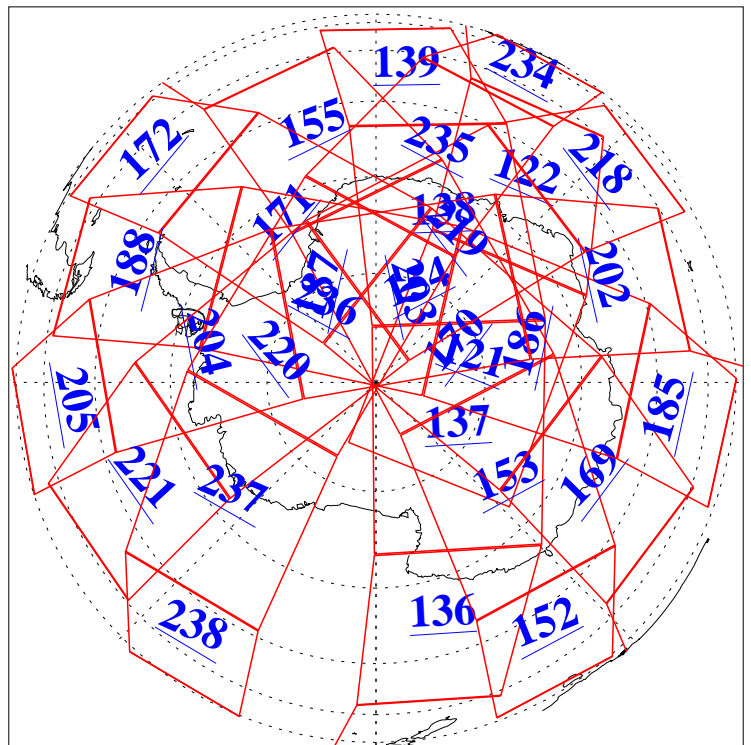

9 Feb 2010
 DoY 40
 Aqua Day 2838
 Ascending Granules

Descending Granules

Legend: AMSU Available, HSB Available, AIRS Available

L1B Availability
AMSU Granules: 240
HSB Granules: 0
AIRS Granules: 240

9 Feb 2010
DoY 40
Aqua Day 2838

Northern Hemisphere Granules

Southern Hemisphere Granules

Legend: AMSU Available, HSB Available, AIRS Available