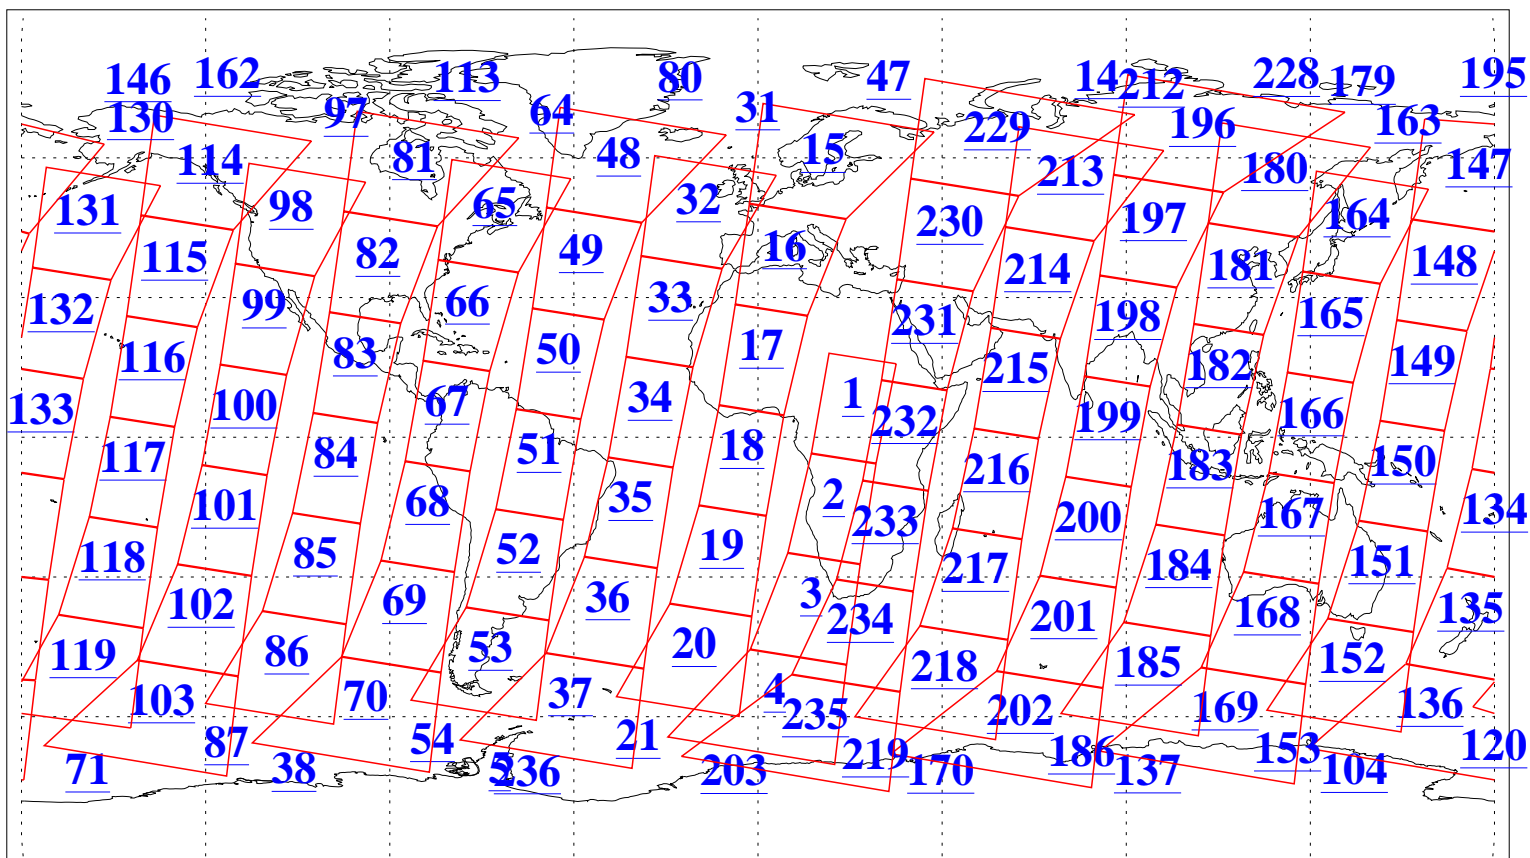

L1B Availability
AMSU Granules: 240
HSB Granules: 0
AIRS Granules: 240

9 Feb 2010
DoY 40
Aqua Day 2838
Granules: 1 to 120

Granules: 121 to 240

Legend: AMSU Available, HSB Available, AIRS Available

L1B Availability
 AMSU Granules: 240
 HSB Granules: 0
 AIRS Granules: 240

9 Feb 2010
 DoY 40
 Aqua Day 2838
 Ascending Granules

Descending Granules

Legend: AMSU Available, HSB Available, AIRS Available

L1B Availability
AMSU Granules: 240
HSB Granules: 0
AIRS Granules: 240

9 Feb 2010
DoY 40
Aqua Day 2838

Northern Hemisphere Granules

Southern Hemisphere Granules

Legend: AMSU Available, HSB Available, AIRS Available