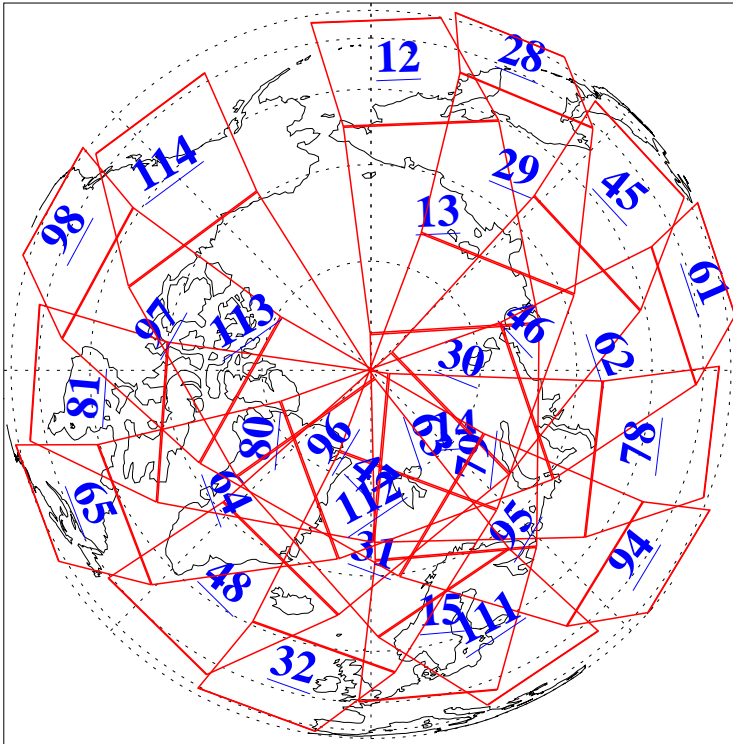

L1B Availability
AMSU Granules: 240
HSB Granules: 0
AIRS Granules: 240

9 Feb 2010
DoY 40
Aqua Day 2838
Granules: 1 to 120

Granules: 121 to 240

Legend: AMSU Available, HSB Available, AIRS Available

L1B Availability
 AMSU Granules: 240
 HSB Granules: 0
 AIRS Granules: 240

9 Feb 2010
 DoY 40
 Aqua Day 2838
 Ascending Granules

Descending Granules

Legend: AMSU Available, HSB Available, AIRS Available

L1B Availability
AMSU Granules: 240
HSB Granules: 0
AIRS Granules: 240

9 Feb 2010
DoY 40
Aqua Day 2838

Northern Hemisphere Granules

Southern Hemisphere Granules

Legend: AMSU Available, HSB Available, AIRS Available