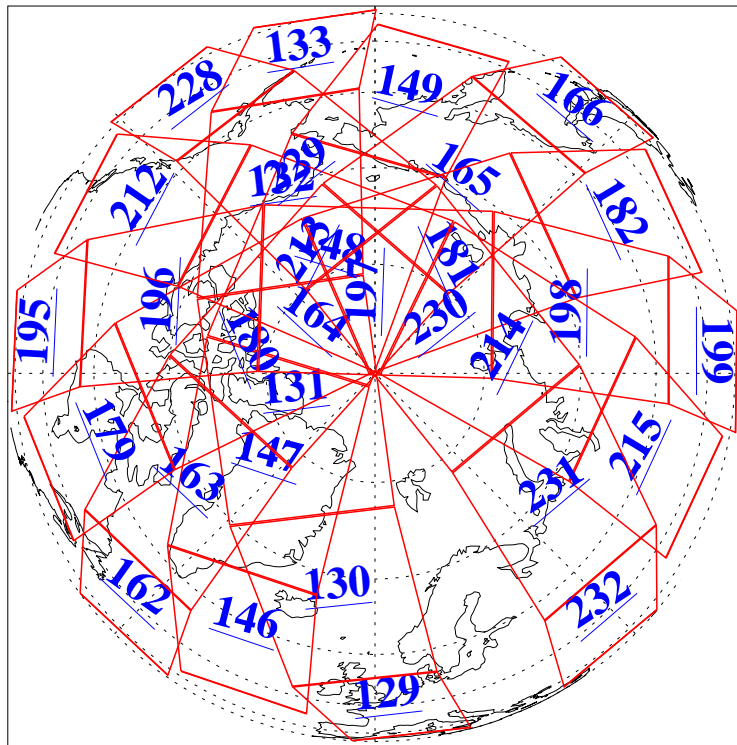

L1B Availability
AMSU Granules: 240
HSB Granules: 0
AIRS Granules: 240

7 Feb 2010
DoY 38
Aqua Day 2836

Northern Hemisphere Granules

Southern Hemisphere Granules