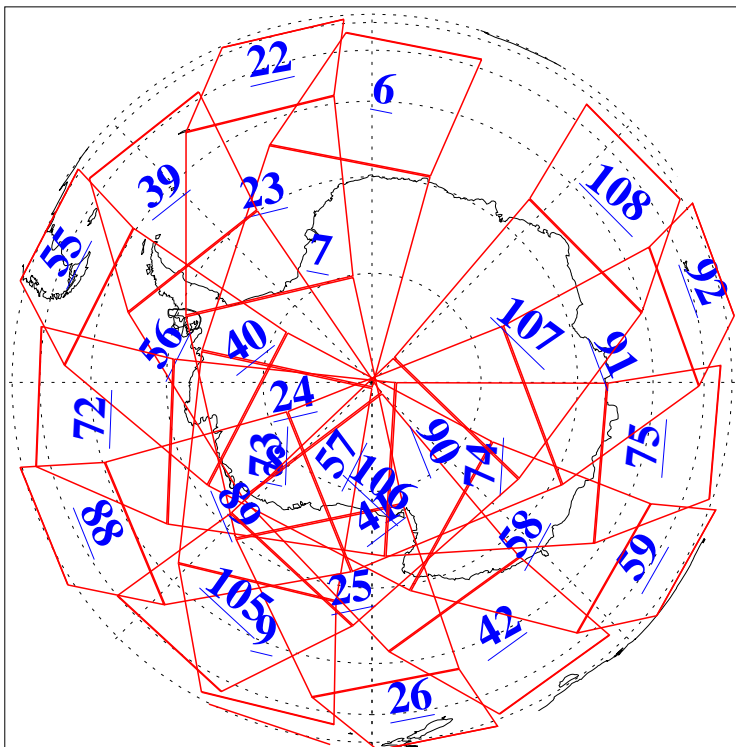

L1B Availability
AMSU Granules: 240
HSB Granules: 0
AIRS Granules: 240

7 Feb 2010
DoY 38
Aqua Day 2836
Granules: 1 to 120

Granules: 121 to 240

Legend: AMSU Available, HSB Available, AIRS Available

L1B Availability
AMSU Granules: 240
HSB Granules: 0
AIRS Granules: 240

7 Feb 2010
DoY 38
Aqua Day 2836
Ascending Granules

Descending Granules

Legend: AMSU Available, HSB Available, AIRS Available

L1B Availability
AMSU Granules: 240
HSB Granules: 0
AIRS Granules: 240

7 Feb 2010
DoY 38
Aqua Day 2836

Northern Hemisphere Granules

Southern Hemisphere Granules

Legend: AMSU Available, ~~HSB Available~~, AIRS Available