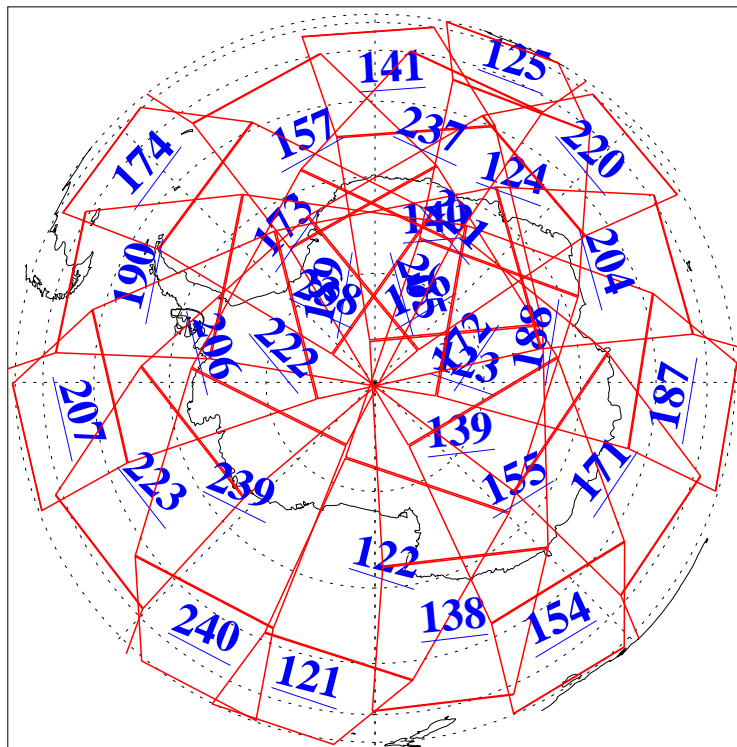

L1B Availability
AMSU Granules: 240
HSB Granules: 0
AIRS Granules: 240

7 Feb 2010
DoY 38
Aqua Day 2836
Granules: 1 to 120

Granules: 121 to 240

Legend: AMSU Available, HSB Available, AIRS Available

L1B Availability
AMSU Granules: 240
HSB Granules: 0
AIRS Granules: 240

7 Feb 2010
DoY 38
Aqua Day 2836
Ascending Granules

Descending Granules

Legend: AMSU Available, HSB Available, AIRS Available

L1B Availability
AMSU Granules: 240
HSB Granules: 0
AIRS Granules: 240

7 Feb 2010
DoY 38
Aqua Day 2836

Northern Hemisphere Granules

Southern Hemisphere Granules

Legend: AMSU Available, ~~HSB Available~~, AIRS Available