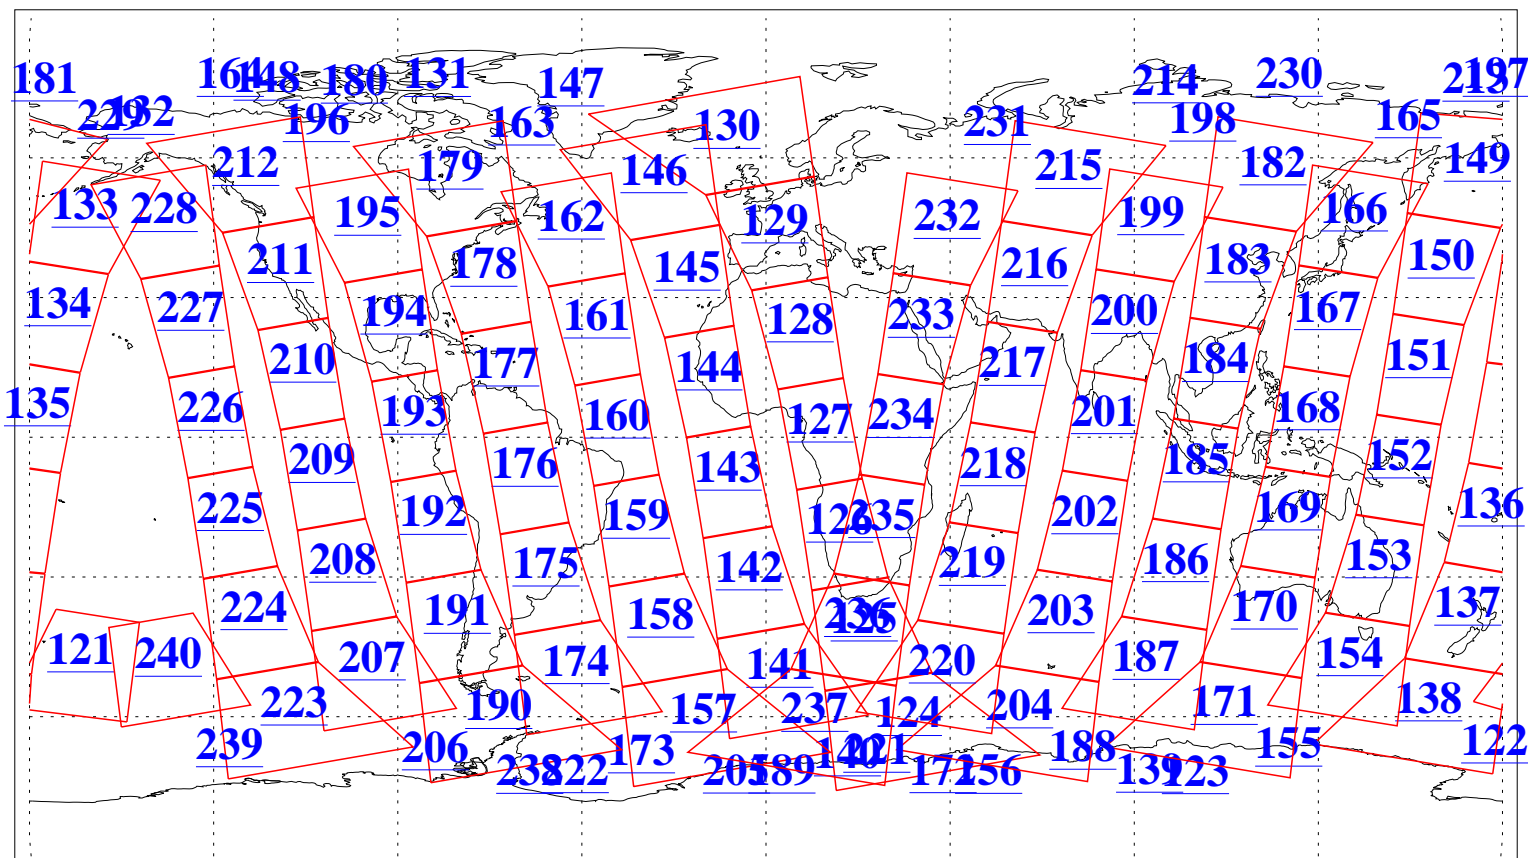

L1B Availability
AMSU Granules: 240
HSB Granules: 0
AIRS Granules: 240

7 Feb 2010
DoY 38
Aqua Day 2836
Granules: 1 to 120

Granules: 121 to 240

Legend: AMSU Available, HSB Available, AIRS Available

L1B Availability
AMSU Granules: 240
HSB Granules: 0
AIRS Granules: 240

7 Feb 2010
DoY 38
Aqua Day 2836
Ascending Granules

Descending Granules

Legend: AMSU Available, HSB Available, AIRS Available

L1B Availability
AMSU Granules: 240
HSB Granules: 0
AIRS Granules: 240

7 Feb 2010
DoY 38
Aqua Day 2836