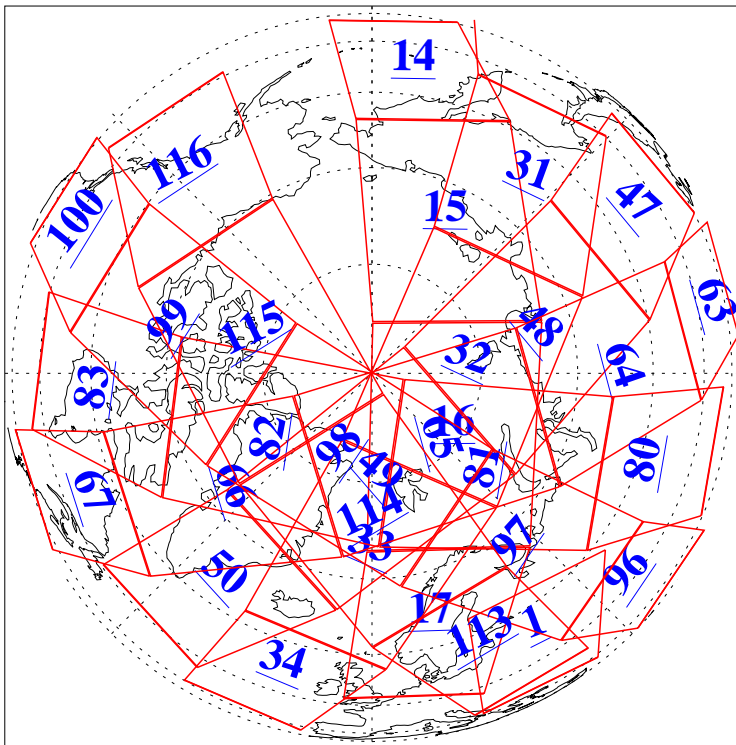

L1B Availability
AMSU Granules: 240
HSB Granules: 0
AIRS Granules: 240

7 Feb 2010
DoY 38
Aqua Day 2836
Granules: 1 to 120

Granules: 121 to 240

Legend: AMSU Available, HSB Available, AIRS Available

L1B Availability
AMSU Granules: 240
HSB Granules: 0
AIRS Granules: 240

7 Feb 2010
DoY 38
Aqua Day 2836
Ascending Granules

Descending Granules

Legend: AMSU Available, HSB Available, AIRS Available

L1B Availability
AMSU Granules: 240
HSB Granules: 0
AIRS Granules: 240

7 Feb 2010
DoY 38
Aqua Day 2836

Northern Hemisphere Granules

Southern Hemisphere Granules

Legend: AMSU Available, ~~HSB Available~~, AIRS Available