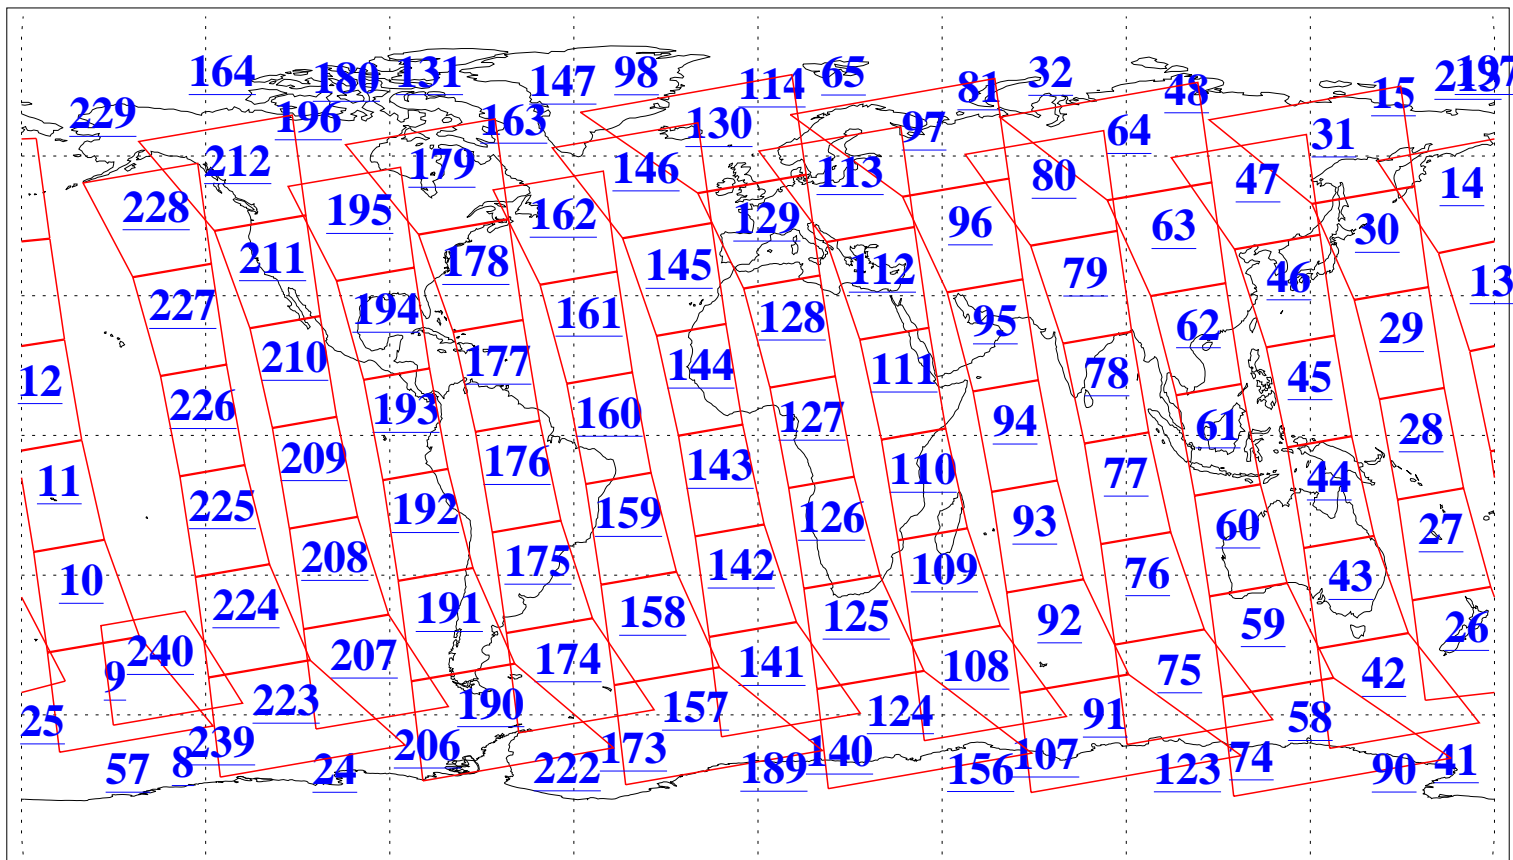

L1B Availability
AMSU Granules: 240
HSB Granules: 0
AIRS Granules: 240

7 Feb 2010
DoY 38
Aqua Day 2836
Granules: 1 to 120

Granules: 121 to 240

Legend: AMSU Available, HSB Available, AIRS Available

L1B Availability
AMSU Granules: 240
HSB Granules: 0
AIRS Granules: 240

7 Feb 2010
DoY 38
Aqua Day 2836
Ascending Granules

Descending Granules

Legend: AMSU Available, HSB Available, AIRS Available

L1B Availability
AMSU Granules: 240
HSB Granules: 0
AIRS Granules: 240

7 Feb 2010
DoY 38
Aqua Day 2836