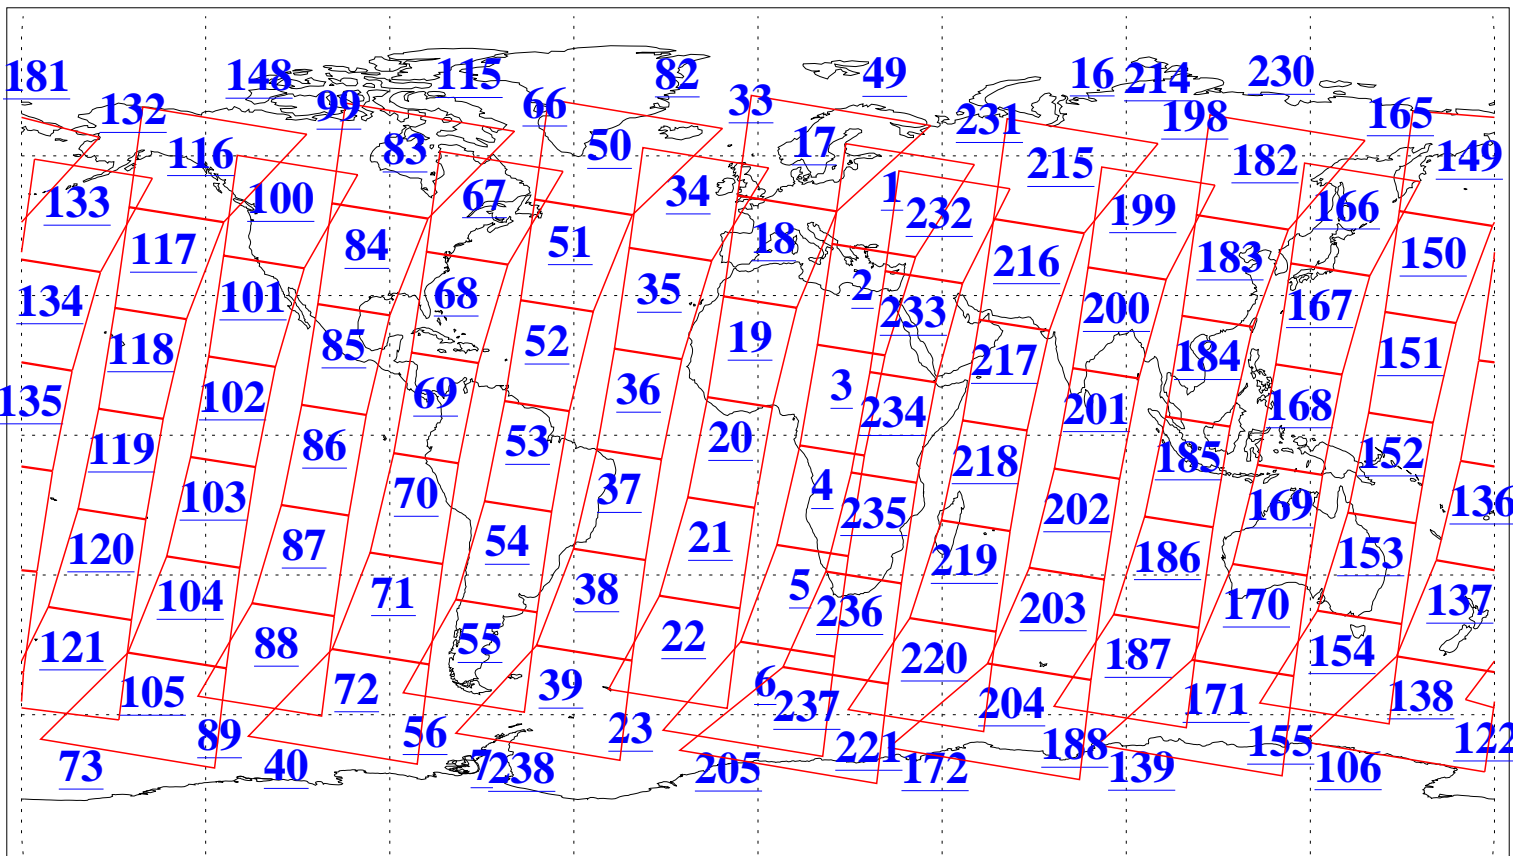

L1B Availability
AMSU Granules: 240
HSB Granules: 0
AIRS Granules: 240

7 Feb 2010
DoY 38
Aqua Day 2836
Granules: 1 to 120

Granules: 121 to 240

Legend: AMSU Available, HSB Available, AIRS Available

L1B Availability
AMSU Granules: 240
HSB Granules: 0
AIRS Granules: 240

7 Feb 2010
DoY 38
Aqua Day 2836
Ascending Granules

Descending Granules

Legend: AMSU Available, HSB Available, AIRS Available

L1B Availability
AMSU Granules: 240
HSB Granules: 0
AIRS Granules: 240

7 Feb 2010
DoY 38
Aqua Day 2836

Northern Hemisphere Granules

Southern Hemisphere Granules

Legend: AMSU Available, ~~HSB Available~~, AIRS Available