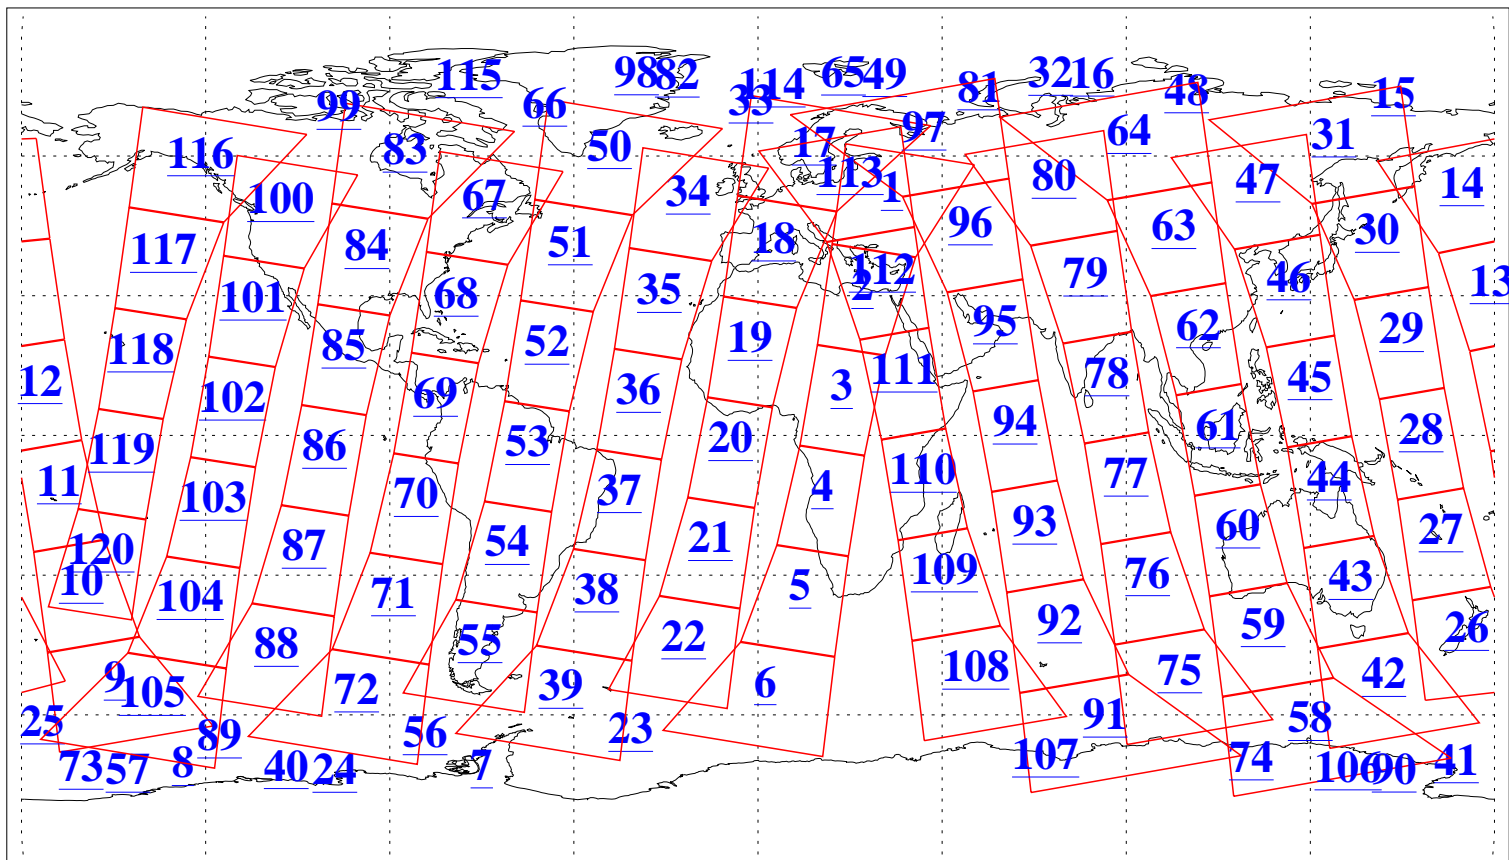

L1B Availability
AMSU Granules: 240
HSB Granules: 0
AIRS Granules: 240

7 Feb 2010
DoY 38
Aqua Day 2836
Granules: 1 to 120

Granules: 121 to 240

Legend: AMSU Available, HSB Available, AIRS Available

L1B Availability
AMSU Granules: 240
HSB Granules: 0
AIRS Granules: 240

7 Feb 2010
DoY 38
Aqua Day 2836
Ascending Granules

Descending Granules

Legend: AMSU Available, HSB Available, AIRS Available

L1B Availability
AMSU Granules: 240
HSB Granules: 0
AIRS Granules: 240

7 Feb 2010
DoY 38
Aqua Day 2836

Northern Hemisphere Granules

Southern Hemisphere Granules

Legend: AMSU Available, ~~HSB Available~~, AIRS Available