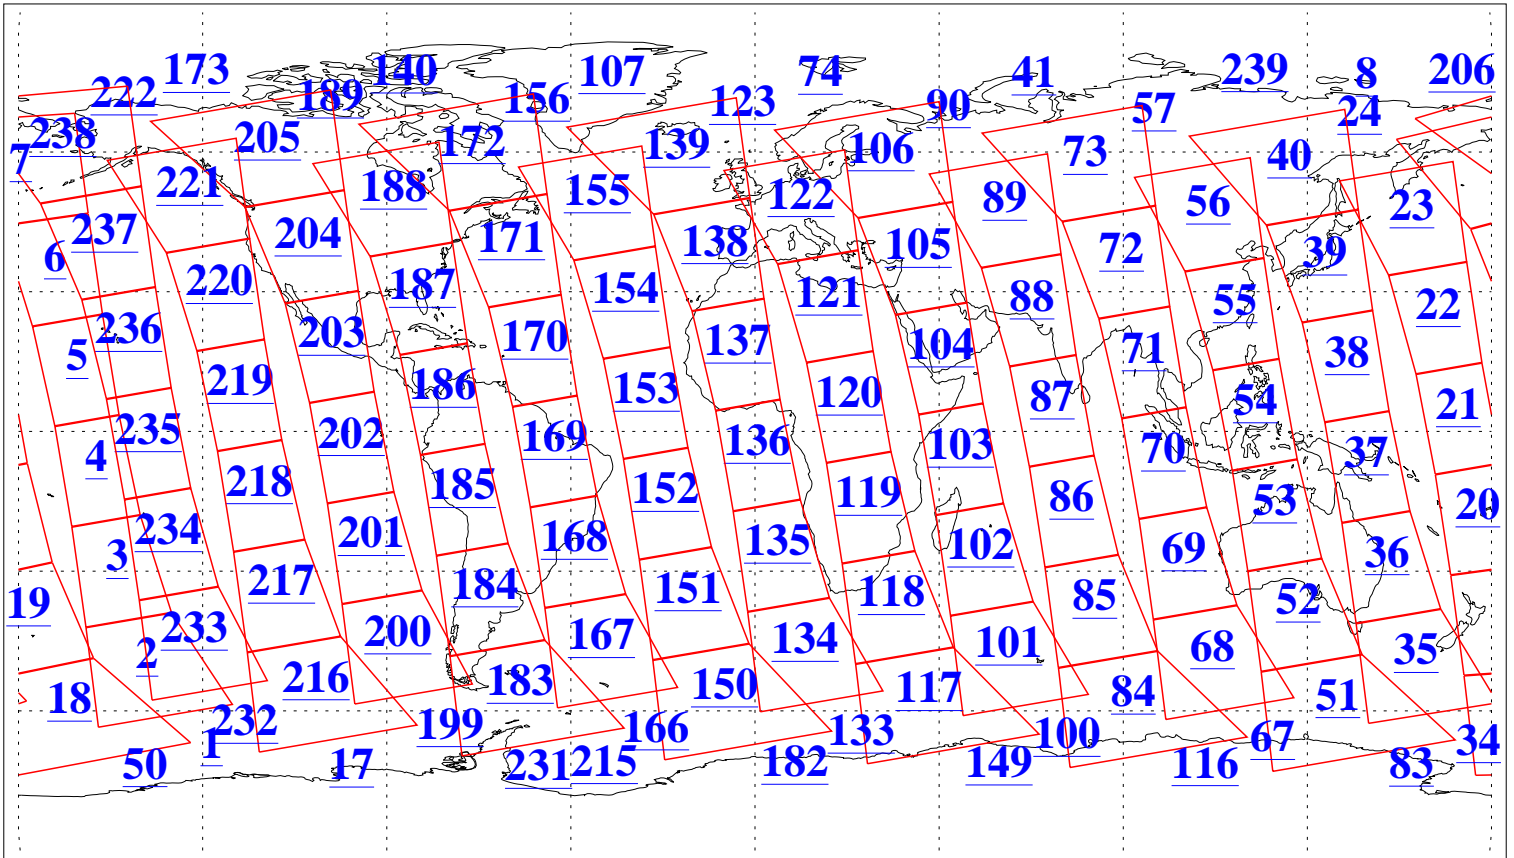

L1B Availability
AMSU Granules: 240
HSB Granules: 0
AIRS Granules: 240

6 Feb 2010
DoY 37
Aqua Day 2835
Granules: 1 to 120

Granules: 121 to 240

Legend: AMSU Available, HSB Available, AIRS Available

L1B Availability
AMSU Granules: 240
HSB Granules: 0
AIRS Granules: 240

6 Feb 2010
DoY 37
Aqua Day 2835

Ascending Granules

Descending Granules

Legend: AMSU Available, HSB Available, AIRS Available

L1B Availability
AMSU Granules: 240
HSB Granules: 0
AIRS Granules: 240

6 Feb 2010
DoY 37
Aqua Day 2835

Northern Hemisphere Granules

Southern Hemisphere Granules

Legend: AMSU Available, HSB Available, AIRS Available