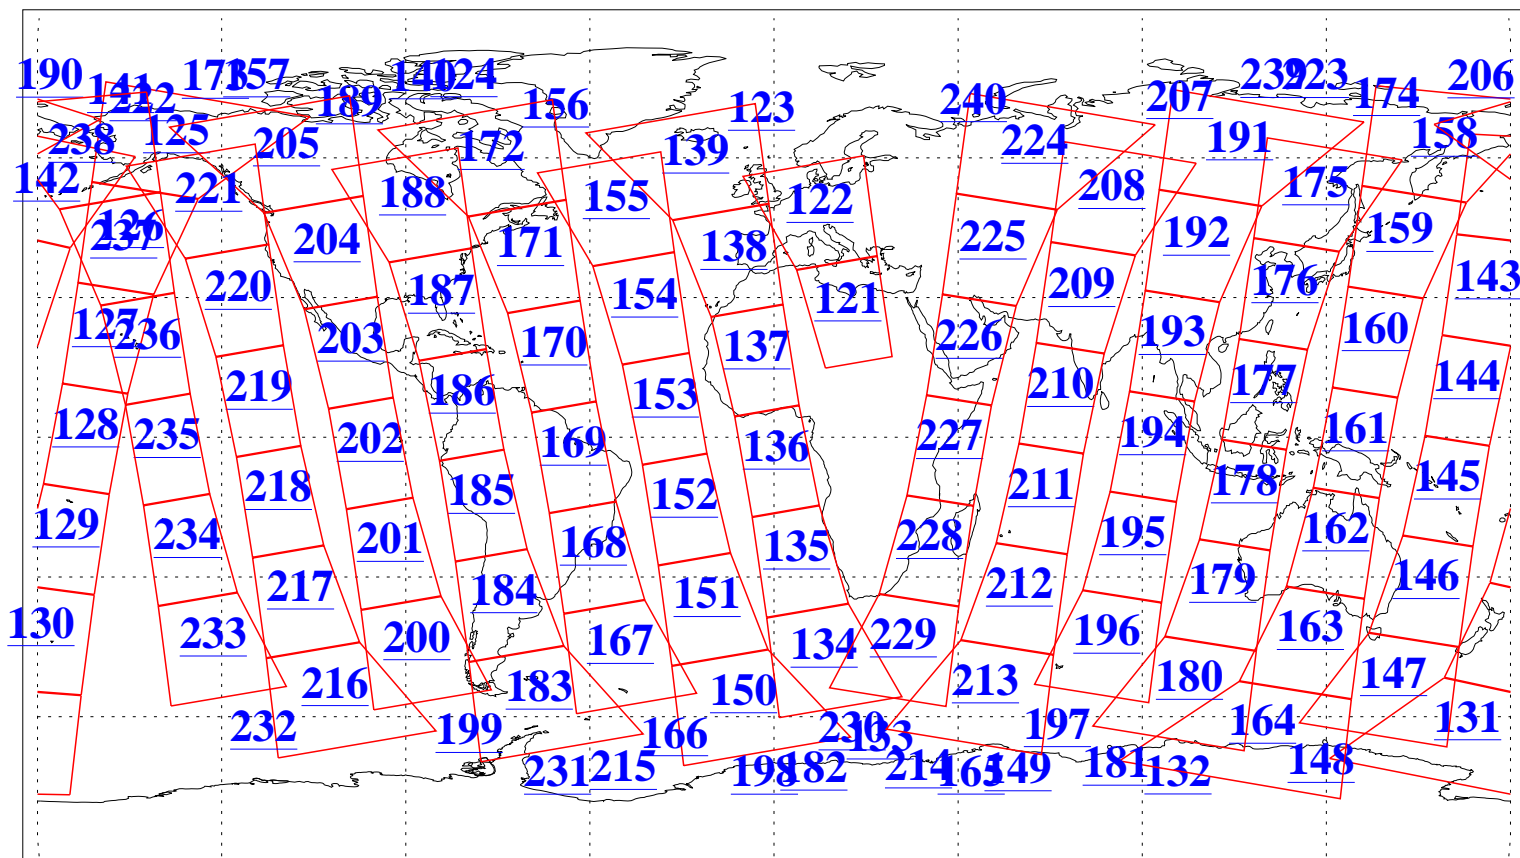

L1B Availability
AMSU Granules: 240
HSB Granules: 0
AIRS Granules: 240

6 Feb 2010
DoY 37
Aqua Day 2835
Granules: 1 to 120

Granules: 121 to 240

Legend: AMSU Available, HSB Available, AIRS Available

L1B Availability
AMSU Granules: 240
HSB Granules: 0
AIRS Granules: 240

6 Feb 2010
DoY 37
Aqua Day 2835

Ascending Granules

Descending Granules

Legend: AMSU Available, HSB Available, AIRS Available

L1B Availability
AMSU Granules: 240
HSB Granules: 0
AIRS Granules: 240

6 Feb 2010
DoY 37
Aqua Day 2835

Northern Hemisphere Granules

Southern Hemisphere Granules

Legend: AMSU Available, HSB Available, AIRS Available