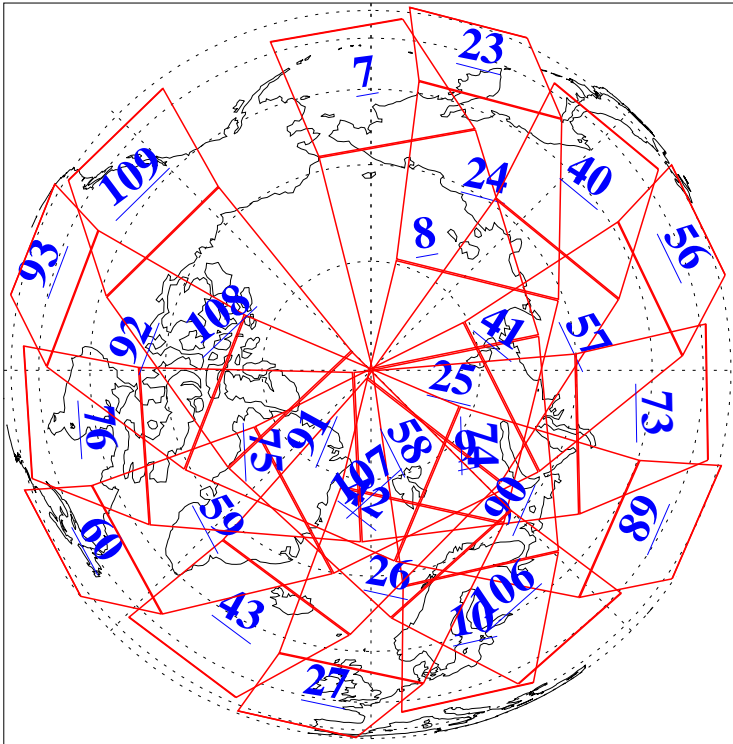

L1B Availability
AMSU Granules: 240
HSB Granules: 0
AIRS Granules: 240

6 Feb 2010
DoY 37
Aqua Day 2835
Granules: 1 to 120

Granules: 121 to 240

Legend: AMSU Available, HSB Available, AIRS Available

L1B Availability
AMSU Granules: 240
HSB Granules: 0
AIRS Granules: 240

6 Feb 2010
DoY 37
Aqua Day 2835

Ascending Granules

Descending Granules

Legend: AMSU Available, HSB Available, AIRS Available

L1B Availability
AMSU Granules: 240
HSB Granules: 0
AIRS Granules: 240

6 Feb 2010
DoY 37
Aqua Day 2835

Northern Hemisphere Granules

Southern Hemisphere Granules

Legend: AMSU Available, HSB Available, AIRS Available