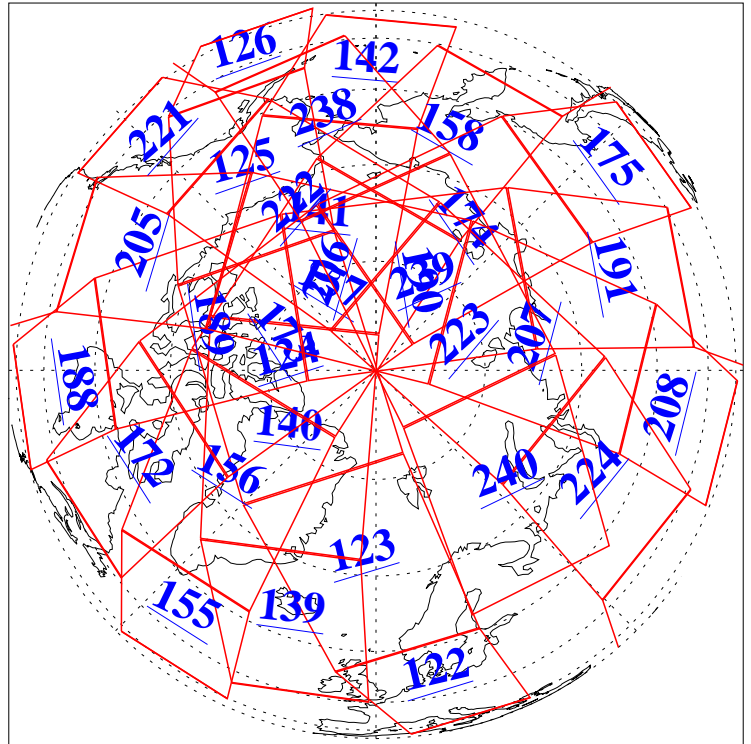

L1B Availability
AMSU Granules: 240
HSB Granules: 0
AIRS Granules: 240

6 Feb 2010
DoY 37
Aqua Day 2835
Granules: 1 to 120

Granules: 121 to 240

Legend: AMSU Available, HSB Available, AIRS Available

L1B Availability
AMSU Granules: 240
HSB Granules: 0
AIRS Granules: 240

6 Feb 2010
DoY 37
Aqua Day 2835

Ascending Granules

Descending Granules

Legend: AMSU Available, HSB Available, AIRS Available

L1B Availability
AMSU Granules: 240
HSB Granules: 0
AIRS Granules: 240

6 Feb 2010
DoY 37
Aqua Day 2835

Northern Hemisphere Granules

Southern Hemisphere Granules

Legend: AMSU Available, HSB Available, AIRS Available