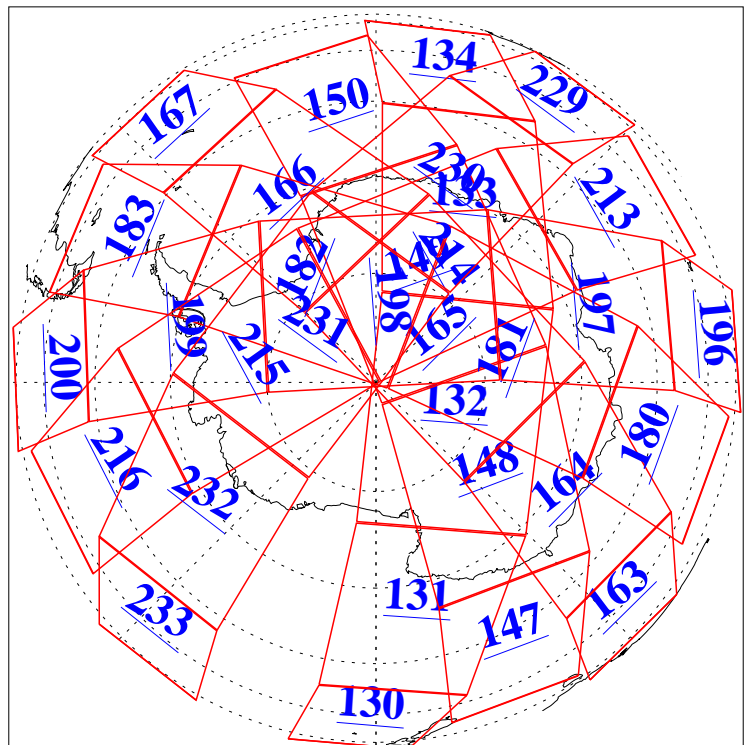

L1B Availability
AMSU Granules: 240
HSB Granules: 0
AIRS Granules: 240

6 Feb 2010
DoY 37
Aqua Day 2835
Granules: 1 to 120

Granules: 121 to 240

Legend: AMSU Available, HSB Available, AIRS Available

L1B Availability
AMSU Granules: 240
HSB Granules: 0
AIRS Granules: 240

6 Feb 2010
DoY 37
Aqua Day 2835

Ascending Granules

Descending Granules

Legend: AMSU Available, HSB Available, AIRS Available

L1B Availability
AMSU Granules: 240
HSB Granules: 0
AIRS Granules: 240

6 Feb 2010
DoY 37
Aqua Day 2835

Northern Hemisphere Granules

Southern Hemisphere Granules

Legend: AMSU Available, HSB Available, AIRS Available