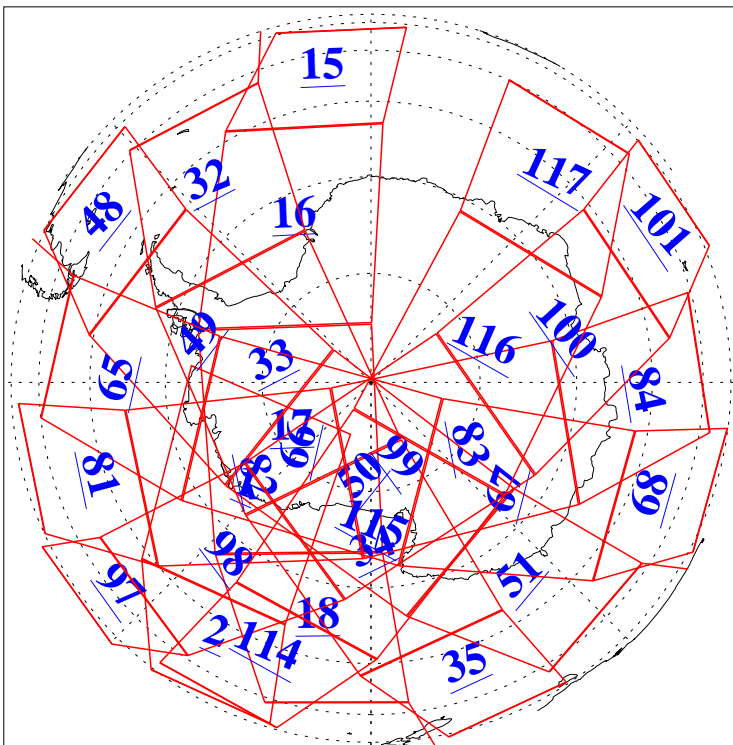

L1B Availability
AMSU Granules: 240
HSB Granules: 0
AIRS Granules: 240

6 Feb 2010
DoY 37
Aqua Day 2835
Granules: 1 to 120

Granules: 121 to 240

Legend: AMSU Available, HSB Available, AIRS Available

L1B Availability
AMSU Granules: 240
HSB Granules: 0
AIRS Granules: 240

6 Feb 2010
DoY 37
Aqua Day 2835

Ascending Granules

Descending Granules

Legend: AMSU Available, HSB Available, AIRS Available

L1B Availability
AMSU Granules: 240
HSB Granules: 0
AIRS Granules: 240

6 Feb 2010
DoY 37
Aqua Day 2835

Northern Hemisphere Granules

Southern Hemisphere Granules

Legend: AMSU Available, HSB Available, AIRS Available