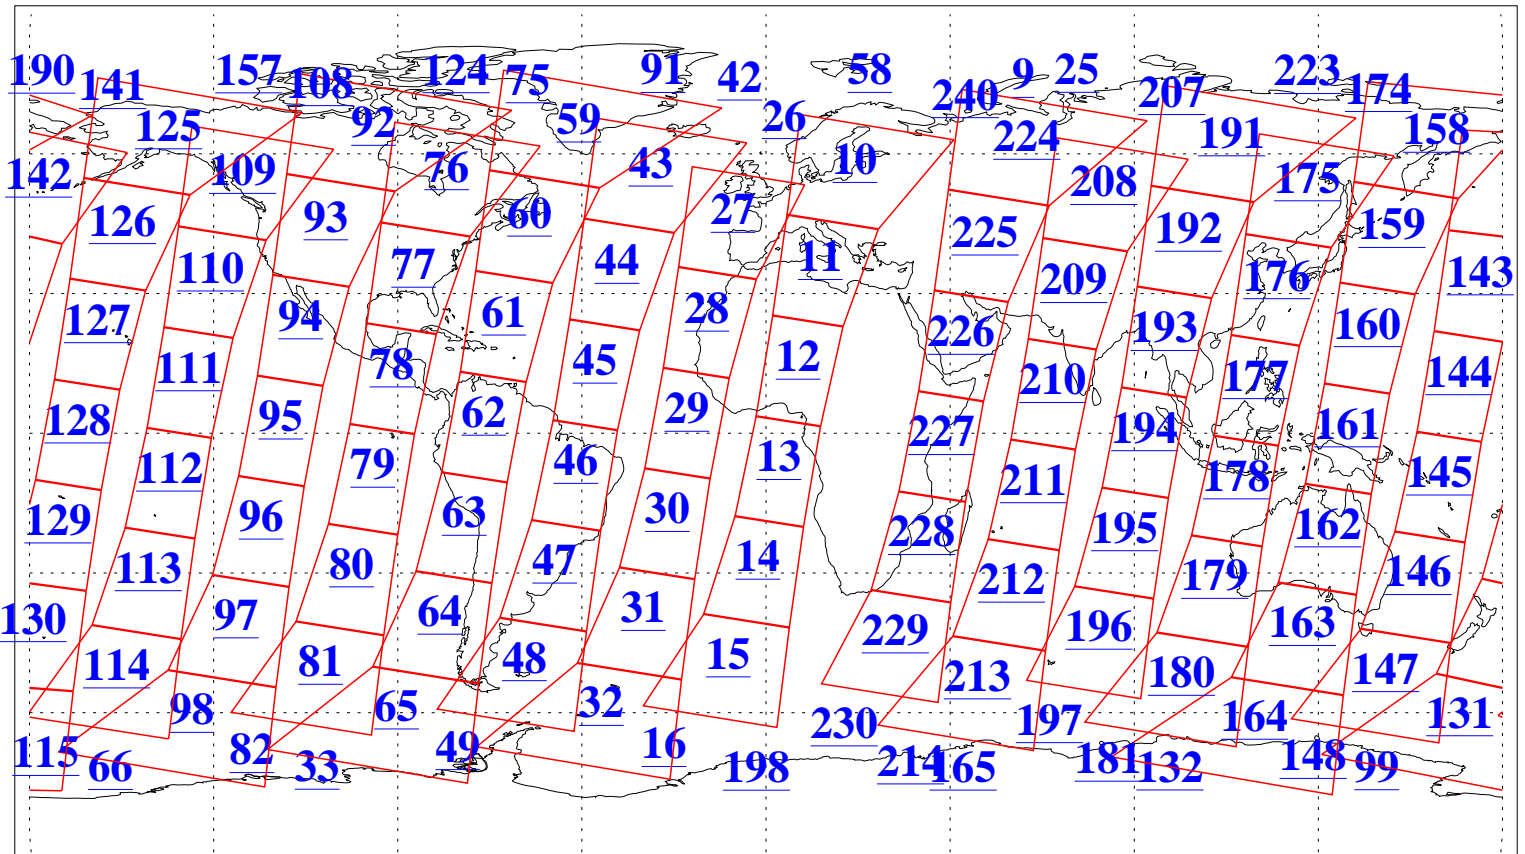

L1B Availability
AMSU Granules: 240
HSB Granules: 0
AIRS Granules: 240

6 Feb 2010
DoY 37
Aqua Day 2835
Granules: 1 to 120

Granules: 121 to 240

Legend: AMSU Available, HSB Available, AIRS Available

L1B Availability
AMSU Granules: 240
HSB Granules: 0
AIRS Granules: 240

6 Feb 2010
DoY 37
Aqua Day 2835

Ascending Granules

Descending Granules

Legend: AMSU Available, HSB Available, AIRS Available

L1B Availability
AMSU Granules: 240
HSB Granules: 0
AIRS Granules: 240

6 Feb 2010
DoY 37
Aqua Day 2835

Northern Hemisphere Granules

Southern Hemisphere Granules

Legend: AMSU Available, HSB Available, AIRS Available