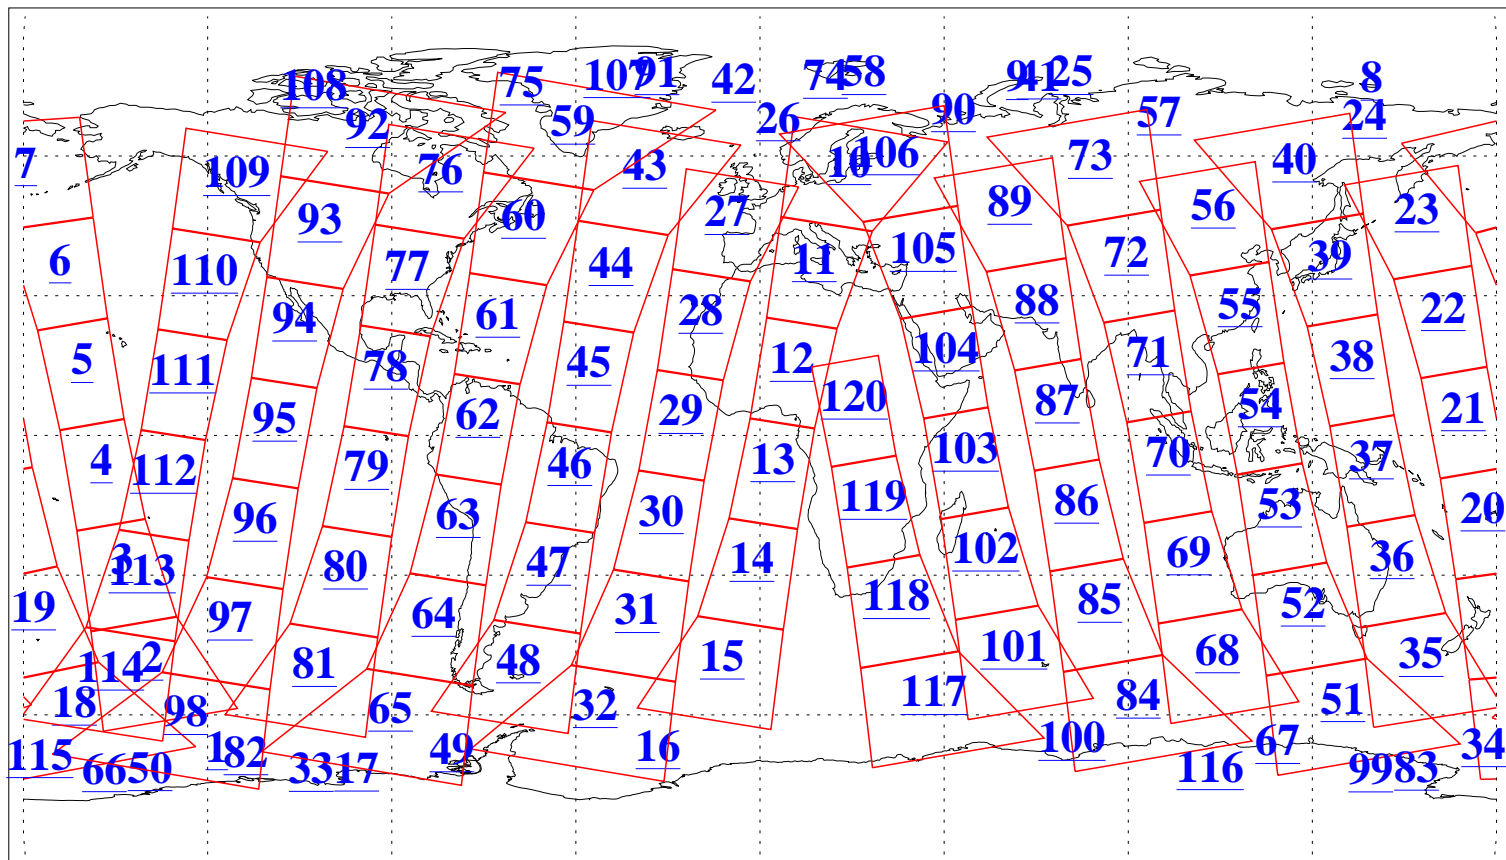

L1B Availability
AMSU Granules: 240
HSB Granules: 0
AIRS Granules: 240

6 Feb 2010
DoY 37
Aqua Day 2835
Granules: 1 to 120

Granules: 121 to 240

Legend: AMSU Available, HSB Available, AIRS Available

L1B Availability
AMSU Granules: 240
HSB Granules: 0
AIRS Granules: 240

6 Feb 2010
DoY 37
Aqua Day 2835

Ascending Granules

Descending Granules

Legend: AMSU Available, HSB Available, AIRS Available

L1B Availability
AMSU Granules: 240
HSB Granules: 0
AIRS Granules: 240

6 Feb 2010
DoY 37
Aqua Day 2835

Northern Hemisphere Granules

Southern Hemisphere Granules

Legend: AMSU Available, HSB Available, AIRS Available