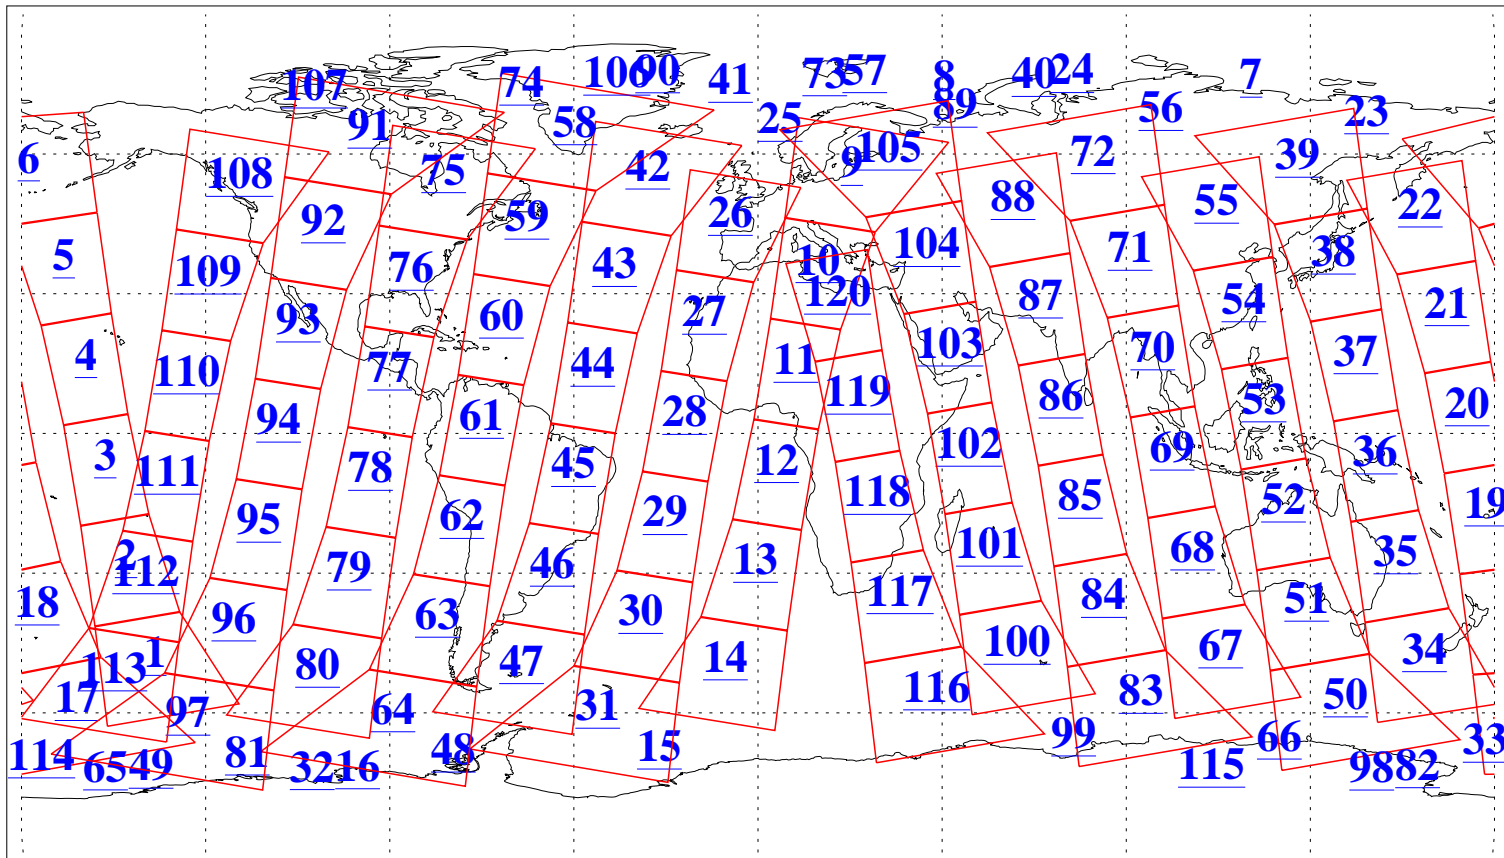

L1B Availability
AMSU Granules: 240
HSB Granules: 0
AIRS Granules: 240

30 Jan 2010
DoY 30
Aqua Day 2828
Granules: 1 to 120

Granules: 121 to 240

Legend: AMSU Available, HSB Available, AIRS Available

L1B Availability
AMSU Granules: 240
HSB Granules: 0
AIRS Granules: 240

30 Jan 2010
DoY 30
Aqua Day 2828
Ascending Granules

Descending Granules

Legend: AMSU Available, HSB Available, AIRS Available

L1B Availability
AMSU Granules: 240
HSB Granules: 0
AIRS Granules: 240

30 Jan 2010
DoY 30
Aqua Day 2828

Northern Hemisphere Granules

Southern Hemisphere Granules

Legend: AMSU Available, HSB Available, AIRS Available