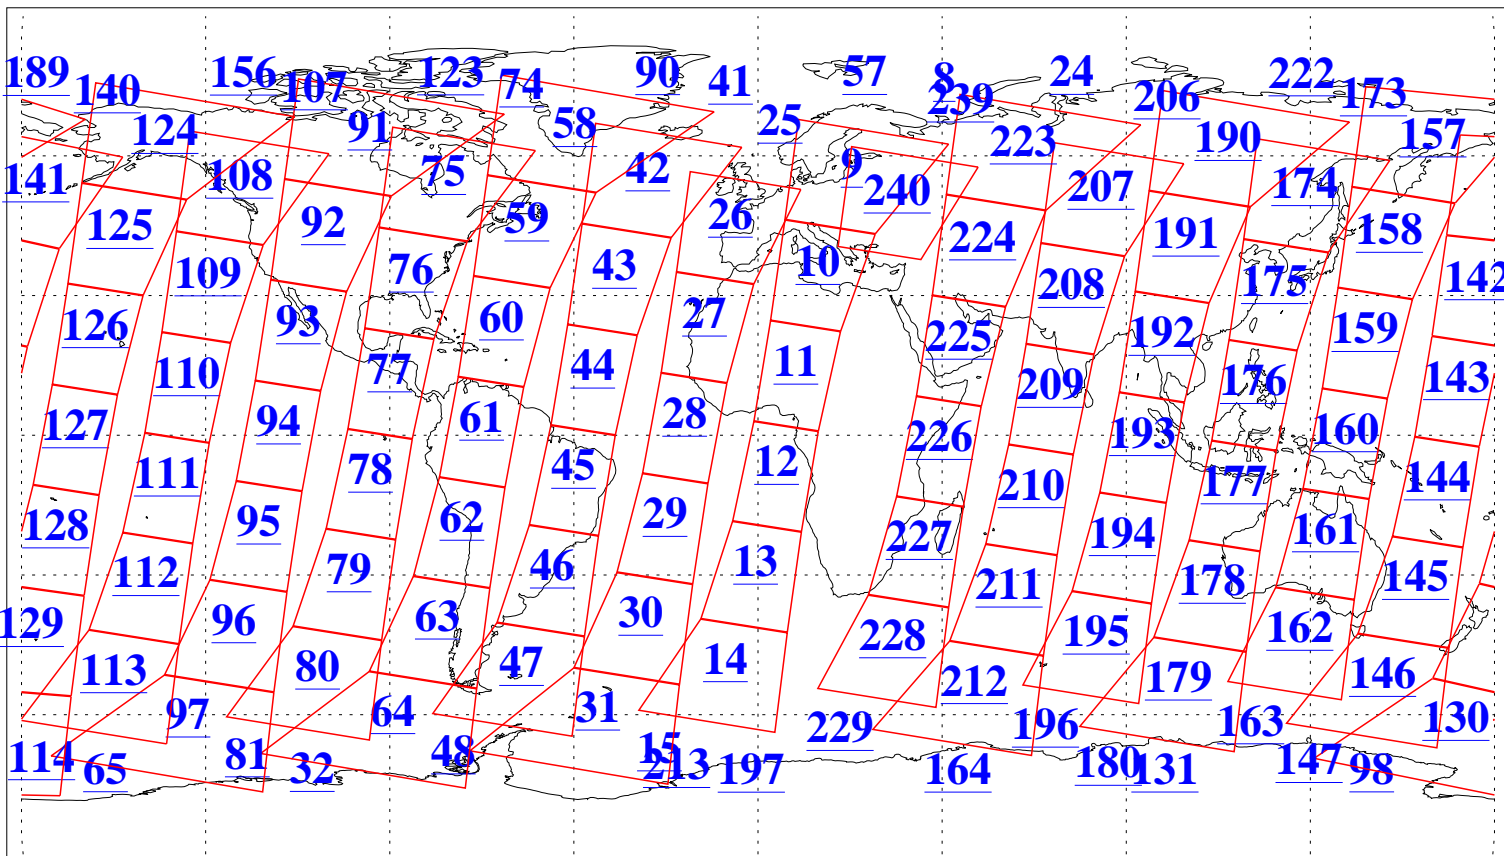

L1B Availability
AMSU Granules: 240
HSB Granules: 0
AIRS Granules: 240

30 Jan 2010
DoY 30
Aqua Day 2828
Granules: 1 to 120

Granules: 121 to 240

Legend: AMSU Available, HSB Available, AIRS Available

L1B Availability
AMSU Granules: 240
HSB Granules: 0
AIRS Granules: 240

30 Jan 2010
DoY 30
Aqua Day 2828
Ascending Granules

Descending Granules

Legend: AMSU Available, HSB Available, AIRS Available

L1B Availability
AMSU Granules: 240
HSB Granules: 0
AIRS Granules: 240

30 Jan 2010
DoY 30
Aqua Day 2828

Northern Hemisphere Granules

Southern Hemisphere Granules

Legend: AMSU Available, HSB Available, AIRS Available