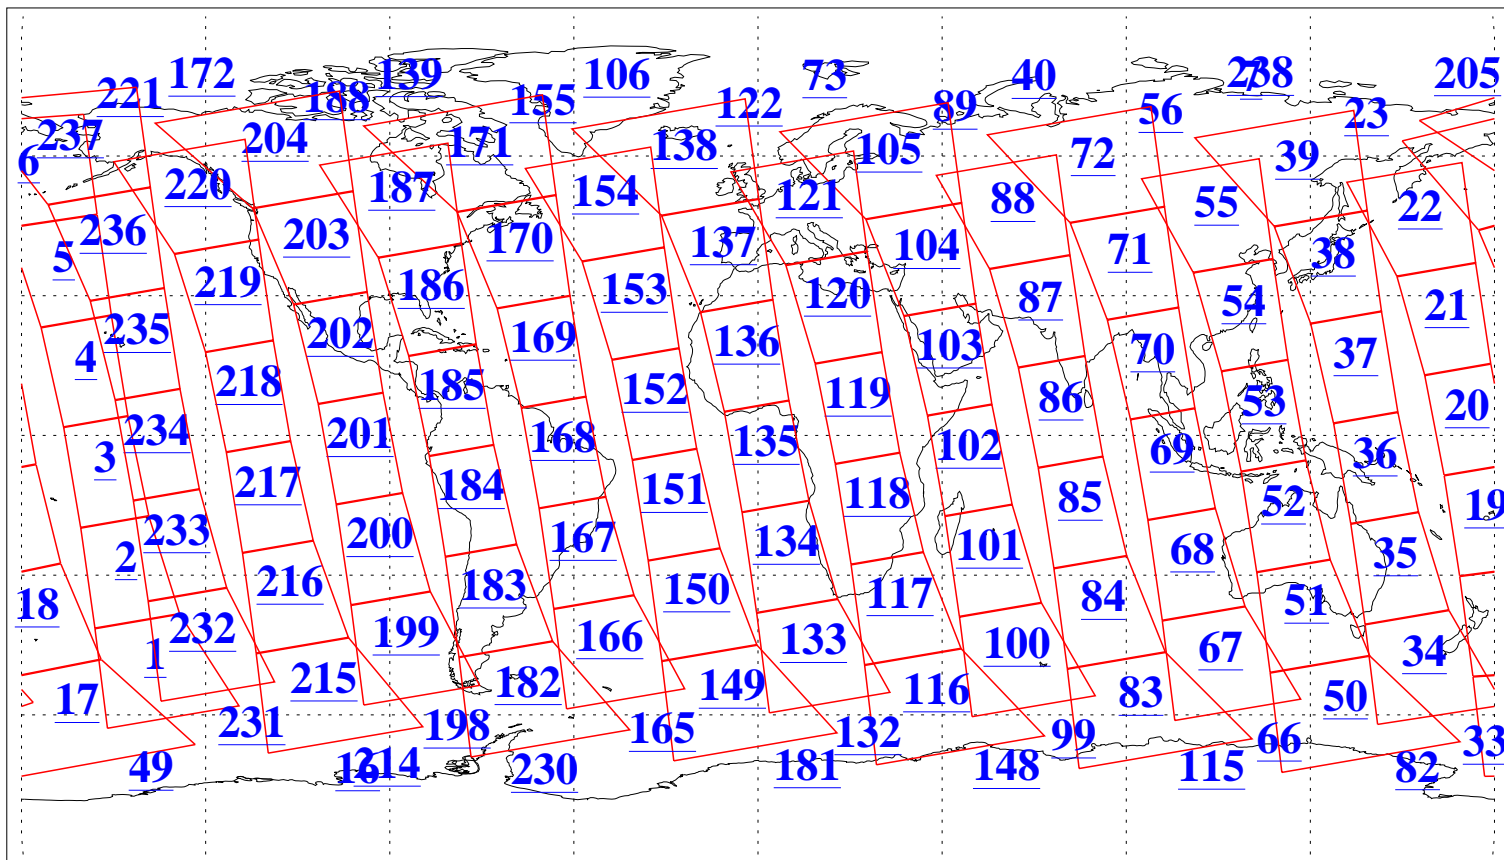

L1B Availability
AMSU Granules: 240
HSB Granules: 0
AIRS Granules: 240

30 Jan 2010
DoY 30
Aqua Day 2828
Granules: 1 to 120

Granules: 121 to 240

Legend: AMSU Available, HSB Available, AIRS Available

L1B Availability
AMSU Granules: 240
HSB Granules: 0
AIRS Granules: 240

30 Jan 2010
DoY 30
Aqua Day 2828
Ascending Granules

Descending Granules

Legend: AMSU Available, HSB Available, AIRS Available

L1B Availability
AMSU Granules: 240
HSB Granules: 0
AIRS Granules: 240

30 Jan 2010
DoY 30
Aqua Day 2828

Northern Hemisphere Granules

Southern Hemisphere Granules

Legend: AMSU Available, HSB Available, AIRS Available