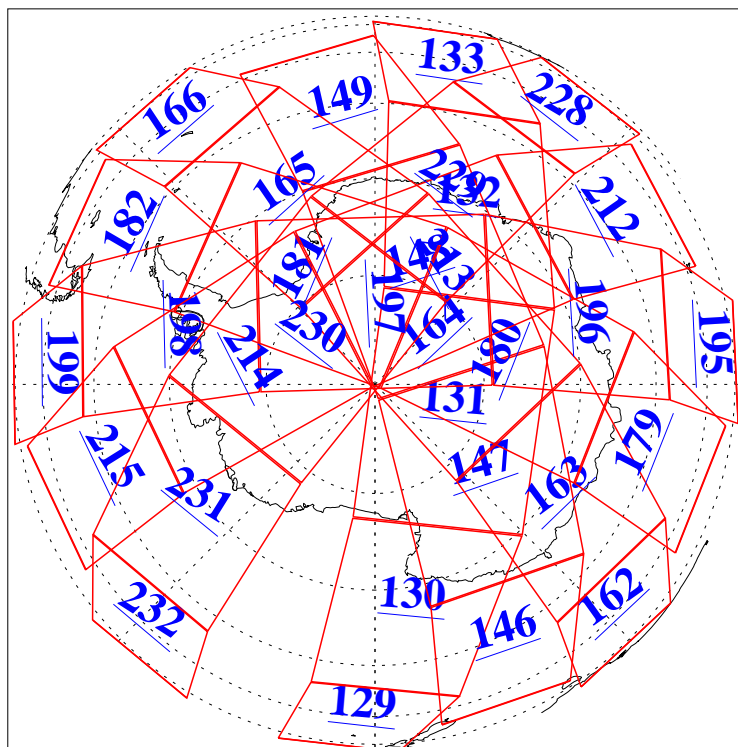

L1B Availability
AMSU Granules: 240
HSB Granules: 0
AIRS Granules: 240

30 Jan 2010
DoY 30
Aqua Day 2828
Granules: 1 to 120

Granules: 121 to 240

Legend: AMSU Available, HSB Available, AIRS Available

L1B Availability
AMSU Granules: 240
HSB Granules: 0
AIRS Granules: 240

30 Jan 2010
DoY 30
Aqua Day 2828
Ascending Granules

Descending Granules

Legend: AMSU Available, HSB Available, AIRS Available

L1B Availability
AMSU Granules: 240
HSB Granules: 0
AIRS Granules: 240

30 Jan 2010
DoY 30
Aqua Day 2828

Northern Hemisphere Granules

Southern Hemisphere Granules

Legend: AMSU Available, HSB Available, AIRS Available