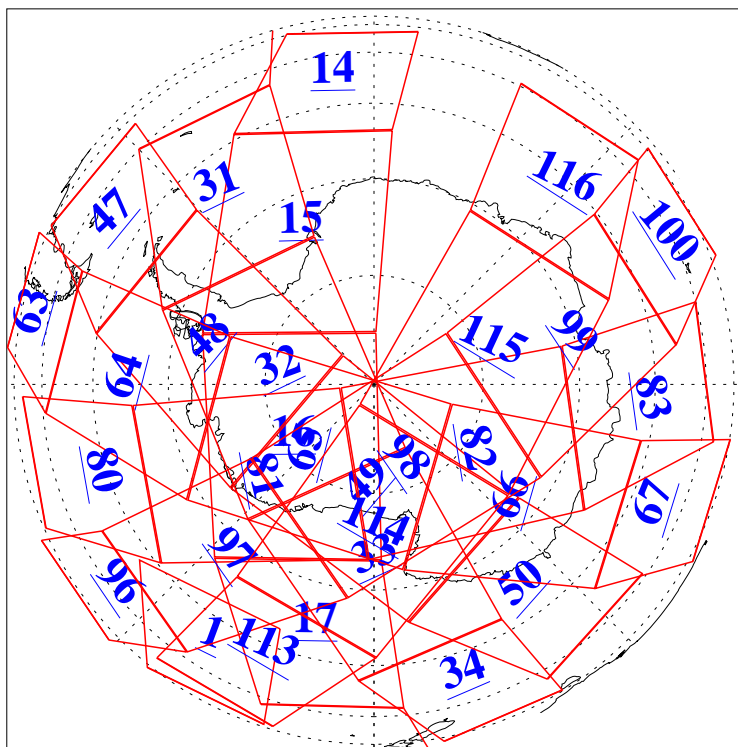

L1B Availability
AMSU Granules: 240
HSB Granules: 0
AIRS Granules: 240

30 Jan 2010
DoY 30
Aqua Day 2828
Granules: 1 to 120

Granules: 121 to 240

Legend: AMSU Available, HSB Available, AIRS Available

L1B Availability
AMSU Granules: 240
HSB Granules: 0
AIRS Granules: 240

30 Jan 2010
DoY 30
Aqua Day 2828
Ascending Granules

Descending Granules

Legend: AMSU Available, HSB Available, AIRS Available

L1B Availability
AMSU Granules: 240
HSB Granules: 0
AIRS Granules: 240

30 Jan 2010
DoY 30
Aqua Day 2828

Northern Hemisphere Granules

Southern Hemisphere Granules

Legend: AMSU Available, HSB Available, AIRS Available