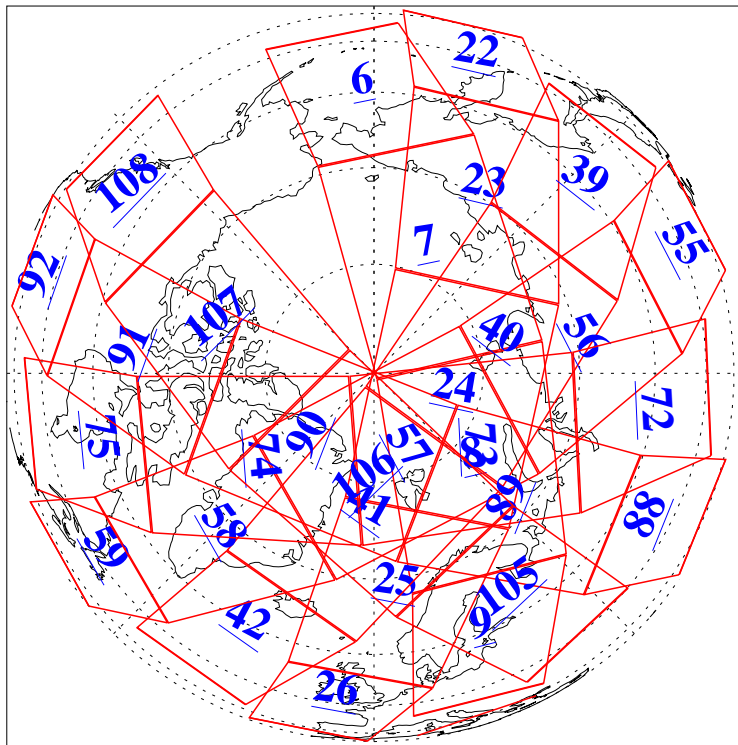

L1B Availability
AMSU Granules: 240
HSB Granules: 0
AIRS Granules: 240

30 Jan 2010
DoY 30
Aqua Day 2828
Granules: 1 to 120

Granules: 121 to 240

Legend: AMSU Available, HSB Available, AIRS Available

L1B Availability
AMSU Granules: 240
HSB Granules: 0
AIRS Granules: 240

30 Jan 2010
DoY 30
Aqua Day 2828
Ascending Granules

Descending Granules

Legend: AMSU Available, HSB Available, AIRS Available

L1B Availability
AMSU Granules: 240
HSB Granules: 0
AIRS Granules: 240

30 Jan 2010
DoY 30
Aqua Day 2828

Northern Hemisphere Granules

Southern Hemisphere Granules

Legend: AMSU Available, HSB Available, AIRS Available