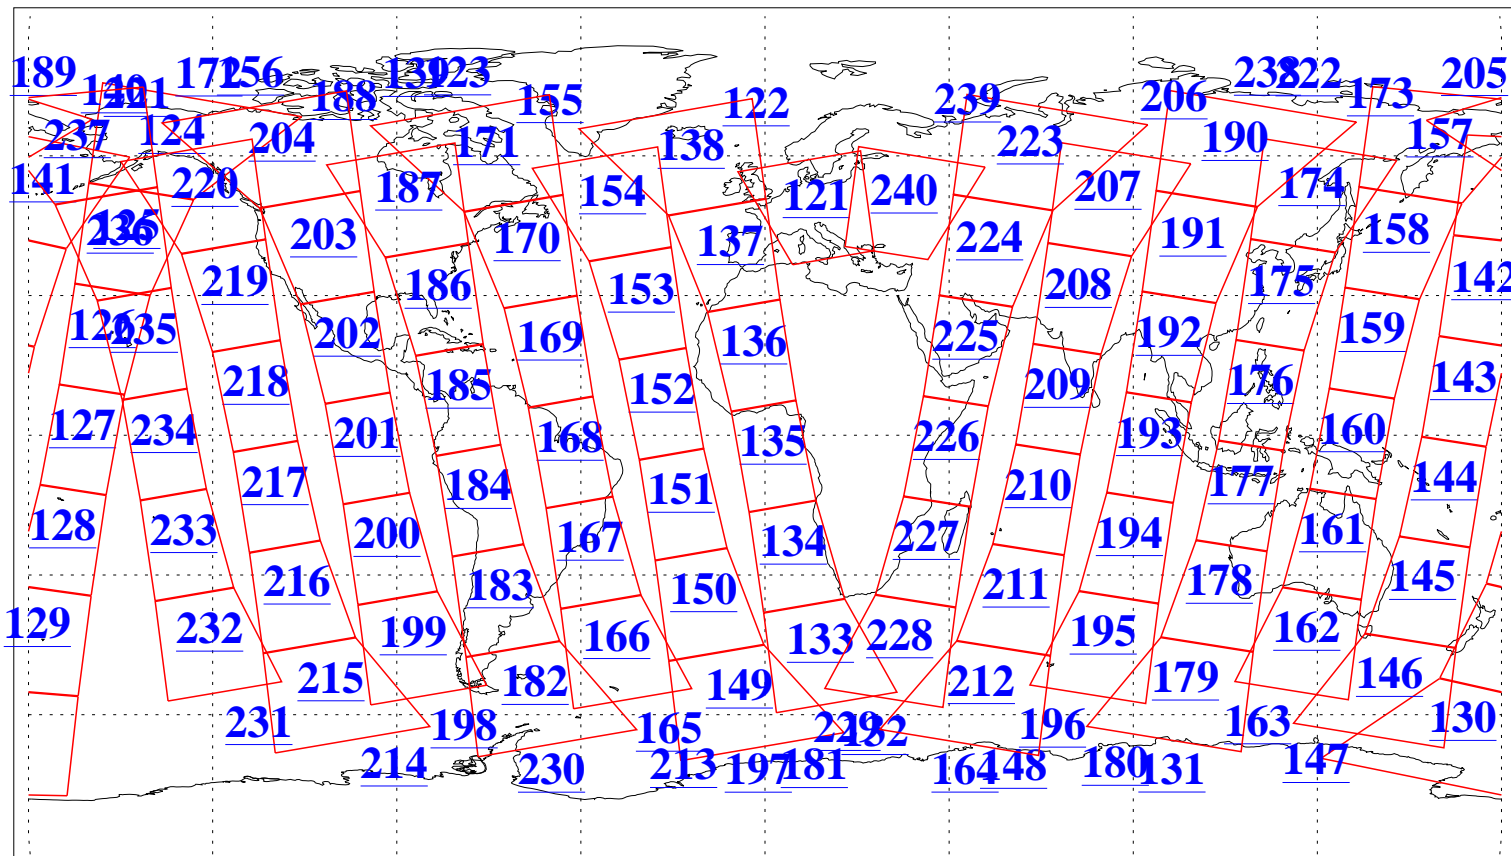

L1B Availability
AMSU Granules: 240
HSB Granules: 0
AIRS Granules: 240

30 Jan 2010
DoY 30
Aqua Day 2828
Granules: 1 to 120

Granules: 121 to 240

Legend: AMSU Available, HSB Available, AIRS Available

L1B Availability
AMSU Granules: 240
HSB Granules: 0
AIRS Granules: 240

30 Jan 2010
DoY 30
Aqua Day 2828
Ascending Granules

Descending Granules

Legend: AMSU Available, HSB Available, AIRS Available

L1B Availability
AMSU Granules: 240
HSB Granules: 0
AIRS Granules: 240

30 Jan 2010
DoY 30
Aqua Day 2828

Northern Hemisphere Granules

Southern Hemisphere Granules

Legend: AMSU Available, HSB Available, AIRS Available