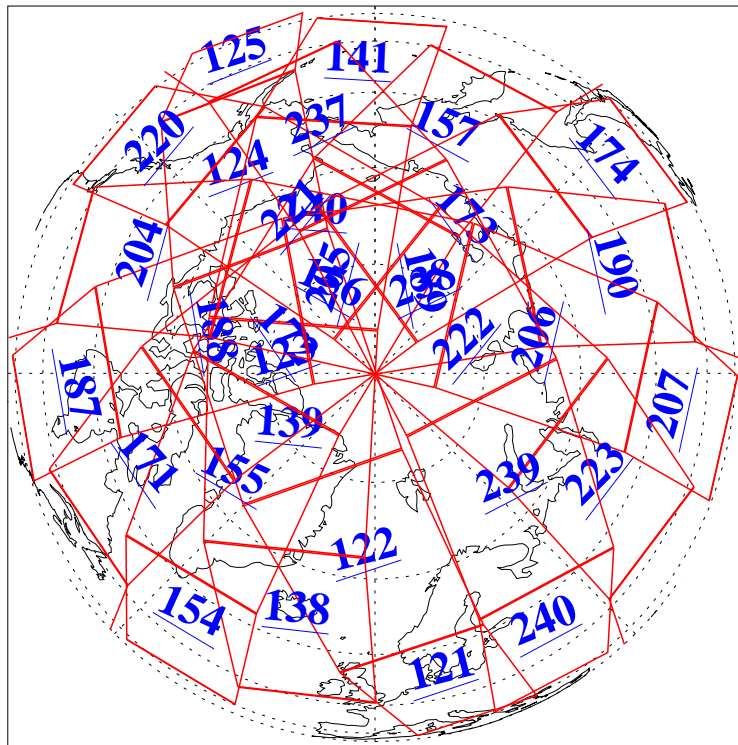

L1B Availability
AMSU Granules: 240
HSB Granules: 0
AIRS Granules: 240

30 Jan 2010
DoY 30
Aqua Day 2828
Granules: 1 to 120

Granules: 121 to 240

Legend: AMSU Available, HSB Available, AIRS Available

L1B Availability
AMSU Granules: 240
HSB Granules: 0
AIRS Granules: 240

30 Jan 2010
DoY 30
Aqua Day 2828
Ascending Granules

Descending Granules

Legend: AMSU Available, HSB Available, AIRS Available

L1B Availability
AMSU Granules: 240
HSB Granules: 0
AIRS Granules: 240

30 Jan 2010
DoY 30
Aqua Day 2828

Northern Hemisphere Granules

Southern Hemisphere Granules

Legend: AMSU Available, HSB Available, AIRS Available