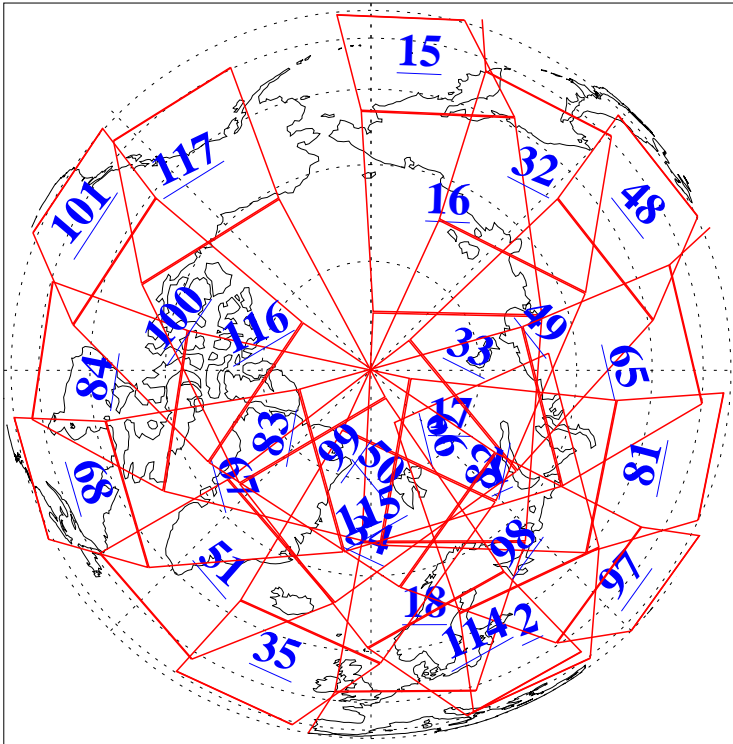

L1B Availability
AMSU Granules: 240
HSB Granules: 0
AIRS Granules: 240

29 Jan 2010
DoY 29
Aqua Day 2827
Granules: 1 to 120

Granules: 121 to 240

Legend: AMSU Available, HSB Available, AIRS Available

L1B Availability
AMSU Granules: 240
HSB Granules: 0
AIRS Granules: 240

29 Jan 2010
DoY 29
Aqua Day 2827
Ascending Granules

Descending Granules

Legend: AMSU Available, HSB Available, AIRS Available

L1B Availability
 AMSU Granules: 240
 HSB Granules: 0
 AIRS Granules: 240

29 Jan 2010
 DoY 29
 Aqua Day 2827

Northern Hemisphere Granules

Southern Hemisphere Granules

Legend: AMSU Available, HSB Available, AIRS Available