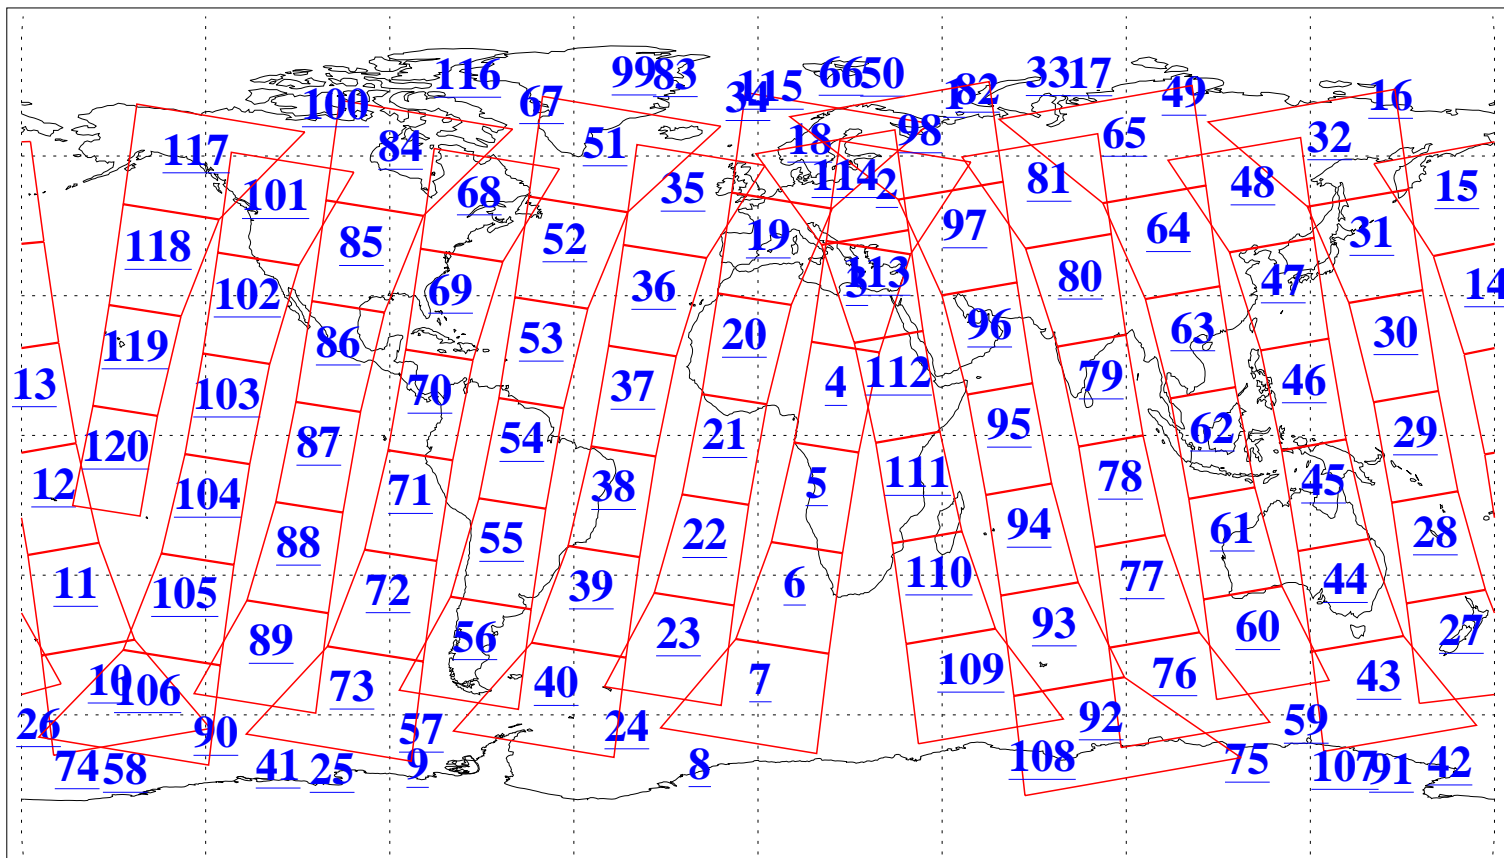

L1B Availability
AMSU Granules: 240
HSB Granules: 0
AIRS Granules: 240

29 Jan 2010
DoY 29
Aqua Day 2827
Granules: 1 to 120

Granules: 121 to 240

Legend: AMSU Available, HSB Available, AIRS Available

L1B Availability
AMSU Granules: 240
HSB Granules: 0
AIRS Granules: 240

29 Jan 2010
DoY 29
Aqua Day 2827
Ascending Granules

Descending Granules

Legend: AMSU Available, HSB Available, AIRS Available

L1B Availability
 AMSU Granules: 240
 HSB Granules: 0
 AIRS Granules: 240

29 Jan 2010
 DoY 29
 Aqua Day 2827

Northern Hemisphere Granules

Southern Hemisphere Granules

Legend: AMSU Available, HSB Available, AIRS Available