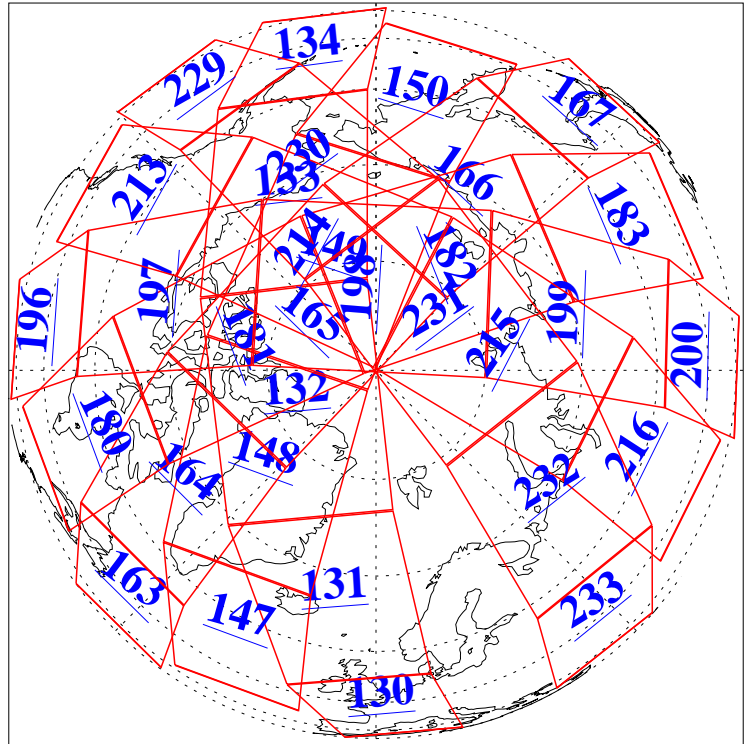

L1B Availability
AMSU Granules: 240
HSB Granules: 0
AIRS Granules: 240

29 Jan 2010
DoY 29
Aqua Day 2827
Granules: 1 to 120

Granules: 121 to 240

Legend: AMSU Available, HSB Available, AIRS Available

L1B Availability
AMSU Granules: 240
HSB Granules: 0
AIRS Granules: 240

29 Jan 2010
DoY 29
Aqua Day 2827
Ascending Granules

Descending Granules

Legend: AMSU Available, HSB Available, AIRS Available

L1B Availability
 AMSU Granules: 240
 HSB Granules: 0
 AIRS Granules: 240

29 Jan 2010
 DoY 29
 Aqua Day 2827

Northern Hemisphere Granules

Southern Hemisphere Granules

Legend: AMSU Available, HSB Available, AIRS Available