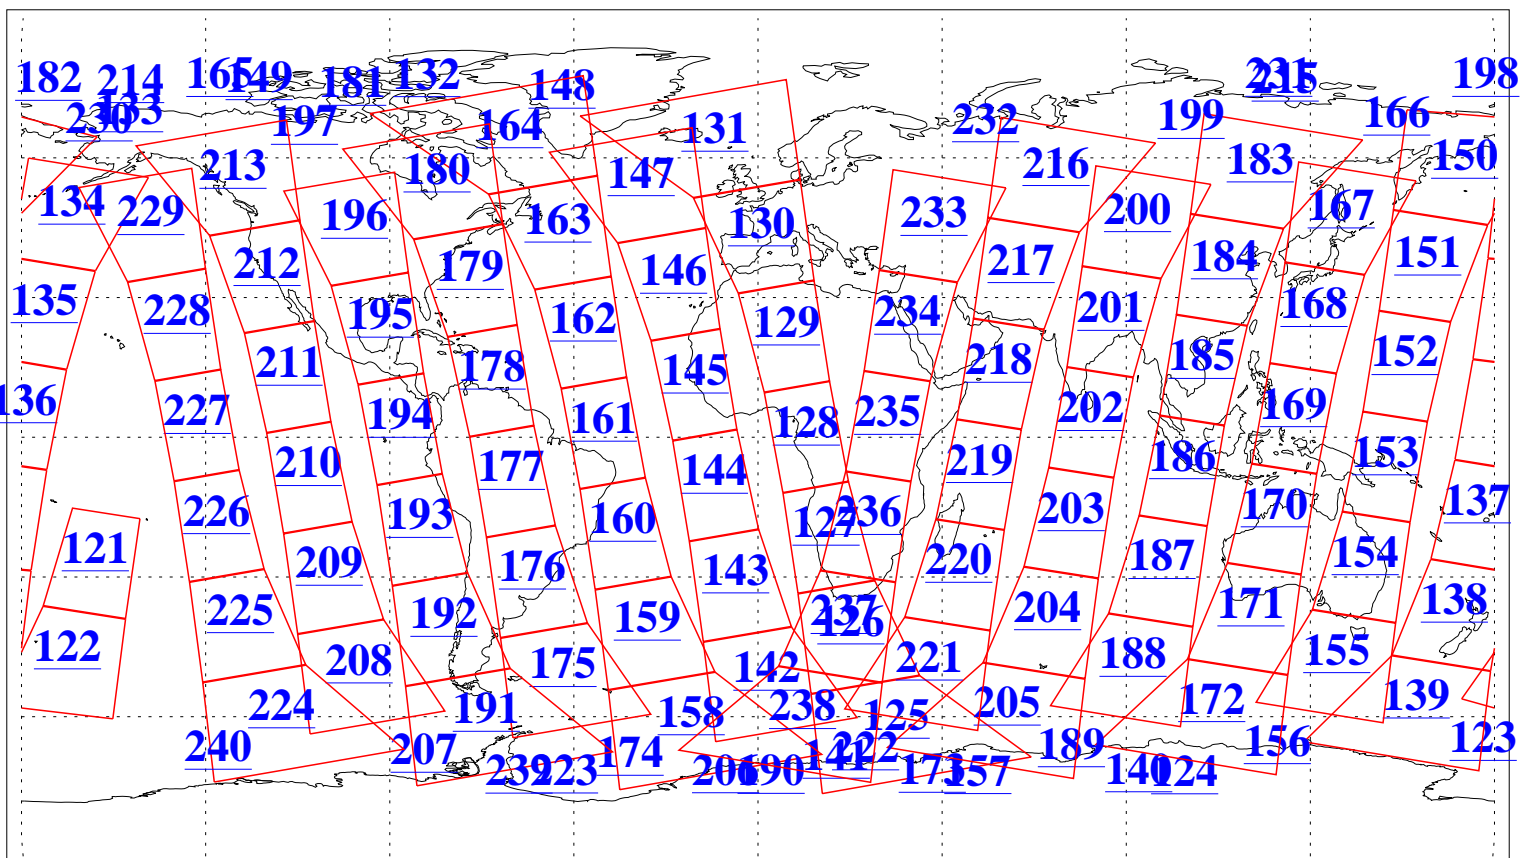

L1B Availability
AMSU Granules: 240
HSB Granules: 0
AIRS Granules: 240

29 Jan 2010
DoY 29
Aqua Day 2827
Granules: 1 to 120

Granules: 121 to 240

Legend: AMSU Available, HSB Available, AIRS Available

L1B Availability
AMSU Granules: 240
HSB Granules: 0
AIRS Granules: 240

29 Jan 2010
DoY 29
Aqua Day 2827
Ascending Granules

Descending Granules

Legend: AMSU Available, HSB Available, AIRS Available

L1B Availability
 AMSU Granules: 240
 HSB Granules: 0
 AIRS Granules: 240

29 Jan 2010
 DoY 29
 Aqua Day 2827