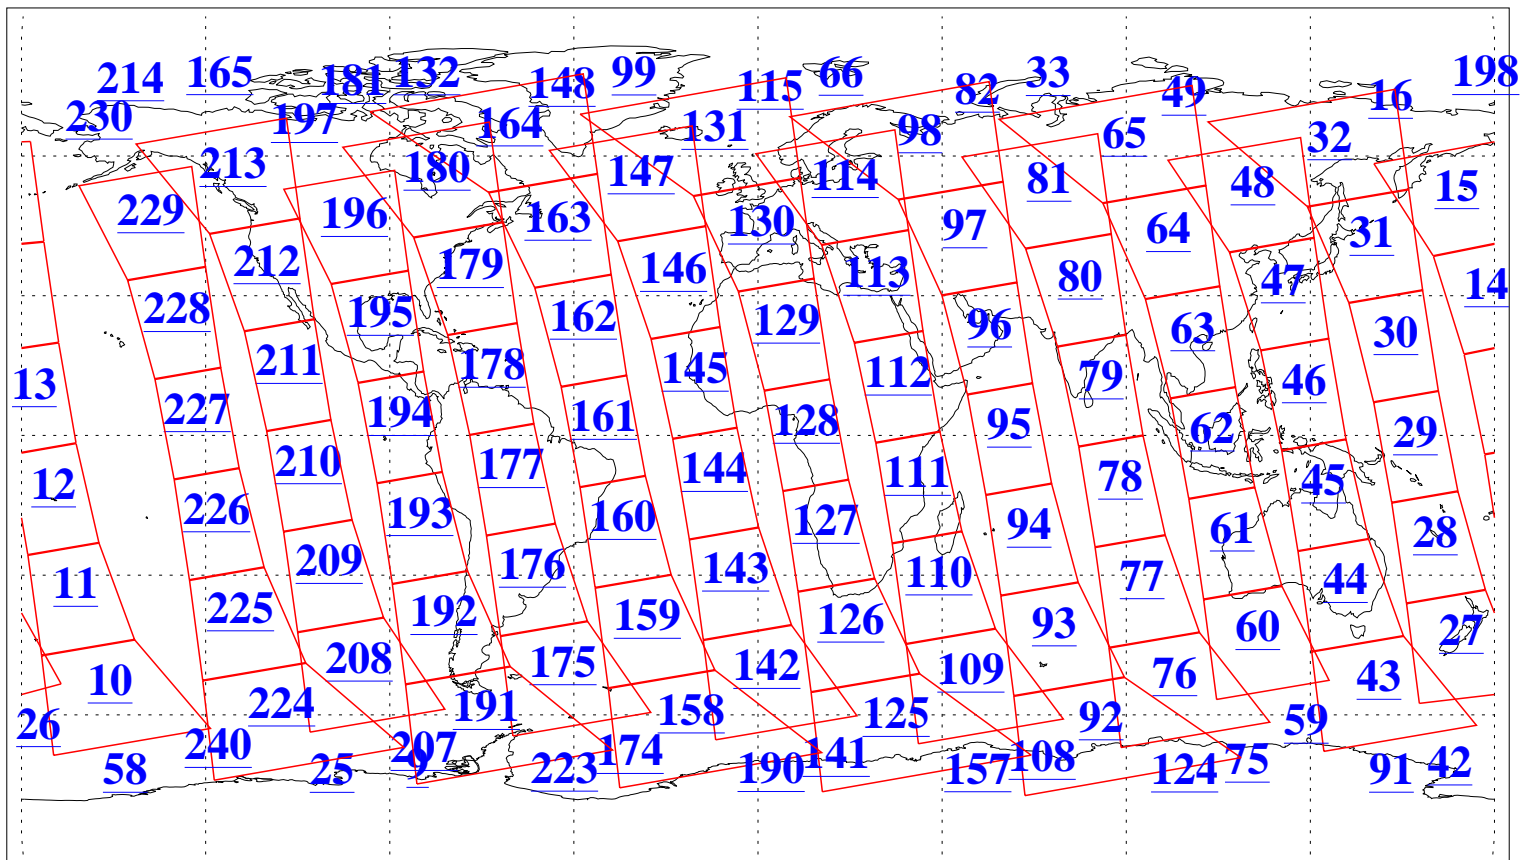

L1B Availability
AMSU Granules: 240
HSB Granules: 0
AIRS Granules: 240

29 Jan 2010
DoY 29
Aqua Day 2827
Granules: 1 to 120

Granules: 121 to 240

Legend: AMSU Available, HSB Available, AIRS Available

L1B Availability
AMSU Granules: 240
HSB Granules: 0
AIRS Granules: 240

29 Jan 2010
DoY 29
Aqua Day 2827
Ascending Granules

Descending Granules

Legend: AMSU Available, HSB Available, AIRS Available

L1B Availability
 AMSU Granules: 240
 HSB Granules: 0
 AIRS Granules: 240

29 Jan 2010
 DoY 29
 Aqua Day 2827

Northern Hemisphere Granules

Southern Hemisphere Granules

Legend: AMSU Available, HSB Available, AIRS Available