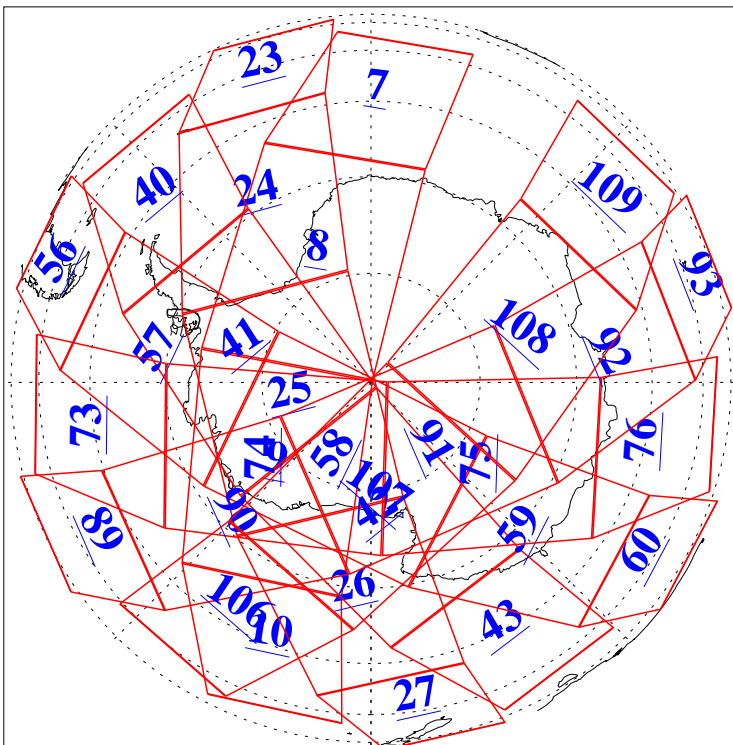

L1B Availability
AMSU Granules: 240
HSB Granules: 0
AIRS Granules: 240

29 Jan 2010
DoY 29
Aqua Day 2827
Granules: 1 to 120

Granules: 121 to 240

Legend: AMSU Available, HSB Available, AIRS Available

L1B Availability
AMSU Granules: 240
HSB Granules: 0
AIRS Granules: 240

29 Jan 2010
DoY 29
Aqua Day 2827
Ascending Granules

Descending Granules

Legend: AMSU Available, HSB Available, AIRS Available

L1B Availability
 AMSU Granules: 240
 HSB Granules: 0
 AIRS Granules: 240

29 Jan 2010
 DoY 29
 Aqua Day 2827

Northern Hemisphere Granules

Southern Hemisphere Granules

Legend: AMSU Available, HSB Available, AIRS Available