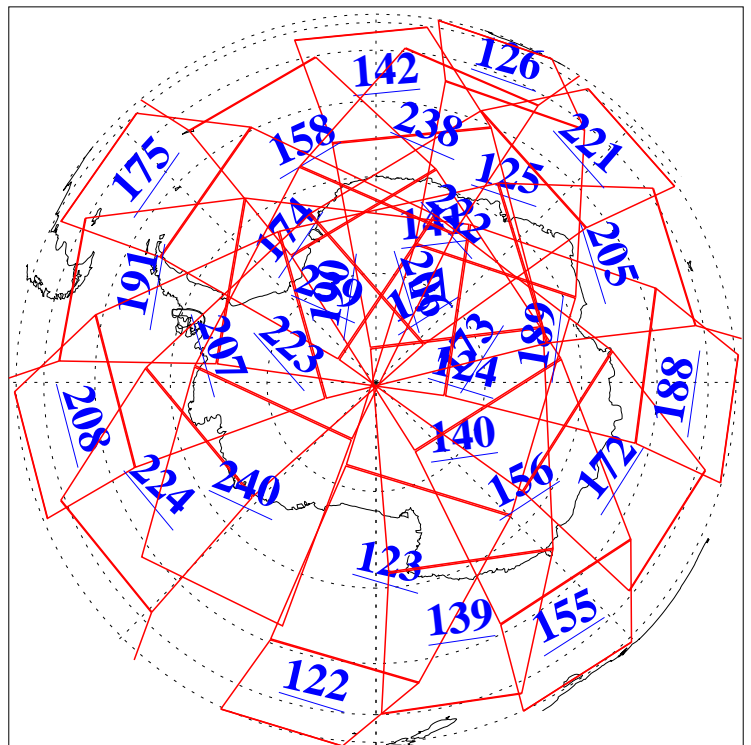

L1B Availability
AMSU Granules: 240
HSB Granules: 0
AIRS Granules: 240

29 Jan 2010
DoY 29
Aqua Day 2827
Granules: 1 to 120

Granules: 121 to 240

Legend: AMSU Available, HSB Available, AIRS Available

L1B Availability
AMSU Granules: 240
HSB Granules: 0
AIRS Granules: 240

29 Jan 2010
DoY 29
Aqua Day 2827
Ascending Granules

Descending Granules

Legend: AMSU Available, HSB Available, AIRS Available

L1B Availability
 AMSU Granules: 240
 HSB Granules: 0
 AIRS Granules: 240

29 Jan 2010
 DoY 29
 Aqua Day 2827

Northern Hemisphere Granules

Southern Hemisphere Granules

Legend: AMSU Available, HSB Available, AIRS Available