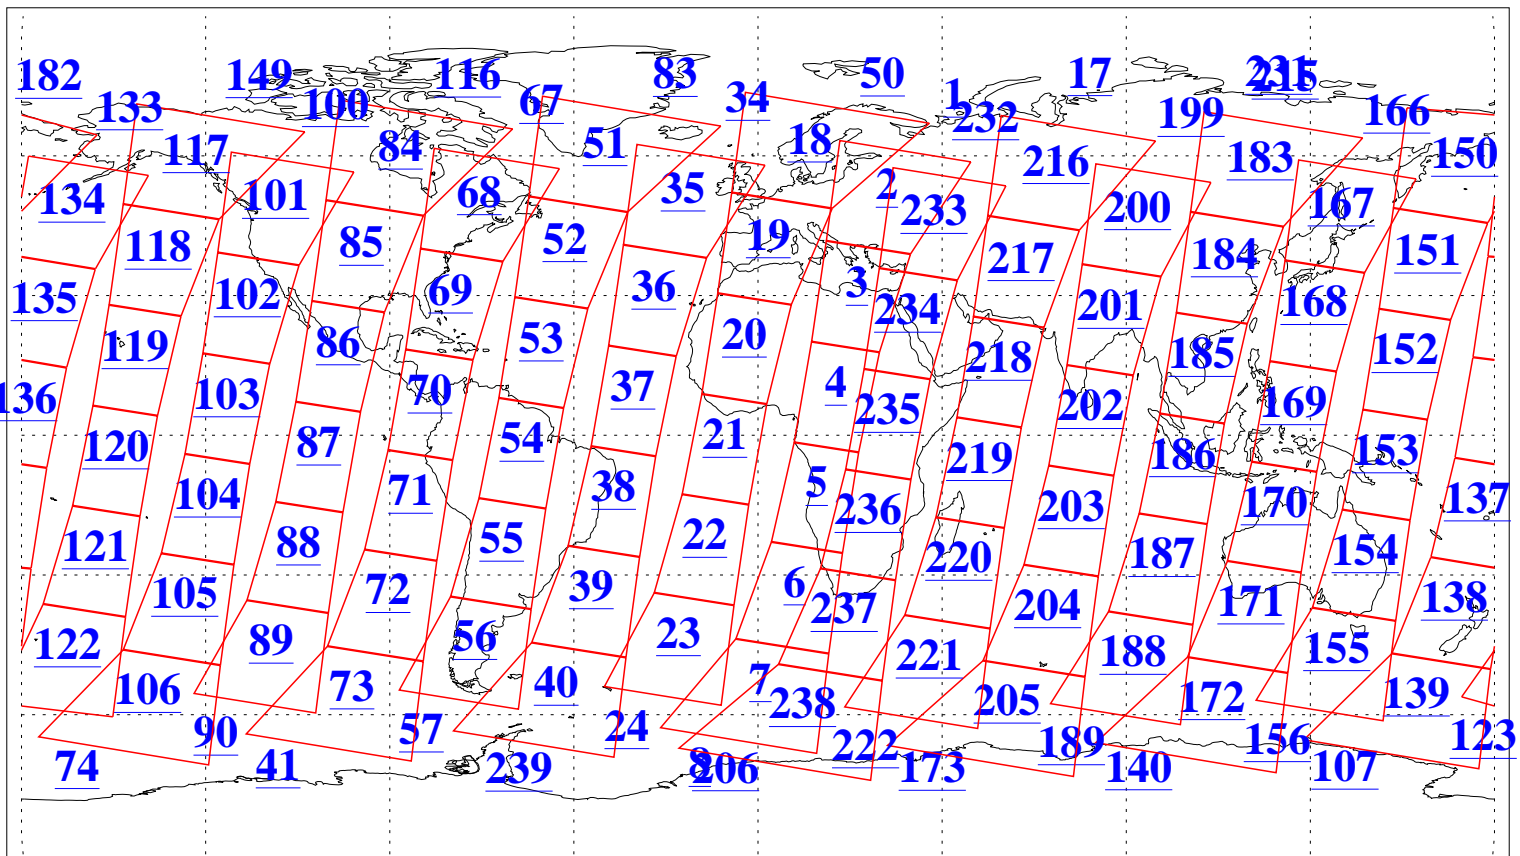

L1B Availability
AMSU Granules: 240
HSB Granules: 0
AIRS Granules: 240

29 Jan 2010
DoY 29
Aqua Day 2827
Granules: 1 to 120

Granules: 121 to 240

Legend: AMSU Available, HSB Available, AIRS Available

L1B Availability
AMSU Granules: 240
HSB Granules: 0
AIRS Granules: 240

29 Jan 2010
DoY 29
Aqua Day 2827
Ascending Granules

Descending Granules

Legend: AMSU Available, HSB Available, AIRS Available

L1B Availability
 AMSU Granules: 240
 HSB Granules: 0
 AIRS Granules: 240

29 Jan 2010
 DoY 29
 Aqua Day 2827

Northern Hemisphere Granules

Southern Hemisphere Granules

Legend: AMSU Available, HSB Available, AIRS Available