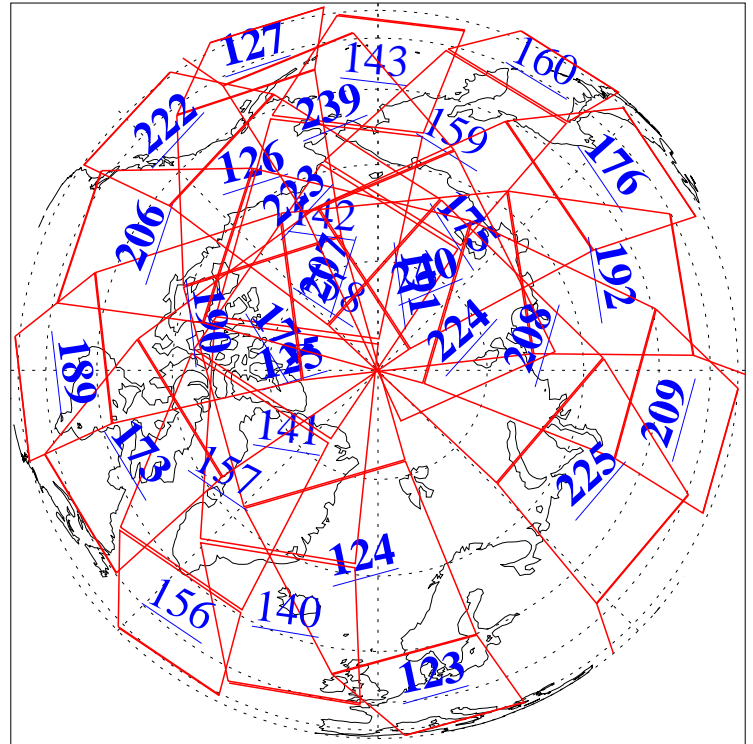

L1B Availability
AMSU Granules: 240
HSB Granules: 0
AIRS Granules: 209

28 Jan 2010
DoY 28
Aqua Day 2826
Granules: 1 to 120

Granules: 121 to 240

Legend: AMSU Available, HSB Available, AIRS Available

L1B Availability
AMSU Granules: 240
HSB Granules: 0
AIRS Granules: 209

28 Jan 2010
DoY 28
Aqua Day 2826

Ascending Granules

Descending Granules

Legend: AMSU Available, HSB Available, AIRS Available

L1B Availability
 AMSU Granules: 240
 HSB Granules: 0
 AIRS Granules: 209

28 Jan 2010
 DoY 28
 Aqua Day 2826

Northern Hemisphere Granules

Southern Hemisphere Granules

Legend: AMSU Available, HSB Available, AIRS Available