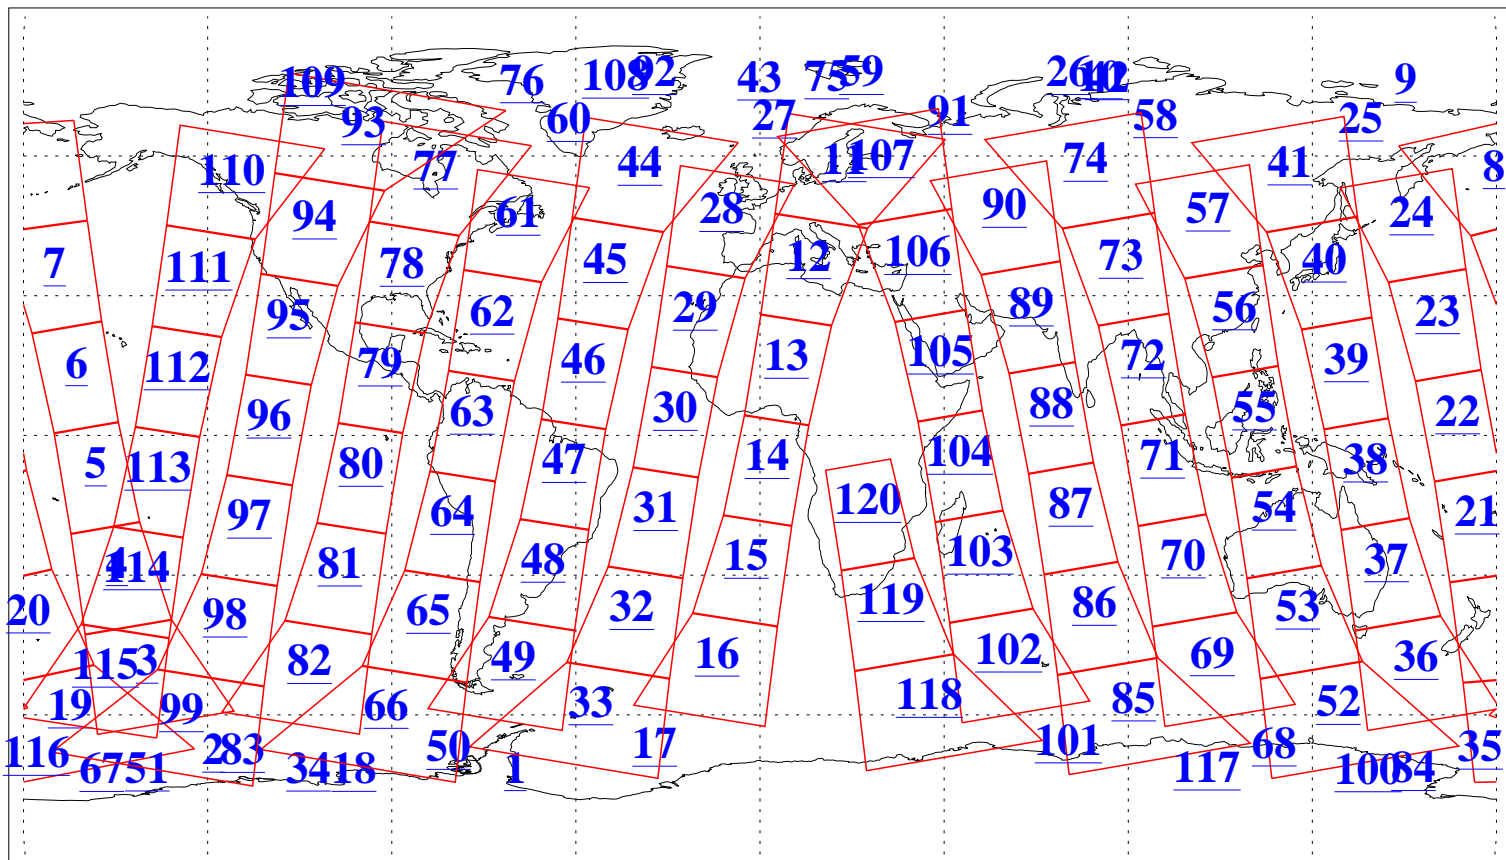

L1B Availability
AMSU Granules: 240
HSB Granules: 0
AIRS Granules: 209

28 Jan 2010
DoY 28
Aqua Day 2826
Granules: 1 to 120

Granules: 121 to 240

Legend: AMSU Available, HSB Available, AIRS Available

L1B Availability
AMSU Granules: 240
HSB Granules: 0
AIRS Granules: 209

28 Jan 2010
DoY 28
Aqua Day 2826

Ascending Granules

Descending Granules

Legend: AMSU Available, HSB Available, AIRS Available

L1B Availability
 AMSU Granules: 240
 HSB Granules: 0
 AIRS Granules: 209

28 Jan 2010
 DoY 28
 Aqua Day 2826

Northern Hemisphere Granules

Southern Hemisphere Granules

Legend: AMSU Available, HSB Available, AIRS Available