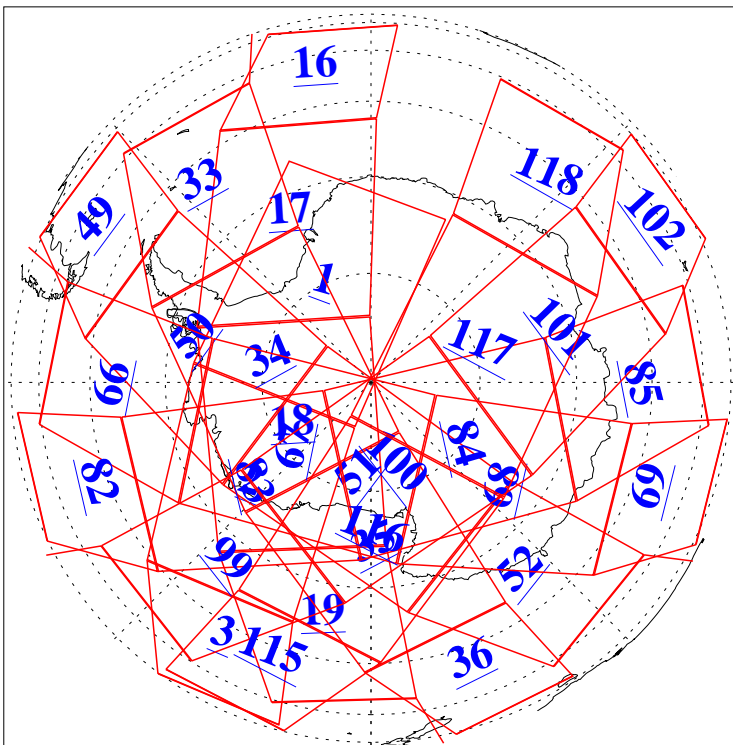

L1B Availability
AMSU Granules: 240
HSB Granules: 0
AIRS Granules: 209

28 Jan 2010
DoY 28
Aqua Day 2826
Granules: 1 to 120

Granules: 121 to 240

Legend: AMSU Available, HSB Available, AIRS Available

L1B Availability
AMSU Granules: 240
HSB Granules: 0
AIRS Granules: 209

28 Jan 2010
DoY 28
Aqua Day 2826

Ascending Granules

Descending Granules

Legend: AMSU Available, HSB Available, AIRS Available

L1B Availability
 AMSU Granules: 240
 HSB Granules: 0
 AIRS Granules: 209

28 Jan 2010
 DoY 28
 Aqua Day 2826

Northern Hemisphere Granules

Southern Hemisphere Granules

Legend: AMSU Available, HSB Available, AIRS Available