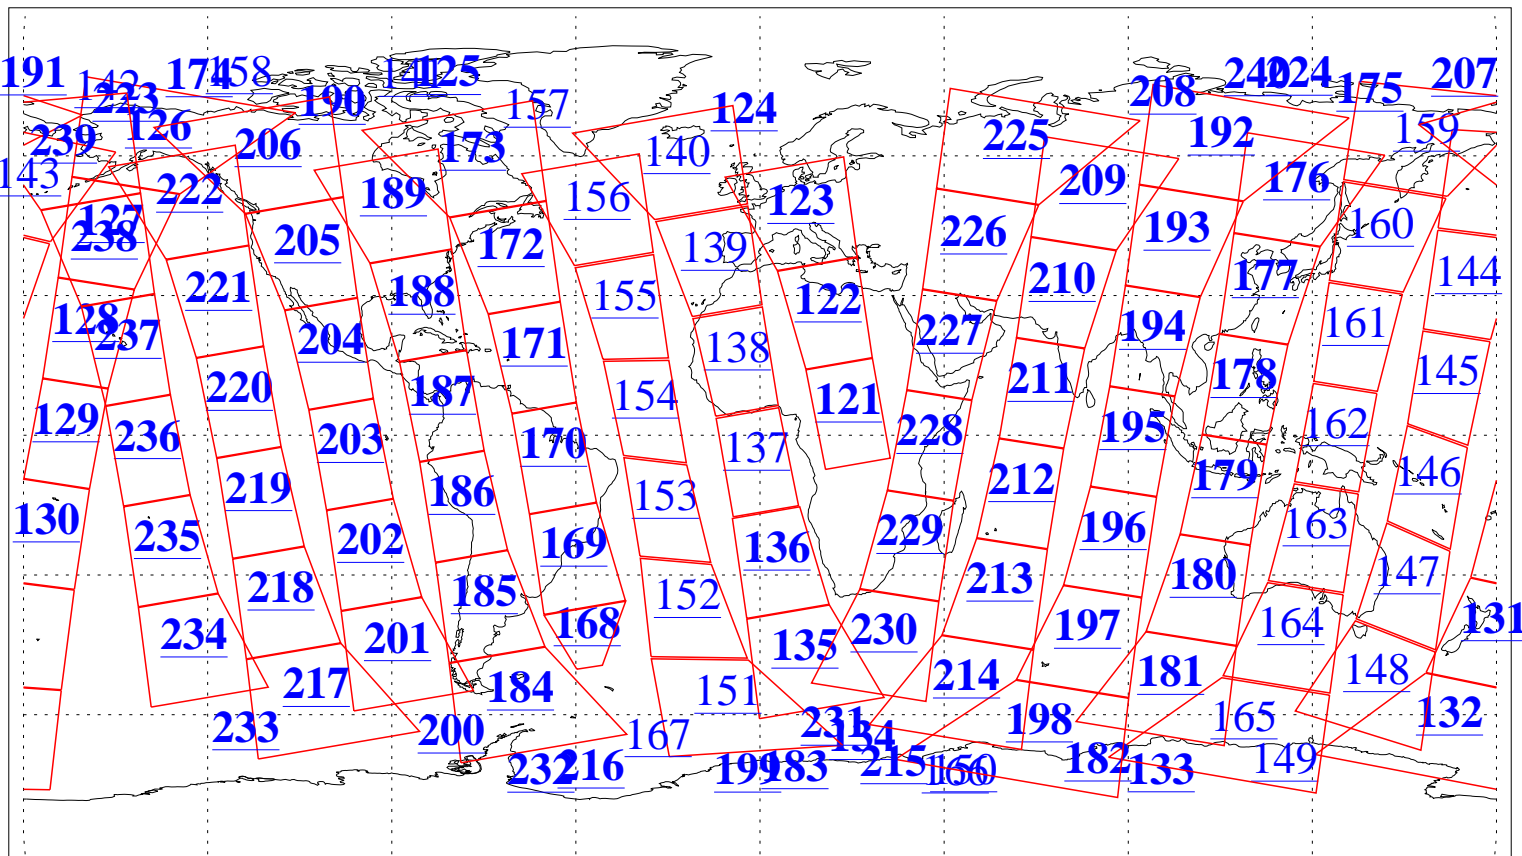

L1B Availability
AMSU Granules: 240
HSB Granules: 0
AIRS Granules: 209

28 Jan 2010
DoY 28
Aqua Day 2826
Granules: 1 to 120

Granules: 121 to 240

Legend: AMSU Available, HSB Available, AIRS Available

L1B Availability
AMSU Granules: 240
HSB Granules: 0
AIRS Granules: 209

28 Jan 2010
DoY 28
Aqua Day 2826

Ascending Granules

Descending Granules

Legend: AMSU Available, HSB Available, AIRS Available

L1B Availability
 AMSU Granules: 240
 HSB Granules: 0
 AIRS Granules: 209

28 Jan 2010
 DoY 28
 Aqua Day 2826

Northern Hemisphere Granules

Southern Hemisphere Granules

Legend: AMSU Available, HSB Available, AIRS Available