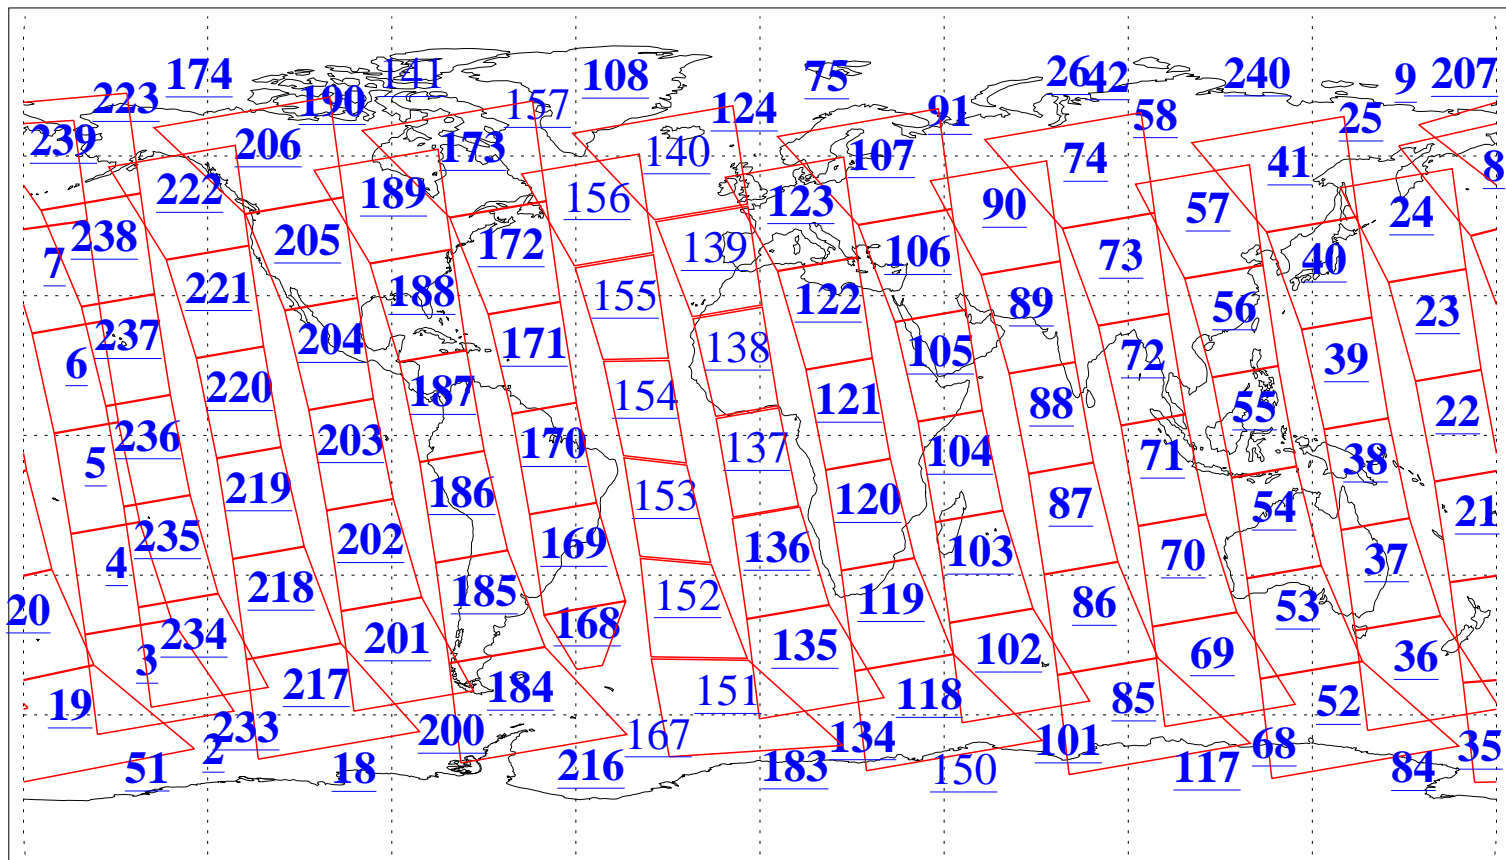

L1B Availability
AMSU Granules: 240
HSB Granules: 0
AIRS Granules: 209

28 Jan 2010
DoY 28
Aqua Day 2826
Granules: 1 to 120

Granules: 121 to 240

Legend: AMSU Available, HSB Available, AIRS Available

L1B Availability
AMSU Granules: 240
HSB Granules: 0
AIRS Granules: 209

28 Jan 2010
DoY 28
Aqua Day 2826

Ascending Granules

Descending Granules

Legend: AMSU Available, HSB Available, AIRS Available

L1B Availability
 AMSU Granules: 240
 HSB Granules: 0
 AIRS Granules: 209

28 Jan 2010
 DoY 28
 Aqua Day 2826

Northern Hemisphere Granules

Southern Hemisphere Granules

Legend: AMSU Available, HSB Available, AIRS Available