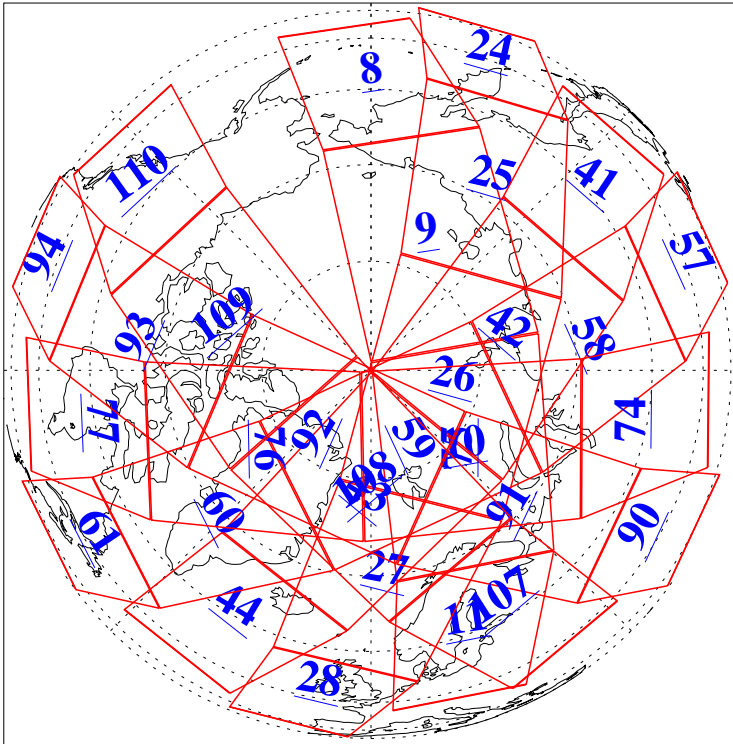

L1B Availability
AMSU Granules: 240
HSB Granules: 0
AIRS Granules: 209

28 Jan 2010
DoY 28
Aqua Day 2826
Granules: 1 to 120

Granules: 121 to 240

Legend: AMSU Available, HSB Available, AIRS Available

L1B Availability
AMSU Granules: 240
HSB Granules: 0
AIRS Granules: 209

28 Jan 2010
DoY 28
Aqua Day 2826

Ascending Granules

Descending Granules

Legend: AMSU Available, HSB Available, AIRS Available

L1B Availability
 AMSU Granules: 240
 HSB Granules: 0
 AIRS Granules: 209

28 Jan 2010
 DoY 28
 Aqua Day 2826

Northern Hemisphere Granules

Southern Hemisphere Granules

Legend: AMSU Available, HSB Available, AIRS Available