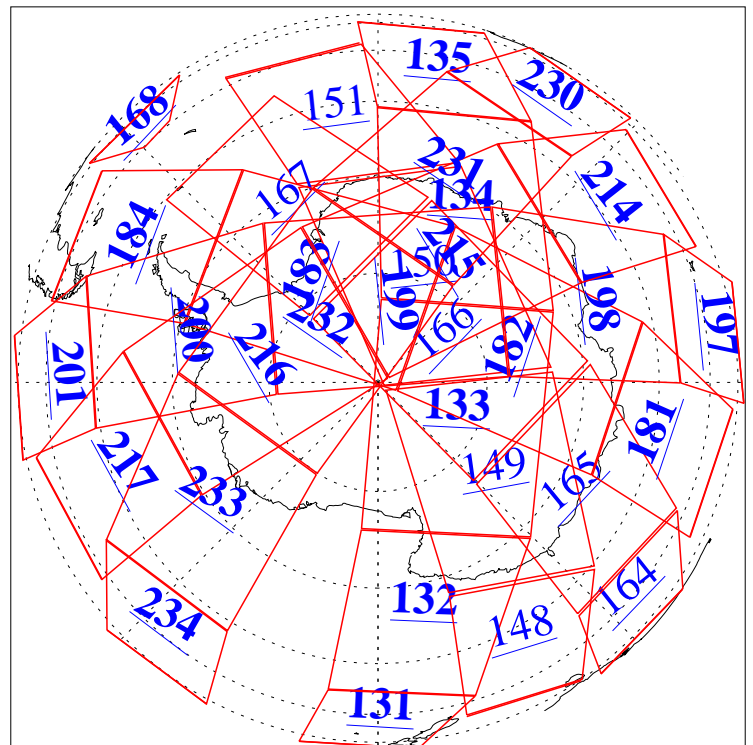

L1B Availability
AMSU Granules: 240
HSB Granules: 0
AIRS Granules: 209

28 Jan 2010
DoY 28
Aqua Day 2826
Granules: 1 to 120

Granules: 121 to 240

Legend: AMSU Available, HSB Available, AIRS Available

L1B Availability
AMSU Granules: 240
HSB Granules: 0
AIRS Granules: 209

28 Jan 2010
DoY 28
Aqua Day 2826

Ascending Granules

Descending Granules

Legend: AMSU Available, HSB Available, AIRS Available

L1B Availability
 AMSU Granules: 240
 HSB Granules: 0
 AIRS Granules: 209

28 Jan 2010
 DoY 28
 Aqua Day 2826

Northern Hemisphere Granules

Southern Hemisphere Granules

Legend: AMSU Available, HSB Available, AIRS Available