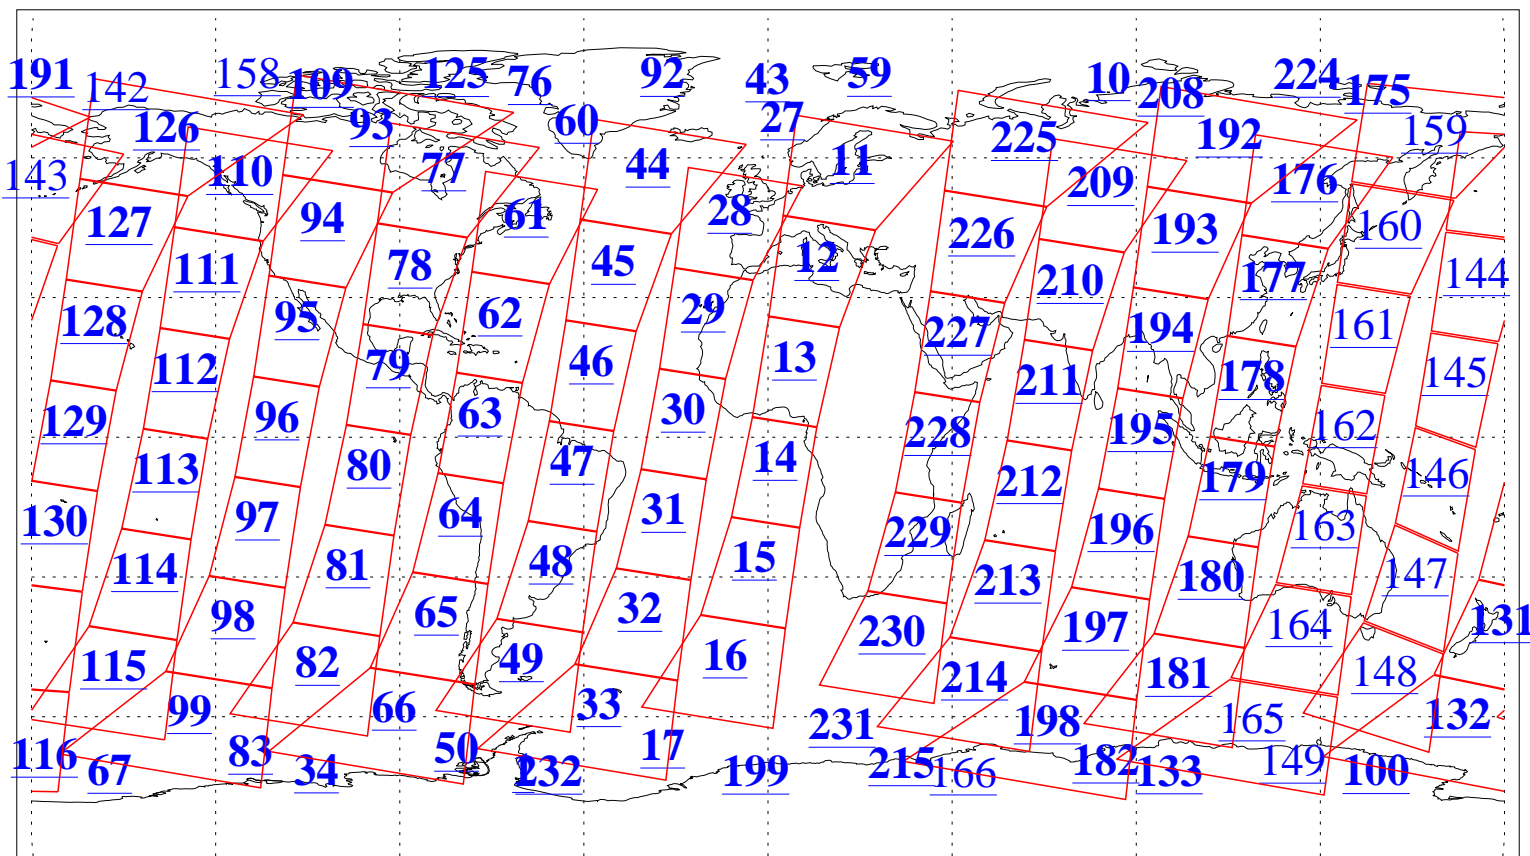

L1B Availability
AMSU Granules: 240
HSB Granules: 0
AIRS Granules: 209

28 Jan 2010
DoY 28
Aqua Day 2826
Granules: 1 to 120

Granules: 121 to 240

Legend: AMSU Available, HSB Available, AIRS Available

L1B Availability
AMSU Granules: 240
HSB Granules: 0
AIRS Granules: 209

28 Jan 2010
DoY 28
Aqua Day 2826

Ascending Granules

Descending Granules

Legend: AMSU Available, HSB Available, AIRS Available

L1B Availability
 AMSU Granules: 240
 HSB Granules: 0
 AIRS Granules: 209

28 Jan 2010
 DoY 28
 Aqua Day 2826

Northern Hemisphere Granules

Southern Hemisphere Granules

Legend: AMSU Available, HSB Available, AIRS Available