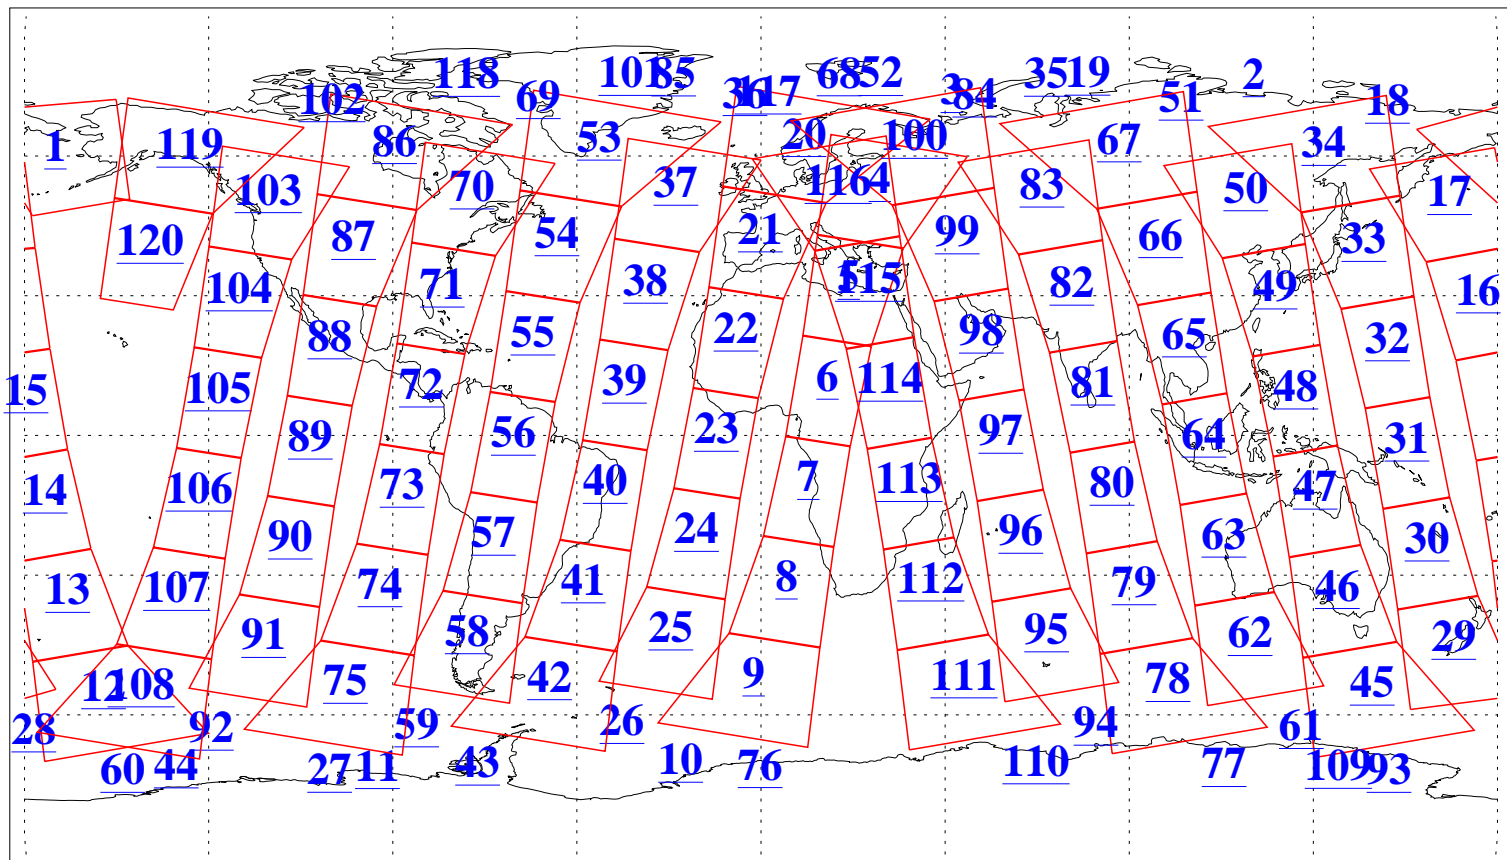

L1B Availability  
AMSU Granules: 240  
HSB Granules: 0  
AIRS Granules: 240

27 Jan 2010  
DoY 27  
Aqua Day 2825  
Granules: 1 to 120

Granules: 121 to 240

Legend: AMSU Available, HSB Available, AIRS Available

L1B Availability  
AMSU Granules: 240  
HSB Granules: 0  
AIRS Granules: 240

27 Jan 2010  
DoY 27  
Aqua Day 2825  
Ascending Granules

Descending Granules

Legend: AMSU Available, HSB Available, AIRS Available

L1B Availability  
 AMSU Granules: 240  
 HSB Granules: 0  
 AIRS Granules: 240

27 Jan 2010  
 DoY 27  
 Aqua Day 2825

Northern Hemisphere Granules

Southern Hemisphere Granules

Legend: AMSU Available, HSB Available, **AIRS Available**