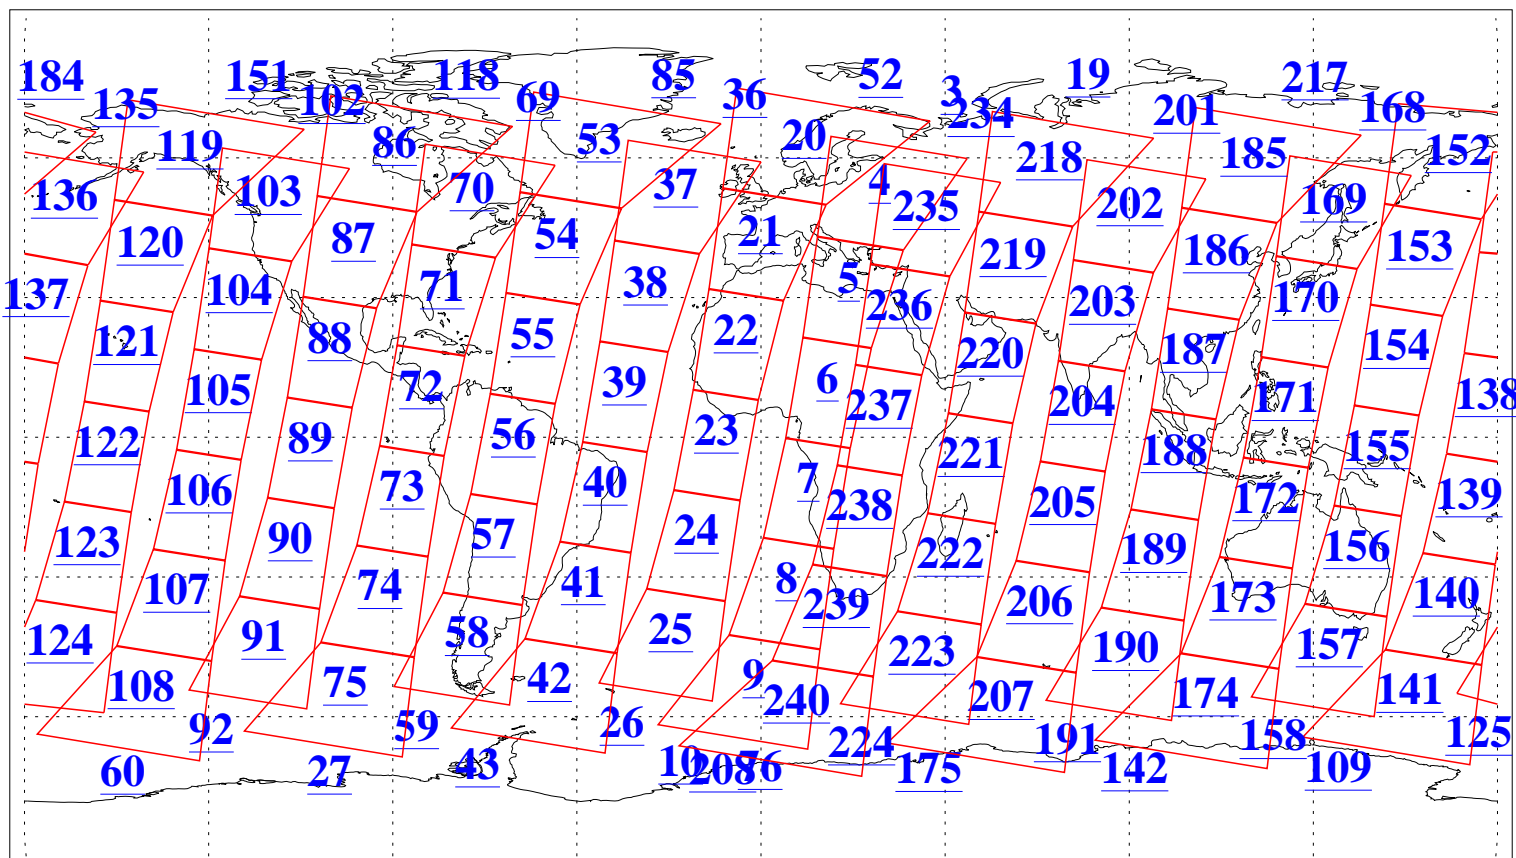

L1B Availability  
AMSU Granules: 240  
HSB Granules: 0  
AIRS Granules: 240

27 Jan 2010  
DoY 27  
Aqua Day 2825  
Granules: 1 to 120

Granules: 121 to 240

Legend: AMSU Available, HSB Available, AIRS Available

L1B Availability  
AMSU Granules: 240  
HSB Granules: 0  
AIRS Granules: 240

27 Jan 2010  
DoY 27  
Aqua Day 2825  
Ascending Granules

Descending Granules

Legend: AMSU Available, HSB Available, AIRS Available

L1B Availability  
 AMSU Granules: 240  
 HSB Granules: 0  
 AIRS Granules: 240

27 Jan 2010  
 DoY 27  
 Aqua Day 2825

Northern Hemisphere Granules

Southern Hemisphere Granules

Legend: AMSU Available, HSB Available, **AIRS Available**