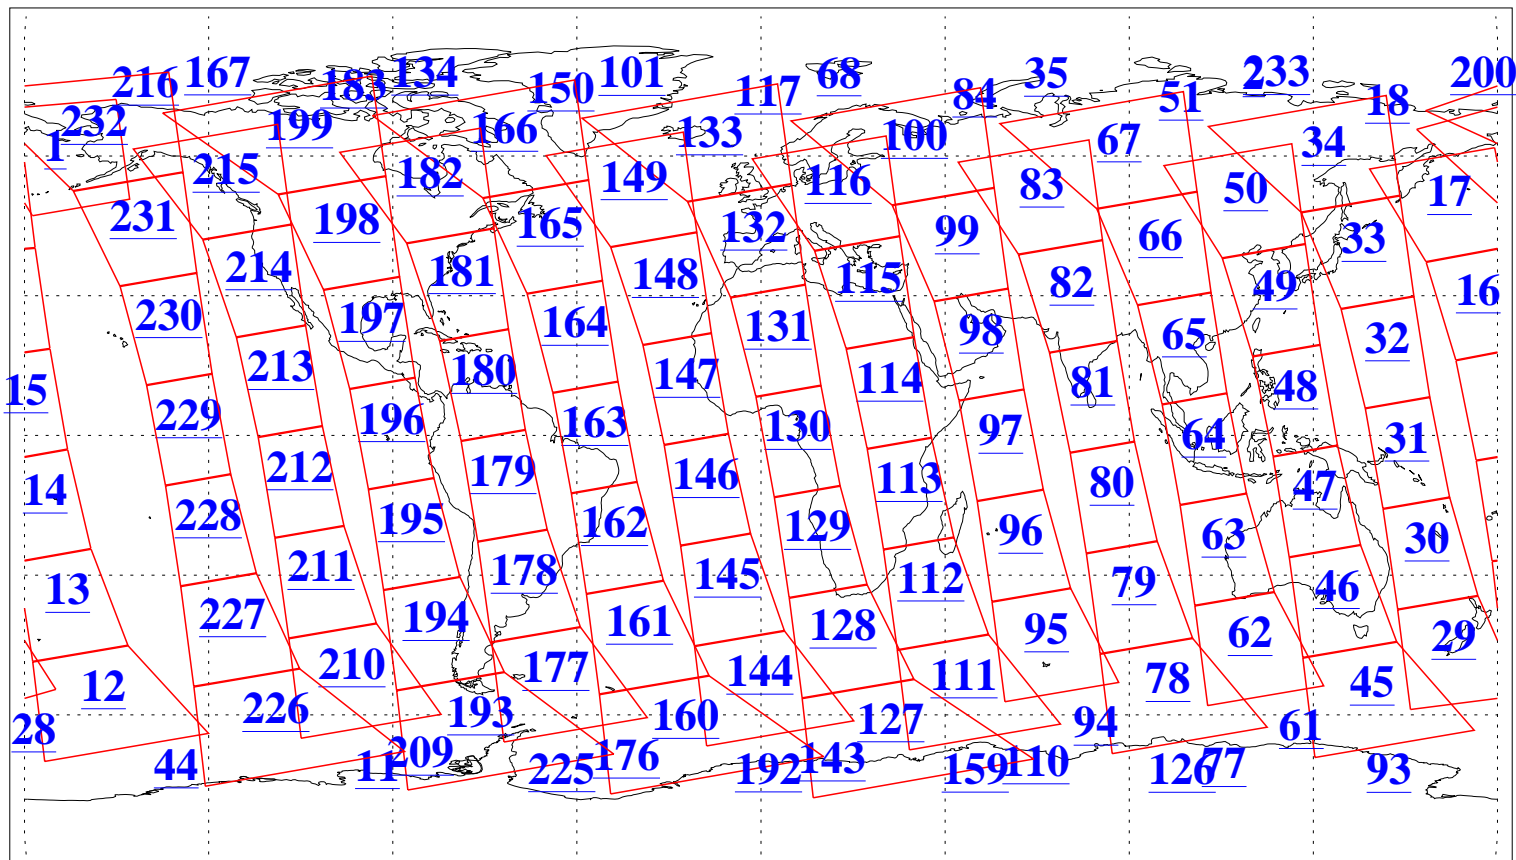

L1B Availability  
AMSU Granules: 240  
HSB Granules: 0  
AIRS Granules: 240

27 Jan 2010  
DoY 27  
Aqua Day 2825  
Granules: 1 to 120

Granules: 121 to 240

Legend: AMSU Available, HSB Available, AIRS Available

L1B Availability  
AMSU Granules: 240  
HSB Granules: 0  
AIRS Granules: 240

27 Jan 2010  
DoY 27  
Aqua Day 2825  
Ascending Granules

Descending Granules

Legend: AMSU Available, HSB Available, AIRS Available

L1B Availability  
 AMSU Granules: 240  
 HSB Granules: 0  
 AIRS Granules: 240

27 Jan 2010  
 DoY 27  
 Aqua Day 2825

Northern Hemisphere Granules

Southern Hemisphere Granules

Legend: AMSU Available, HSB Available, **AIRS Available**