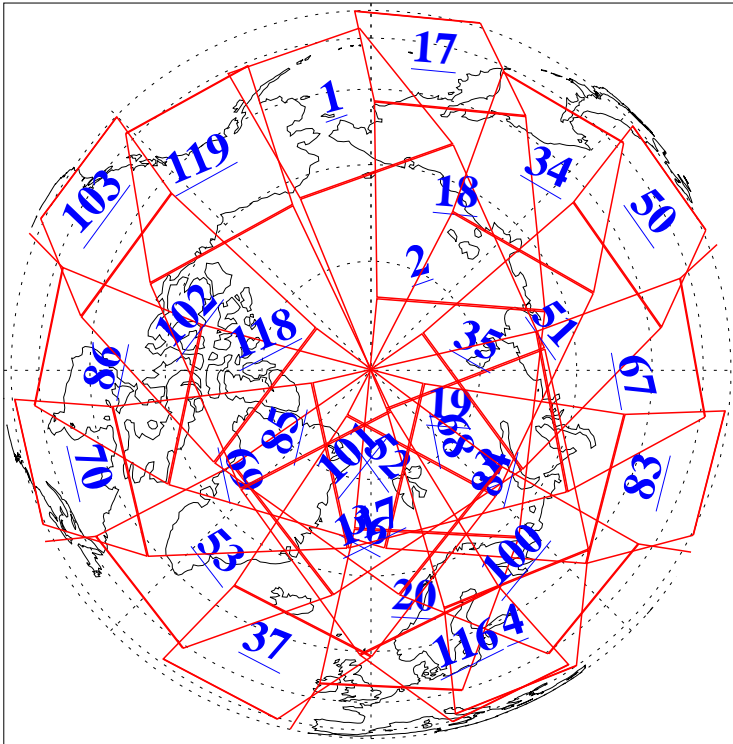

L1B Availability  
AMSU Granules: 240  
HSB Granules: 0  
AIRS Granules: 240

27 Jan 2010  
DoY 27  
Aqua Day 2825  
Granules: 1 to 120

Granules: 121 to 240

Legend: AMSU Available, HSB Available, AIRS Available

L1B Availability  
AMSU Granules: 240  
HSB Granules: 0  
AIRS Granules: 240

27 Jan 2010  
DoY 27  
Aqua Day 2825  
Ascending Granules

Descending Granules

Legend: AMSU Available, HSB Available, AIRS Available

L1B Availability  
 AMSU Granules: 240  
 HSB Granules: 0  
 AIRS Granules: 240

27 Jan 2010  
 DoY 27  
 Aqua Day 2825

Northern Hemisphere Granules

Southern Hemisphere Granules

Legend: AMSU Available, HSB Available, **AIRS Available**