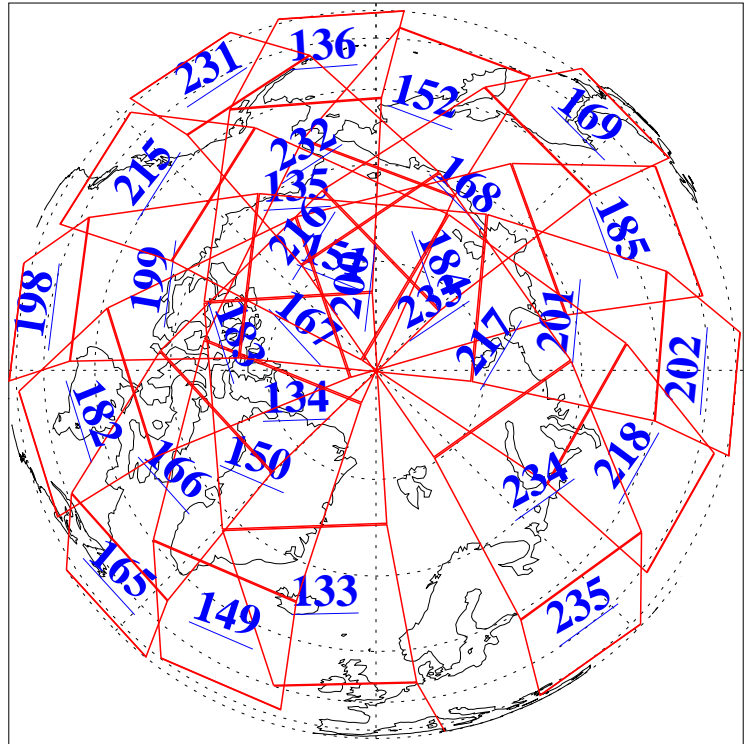

L1B Availability  
AMSU Granules: 240  
HSB Granules: 0  
AIRS Granules: 240

27 Jan 2010  
DoY 27  
Aqua Day 2825  
Granules: 1 to 120

Granules: 121 to 240

Legend: AMSU Available, HSB Available, AIRS Available

L1B Availability  
AMSU Granules: 240  
HSB Granules: 0  
AIRS Granules: 240

27 Jan 2010  
DoY 27  
Aqua Day 2825  
Ascending Granules

Descending Granules

Legend: AMSU Available, HSB Available, AIRS Available

L1B Availability  
 AMSU Granules: 240  
 HSB Granules: 0  
 AIRS Granules: 240

27 Jan 2010  
 DoY 27  
 Aqua Day 2825

Northern Hemisphere Granules

Southern Hemisphere Granules

Legend: AMSU Available, HSB Available, **AIRS Available**