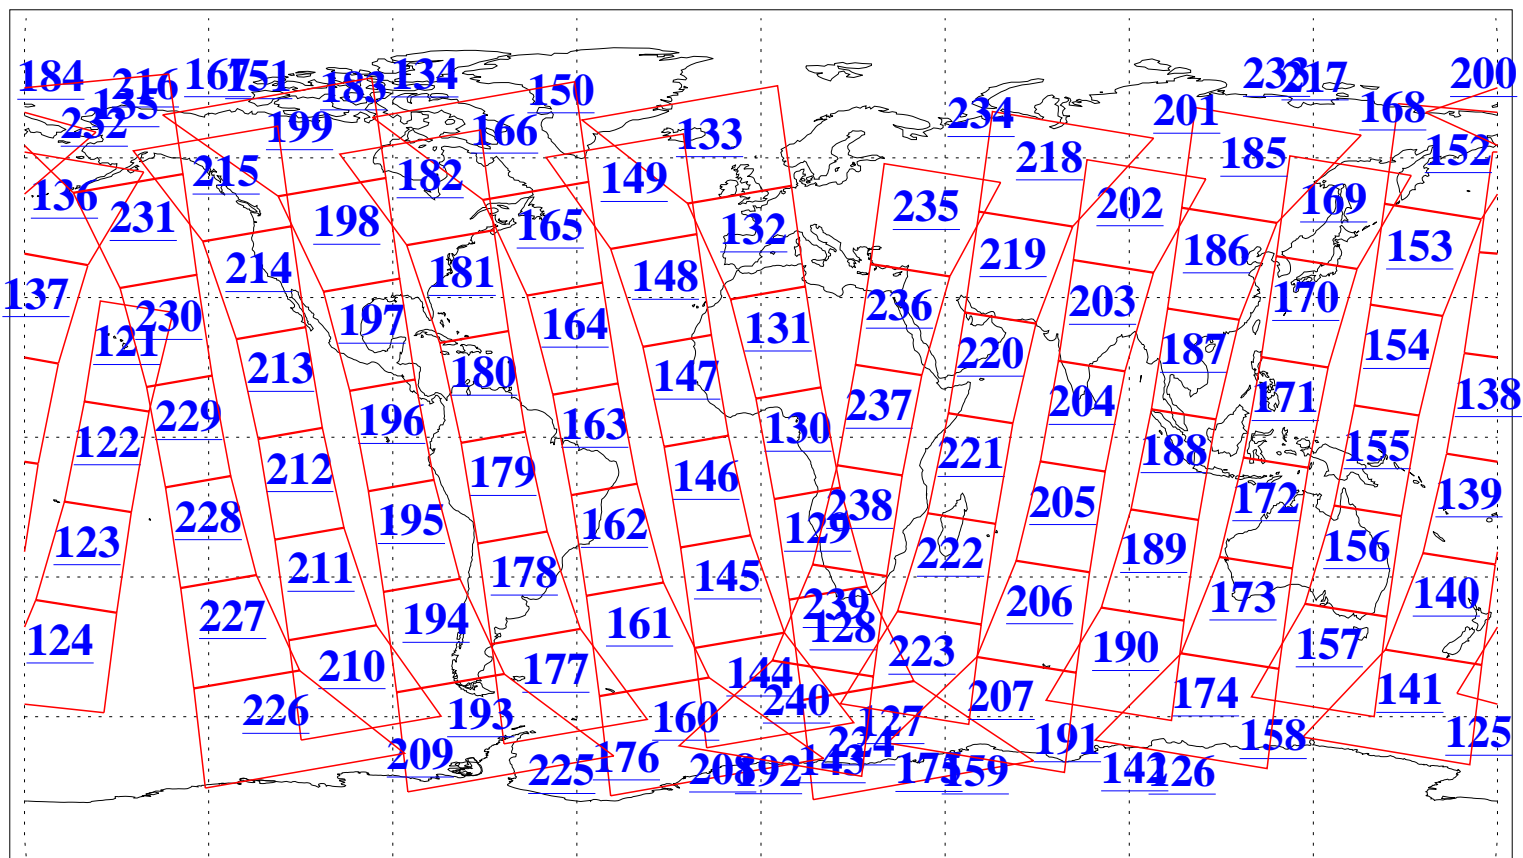

L1B Availability  
AMSU Granules: 240  
HSB Granules: 0  
AIRS Granules: 240

27 Jan 2010  
DoY 27  
Aqua Day 2825  
Granules: 1 to 120

Granules: 121 to 240

Legend: AMSU Available, HSB Available, AIRS Available

L1B Availability  
AMSU Granules: 240  
HSB Granules: 0  
AIRS Granules: 240

27 Jan 2010  
DoY 27  
Aqua Day 2825  
Ascending Granules

Descending Granules

Legend: AMSU Available, HSB Available, AIRS Available

L1B Availability  
 AMSU Granules: 240  
 HSB Granules: 0  
 AIRS Granules: 240

27 Jan 2010  
 DoY 27  
 Aqua Day 2825

Northern Hemisphere Granules

Southern Hemisphere Granules

Legend: AMSU Available, HSB Available, **AIRS Available**