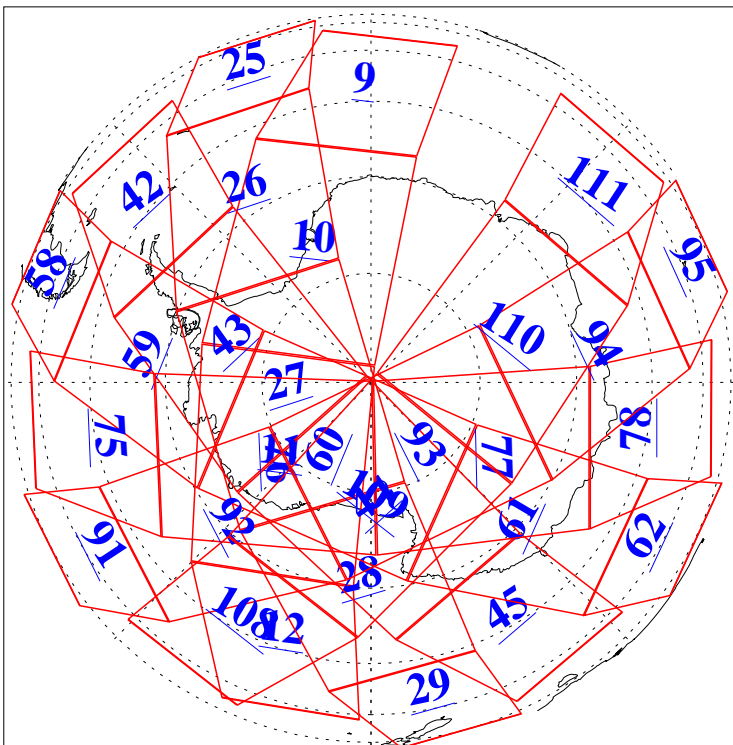

L1B Availability  
AMSU Granules: 240  
HSB Granules: 0  
AIRS Granules: 240

27 Jan 2010  
DoY 27  
Aqua Day 2825  
Granules: 1 to 120

Granules: 121 to 240

Legend: AMSU Available, HSB Available, AIRS Available

L1B Availability  
AMSU Granules: 240  
HSB Granules: 0  
AIRS Granules: 240

27 Jan 2010  
DoY 27  
Aqua Day 2825  
Ascending Granules

Descending Granules

Legend: AMSU Available, HSB Available, AIRS Available

L1B Availability  
 AMSU Granules: 240  
 HSB Granules: 0  
 AIRS Granules: 240

27 Jan 2010  
 DoY 27  
 Aqua Day 2825

Northern Hemisphere Granules

Southern Hemisphere Granules

Legend: AMSU Available, HSB Available, **AIRS Available**