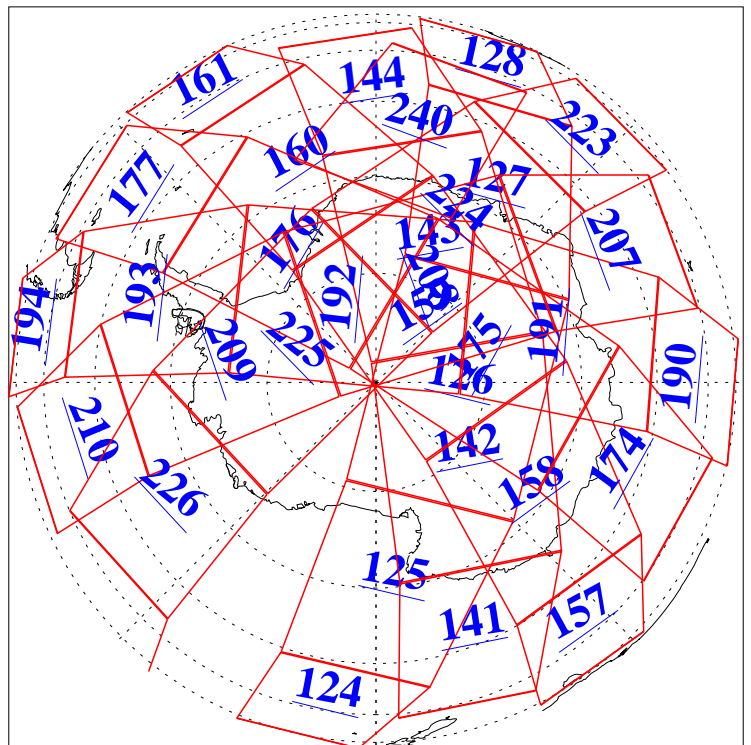

L1B Availability  
AMSU Granules: 240  
HSB Granules: 0  
AIRS Granules: 240

27 Jan 2010  
DoY 27  
Aqua Day 2825  
Granules: 1 to 120

Granules: 121 to 240

Legend: AMSU Available, HSB Available, AIRS Available

L1B Availability  
AMSU Granules: 240  
HSB Granules: 0  
AIRS Granules: 240

27 Jan 2010  
DoY 27  
Aqua Day 2825  
Ascending Granules

Descending Granules

Legend: AMSU Available, HSB Available, AIRS Available

L1B Availability  
 AMSU Granules: 240  
 HSB Granules: 0  
 AIRS Granules: 240

27 Jan 2010  
 DoY 27  
 Aqua Day 2825

Northern Hemisphere Granules

Southern Hemisphere Granules

Legend: AMSU Available, HSB Available, **AIRS Available**