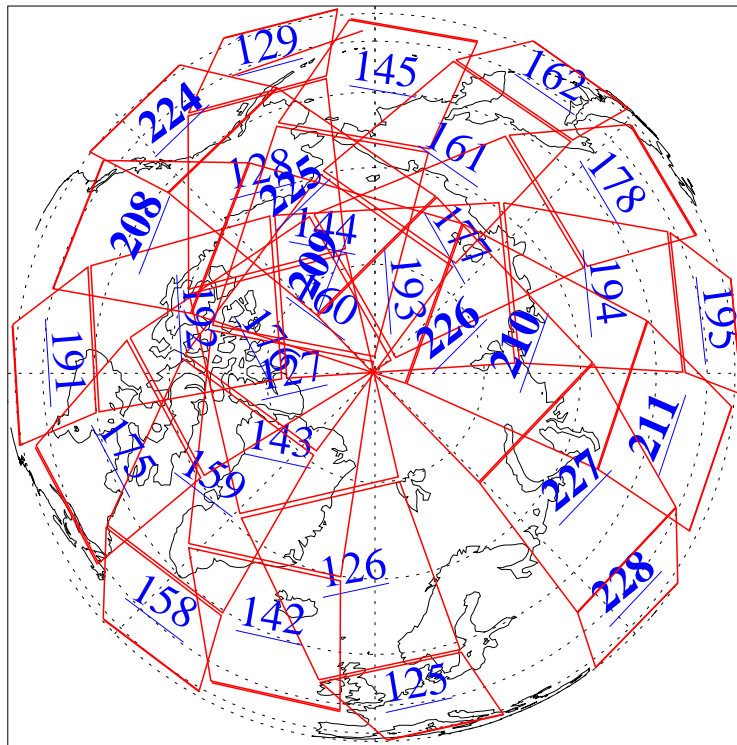

L1B Availability
AMSU Granules: 234
HSB Granules: 0
AIRS Granules: 45

26 Jan 2010
DoY 26
Aqua Day 2824
Granules: 1 to 120

Granules: 121 to 240

Legend: AMSU Available, HSB Available, AIRS Available

L1B Availability
AMSU Granules: 234
HSB Granules: 0
AIRS Granules: 45

26 Jan 2010
DoY 26
Aqua Day 2824
Ascending Granules

Descending Granules

Legend: AMSU Available, HSB Available, AIRS Available

L1B Availability
 AMSU Granules: 234
 HSB Granules: 0
 AIRS Granules: 45

26 Jan 2010
 DoY 26
 Aqua Day 2824

Northern Hemisphere Granules

Southern Hemisphere Granules

Legend: AMSU Available, HSB Available, **AIRS Available**