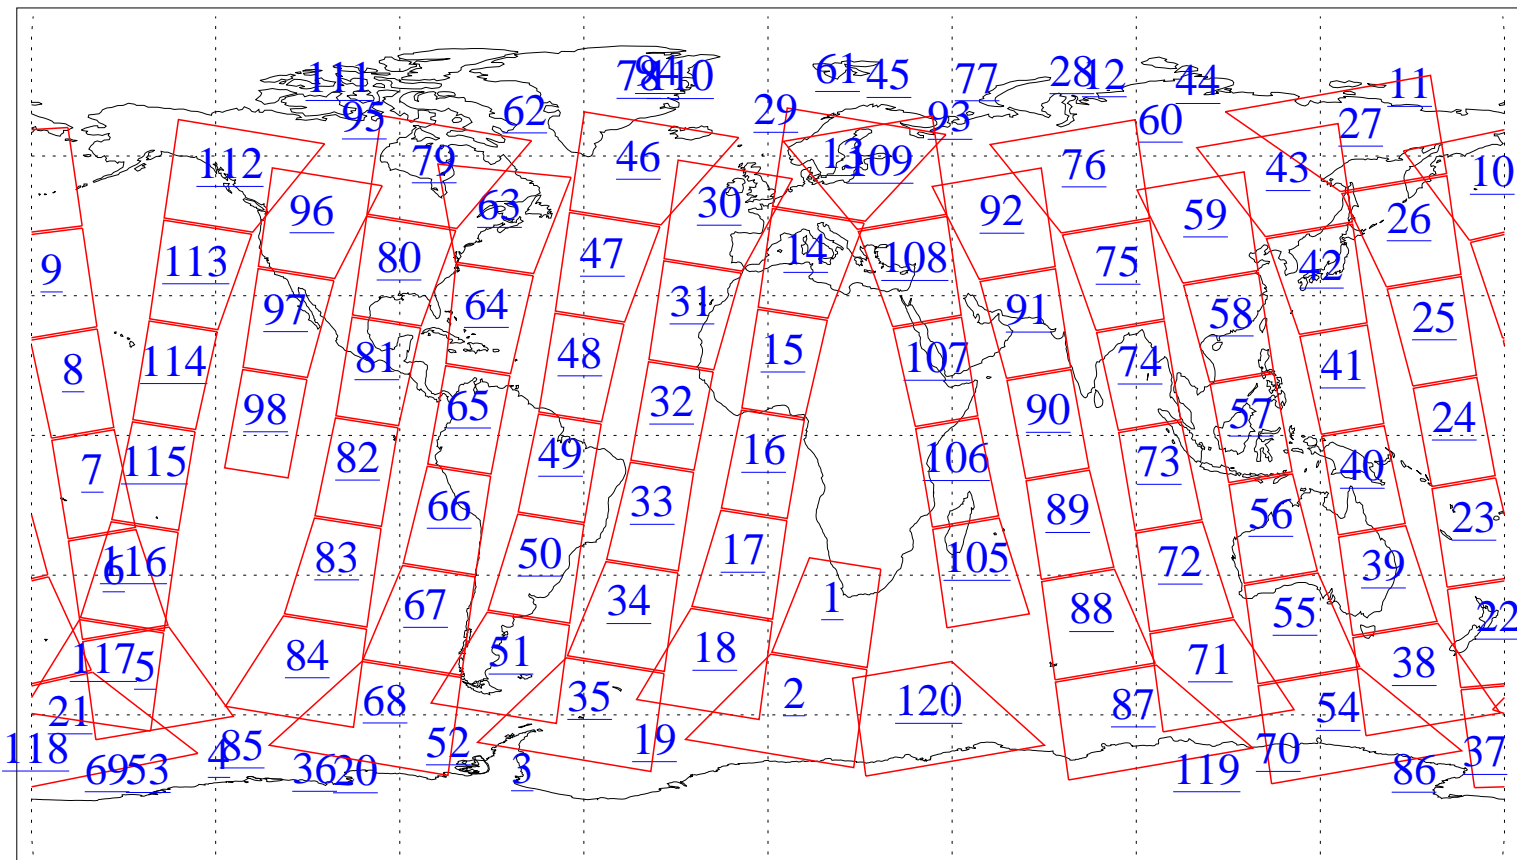

L1B Availability
AMSU Granules: 234
HSB Granules: 0
AIRS Granules: 45

26 Jan 2010
DoY 26
Aqua Day 2824
Granules: 1 to 120

Granules: 121 to 240

Legend: AMSU Available, HSB Available, AIRS Available

L1B Availability
AMSU Granules: 234
HSB Granules: 0
AIRS Granules: 45

26 Jan 2010
DoY 26
Aqua Day 2824
Ascending Granules

Descending Granules

Legend: AMSU Available, HSB Available, AIRS Available

L1B Availability
 AMSU Granules: 234
 HSB Granules: 0
 AIRS Granules: 45

26 Jan 2010
 DoY 26
 Aqua Day 2824

Northern Hemisphere Granules

Southern Hemisphere Granules

Legend: AMSU Available, HSB Available, **AIRS Available**