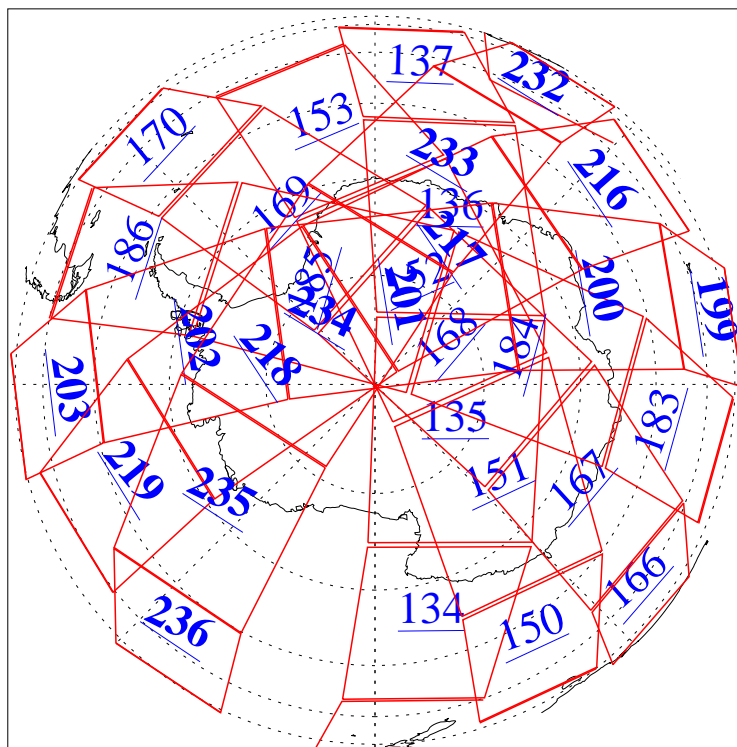

26 Jan 2010
DoY 26
Aqua Day 2824
Ascending Granules

Descending Granules

Legend: AMSU Available, HSB Available, AIRS Available

L1B Availability
 AMSU Granules: 234
 HSB Granules: 0
 AIRS Granules: 45

26 Jan 2010
 DoY 26
 Aqua Day 2824

Northern Hemisphere Granules

Southern Hemisphere Granules

Legend: AMSU Available, HSB Available, **AIRS Available**