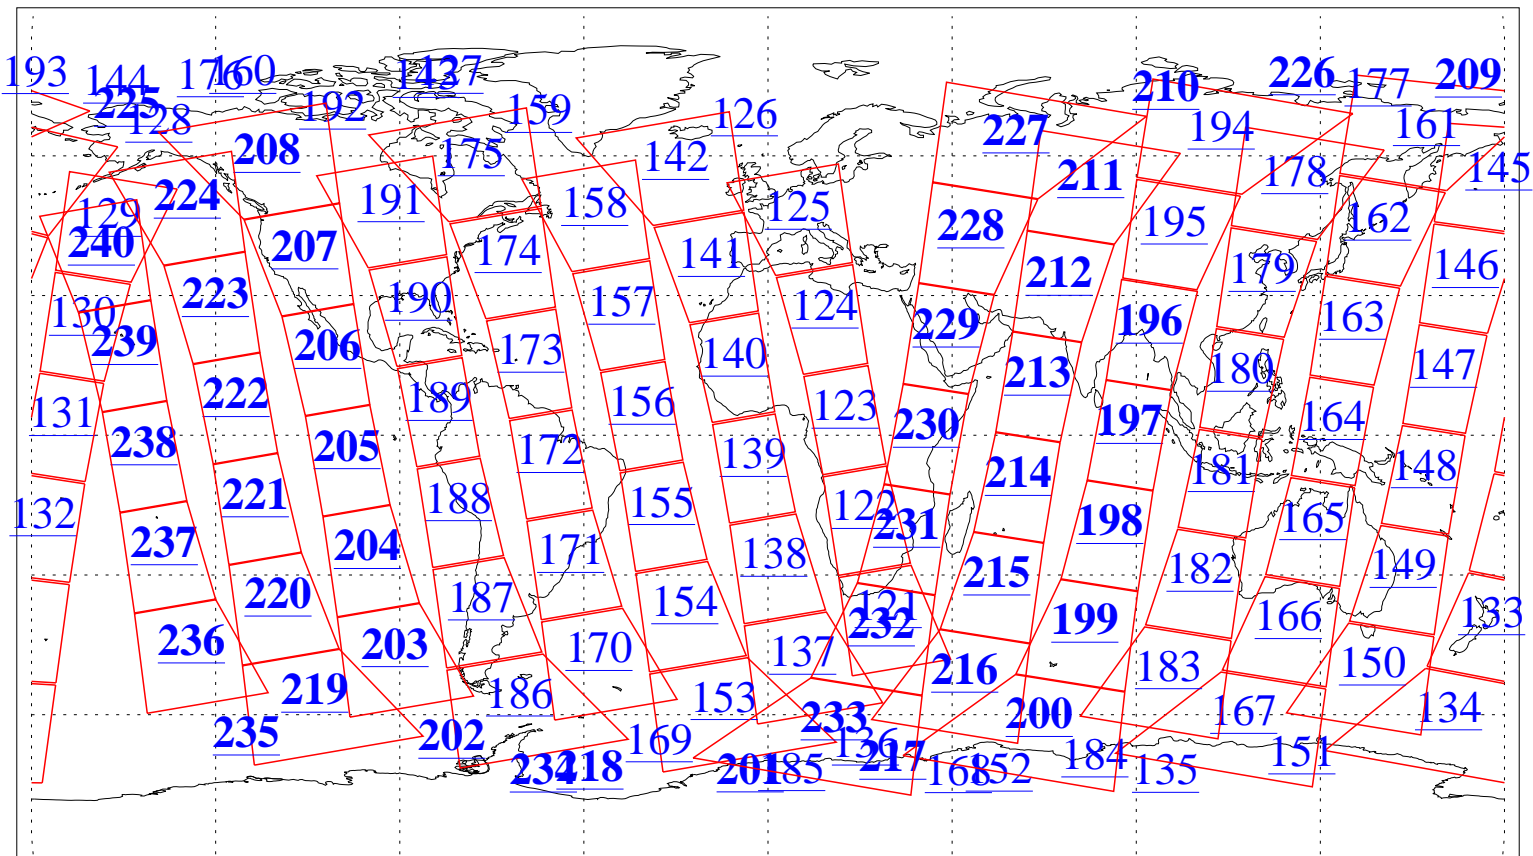

L1B Availability
AMSU Granules: 234
HSB Granules: 0
AIRS Granules: 45

26 Jan 2010
DoY 26
Aqua Day 2824
Granules: 1 to 120

Granules: 121 to 240

Legend: AMSU Available, HSB Available, AIRS Available

L1B Availability
AMSU Granules: 234
HSB Granules: 0
AIRS Granules: 45

26 Jan 2010
DoY 26
Aqua Day 2824
Ascending Granules

Descending Granules

Legend: AMSU Available, HSB Available, AIRS Available

L1B Availability
 AMSU Granules: 234
 HSB Granules: 0
 AIRS Granules: 45

26 Jan 2010
 DoY 26
 Aqua Day 2824

Northern Hemisphere Granules

Southern Hemisphere Granules

Legend: AMSU Available, HSB Available, **AIRS Available**