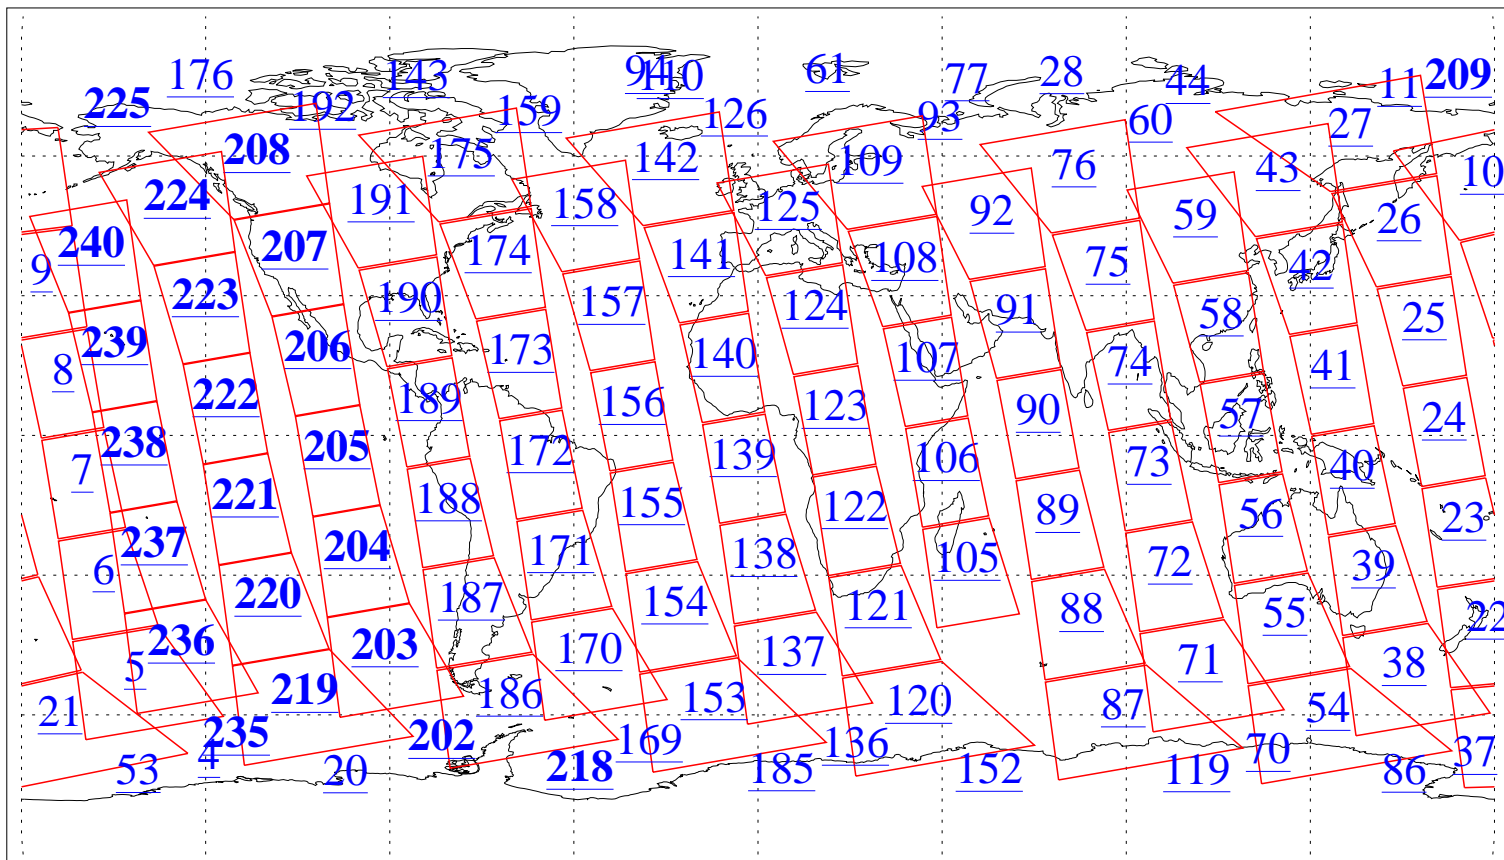

L1B Availability
AMSU Granules: 234
HSB Granules: 0
AIRS Granules: 45

26 Jan 2010
DoY 26
Aqua Day 2824
Granules: 1 to 120

Granules: 121 to 240

Legend: AMSU Available, HSB Available, AIRS Available

L1B Availability
AMSU Granules: 234
HSB Granules: 0
AIRS Granules: 45

26 Jan 2010
DoY 26
Aqua Day 2824
Ascending Granules

Descending Granules

Legend: AMSU Available, HSB Available, AIRS Available

L1B Availability
 AMSU Granules: 234
 HSB Granules: 0
 AIRS Granules: 45

26 Jan 2010
 DoY 26
 Aqua Day 2824

Northern Hemisphere Granules

Southern Hemisphere Granules

Legend: AMSU Available, HSB Available, **AIRS Available**