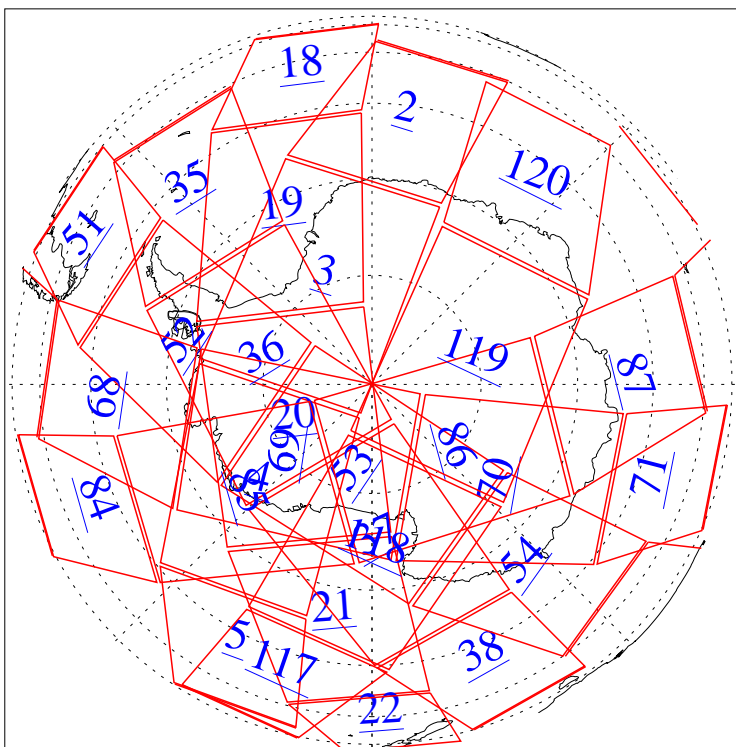

L1B Availability
AMSU Granules: 234
HSB Granules: 0
AIRS Granules: 45

26 Jan 2010
DoY 26
Aqua Day 2824
Granules: 1 to 120

Granules: 121 to 240

Legend: AMSU Available, HSB Available, AIRS Available

L1B Availability
AMSU Granules: 234
HSB Granules: 0
AIRS Granules: 45

26 Jan 2010
DoY 26
Aqua Day 2824
Ascending Granules

Descending Granules

Legend: AMSU Available, HSB Available, AIRS Available

L1B Availability
 AMSU Granules: 234
 HSB Granules: 0
 AIRS Granules: 45

26 Jan 2010
 DoY 26
 Aqua Day 2824

Northern Hemisphere Granules

Southern Hemisphere Granules

Legend: AMSU Available, HSB Available, **AIRS Available**