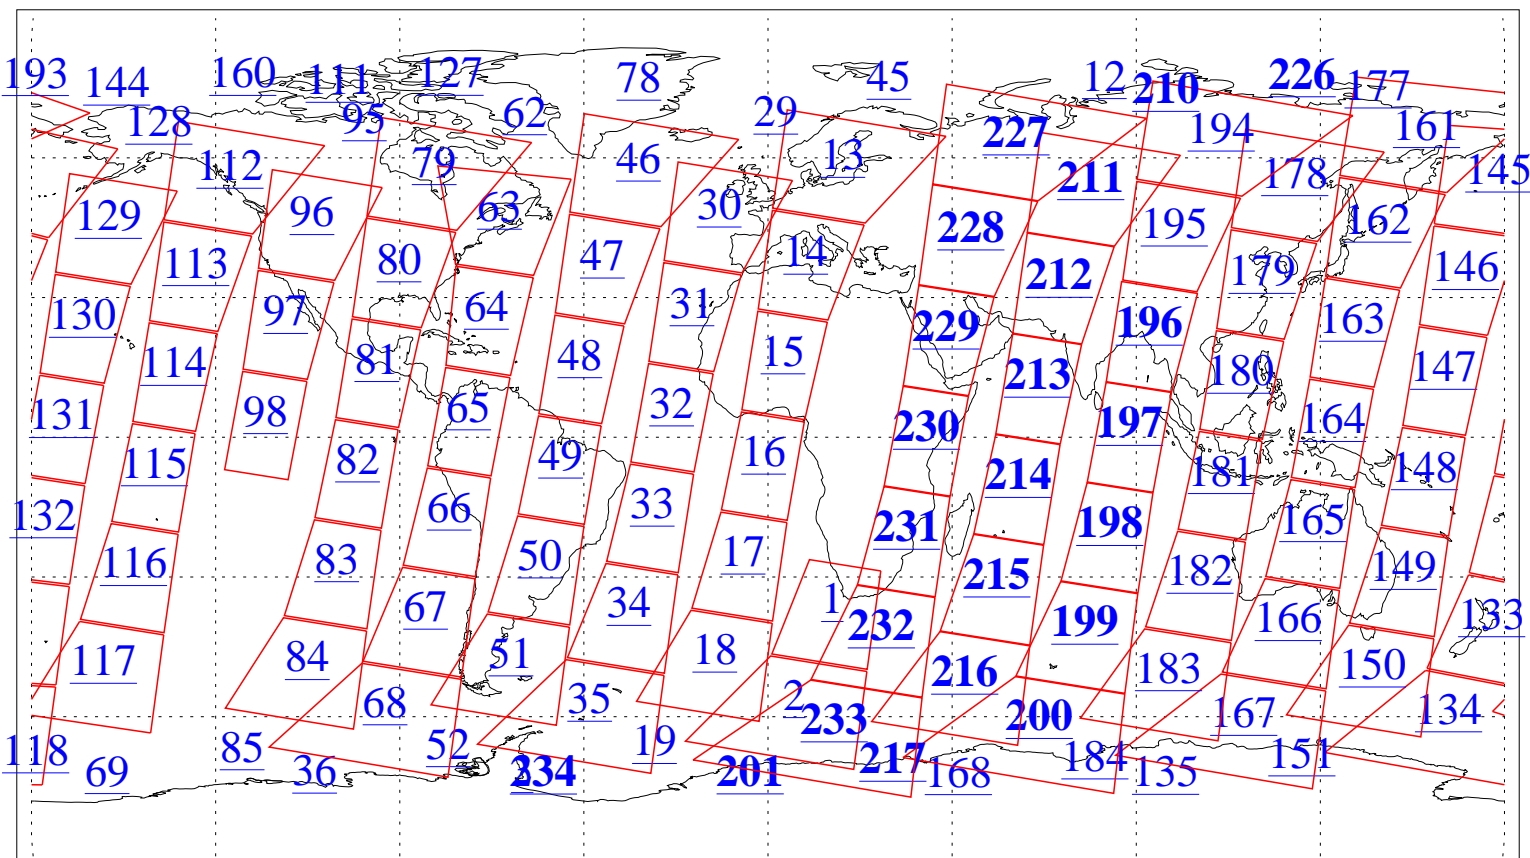

L1B Availability
AMSU Granules: 234
HSB Granules: 0
AIRS Granules: 45

26 Jan 2010
DoY 26
Aqua Day 2824
Granules: 1 to 120

Granules: 121 to 240

Legend: AMSU Available, HSB Available, AIRS Available

L1B Availability
AMSU Granules: 234
HSB Granules: 0
AIRS Granules: 45

26 Jan 2010
DoY 26
Aqua Day 2824
Ascending Granules

Descending Granules

Legend: AMSU Available, HSB Available, AIRS Available

L1B Availability
 AMSU Granules: 234
 HSB Granules: 0
 AIRS Granules: 45

26 Jan 2010
 DoY 26
 Aqua Day 2824

Northern Hemisphere Granules

Southern Hemisphere Granules

Legend: AMSU Available, HSB Available, **AIRS Available**