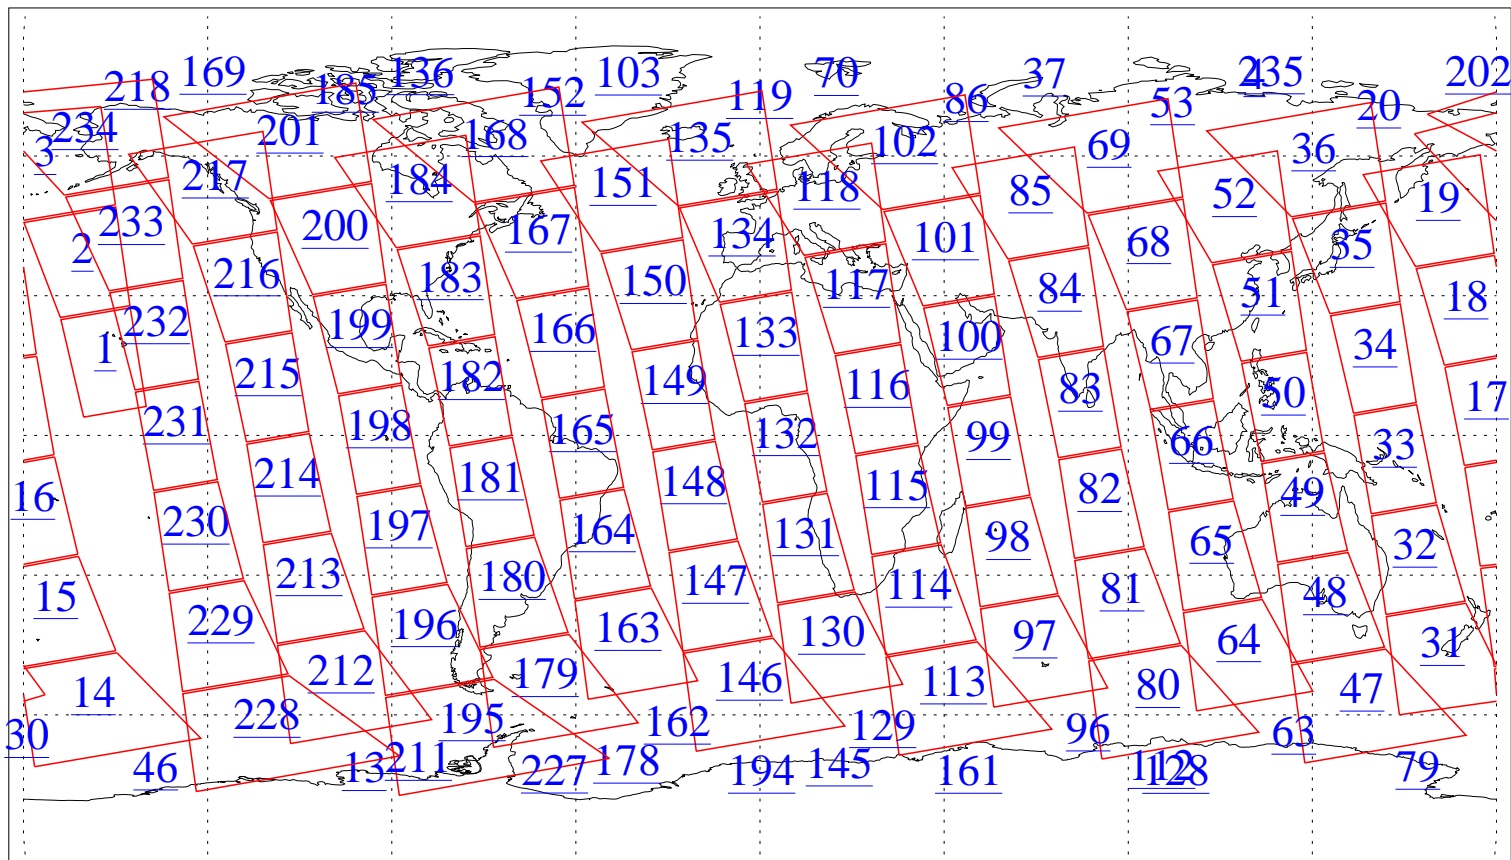

L1B Availability  
AMSU Granules: 240  
HSB Granules: 0  
AIRS Granules: 0

25 Jan 2010  
DoY 25  
Aqua Day 2823  
Granules: 1 to 120

Granules: 121 to 240

Legend: AMSU Available, HSB Available, AIRS Available

L1B Availability  
AMSU Granules: 240  
HSB Granules: 0  
AIRS Granules: 0

25 Jan 2010  
DoY 25  
Aqua Day 2823

Ascending Granules

Descending Granules

Legend: AMSU Available, HSB Available, AIRS Available

L1B Availability  
 AMSU Granules: 240  
 HSB Granules: 0  
 AIRS Granules: 0

25 Jan 2010  
 DoY 25  
 Aqua Day 2823

Northern Hemisphere Granules

Southern Hemisphere Granules

Legend: AMSU Available, HSB Available, AIRS Available