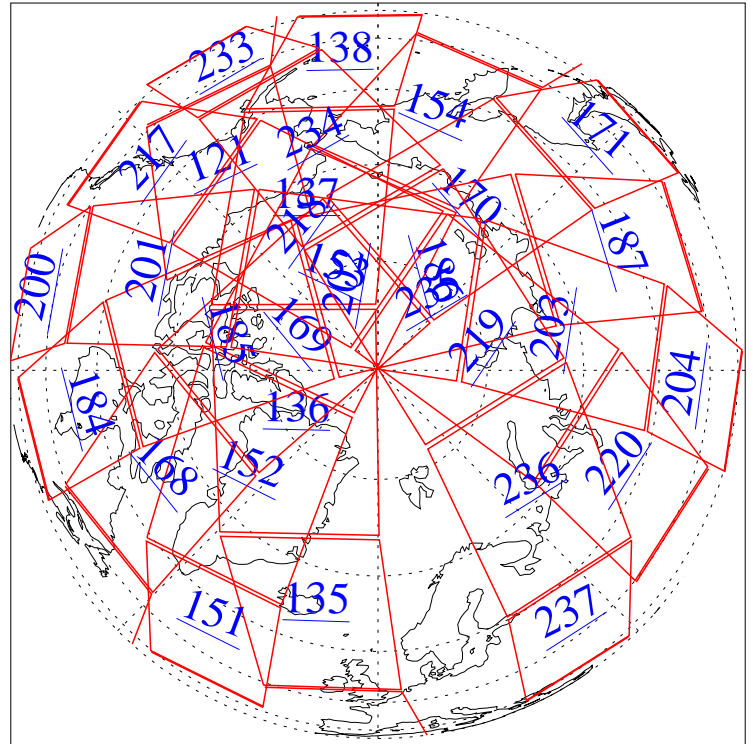

L1B Availability  
AMSU Granules: 240  
HSB Granules: 0  
AIRS Granules: 0

25 Jan 2010  
DoY 25  
Aqua Day 2823  
Granules: 1 to 120

Granules: 121 to 240

Legend: AMSU Available, HSB Available, AIRS Available

L1B Availability  
AMSU Granules: 240  
HSB Granules: 0  
AIRS Granules: 0

25 Jan 2010  
DoY 25  
Aqua Day 2823

Ascending Granules

Descending Granules

Legend: AMSU Available, HSB Available, AIRS Available

L1B Availability  
 AMSU Granules: 240  
 HSB Granules: 0  
 AIRS Granules: 0

25 Jan 2010  
 DoY 25  
 Aqua Day 2823

Northern Hemisphere Granules

Southern Hemisphere Granules

Legend: AMSU Available, HSB Available, AIRS Available