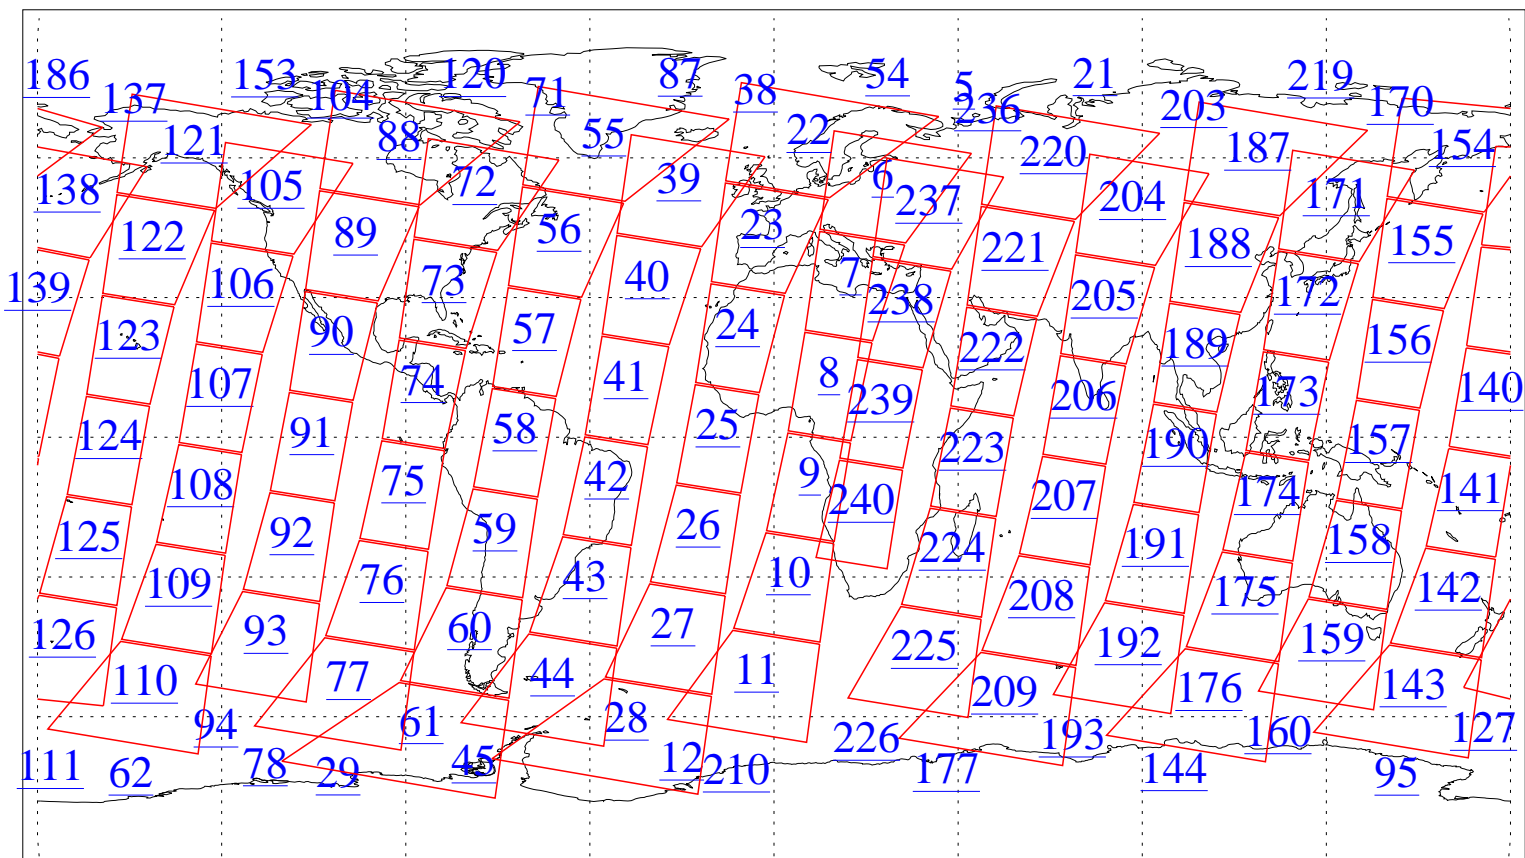

L1B Availability  
AMSU Granules: 240  
HSB Granules: 0  
AIRS Granules: 0

25 Jan 2010  
DoY 25  
Aqua Day 2823  
Granules: 1 to 120

Granules: 121 to 240

Legend: AMSU Available, HSB Available, AIRS Available

L1B Availability  
AMSU Granules: 240  
HSB Granules: 0  
AIRS Granules: 0

25 Jan 2010  
DoY 25  
Aqua Day 2823

Ascending Granules

Descending Granules

Legend: AMSU Available, HSB Available, AIRS Available

L1B Availability  
 AMSU Granules: 240  
 HSB Granules: 0  
 AIRS Granules: 0

25 Jan 2010  
 DoY 25  
 Aqua Day 2823

Northern Hemisphere Granules

Southern Hemisphere Granules

Legend: AMSU Available, HSB Available, AIRS Available