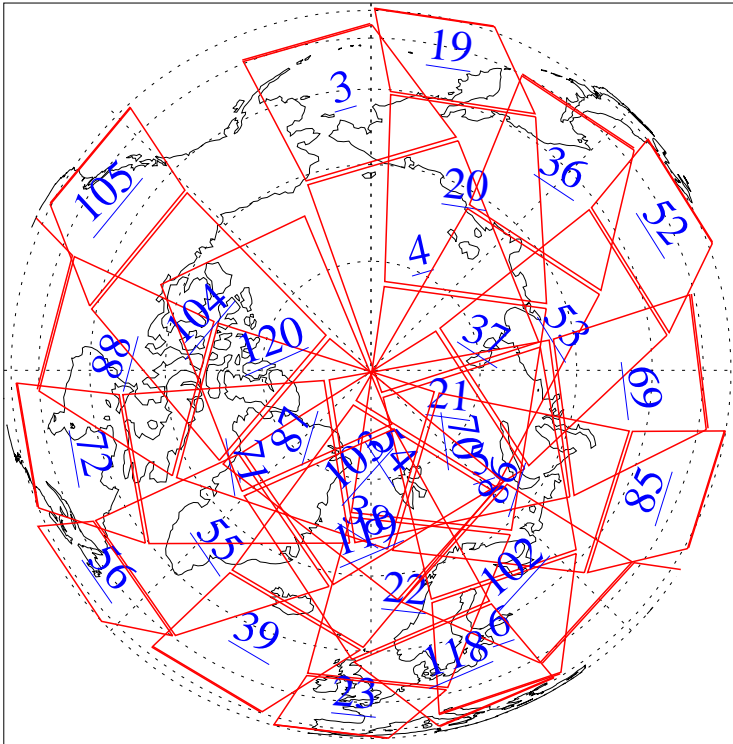

L1B Availability  
AMSU Granules: 240  
HSB Granules: 0  
AIRS Granules: 0

25 Jan 2010  
DoY 25  
Aqua Day 2823  
Granules: 1 to 120

Granules: 121 to 240

Legend: AMSU Available, HSB Available, AIRS Available

L1B Availability  
AMSU Granules: 240  
HSB Granules: 0  
AIRS Granules: 0

25 Jan 2010  
DoY 25  
Aqua Day 2823

Ascending Granules

Descending Granules

Legend: AMSU Available, HSB Available, AIRS Available

L1B Availability  
 AMSU Granules: 240  
 HSB Granules: 0  
 AIRS Granules: 0

25 Jan 2010  
 DoY 25  
 Aqua Day 2823

Northern Hemisphere Granules

Southern Hemisphere Granules

Legend: AMSU Available, HSB Available, AIRS Available