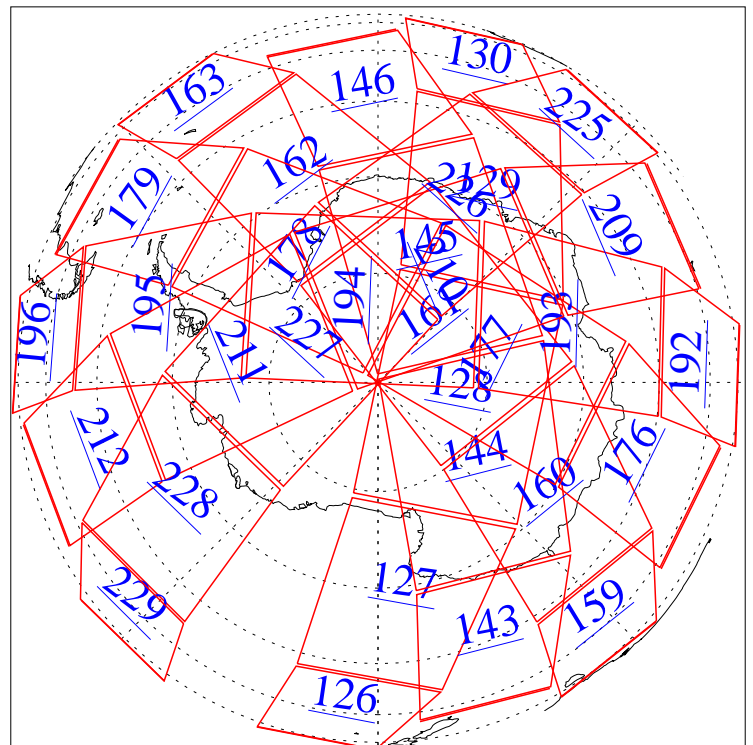

L1B Availability  
AMSU Granules: 240  
HSB Granules: 0  
AIRS Granules: 0

25 Jan 2010  
DoY 25  
Aqua Day 2823

Ascending Granules

Descending Granules

Legend: AMSU Available, HSB Available, AIRS Available

L1B Availability  
 AMSU Granules: 240  
 HSB Granules: 0  
 AIRS Granules: 0

25 Jan 2010  
 DoY 25  
 Aqua Day 2823

Northern Hemisphere Granules

Southern Hemisphere Granules

Legend: AMSU Available, HSB Available, AIRS Available