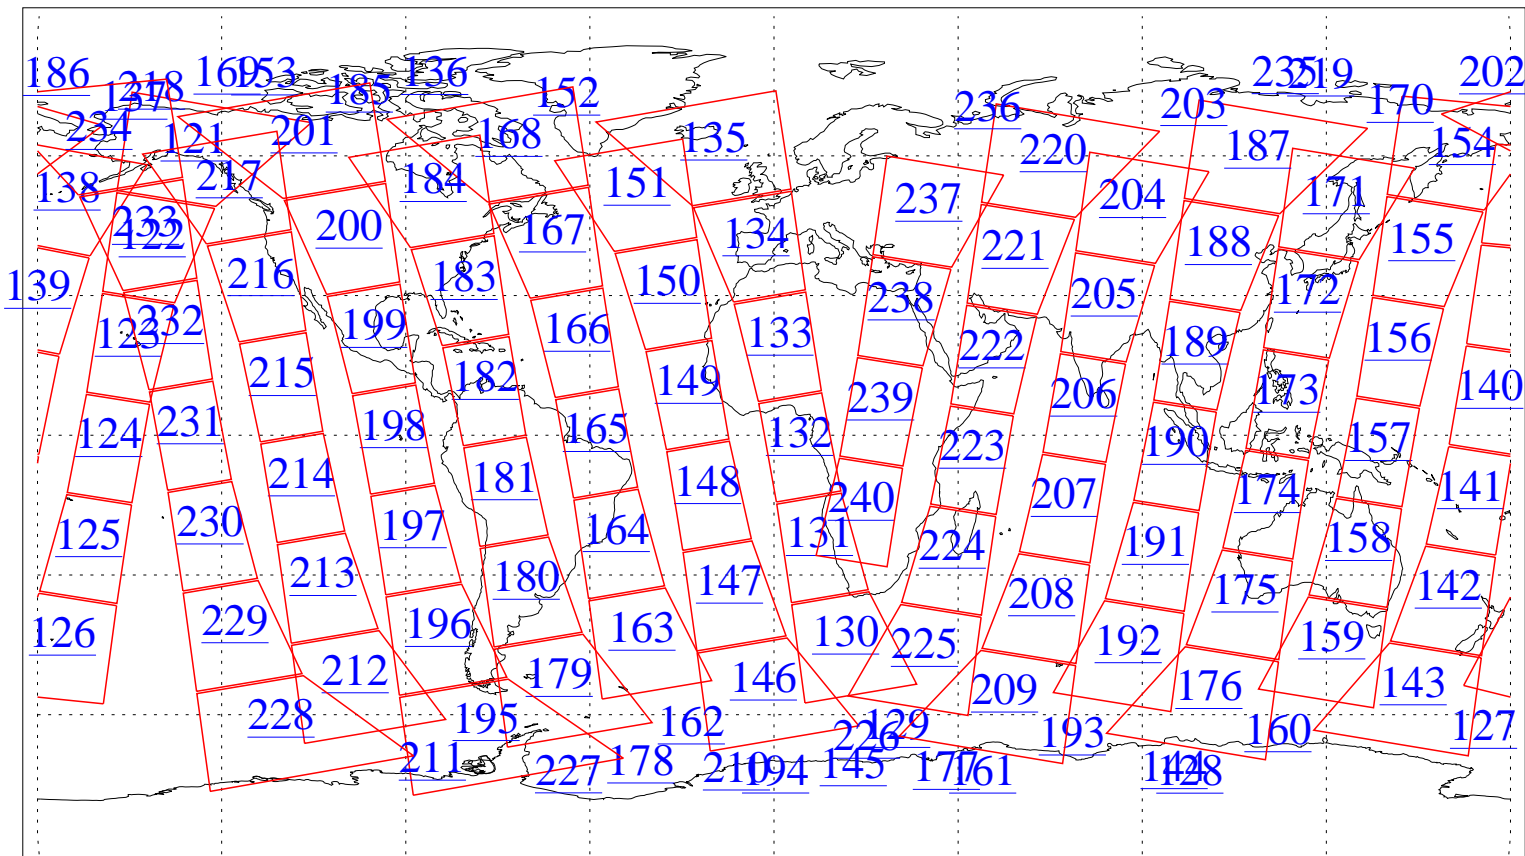

L1B Availability  
AMSU Granules: 240  
HSB Granules: 0  
AIRS Granules: 0

25 Jan 2010  
DoY 25  
Aqua Day 2823  
Granules: 1 to 120

Granules: 121 to 240

Legend: AMSU Available, HSB Available, AIRS Available

L1B Availability  
AMSU Granules: 240  
HSB Granules: 0  
AIRS Granules: 0

25 Jan 2010  
DoY 25  
Aqua Day 2823

Ascending Granules

Descending Granules

Legend: AMSU Available, HSB Available, AIRS Available

L1B Availability  
 AMSU Granules: 240  
 HSB Granules: 0  
 AIRS Granules: 0

25 Jan 2010  
 DoY 25  
 Aqua Day 2823

Northern Hemisphere Granules

Southern Hemisphere Granules

Legend: AMSU Available, HSB Available, AIRS Available