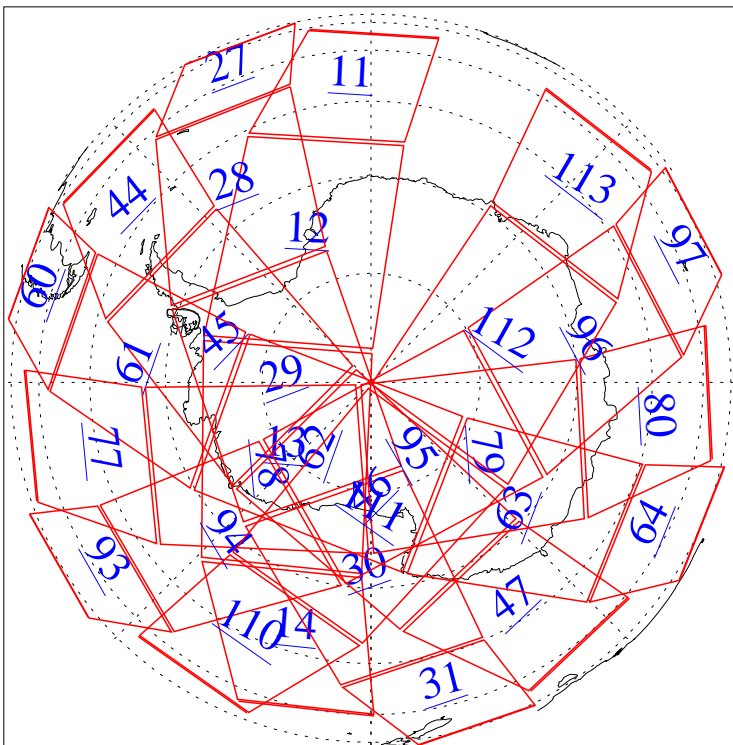

L1B Availability  
AMSU Granules: 240  
HSB Granules: 0  
AIRS Granules: 0

25 Jan 2010  
DoY 25  
Aqua Day 2823  
Granules: 1 to 120

Granules: 121 to 240

Legend: AMSU Available, HSB Available, AIRS Available

L1B Availability  
AMSU Granules: 240  
HSB Granules: 0  
AIRS Granules: 0

25 Jan 2010  
DoY 25  
Aqua Day 2823

Ascending Granules

Descending Granules

Legend: AMSU Available, HSB Available, AIRS Available

L1B Availability  
 AMSU Granules: 240  
 HSB Granules: 0  
 AIRS Granules: 0

25 Jan 2010  
 DoY 25  
 Aqua Day 2823

Northern Hemisphere Granules

Southern Hemisphere Granules

Legend: AMSU Available, HSB Available, AIRS Available