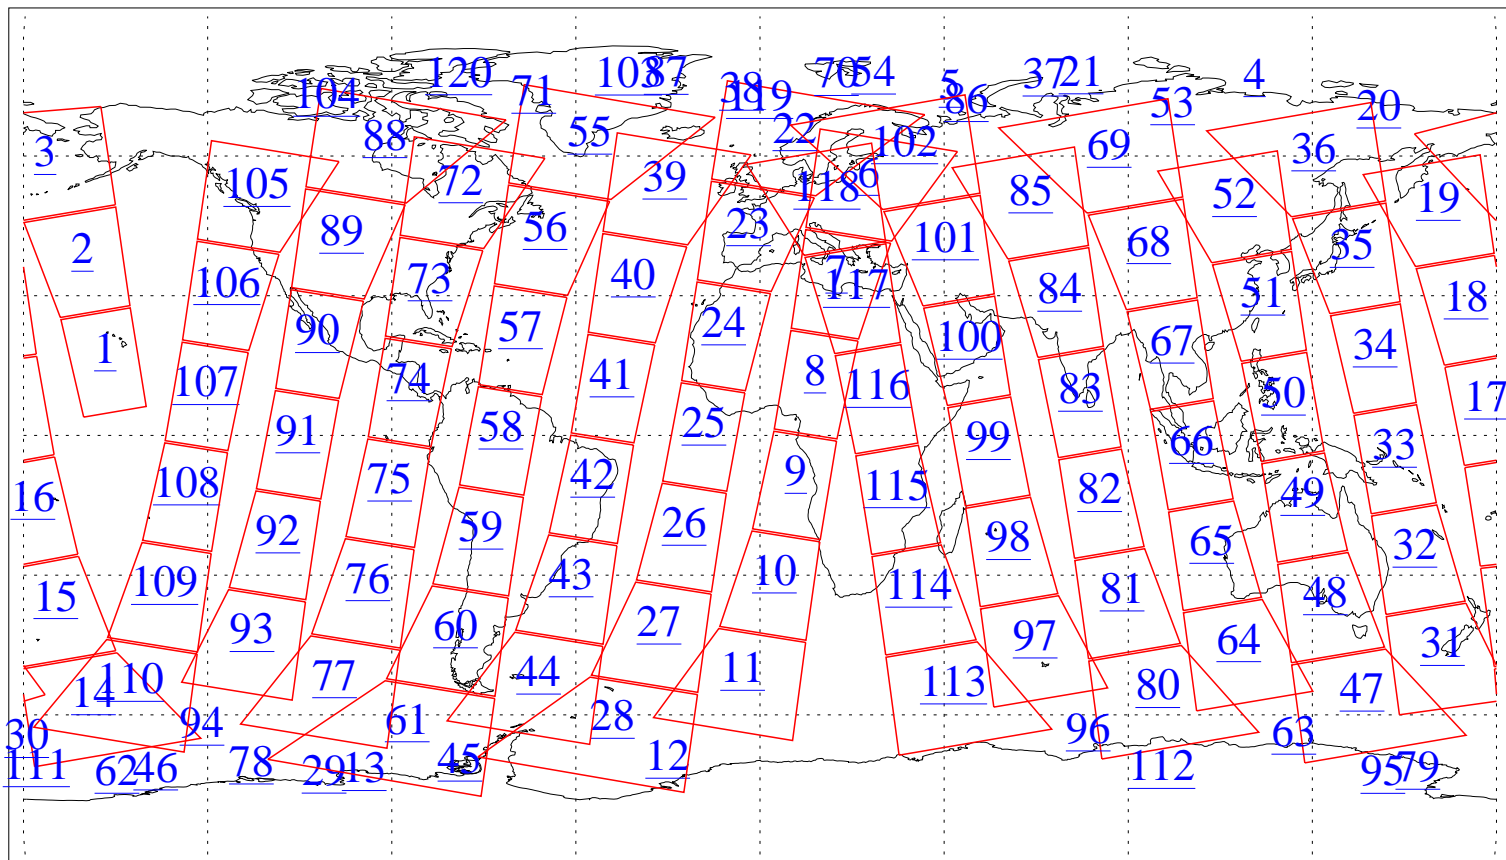

L1B Availability  
AMSU Granules: 240  
HSB Granules: 0  
AIRS Granules: 0

25 Jan 2010  
DoY 25  
Aqua Day 2823  
Granules: 1 to 120

Granules: 121 to 240

Legend: AMSU Available, HSB Available, AIRS Available

L1B Availability  
AMSU Granules: 240  
HSB Granules: 0  
AIRS Granules: 0

25 Jan 2010  
DoY 25  
Aqua Day 2823

Ascending Granules

Descending Granules

Legend: AMSU Available, HSB Available, AIRS Available

L1B Availability  
 AMSU Granules: 240  
 HSB Granules: 0  
 AIRS Granules: 0

25 Jan 2010  
 DoY 25  
 Aqua Day 2823

Northern Hemisphere Granules

Southern Hemisphere Granules

Legend: AMSU Available, HSB Available, AIRS Available