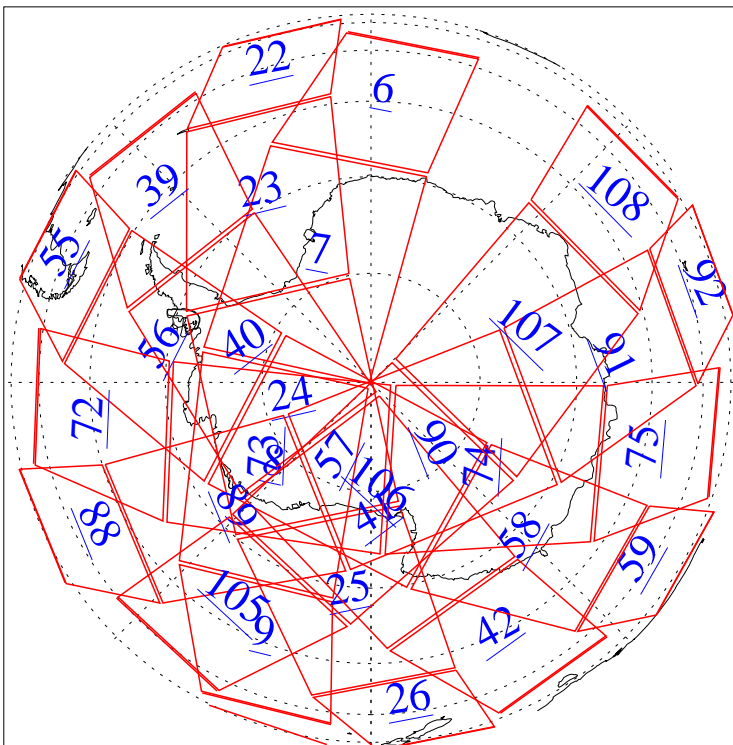

L1B Availability
AMSU Granules: 240
HSB Granules: 0
AIRS Granules: 0

22 Jan 2010
DoY 22
Aqua Day 2820
Granules: 1 to 120

Granules: 121 to 240

Legend: AMSU Available, HSB Available, AIRS Available

L1B Availability
AMSU Granules: 240
HSB Granules: 0
AIRS Granules: 0

22 Jan 2010
DoY 22
Aqua Day 2820
Ascending Granules

Descending Granules

Legend: AMSU Available, HSB Available, AIRS Available

L1B Availability
AMSU Granules: 240
HSB Granules: 0
AIRS Granules: 0

22 Jan 2010
DoY 22
Aqua Day 2820

Northern Hemisphere Granules

Southern Hemisphere Granules

Legend: AMSU Available, HSB Available, AIRS Available