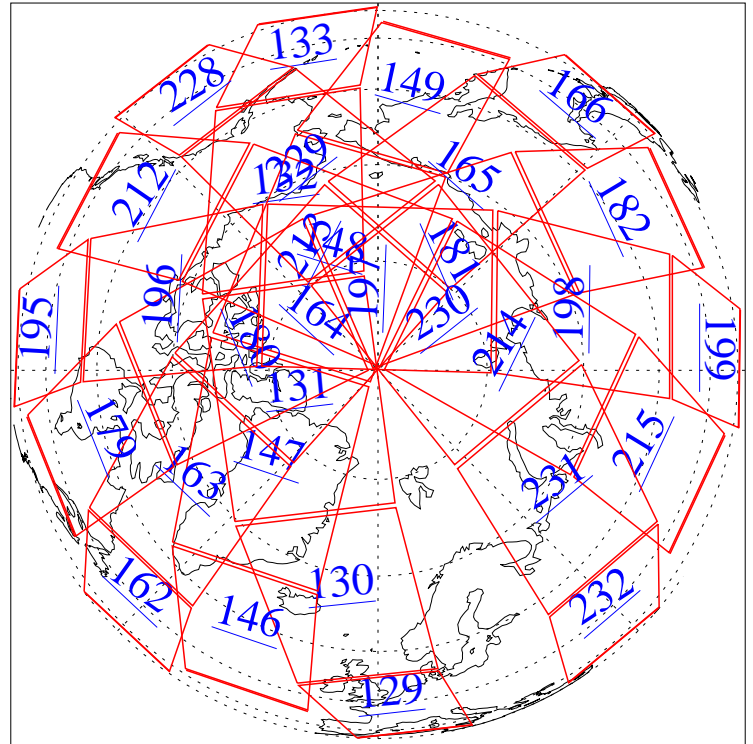

22 Jan 2010
DoY 22
Aqua Day 2820
Ascending Granules

Descending Granules

Legend: AMSU Available, HSB Available, AIRS Available

L1B Availability
AMSU Granules: 240
HSB Granules: 0
AIRS Granules: 0

22 Jan 2010
DoY 22
Aqua Day 2820

Northern Hemisphere Granules

Southern Hemisphere Granules

Legend: AMSU Available, HSB Available, AIRS Available