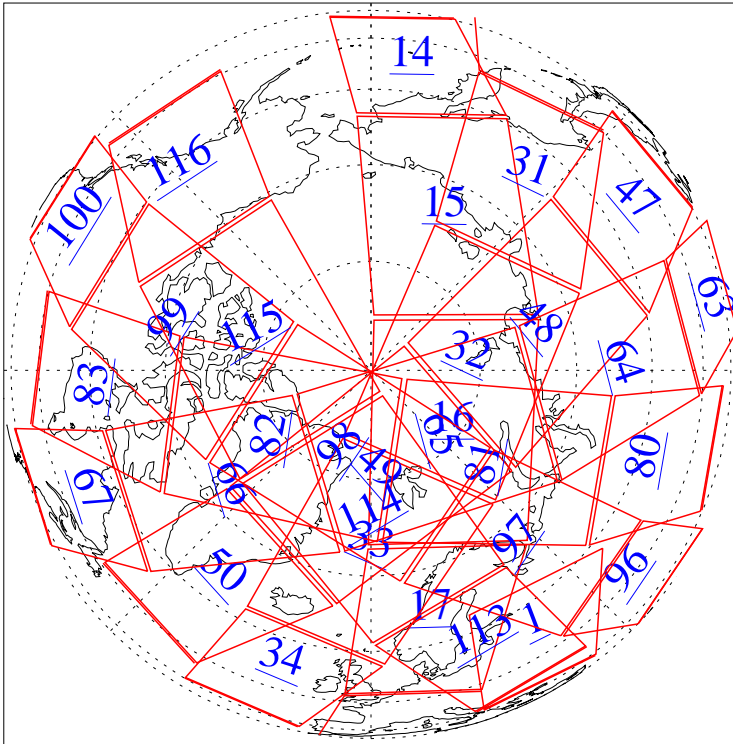

L1B Availability
AMSU Granules: 240
HSB Granules: 0
AIRS Granules: 0

22 Jan 2010
DoY 22
Aqua Day 2820
Granules: 1 to 120

Granules: 121 to 240

Legend: AMSU Available, HSB Available, AIRS Available

L1B Availability
AMSU Granules: 240
HSB Granules: 0
AIRS Granules: 0

22 Jan 2010
DoY 22
Aqua Day 2820
Ascending Granules

Descending Granules

Legend: AMSU Available, HSB Available, AIRS Available

L1B Availability
AMSU Granules: 240
HSB Granules: 0
AIRS Granules: 0

22 Jan 2010
DoY 22
Aqua Day 2820

Northern Hemisphere Granules

Southern Hemisphere Granules

Legend: AMSU Available, HSB Available, AIRS Available