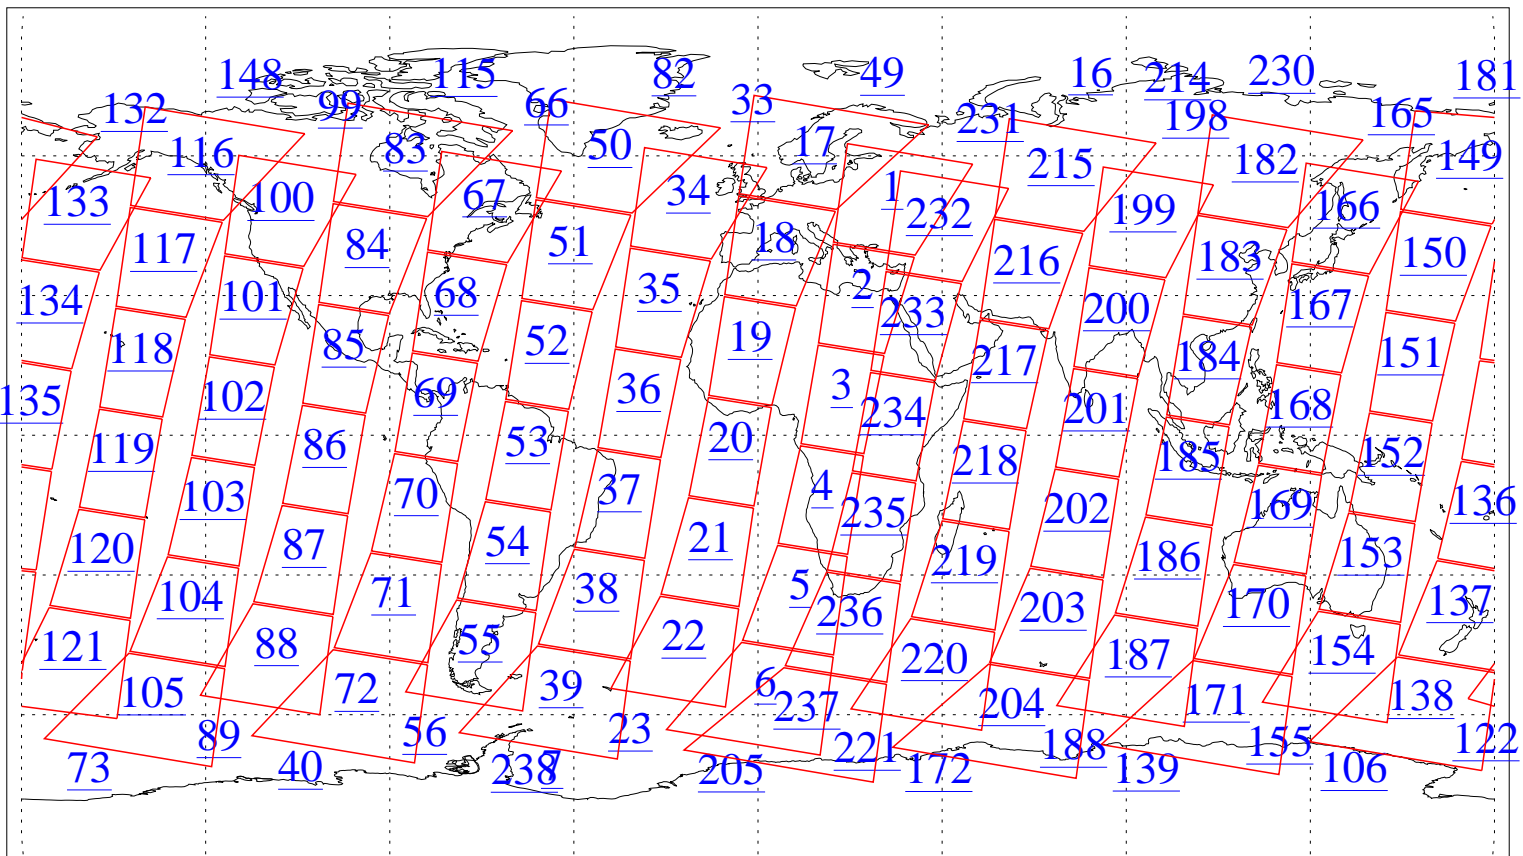

L1B Availability
AMSU Granules: 240
HSB Granules: 0
AIRS Granules: 0

22 Jan 2010
DoY 22
Aqua Day 2820
Granules: 1 to 120

Granules: 121 to 240

Legend: AMSU Available, HSB Available, AIRS Available

L1B Availability
AMSU Granules: 240
HSB Granules: 0
AIRS Granules: 0

22 Jan 2010
DoY 22
Aqua Day 2820
Ascending Granules

Descending Granules

Legend: AMSU Available, HSB Available, AIRS Available

L1B Availability
AMSU Granules: 240
HSB Granules: 0
AIRS Granules: 0

22 Jan 2010
DoY 22
Aqua Day 2820

Northern Hemisphere Granules

Southern Hemisphere Granules

Legend: AMSU Available, HSB Available, AIRS Available