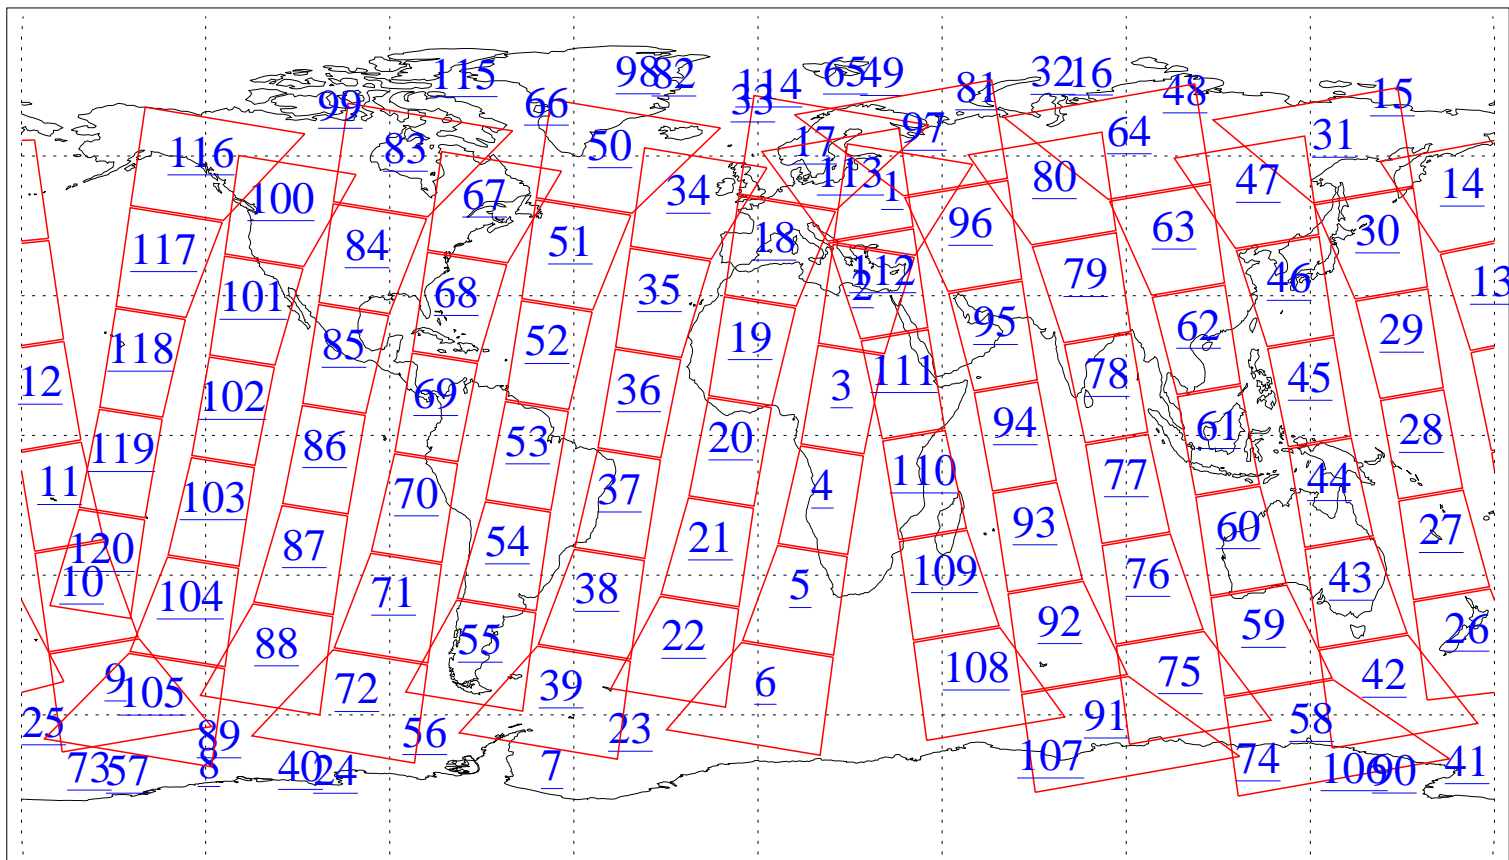

L1B Availability
AMSU Granules: 240
HSB Granules: 0
AIRS Granules: 0

22 Jan 2010
DoY 22
Aqua Day 2820
Granules: 1 to 120

Granules: 121 to 240

Legend: AMSU Available, HSB Available, AIRS Available

L1B Availability
AMSU Granules: 240
HSB Granules: 0
AIRS Granules: 0

22 Jan 2010
DoY 22
Aqua Day 2820
Ascending Granules

Descending Granules

Legend: AMSU Available, HSB Available, AIRS Available

L1B Availability
AMSU Granules: 240
HSB Granules: 0
AIRS Granules: 0

22 Jan 2010
DoY 22
Aqua Day 2820

Northern Hemisphere Granules

Southern Hemisphere Granules

Legend: AMSU Available, HSB Available, AIRS Available