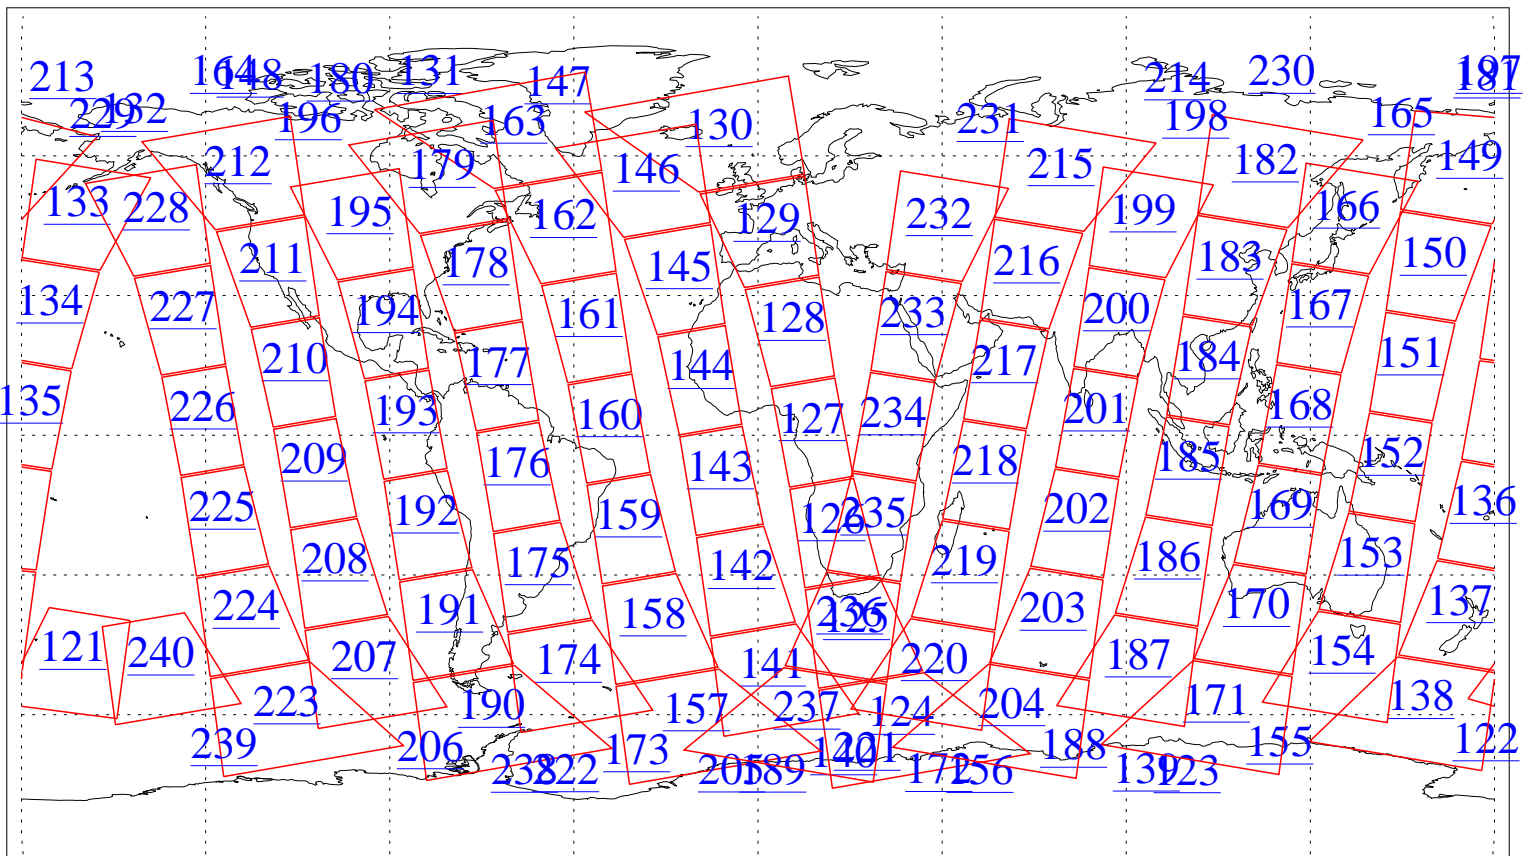

L1B Availability
AMSU Granules: 240
HSB Granules: 0
AIRS Granules: 0

22 Jan 2010
DoY 22
Aqua Day 2820
Granules: 1 to 120

Granules: 121 to 240

Legend: AMSU Available, HSB Available, AIRS Available

L1B Availability
AMSU Granules: 240
HSB Granules: 0
AIRS Granules: 0

22 Jan 2010
DoY 22
Aqua Day 2820
Ascending Granules

Descending Granules

Legend: AMSU Available, HSB Available, AIRS Available

L1B Availability
AMSU Granules: 240
HSB Granules: 0
AIRS Granules: 0

22 Jan 2010
DoY 22
Aqua Day 2820

Northern Hemisphere Granules

Southern Hemisphere Granules

Legend: AMSU Available, HSB Available, AIRS Available