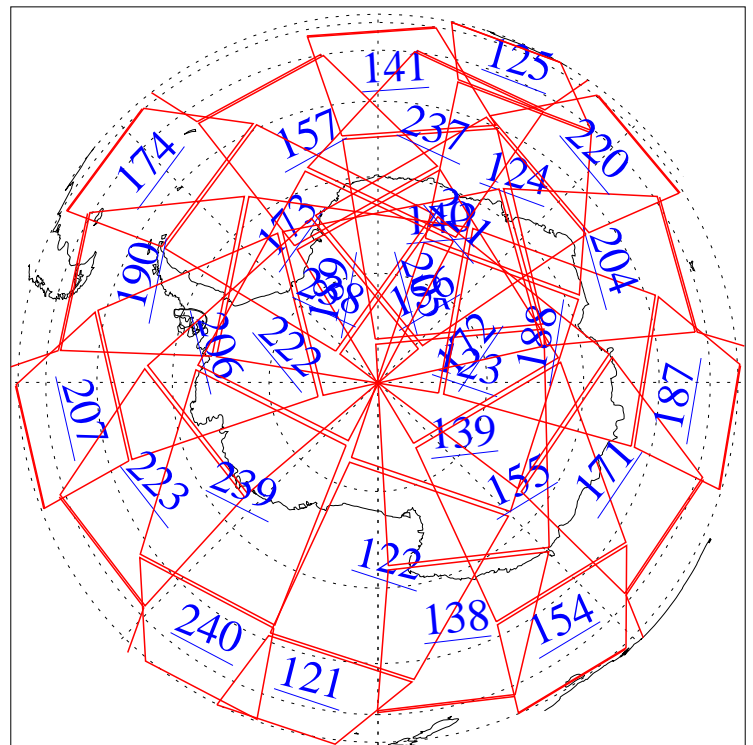

L1B Availability
AMSU Granules: 240
HSB Granules: 0
AIRS Granules: 0

22 Jan 2010
DoY 22
Aqua Day 2820
Granules: 1 to 120

Granules: 121 to 240

Legend: AMSU Available, HSB Available, AIRS Available

L1B Availability
AMSU Granules: 240
HSB Granules: 0
AIRS Granules: 0

22 Jan 2010
DoY 22
Aqua Day 2820
Ascending Granules

Descending Granules

Legend: AMSU Available, HSB Available, AIRS Available

L1B Availability
AMSU Granules: 240
HSB Granules: 0
AIRS Granules: 0

22 Jan 2010
DoY 22
Aqua Day 2820

Northern Hemisphere Granules

Southern Hemisphere Granules

Legend: AMSU Available, HSB Available, AIRS Available