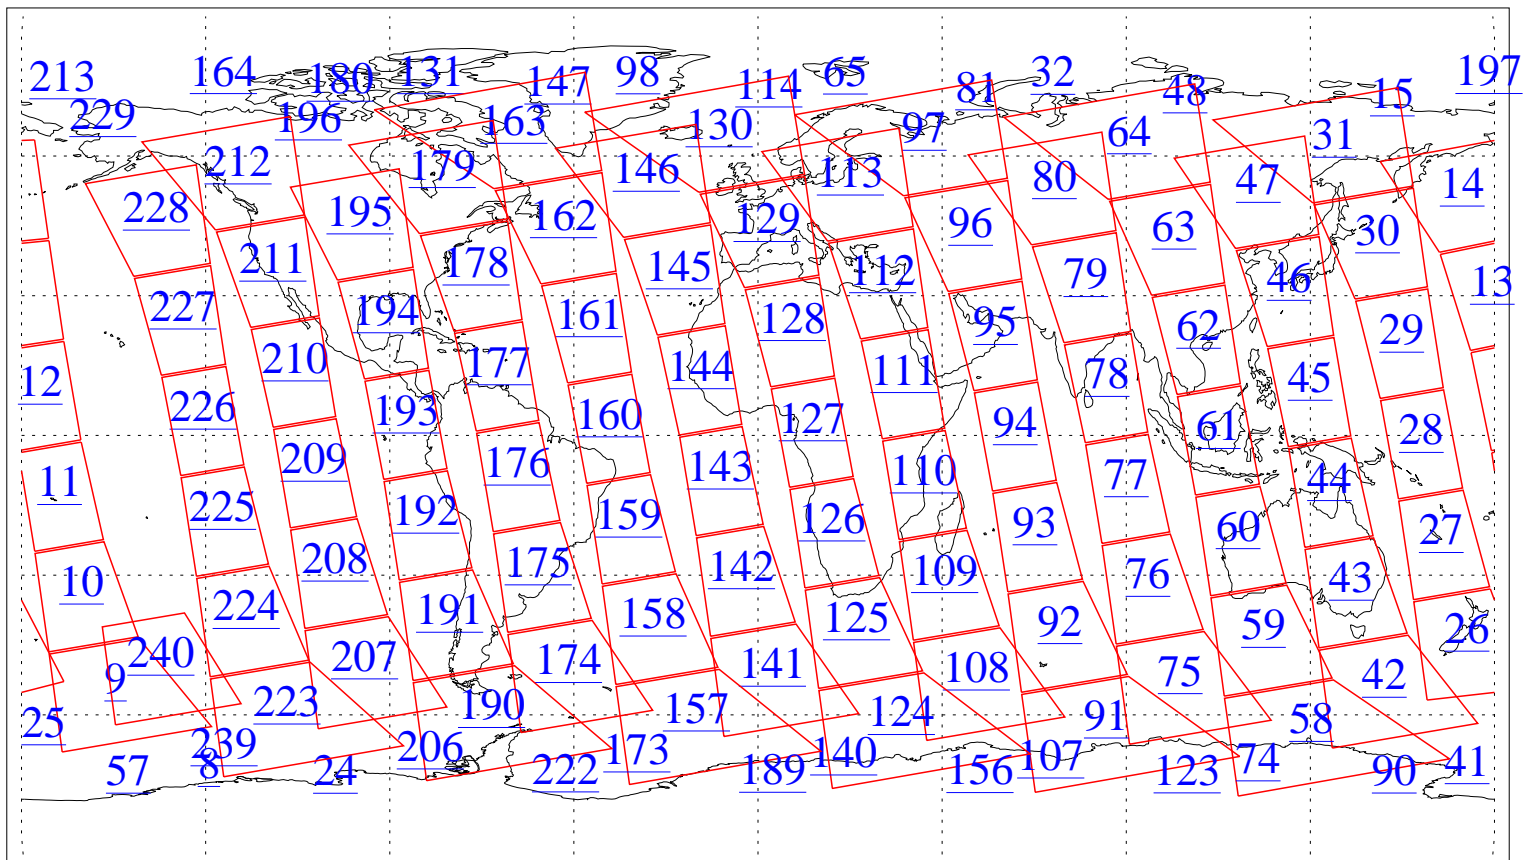

L1B Availability
AMSU Granules: 240
HSB Granules: 0
AIRS Granules: 0

22 Jan 2010
DoY 22
Aqua Day 2820
Granules: 1 to 120

Granules: 121 to 240

Legend: AMSU Available, HSB Available, AIRS Available

L1B Availability
AMSU Granules: 240
HSB Granules: 0
AIRS Granules: 0

22 Jan 2010
DoY 22
Aqua Day 2820
Ascending Granules

Descending Granules

Legend: AMSU Available, HSB Available, AIRS Available

L1B Availability
AMSU Granules: 240
HSB Granules: 0
AIRS Granules: 0

22 Jan 2010
DoY 22
Aqua Day 2820

Northern Hemisphere Granules

Southern Hemisphere Granules

Legend: AMSU Available, HSB Available, AIRS Available