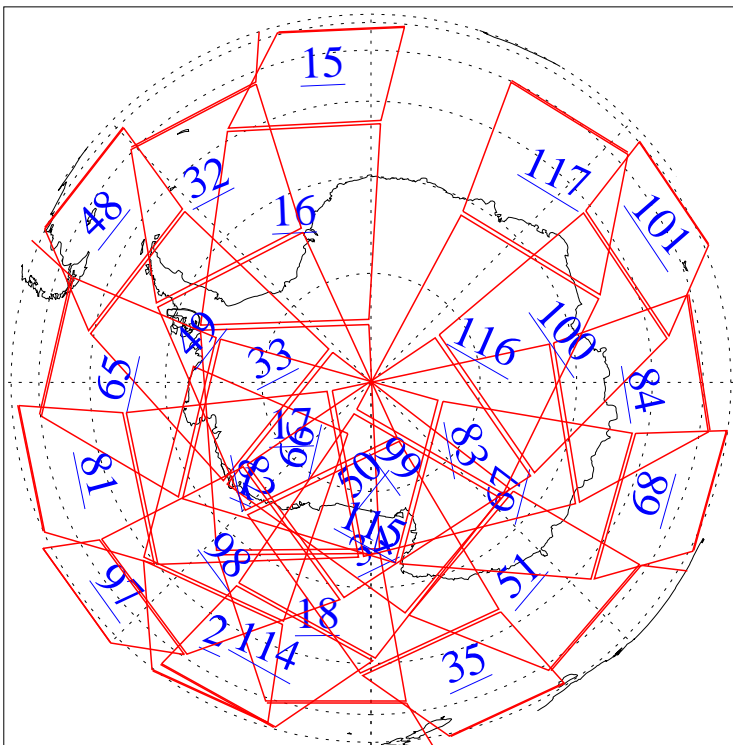

L1B Availability
AMSU Granules: 240
HSB Granules: 0
AIRS Granules: 0

21 Jan 2010
DoY 21
Aqua Day 2819
Granules: 1 to 120

Granules: 121 to 240

Legend: AMSU Available, HSB Available, AIRS Available

L1B Availability
AMSU Granules: 240
HSB Granules: 0
AIRS Granules: 0

21 Jan 2010
DoY 21
Aqua Day 2819
Ascending Granules

Descending Granules

Legend: AMSU Available, HSB Available, AIRS Available

L1B Availability
 AMSU Granules: 240
 HSB Granules: 0
 AIRS Granules: 0

21 Jan 2010
 DoY 21
 Aqua Day 2819

Northern Hemisphere Granules

Southern Hemisphere Granules

Legend: AMSU Available, HSB Available, AIRS Available