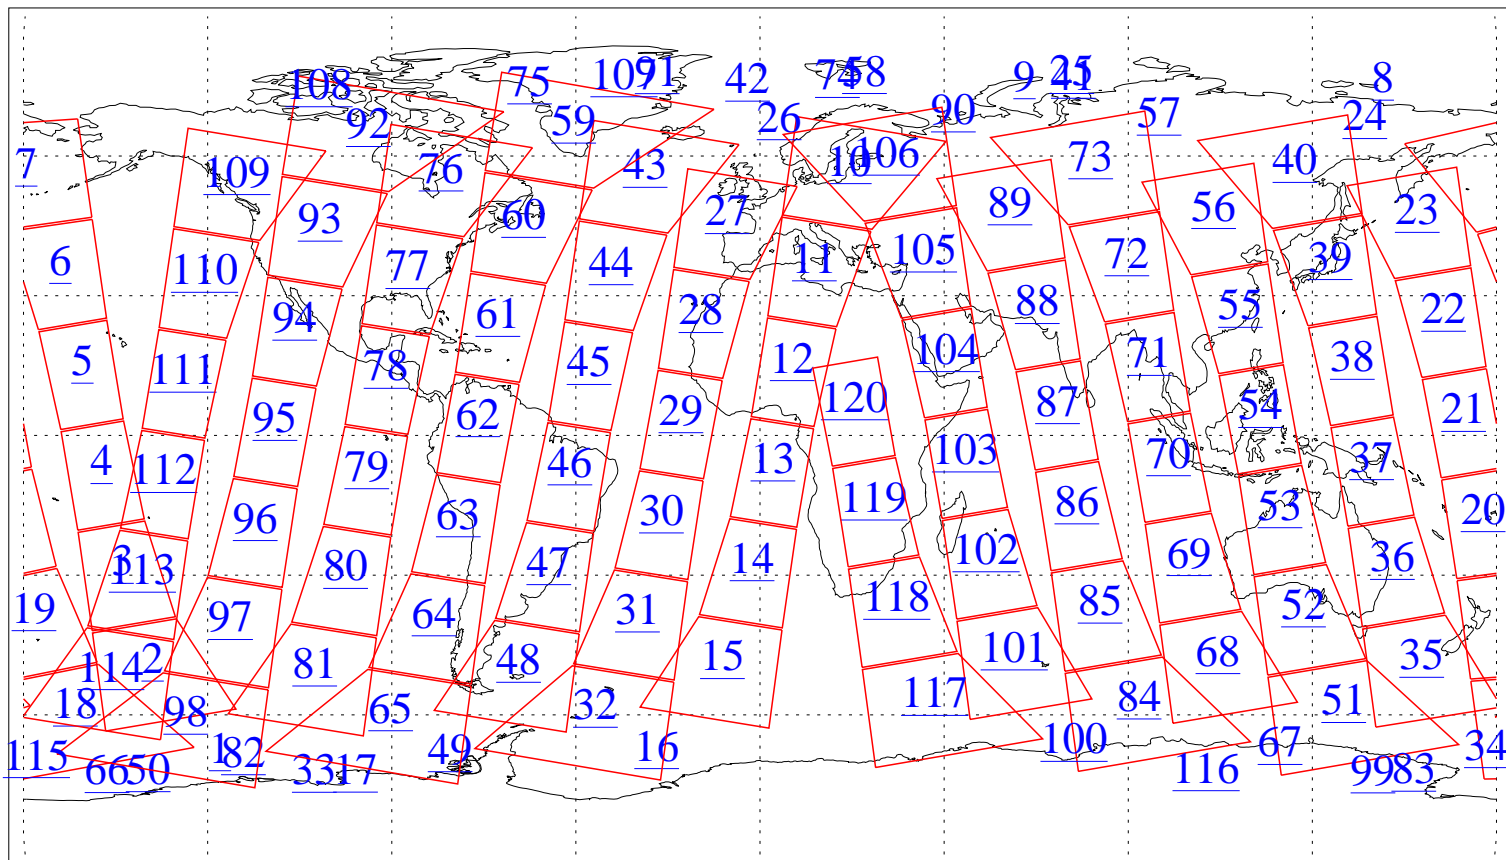

L1B Availability
AMSU Granules: 240
HSB Granules: 0
AIRS Granules: 0

21 Jan 2010
DoY 21
Aqua Day 2819
Granules: 1 to 120

Granules: 121 to 240

Legend: AMSU Available, HSB Available, AIRS Available

L1B Availability
AMSU Granules: 240
HSB Granules: 0
AIRS Granules: 0

21 Jan 2010
DoY 21
Aqua Day 2819
Ascending Granules

Descending Granules

Legend: AMSU Available, HSB Available, AIRS Available

L1B Availability
 AMSU Granules: 240
 HSB Granules: 0
 AIRS Granules: 0

21 Jan 2010
 DoY 21
 Aqua Day 2819

Northern Hemisphere Granules

Southern Hemisphere Granules

Legend: AMSU Available, HSB Available, AIRS Available