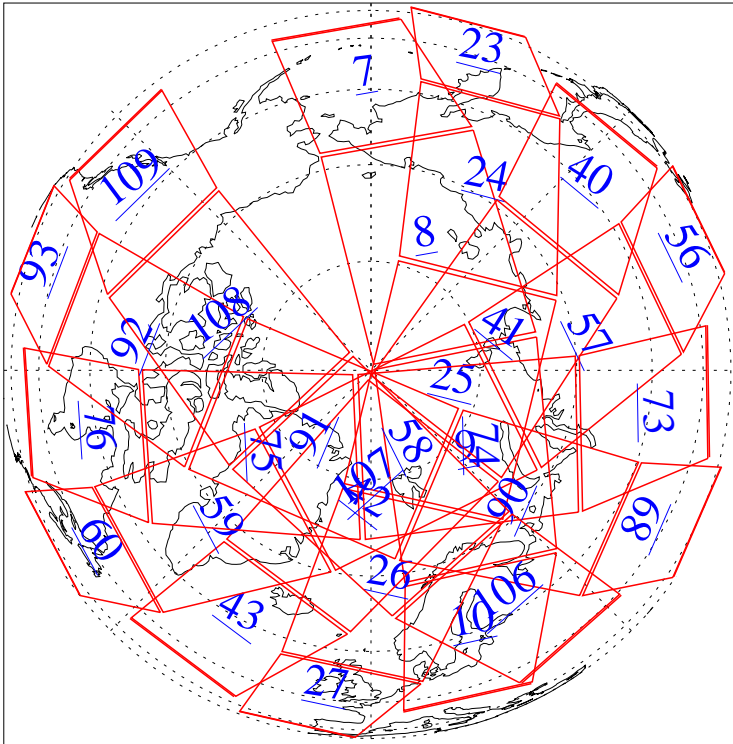

L1B Availability
AMSU Granules: 240
HSB Granules: 0
AIRS Granules: 0

21 Jan 2010
DoY 21
Aqua Day 2819
Granules: 1 to 120

Granules: 121 to 240

Legend: AMSU Available, HSB Available, AIRS Available

L1B Availability
AMSU Granules: 240
HSB Granules: 0
AIRS Granules: 0

21 Jan 2010
DoY 21
Aqua Day 2819
Ascending Granules

Descending Granules

Legend: AMSU Available, HSB Available, AIRS Available

L1B Availability
 AMSU Granules: 240
 HSB Granules: 0
 AIRS Granules: 0

21 Jan 2010
 DoY 21
 Aqua Day 2819

Northern Hemisphere Granules

Southern Hemisphere Granules

Legend: AMSU Available, HSB Available, AIRS Available