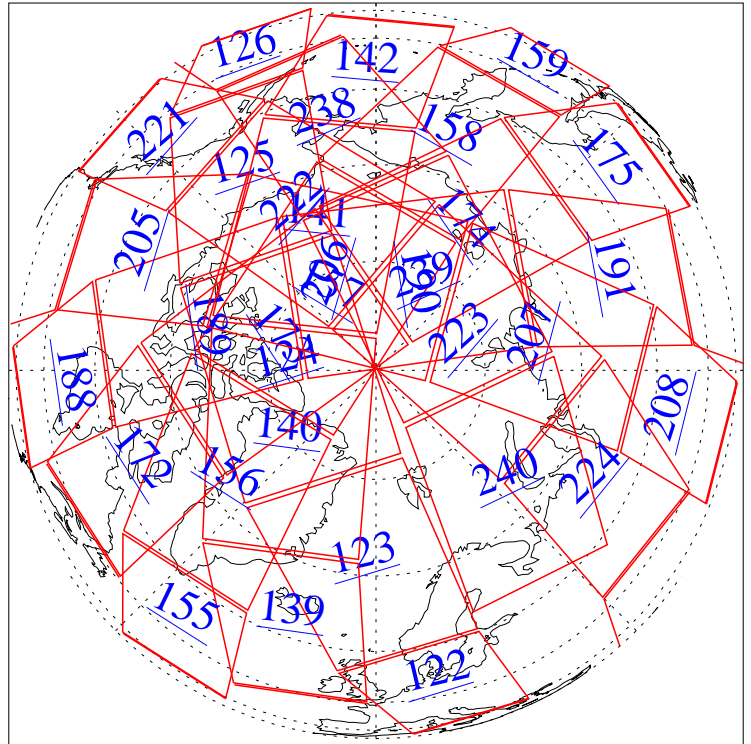

L1B Availability
AMSU Granules: 240
HSB Granules: 0
AIRS Granules: 0

21 Jan 2010
DoY 21
Aqua Day 2819
Granules: 1 to 120

Granules: 121 to 240

Legend: AMSU Available, HSB Available, AIRS Available

L1B Availability
AMSU Granules: 240
HSB Granules: 0
AIRS Granules: 0

21 Jan 2010
DoY 21
Aqua Day 2819
Ascending Granules

Descending Granules

Legend: AMSU Available, HSB Available, AIRS Available

L1B Availability
 AMSU Granules: 240
 HSB Granules: 0
 AIRS Granules: 0

21 Jan 2010
 DoY 21
 Aqua Day 2819

Northern Hemisphere Granules

Southern Hemisphere Granules

Legend: AMSU Available, HSB Available, AIRS Available