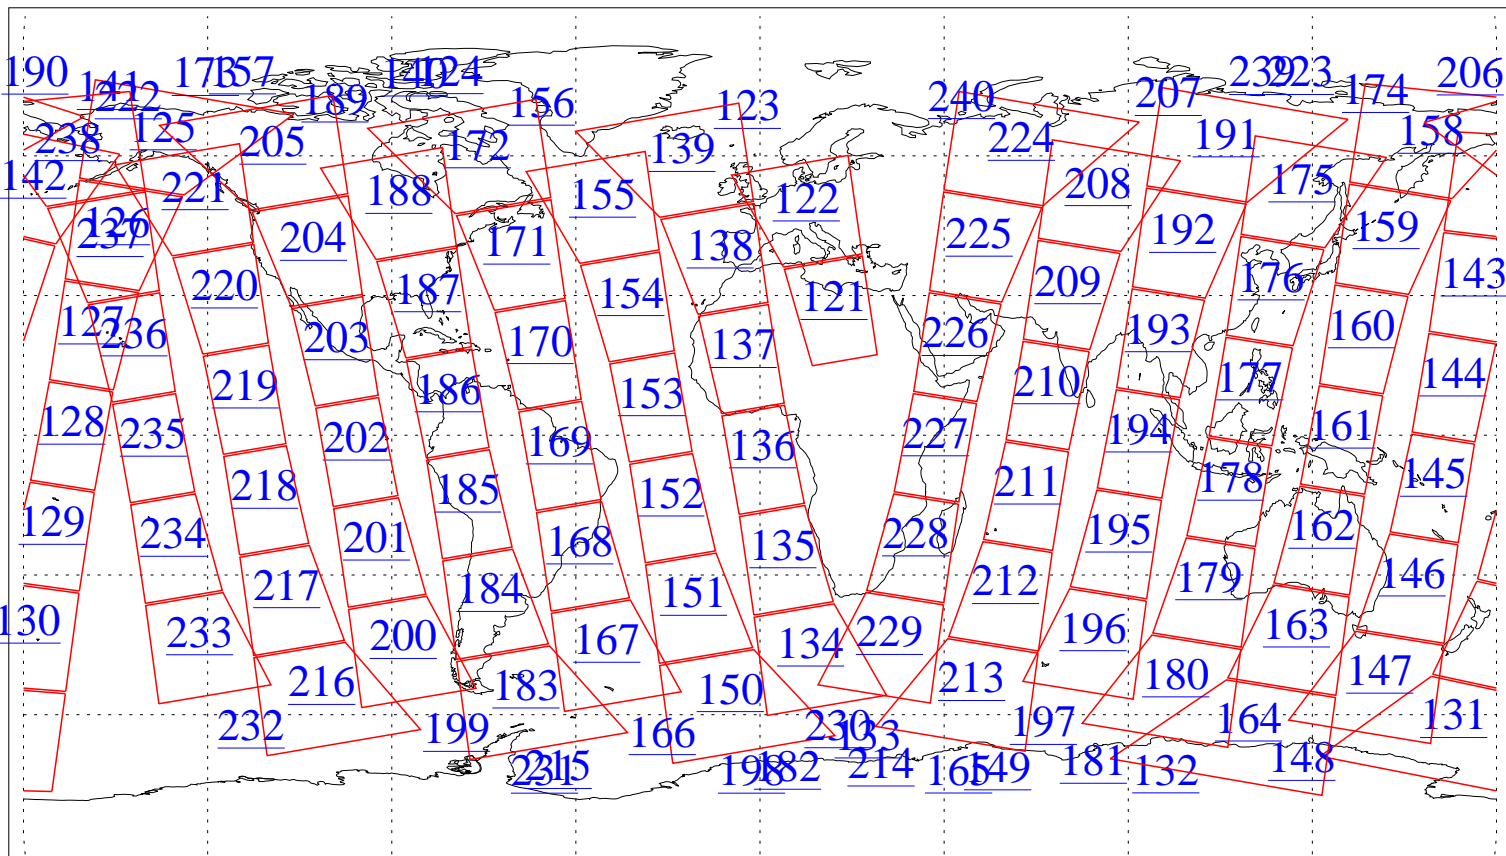

L1B Availability
AMSU Granules: 240
HSB Granules: 0
AIRS Granules: 0

21 Jan 2010
DoY 21
Aqua Day 2819
Granules: 1 to 120

Granules: 121 to 240

Legend: AMSU Available, HSB Available, AIRS Available

L1B Availability
AMSU Granules: 240
HSB Granules: 0
AIRS Granules: 0

21 Jan 2010
DoY 21
Aqua Day 2819
Ascending Granules

Descending Granules

Legend: AMSU Available, HSB Available, AIRS Available

L1B Availability
 AMSU Granules: 240
 HSB Granules: 0
 AIRS Granules: 0

21 Jan 2010
 DoY 21
 Aqua Day 2819

Northern Hemisphere Granules

Southern Hemisphere Granules

Legend: AMSU Available, HSB Available, AIRS Available