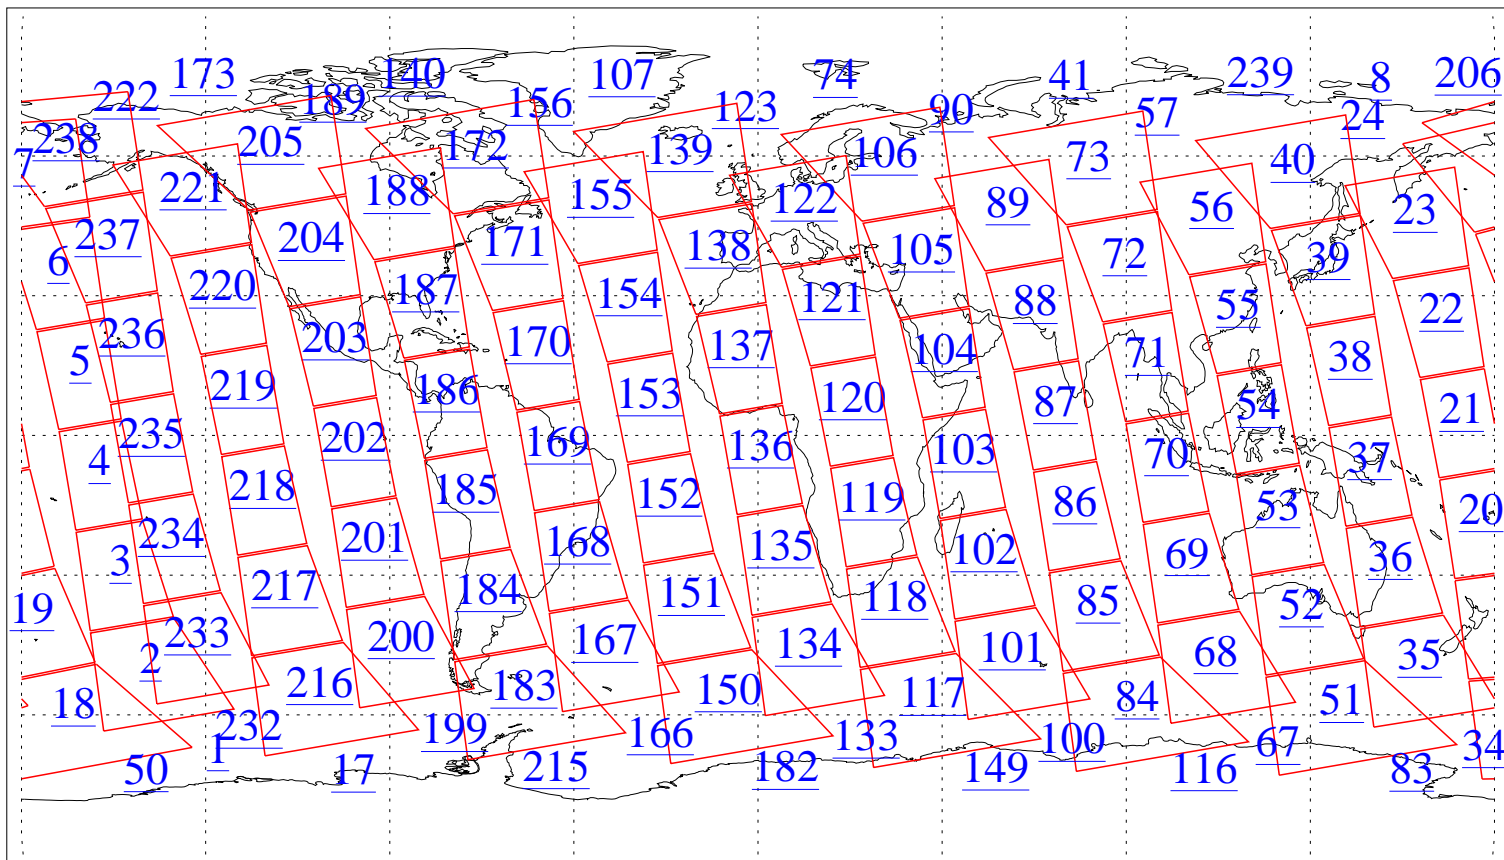

L1B Availability
AMSU Granules: 240
HSB Granules: 0
AIRS Granules: 0

21 Jan 2010
DoY 21
Aqua Day 2819
Granules: 1 to 120

Granules: 121 to 240

Legend: AMSU Available, HSB Available, AIRS Available

L1B Availability
AMSU Granules: 240
HSB Granules: 0
AIRS Granules: 0

21 Jan 2010
DoY 21
Aqua Day 2819
Ascending Granules

Descending Granules

Legend: AMSU Available, HSB Available, AIRS Available

L1B Availability
 AMSU Granules: 240
 HSB Granules: 0
 AIRS Granules: 0

21 Jan 2010
 DoY 21
 Aqua Day 2819

Northern Hemisphere Granules

Southern Hemisphere Granules

Legend: AMSU Available, HSB Available, AIRS Available