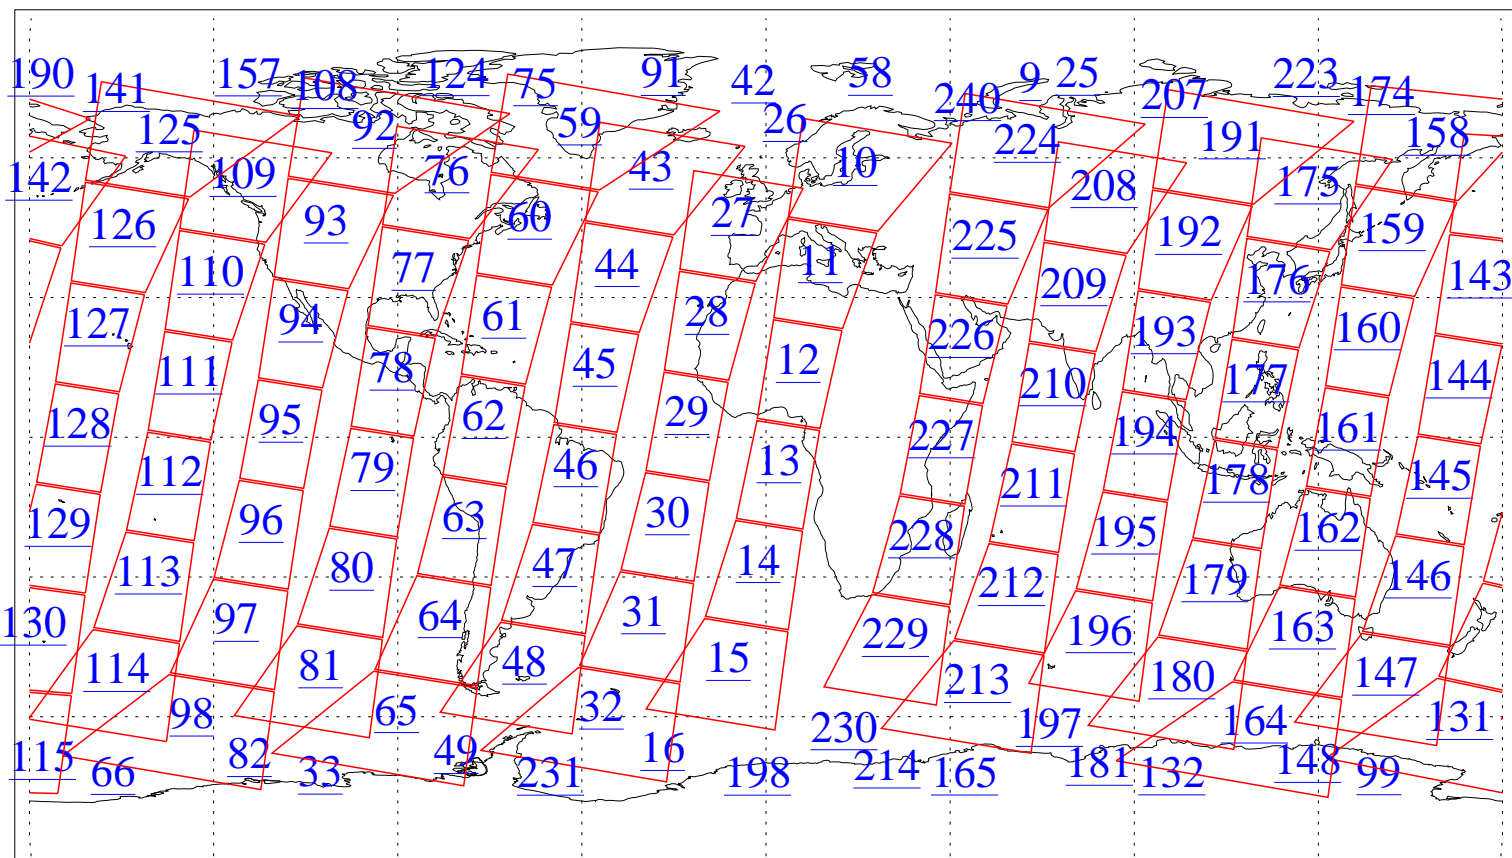

L1B Availability
AMSU Granules: 240
HSB Granules: 0
AIRS Granules: 0

21 Jan 2010
DoY 21
Aqua Day 2819
Granules: 1 to 120

Granules: 121 to 240

Legend: AMSU Available, HSB Available, AIRS Available

L1B Availability
AMSU Granules: 240
HSB Granules: 0
AIRS Granules: 0

21 Jan 2010
DoY 21
Aqua Day 2819
Ascending Granules

Descending Granules

Legend: AMSU Available, HSB Available, AIRS Available

L1B Availability
 AMSU Granules: 240
 HSB Granules: 0
 AIRS Granules: 0

21 Jan 2010
 DoY 21
 Aqua Day 2819

Northern Hemisphere Granules

Southern Hemisphere Granules

Legend: AMSU Available, HSB Available, AIRS Available