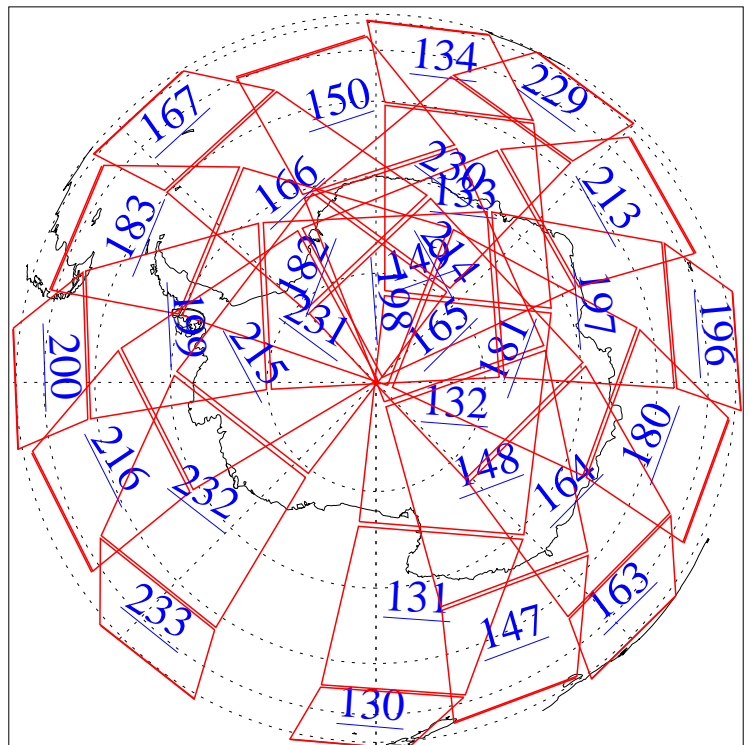

21 Jan 2010
DoY 21
Aqua Day 2819
Ascending Granules

Descending Granules

Legend: AMSU Available, HSB Available, AIRS Available

L1B Availability
 AMSU Granules: 240
 HSB Granules: 0
 AIRS Granules: 0

21 Jan 2010
 DoY 21
 Aqua Day 2819

Northern Hemisphere Granules

Southern Hemisphere Granules

Legend: AMSU Available, HSB Available, AIRS Available