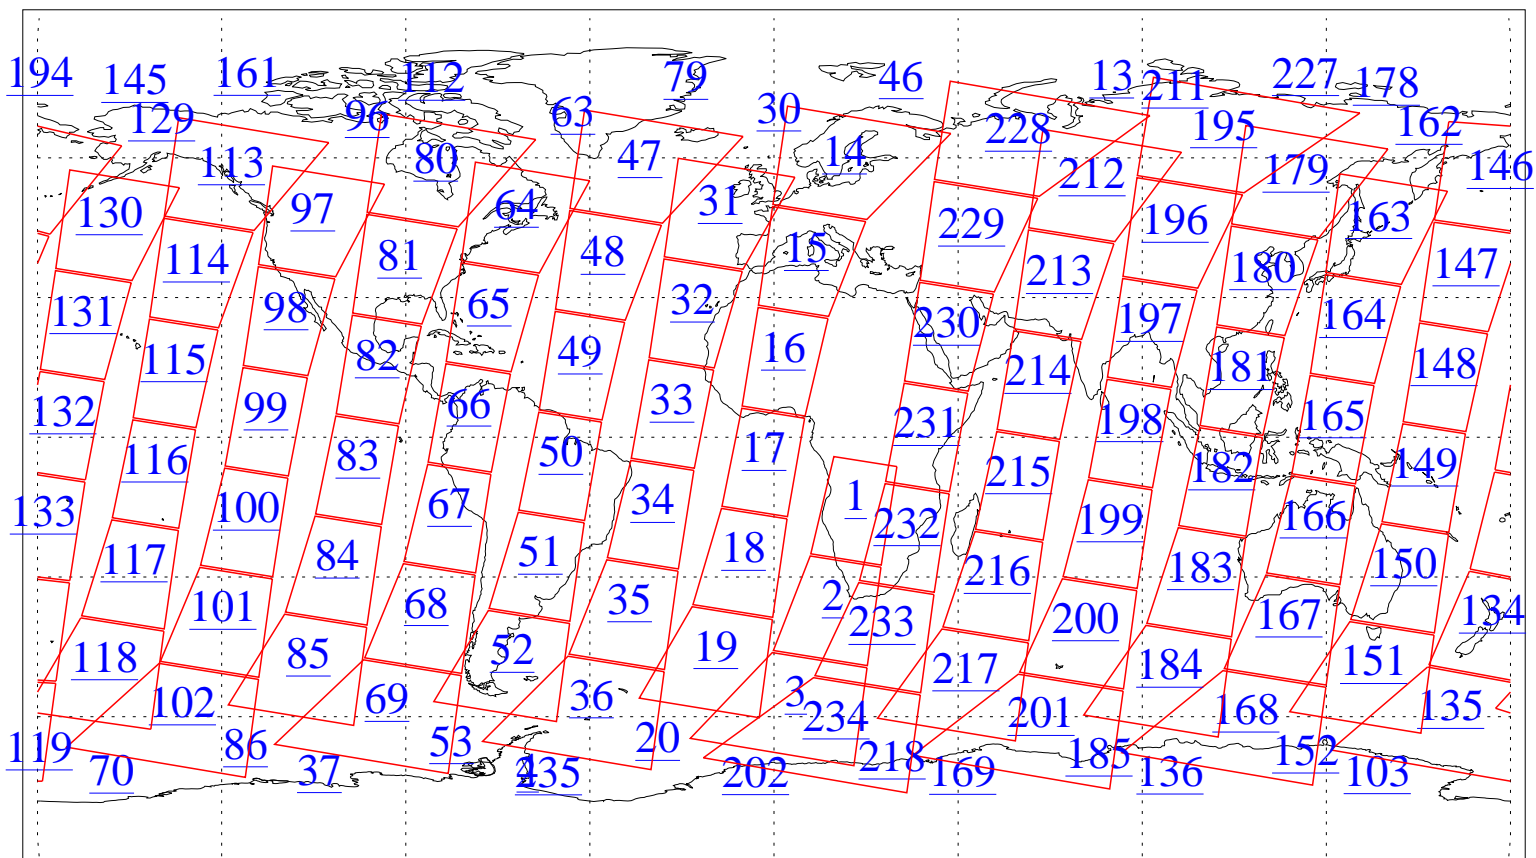

L1B Availability
AMSU Granules: 240
HSB Granules: 0
AIRS Granules: 0

17 Jan 2010
DoY 17
Aqua Day 2815
Granules: 1 to 120

Granules: 121 to 240

Legend: AMSU Available, HSB Available, AIRS Available

L1B Availability
AMSU Granules: 240
HSB Granules: 0
AIRS Granules: 0

17 Jan 2010
DoY 17
Aqua Day 2815
Ascending Granules

Descending Granules

Legend: AMSU Available, HSB Available, AIRS Available

L1B Availability
 AMSU Granules: 240
 HSB Granules: 0
 AIRS Granules: 0

17 Jan 2010
 DoY 17
 Aqua Day 2815

Northern Hemisphere Granules

Southern Hemisphere Granules

Legend: AMSU Available, HSB Available, AIRS Available