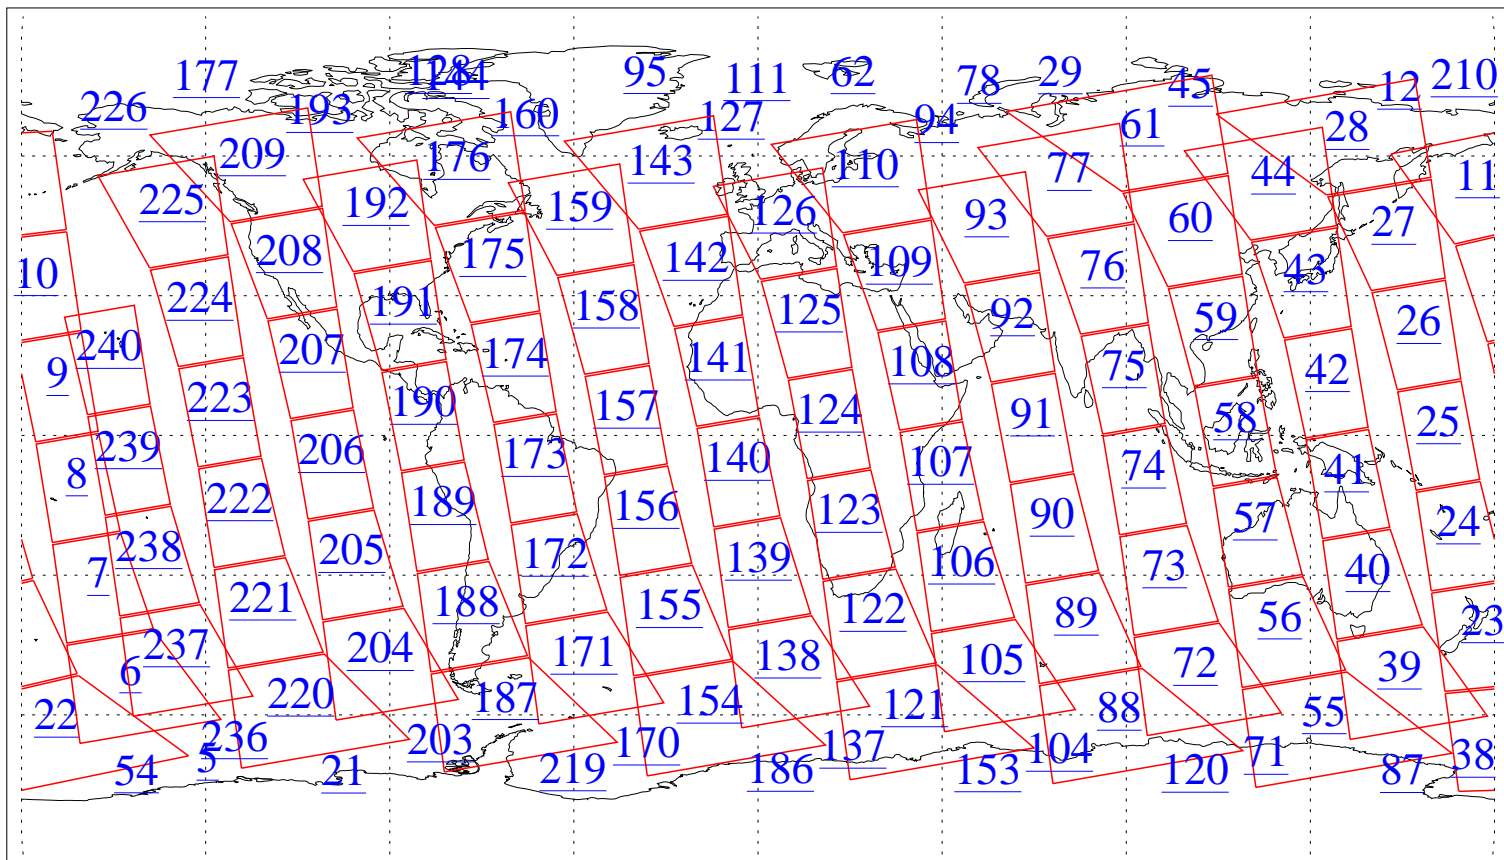

L1B Availability
AMSU Granules: 240
HSB Granules: 0
AIRS Granules: 0

17 Jan 2010
DoY 17
Aqua Day 2815
Granules: 1 to 120

Granules: 121 to 240

Legend: AMSU Available, HSB Available, AIRS Available

L1B Availability
AMSU Granules: 240
HSB Granules: 0
AIRS Granules: 0

17 Jan 2010
DoY 17
Aqua Day 2815
Ascending Granules

Descending Granules

Legend: AMSU Available, HSB Available, AIRS Available

L1B Availability
 AMSU Granules: 240
 HSB Granules: 0
 AIRS Granules: 0

17 Jan 2010
 DoY 17
 Aqua Day 2815

Northern Hemisphere Granules

Southern Hemisphere Granules

Legend: AMSU Available, HSB Available, AIRS Available