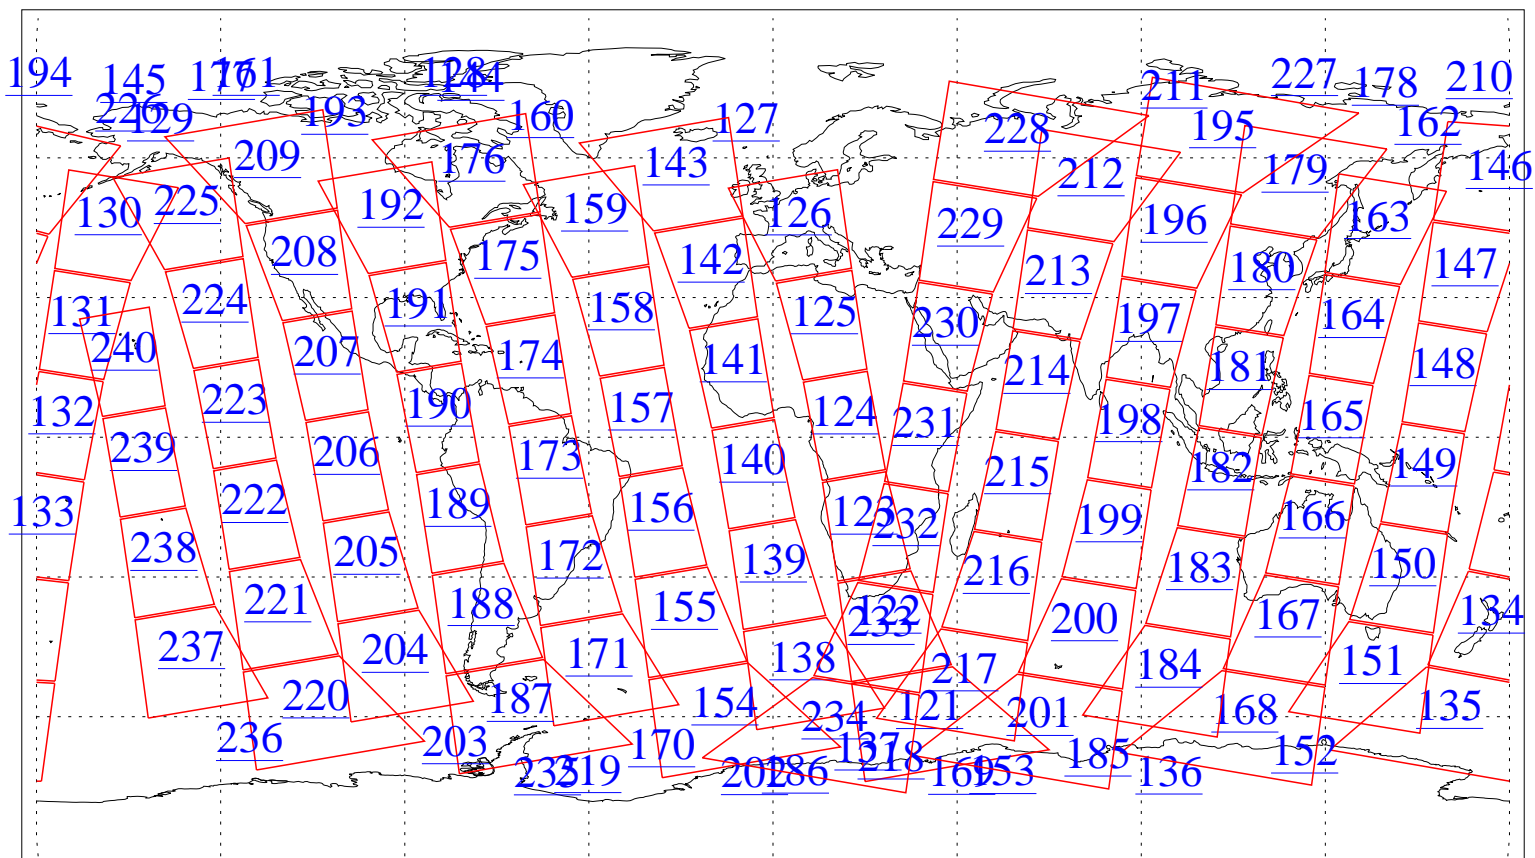

L1B Availability
AMSU Granules: 240
HSB Granules: 0
AIRS Granules: 0

17 Jan 2010
DoY 17
Aqua Day 2815
Granules: 1 to 120

Granules: 121 to 240

Legend: AMSU Available, HSB Available, AIRS Available

L1B Availability
AMSU Granules: 240
HSB Granules: 0
AIRS Granules: 0

17 Jan 2010
DoY 17
Aqua Day 2815
Ascending Granules

Descending Granules

Legend: AMSU Available, HSB Available, AIRS Available

L1B Availability
 AMSU Granules: 240
 HSB Granules: 0
 AIRS Granules: 0

17 Jan 2010
 DoY 17
 Aqua Day 2815

Northern Hemisphere Granules

Southern Hemisphere Granules

Legend: AMSU Available, HSB Available, AIRS Available