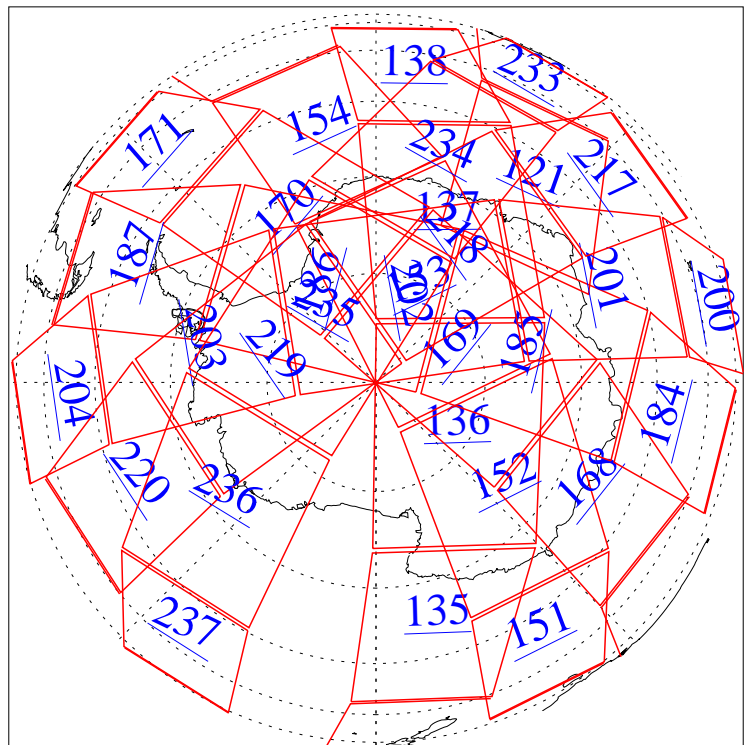

L1B Availability
AMSU Granules: 240
HSB Granules: 0
AIRS Granules: 0

17 Jan 2010
DoY 17
Aqua Day 2815
Granules: 1 to 120

Granules: 121 to 240

Legend: AMSU Available, HSB Available, AIRS Available

L1B Availability
AMSU Granules: 240
HSB Granules: 0
AIRS Granules: 0

17 Jan 2010
DoY 17
Aqua Day 2815
Ascending Granules

Descending Granules

Legend: AMSU Available, HSB Available, AIRS Available

L1B Availability
 AMSU Granules: 240
 HSB Granules: 0
 AIRS Granules: 0

17 Jan 2010
 DoY 17
 Aqua Day 2815

Northern Hemisphere Granules

Southern Hemisphere Granules

Legend: AMSU Available, HSB Available, AIRS Available