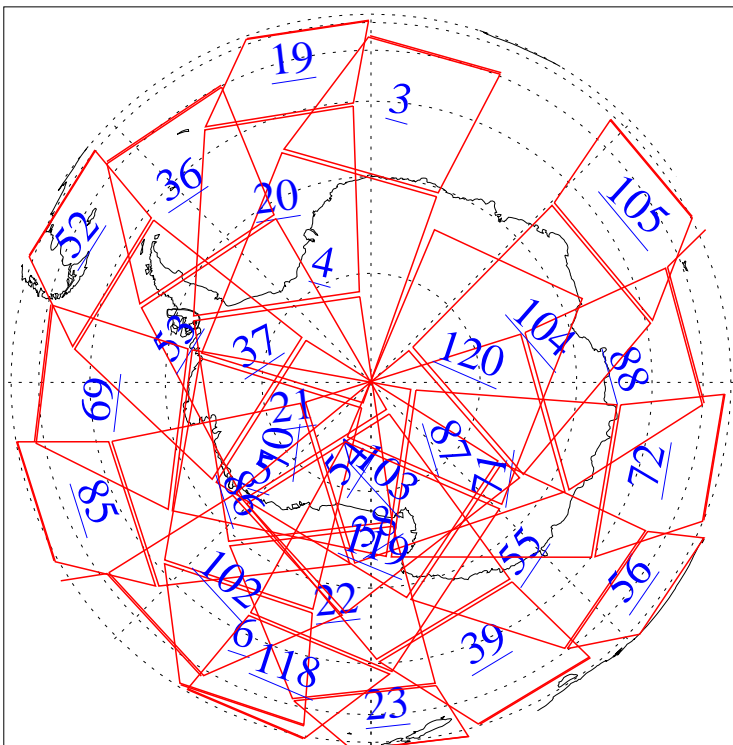

L1B Availability
AMSU Granules: 240
HSB Granules: 0
AIRS Granules: 0

17 Jan 2010
DoY 17
Aqua Day 2815
Granules: 1 to 120

Granules: 121 to 240

Legend: AMSU Available, HSB Available, AIRS Available

L1B Availability
AMSU Granules: 240
HSB Granules: 0
AIRS Granules: 0

17 Jan 2010
DoY 17
Aqua Day 2815
Ascending Granules

Descending Granules

Legend: AMSU Available, HSB Available, AIRS Available

L1B Availability
 AMSU Granules: 240
 HSB Granules: 0
 AIRS Granules: 0

17 Jan 2010
 DoY 17
 Aqua Day 2815

Northern Hemisphere Granules

Southern Hemisphere Granules

Legend: AMSU Available, HSB Available, AIRS Available