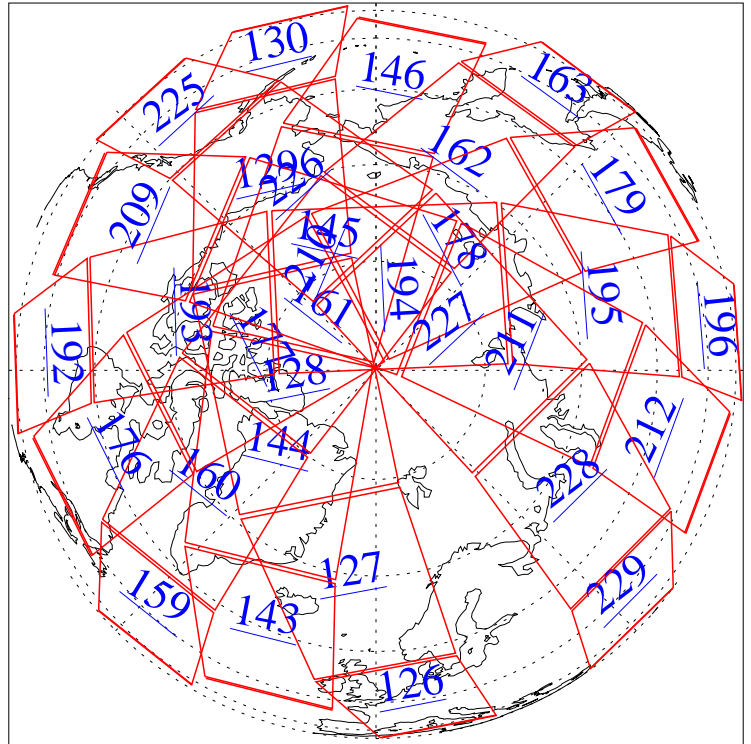

17 Jan 2010
DoY 17
Aqua Day 2815
Ascending Granules

Descending Granules

Legend: AMSU Available, HSB Available, AIRS Available

L1B Availability
 AMSU Granules: 240
 HSB Granules: 0
 AIRS Granules: 0

17 Jan 2010
 DoY 17
 Aqua Day 2815

Northern Hemisphere Granules

Southern Hemisphere Granules

Legend: AMSU Available, HSB Available, AIRS Available