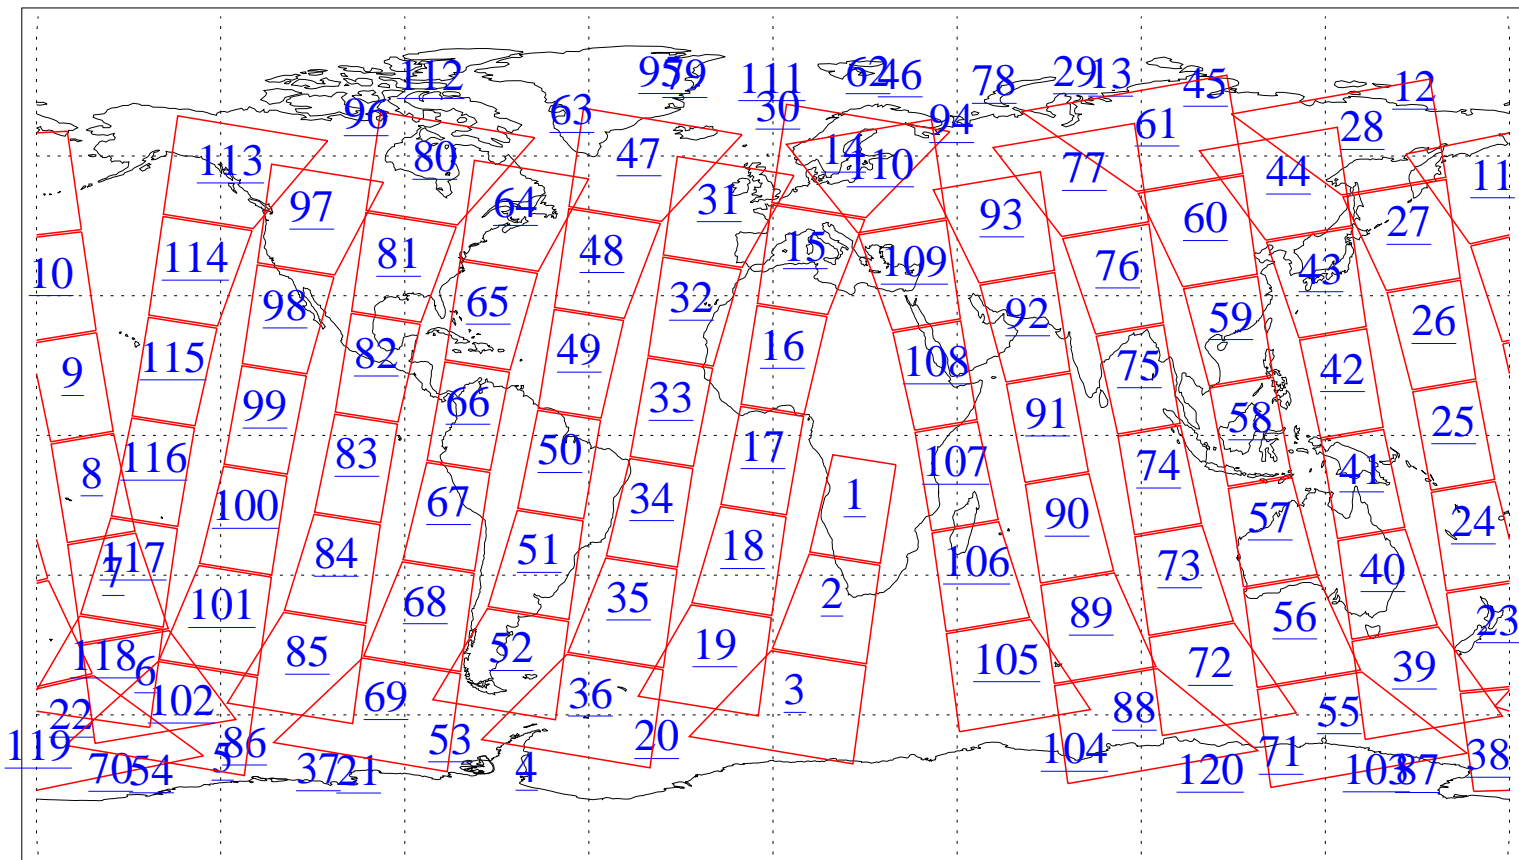

L1B Availability
AMSU Granules: 240
HSB Granules: 0
AIRS Granules: 0

17 Jan 2010
DoY 17
Aqua Day 2815
Granules: 1 to 120

Granules: 121 to 240

Legend: AMSU Available, HSB Available, AIRS Available

L1B Availability
AMSU Granules: 240
HSB Granules: 0
AIRS Granules: 0

17 Jan 2010
DoY 17
Aqua Day 2815
Ascending Granules

Descending Granules

Legend: AMSU Available, HSB Available, AIRS Available

L1B Availability
 AMSU Granules: 240
 HSB Granules: 0
 AIRS Granules: 0

17 Jan 2010
 DoY 17
 Aqua Day 2815

Northern Hemisphere Granules

Southern Hemisphere Granules

Legend: AMSU Available, HSB Available, AIRS Available