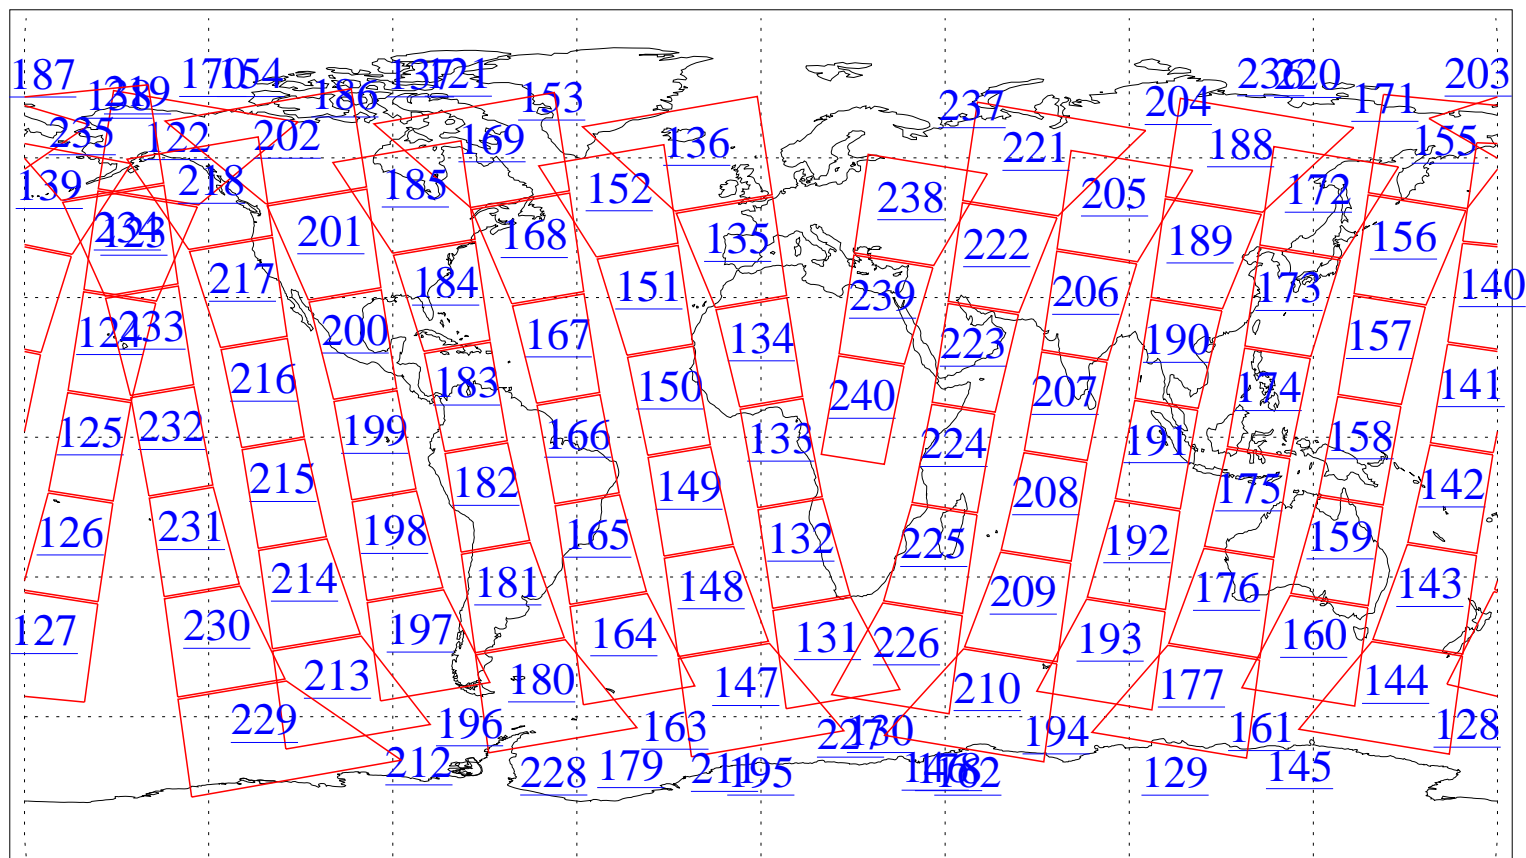

L1B Availability
AMSU Granules: 240
HSB Granules: 0
AIRS Granules: 0

16 Jan 2010
DoY 16
Aqua Day 2814
Granules: 1 to 120

Granules: 121 to 240

Legend: AMSU Available, HSB Available, AIRS Available

L1B Availability
AMSU Granules: 240
HSB Granules: 0
AIRS Granules: 0

16 Jan 2010
DoY 16
Aqua Day 2814
Ascending Granules

Descending Granules

Legend: AMSU Available, HSB Available, AIRS Available

L1B Availability
 AMSU Granules: 240
 HSB Granules: 0
 AIRS Granules: 0

16 Jan 2010
 DoY 16
 Aqua Day 2814

Northern Hemisphere Granules

Southern Hemisphere Granules

Legend: AMSU Available, HSB Available, **AIRS Available**