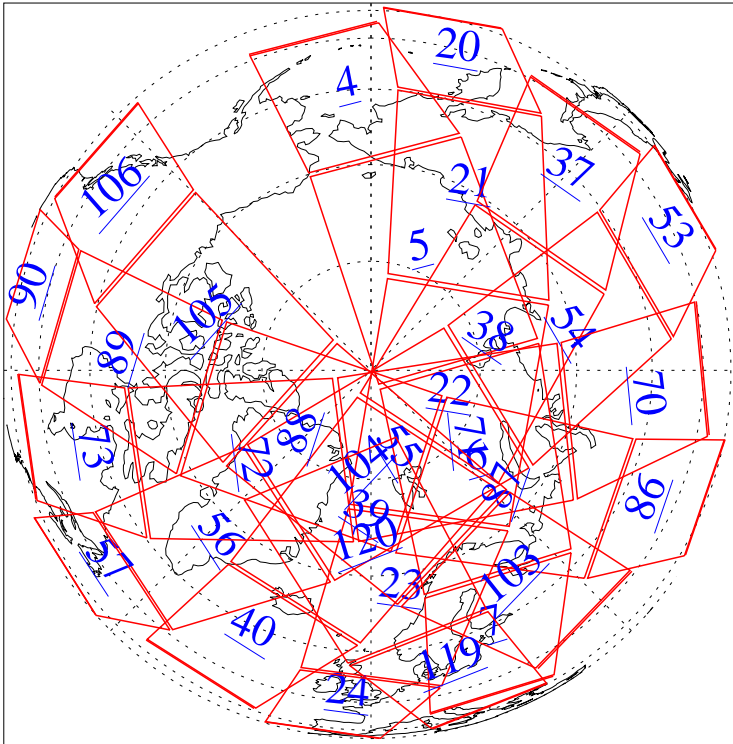

L1B Availability
AMSU Granules: 240
HSB Granules: 0
AIRS Granules: 0

16 Jan 2010
DoY 16
Aqua Day 2814
Granules: 1 to 120

Granules: 121 to 240

Legend: AMSU Available, HSB Available, AIRS Available

L1B Availability
AMSU Granules: 240
HSB Granules: 0
AIRS Granules: 0

16 Jan 2010
DoY 16
Aqua Day 2814
Ascending Granules

Descending Granules

Legend: AMSU Available, HSB Available, AIRS Available

L1B Availability
 AMSU Granules: 240
 HSB Granules: 0
 AIRS Granules: 0

16 Jan 2010
 DoY 16
 Aqua Day 2814

Northern Hemisphere Granules

Southern Hemisphere Granules

Legend: AMSU Available, HSB Available, **AIRS Available**