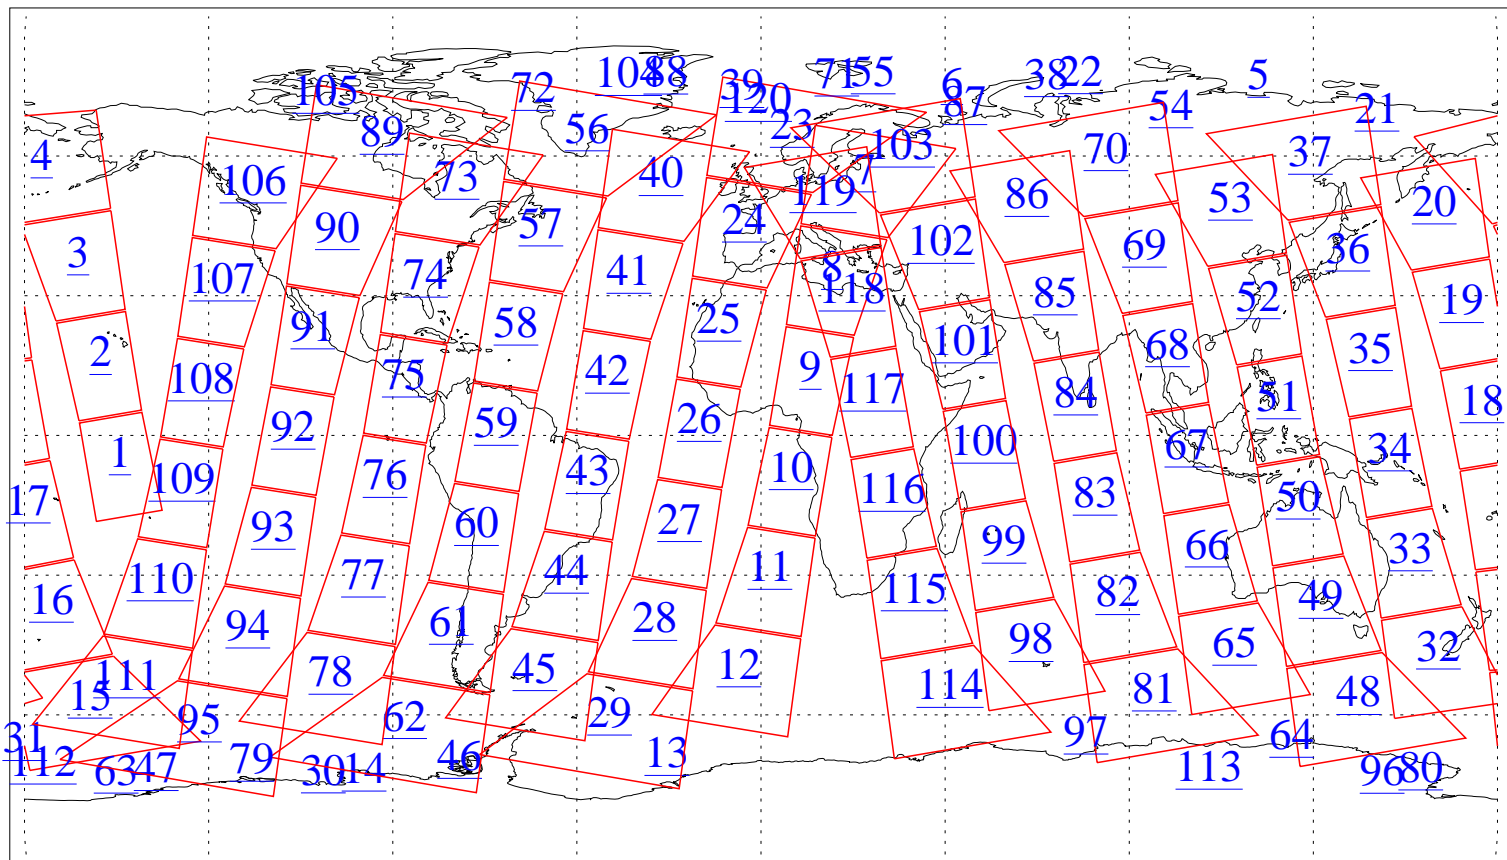

L1B Availability
AMSU Granules: 240
HSB Granules: 0
AIRS Granules: 0

16 Jan 2010
DoY 16
Aqua Day 2814
Granules: 1 to 120

Granules: 121 to 240

Legend: AMSU Available, HSB Available, AIRS Available

L1B Availability
AMSU Granules: 240
HSB Granules: 0
AIRS Granules: 0

16 Jan 2010
DoY 16
Aqua Day 2814
Ascending Granules

Descending Granules

Legend: AMSU Available, HSB Available, AIRS Available

L1B Availability
 AMSU Granules: 240
 HSB Granules: 0
 AIRS Granules: 0

16 Jan 2010
 DoY 16
 Aqua Day 2814

Northern Hemisphere Granules

Southern Hemisphere Granules

Legend: AMSU Available, HSB Available, **AIRS Available**