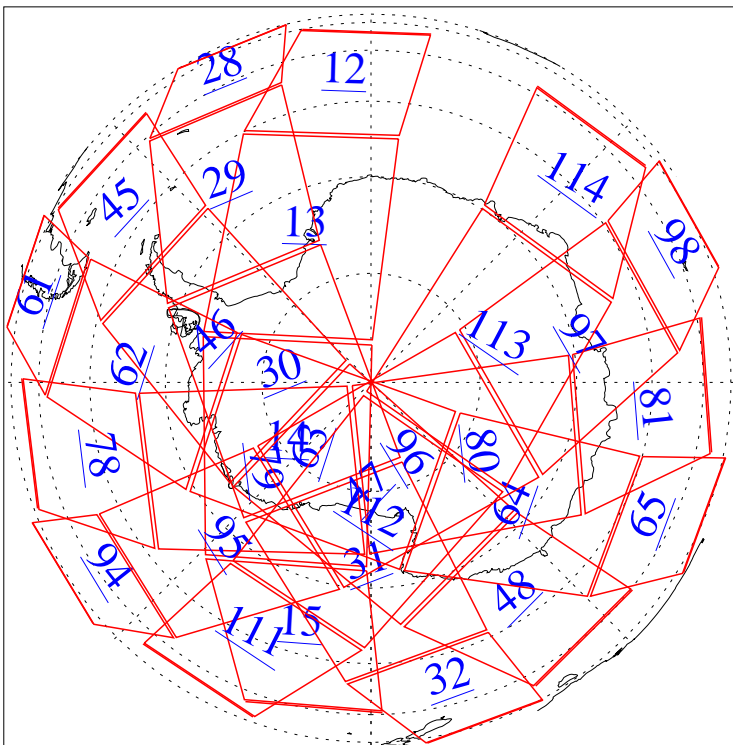

L1B Availability
AMSU Granules: 240
HSB Granules: 0
AIRS Granules: 0

16 Jan 2010
DoY 16
Aqua Day 2814
Granules: 1 to 120

Granules: 121 to 240

Legend: AMSU Available, HSB Available, AIRS Available

L1B Availability
AMSU Granules: 240
HSB Granules: 0
AIRS Granules: 0

16 Jan 2010
DoY 16
Aqua Day 2814
Ascending Granules

Descending Granules

Legend: AMSU Available, HSB Available, AIRS Available

L1B Availability
 AMSU Granules: 240
 HSB Granules: 0
 AIRS Granules: 0

16 Jan 2010
 DoY 16
 Aqua Day 2814

Northern Hemisphere Granules

Southern Hemisphere Granules

Legend: AMSU Available, HSB Available, **AIRS Available**