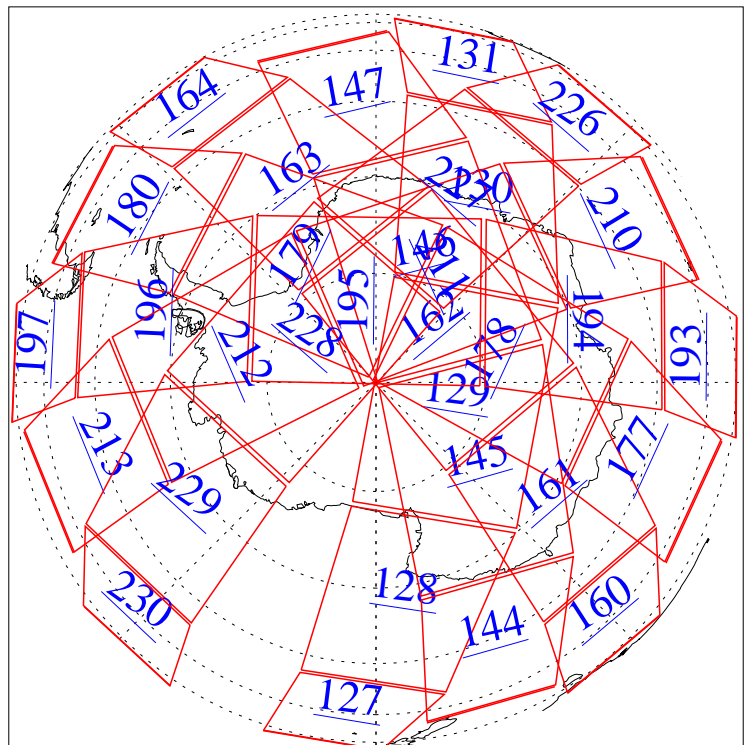

L1B Availability
AMSU Granules: 240
HSB Granules: 0
AIRS Granules: 0

16 Jan 2010
DoY 16
Aqua Day 2814
Granules: 1 to 120

Granules: 121 to 240

Legend: AMSU Available, HSB Available, AIRS Available

L1B Availability
AMSU Granules: 240
HSB Granules: 0
AIRS Granules: 0

16 Jan 2010
DoY 16
Aqua Day 2814
Ascending Granules

Descending Granules

Legend: AMSU Available, HSB Available, AIRS Available

L1B Availability
 AMSU Granules: 240
 HSB Granules: 0
 AIRS Granules: 0

16 Jan 2010
 DoY 16
 Aqua Day 2814

Northern Hemisphere Granules

Southern Hemisphere Granules

Legend: AMSU Available, HSB Available, **AIRS Available**