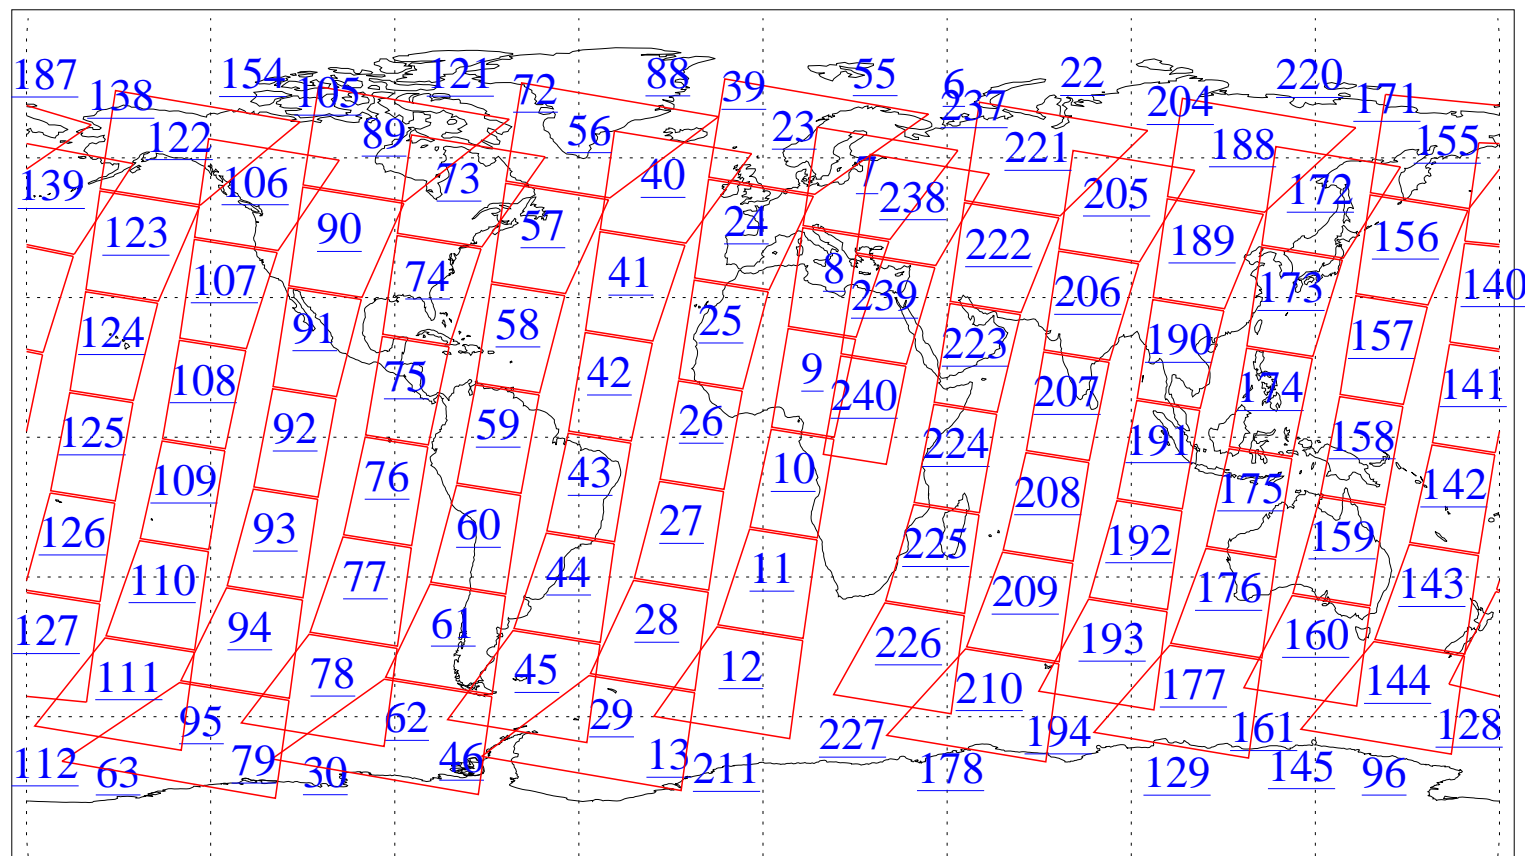

L1B Availability
AMSU Granules: 240
HSB Granules: 0
AIRS Granules: 0

16 Jan 2010
DoY 16
Aqua Day 2814
Granules: 1 to 120

Granules: 121 to 240

Legend: AMSU Available, HSB Available, AIRS Available

L1B Availability
AMSU Granules: 240
HSB Granules: 0
AIRS Granules: 0

16 Jan 2010
DoY 16
Aqua Day 2814
Ascending Granules

Descending Granules

Legend: AMSU Available, HSB Available, AIRS Available

L1B Availability
 AMSU Granules: 240
 HSB Granules: 0
 AIRS Granules: 0

16 Jan 2010
 DoY 16
 Aqua Day 2814

Northern Hemisphere Granules

Southern Hemisphere Granules

Legend: AMSU Available, HSB Available, **AIRS Available**