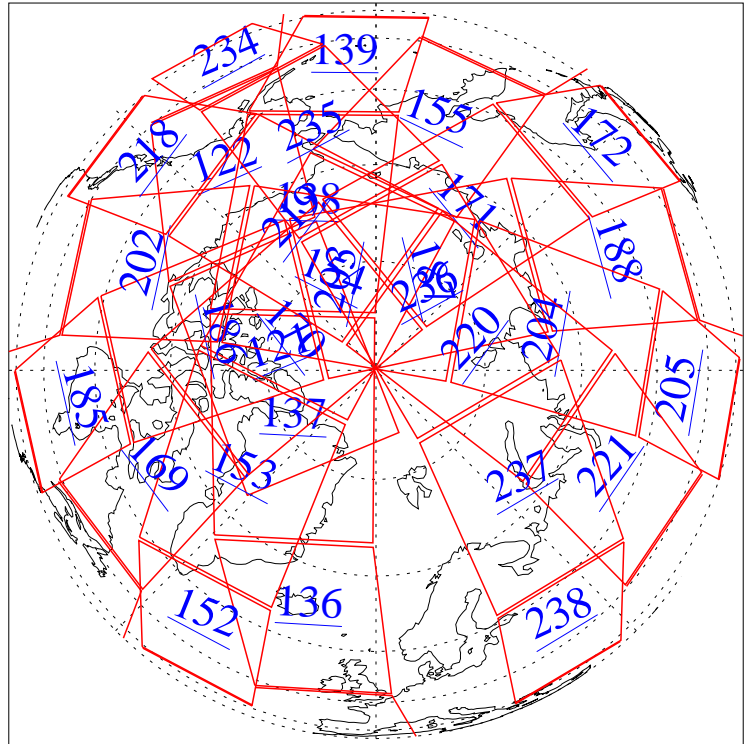

16 Jan 2010
DoY 16
Aqua Day 2814
Ascending Granules

Descending Granules

Legend: AMSU Available, HSB Available, AIRS Available

L1B Availability
 AMSU Granules: 240
 HSB Granules: 0
 AIRS Granules: 0

16 Jan 2010
 DoY 16
 Aqua Day 2814

Northern Hemisphere Granules

Southern Hemisphere Granules

Legend: AMSU Available, HSB Available, **AIRS Available**