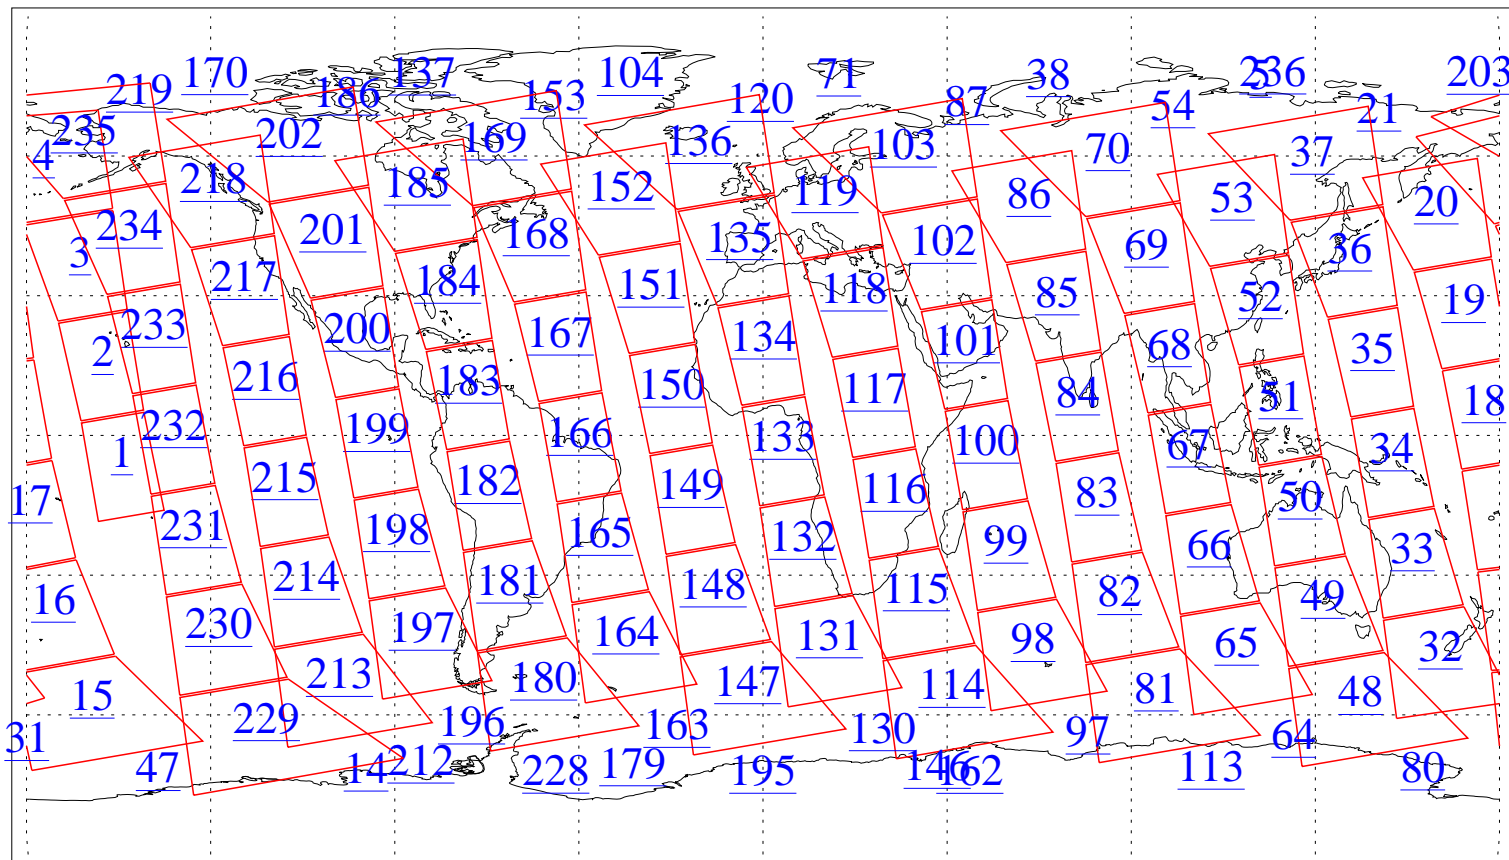

L1B Availability
AMSU Granules: 240
HSB Granules: 0
AIRS Granules: 0

16 Jan 2010
DoY 16
Aqua Day 2814
Granules: 1 to 120

Granules: 121 to 240

Legend: AMSU Available, HSB Available, AIRS Available

L1B Availability
AMSU Granules: 240
HSB Granules: 0
AIRS Granules: 0

16 Jan 2010
DoY 16
Aqua Day 2814
Ascending Granules

Descending Granules

Legend: AMSU Available, HSB Available, AIRS Available

L1B Availability
 AMSU Granules: 240
 HSB Granules: 0
 AIRS Granules: 0

16 Jan 2010
 DoY 16
 Aqua Day 2814

Northern Hemisphere Granules

Southern Hemisphere Granules

Legend: AMSU Available, HSB Available, **AIRS Available**