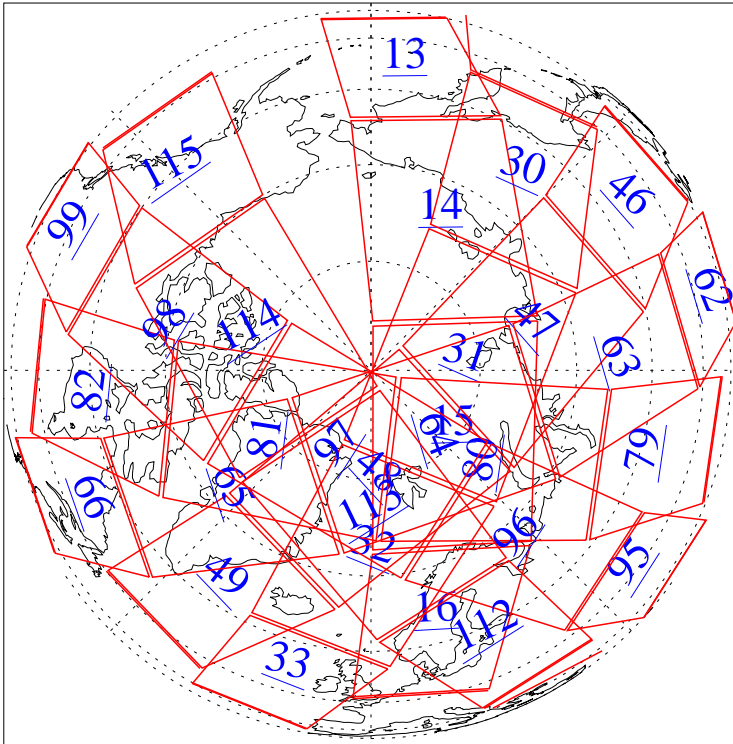

L1B Availability
AMSU Granules: 240
HSB Granules: 0
AIRS Granules: 0

15 Jan 2010
DoY 15
Aqua Day 2813
Granules: 1 to 120

Granules: 121 to 240

Legend: AMSU Available, HSB Available, AIRS Available

L1B Availability
AMSU Granules: 240
HSB Granules: 0
AIRS Granules: 0

15 Jan 2010
DoY 15
Aqua Day 2813
Ascending Granules

Descending Granules

Legend: AMSU Available, *HSB Available*, **AIRS Available**

L1B Availability
 AMSU Granules: 240
 HSB Granules: 0
 AIRS Granules: 0

15 Jan 2010
 DoY 15
 Aqua Day 2813

Northern Hemisphere Granules

Southern Hemisphere Granules

Legend: AMSU Available, HSB Available, AIRS Available