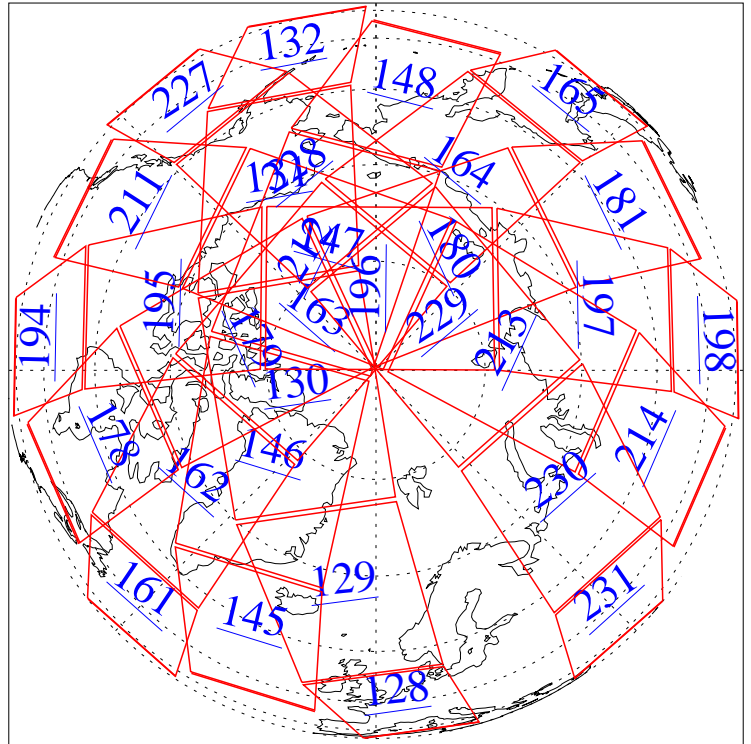

15 Jan 2010
DoY 15
Aqua Day 2813
Ascending Granules

Descending Granules

Legend: AMSU Available, *HSB Available*, **AIRS Available**

L1B Availability
 AMSU Granules: 240
 HSB Granules: 0
 AIRS Granules: 0

15 Jan 2010
 DoY 15
 Aqua Day 2813

Northern Hemisphere Granules

Southern Hemisphere Granules

Legend: AMSU Available, HSB Available, AIRS Available