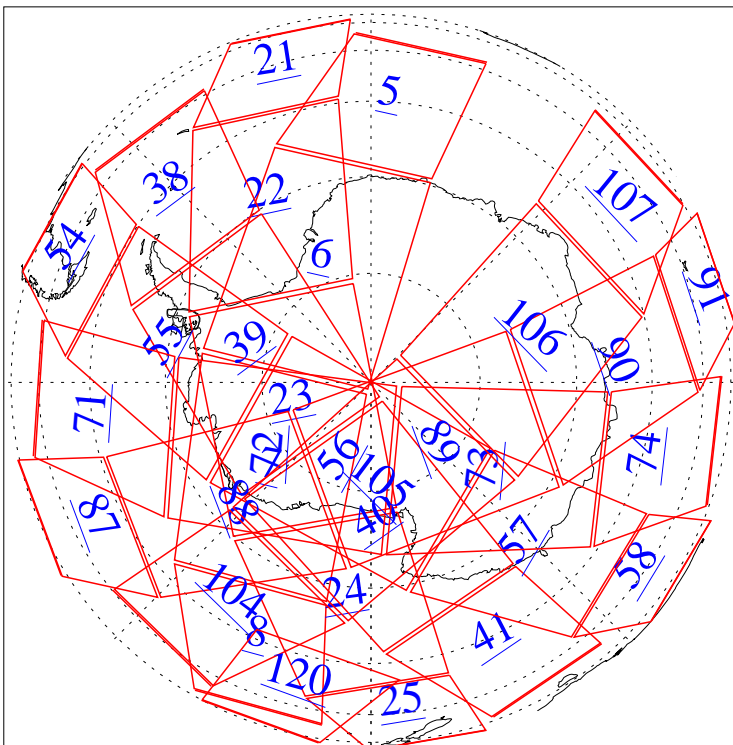

L1B Availability
AMSU Granules: 240
HSB Granules: 0
AIRS Granules: 0

15 Jan 2010
DoY 15
Aqua Day 2813
Granules: 1 to 120

Granules: 121 to 240

Legend: AMSU Available, HSB Available, AIRS Available

L1B Availability
AMSU Granules: 240
HSB Granules: 0
AIRS Granules: 0

15 Jan 2010
DoY 15
Aqua Day 2813
Ascending Granules

Descending Granules

Legend: AMSU Available, *HSB Available*, **AIRS Available**

L1B Availability
 AMSU Granules: 240
 HSB Granules: 0
 AIRS Granules: 0

15 Jan 2010
 DoY 15
 Aqua Day 2813

Northern Hemisphere Granules

Southern Hemisphere Granules

Legend: AMSU Available, HSB Available, AIRS Available