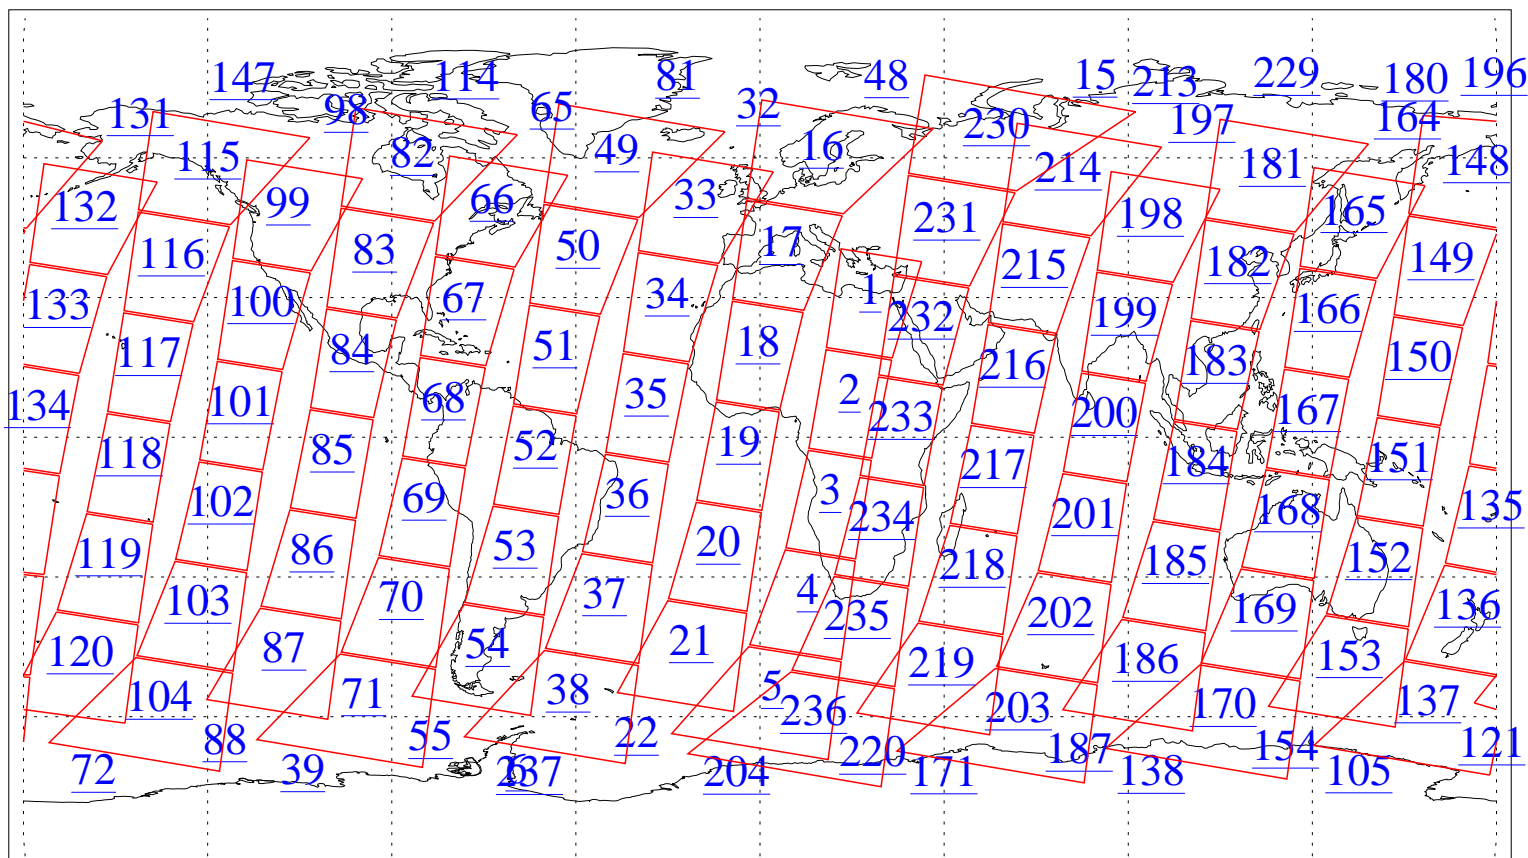

L1B Availability
AMSU Granules: 240
HSB Granules: 0
AIRS Granules: 0

15 Jan 2010
DoY 15
Aqua Day 2813
Granules: 1 to 120

Granules: 121 to 240

Legend: AMSU Available, HSB Available, AIRS Available

L1B Availability
AMSU Granules: 240
HSB Granules: 0
AIRS Granules: 0

15 Jan 2010
DoY 15
Aqua Day 2813
Ascending Granules

Descending Granules

Legend: AMSU Available, *HSB Available*, **AIRS Available**

L1B Availability
 AMSU Granules: 240
 HSB Granules: 0
 AIRS Granules: 0

15 Jan 2010
 DoY 15
 Aqua Day 2813

Northern Hemisphere Granules

Southern Hemisphere Granules

Legend: AMSU Available, HSB Available, AIRS Available