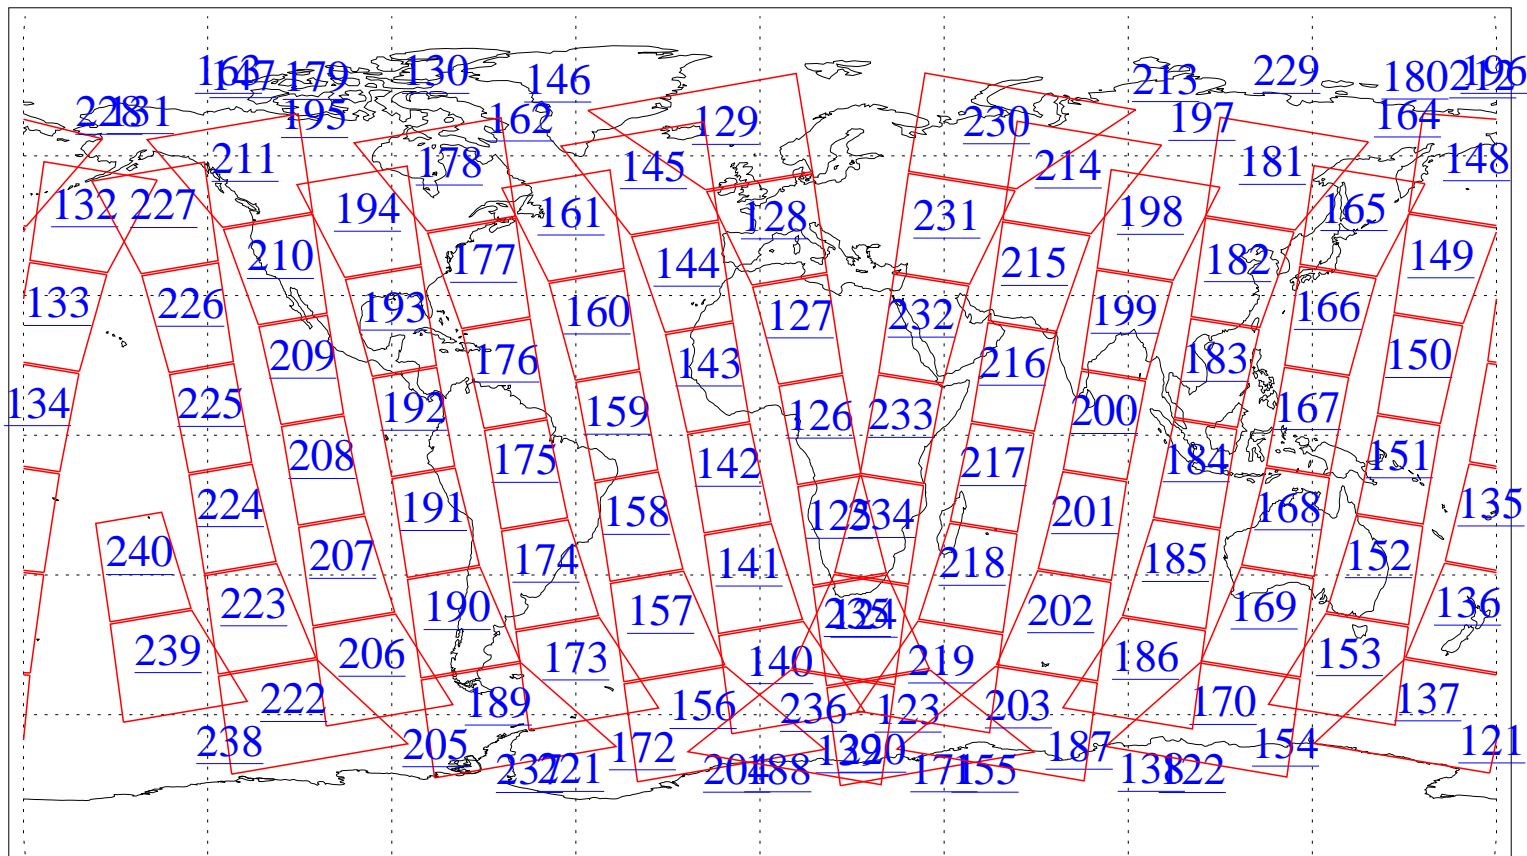

L1B Availability
AMSU Granules: 240
HSB Granules: 0
AIRS Granules: 0

15 Jan 2010
DoY 15
Aqua Day 2813
Granules: 1 to 120

Granules: 121 to 240

Legend: AMSU Available, HSB Available, AIRS Available

L1B Availability
AMSU Granules: 240
HSB Granules: 0
AIRS Granules: 0

15 Jan 2010
DoY 15
Aqua Day 2813
Ascending Granules

Descending Granules

Legend: AMSU Available, *HSB Available*, **AIRS Available**

L1B Availability
 AMSU Granules: 240
 HSB Granules: 0
 AIRS Granules: 0

15 Jan 2010
 DoY 15
 Aqua Day 2813

Northern Hemisphere Granules

Southern Hemisphere Granules

Legend: AMSU Available, HSB Available, AIRS Available