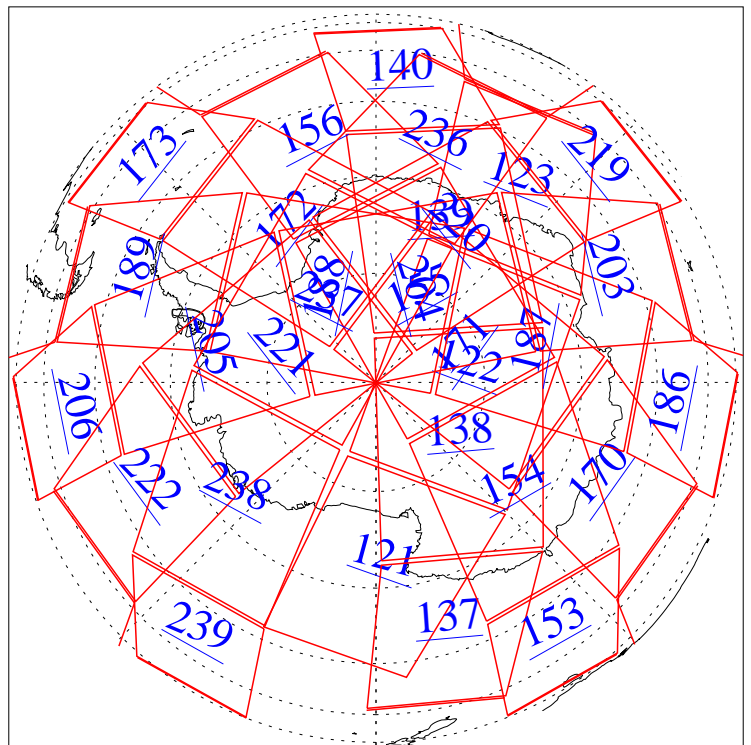

L1B Availability
AMSU Granules: 240
HSB Granules: 0
AIRS Granules: 0

15 Jan 2010
DoY 15
Aqua Day 2813
Granules: 1 to 120

Granules: 121 to 240

Legend: AMSU Available, HSB Available, AIRS Available

L1B Availability
AMSU Granules: 240
HSB Granules: 0
AIRS Granules: 0

15 Jan 2010
DoY 15
Aqua Day 2813
Ascending Granules

Descending Granules

Legend: AMSU Available, *HSB Available*, **AIRS Available**

L1B Availability
 AMSU Granules: 240
 HSB Granules: 0
 AIRS Granules: 0

15 Jan 2010
 DoY 15
 Aqua Day 2813

Northern Hemisphere Granules

Southern Hemisphere Granules

Legend: AMSU Available, HSB Available, AIRS Available