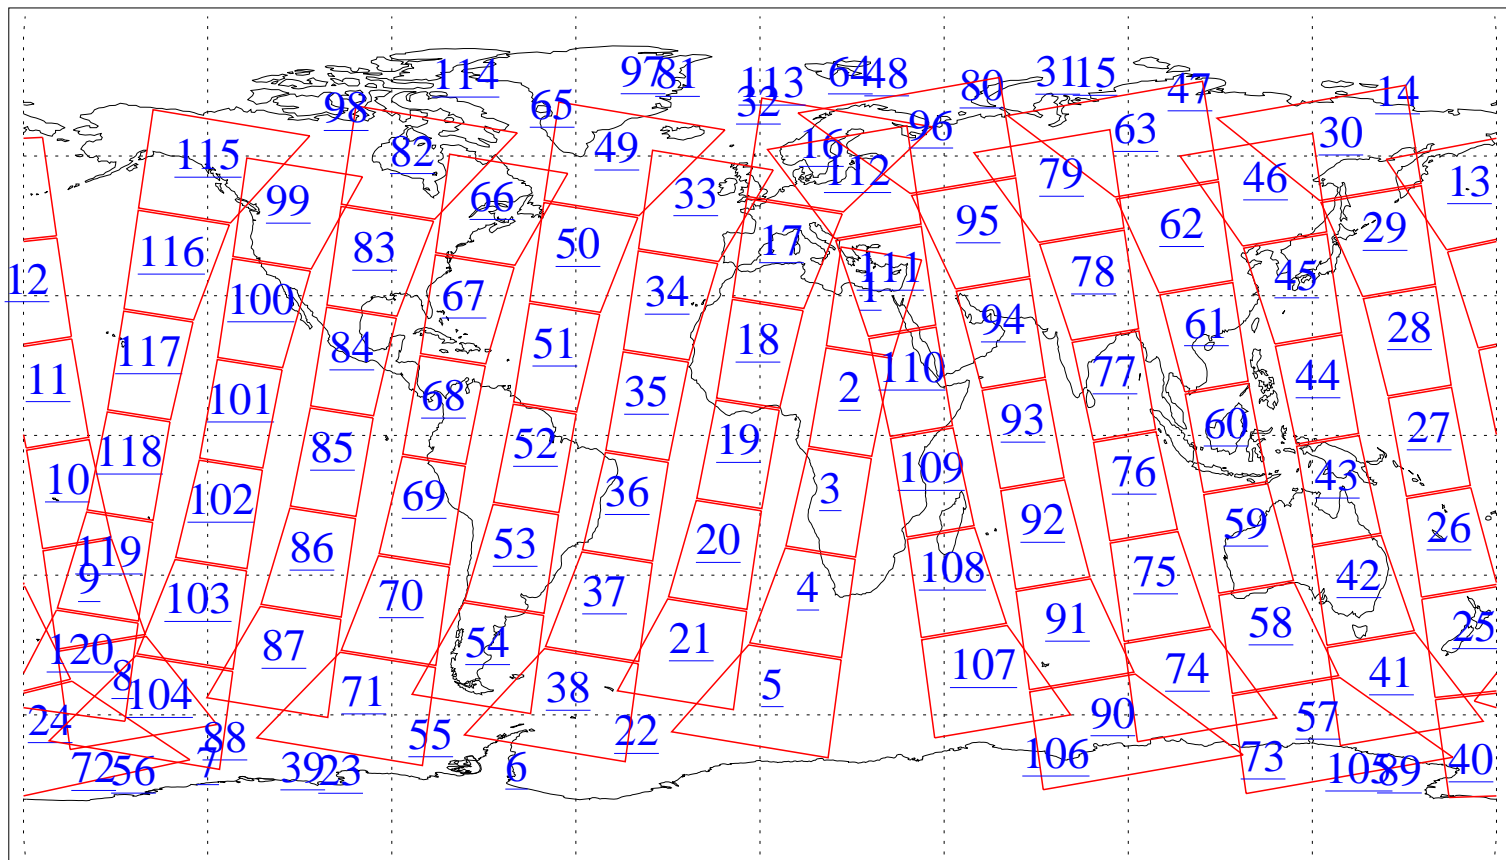

L1B Availability
AMSU Granules: 240
HSB Granules: 0
AIRS Granules: 0

15 Jan 2010
DoY 15
Aqua Day 2813
Granules: 1 to 120

Granules: 121 to 240

Legend: AMSU Available, HSB Available, AIRS Available

L1B Availability
AMSU Granules: 240
HSB Granules: 0
AIRS Granules: 0

15 Jan 2010
DoY 15
Aqua Day 2813
Ascending Granules

Descending Granules

Legend: AMSU Available, *HSB Available*, **AIRS Available**

L1B Availability
 AMSU Granules: 240
 HSB Granules: 0
 AIRS Granules: 0

15 Jan 2010
 DoY 15
 Aqua Day 2813

Northern Hemisphere Granules

Southern Hemisphere Granules

Legend: AMSU Available, HSB Available, AIRS Available