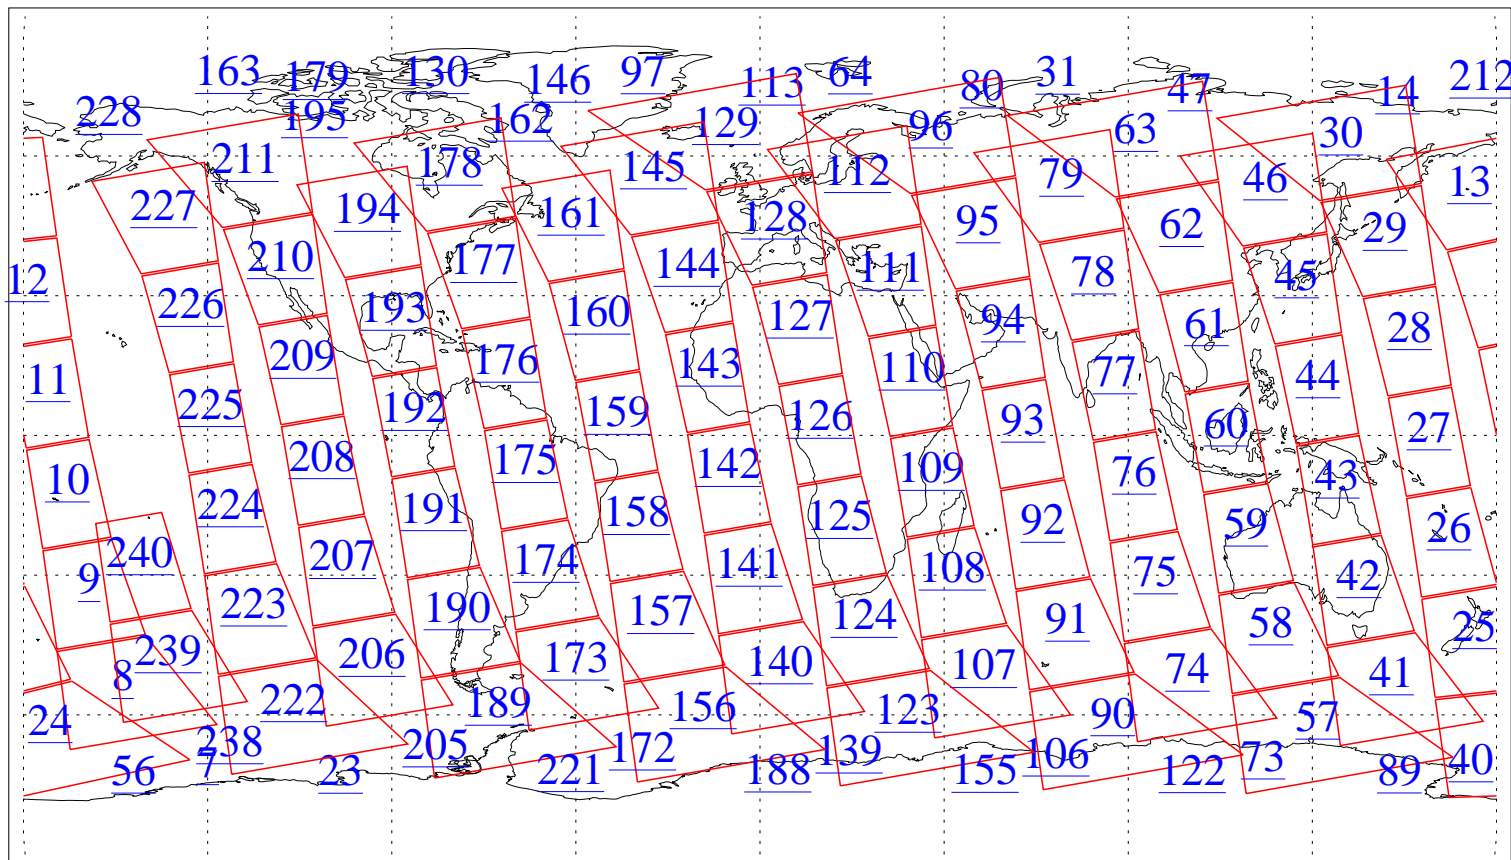

L1B Availability
AMSU Granules: 240
HSB Granules: 0
AIRS Granules: 0

15 Jan 2010
DoY 15
Aqua Day 2813
Granules: 1 to 120

Granules: 121 to 240

Legend: AMSU Available, HSB Available, AIRS Available

L1B Availability
AMSU Granules: 240
HSB Granules: 0
AIRS Granules: 0

15 Jan 2010
DoY 15
Aqua Day 2813
Ascending Granules

Descending Granules

Legend: AMSU Available, *HSB Available*, **AIRS Available**

L1B Availability
 AMSU Granules: 240
 HSB Granules: 0
 AIRS Granules: 0

15 Jan 2010
 DoY 15
 Aqua Day 2813

Northern Hemisphere Granules

Southern Hemisphere Granules

Legend: AMSU Available, HSB Available, AIRS Available