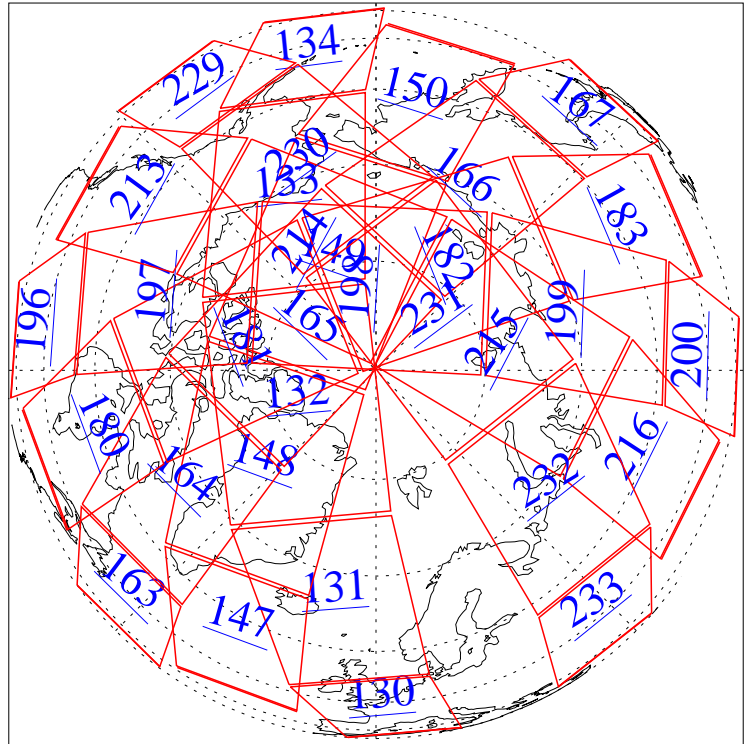

13 Jan 2010
DoY 13
Aqua Day 2811
Ascending Granules

Descending Granules

Legend: AMSU Available, HSB Available, AIRS Available

L1B Availability
 AMSU Granules: 240
 HSB Granules: 0
 AIRS Granules: 0

13 Jan 2010
 DoY 13
 Aqua Day 2811

Northern Hemisphere Granules

Southern Hemisphere Granules

Legend: AMSU Available, HSB Available, AIRS Available