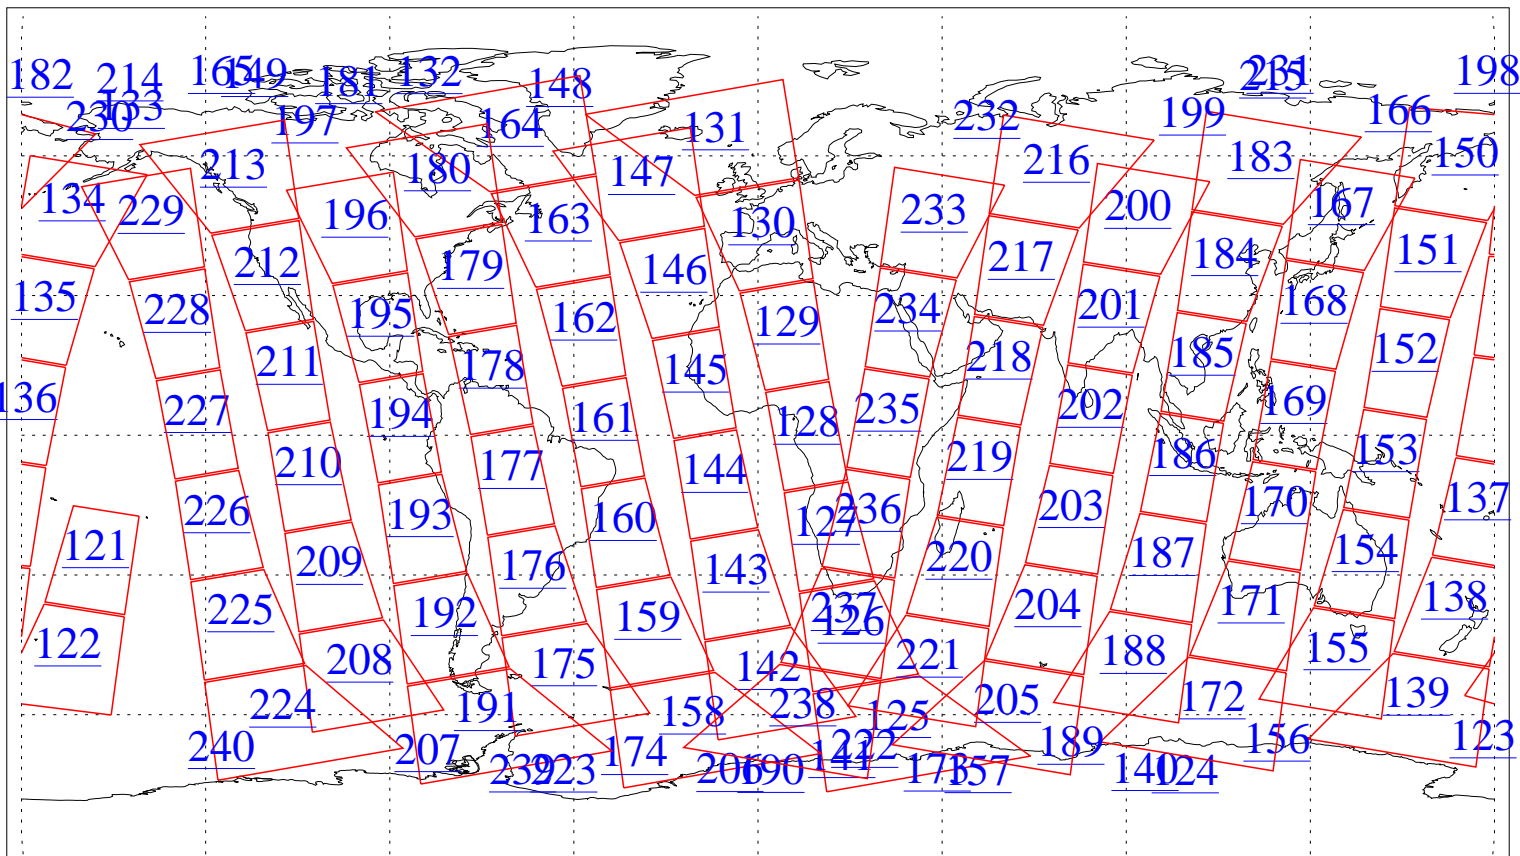

L1B Availability
AMSU Granules: 240
HSB Granules: 0
AIRS Granules: 0

13 Jan 2010
DoY 13
Aqua Day 2811
Granules: 1 to 120

Granules: 121 to 240

Legend: AMSU Available, HSB Available, AIRS Available

L1B Availability
AMSU Granules: 240
HSB Granules: 0
AIRS Granules: 0

13 Jan 2010
DoY 13
Aqua Day 2811
Ascending Granules

Descending Granules

Legend: AMSU Available, HSB Available, AIRS Available

L1B Availability
 AMSU Granules: 240
 HSB Granules: 0
 AIRS Granules: 0

13 Jan 2010
 DoY 13
 Aqua Day 2811

Northern Hemisphere Granules

Southern Hemisphere Granules

Legend: AMSU Available, HSB Available, AIRS Available