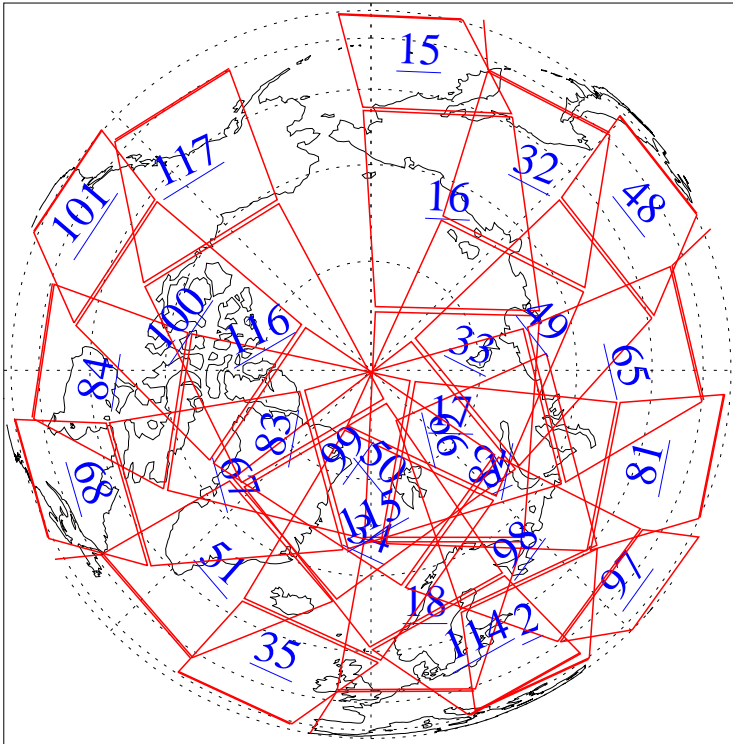

L1B Availability
AMSU Granules: 240
HSB Granules: 0
AIRS Granules: 0

13 Jan 2010
DoY 13
Aqua Day 2811
Granules: 1 to 120

Granules: 121 to 240

Legend: AMSU Available, HSB Available, AIRS Available

L1B Availability
AMSU Granules: 240
HSB Granules: 0
AIRS Granules: 0

13 Jan 2010
DoY 13
Aqua Day 2811
Ascending Granules

Descending Granules

Legend: AMSU Available, HSB Available, AIRS Available

L1B Availability
 AMSU Granules: 240
 HSB Granules: 0
 AIRS Granules: 0

13 Jan 2010
 DoY 13
 Aqua Day 2811

Northern Hemisphere Granules

Southern Hemisphere Granules

Legend: AMSU Available, HSB Available, AIRS Available