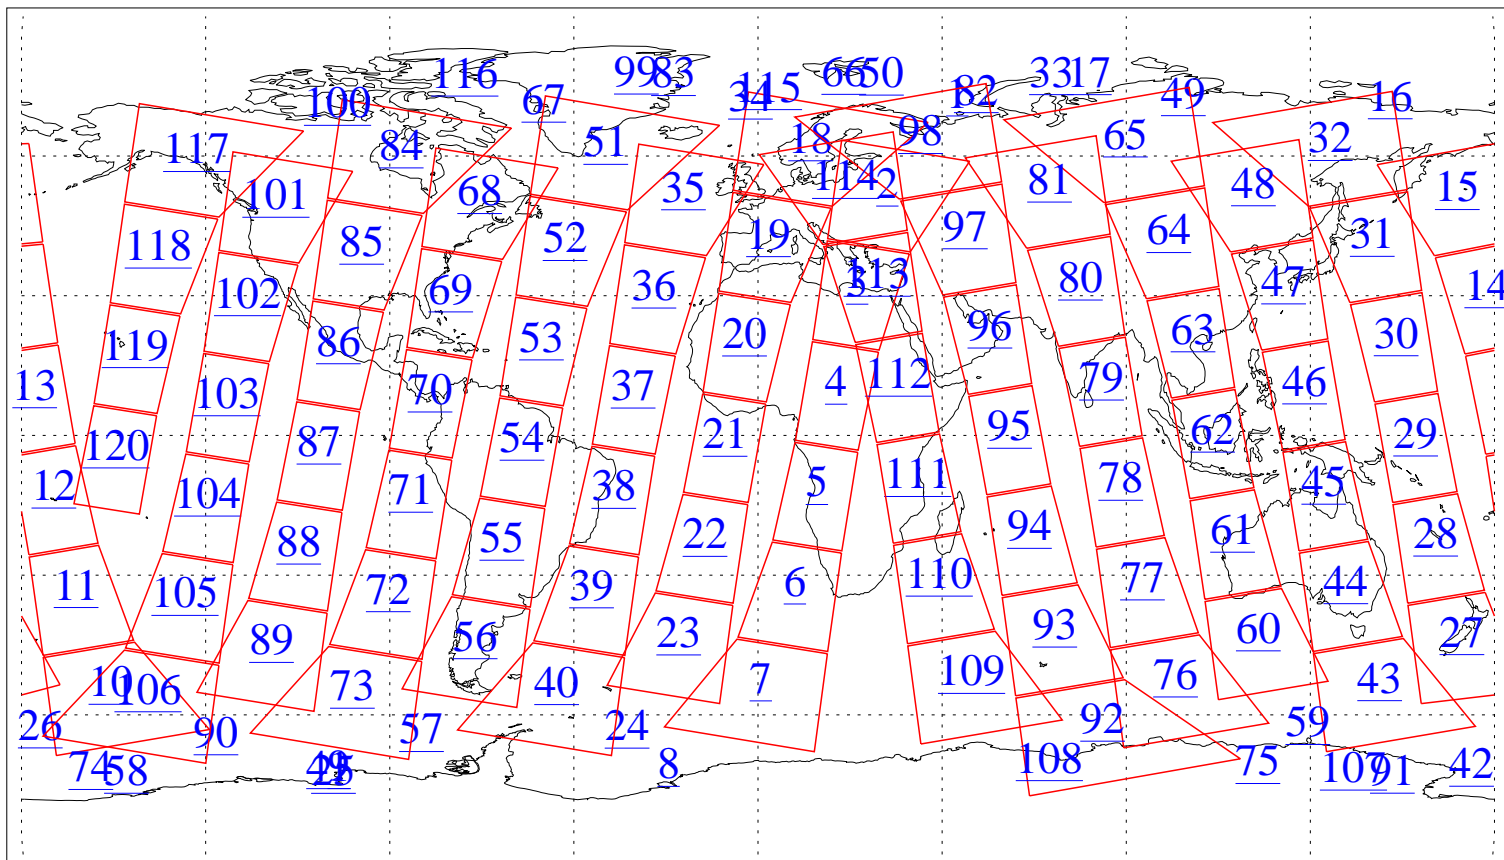

L1B Availability
AMSU Granules: 240
HSB Granules: 0
AIRS Granules: 0

13 Jan 2010
DoY 13
Aqua Day 2811
Granules: 1 to 120

Granules: 121 to 240

Legend: AMSU Available, HSB Available, AIRS Available

L1B Availability
AMSU Granules: 240
HSB Granules: 0
AIRS Granules: 0

13 Jan 2010
DoY 13
Aqua Day 2811
Ascending Granules

Descending Granules

Legend: AMSU Available, HSB Available, AIRS Available

L1B Availability
 AMSU Granules: 240
 HSB Granules: 0
 AIRS Granules: 0

13 Jan 2010
 DoY 13
 Aqua Day 2811

Northern Hemisphere Granules

Southern Hemisphere Granules

Legend: AMSU Available, HSB Available, AIRS Available