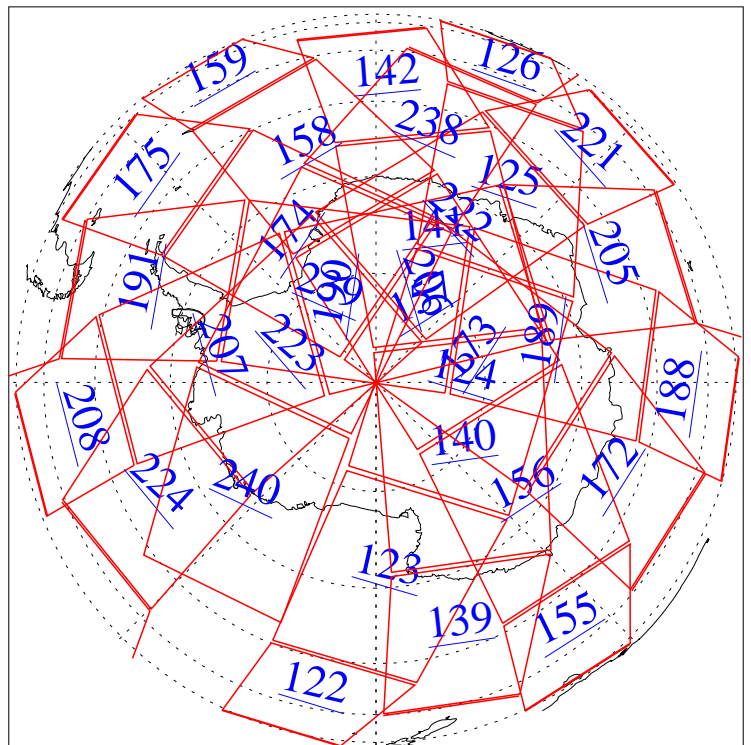

L1B Availability
AMSU Granules: 240
HSB Granules: 0
AIRS Granules: 0

13 Jan 2010
DoY 13
Aqua Day 2811
Granules: 1 to 120

Granules: 121 to 240

Legend: AMSU Available, HSB Available, AIRS Available

L1B Availability
AMSU Granules: 240
HSB Granules: 0
AIRS Granules: 0

13 Jan 2010
DoY 13
Aqua Day 2811
Ascending Granules

Descending Granules

Legend: AMSU Available, HSB Available, AIRS Available

L1B Availability
 AMSU Granules: 240
 HSB Granules: 0
 AIRS Granules: 0

13 Jan 2010
 DoY 13
 Aqua Day 2811

Northern Hemisphere Granules

Southern Hemisphere Granules

Legend: AMSU Available, HSB Available, AIRS Available