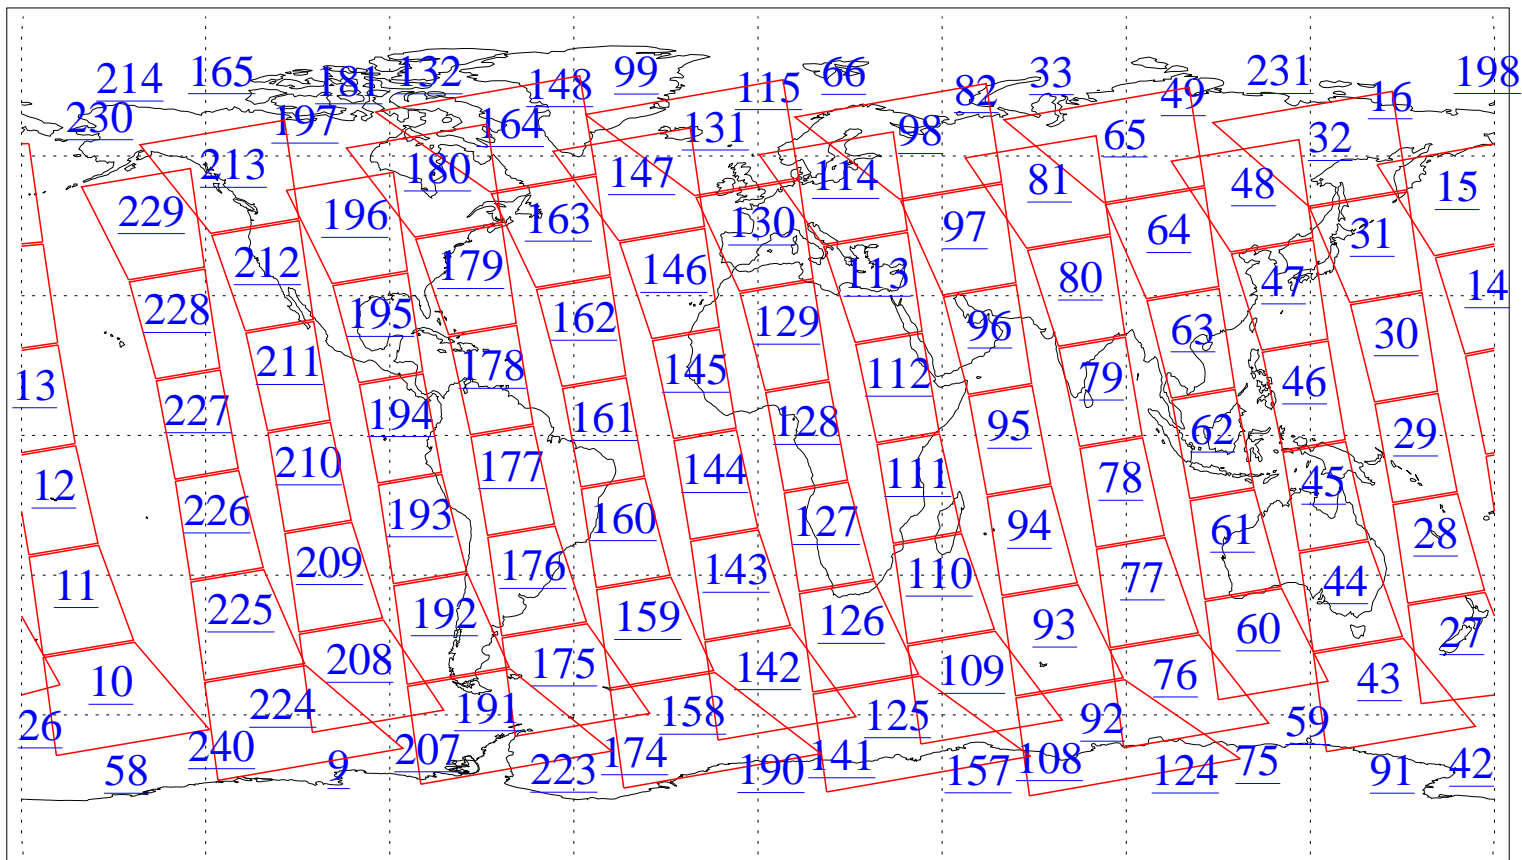

L1B Availability
AMSU Granules: 240
HSB Granules: 0
AIRS Granules: 0

13 Jan 2010
DoY 13
Aqua Day 2811
Granules: 1 to 120

Granules: 121 to 240

Legend: AMSU Available, HSB Available, AIRS Available

L1B Availability
AMSU Granules: 240
HSB Granules: 0
AIRS Granules: 0

13 Jan 2010
DoY 13
Aqua Day 2811
Ascending Granules

Descending Granules

Legend: AMSU Available, HSB Available, AIRS Available

L1B Availability
 AMSU Granules: 240
 HSB Granules: 0
 AIRS Granules: 0

13 Jan 2010
 DoY 13
 Aqua Day 2811

Northern Hemisphere Granules

Southern Hemisphere Granules

Legend: AMSU Available, HSB Available, AIRS Available