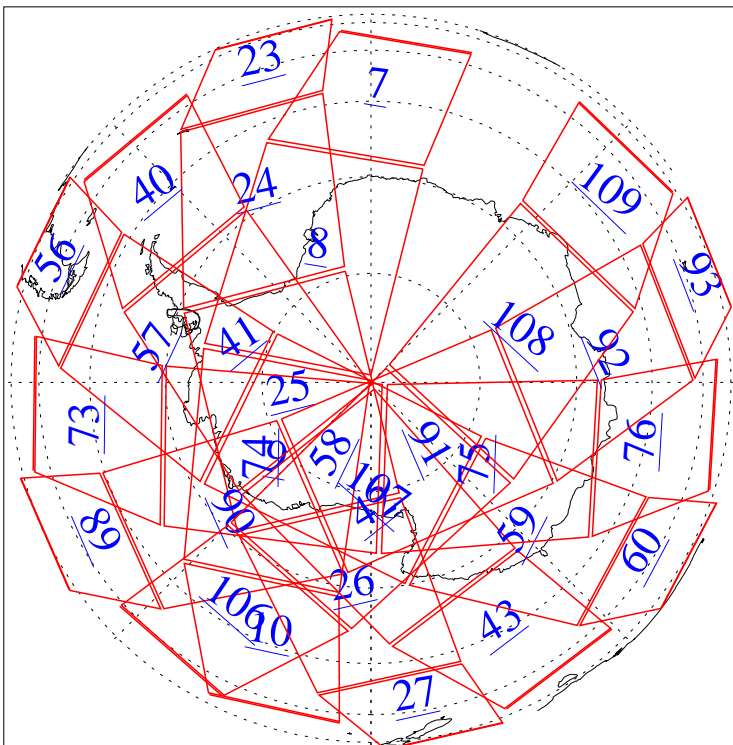

L1B Availability
AMSU Granules: 240
HSB Granules: 0
AIRS Granules: 0

13 Jan 2010
DoY 13
Aqua Day 2811
Granules: 1 to 120

Granules: 121 to 240

Legend: AMSU Available, HSB Available, AIRS Available

L1B Availability
AMSU Granules: 240
HSB Granules: 0
AIRS Granules: 0

13 Jan 2010
DoY 13
Aqua Day 2811
Ascending Granules

Descending Granules

Legend: AMSU Available, HSB Available, AIRS Available

L1B Availability
 AMSU Granules: 240
 HSB Granules: 0
 AIRS Granules: 0

13 Jan 2010
 DoY 13
 Aqua Day 2811

Northern Hemisphere Granules

Southern Hemisphere Granules

Legend: AMSU Available, HSB Available, AIRS Available