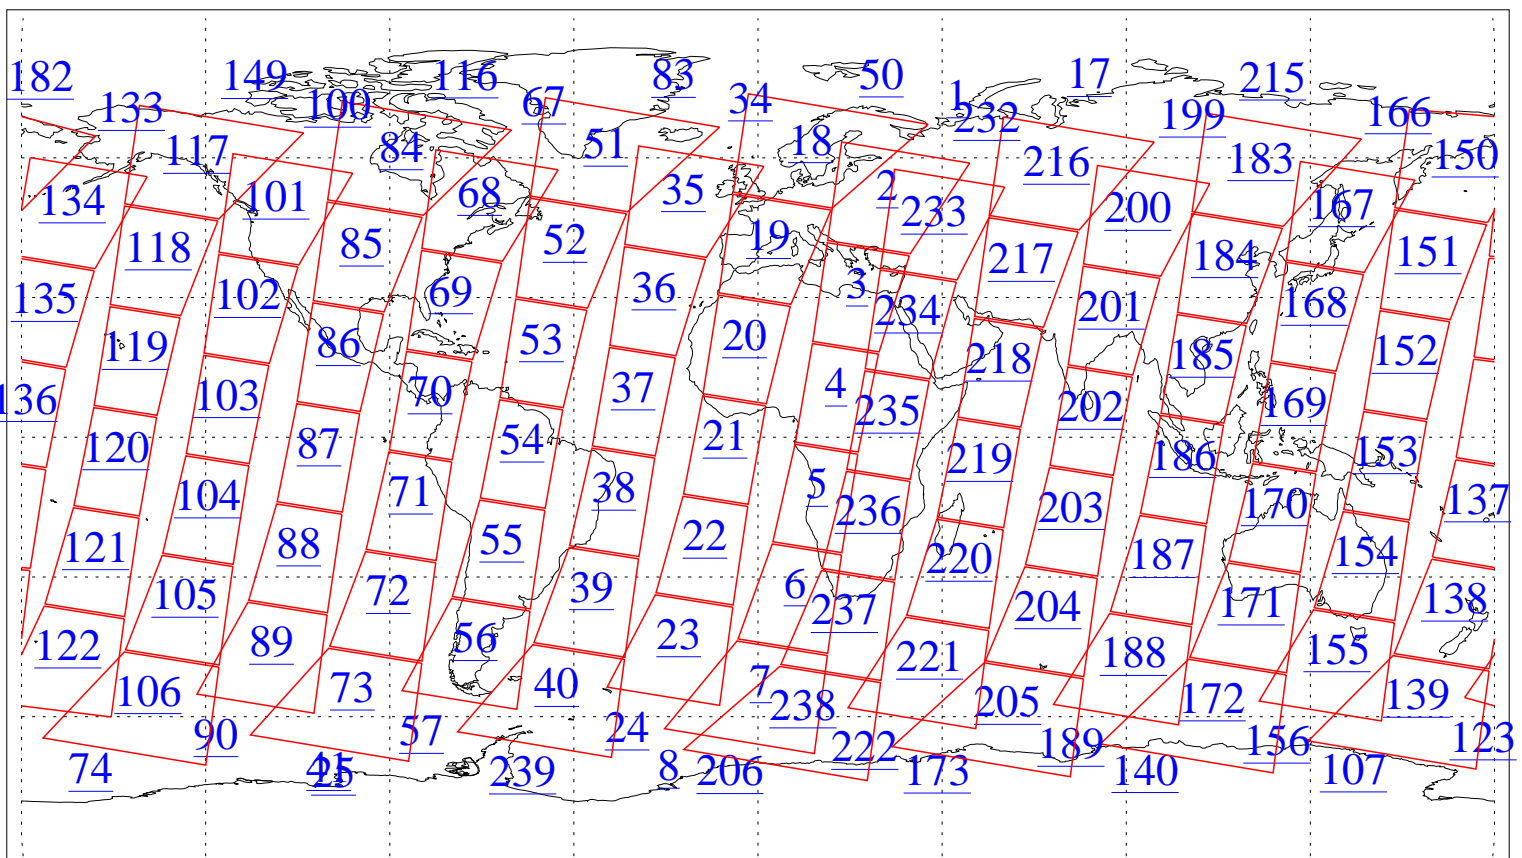

L1B Availability
AMSU Granules: 240
HSB Granules: 0
AIRS Granules: 0

13 Jan 2010
DoY 13
Aqua Day 2811
Granules: 1 to 120

Granules: 121 to 240

Legend: AMSU Available, HSB Available, AIRS Available

L1B Availability
AMSU Granules: 240
HSB Granules: 0
AIRS Granules: 0

13 Jan 2010
DoY 13
Aqua Day 2811
Ascending Granules

Descending Granules

Legend: AMSU Available, HSB Available, AIRS Available

L1B Availability
 AMSU Granules: 240
 HSB Granules: 0
 AIRS Granules: 0

13 Jan 2010
 DoY 13
 Aqua Day 2811

Northern Hemisphere Granules

Southern Hemisphere Granules

Legend: AMSU Available, HSB Available, AIRS Available