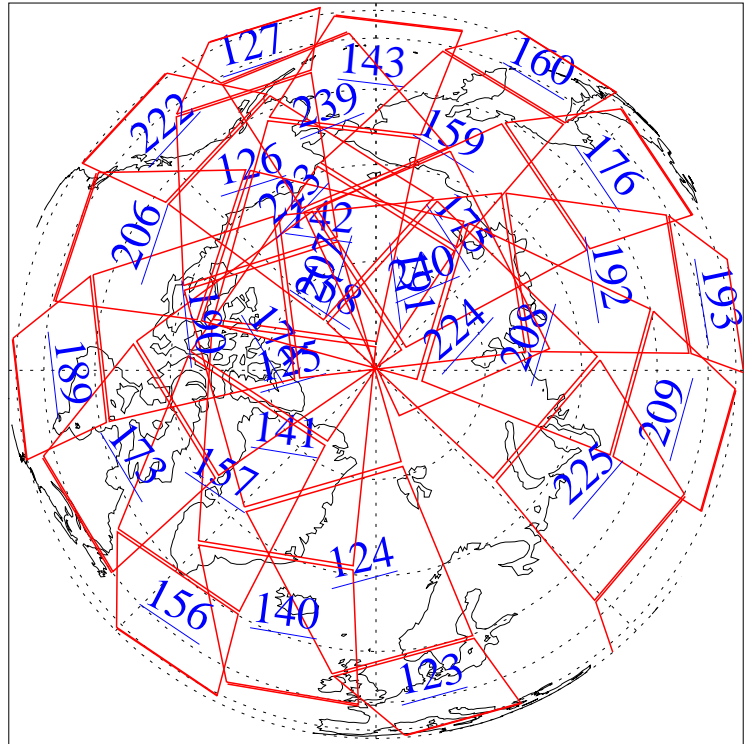

L1B Availability
AMSU Granules: 240
HSB Granules: 0
AIRS Granules: 0

12 Jan 2010
DoY 12
Aqua Day 2810
Granules: 1 to 120

Granules: 121 to 240

Legend: AMSU Available, HSB Available, AIRS Available

L1B Availability
AMSU Granules: 240
HSB Granules: 0
AIRS Granules: 0

12 Jan 2010
DoY 12
Aqua Day 2810
Ascending Granules

Descending Granules

Legend: AMSU Available, HSB Available, AIRS Available

L1B Availability
 AMSU Granules: 240
 HSB Granules: 0
 AIRS Granules: 0

12 Jan 2010
 DoY 12
 Aqua Day 2810

Northern Hemisphere Granules

Southern Hemisphere Granules

Legend: AMSU Available, HSB Available, AIRS Available