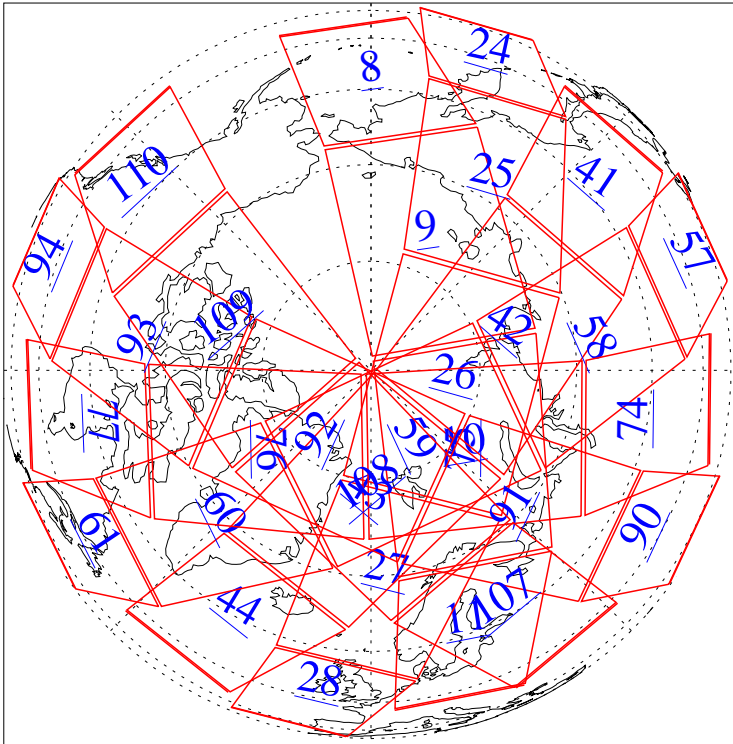

L1B Availability
AMSU Granules: 240
HSB Granules: 0
AIRS Granules: 0

12 Jan 2010
DoY 12
Aqua Day 2810
Granules: 1 to 120

Granules: 121 to 240

Legend: AMSU Available, HSB Available, AIRS Available

L1B Availability
AMSU Granules: 240
HSB Granules: 0
AIRS Granules: 0

12 Jan 2010
DoY 12
Aqua Day 2810
Ascending Granules

Descending Granules

Legend: AMSU Available, HSB Available, AIRS Available

L1B Availability
 AMSU Granules: 240
 HSB Granules: 0
 AIRS Granules: 0

12 Jan 2010
 DoY 12
 Aqua Day 2810

Northern Hemisphere Granules

Southern Hemisphere Granules

Legend: AMSU Available, HSB Available, AIRS Available