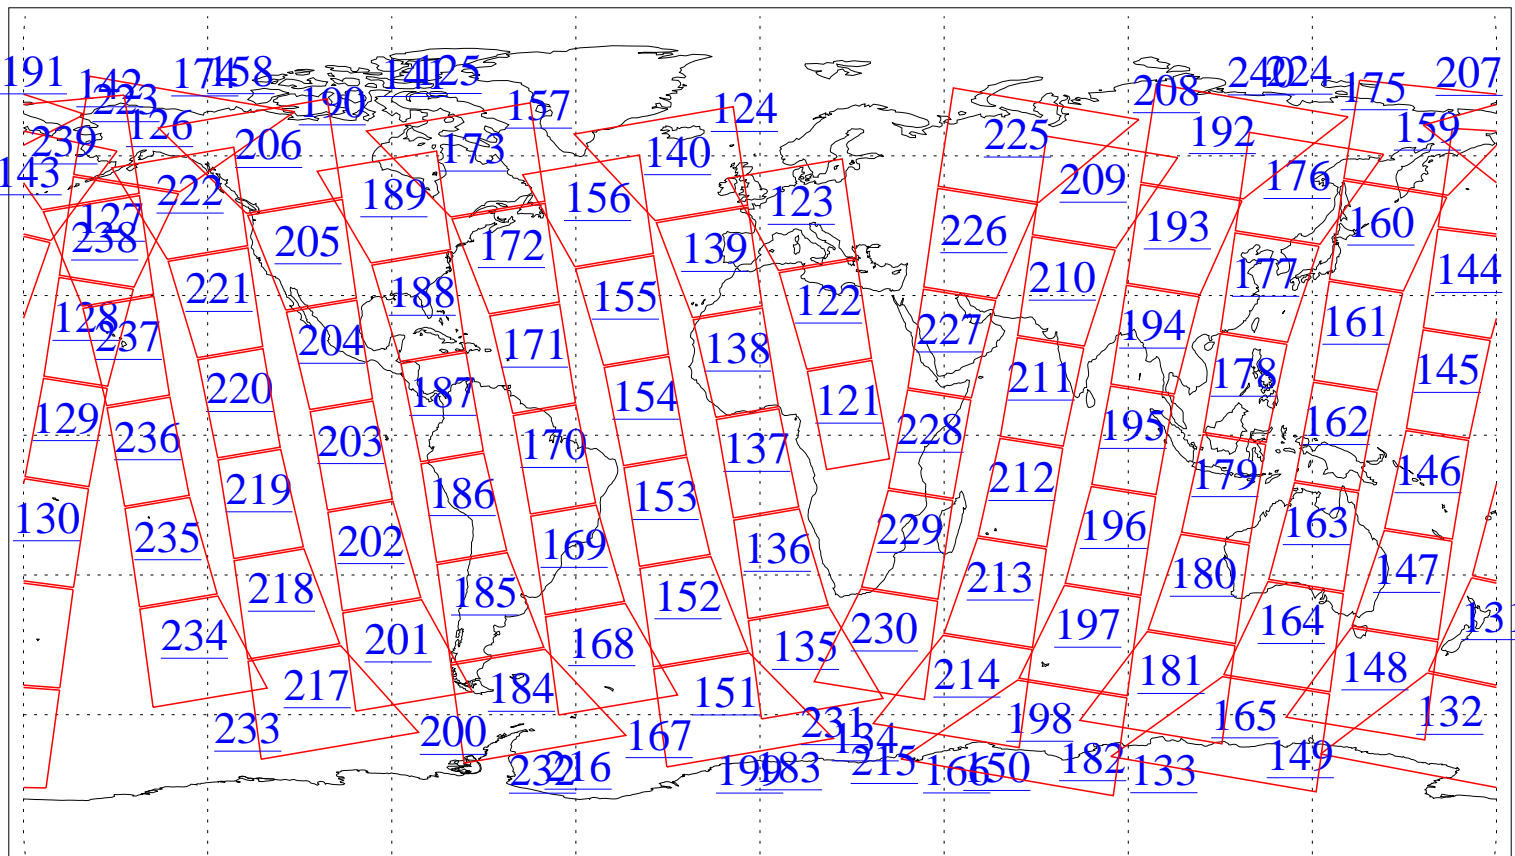

L1B Availability
AMSU Granules: 240
HSB Granules: 0
AIRS Granules: 0

12 Jan 2010
DoY 12
Aqua Day 2810
Granules: 1 to 120

Granules: 121 to 240

Legend: AMSU Available, HSB Available, AIRS Available

L1B Availability
AMSU Granules: 240
HSB Granules: 0
AIRS Granules: 0

12 Jan 2010
DoY 12
Aqua Day 2810
Ascending Granules

Descending Granules

Legend: AMSU Available, HSB Available, AIRS Available

L1B Availability
 AMSU Granules: 240
 HSB Granules: 0
 AIRS Granules: 0

12 Jan 2010
 DoY 12
 Aqua Day 2810

Northern Hemisphere Granules

Southern Hemisphere Granules

Legend: AMSU Available, HSB Available, AIRS Available