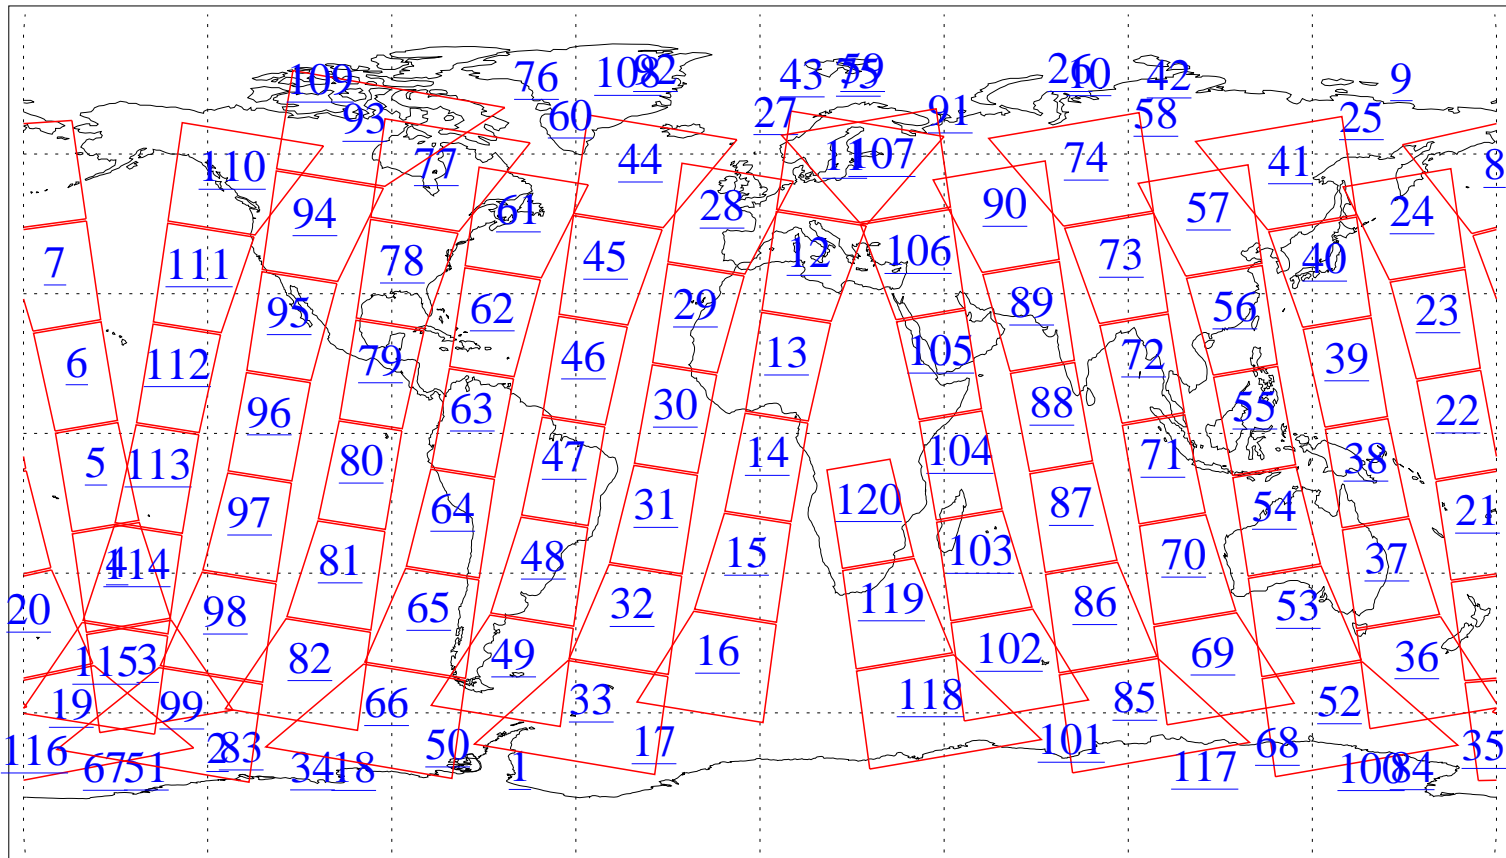

L1B Availability
AMSU Granules: 240
HSB Granules: 0
AIRS Granules: 0

12 Jan 2010
DoY 12
Aqua Day 2810
Granules: 1 to 120

Granules: 121 to 240

Legend: AMSU Available, HSB Available, AIRS Available

L1B Availability
AMSU Granules: 240
HSB Granules: 0
AIRS Granules: 0

12 Jan 2010
DoY 12
Aqua Day 2810
Ascending Granules

Descending Granules

Legend: AMSU Available, HSB Available, AIRS Available

L1B Availability
 AMSU Granules: 240
 HSB Granules: 0
 AIRS Granules: 0

12 Jan 2010
 DoY 12
 Aqua Day 2810

Northern Hemisphere Granules

Southern Hemisphere Granules

Legend: AMSU Available, HSB Available, AIRS Available