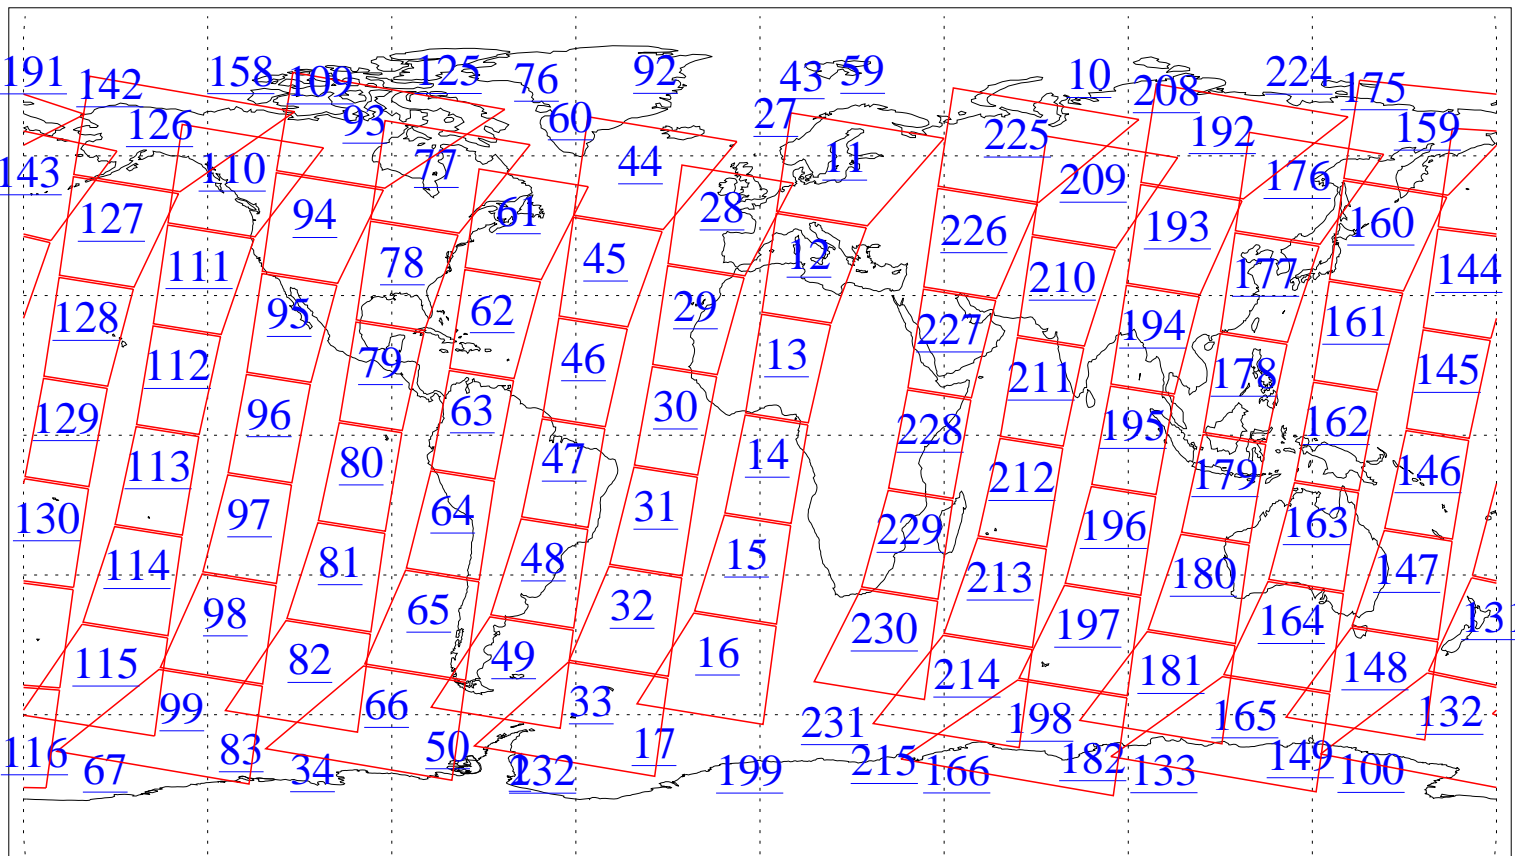

L1B Availability
AMSU Granules: 240
HSB Granules: 0
AIRS Granules: 0

12 Jan 2010
DoY 12
Aqua Day 2810
Granules: 1 to 120

Granules: 121 to 240

Legend: AMSU Available, HSB Available, AIRS Available

L1B Availability
AMSU Granules: 240
HSB Granules: 0
AIRS Granules: 0

12 Jan 2010
DoY 12
Aqua Day 2810
Ascending Granules

Descending Granules

Legend: AMSU Available, HSB Available, AIRS Available

L1B Availability
 AMSU Granules: 240
 HSB Granules: 0
 AIRS Granules: 0

12 Jan 2010
 DoY 12
 Aqua Day 2810

Northern Hemisphere Granules

Southern Hemisphere Granules

Legend: AMSU Available, HSB Available, AIRS Available