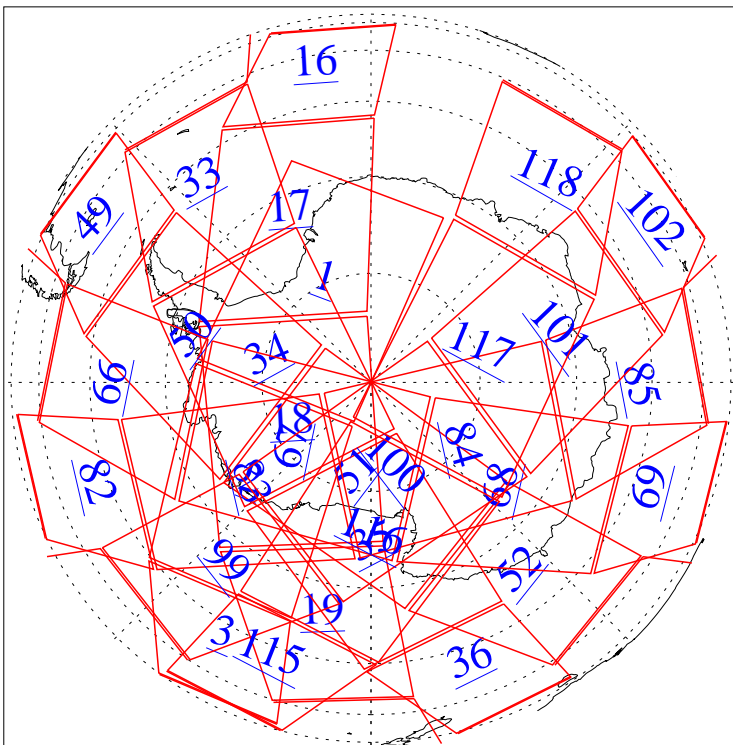

L1B Availability
AMSU Granules: 240
HSB Granules: 0
AIRS Granules: 0

12 Jan 2010
DoY 12
Aqua Day 2810
Granules: 1 to 120

Granules: 121 to 240

Legend: AMSU Available, HSB Available, AIRS Available

L1B Availability
AMSU Granules: 240
HSB Granules: 0
AIRS Granules: 0

12 Jan 2010
DoY 12
Aqua Day 2810
Ascending Granules

Descending Granules

Legend: AMSU Available, HSB Available, AIRS Available

L1B Availability
 AMSU Granules: 240
 HSB Granules: 0
 AIRS Granules: 0

12 Jan 2010
 DoY 12
 Aqua Day 2810

Northern Hemisphere Granules

Southern Hemisphere Granules

Legend: AMSU Available, HSB Available, AIRS Available