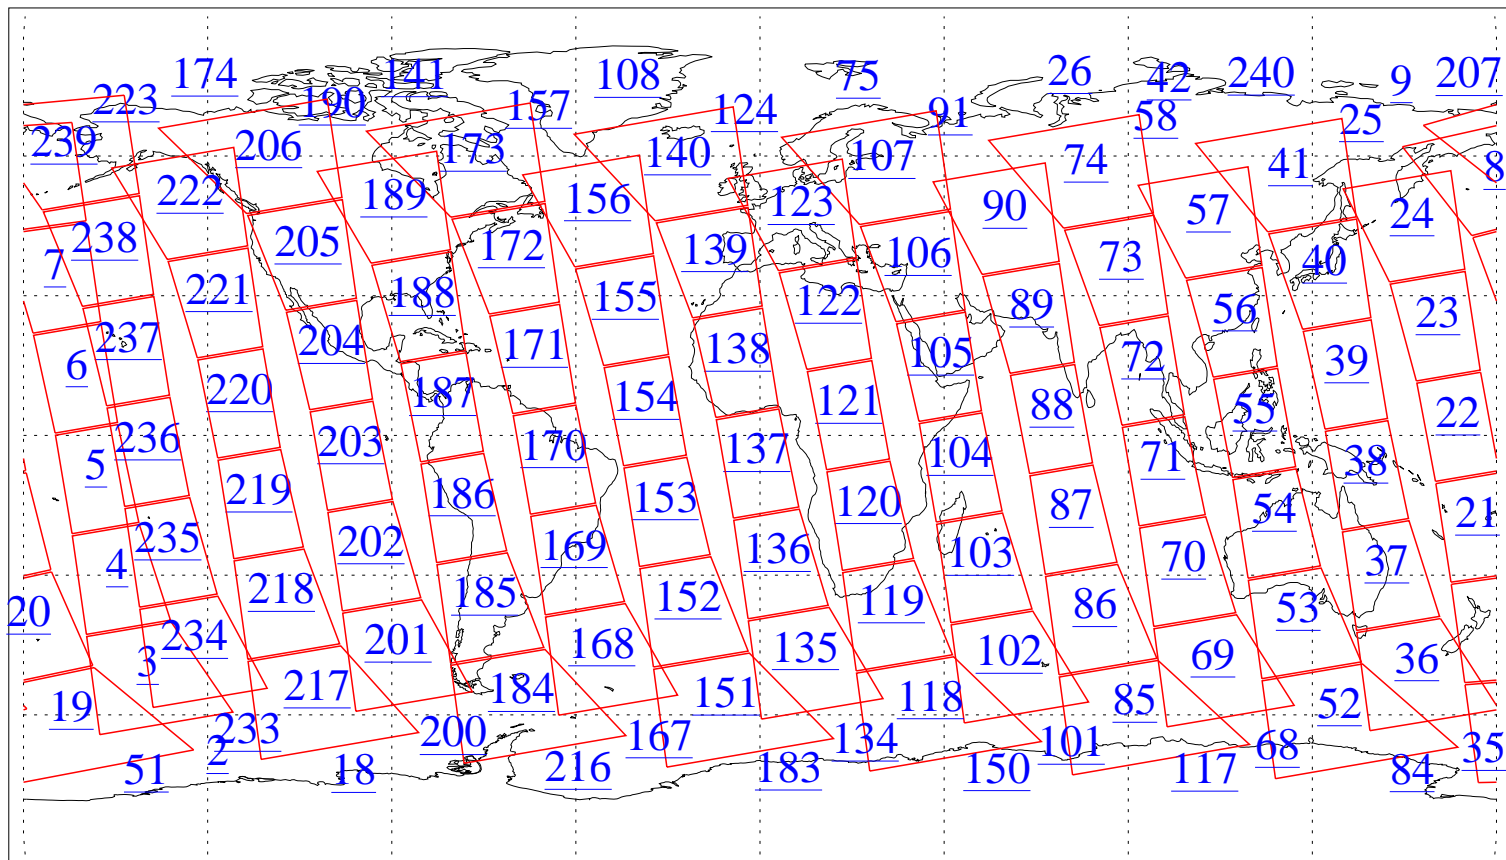

L1B Availability
AMSU Granules: 240
HSB Granules: 0
AIRS Granules: 0

12 Jan 2010
DoY 12
Aqua Day 2810
Granules: 1 to 120

Granules: 121 to 240

Legend: AMSU Available, HSB Available, AIRS Available

L1B Availability
AMSU Granules: 240
HSB Granules: 0
AIRS Granules: 0

12 Jan 2010
DoY 12
Aqua Day 2810
Ascending Granules

Descending Granules

Legend: AMSU Available, HSB Available, AIRS Available

L1B Availability
 AMSU Granules: 240
 HSB Granules: 0
 AIRS Granules: 0

12 Jan 2010
 DoY 12
 Aqua Day 2810

Northern Hemisphere Granules

Southern Hemisphere Granules

Legend: AMSU Available, HSB Available, AIRS Available