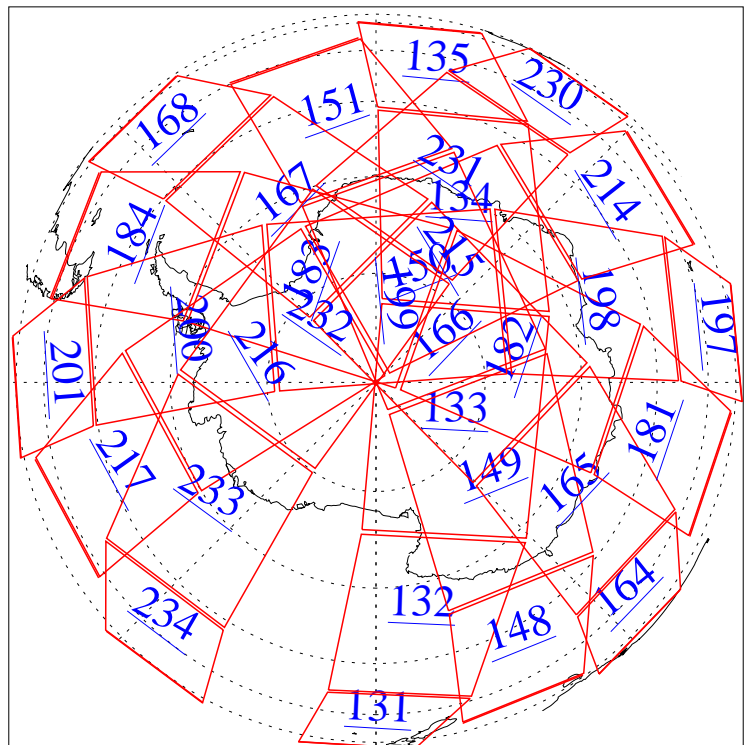

L1B Availability
AMSU Granules: 240
HSB Granules: 0
AIRS Granules: 0

12 Jan 2010
DoY 12
Aqua Day 2810
Granules: 1 to 120

Granules: 121 to 240

Legend: AMSU Available, HSB Available, AIRS Available

L1B Availability
AMSU Granules: 240
HSB Granules: 0
AIRS Granules: 0

12 Jan 2010
DoY 12
Aqua Day 2810
Ascending Granules

Descending Granules

Legend: AMSU Available, HSB Available, AIRS Available

L1B Availability
 AMSU Granules: 240
 HSB Granules: 0
 AIRS Granules: 0

12 Jan 2010
 DoY 12
 Aqua Day 2810

Northern Hemisphere Granules

Southern Hemisphere Granules

Legend: AMSU Available, HSB Available, AIRS Available