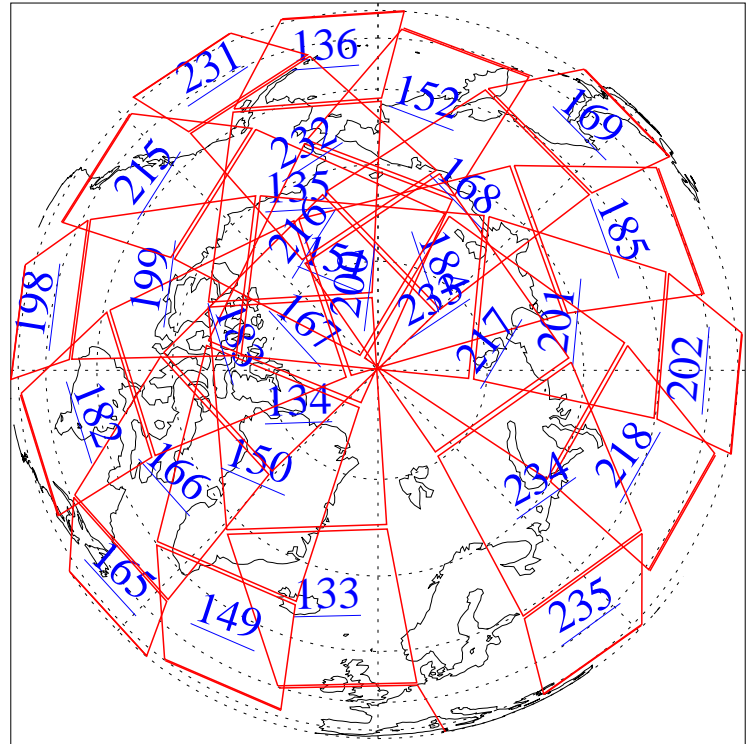

L1B Availability
AMSU Granules: 240
HSB Granules: 0
AIRS Granules: 0

11 Jan 2010
DoY 11
Aqua Day 2809
Granules: 1 to 120

Granules: 121 to 240

Legend: AMSU Available, HSB Available, AIRS Available

L1B Availability
AMSU Granules: 240
HSB Granules: 0
AIRS Granules: 0

11 Jan 2010
DoY 11
Aqua Day 2809
Ascending Granules

Descending Granules

Legend: AMSU Available, HSB Available, AIRS Available

L1B Availability
 AMSU Granules: 240
 HSB Granules: 0
 AIRS Granules: 0

11 Jan 2010
 DoY 11
 Aqua Day 2809

Northern Hemisphere Granules

Southern Hemisphere Granules

Legend: AMSU Available, *HSB Available*, **AIRS Available**