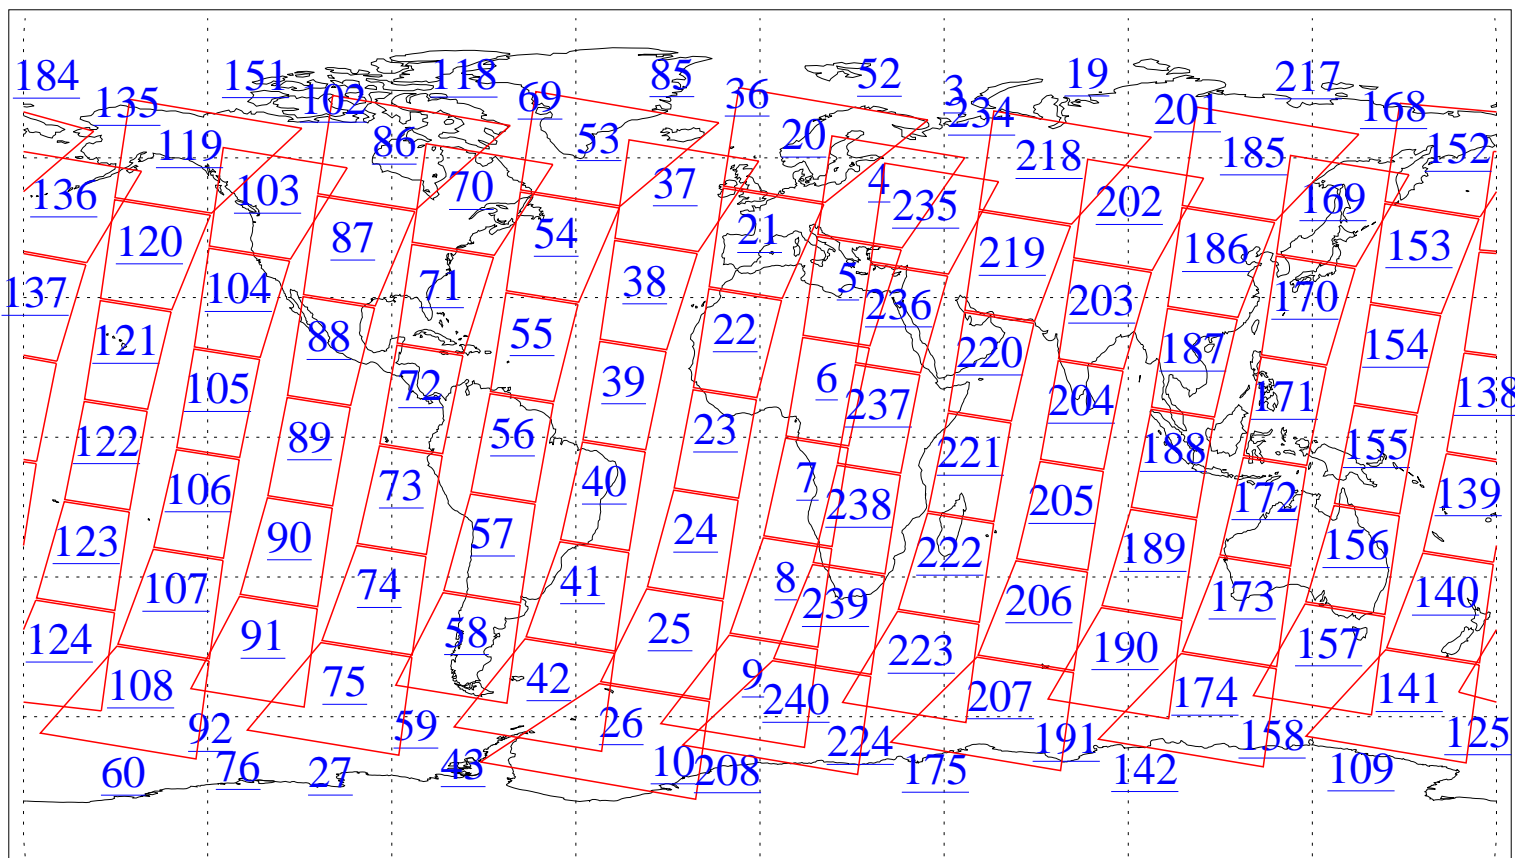

L1B Availability
AMSU Granules: 240
HSB Granules: 0
AIRS Granules: 0

11 Jan 2010
DoY 11
Aqua Day 2809
Granules: 1 to 120

Granules: 121 to 240

Legend: AMSU Available, HSB Available, AIRS Available

L1B Availability
AMSU Granules: 240
HSB Granules: 0
AIRS Granules: 0

11 Jan 2010
DoY 11
Aqua Day 2809
Ascending Granules

Descending Granules

Legend: AMSU Available, HSB Available, AIRS Available

L1B Availability
 AMSU Granules: 240
 HSB Granules: 0
 AIRS Granules: 0

11 Jan 2010
 DoY 11
 Aqua Day 2809

Northern Hemisphere Granules

Southern Hemisphere Granules

Legend: AMSU Available, *HSB Available*, **AIRS Available**