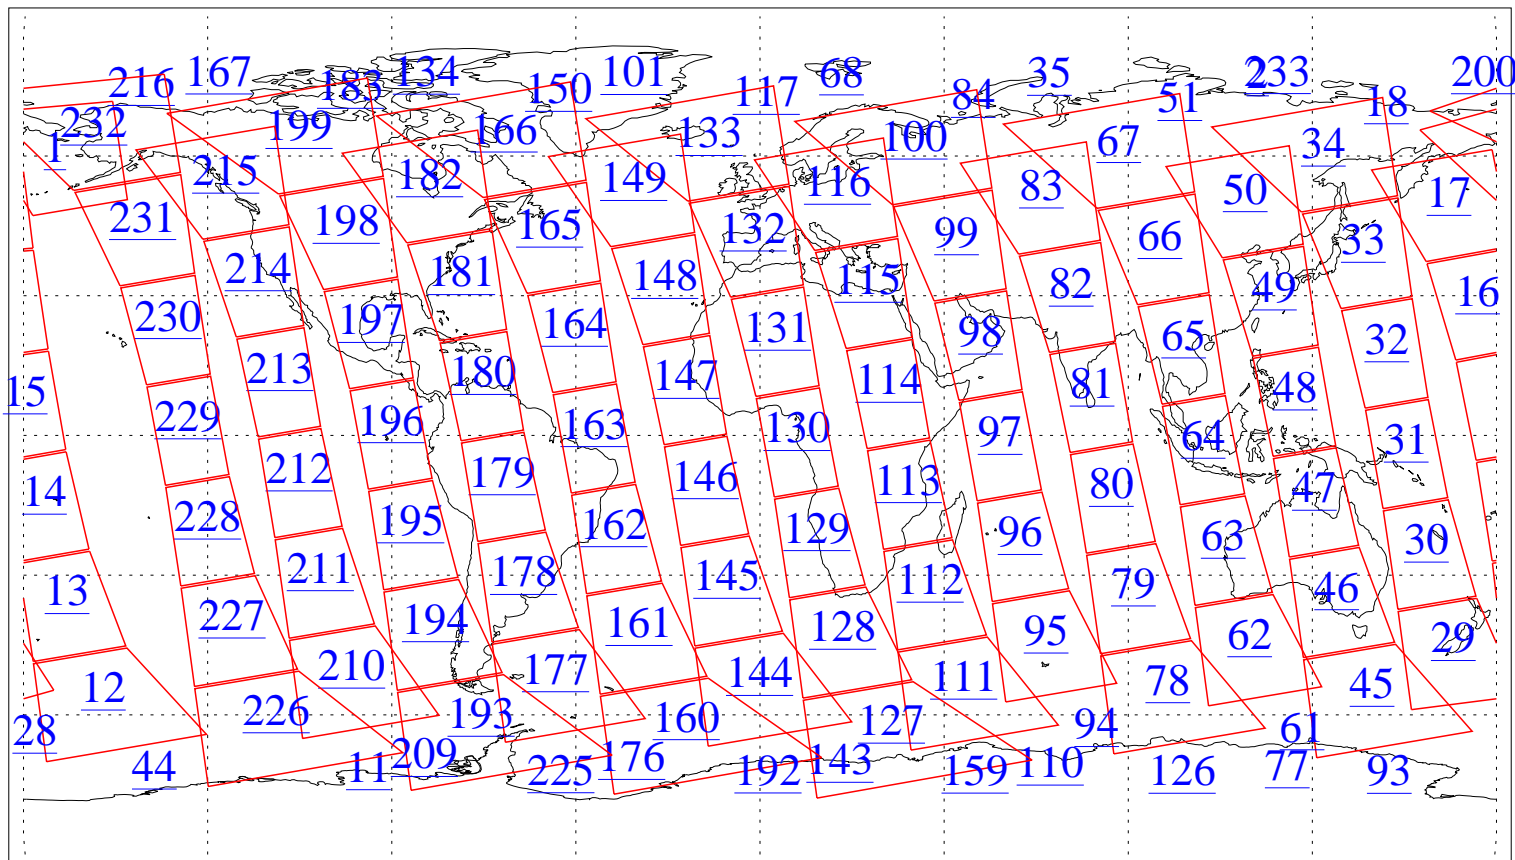

L1B Availability
AMSU Granules: 240
HSB Granules: 0
AIRS Granules: 0

11 Jan 2010
DoY 11
Aqua Day 2809
Granules: 1 to 120

Granules: 121 to 240

Legend: AMSU Available, HSB Available, AIRS Available

L1B Availability
AMSU Granules: 240
HSB Granules: 0
AIRS Granules: 0

11 Jan 2010
DoY 11
Aqua Day 2809
Ascending Granules

Descending Granules

Legend: AMSU Available, HSB Available, AIRS Available

L1B Availability
 AMSU Granules: 240
 HSB Granules: 0
 AIRS Granules: 0

11 Jan 2010
 DoY 11
 Aqua Day 2809

Northern Hemisphere Granules

Southern Hemisphere Granules

Legend: AMSU Available, *HSB Available*, **AIRS Available**