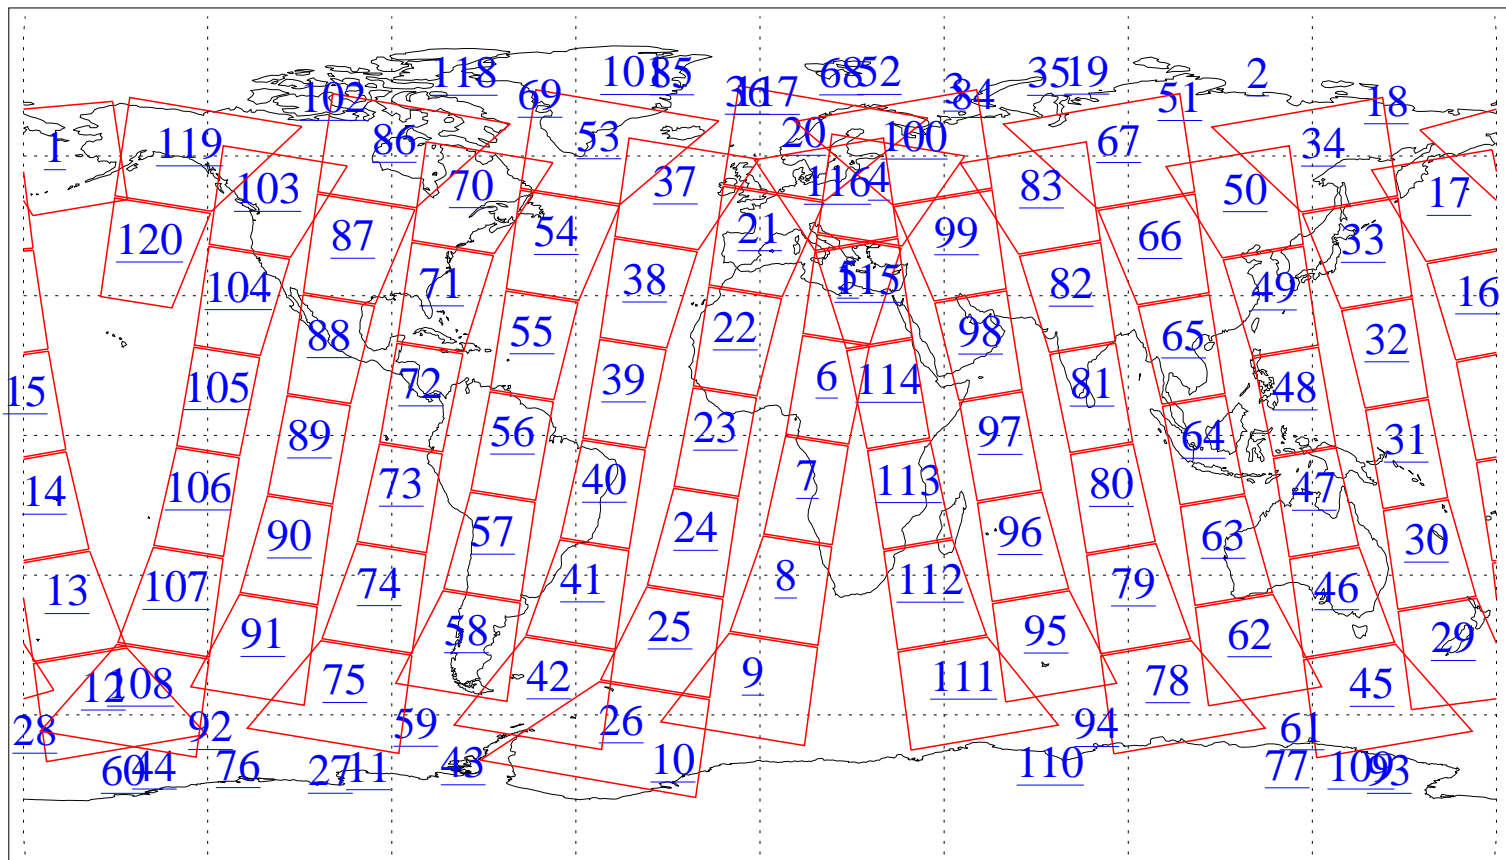

L1B Availability
AMSU Granules: 240
HSB Granules: 0
AIRS Granules: 0

11 Jan 2010
DoY 11
Aqua Day 2809
Granules: 1 to 120

Granules: 121 to 240

Legend: AMSU Available, HSB Available, AIRS Available

L1B Availability
AMSU Granules: 240
HSB Granules: 0
AIRS Granules: 0

11 Jan 2010
DoY 11
Aqua Day 2809
Ascending Granules

Descending Granules

Legend: AMSU Available, HSB Available, AIRS Available

L1B Availability
 AMSU Granules: 240
 HSB Granules: 0
 AIRS Granules: 0

11 Jan 2010
 DoY 11
 Aqua Day 2809

Northern Hemisphere Granules

Southern Hemisphere Granules

Legend: AMSU Available, *HSB Available*, **AIRS Available**