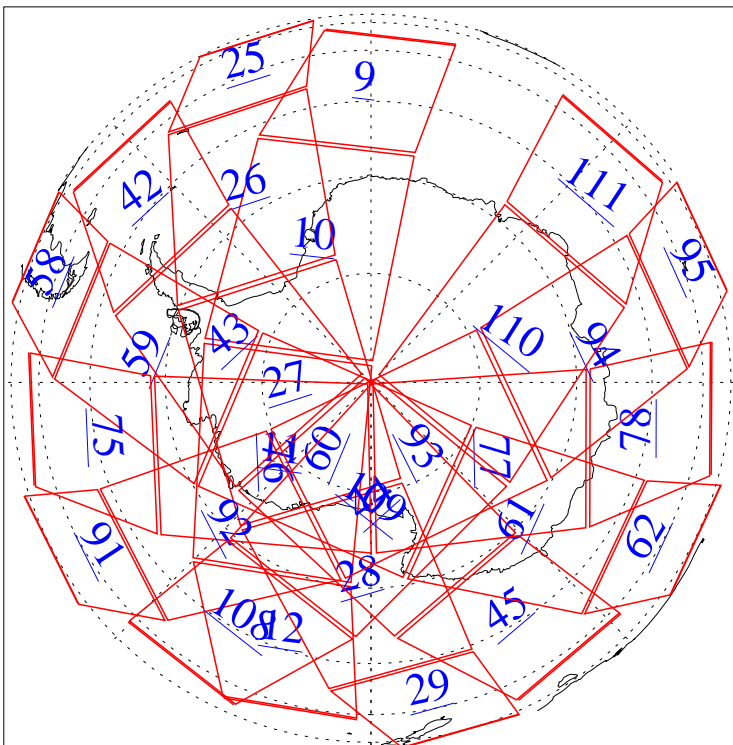

L1B Availability
AMSU Granules: 240
HSB Granules: 0
AIRS Granules: 0

11 Jan 2010
DoY 11
Aqua Day 2809
Granules: 1 to 120

Granules: 121 to 240

Legend: AMSU Available, HSB Available, AIRS Available

L1B Availability
AMSU Granules: 240
HSB Granules: 0
AIRS Granules: 0

11 Jan 2010
DoY 11
Aqua Day 2809
Ascending Granules

Descending Granules

Legend: AMSU Available, HSB Available, AIRS Available

L1B Availability
 AMSU Granules: 240
 HSB Granules: 0
 AIRS Granules: 0

11 Jan 2010
 DoY 11
 Aqua Day 2809

Northern Hemisphere Granules

Southern Hemisphere Granules

Legend: AMSU Available, *HSB Available*, **AIRS Available**