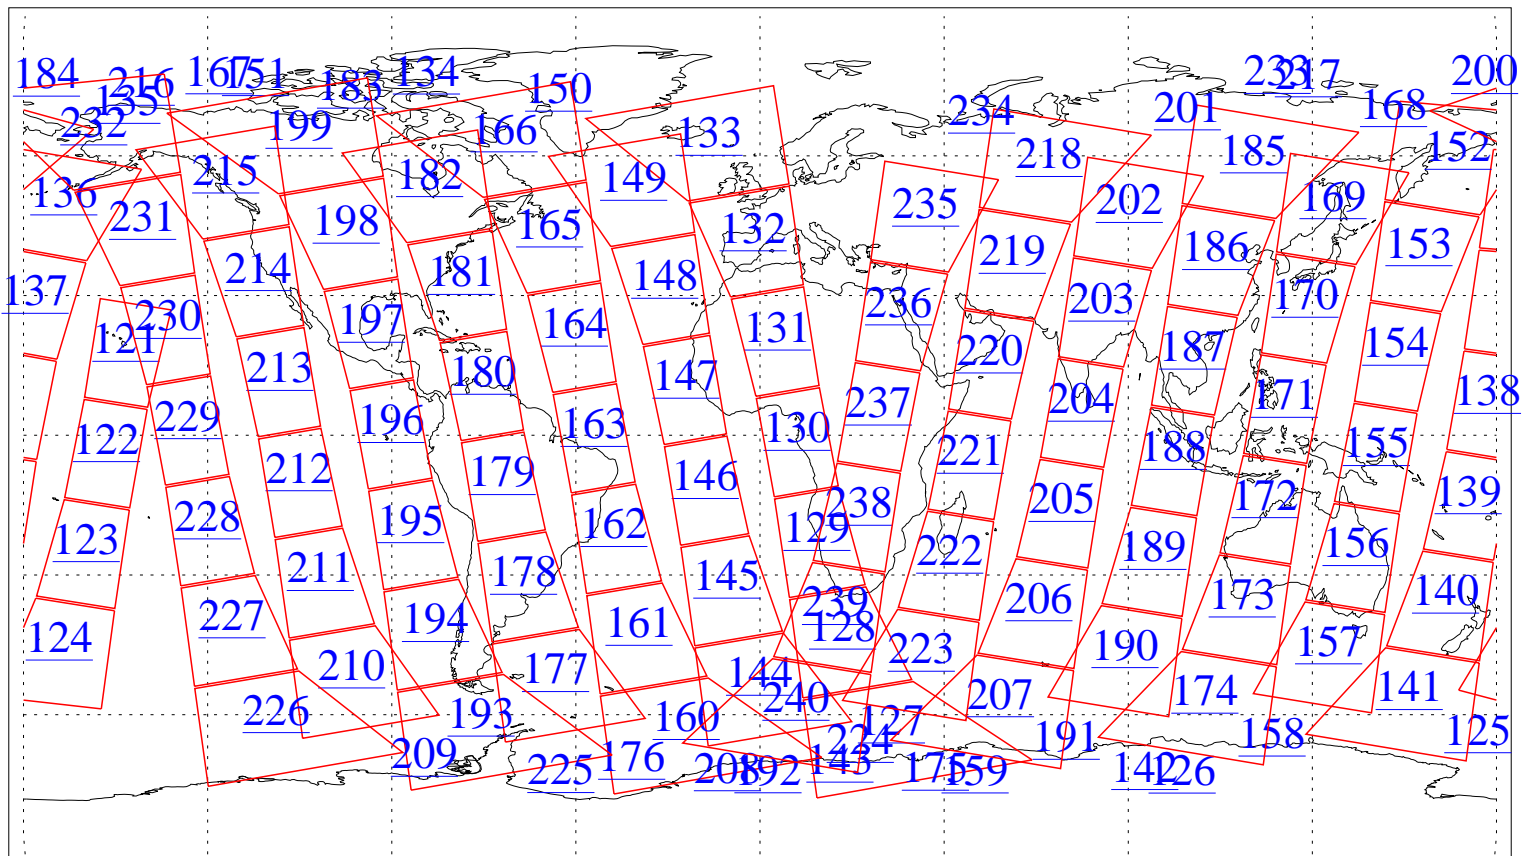

L1B Availability
AMSU Granules: 240
HSB Granules: 0
AIRS Granules: 0

11 Jan 2010
DoY 11
Aqua Day 2809
Granules: 1 to 120

Granules: 121 to 240

Legend: AMSU Available, HSB Available, AIRS Available

L1B Availability
AMSU Granules: 240
HSB Granules: 0
AIRS Granules: 0

11 Jan 2010
DoY 11
Aqua Day 2809
Ascending Granules

Descending Granules

Legend: AMSU Available, HSB Available, AIRS Available

L1B Availability
 AMSU Granules: 240
 HSB Granules: 0
 AIRS Granules: 0

11 Jan 2010
 DoY 11
 Aqua Day 2809

Northern Hemisphere Granules

Southern Hemisphere Granules

Legend: AMSU Available, *HSB Available*, **AIRS Available**