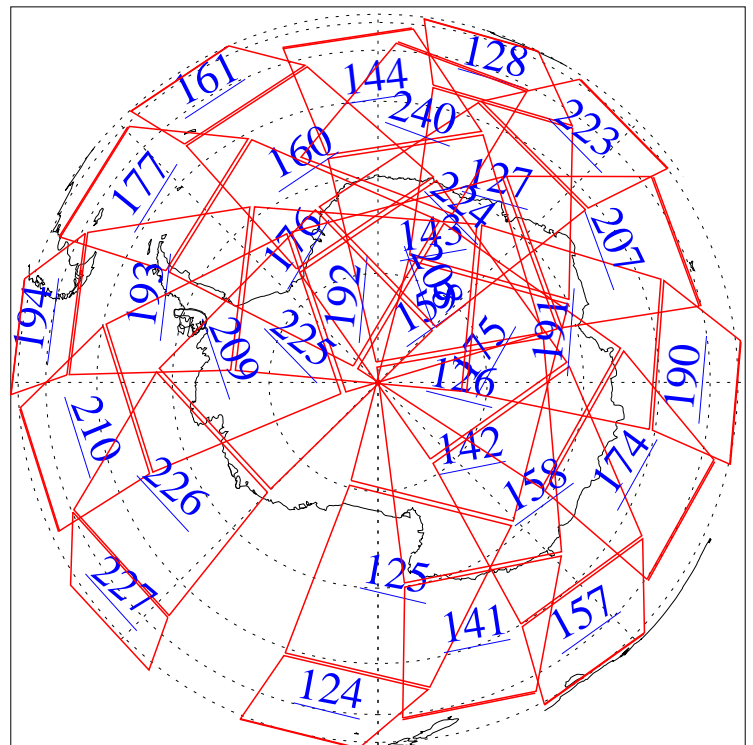

L1B Availability
AMSU Granules: 240
HSB Granules: 0
AIRS Granules: 0

11 Jan 2010
DoY 11
Aqua Day 2809
Granules: 1 to 120

Granules: 121 to 240

Legend: AMSU Available, HSB Available, AIRS Available

L1B Availability
AMSU Granules: 240
HSB Granules: 0
AIRS Granules: 0

11 Jan 2010
DoY 11
Aqua Day 2809
Ascending Granules

Descending Granules

Legend: AMSU Available, HSB Available, AIRS Available

L1B Availability
 AMSU Granules: 240
 HSB Granules: 0
 AIRS Granules: 0

11 Jan 2010
 DoY 11
 Aqua Day 2809

Northern Hemisphere Granules

Southern Hemisphere Granules

Legend: AMSU Available, *HSB Available*, **AIRS Available**