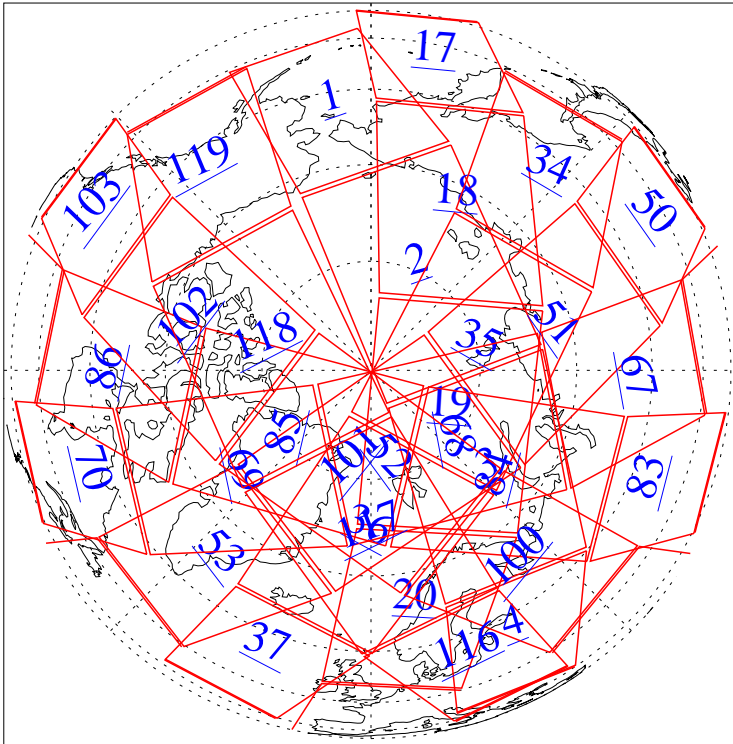

L1B Availability
AMSU Granules: 240
HSB Granules: 0
AIRS Granules: 0

11 Jan 2010
DoY 11
Aqua Day 2809
Granules: 1 to 120

Granules: 121 to 240

Legend: AMSU Available, HSB Available, AIRS Available

L1B Availability
AMSU Granules: 240
HSB Granules: 0
AIRS Granules: 0

11 Jan 2010
DoY 11
Aqua Day 2809
Ascending Granules

Descending Granules

Legend: AMSU Available, HSB Available, AIRS Available

L1B Availability
 AMSU Granules: 240
 HSB Granules: 0
 AIRS Granules: 0

11 Jan 2010
 DoY 11
 Aqua Day 2809

Northern Hemisphere Granules

Southern Hemisphere Granules

Legend: AMSU Available, *HSB Available*, **AIRS Available**