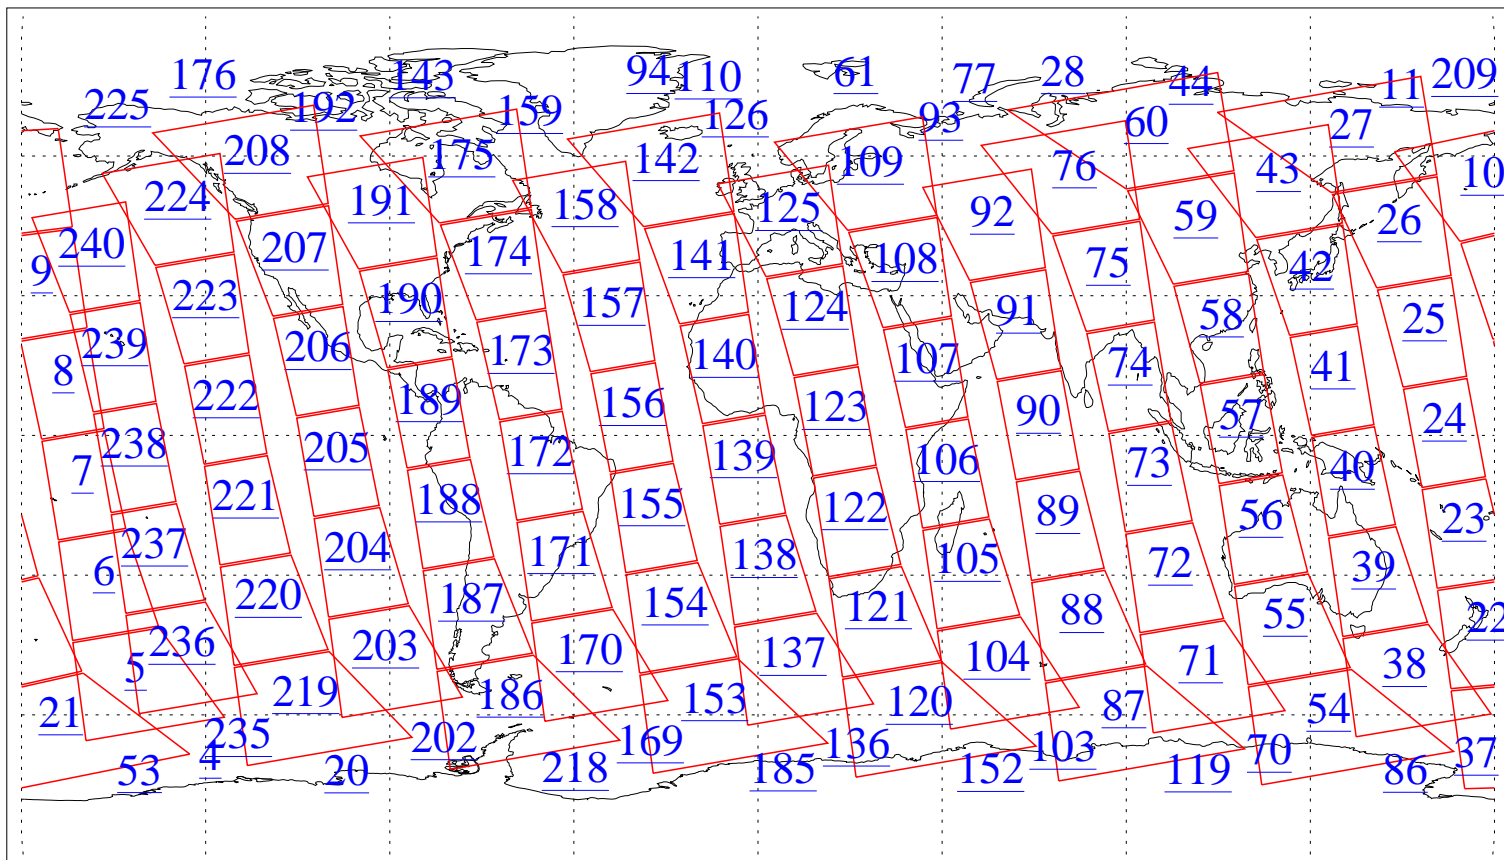

L1B Availability
AMSU Granules: 240
HSB Granules: 0
AIRS Granules: 0

10 Jan 2010
DoY 10
Aqua Day 2808
Granules: 1 to 120

Granules: 121 to 240

Legend: AMSU Available, HSB Available, AIRS Available

L1B Availability
AMSU Granules: 240
HSB Granules: 0
AIRS Granules: 0

10 Jan 2010
DoY 10
Aqua Day 2808
Ascending Granules

Descending Granules

Legend: AMSU Available, *HSB Available*, **AIRS Available**

L1B Availability
 AMSU Granules: 240
 HSB Granules: 0
 AIRS Granules: 0

10 Jan 2010
 DoY 10
 Aqua Day 2808

Northern Hemisphere Granules

Southern Hemisphere Granules

Legend: AMSU Available, HSB Available, AIRS Available