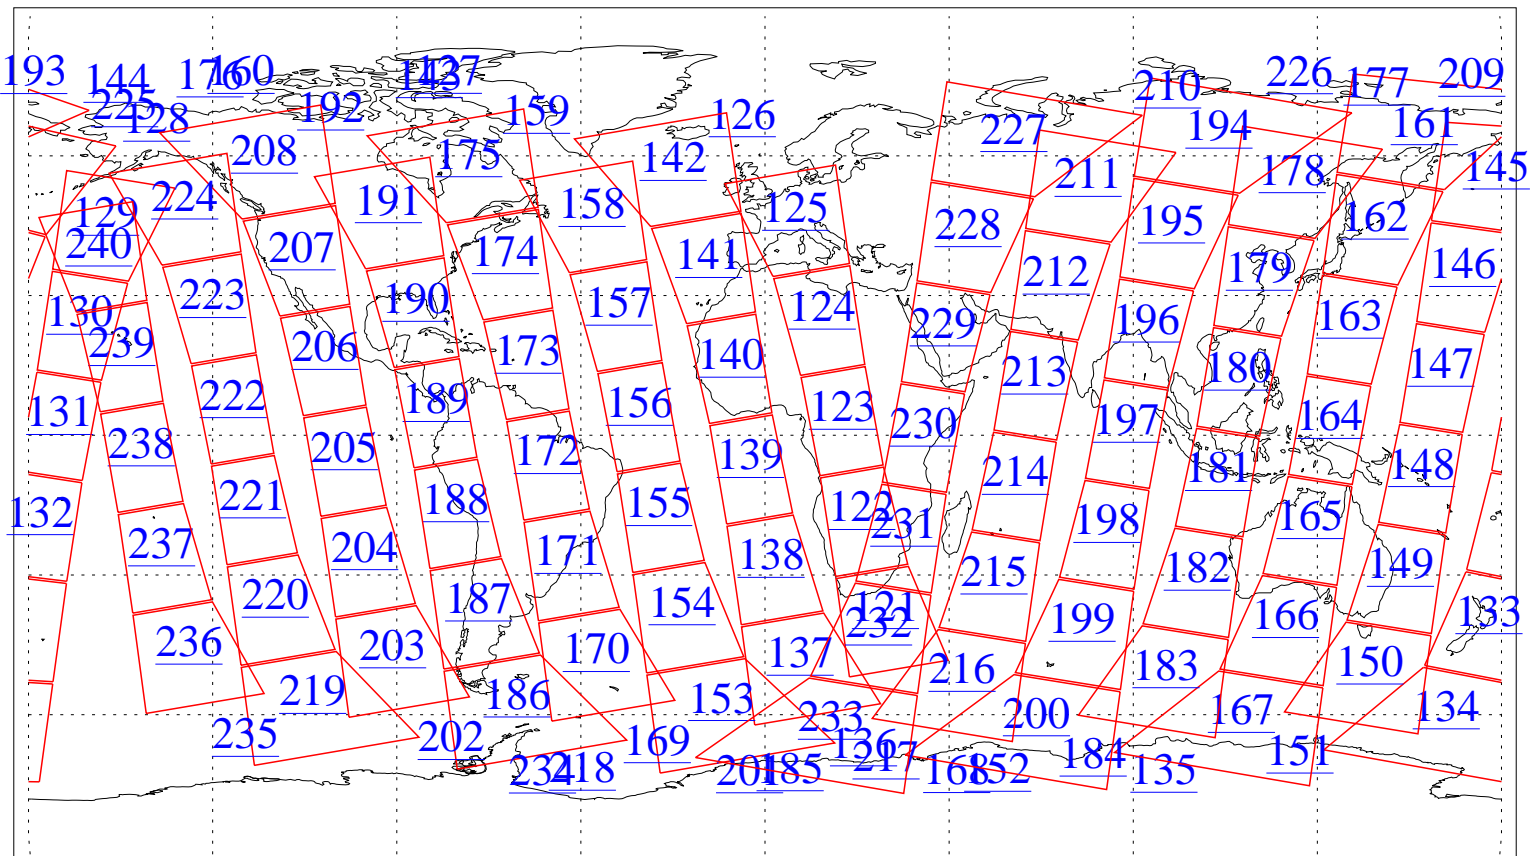

L1B Availability
AMSU Granules: 240
HSB Granules: 0
AIRS Granules: 0

10 Jan 2010
DoY 10
Aqua Day 2808
Granules: 1 to 120

Granules: 121 to 240

Legend: AMSU Available, HSB Available, AIRS Available

L1B Availability
AMSU Granules: 240
HSB Granules: 0
AIRS Granules: 0

10 Jan 2010
DoY 10
Aqua Day 2808
Ascending Granules

Descending Granules

Legend: AMSU Available, *HSB Available*, **AIRS Available**

L1B Availability
 AMSU Granules: 240
 HSB Granules: 0
 AIRS Granules: 0

10 Jan 2010
 DoY 10
 Aqua Day 2808

Northern Hemisphere Granules

Southern Hemisphere Granules

Legend: AMSU Available, HSB Available, AIRS Available