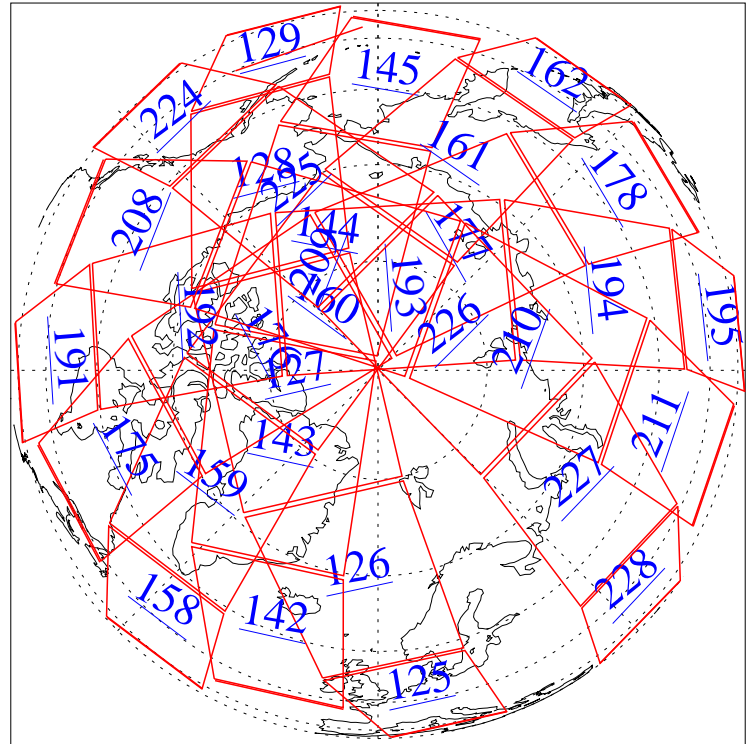

L1B Availability
AMSU Granules: 240
HSB Granules: 0
AIRS Granules: 0

10 Jan 2010
DoY 10
Aqua Day 2808
Granules: 1 to 120

Granules: 121 to 240

Legend: AMSU Available, HSB Available, AIRS Available

L1B Availability
AMSU Granules: 240
HSB Granules: 0
AIRS Granules: 0

10 Jan 2010
DoY 10
Aqua Day 2808
Ascending Granules

Descending Granules

Legend: AMSU Available, *HSB Available*, **AIRS Available**

L1B Availability
 AMSU Granules: 240
 HSB Granules: 0
 AIRS Granules: 0

10 Jan 2010
 DoY 10
 Aqua Day 2808

Northern Hemisphere Granules

Southern Hemisphere Granules

Legend: AMSU Available, HSB Available, AIRS Available