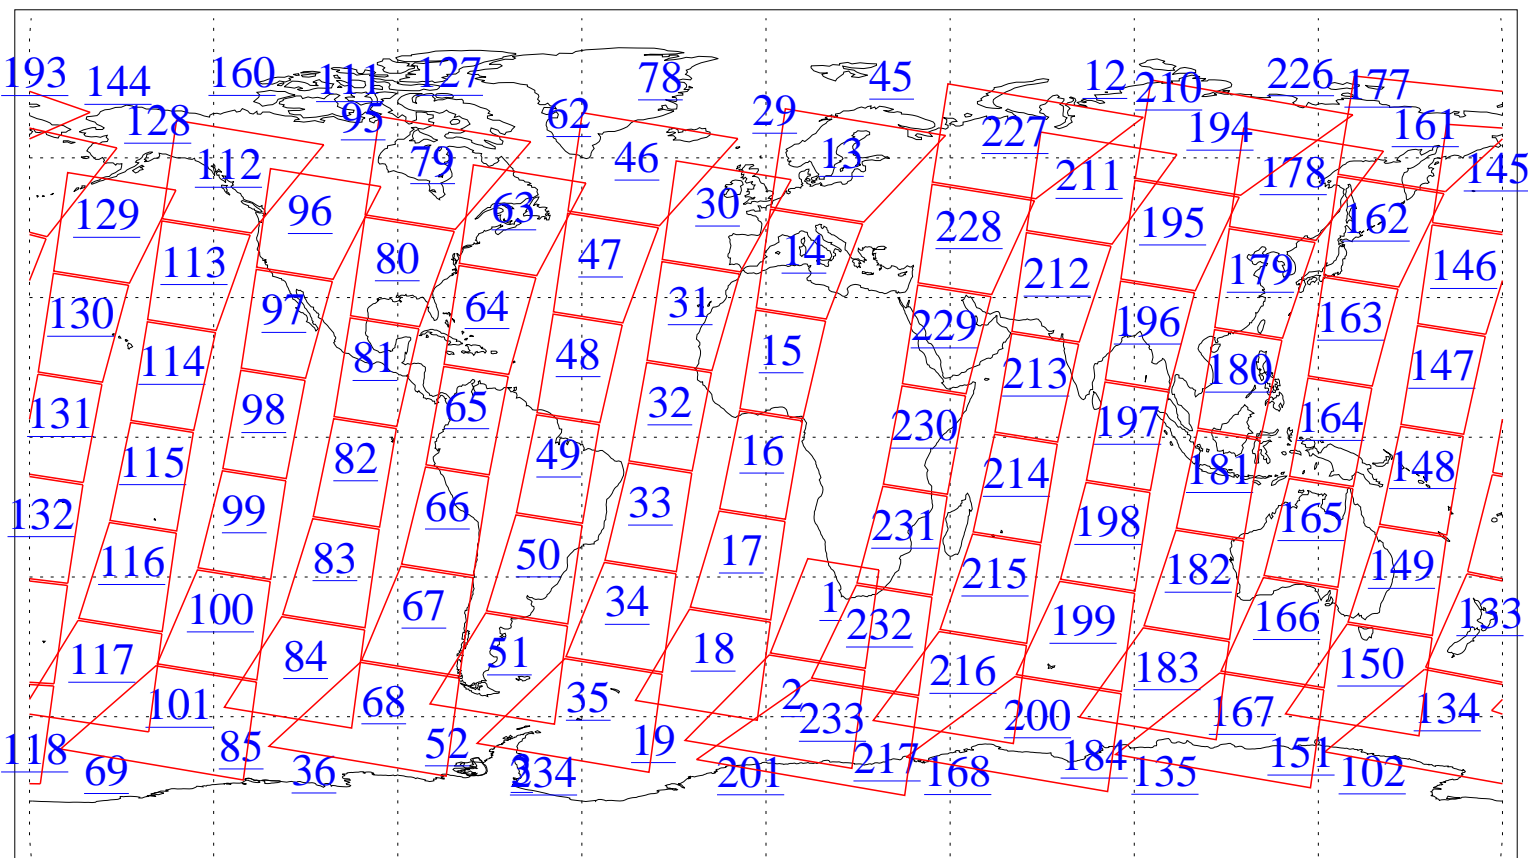

L1B Availability
AMSU Granules: 240
HSB Granules: 0
AIRS Granules: 0

10 Jan 2010
DoY 10
Aqua Day 2808
Granules: 1 to 120

Granules: 121 to 240

Legend: AMSU Available, HSB Available, AIRS Available

L1B Availability
AMSU Granules: 240
HSB Granules: 0
AIRS Granules: 0

10 Jan 2010
DoY 10
Aqua Day 2808
Ascending Granules

Descending Granules

Legend: AMSU Available, *HSB Available*, **AIRS Available**

L1B Availability
 AMSU Granules: 240
 HSB Granules: 0
 AIRS Granules: 0

10 Jan 2010
 DoY 10
 Aqua Day 2808

Northern Hemisphere Granules

Southern Hemisphere Granules

Legend: AMSU Available, HSB Available, AIRS Available