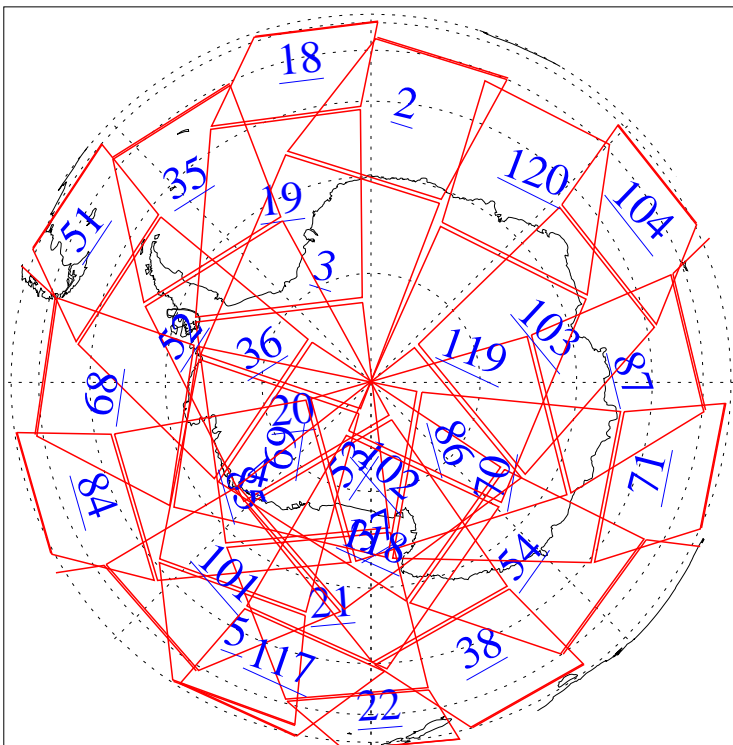

L1B Availability
AMSU Granules: 240
HSB Granules: 0
AIRS Granules: 0

10 Jan 2010
DoY 10
Aqua Day 2808
Granules: 1 to 120

Granules: 121 to 240

Legend: AMSU Available, HSB Available, AIRS Available

L1B Availability
AMSU Granules: 240
HSB Granules: 0
AIRS Granules: 0

10 Jan 2010
DoY 10
Aqua Day 2808
Ascending Granules

Descending Granules

Legend: AMSU Available, *HSB Available*, **AIRS Available**

L1B Availability
 AMSU Granules: 240
 HSB Granules: 0
 AIRS Granules: 0

10 Jan 2010
 DoY 10
 Aqua Day 2808

Northern Hemisphere Granules

Southern Hemisphere Granules

Legend: AMSU Available, HSB Available, AIRS Available