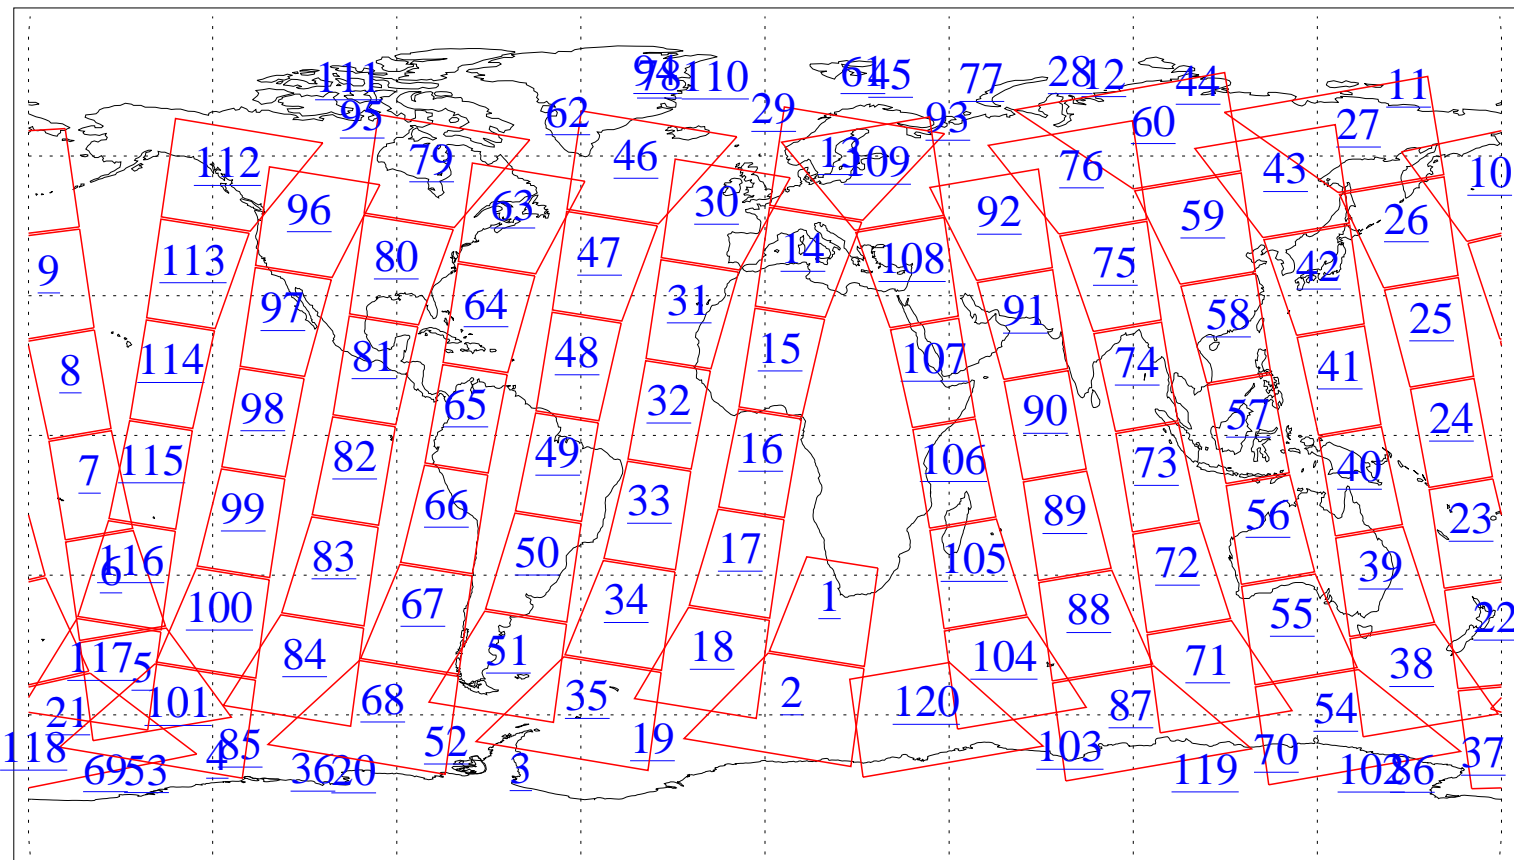

L1B Availability
AMSU Granules: 240
HSB Granules: 0
AIRS Granules: 0

10 Jan 2010
DoY 10
Aqua Day 2808
Granules: 1 to 120

Granules: 121 to 240

Legend: AMSU Available, HSB Available, AIRS Available

L1B Availability
AMSU Granules: 240
HSB Granules: 0
AIRS Granules: 0

10 Jan 2010
DoY 10
Aqua Day 2808
Ascending Granules

Descending Granules

Legend: AMSU Available, *HSB Available*, **AIRS Available**

L1B Availability
 AMSU Granules: 240
 HSB Granules: 0
 AIRS Granules: 0

10 Jan 2010
 DoY 10
 Aqua Day 2808

Northern Hemisphere Granules

Southern Hemisphere Granules

Legend: AMSU Available, HSB Available, AIRS Available