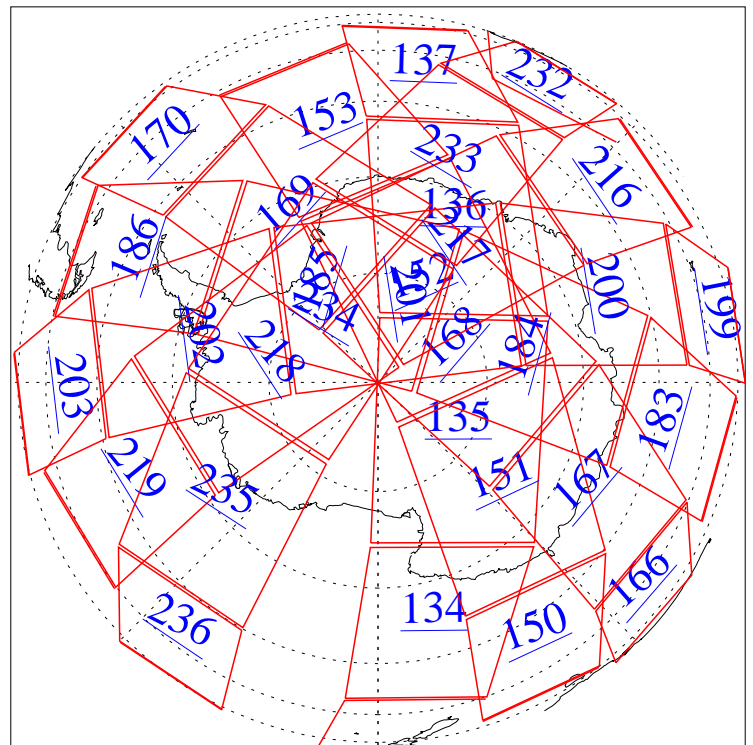

L1B Availability
AMSU Granules: 240
HSB Granules: 0
AIRS Granules: 0

10 Jan 2010
DoY 10
Aqua Day 2808
Granules: 1 to 120

Granules: 121 to 240

Legend: AMSU Available, HSB Available, AIRS Available

L1B Availability
AMSU Granules: 240
HSB Granules: 0
AIRS Granules: 0

10 Jan 2010
DoY 10
Aqua Day 2808
Ascending Granules

Descending Granules

Legend: AMSU Available, *HSB Available*, **AIRS Available**

L1B Availability
 AMSU Granules: 240
 HSB Granules: 0
 AIRS Granules: 0

10 Jan 2010
 DoY 10
 Aqua Day 2808

Northern Hemisphere Granules

Southern Hemisphere Granules

Legend: AMSU Available, HSB Available, AIRS Available