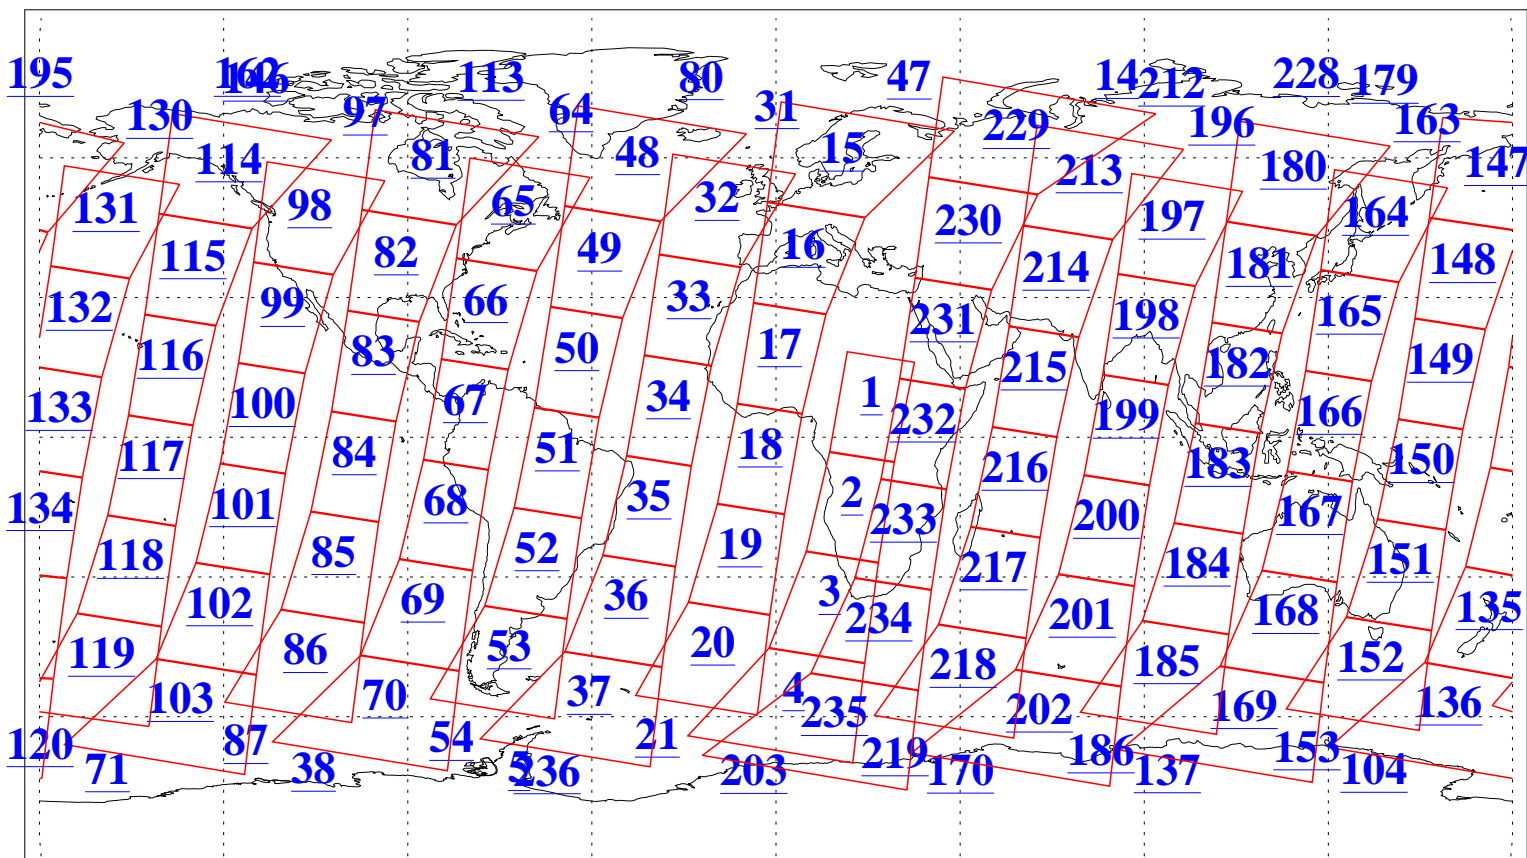

L1B Availability
 AMSU Granules: 240
 HSB Granules: 0
 AIRS Granules: 240

8 Jan 2010
 DoY 8
 Aqua Day 2806
 Granules: 1 to 120

Granules: 121 to 240

Legend: AMSU Available, HSB Available, AIRS Available

L1B Availability
 AMSU Granules: 240
 HSB Granules: 0
 AIRS Granules: 240

8 Jan 2010
 DoY 8
 Aqua Day 2806
 Ascending Granules

Descending Granules

Legend: AMSU Available, HSB Available, AIRS Available

L1B Availability
 AMSU Granules: 240
 HSB Granules: 0
 AIRS Granules: 240

8 Jan 2010
 DoY 8
 Aqua Day 2806

Northern Hemisphere Granules

Southern Hemisphere Granules

Legend: AMSU Available, HSB Available, AIRS Available