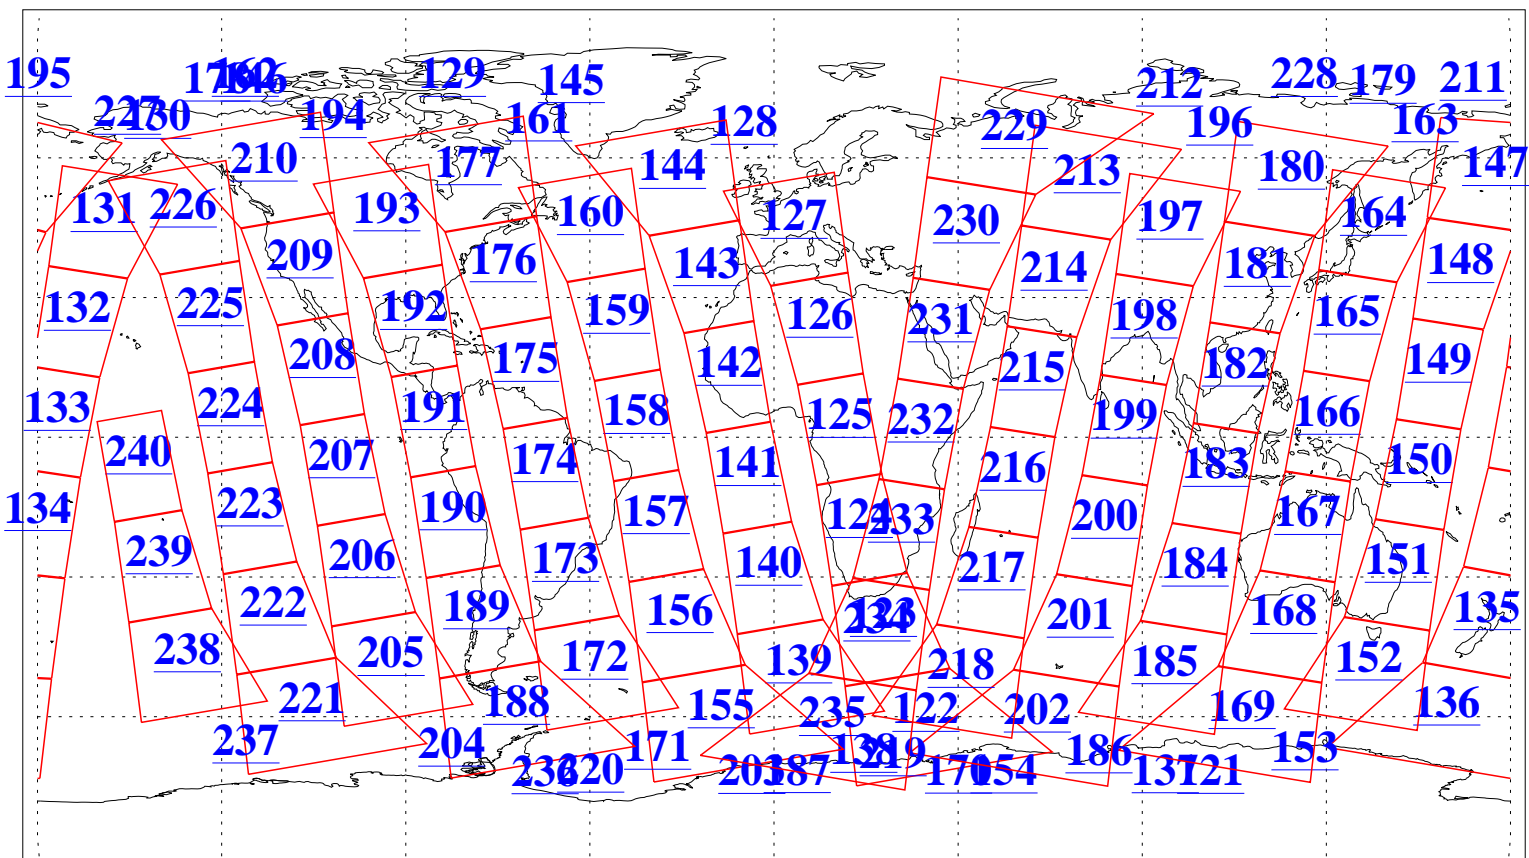

L1B Availability
 AMSU Granules: 240
 HSB Granules: 0
 AIRS Granules: 240

8 Jan 2010
 DoY 8
 Aqua Day 2806
 Granules: 1 to 120

Granules: 121 to 240

Legend: AMSU Available, HSB Available, AIRS Available

L1B Availability
 AMSU Granules: 240
 HSB Granules: 0
 AIRS Granules: 240

8 Jan 2010
 DoY 8
 Aqua Day 2806
 Ascending Granules

Descending Granules

Legend: AMSU Available, HSB Available, AIRS Available

L1B Availability
 AMSU Granules: 240
 HSB Granules: 0
 AIRS Granules: 240

8 Jan 2010
 DoY 8
 Aqua Day 2806