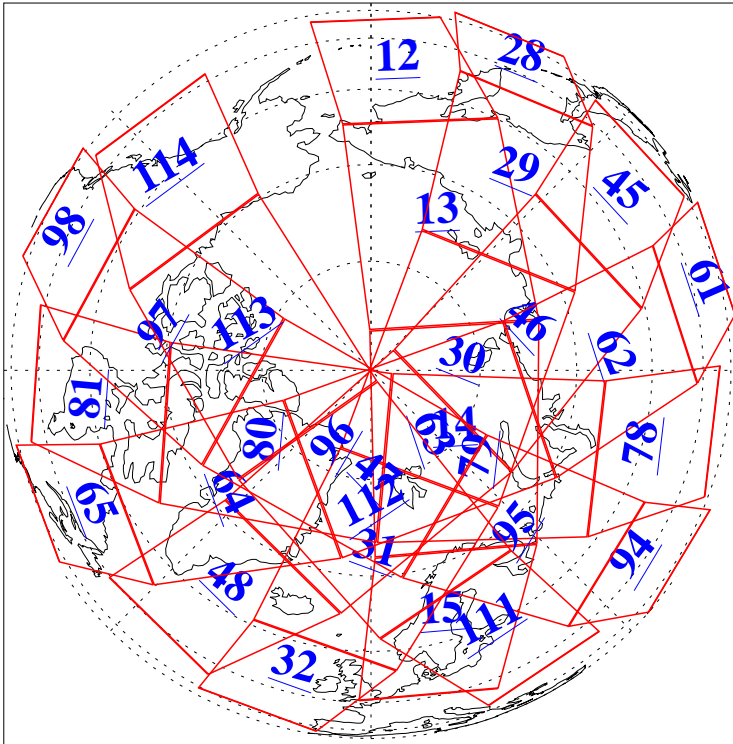

L1B Availability
 AMSU Granules: 240
 HSB Granules: 0
 AIRS Granules: 240

8 Jan 2010
 DoY 8
 Aqua Day 2806
 Granules: 1 to 120

Granules: 121 to 240

Legend: AMSU Available, HSB Available, AIRS Available

L1B Availability
 AMSU Granules: 240
 HSB Granules: 0
 AIRS Granules: 240

8 Jan 2010
 DoY 8
 Aqua Day 2806
 Ascending Granules

Descending Granules

Legend: AMSU Available, HSB Available, AIRS Available

L1B Availability
 AMSU Granules: 240
 HSB Granules: 0
 AIRS Granules: 240

8 Jan 2010
 DoY 8
 Aqua Day 2806

Northern Hemisphere Granules

Southern Hemisphere Granules

Legend: AMSU Available, HSB Available, AIRS Available