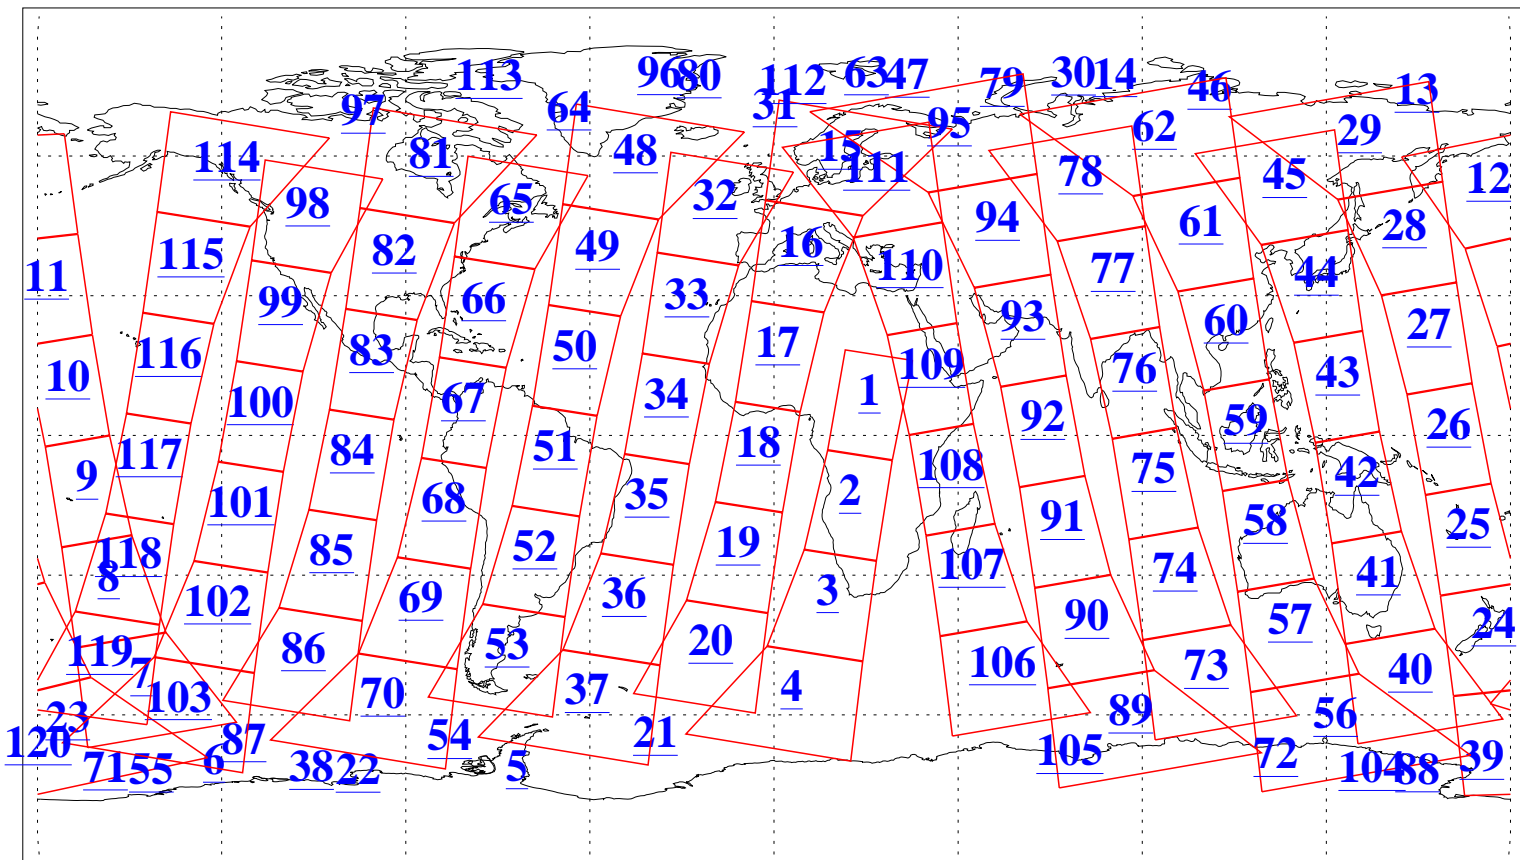

L1B Availability
 AMSU Granules: 240
 HSB Granules: 0
 AIRS Granules: 240

8 Jan 2010
 DoY 8
 Aqua Day 2806
 Granules: 1 to 120

Granules: 121 to 240

Legend: AMSU Available, HSB Available, AIRS Available

L1B Availability
 AMSU Granules: 240
 HSB Granules: 0
 AIRS Granules: 240

8 Jan 2010
 DoY 8
 Aqua Day 2806
 Ascending Granules

Descending Granules

Legend: AMSU Available, HSB Available, AIRS Available

L1B Availability
 AMSU Granules: 240
 HSB Granules: 0
 AIRS Granules: 240

8 Jan 2010
 DoY 8
 Aqua Day 2806

Northern Hemisphere Granules

Southern Hemisphere Granules

Legend: AMSU Available, HSB Available, AIRS Available