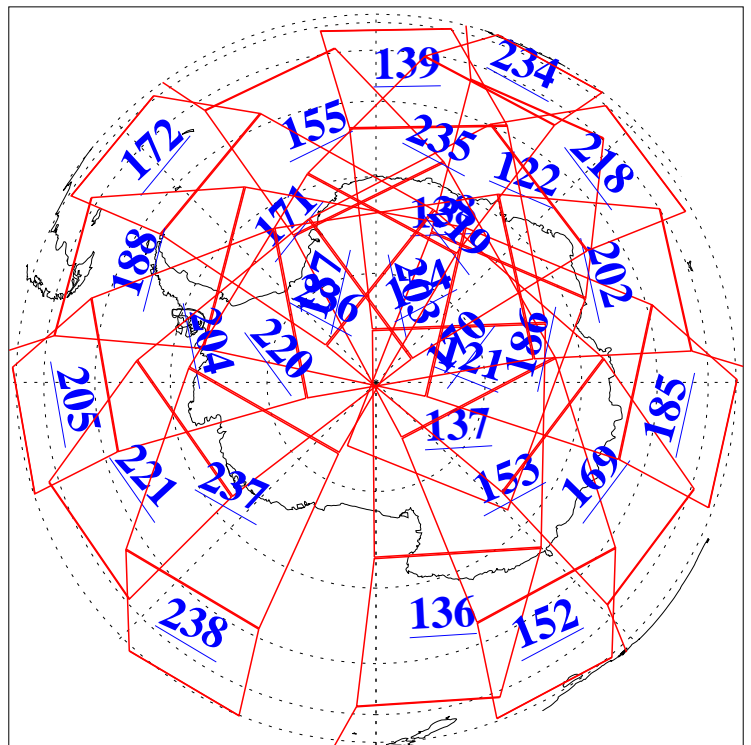

8 Jan 2010
 DoY 8
 Aqua Day 2806
 Ascending Granules

Descending Granules

Legend: AMSU Available, HSB Available, AIRS Available

L1B Availability
 AMSU Granules: 240
 HSB Granules: 0
 AIRS Granules: 240

8 Jan 2010
 DoY 8
 Aqua Day 2806

Northern Hemisphere Granules

Southern Hemisphere Granules

Legend: AMSU Available, HSB Available, AIRS Available