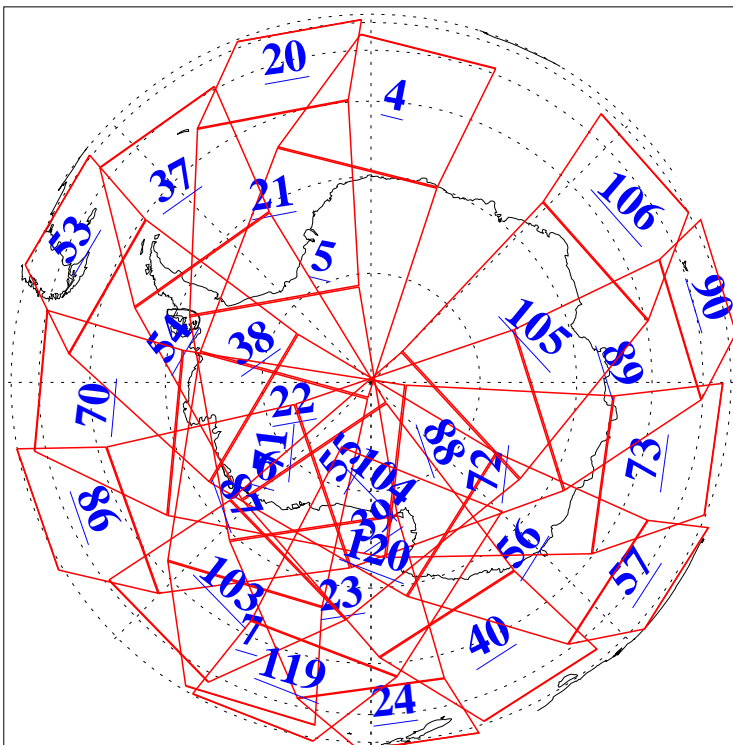

L1B Availability
 AMSU Granules: 240
 HSB Granules: 0
 AIRS Granules: 240

8 Jan 2010
 DoY 8
 Aqua Day 2806
 Granules: 1 to 120

Granules: 121 to 240

Legend: AMSU Available, HSB Available, AIRS Available

L1B Availability
 AMSU Granules: 240
 HSB Granules: 0
 AIRS Granules: 240

8 Jan 2010
 DoY 8
 Aqua Day 2806
 Ascending Granules

Descending Granules

Legend: AMSU Available, HSB Available, AIRS Available

L1B Availability
 AMSU Granules: 240
 HSB Granules: 0
 AIRS Granules: 240

8 Jan 2010
 DoY 8
 Aqua Day 2806

Northern Hemisphere Granules

Southern Hemisphere Granules

Legend: AMSU Available, HSB Available, AIRS Available