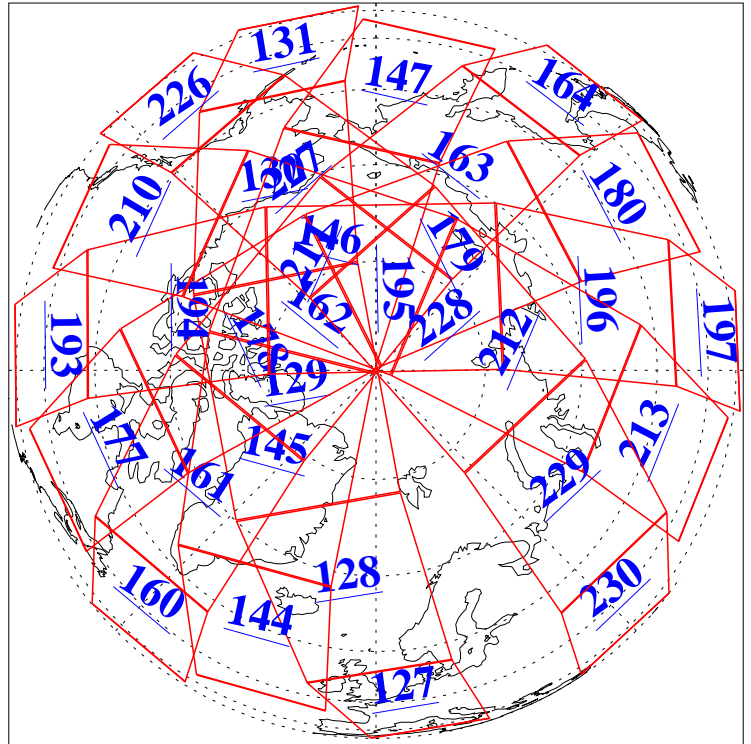

8 Jan 2010
 DoY 8
 Aqua Day 2806
 Ascending Granules

Descending Granules

Legend: AMSU Available, HSB Available, AIRS Available

L1B Availability
 AMSU Granules: 240
 HSB Granules: 0
 AIRS Granules: 240

8 Jan 2010
 DoY 8
 Aqua Day 2806

Northern Hemisphere Granules

Southern Hemisphere Granules

Legend: AMSU Available, HSB Available, AIRS Available