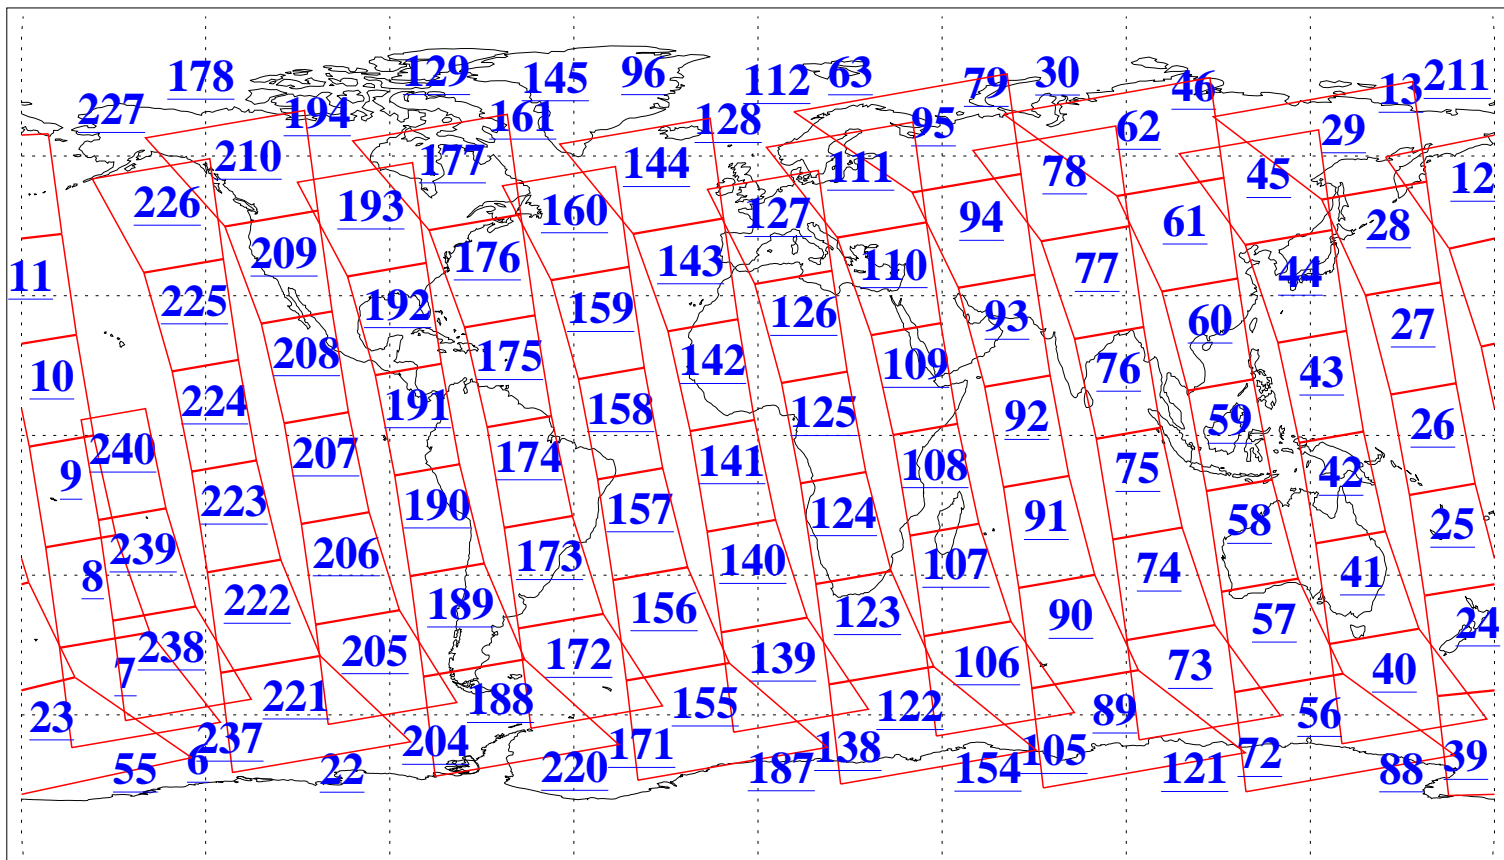

L1B Availability
 AMSU Granules: 240
 HSB Granules: 0
 AIRS Granules: 240

8 Jan 2010
 DoY 8
 Aqua Day 2806
 Granules: 1 to 120

Granules: 121 to 240

Legend: AMSU Available, HSB Available, AIRS Available

L1B Availability
 AMSU Granules: 240
 HSB Granules: 0
 AIRS Granules: 240

8 Jan 2010
 DoY 8
 Aqua Day 2806
 Ascending Granules

Descending Granules

Legend: AMSU Available, HSB Available, AIRS Available

L1B Availability
 AMSU Granules: 240
 HSB Granules: 0
 AIRS Granules: 240

8 Jan 2010
 DoY 8
 Aqua Day 2806

Northern Hemisphere Granules

Southern Hemisphere Granules

Legend: AMSU Available, HSB Available, AIRS Available