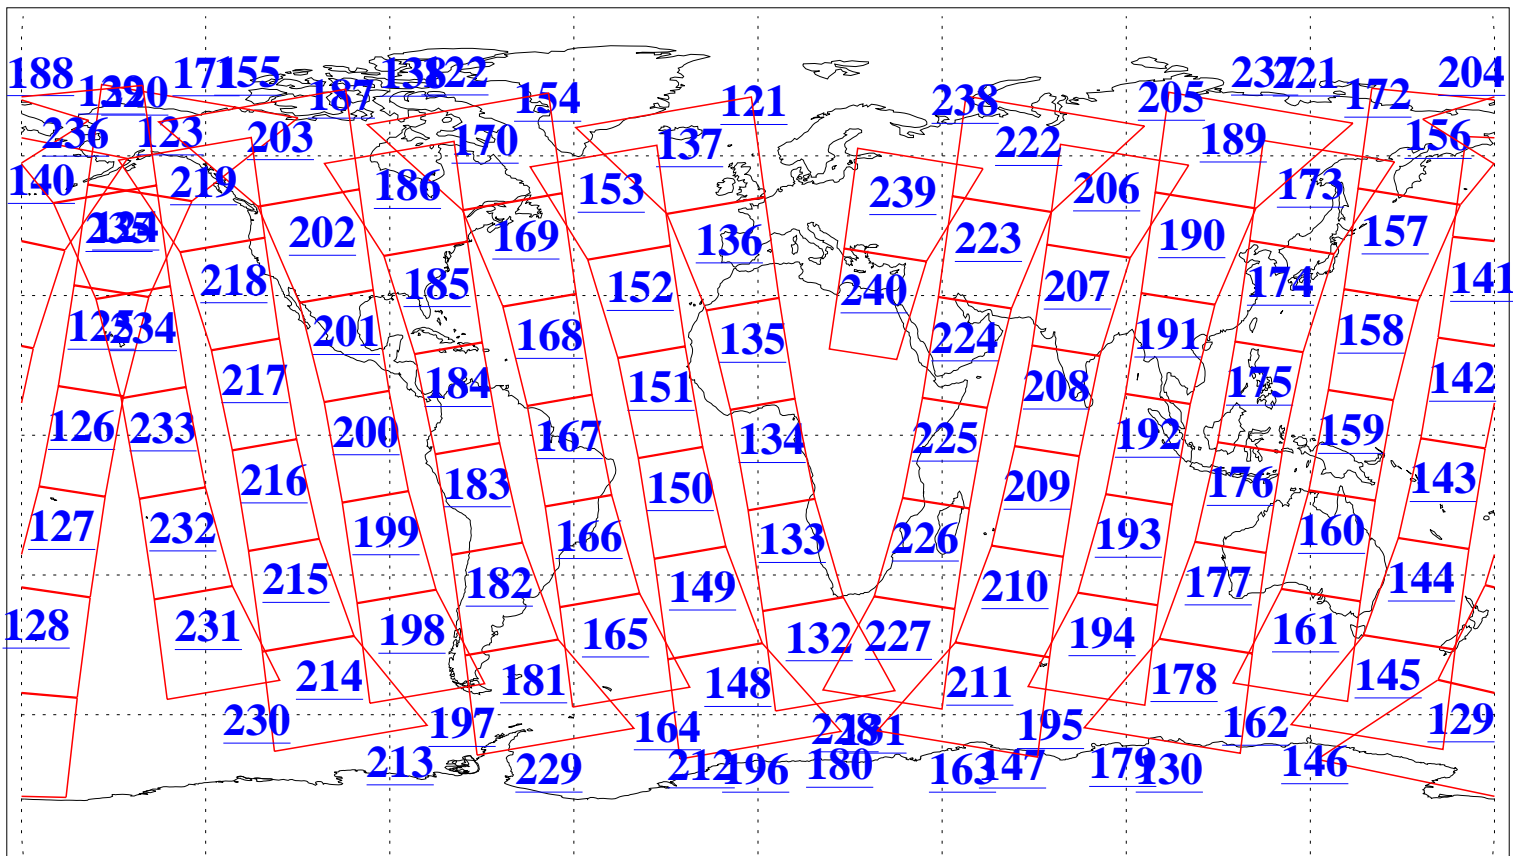

L1B Availability  
AMSU Granules: 240  
HSB Granules: 0  
AIRS Granules: 240

7 Jan 2010  
DoY 7  
Aqua Day 2805  
Granules: 1 to 120

Granules: 121 to 240

Legend: AMSU Available, HSB Available, AIRS Available

L1B Availability  
AMSU Granules: 240  
HSB Granules: 0  
AIRS Granules: 240

7 Jan 2010  
DoY 7  
Aqua Day 2805  
Ascending Granules

Descending Granules

Legend: AMSU Available, HSB Available, AIRS Available

L1B Availability  
 AMSU Granules: 240  
 HSB Granules: 0  
 AIRS Granules: 240

7 Jan 2010  
 DoY 7  
 Aqua Day 2805

Northern Hemisphere Granules

Southern Hemisphere Granules

Legend: AMSU Available, HSB Available, AIRS Available