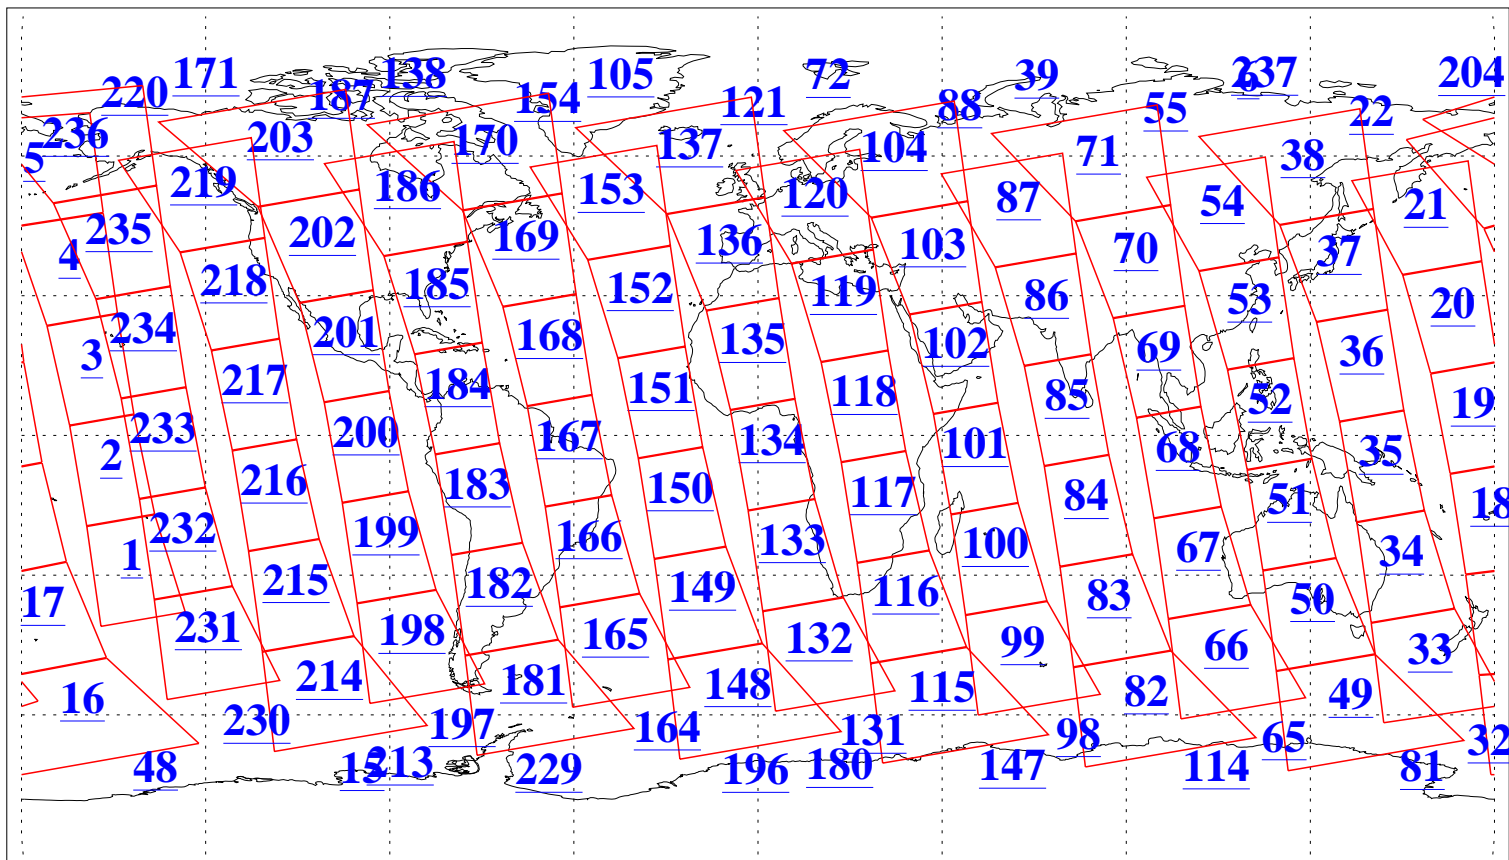

L1B Availability  
AMSU Granules: 240  
HSB Granules: 0  
AIRS Granules: 240

7 Jan 2010  
DoY 7  
Aqua Day 2805  
Granules: 1 to 120

Granules: 121 to 240

Legend: AMSU Available, HSB Available, AIRS Available

L1B Availability  
AMSU Granules: 240  
HSB Granules: 0  
AIRS Granules: 240

7 Jan 2010  
DoY 7  
Aqua Day 2805  
Ascending Granules

Descending Granules

Legend: AMSU Available, HSB Available, AIRS Available

L1B Availability  
 AMSU Granules: 240  
 HSB Granules: 0  
 AIRS Granules: 240

7 Jan 2010  
 DoY 7  
 Aqua Day 2805

Northern Hemisphere Granules

Southern Hemisphere Granules

Legend: AMSU Available, HSB Available, AIRS Available