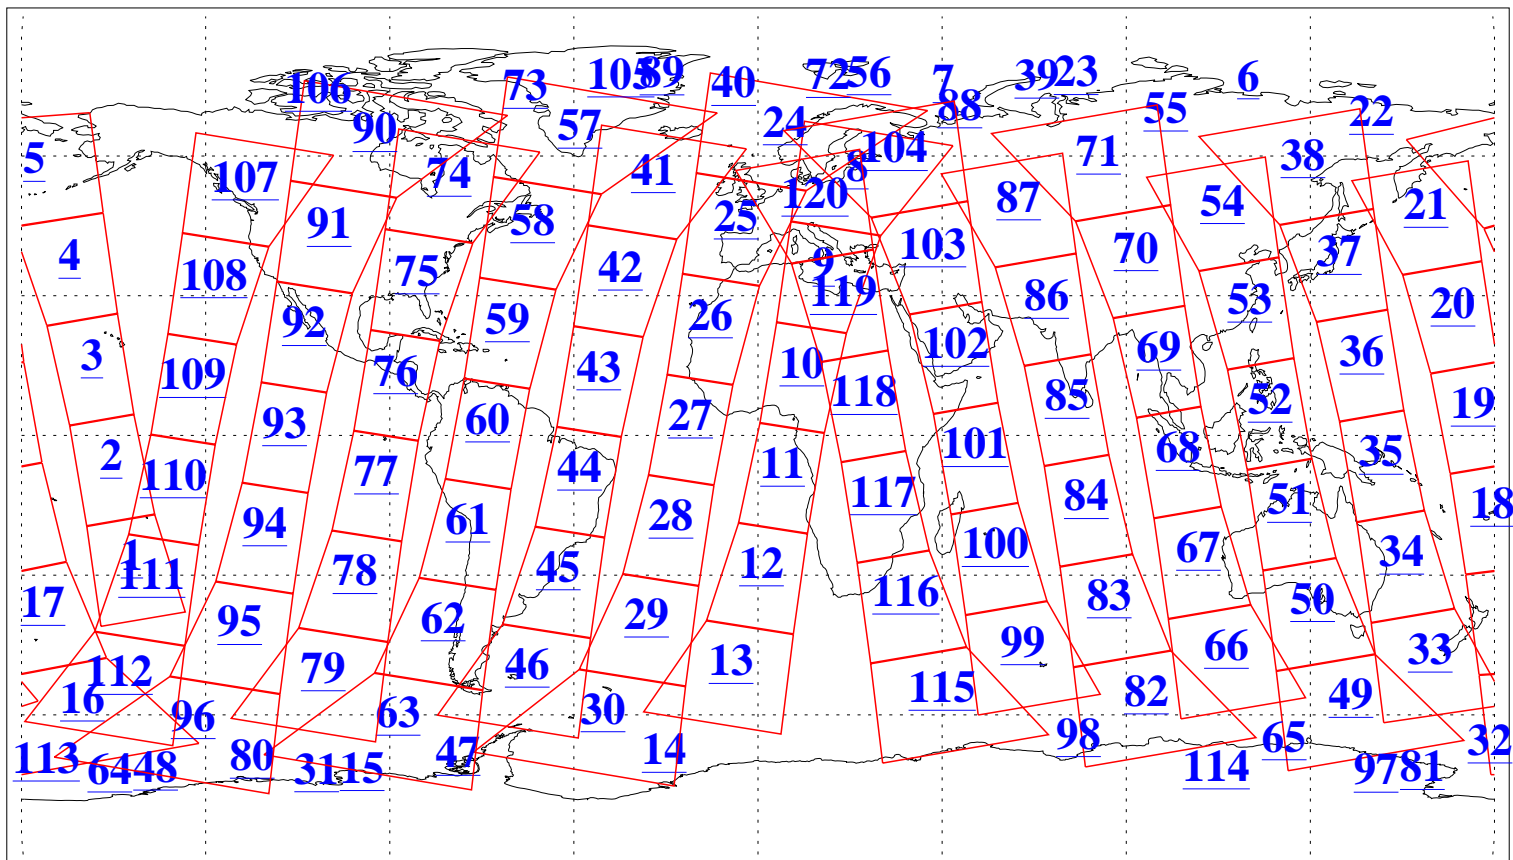

L1B Availability  
AMSU Granules: 240  
HSB Granules: 0  
AIRS Granules: 240

7 Jan 2010  
DoY 7  
Aqua Day 2805  
Granules: 1 to 120

Granules: 121 to 240

Legend: AMSU Available, HSB Available, AIRS Available

L1B Availability  
AMSU Granules: 240  
HSB Granules: 0  
AIRS Granules: 240

7 Jan 2010  
DoY 7  
Aqua Day 2805  
Ascending Granules

Descending Granules

Legend: AMSU Available, HSB Available, AIRS Available

L1B Availability  
 AMSU Granules: 240  
 HSB Granules: 0  
 AIRS Granules: 240

7 Jan 2010  
 DoY 7  
 Aqua Day 2805

Northern Hemisphere Granules

Southern Hemisphere Granules

Legend: AMSU Available, HSB Available, AIRS Available