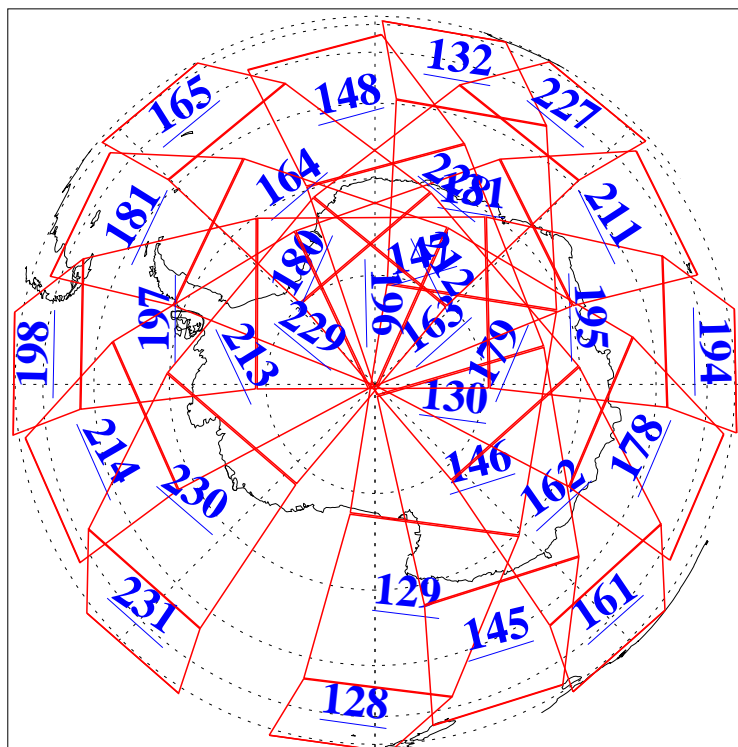

L1B Availability  
AMSU Granules: 240  
HSB Granules: 0  
AIRS Granules: 240

7 Jan 2010  
DoY 7  
Aqua Day 2805  
Granules: 1 to 120

Granules: 121 to 240

Legend: AMSU Available, HSB Available, AIRS Available

L1B Availability  
AMSU Granules: 240  
HSB Granules: 0  
AIRS Granules: 240

7 Jan 2010  
DoY 7  
Aqua Day 2805  
Ascending Granules

Descending Granules

Legend: AMSU Available, HSB Available, AIRS Available

L1B Availability  
 AMSU Granules: 240  
 HSB Granules: 0  
 AIRS Granules: 240

7 Jan 2010  
 DoY 7  
 Aqua Day 2805

Northern Hemisphere Granules

Southern Hemisphere Granules

Legend: AMSU Available, HSB Available, AIRS Available