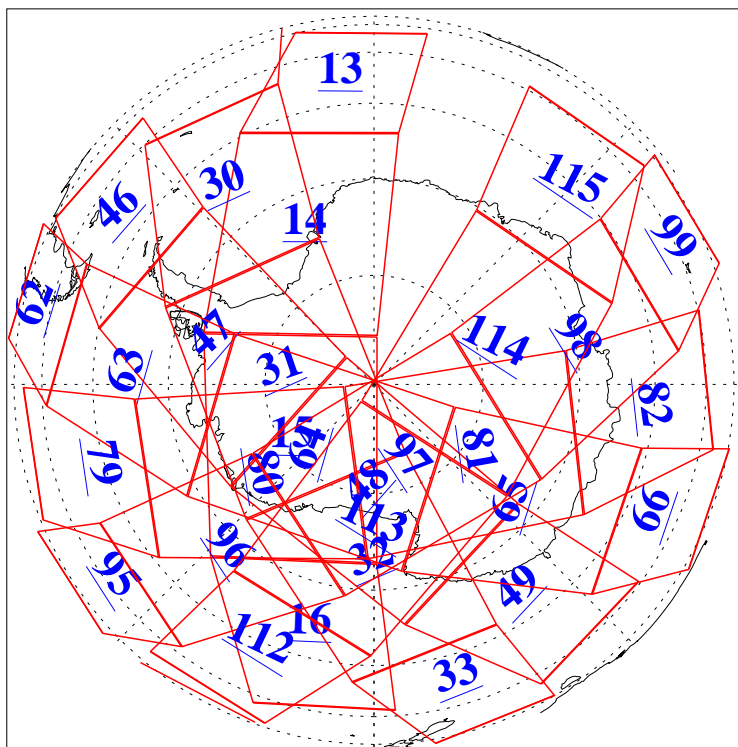

L1B Availability  
AMSU Granules: 240  
HSB Granules: 0  
AIRS Granules: 240

7 Jan 2010  
DoY 7  
Aqua Day 2805  
Granules: 1 to 120

Granules: 121 to 240

Legend: AMSU Available, HSB Available, AIRS Available

L1B Availability  
AMSU Granules: 240  
HSB Granules: 0  
AIRS Granules: 240

7 Jan 2010  
DoY 7  
Aqua Day 2805  
Ascending Granules

Descending Granules

Legend: AMSU Available, HSB Available, AIRS Available

L1B Availability  
 AMSU Granules: 240  
 HSB Granules: 0  
 AIRS Granules: 240

7 Jan 2010  
 DoY 7  
 Aqua Day 2805

Northern Hemisphere Granules

Southern Hemisphere Granules

Legend: AMSU Available, HSB Available, AIRS Available