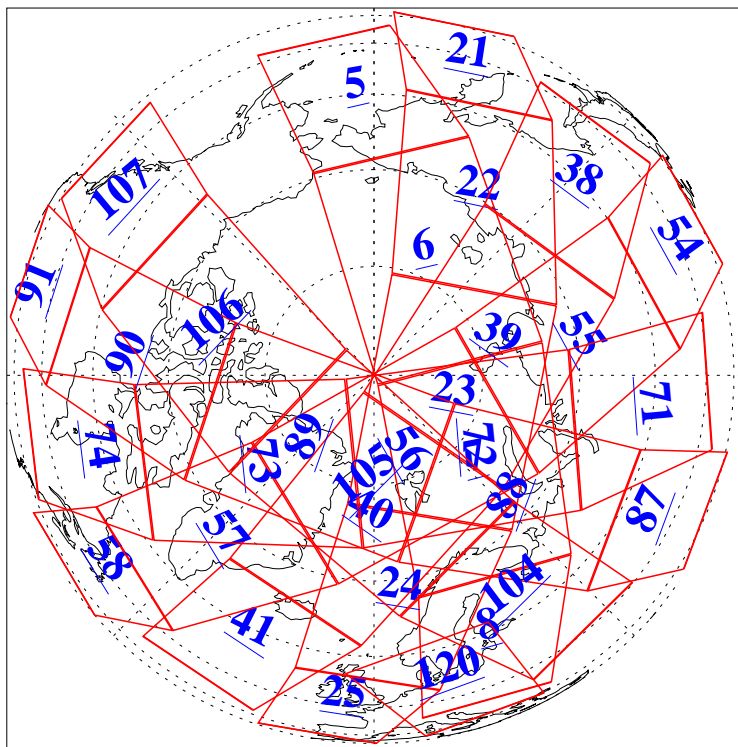

L1B Availability  
AMSU Granules: 240  
HSB Granules: 0  
AIRS Granules: 240

7 Jan 2010  
DoY 7  
Aqua Day 2805  
Granules: 1 to 120

Granules: 121 to 240

Legend: AMSU Available, HSB Available, AIRS Available

L1B Availability  
AMSU Granules: 240  
HSB Granules: 0  
AIRS Granules: 240

7 Jan 2010  
DoY 7  
Aqua Day 2805  
Ascending Granules

Descending Granules

Legend: AMSU Available, HSB Available, AIRS Available

L1B Availability  
 AMSU Granules: 240  
 HSB Granules: 0  
 AIRS Granules: 240

7 Jan 2010  
 DoY 7  
 Aqua Day 2805

Northern Hemisphere Granules

Southern Hemisphere Granules

Legend: AMSU Available, HSB Available, AIRS Available