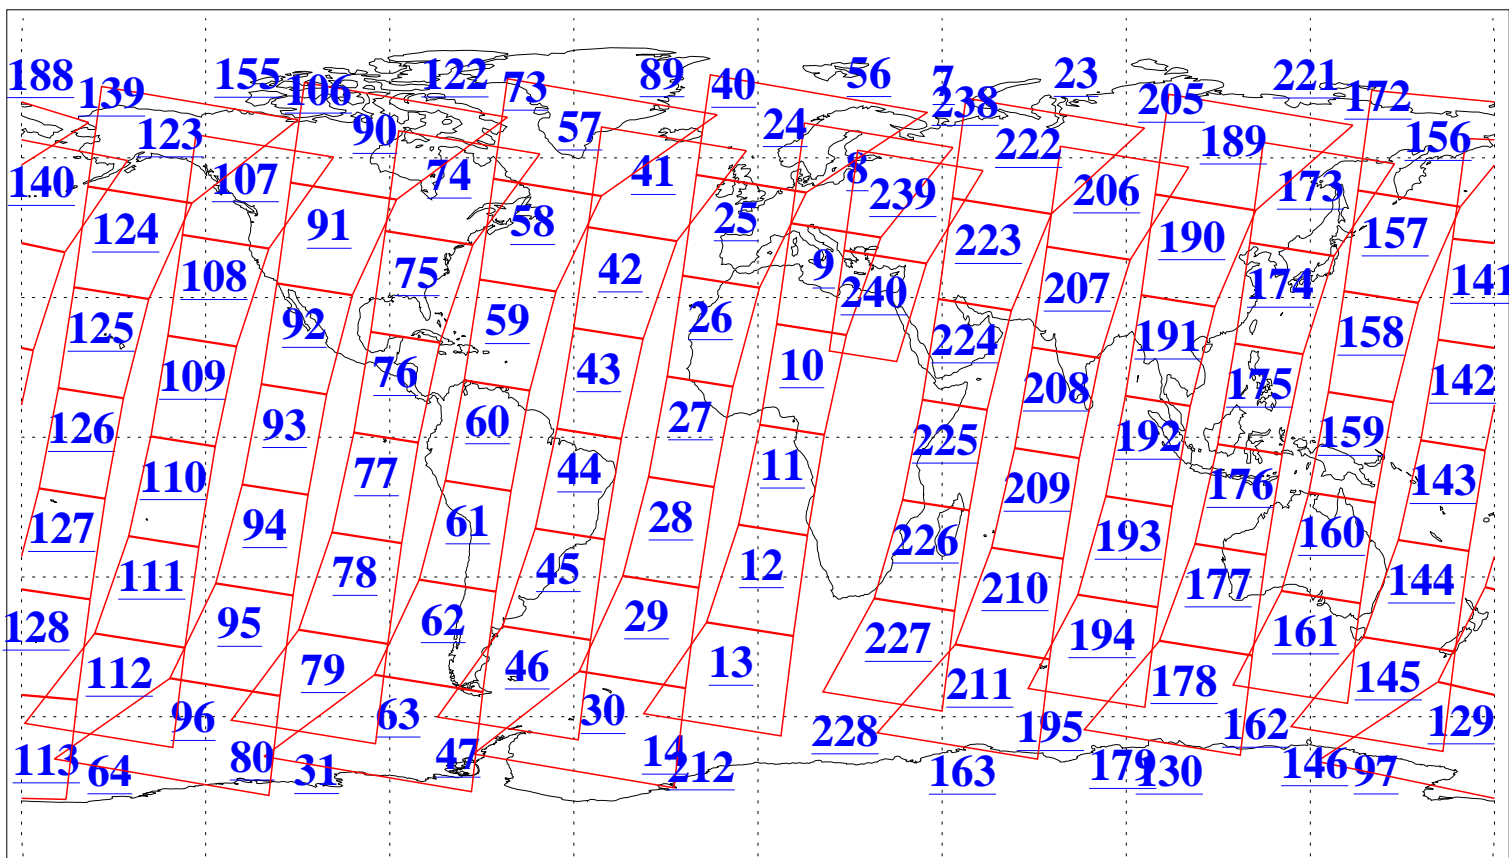

L1B Availability  
AMSU Granules: 240  
HSB Granules: 0  
AIRS Granules: 240

7 Jan 2010  
DoY 7  
Aqua Day 2805  
Granules: 1 to 120

Granules: 121 to 240

Legend: AMSU Available, HSB Available, AIRS Available

L1B Availability  
AMSU Granules: 240  
HSB Granules: 0  
AIRS Granules: 240

7 Jan 2010  
DoY 7  
Aqua Day 2805  
Ascending Granules

Descending Granules

Legend: AMSU Available, HSB Available, AIRS Available

L1B Availability  
 AMSU Granules: 240  
 HSB Granules: 0  
 AIRS Granules: 240

7 Jan 2010  
 DoY 7  
 Aqua Day 2805

Northern Hemisphere Granules

Southern Hemisphere Granules

Legend: AMSU Available, HSB Available, AIRS Available