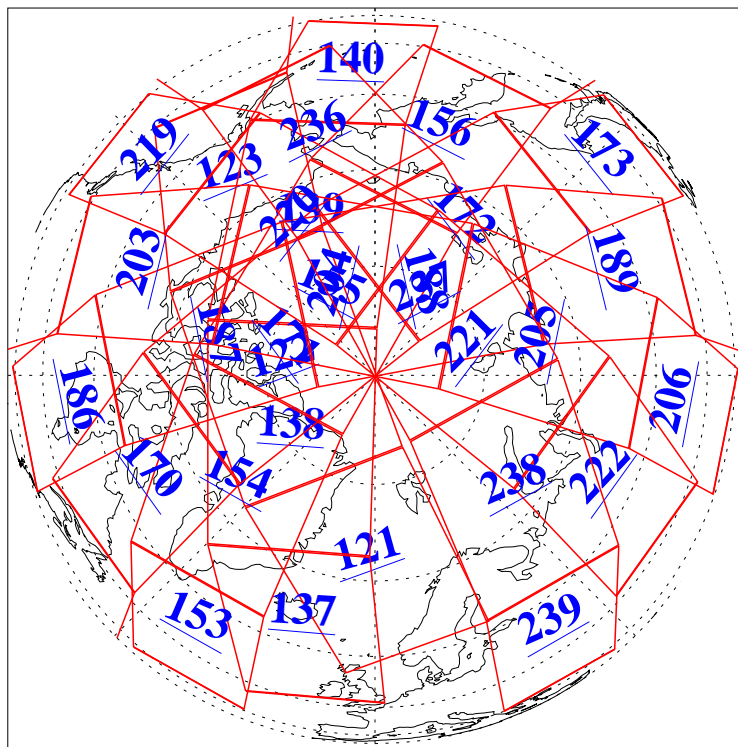

L1B Availability  
AMSU Granules: 240  
HSB Granules: 0  
AIRS Granules: 240

7 Jan 2010  
DoY 7  
Aqua Day 2805  
Granules: 1 to 120

Granules: 121 to 240

Legend: AMSU Available, HSB Available, AIRS Available

L1B Availability  
AMSU Granules: 240  
HSB Granules: 0  
AIRS Granules: 240

7 Jan 2010  
DoY 7  
Aqua Day 2805  
Ascending Granules

Descending Granules

Legend: AMSU Available, HSB Available, AIRS Available

L1B Availability  
 AMSU Granules: 240  
 HSB Granules: 0  
 AIRS Granules: 240

7 Jan 2010  
 DoY 7  
 Aqua Day 2805

Northern Hemisphere Granules

Southern Hemisphere Granules

Legend: AMSU Available, HSB Available, AIRS Available