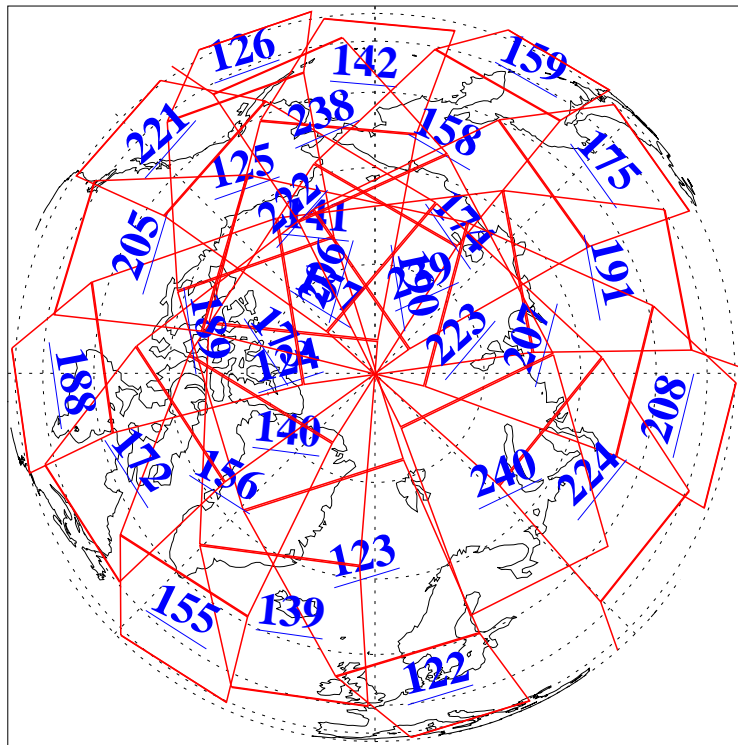

L1B Availability  
AMSU Granules: 240  
HSB Granules: 0  
AIRS Granules: 240

5 Jan 2010  
DoY 5  
Aqua Day 2803  
Granules: 1 to 120

Granules: 121 to 240

Legend: AMSU Available, HSB Available, AIRS Available

L1B Availability  
AMSU Granules: 240  
HSB Granules: 0  
AIRS Granules: 240

5 Jan 2010  
DoY 5  
Aqua Day 2803

Ascending Granules

Descending Granules

Legend: AMSU Available, HSB Available, AIRS Available

L1B Availability  
 AMSU Granules: 240  
 HSB Granules: 0  
 AIRS Granules: 240

5 Jan 2010  
 DoY 5  
 Aqua Day 2803

Northern Hemisphere Granules

Southern Hemisphere Granules

Legend: AMSU Available, HSB Available, AIRS Available