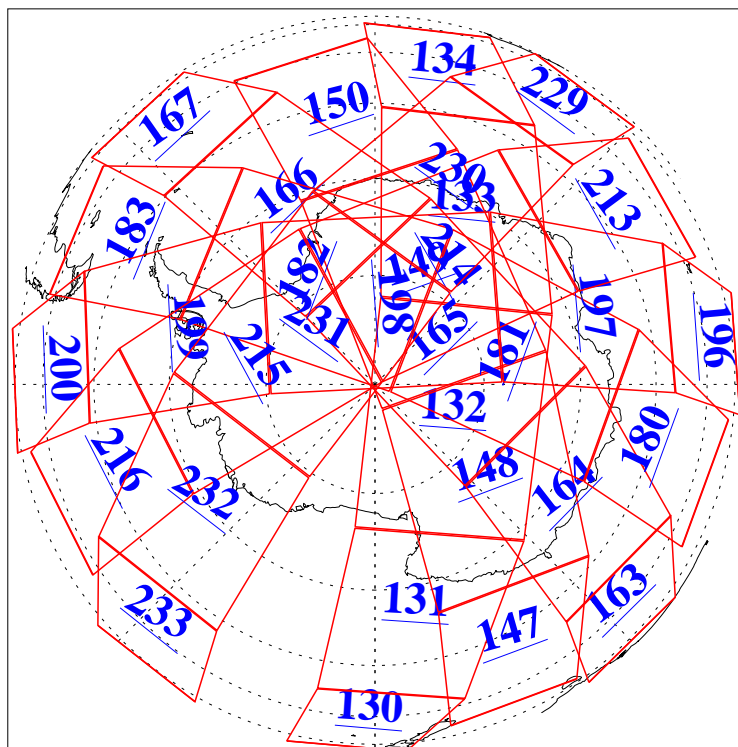

L1B Availability  
AMSU Granules: 240  
HSB Granules: 0  
AIRS Granules: 240

5 Jan 2010  
DoY 5  
Aqua Day 2803

Ascending Granules

Descending Granules

Legend: AMSU Available, HSB Available, AIRS Available

L1B Availability  
 AMSU Granules: 240  
 HSB Granules: 0  
 AIRS Granules: 240

5 Jan 2010  
 DoY 5  
 Aqua Day 2803

Northern Hemisphere Granules

Southern Hemisphere Granules

Legend: AMSU Available, HSB Available, AIRS Available