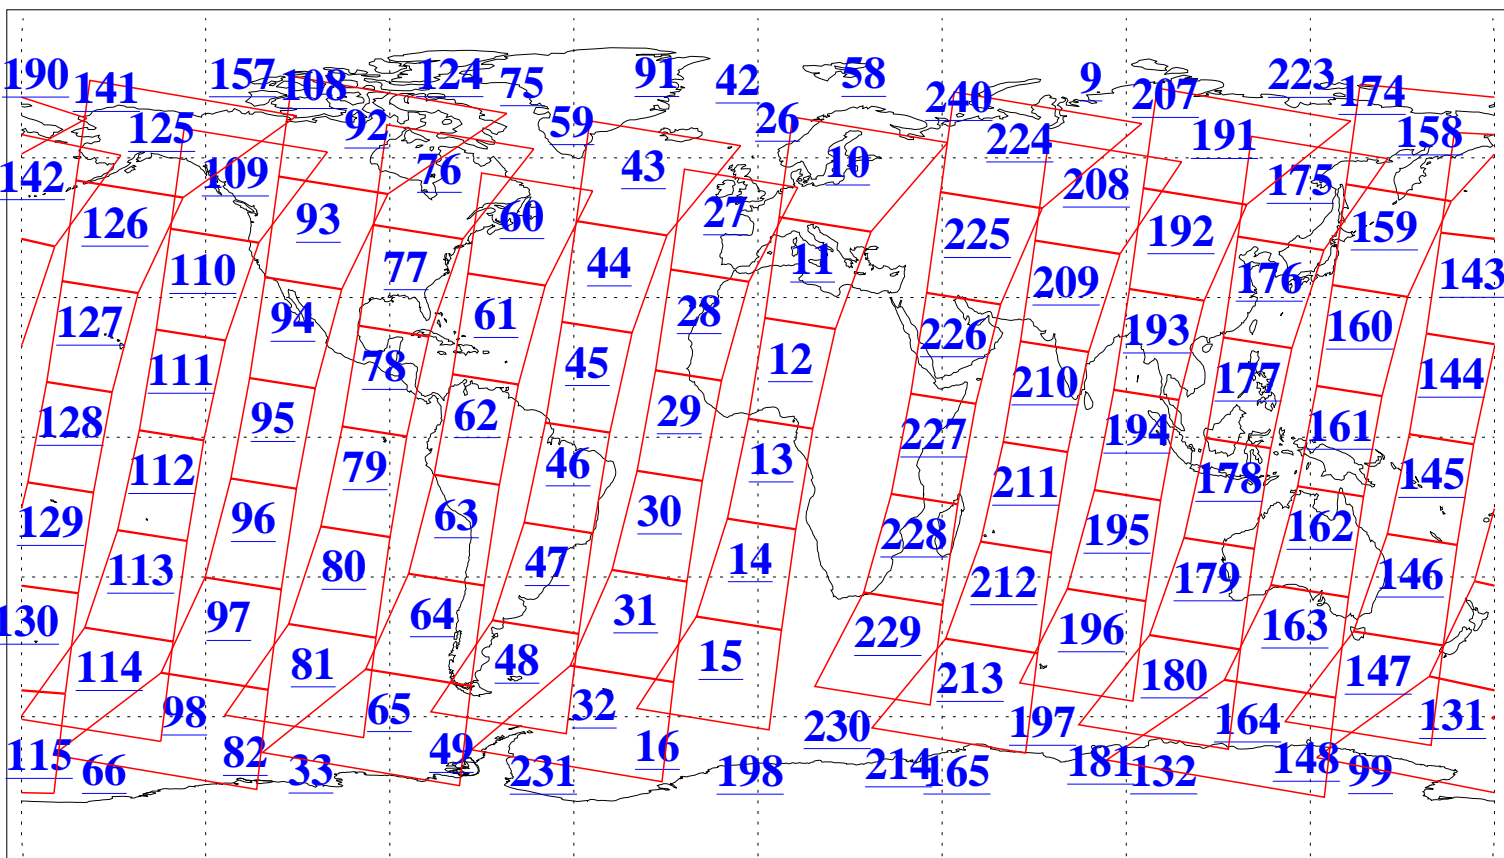

L1B Availability  
AMSU Granules: 240  
HSB Granules: 0  
AIRS Granules: 240

5 Jan 2010  
DoY 5  
Aqua Day 2803  
Granules: 1 to 120

Granules: 121 to 240

Legend: AMSU Available, HSB Available, AIRS Available

L1B Availability  
AMSU Granules: 240  
HSB Granules: 0  
AIRS Granules: 240

5 Jan 2010  
DoY 5  
Aqua Day 2803

Ascending Granules

Descending Granules

Legend: AMSU Available, HSB Available, AIRS Available

L1B Availability  
 AMSU Granules: 240  
 HSB Granules: 0  
 AIRS Granules: 240

5 Jan 2010  
 DoY 5  
 Aqua Day 2803

Northern Hemisphere Granules

Southern Hemisphere Granules

Legend: AMSU Available, HSB Available, AIRS Available