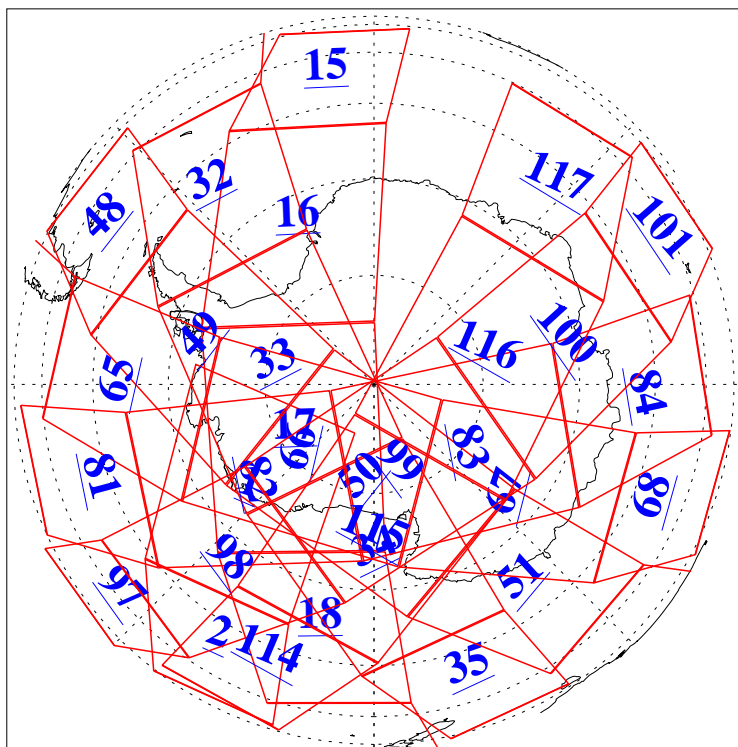

L1B Availability  
AMSU Granules: 240  
HSB Granules: 0  
AIRS Granules: 240

5 Jan 2010  
DoY 5  
Aqua Day 2803  
Granules: 1 to 120

Granules: 121 to 240

Legend: AMSU Available, HSB Available, AIRS Available

L1B Availability  
AMSU Granules: 240  
HSB Granules: 0  
AIRS Granules: 240

5 Jan 2010  
DoY 5  
Aqua Day 2803

Ascending Granules

Descending Granules

Legend: AMSU Available, HSB Available, AIRS Available

L1B Availability  
 AMSU Granules: 240  
 HSB Granules: 0  
 AIRS Granules: 240

5 Jan 2010  
 DoY 5  
 Aqua Day 2803

Northern Hemisphere Granules

Southern Hemisphere Granules

Legend: AMSU Available, HSB Available, AIRS Available