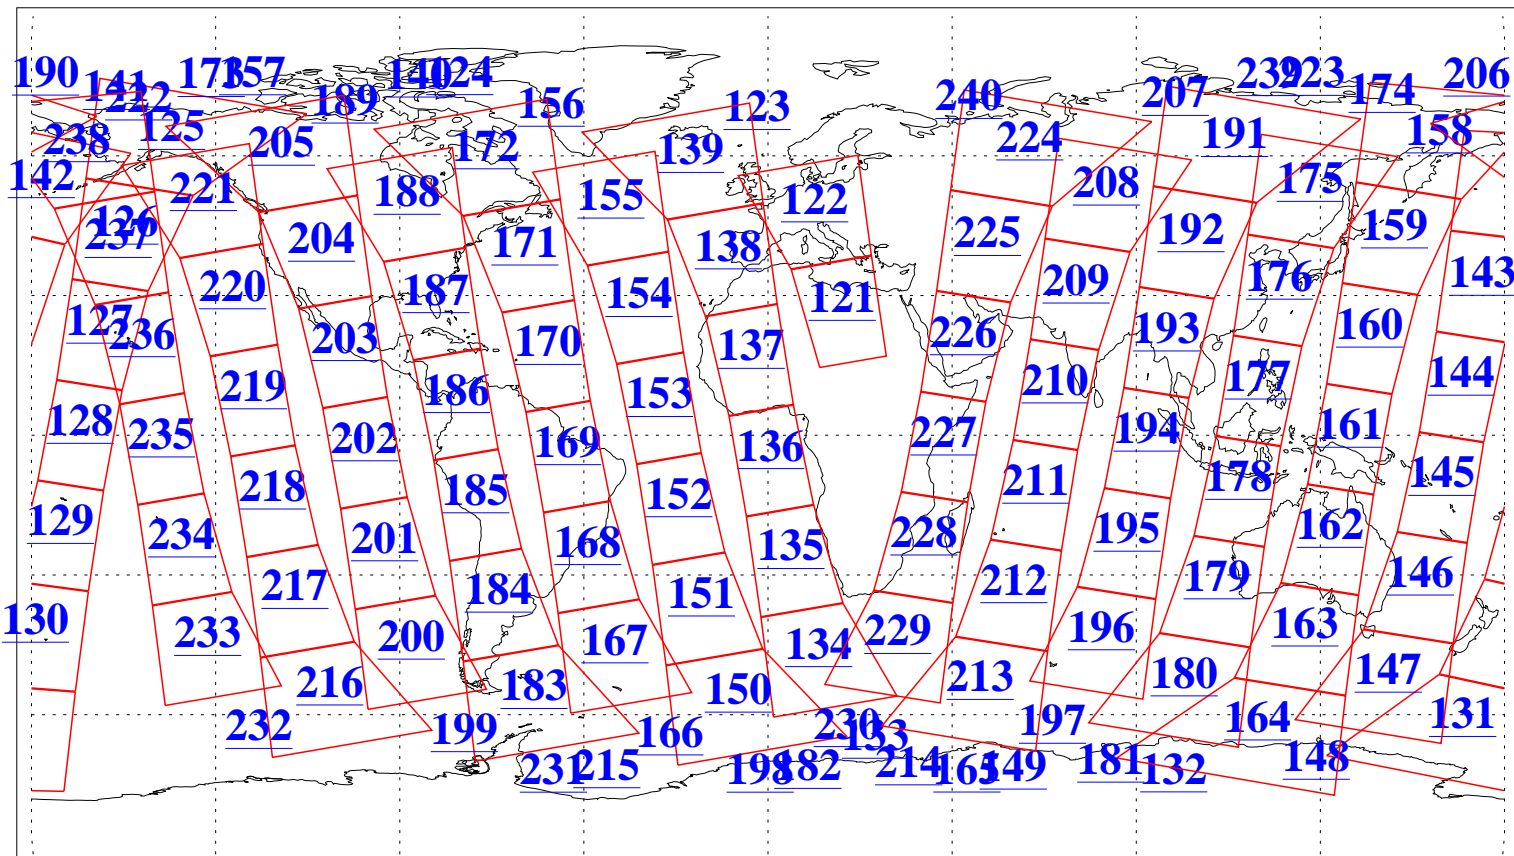

L1B Availability  
AMSU Granules: 240  
HSB Granules: 0  
AIRS Granules: 240

5 Jan 2010  
DoY 5  
Aqua Day 2803  
Granules: 1 to 120

Granules: 121 to 240

Legend: AMSU Available, HSB Available, AIRS Available

L1B Availability  
AMSU Granules: 240  
HSB Granules: 0  
AIRS Granules: 240

5 Jan 2010  
DoY 5  
Aqua Day 2803

Ascending Granules

Descending Granules

Legend: AMSU Available, HSB Available, AIRS Available

L1B Availability  
 AMSU Granules: 240  
 HSB Granules: 0  
 AIRS Granules: 240

5 Jan 2010  
 DoY 5  
 Aqua Day 2803

Northern Hemisphere Granules

Southern Hemisphere Granules

Legend: AMSU Available, HSB Available, AIRS Available