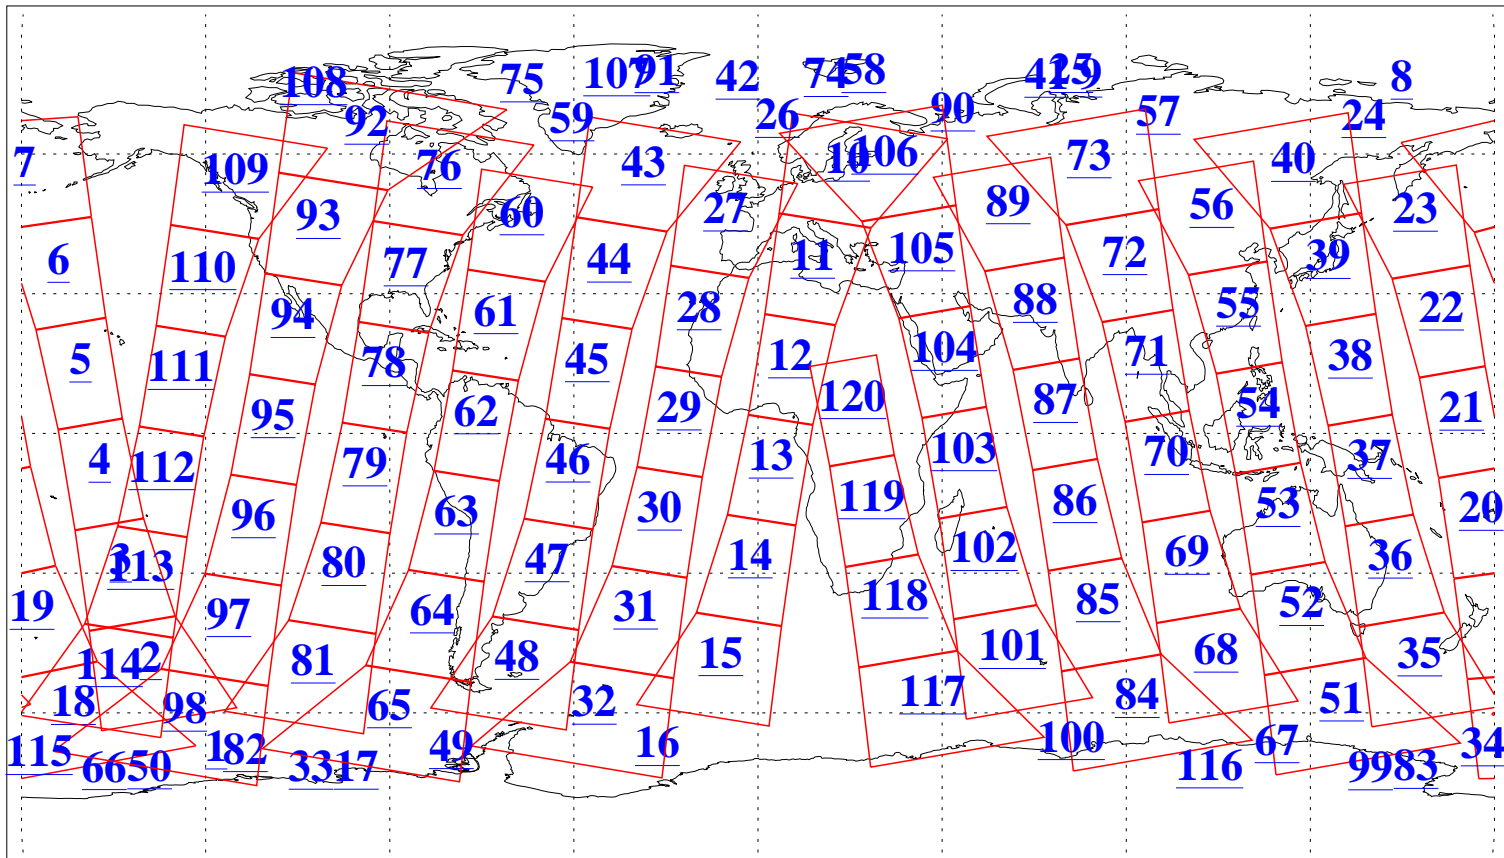

L1B Availability  
AMSU Granules: 240  
HSB Granules: 0  
AIRS Granules: 240

5 Jan 2010  
DoY 5  
Aqua Day 2803  
Granules: 1 to 120

Granules: 121 to 240

Legend: AMSU Available, HSB Available, AIRS Available

L1B Availability  
AMSU Granules: 240  
HSB Granules: 0  
AIRS Granules: 240

5 Jan 2010  
DoY 5  
Aqua Day 2803

Ascending Granules

Descending Granules

Legend: AMSU Available, HSB Available, AIRS Available

L1B Availability  
 AMSU Granules: 240  
 HSB Granules: 0  
 AIRS Granules: 240

5 Jan 2010  
 DoY 5  
 Aqua Day 2803

Northern Hemisphere Granules

Southern Hemisphere Granules

Legend: AMSU Available, HSB Available, AIRS Available