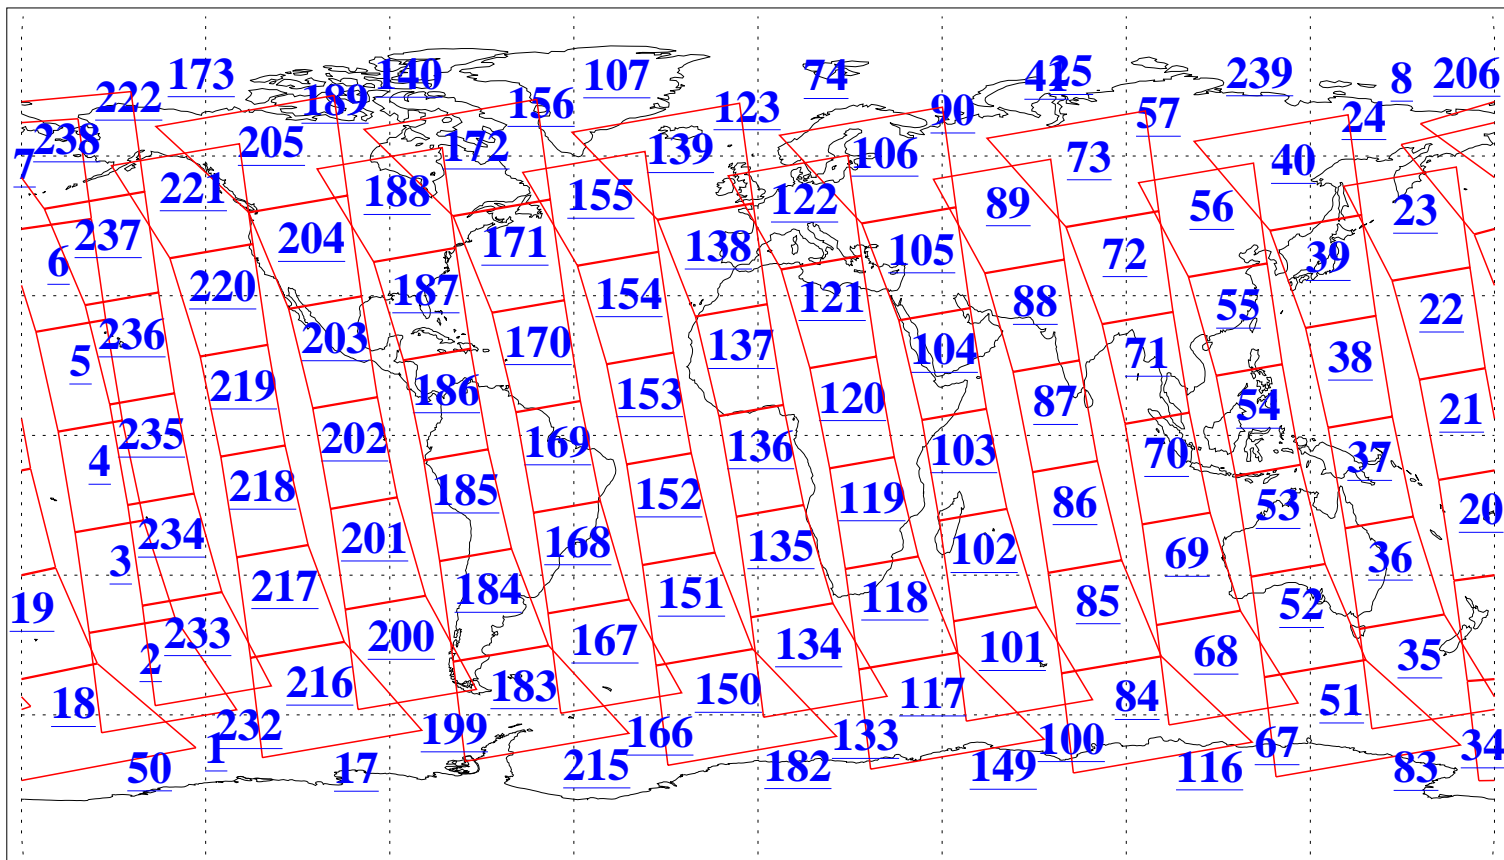

L1B Availability  
AMSU Granules: 240  
HSB Granules: 0  
AIRS Granules: 240

5 Jan 2010  
DoY 5  
Aqua Day 2803  
Granules: 1 to 120

Granules: 121 to 240

Legend: AMSU Available, HSB Available, AIRS Available

L1B Availability  
AMSU Granules: 240  
HSB Granules: 0  
AIRS Granules: 240

5 Jan 2010  
DoY 5  
Aqua Day 2803

Ascending Granules

Descending Granules

Legend: AMSU Available, HSB Available, AIRS Available

L1B Availability  
 AMSU Granules: 240  
 HSB Granules: 0  
 AIRS Granules: 240

5 Jan 2010  
 DoY 5  
 Aqua Day 2803

Northern Hemisphere Granules

Southern Hemisphere Granules

Legend: AMSU Available, HSB Available, AIRS Available