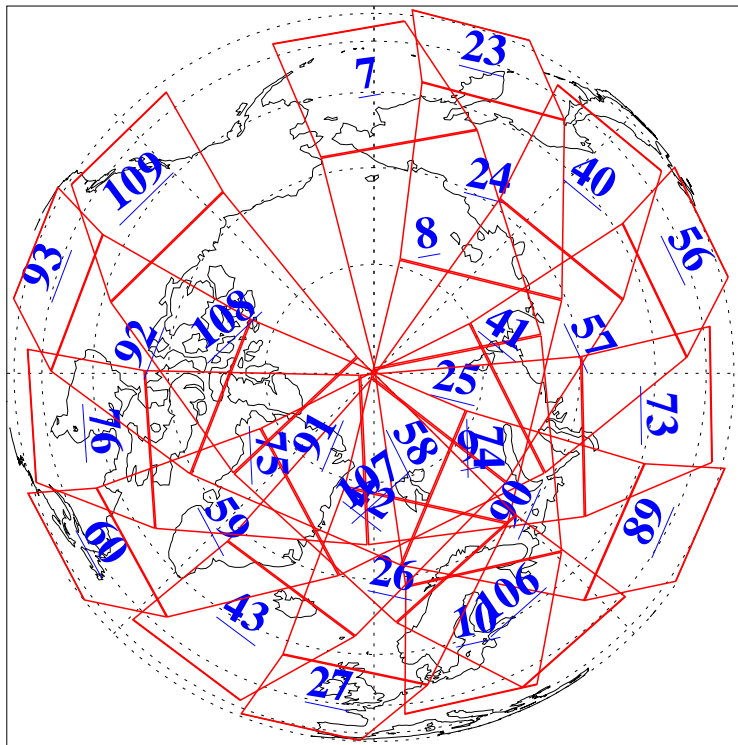

L1B Availability  
AMSU Granules: 240  
HSB Granules: 0  
AIRS Granules: 240

5 Jan 2010  
DoY 5  
Aqua Day 2803  
Granules: 1 to 120

Granules: 121 to 240

Legend: AMSU Available, HSB Available, AIRS Available

L1B Availability  
AMSU Granules: 240  
HSB Granules: 0  
AIRS Granules: 240

5 Jan 2010  
DoY 5  
Aqua Day 2803

Ascending Granules

Descending Granules

Legend: AMSU Available, HSB Available, AIRS Available

L1B Availability  
 AMSU Granules: 240  
 HSB Granules: 0  
 AIRS Granules: 240

5 Jan 2010  
 DoY 5  
 Aqua Day 2803

Northern Hemisphere Granules

Southern Hemisphere Granules

Legend: AMSU Available, HSB Available, AIRS Available