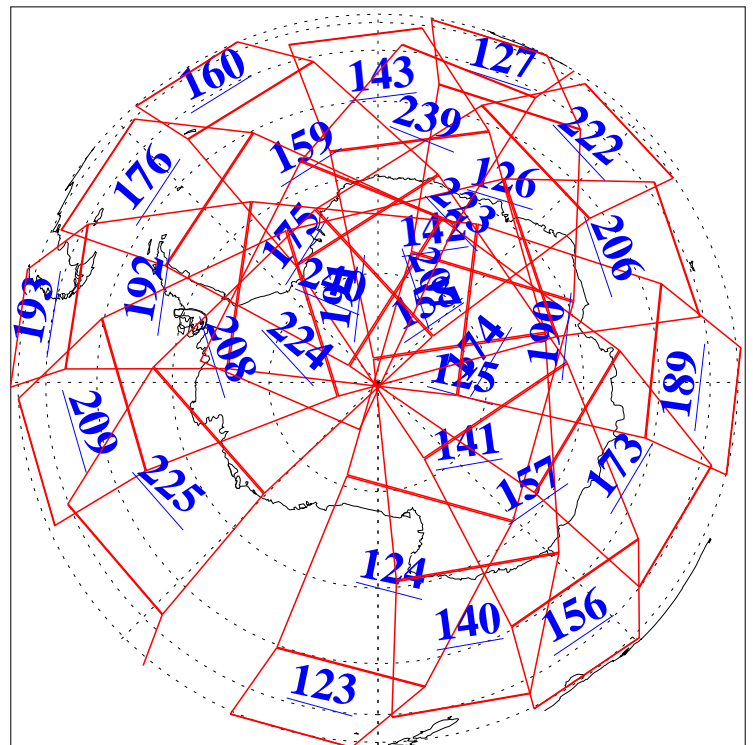

L1B Availability  
AMSU Granules: 240  
HSB Granules: 0  
AIRS Granules: 240

4 Jan 2010  
DoY 4  
Aqua Day 2802  
Granules: 1 to 120

Granules: 121 to 240

Legend: AMSU Available, HSB Available, AIRS Available

L1B Availability  
AMSU Granules: 240  
HSB Granules: 0  
AIRS Granules: 240

4 Jan 2010  
DoY 4  
Aqua Day 2802  
Ascending Granules

Descending Granules

Legend: AMSU Available, HSB Available, AIRS Available

L1B Availability  
 AMSU Granules: 240  
 HSB Granules: 0  
 AIRS Granules: 240

4 Jan 2010  
 DoY 4  
 Aqua Day 2802

Northern Hemisphere Granules

Southern Hemisphere Granules

Legend: AMSU Available, HSB Available, AIRS Available