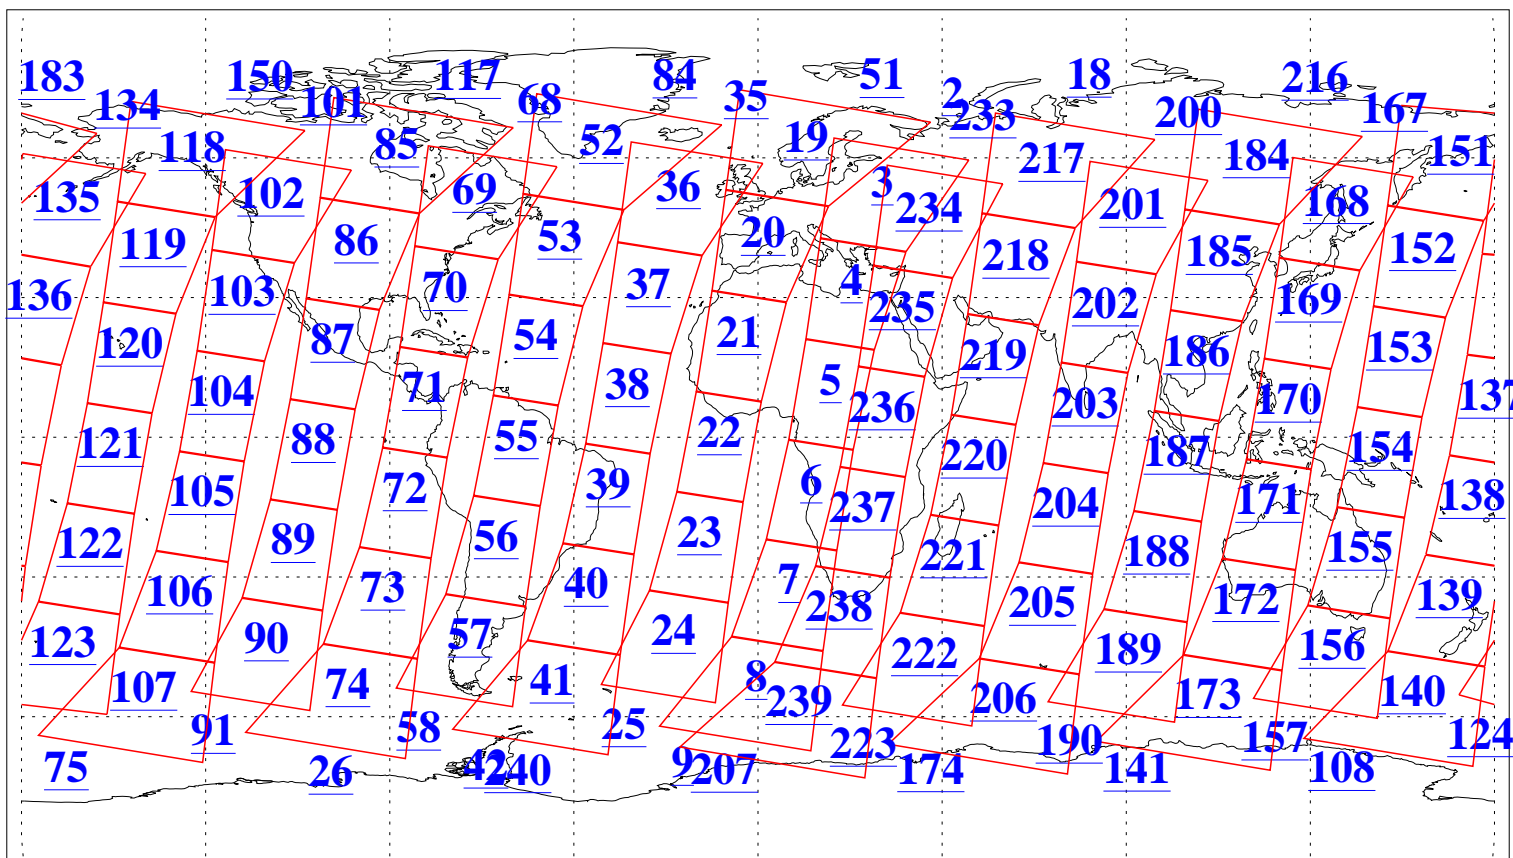

L1B Availability  
AMSU Granules: 240  
HSB Granules: 0  
AIRS Granules: 240

4 Jan 2010  
DoY 4  
Aqua Day 2802  
Granules: 1 to 120

Granules: 121 to 240

Legend: AMSU Available, HSB Available, AIRS Available

L1B Availability  
AMSU Granules: 240  
HSB Granules: 0  
AIRS Granules: 240

4 Jan 2010  
DoY 4  
Aqua Day 2802  
Ascending Granules

Descending Granules

Legend: AMSU Available, HSB Available, AIRS Available

L1B Availability  
 AMSU Granules: 240  
 HSB Granules: 0  
 AIRS Granules: 240

4 Jan 2010  
 DoY 4  
 Aqua Day 2802

Northern Hemisphere Granules

Southern Hemisphere Granules

Legend: AMSU Available, HSB Available, AIRS Available