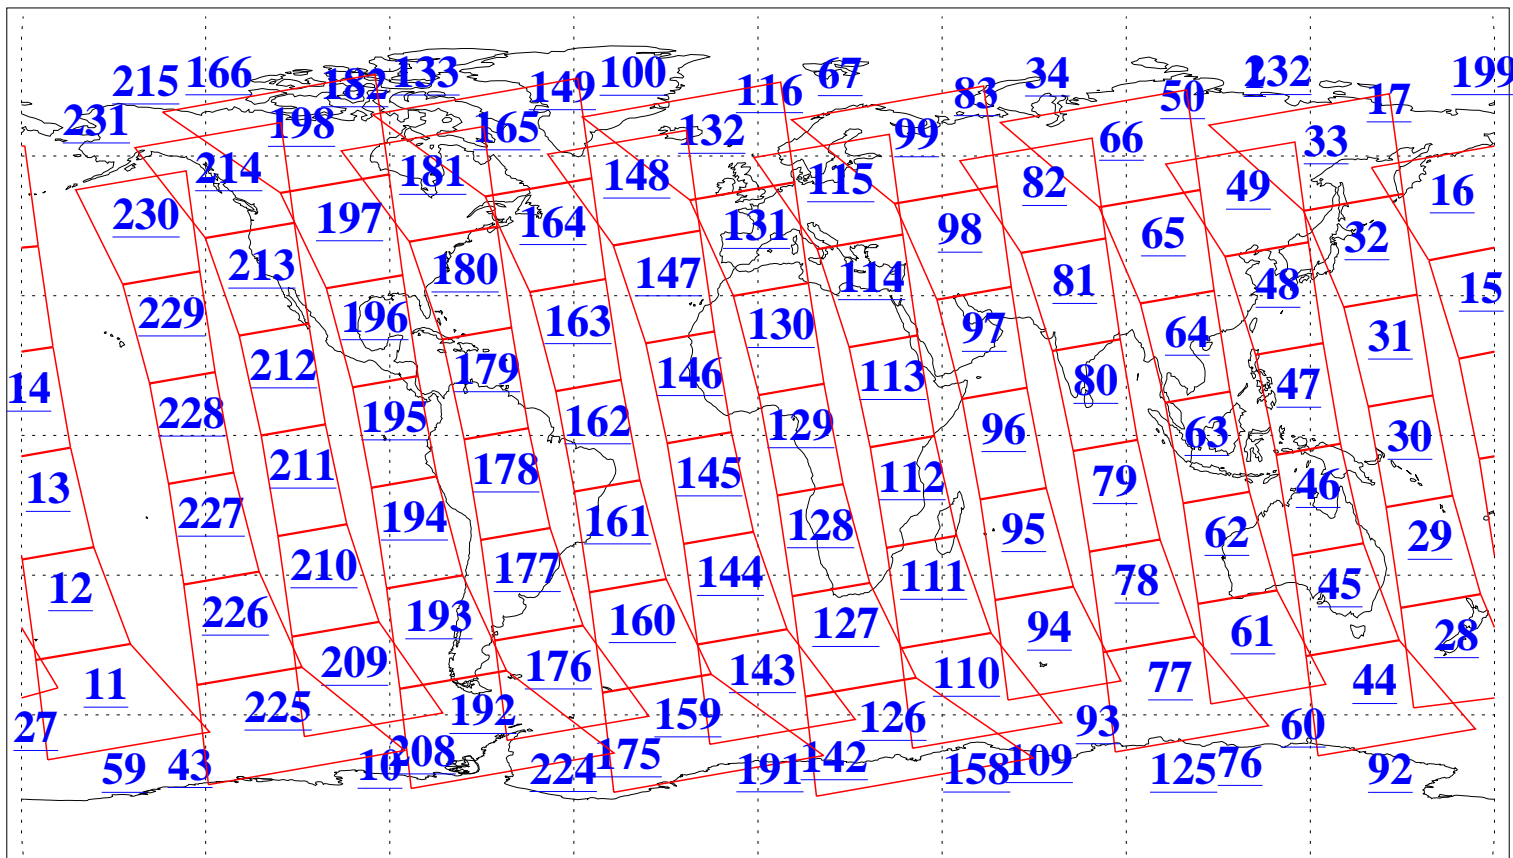

L1B Availability  
AMSU Granules: 240  
HSB Granules: 0  
AIRS Granules: 240

4 Jan 2010  
DoY 4  
Aqua Day 2802  
Granules: 1 to 120

Granules: 121 to 240

Legend: AMSU Available, HSB Available, AIRS Available

L1B Availability  
AMSU Granules: 240  
HSB Granules: 0  
AIRS Granules: 240

4 Jan 2010  
DoY 4  
Aqua Day 2802  
Ascending Granules

Descending Granules

Legend: AMSU Available, HSB Available, AIRS Available

L1B Availability  
 AMSU Granules: 240  
 HSB Granules: 0  
 AIRS Granules: 240

4 Jan 2010  
 DoY 4  
 Aqua Day 2802

Northern Hemisphere Granules

Southern Hemisphere Granules

Legend: AMSU Available, HSB Available, AIRS Available