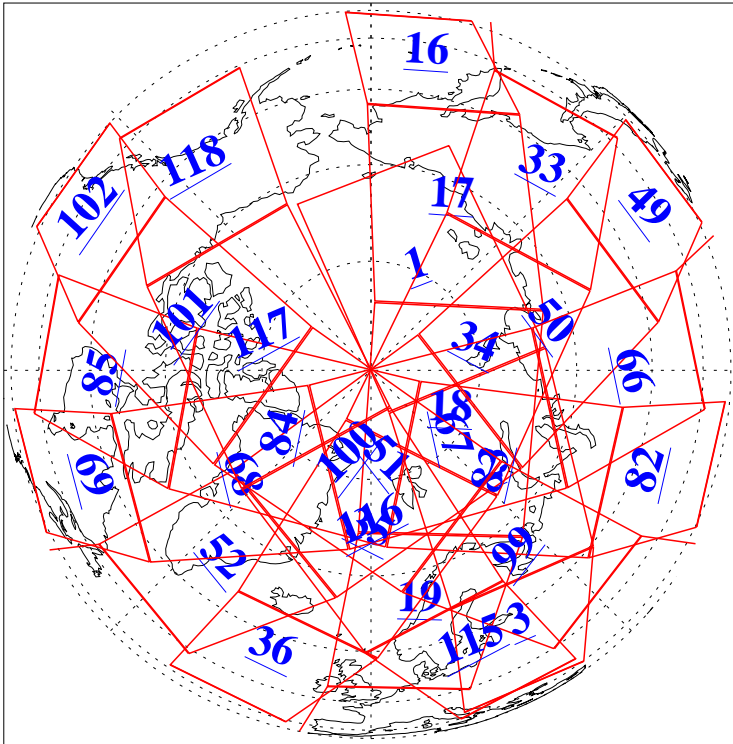

L1B Availability  
AMSU Granules: 240  
HSB Granules: 0  
AIRS Granules: 240

4 Jan 2010  
DoY 4  
Aqua Day 2802  
Granules: 1 to 120

Granules: 121 to 240

Legend: AMSU Available, HSB Available, AIRS Available

L1B Availability  
AMSU Granules: 240  
HSB Granules: 0  
AIRS Granules: 240

4 Jan 2010  
DoY 4  
Aqua Day 2802  
Ascending Granules

Descending Granules

Legend: AMSU Available, HSB Available, AIRS Available

L1B Availability  
 AMSU Granules: 240  
 HSB Granules: 0  
 AIRS Granules: 240

4 Jan 2010  
 DoY 4  
 Aqua Day 2802

Northern Hemisphere Granules

Southern Hemisphere Granules

Legend: AMSU Available, HSB Available, AIRS Available