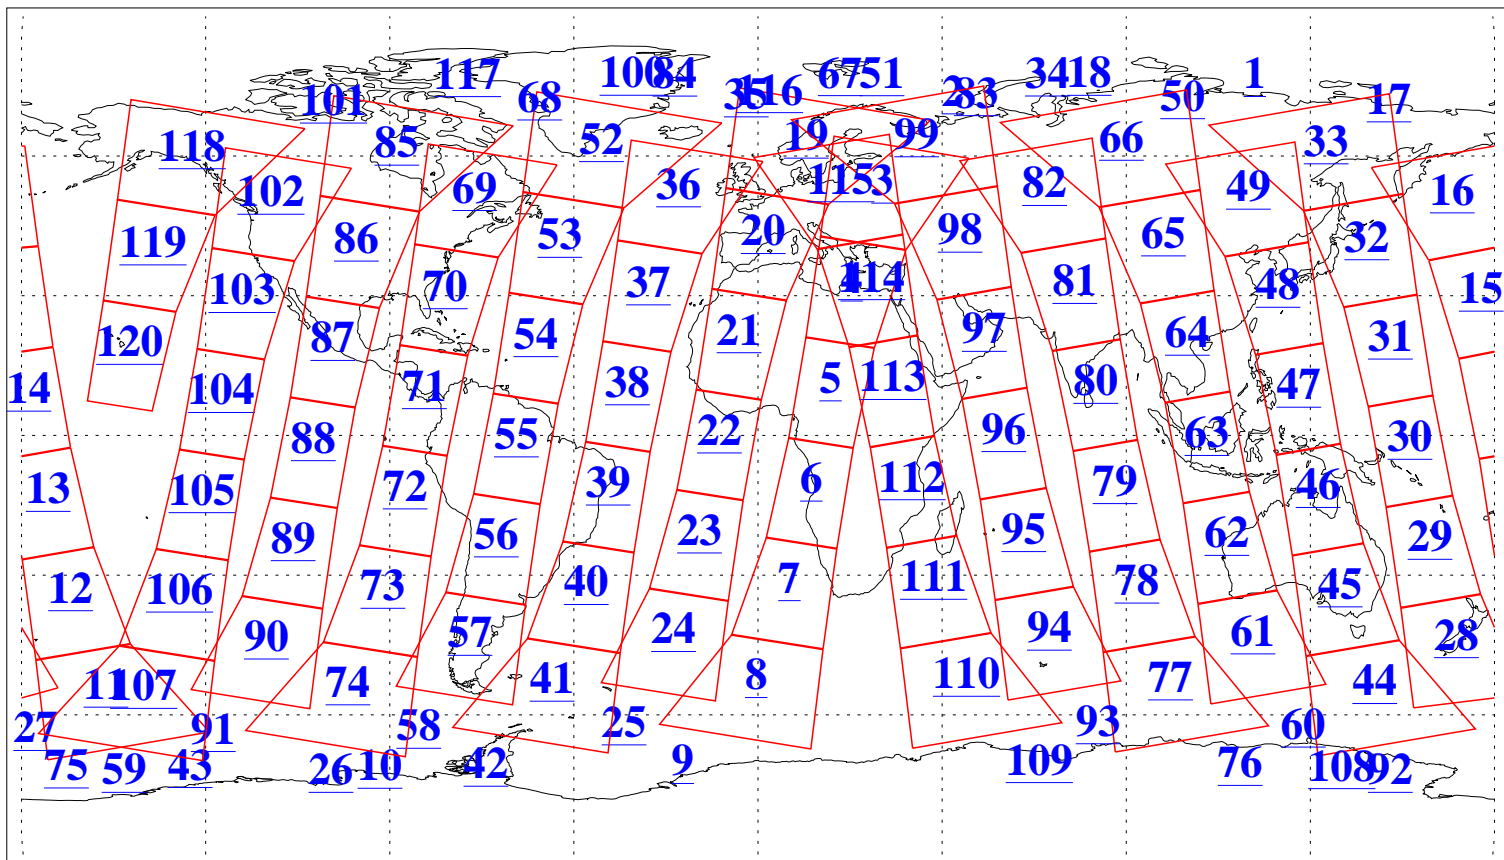

L1B Availability  
AMSU Granules: 240  
HSB Granules: 0  
AIRS Granules: 240

4 Jan 2010  
DoY 4  
Aqua Day 2802  
Granules: 1 to 120

Granules: 121 to 240

Legend: AMSU Available, HSB Available, AIRS Available

L1B Availability  
AMSU Granules: 240  
HSB Granules: 0  
AIRS Granules: 240

4 Jan 2010  
DoY 4  
Aqua Day 2802  
Ascending Granules

Descending Granules

Legend: AMSU Available, HSB Available, AIRS Available

L1B Availability  
 AMSU Granules: 240  
 HSB Granules: 0  
 AIRS Granules: 240

4 Jan 2010  
 DoY 4  
 Aqua Day 2802

Northern Hemisphere Granules

Southern Hemisphere Granules

Legend: AMSU Available, HSB Available, AIRS Available