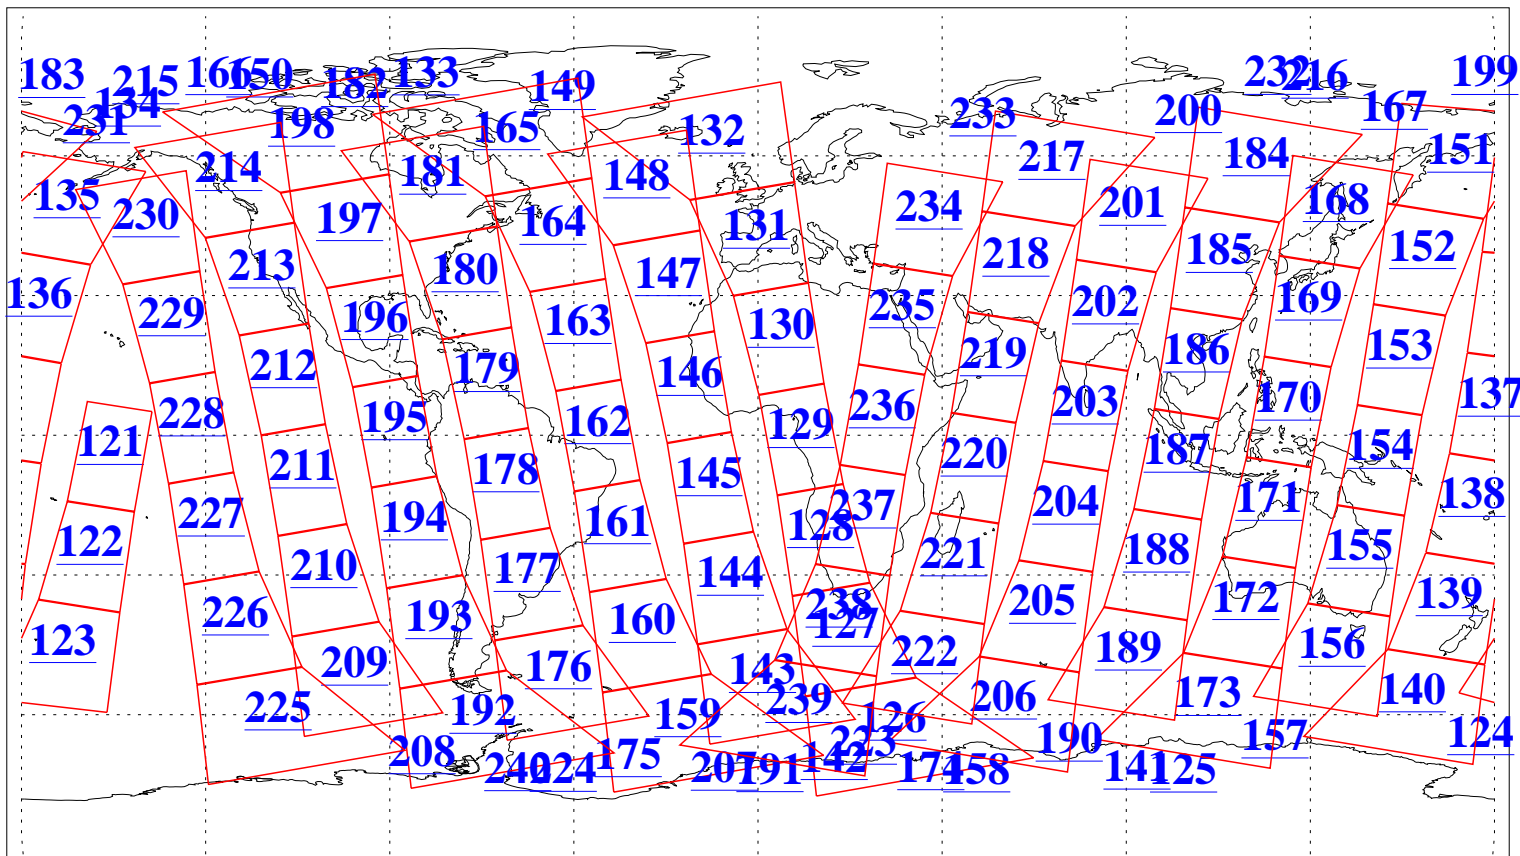

L1B Availability  
AMSU Granules: 240  
HSB Granules: 0  
AIRS Granules: 240

4 Jan 2010  
DoY 4  
Aqua Day 2802  
Granules: 1 to 120

Granules: 121 to 240

Legend: AMSU Available, HSB Available, AIRS Available

L1B Availability  
AMSU Granules: 240  
HSB Granules: 0  
AIRS Granules: 240

4 Jan 2010  
DoY 4  
Aqua Day 2802  
Ascending Granules

Descending Granules

Legend: AMSU Available, HSB Available, AIRS Available

L1B Availability  
 AMSU Granules: 240  
 HSB Granules: 0  
 AIRS Granules: 240

4 Jan 2010  
 DoY 4  
 Aqua Day 2802

Northern Hemisphere Granules

Southern Hemisphere Granules

Legend: AMSU Available, HSB Available, AIRS Available