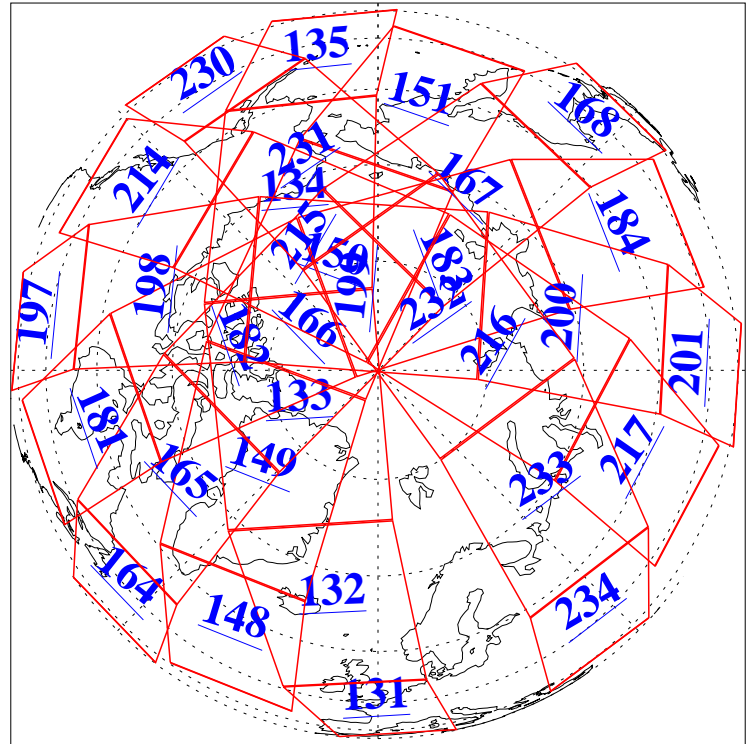

L1B Availability  
AMSU Granules: 240  
HSB Granules: 0  
AIRS Granules: 240

4 Jan 2010  
DoY 4  
Aqua Day 2802  
Granules: 1 to 120

Granules: 121 to 240

Legend: AMSU Available, HSB Available, AIRS Available

L1B Availability  
AMSU Granules: 240  
HSB Granules: 0  
AIRS Granules: 240

4 Jan 2010  
DoY 4  
Aqua Day 2802  
Ascending Granules

Descending Granules

Legend: AMSU Available, HSB Available, AIRS Available

L1B Availability  
 AMSU Granules: 240  
 HSB Granules: 0  
 AIRS Granules: 240

4 Jan 2010  
 DoY 4  
 Aqua Day 2802

Northern Hemisphere Granules

Southern Hemisphere Granules

Legend: AMSU Available, HSB Available, AIRS Available