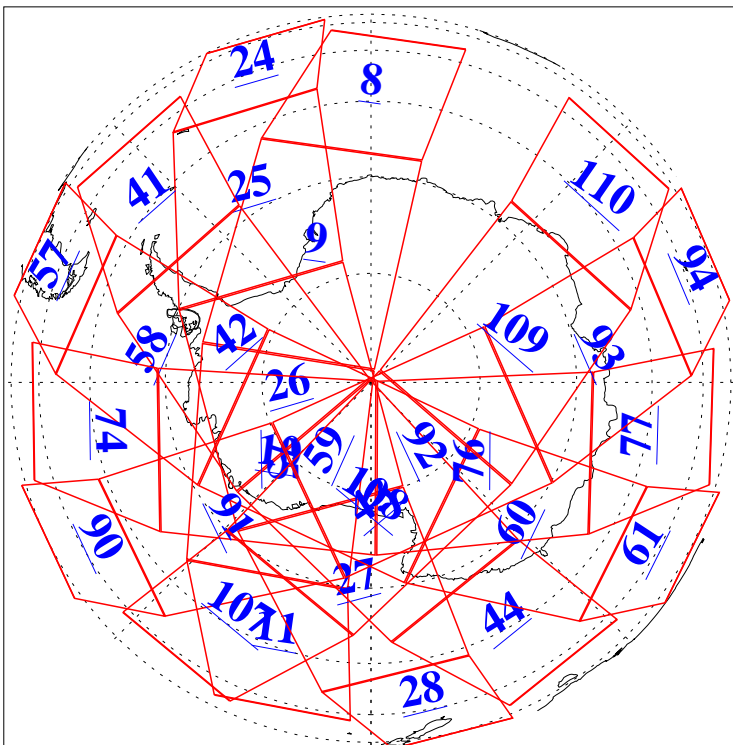

L1B Availability  
AMSU Granules: 240  
HSB Granules: 0  
AIRS Granules: 240

4 Jan 2010  
DoY 4  
Aqua Day 2802  
Granules: 1 to 120

Granules: 121 to 240

Legend: AMSU Available, HSB Available, AIRS Available

L1B Availability  
AMSU Granules: 240  
HSB Granules: 0  
AIRS Granules: 240

4 Jan 2010  
DoY 4  
Aqua Day 2802  
Ascending Granules

Descending Granules

Legend: AMSU Available, HSB Available, AIRS Available

L1B Availability  
 AMSU Granules: 240  
 HSB Granules: 0  
 AIRS Granules: 240

4 Jan 2010  
 DoY 4  
 Aqua Day 2802

Northern Hemisphere Granules

Southern Hemisphere Granules

Legend: AMSU Available, HSB Available, AIRS Available