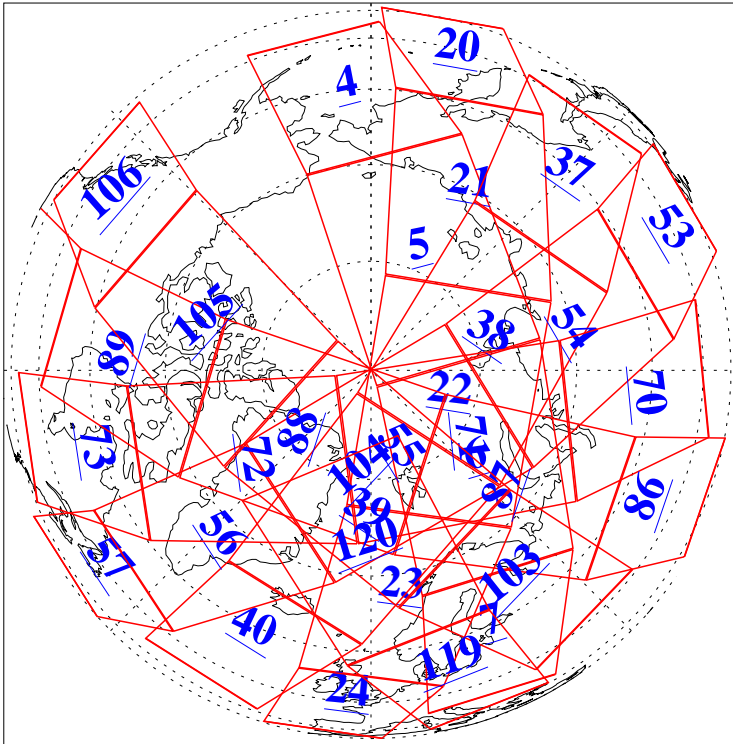

L1B Availability
AMSU Granules: 240
HSB Granules: 0
AIRS Granules: 240

31 Dec 2009
DoY 365
Aqua Day 2798
Granules: 1 to 120

Granules: 121 to 240

Legend: AMSU Available, HSB Available, AIRS Available

L1B Availability
AMSU Granules: 240
HSB Granules: 0
AIRS Granules: 240

31 Dec 2009
DoY 365
Aqua Day 2798

Ascending Granules

Descending Granules

Legend: AMSU Available, HSB Available, AIRS Available

L1B Availability
 AMSU Granules: 240
 HSB Granules: 0
 AIRS Granules: 240

31 Dec 2009
 DoY 365
 Aqua Day 2798

Northern Hemisphere Granules

Southern Hemisphere Granules

Legend: AMSU Available, HSB Available, AIRS Available