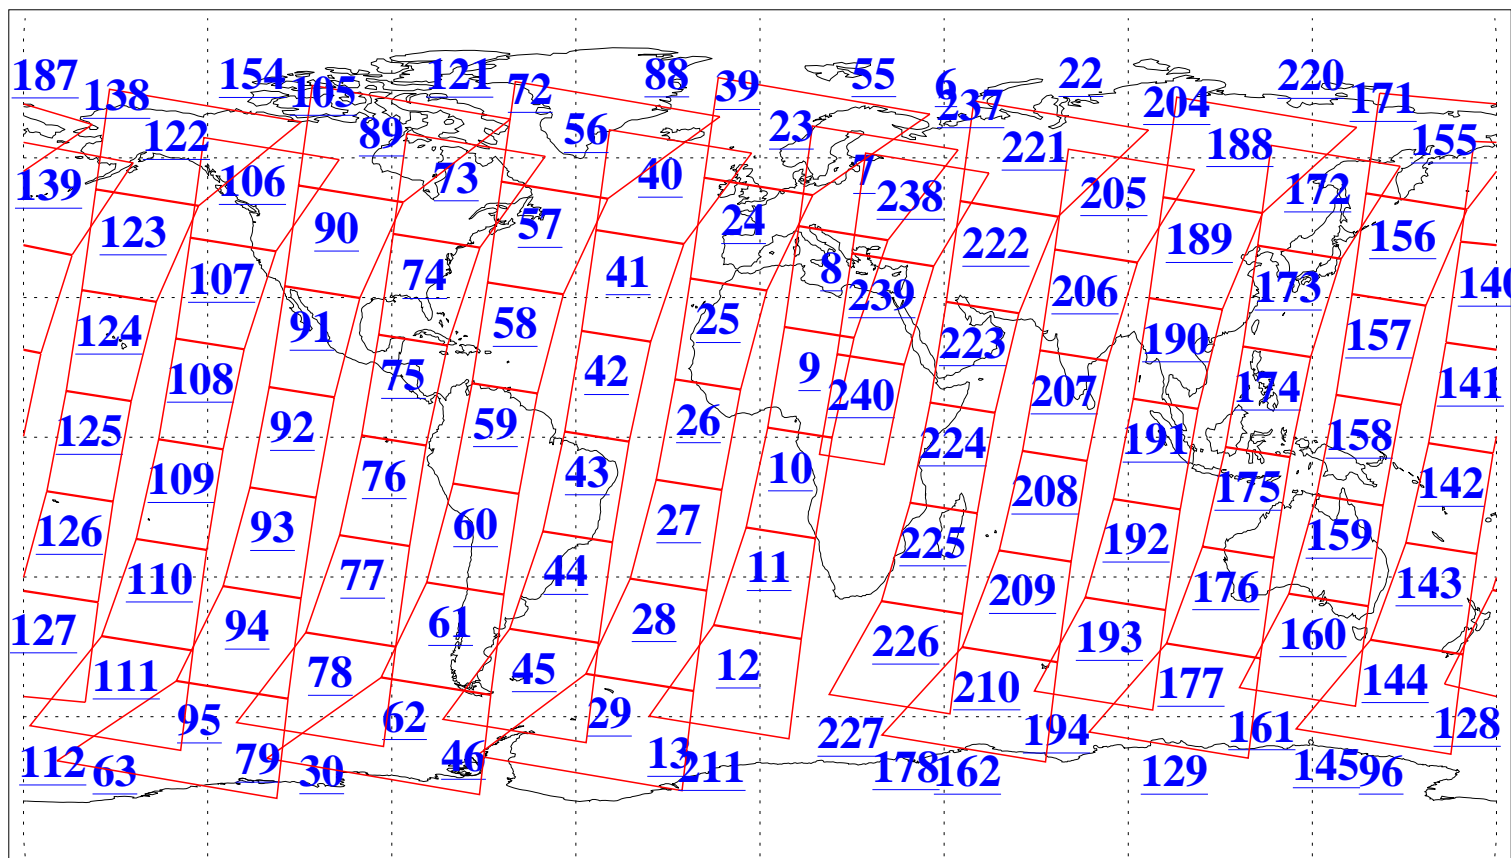

L1B Availability
AMSU Granules: 240
HSB Granules: 0
AIRS Granules: 240

31 Dec 2009
DoY 365
Aqua Day 2798
Granules: 1 to 120

Granules: 121 to 240

Legend: AMSU Available, HSB Available, AIRS Available

L1B Availability
AMSU Granules: 240
HSB Granules: 0
AIRS Granules: 240

31 Dec 2009
DoY 365
Aqua Day 2798

Ascending Granules

Descending Granules

Legend: AMSU Available, HSB Available, AIRS Available

L1B Availability
 AMSU Granules: 240
 HSB Granules: 0
 AIRS Granules: 240

31 Dec 2009
 DoY 365
 Aqua Day 2798

Northern Hemisphere Granules

Southern Hemisphere Granules

Legend: AMSU Available, HSB Available, AIRS Available