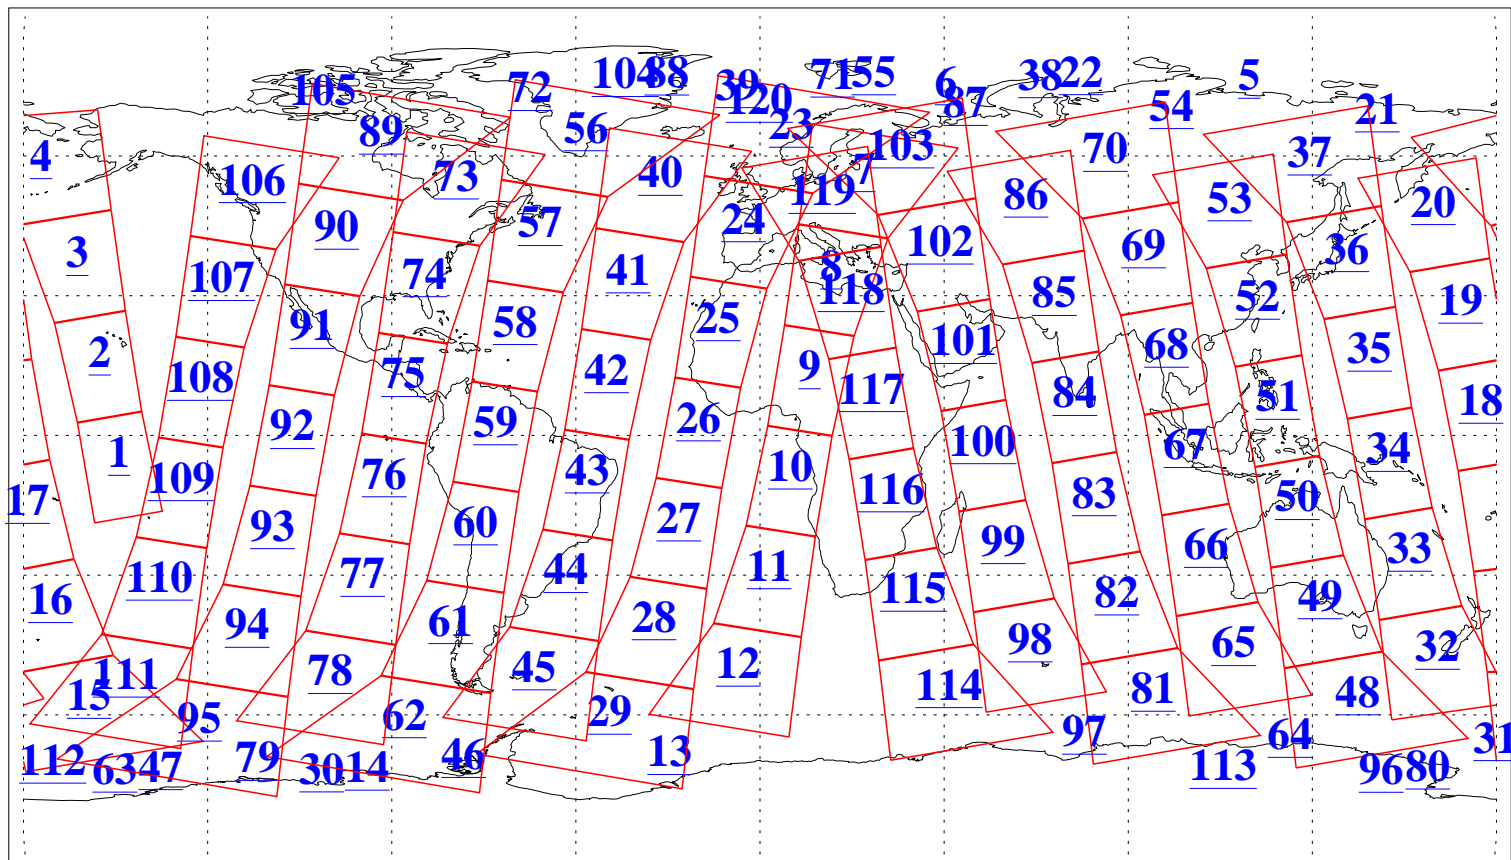

L1B Availability
AMSU Granules: 240
HSB Granules: 0
AIRS Granules: 240

31 Dec 2009
DoY 365
Aqua Day 2798
Granules: 1 to 120

Granules: 121 to 240

Legend: AMSU Available, HSB Available, AIRS Available

L1B Availability
AMSU Granules: 240
HSB Granules: 0
AIRS Granules: 240

31 Dec 2009
DoY 365
Aqua Day 2798

Ascending Granules

Descending Granules

Legend: AMSU Available, HSB Available, AIRS Available

L1B Availability
 AMSU Granules: 240
 HSB Granules: 0
 AIRS Granules: 240

31 Dec 2009
 DoY 365
 Aqua Day 2798

Northern Hemisphere Granules

Southern Hemisphere Granules

Legend: AMSU Available, HSB Available, AIRS Available