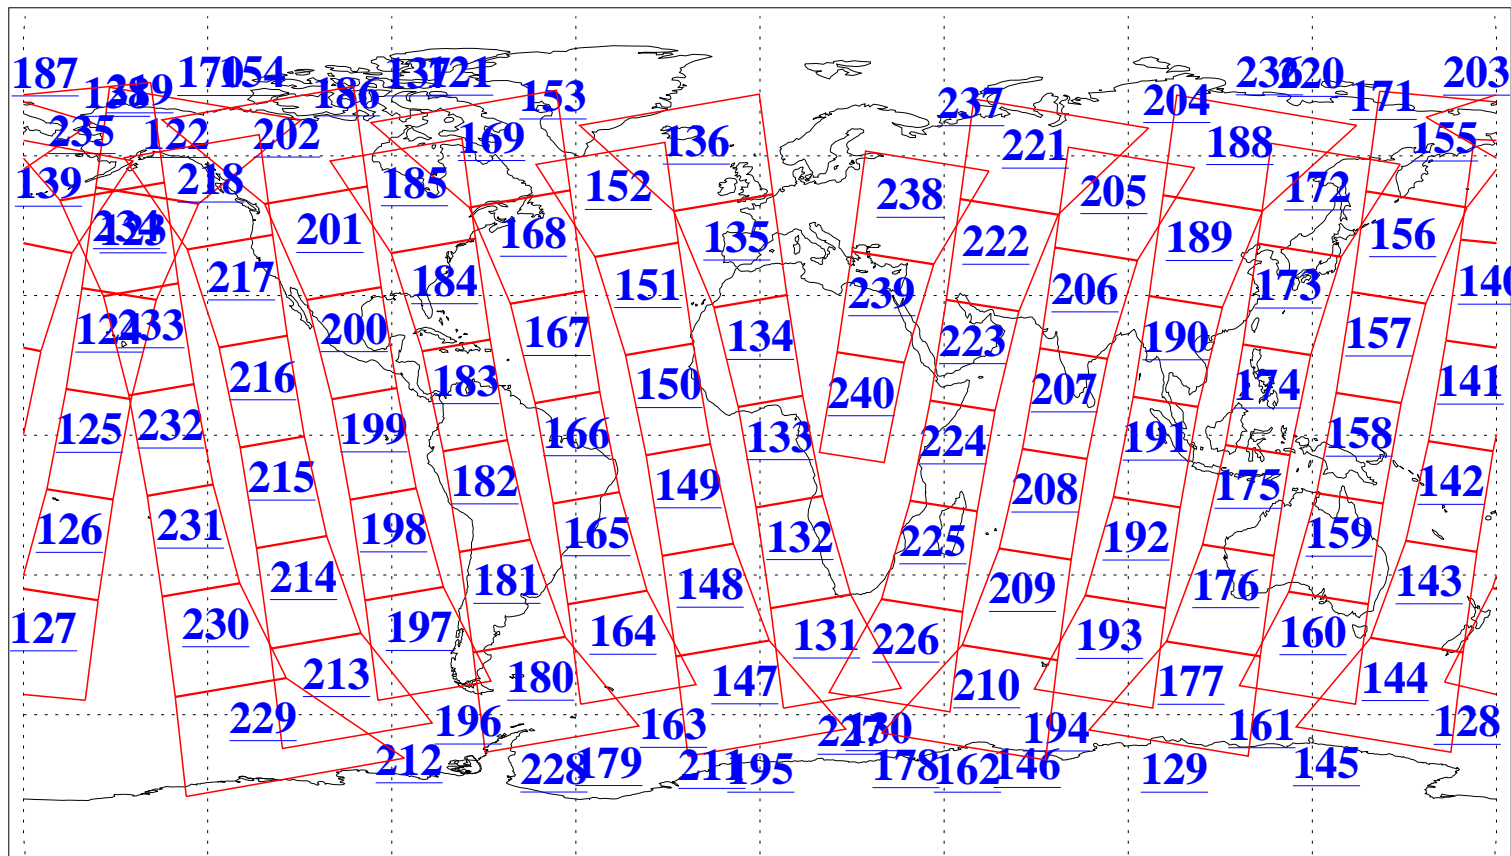

L1B Availability
AMSU Granules: 240
HSB Granules: 0
AIRS Granules: 240

31 Dec 2009
DoY 365
Aqua Day 2798
Granules: 1 to 120

Granules: 121 to 240

Legend: AMSU Available, HSB Available, AIRS Available

L1B Availability
AMSU Granules: 240
HSB Granules: 0
AIRS Granules: 240

31 Dec 2009
DoY 365
Aqua Day 2798

Ascending Granules

Descending Granules

Legend: AMSU Available, HSB Available, AIRS Available

L1B Availability
 AMSU Granules: 240
 HSB Granules: 0
 AIRS Granules: 240

31 Dec 2009
 DoY 365
 Aqua Day 2798

Northern Hemisphere Granules

Southern Hemisphere Granules

Legend: AMSU Available, HSB Available, AIRS Available