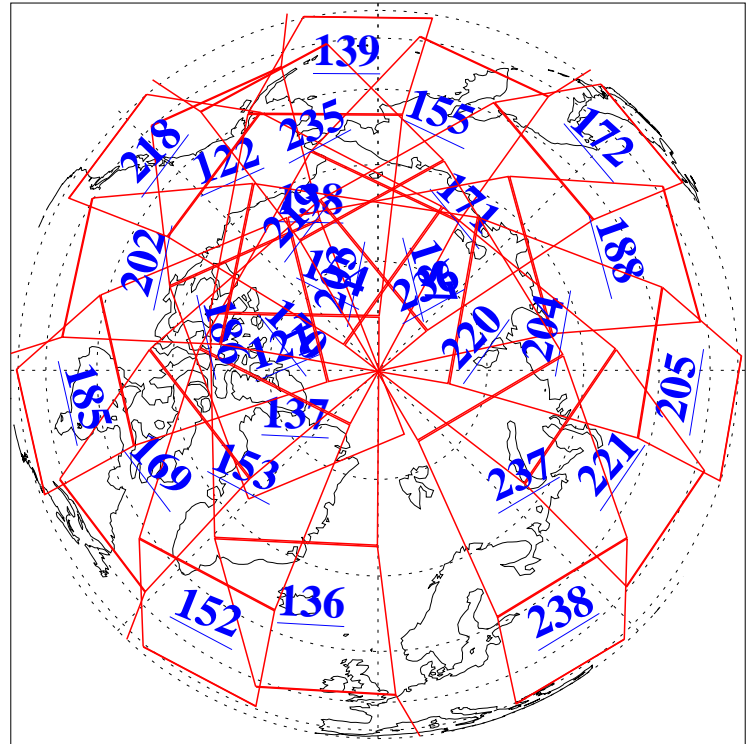

L1B Availability
AMSU Granules: 240
HSB Granules: 0
AIRS Granules: 240

31 Dec 2009
DoY 365
Aqua Day 2798
Granules: 1 to 120

Granules: 121 to 240

Legend: AMSU Available, HSB Available, AIRS Available

L1B Availability
AMSU Granules: 240
HSB Granules: 0
AIRS Granules: 240

31 Dec 2009
DoY 365
Aqua Day 2798

Ascending Granules

Descending Granules

Legend: AMSU Available, HSB Available, AIRS Available

L1B Availability
 AMSU Granules: 240
 HSB Granules: 0
 AIRS Granules: 240

31 Dec 2009
 DoY 365
 Aqua Day 2798

Northern Hemisphere Granules

Southern Hemisphere Granules

Legend: AMSU Available, HSB Available, AIRS Available