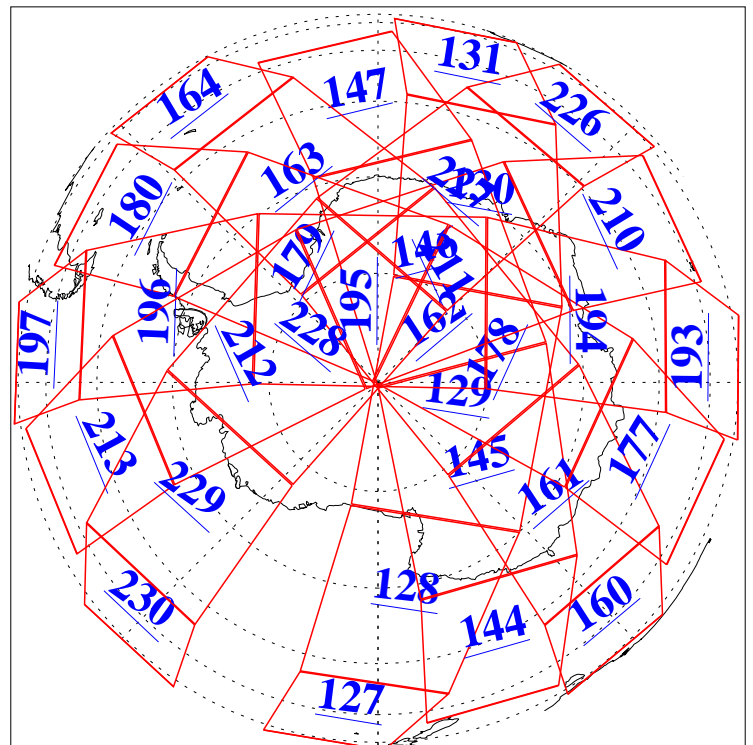

L1B Availability
AMSU Granules: 240
HSB Granules: 0
AIRS Granules: 240

31 Dec 2009
DoY 365
Aqua Day 2798
Granules: 1 to 120

Granules: 121 to 240

Legend: AMSU Available, HSB Available, AIRS Available

L1B Availability
AMSU Granules: 240
HSB Granules: 0
AIRS Granules: 240

31 Dec 2009
DoY 365
Aqua Day 2798

Ascending Granules

Descending Granules

Legend: AMSU Available, HSB Available, AIRS Available

L1B Availability
 AMSU Granules: 240
 HSB Granules: 0
 AIRS Granules: 240

31 Dec 2009
 DoY 365
 Aqua Day 2798

Northern Hemisphere Granules

Southern Hemisphere Granules

Legend: AMSU Available, HSB Available, AIRS Available