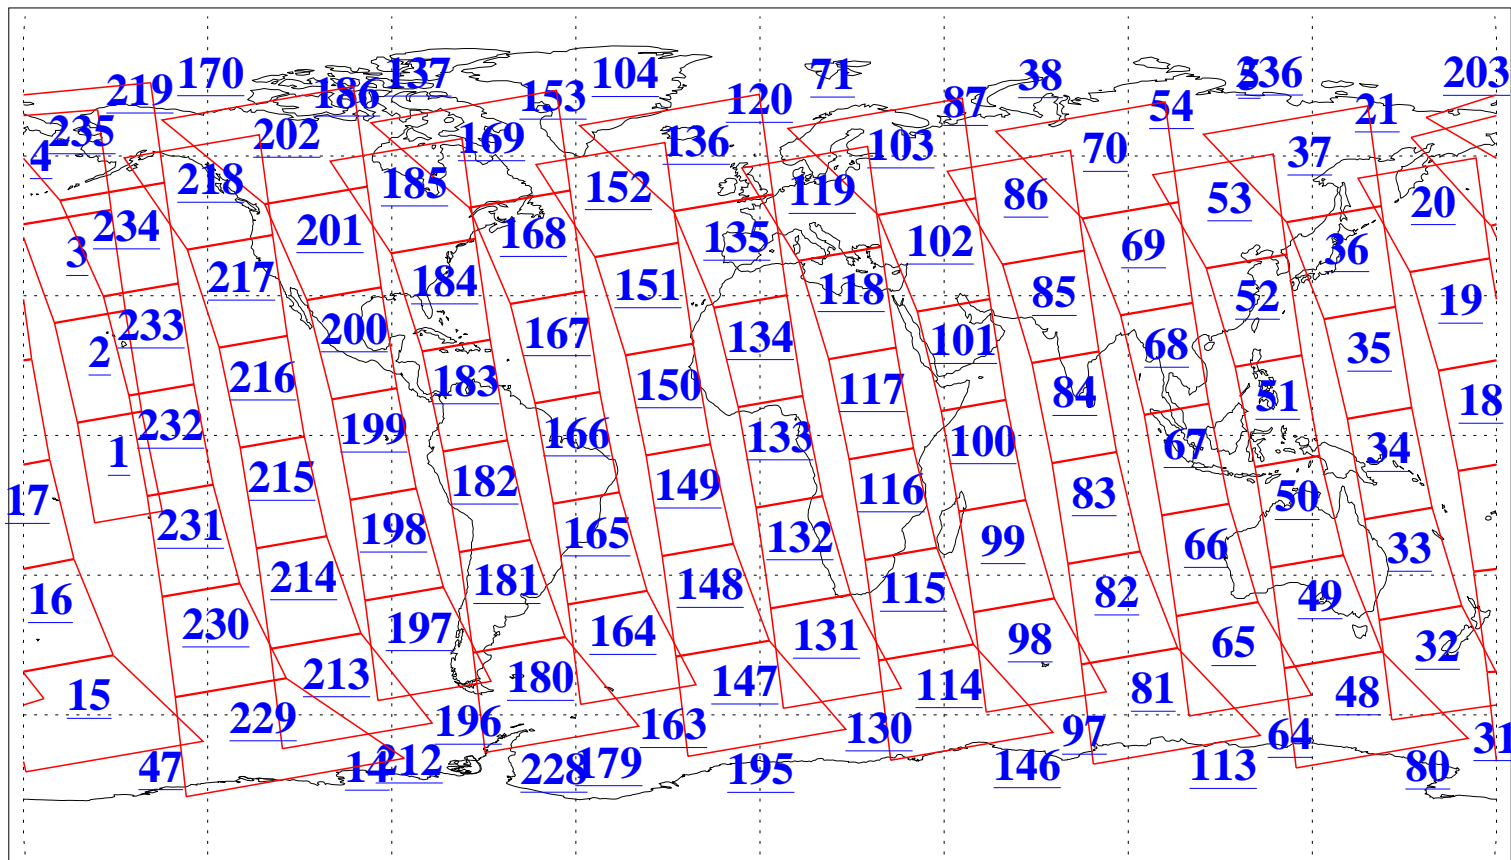

L1B Availability
AMSU Granules: 240
HSB Granules: 0
AIRS Granules: 240

31 Dec 2009
DoY 365
Aqua Day 2798
Granules: 1 to 120

Granules: 121 to 240

Legend: AMSU Available, HSB Available, AIRS Available

L1B Availability
AMSU Granules: 240
HSB Granules: 0
AIRS Granules: 240

31 Dec 2009
DoY 365
Aqua Day 2798

Ascending Granules

Descending Granules

Legend: AMSU Available, HSB Available, AIRS Available

L1B Availability
 AMSU Granules: 240
 HSB Granules: 0
 AIRS Granules: 240

31 Dec 2009
 DoY 365
 Aqua Day 2798

Northern Hemisphere Granules

Southern Hemisphere Granules

Legend: AMSU Available, HSB Available, AIRS Available