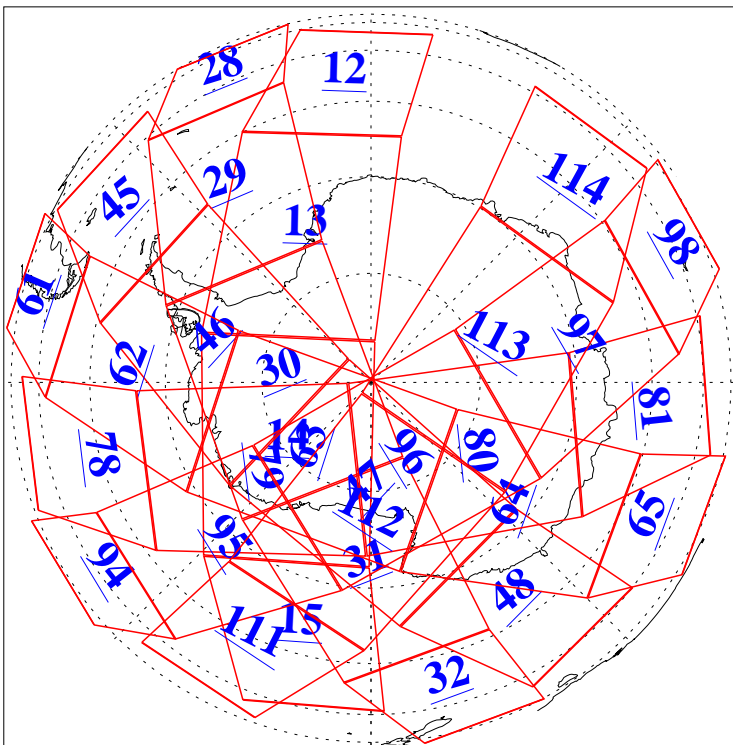

L1B Availability
AMSU Granules: 240
HSB Granules: 0
AIRS Granules: 240

31 Dec 2009
DoY 365
Aqua Day 2798
Granules: 1 to 120

Granules: 121 to 240

Legend: AMSU Available, HSB Available, AIRS Available

L1B Availability
AMSU Granules: 240
HSB Granules: 0
AIRS Granules: 240

31 Dec 2009
DoY 365
Aqua Day 2798

Ascending Granules

Descending Granules

Legend: AMSU Available, HSB Available, AIRS Available

L1B Availability
 AMSU Granules: 240
 HSB Granules: 0
 AIRS Granules: 240

31 Dec 2009
 DoY 365
 Aqua Day 2798

Northern Hemisphere Granules

Southern Hemisphere Granules

Legend: AMSU Available, HSB Available, AIRS Available