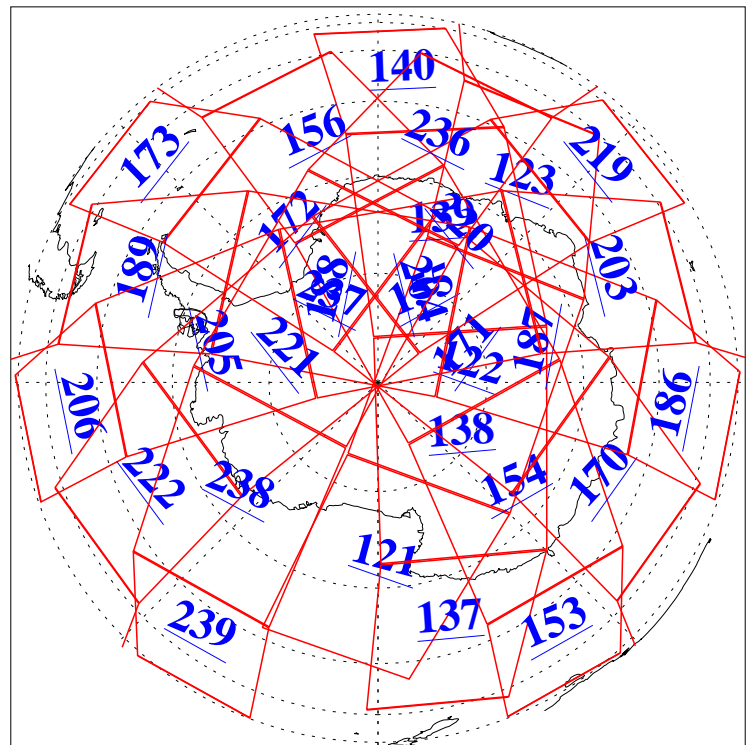

L1B Availability
AMSU Granules: 240
HSB Granules: 0
AIRS Granules: 240

30 Dec 2009
DoY 364
Aqua Day 2797
Granules: 1 to 120

Granules: 121 to 240

Legend: AMSU Available, HSB Available, AIRS Available

L1B Availability
AMSU Granules: 240
HSB Granules: 0
AIRS Granules: 240

30 Dec 2009
DoY 364
Aqua Day 2797

Ascending Granules

Descending Granules

Legend: AMSU Available, HSB Available, AIRS Available

L1B Availability
 AMSU Granules: 240
 HSB Granules: 0
 AIRS Granules: 240

30 Dec 2009
 DoY 364
 Aqua Day 2797

Northern Hemisphere Granules

Southern Hemisphere Granules

Legend: AMSU Available, HSB Available, AIRS Available