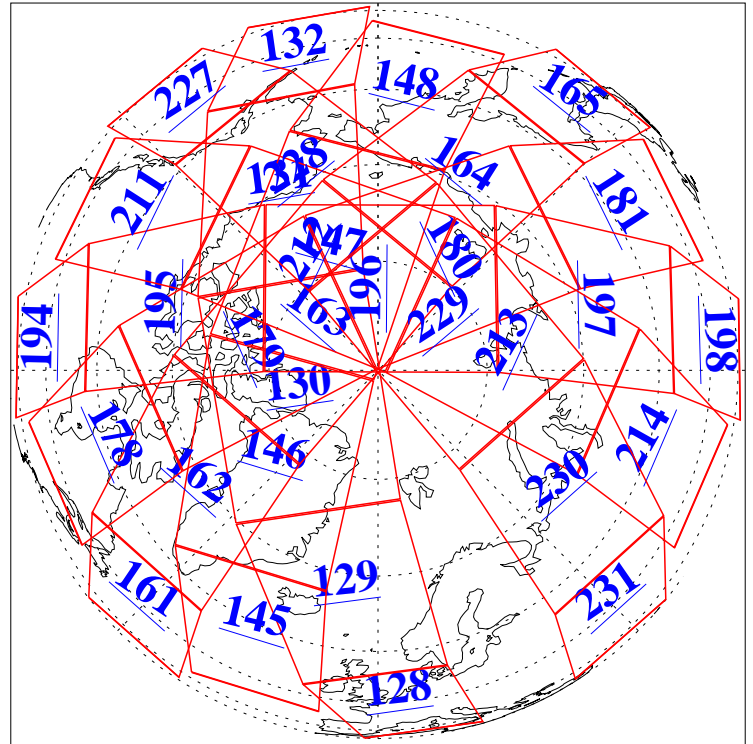

L1B Availability
AMSU Granules: 240
HSB Granules: 0
AIRS Granules: 240

30 Dec 2009
DoY 364
Aqua Day 2797
Granules: 1 to 120

Granules: 121 to 240

Legend: AMSU Available, HSB Available, AIRS Available

L1B Availability
AMSU Granules: 240
HSB Granules: 0
AIRS Granules: 240

30 Dec 2009
DoY 364
Aqua Day 2797

Ascending Granules

Descending Granules

Legend: AMSU Available, HSB Available, AIRS Available

L1B Availability
 AMSU Granules: 240
 HSB Granules: 0
 AIRS Granules: 240

30 Dec 2009
 DoY 364
 Aqua Day 2797

Northern Hemisphere Granules

Southern Hemisphere Granules

Legend: AMSU Available, HSB Available, AIRS Available