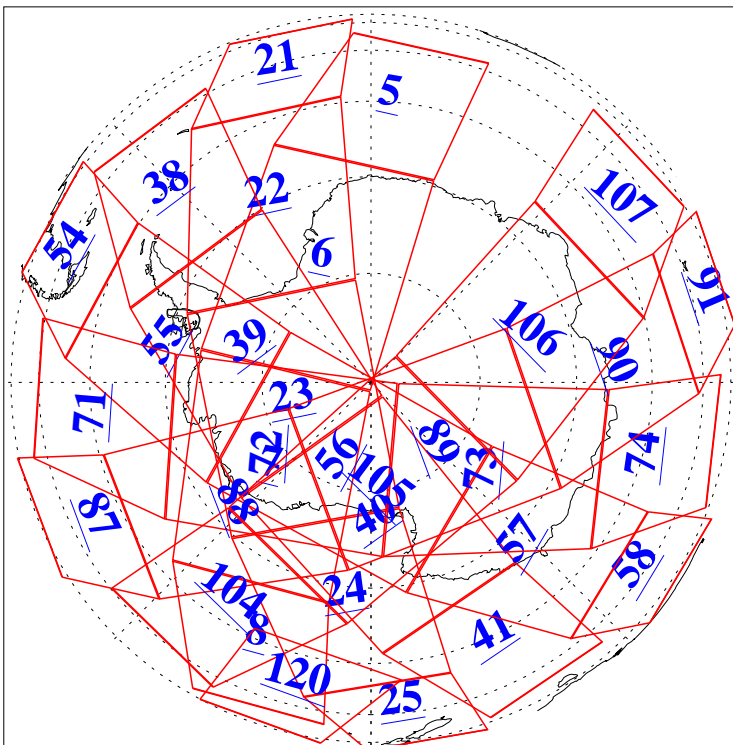

L1B Availability
AMSU Granules: 240
HSB Granules: 0
AIRS Granules: 240

30 Dec 2009
DoY 364
Aqua Day 2797
Granules: 1 to 120

Granules: 121 to 240

Legend: AMSU Available, HSB Available, AIRS Available

L1B Availability
AMSU Granules: 240
HSB Granules: 0
AIRS Granules: 240

30 Dec 2009
DoY 364
Aqua Day 2797

Ascending Granules

Descending Granules

Legend: AMSU Available, HSB Available, AIRS Available

L1B Availability
 AMSU Granules: 240
 HSB Granules: 0
 AIRS Granules: 240

30 Dec 2009
 DoY 364
 Aqua Day 2797

Northern Hemisphere Granules

Southern Hemisphere Granules

Legend: AMSU Available, HSB Available, AIRS Available