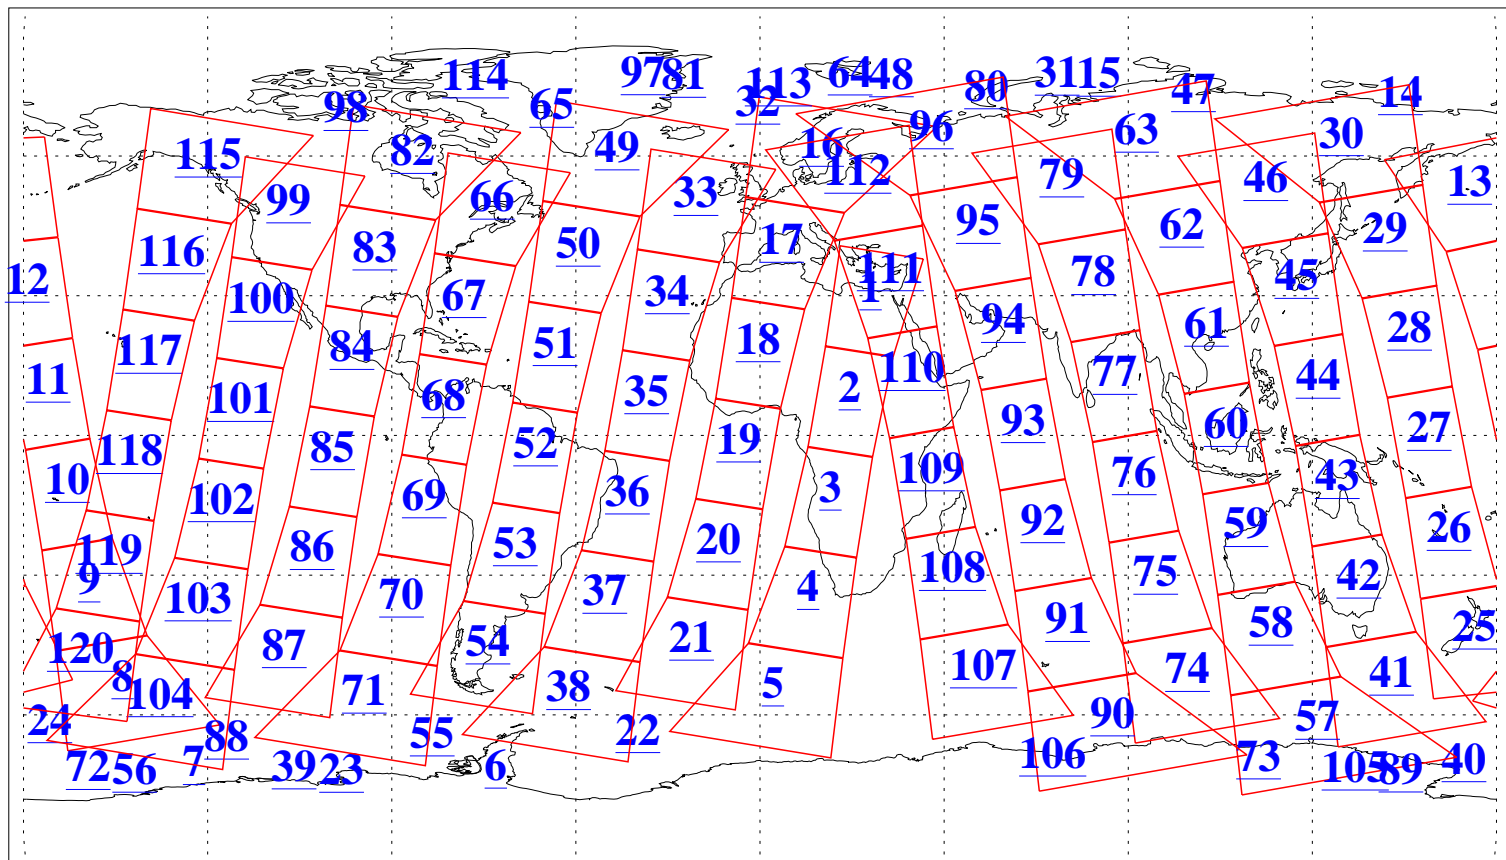

L1B Availability
AMSU Granules: 240
HSB Granules: 0
AIRS Granules: 240

30 Dec 2009
DoY 364
Aqua Day 2797
Granules: 1 to 120

Granules: 121 to 240

Legend: AMSU Available, HSB Available, AIRS Available

L1B Availability
AMSU Granules: 240
HSB Granules: 0
AIRS Granules: 240

30 Dec 2009
DoY 364
Aqua Day 2797

Ascending Granules

Descending Granules

Legend: AMSU Available, HSB Available, AIRS Available

L1B Availability
 AMSU Granules: 240
 HSB Granules: 0
 AIRS Granules: 240

30 Dec 2009
 DoY 364
 Aqua Day 2797

Northern Hemisphere Granules

Southern Hemisphere Granules

Legend: AMSU Available, HSB Available, AIRS Available