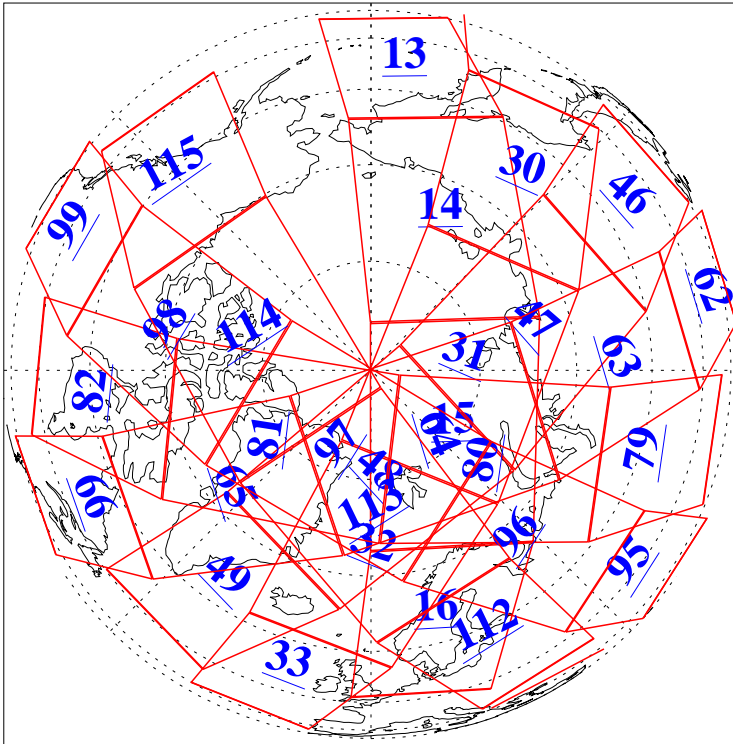

L1B Availability
AMSU Granules: 240
HSB Granules: 0
AIRS Granules: 240

30 Dec 2009
DoY 364
Aqua Day 2797
Granules: 1 to 120

Granules: 121 to 240

Legend: AMSU Available, HSB Available, AIRS Available

L1B Availability
AMSU Granules: 240
HSB Granules: 0
AIRS Granules: 240

30 Dec 2009
DoY 364
Aqua Day 2797

Ascending Granules

Descending Granules

Legend: AMSU Available, HSB Available, AIRS Available

L1B Availability
 AMSU Granules: 240
 HSB Granules: 0
 AIRS Granules: 240

30 Dec 2009
 DoY 364
 Aqua Day 2797

Northern Hemisphere Granules

Southern Hemisphere Granules

Legend: AMSU Available, HSB Available, AIRS Available