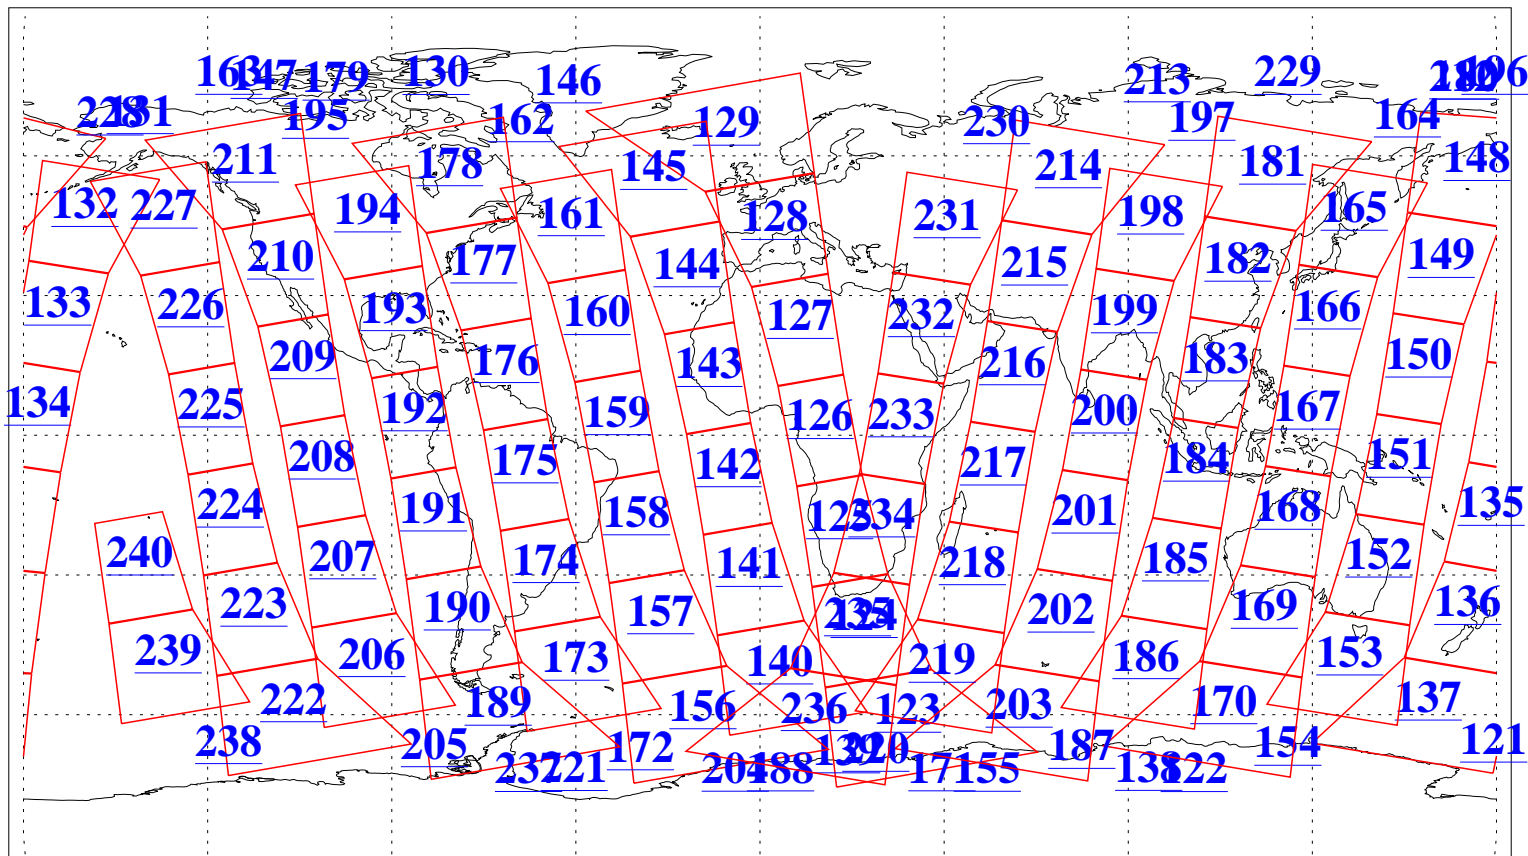

L1B Availability
AMSU Granules: 240
HSB Granules: 0
AIRS Granules: 240

30 Dec 2009
DoY 364
Aqua Day 2797
Granules: 1 to 120

Granules: 121 to 240

Legend: AMSU Available, HSB Available, AIRS Available

L1B Availability
AMSU Granules: 240
HSB Granules: 0
AIRS Granules: 240

30 Dec 2009
DoY 364
Aqua Day 2797

Ascending Granules

Descending Granules

Legend: AMSU Available, HSB Available, AIRS Available

L1B Availability
 AMSU Granules: 240
 HSB Granules: 0
 AIRS Granules: 240

30 Dec 2009
 DoY 364
 Aqua Day 2797