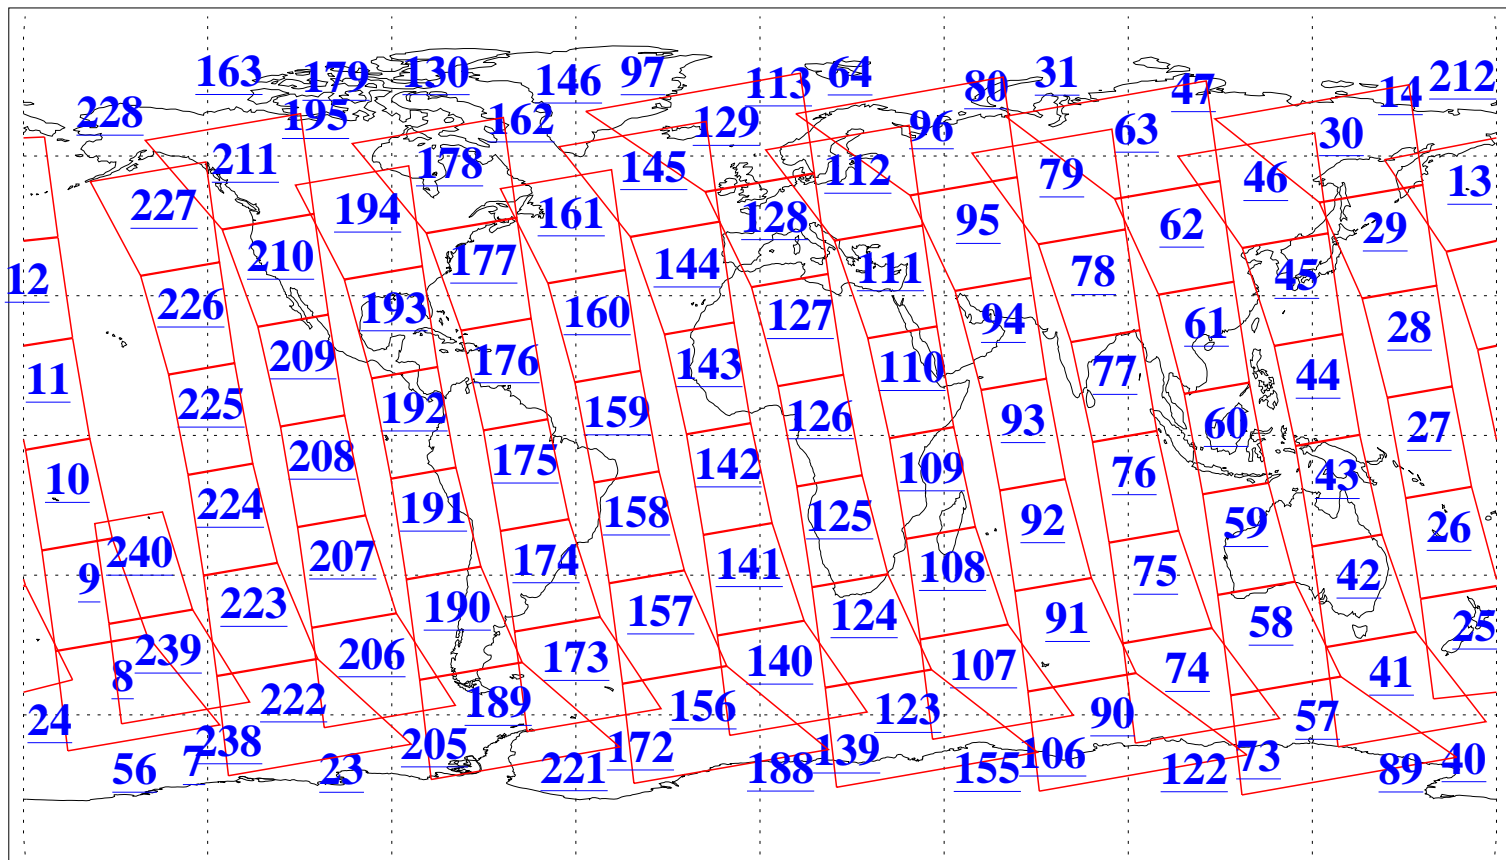

L1B Availability
AMSU Granules: 240
HSB Granules: 0
AIRS Granules: 240

30 Dec 2009
DoY 364
Aqua Day 2797
Granules: 1 to 120

Granules: 121 to 240

Legend: AMSU Available, HSB Available, AIRS Available

L1B Availability
AMSU Granules: 240
HSB Granules: 0
AIRS Granules: 240

30 Dec 2009
DoY 364
Aqua Day 2797

Ascending Granules

Descending Granules

Legend: AMSU Available, HSB Available, AIRS Available

L1B Availability
 AMSU Granules: 240
 HSB Granules: 0
 AIRS Granules: 240

30 Dec 2009
 DoY 364
 Aqua Day 2797

Northern Hemisphere Granules

Southern Hemisphere Granules

Legend: AMSU Available, HSB Available, AIRS Available