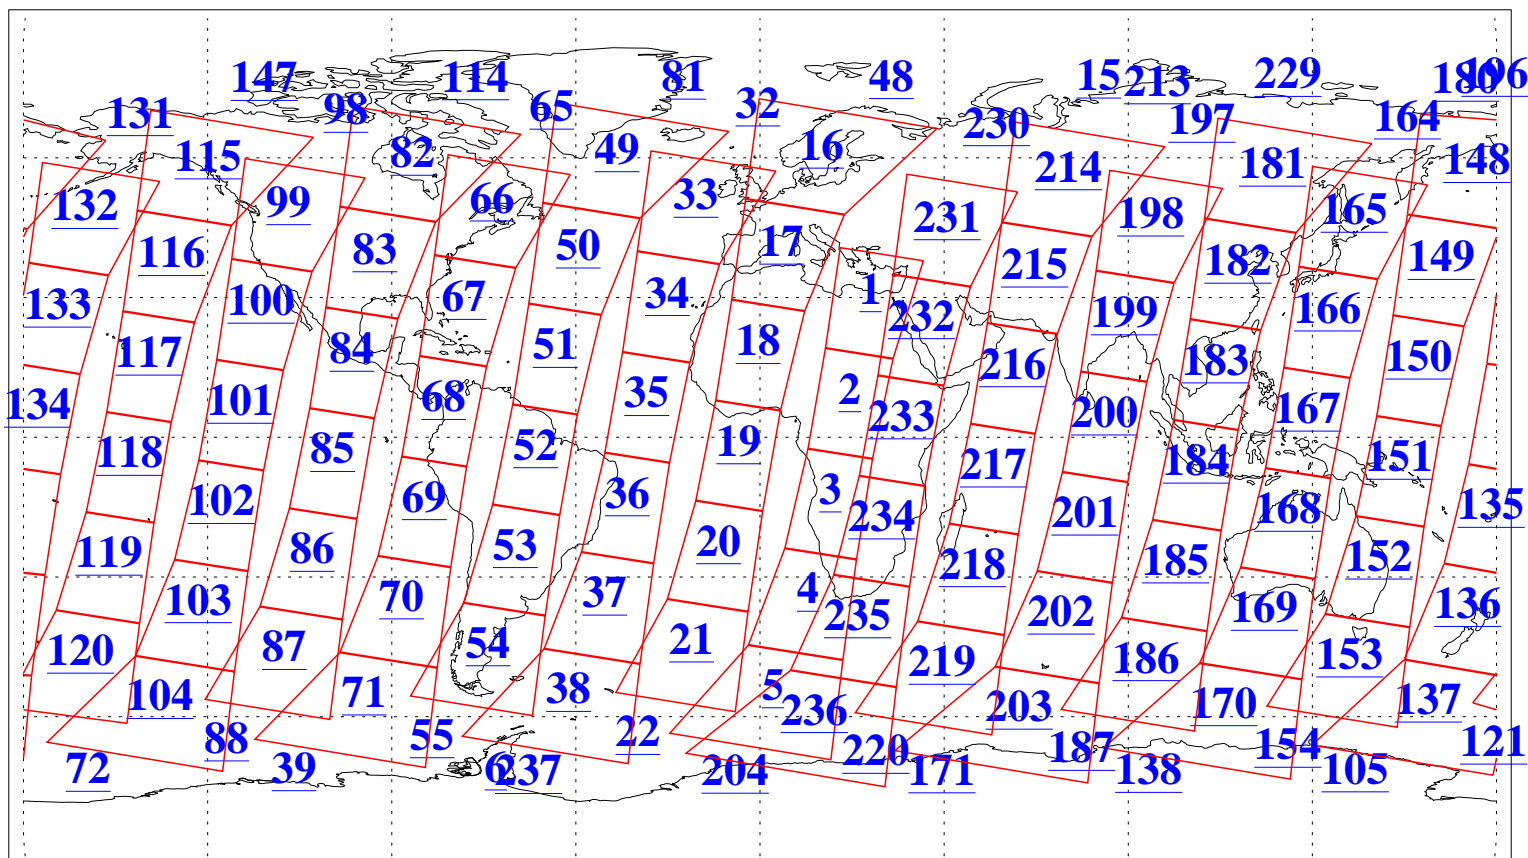

L1B Availability
AMSU Granules: 240
HSB Granules: 0
AIRS Granules: 240

30 Dec 2009
DoY 364
Aqua Day 2797
Granules: 1 to 120

Granules: 121 to 240

Legend: AMSU Available, HSB Available, AIRS Available

L1B Availability
AMSU Granules: 240
HSB Granules: 0
AIRS Granules: 240

30 Dec 2009
DoY 364
Aqua Day 2797

Ascending Granules

Descending Granules

Legend: AMSU Available, HSB Available, AIRS Available

L1B Availability
 AMSU Granules: 240
 HSB Granules: 0
 AIRS Granules: 240

30 Dec 2009
 DoY 364
 Aqua Day 2797

Northern Hemisphere Granules

Southern Hemisphere Granules

Legend: AMSU Available, HSB Available, AIRS Available