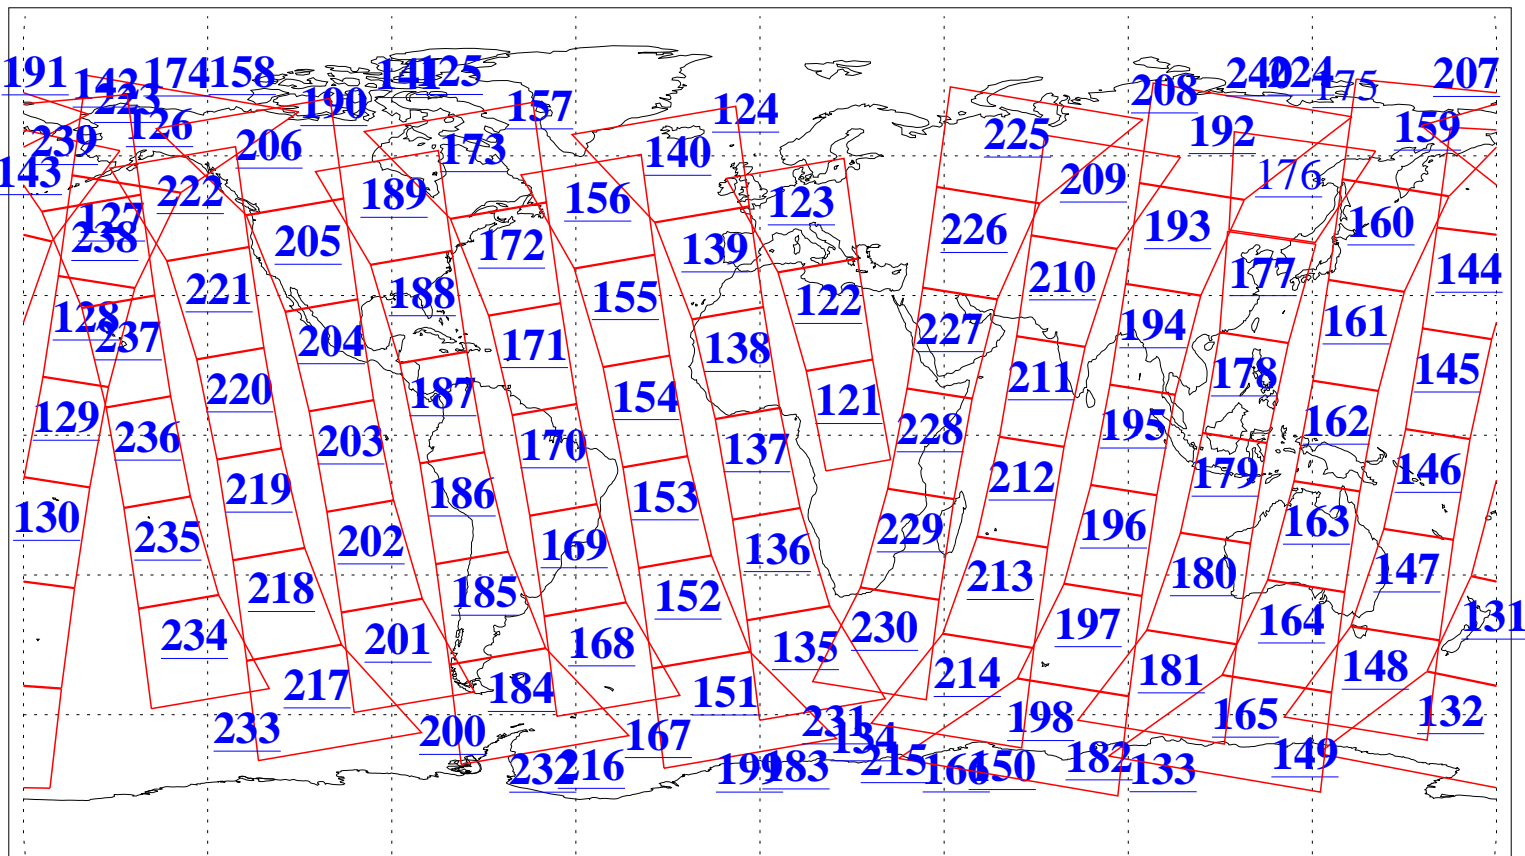

L1B Availability  
AMSU Granules: 240  
HSB Granules: 0  
AIRS Granules: 238

27 Dec 2009  
DoY 361  
Aqua Day 2794  
Granules: 1 to 120

Granules: 121 to 240

Legend: AMSU Available, HSB Available, AIRS Available

L1B Availability  
AMSU Granules: 240  
HSB Granules: 0  
AIRS Granules: 238

27 Dec 2009  
DoY 361  
Aqua Day 2794  
Ascending Granules

Descending Granules

Legend: AMSU Available, HSB Available, AIRS Available