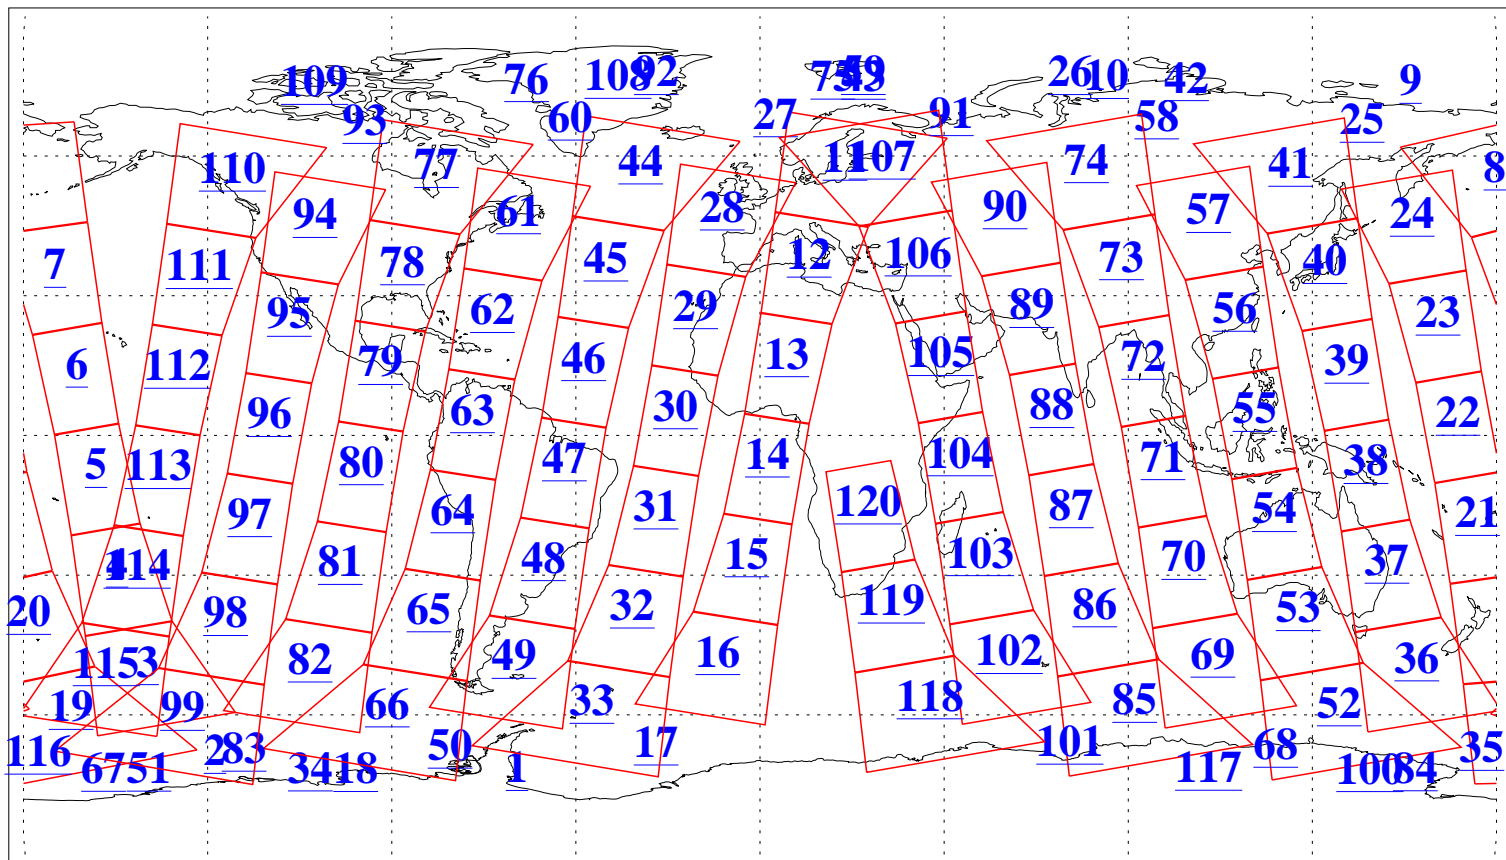

L1B Availability  
AMSU Granules: 240  
HSB Granules: 0  
AIRS Granules: 238

27 Dec 2009  
DoY 361  
Aqua Day 2794  
Granules: 1 to 120

Granules: 121 to 240

Legend: AMSU Available, HSB Available, AIRS Available

L1B Availability  
AMSU Granules: 240  
HSB Granules: 0  
AIRS Granules: 238

27 Dec 2009  
DoY 361  
Aqua Day 2794  
Ascending Granules

Descending Granules

Legend: AMSU Available, HSB Available, AIRS Available