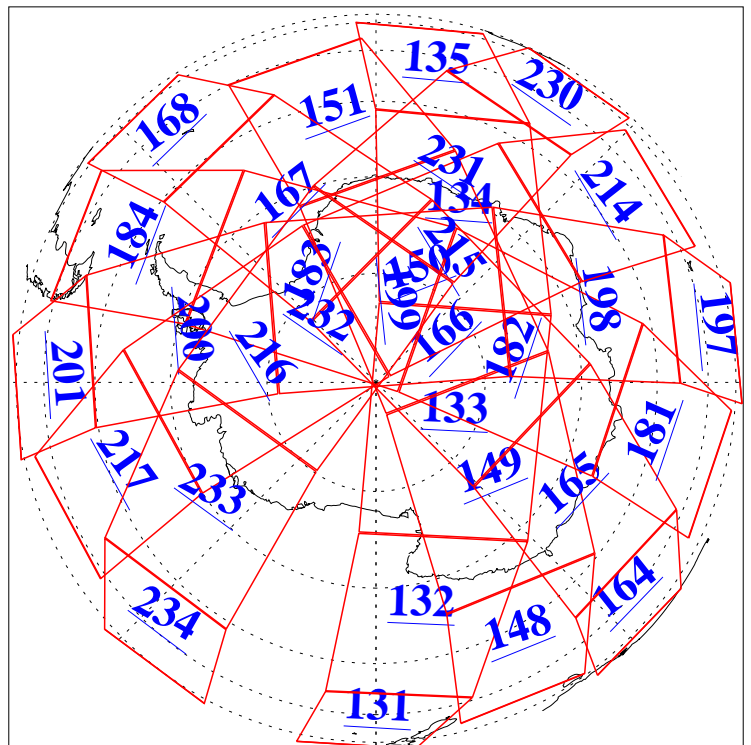

Legend: AMSU Available, HSB Available, AIRS Available