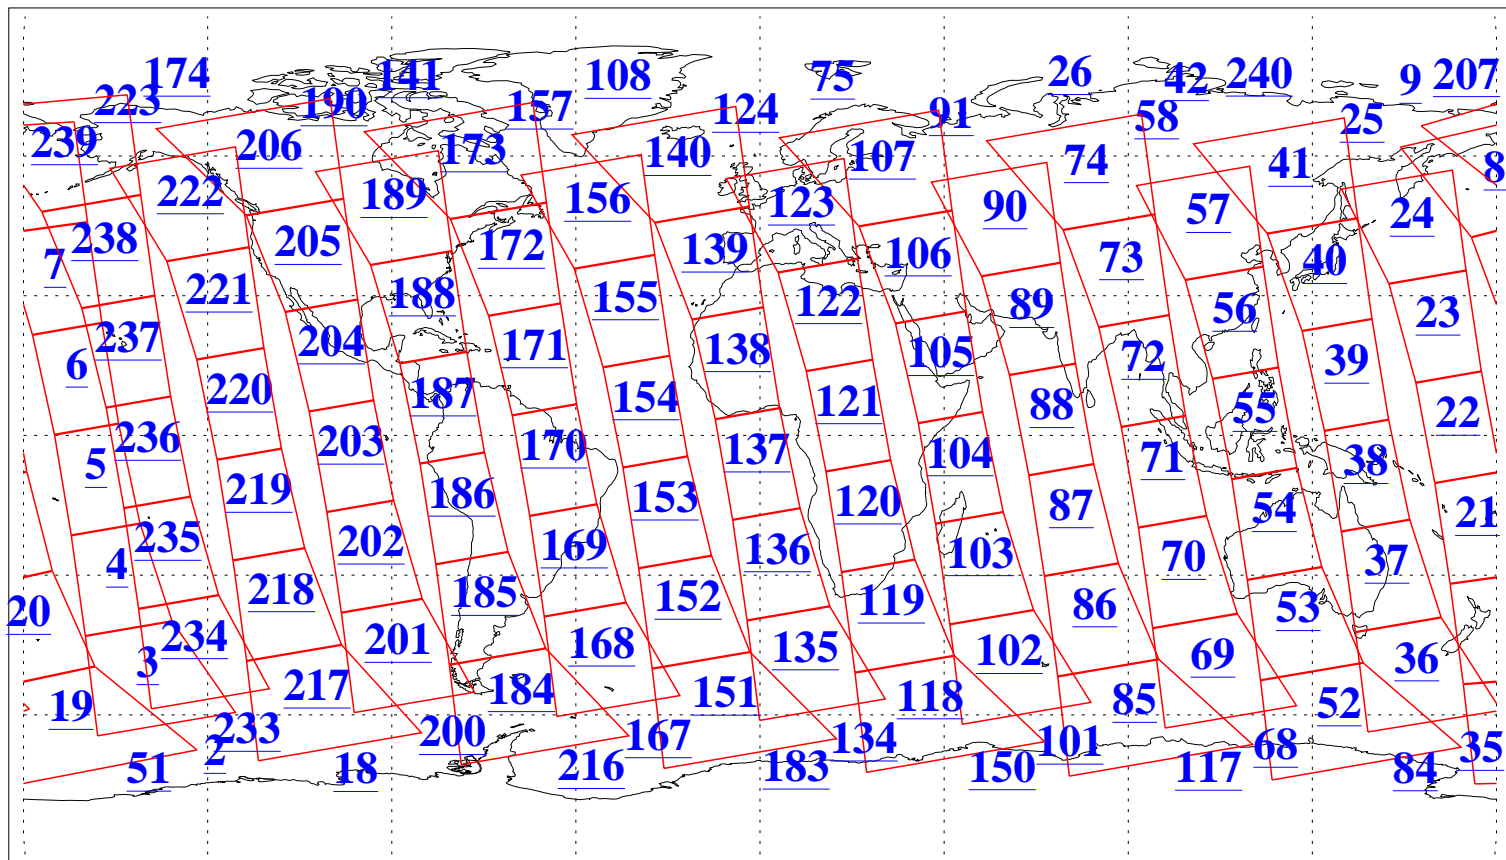

L1B Availability  
AMSU Granules: 240  
HSB Granules: 0  
AIRS Granules: 238

27 Dec 2009  
DoY 361  
Aqua Day 2794  
Granules: 1 to 120

Granules: 121 to 240

Legend: AMSU Available, HSB Available, AIRS Available

L1B Availability  
AMSU Granules: 240  
HSB Granules: 0  
AIRS Granules: 238

27 Dec 2009  
DoY 361  
Aqua Day 2794  
Ascending Granules

Descending Granules

Legend: AMSU Available, HSB Available, AIRS Available