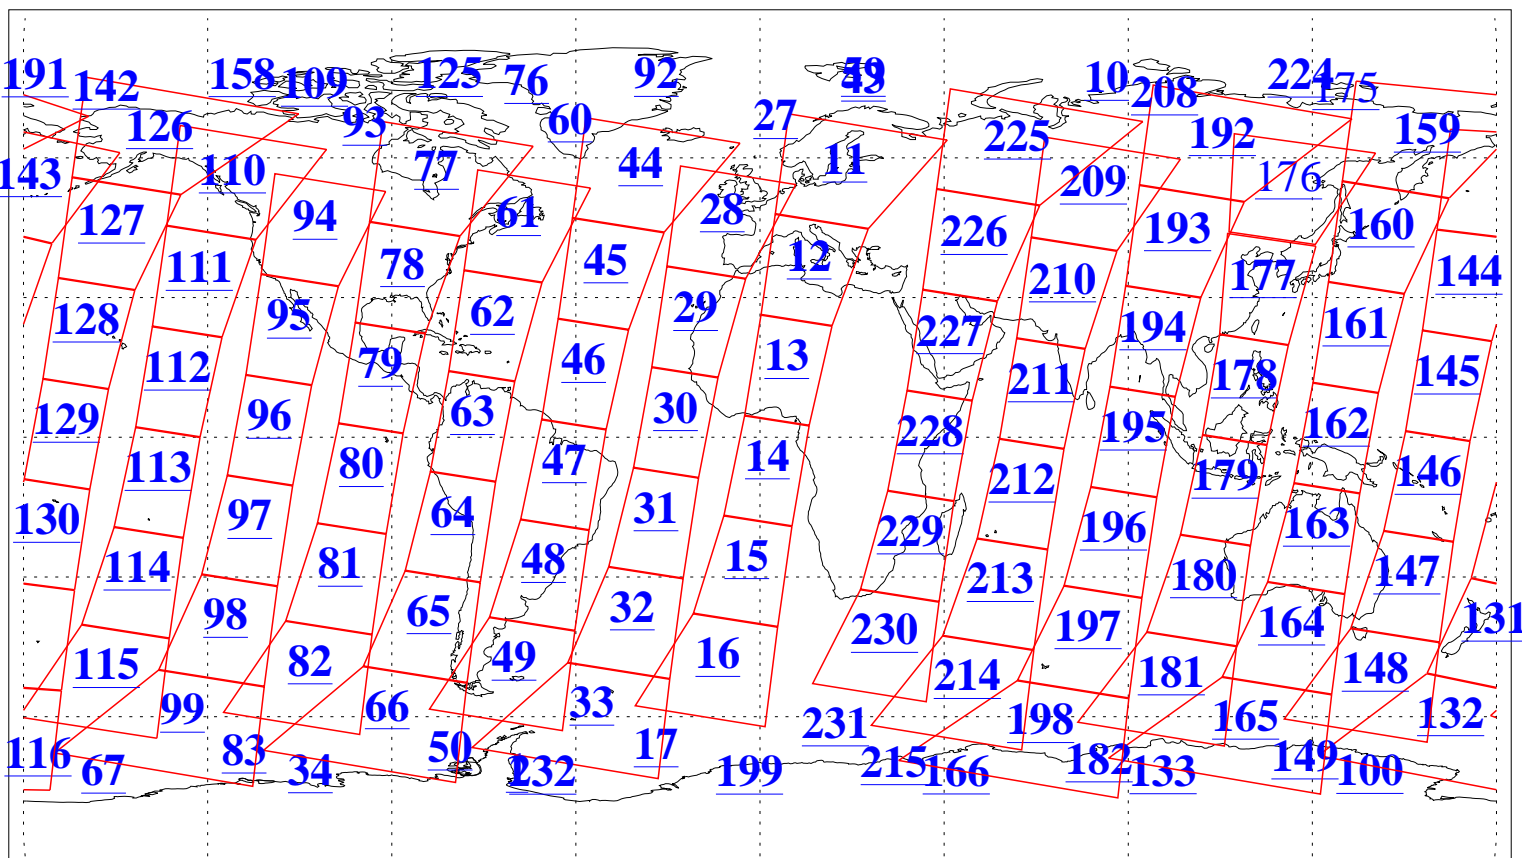

L1B Availability  
AMSU Granules: 240  
HSB Granules: 0  
AIRS Granules: 238

27 Dec 2009  
DoY 361  
Aqua Day 2794  
Granules: 1 to 120

Granules: 121 to 240

Legend: AMSU Available, HSB Available, AIRS Available

L1B Availability  
AMSU Granules: 240  
HSB Granules: 0  
AIRS Granules: 238

27 Dec 2009  
DoY 361  
Aqua Day 2794  
Ascending Granules

Descending Granules

Legend: AMSU Available, HSB Available, AIRS Available