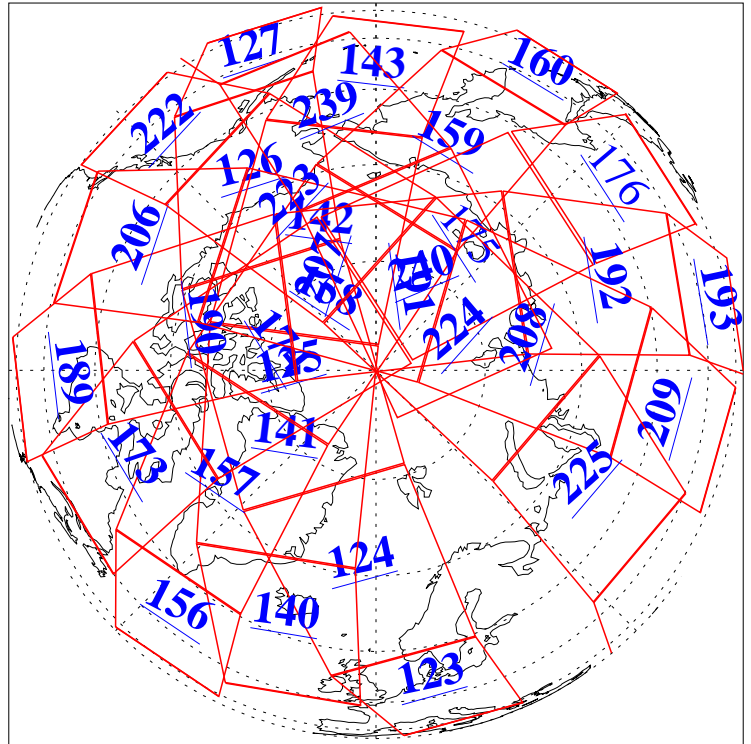

L1B Availability  
AMSU Granules: 240  
HSB Granules: 0  
AIRS Granules: 238

27 Dec 2009  
DoY 361  
Aqua Day 2794  
Granules: 1 to 120

Granules: 121 to 240

Legend: AMSU Available, HSB Available, AIRS Available

L1B Availability  
AMSU Granules: 240  
HSB Granules: 0  
AIRS Granules: 238

27 Dec 2009  
DoY 361  
Aqua Day 2794  
Ascending Granules

Descending Granules

Legend: AMSU Available, HSB Available, AIRS Available

### Northern Hemisphere Granules