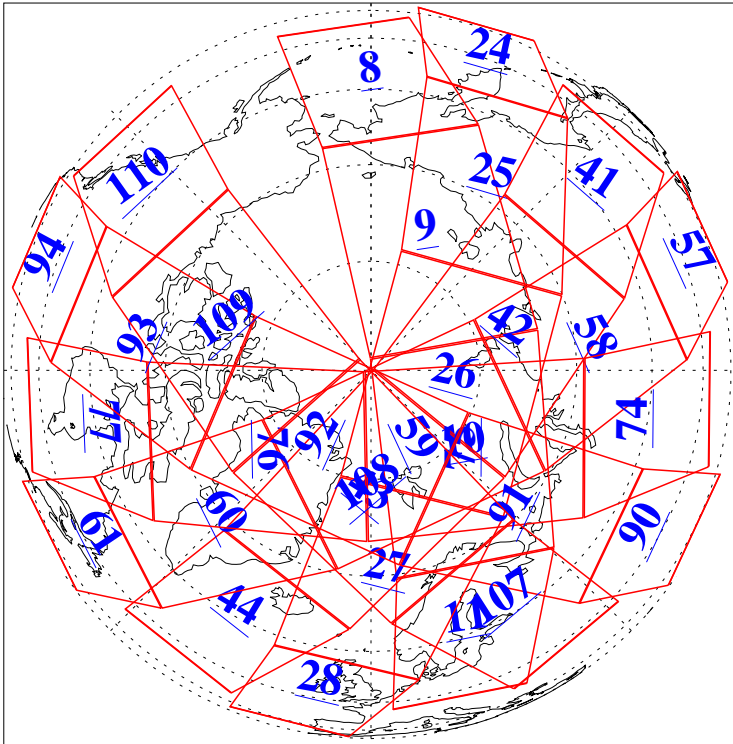

L1B Availability  
AMSU Granules: 240  
HSB Granules: 0  
AIRS Granules: 238

27 Dec 2009  
DoY 361  
Aqua Day 2794  
Granules: 1 to 120

Granules: 121 to 240

Legend: AMSU Available, HSB Available, AIRS Available

L1B Availability  
AMSU Granules: 240  
HSB Granules: 0  
AIRS Granules: 238

27 Dec 2009  
DoY 361  
Aqua Day 2794  
Ascending Granules

Descending Granules

Legend: AMSU Available, HSB Available, AIRS Available

### Northern Hemisphere Granules