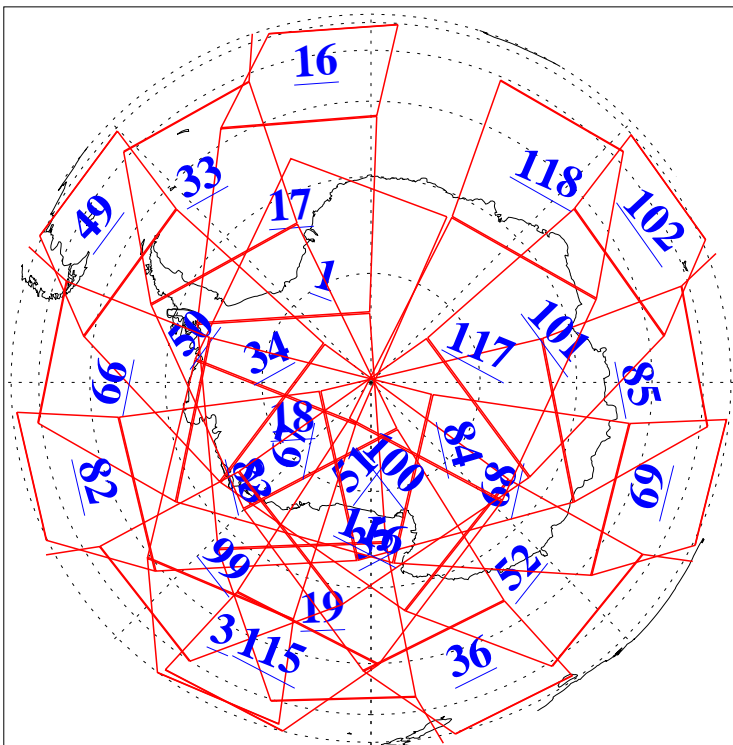

Legend: AMSU Available, HSB Available, AIRS Available