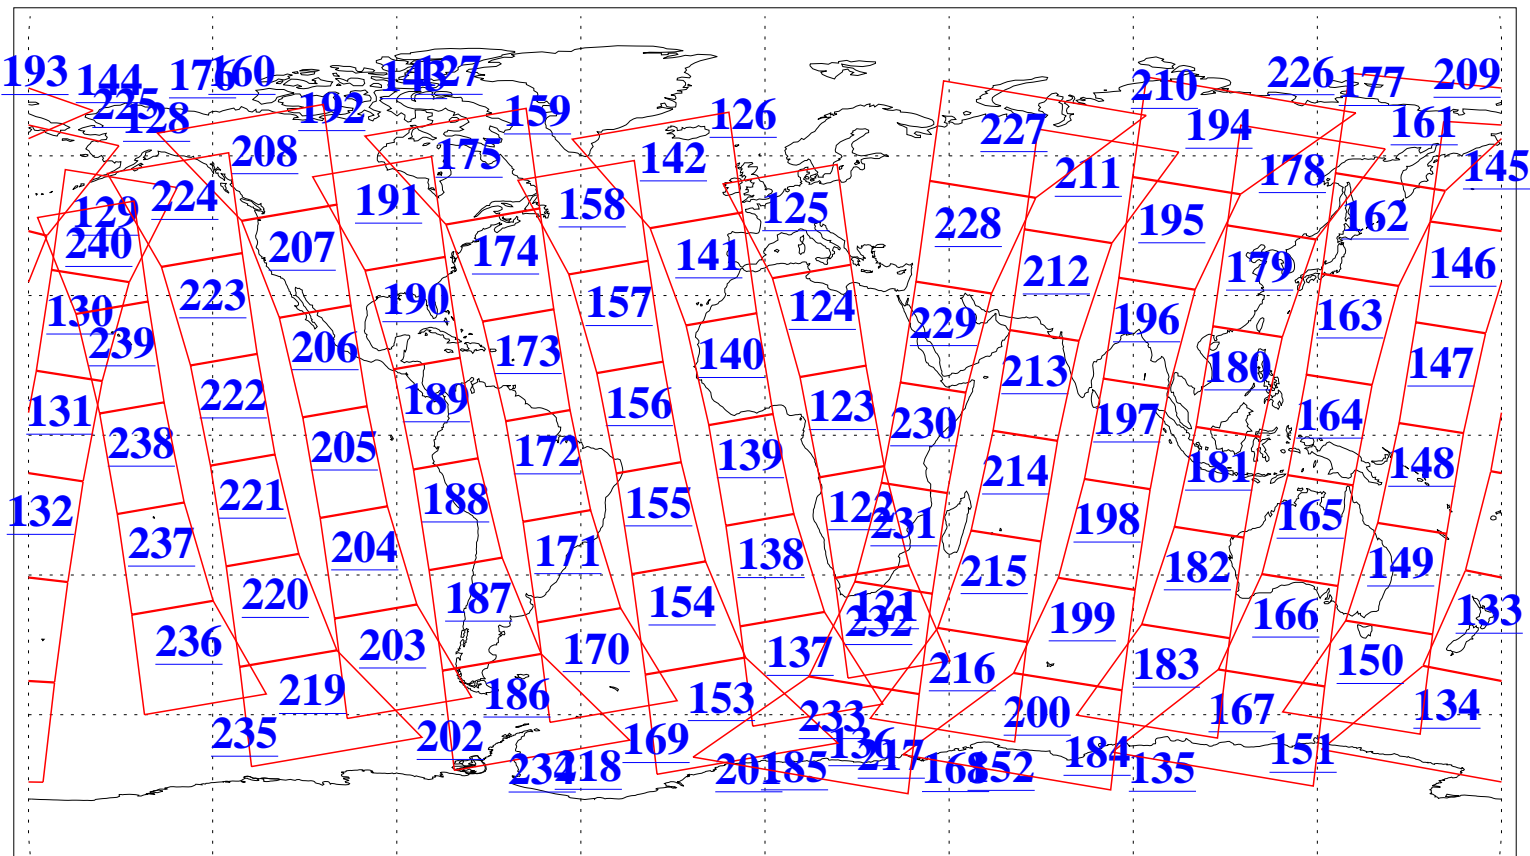

L1B Availability  
AMSU Granules: 240  
HSB Granules: 0  
AIRS Granules: 240

25 Dec 2009  
DoY 359  
Aqua Day 2792  
Granules: 1 to 120

Granules: 121 to 240

Legend: AMSU Available, HSB Available, AIRS Available

L1B Availability  
AMSU Granules: 240  
HSB Granules: 0  
AIRS Granules: 240

25 Dec 2009  
DoY 359  
Aqua Day 2792

Ascending Granules

Descending Granules

Legend: AMSU Available, HSB Available, AIRS Available