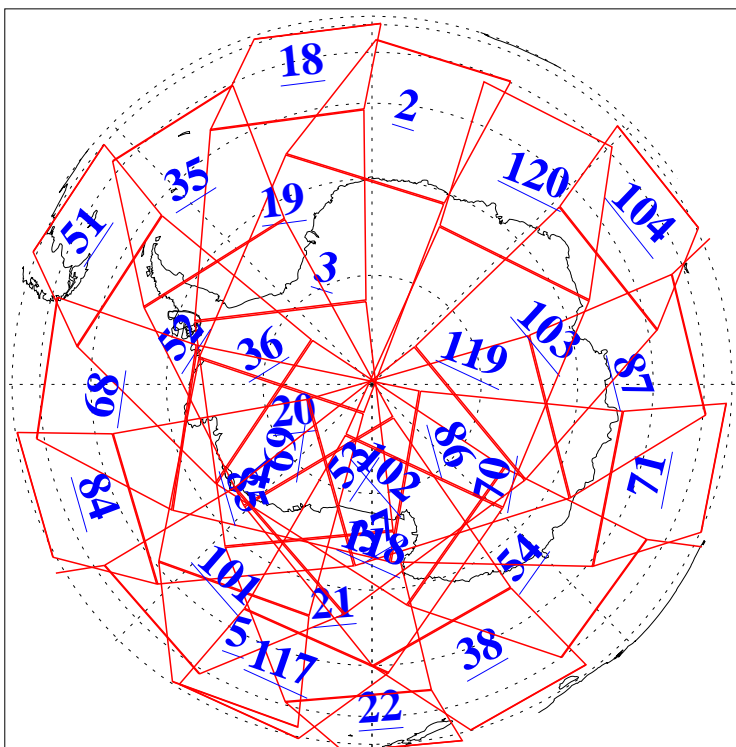

Legend: AMSU Available, HSB Available, AIRS Available