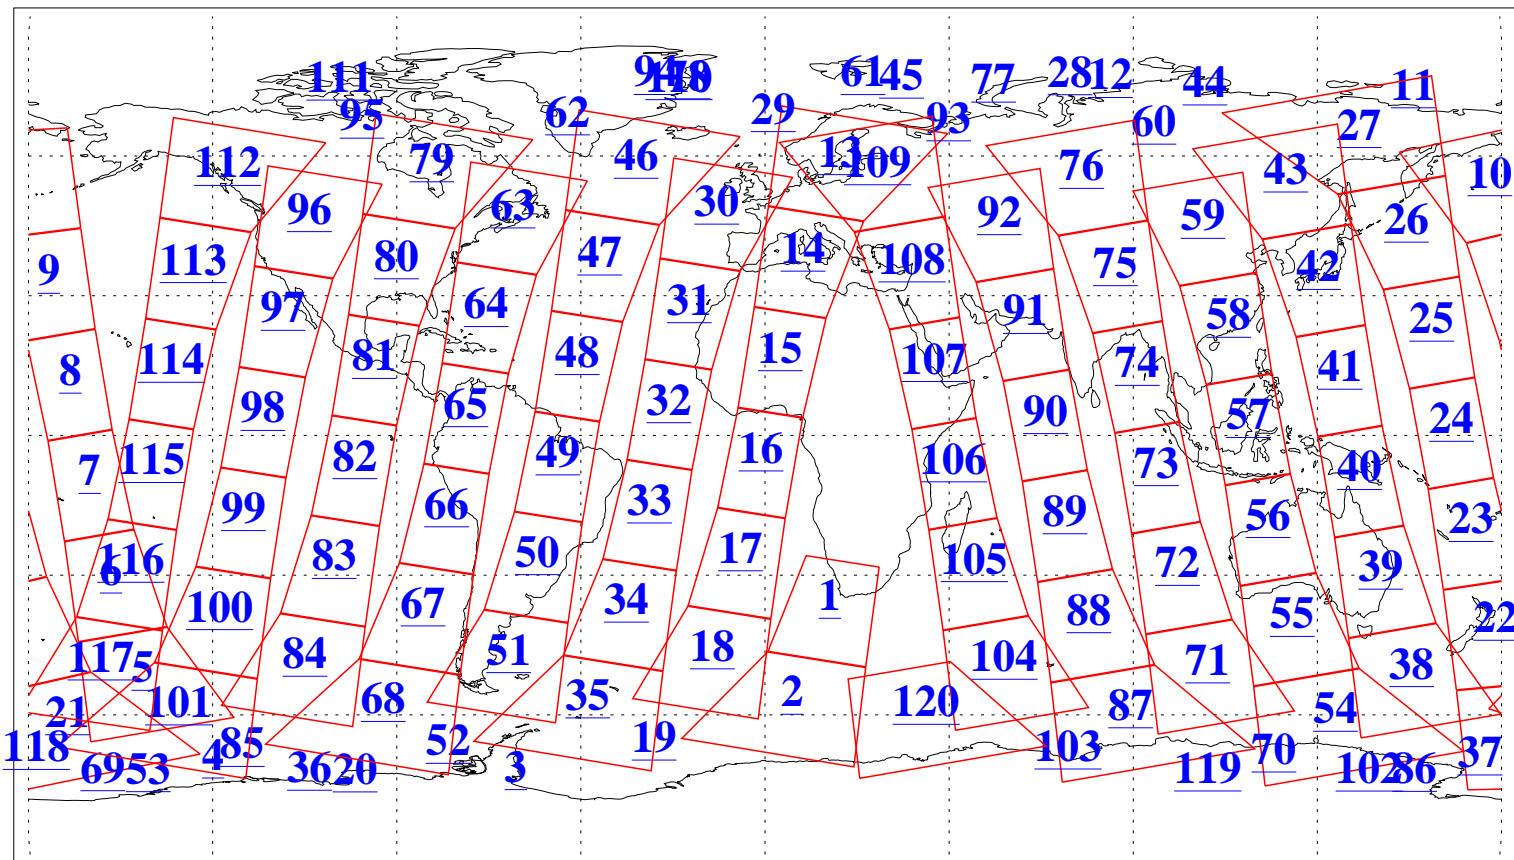

L1B Availability  
AMSU Granules: 240  
HSB Granules: 0  
AIRS Granules: 240

25 Dec 2009  
DoY 359  
Aqua Day 2792  
Granules: 1 to 120

Granules: 121 to 240

Legend: AMSU Available, HSB Available, AIRS Available

L1B Availability  
AMSU Granules: 240  
HSB Granules: 0  
AIRS Granules: 240

25 Dec 2009  
DoY 359  
Aqua Day 2792

Ascending Granules

Descending Granules

Legend: AMSU Available, HSB Available, AIRS Available

### Northern Hemisphere Granules