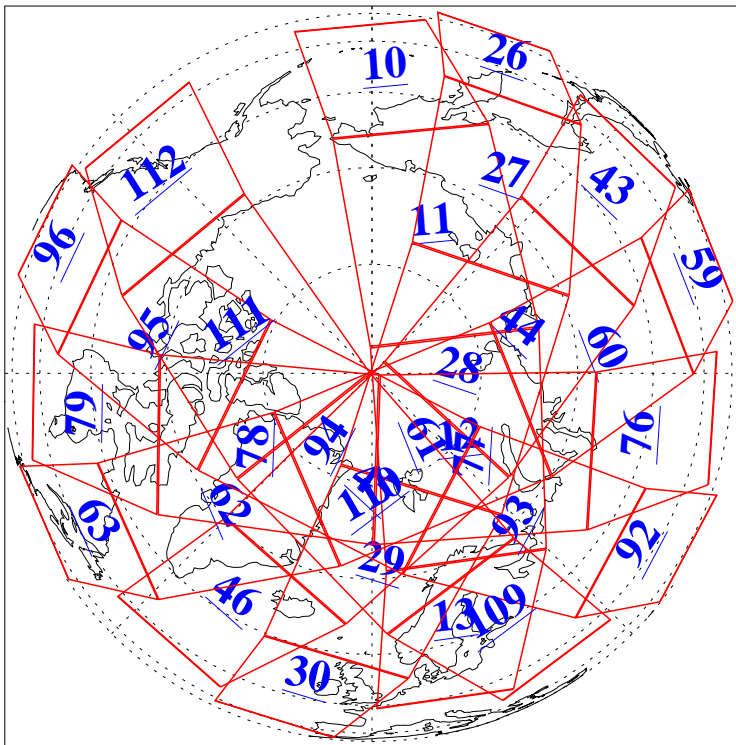

L1B Availability  
AMSU Granules: 240  
HSB Granules: 0  
AIRS Granules: 240

25 Dec 2009  
DoY 359  
Aqua Day 2792  
Granules: 1 to 120

Granules: 121 to 240

Legend: AMSU Available, HSB Available, AIRS Available

L1B Availability  
AMSU Granules: 240  
HSB Granules: 0  
AIRS Granules: 240

25 Dec 2009  
DoY 359  
Aqua Day 2792

Ascending Granules

Descending Granules

Legend: AMSU Available, HSB Available, AIRS Available

### Northern Hemisphere Granules