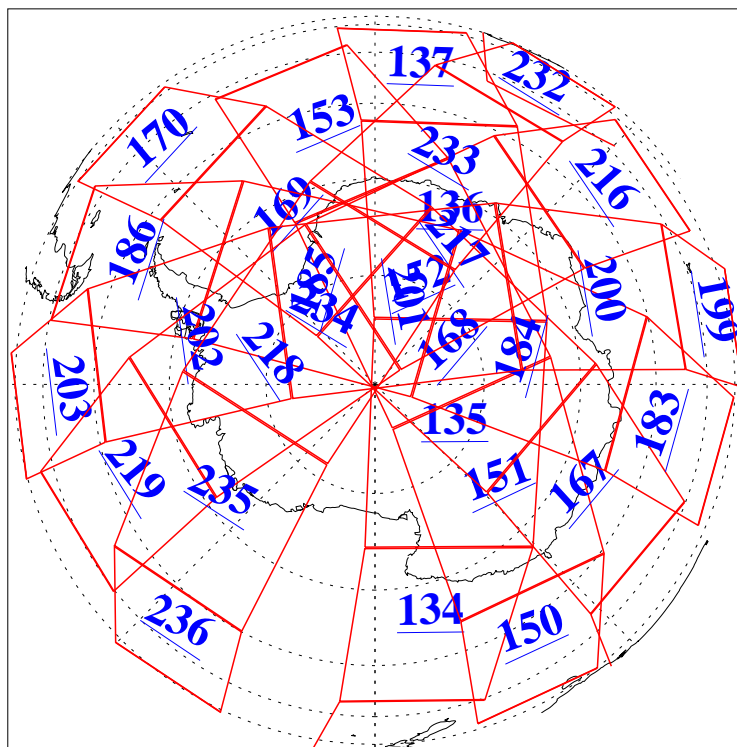

Legend: AMSU Available, HSB Available, AIRS Available