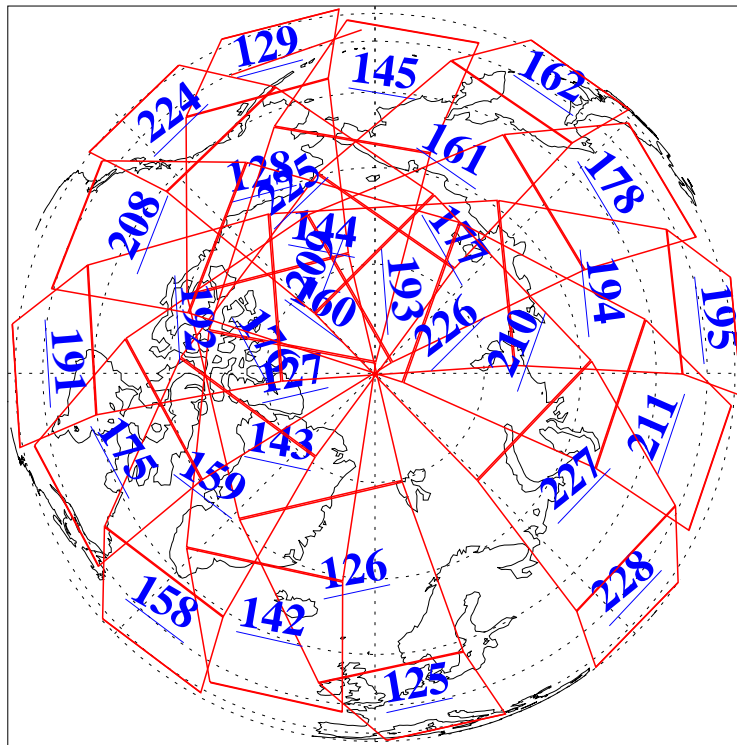

L1B Availability  
AMSU Granules: 240  
HSB Granules: 0  
AIRS Granules: 240

25 Dec 2009  
DoY 359  
Aqua Day 2792  
Granules: 1 to 120

Granules: 121 to 240

Legend: AMSU Available, HSB Available, AIRS Available

L1B Availability  
AMSU Granules: 240  
HSB Granules: 0  
AIRS Granules: 240

25 Dec 2009  
DoY 359  
Aqua Day 2792

Ascending Granules

Descending Granules

Legend: AMSU Available, HSB Available, AIRS Available

### Northern Hemisphere Granules