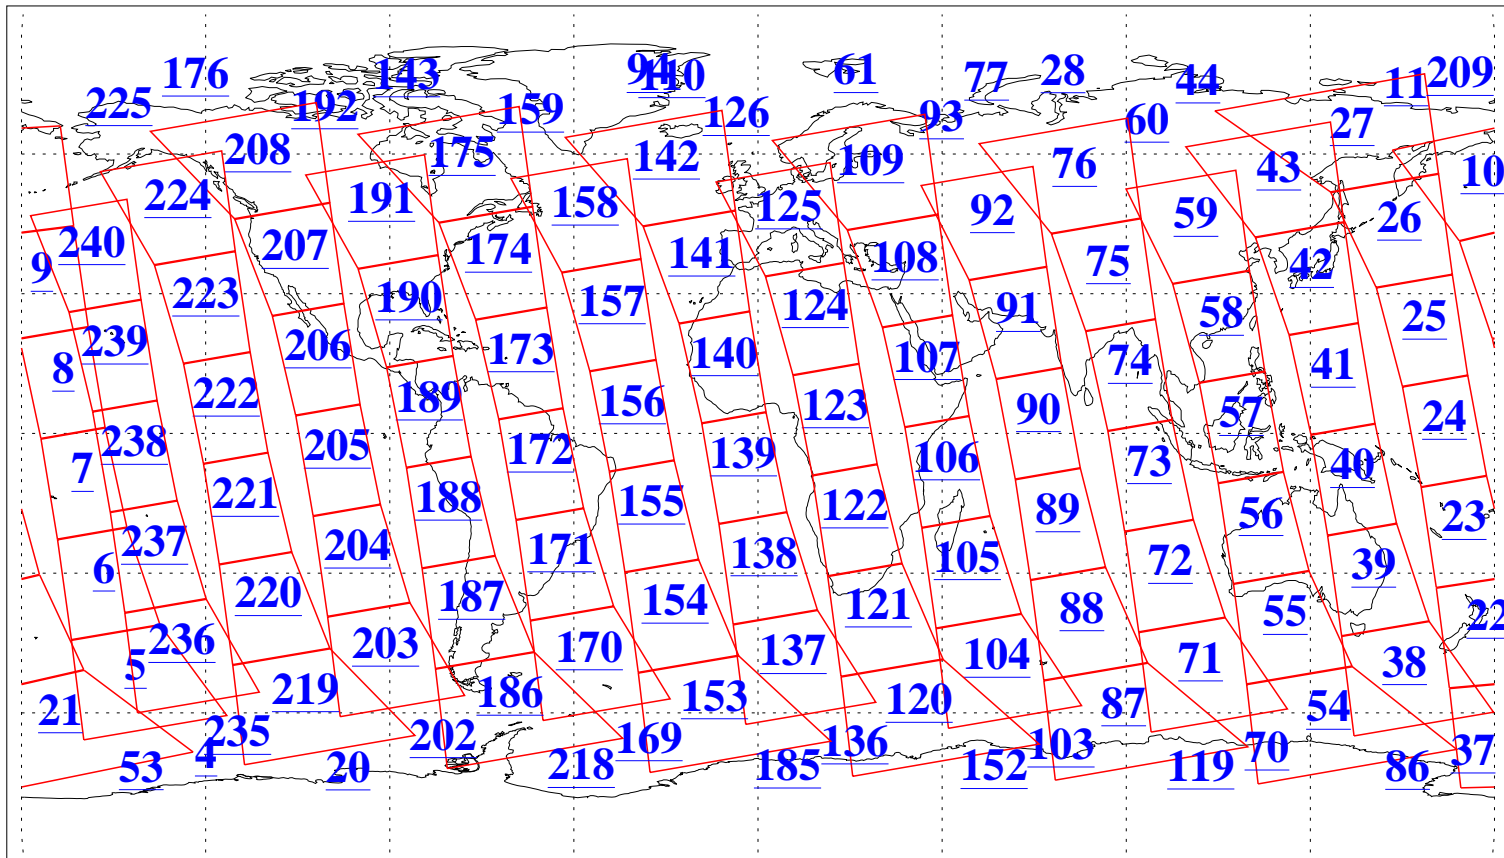

L1B Availability  
AMSU Granules: 240  
HSB Granules: 0  
AIRS Granules: 240

25 Dec 2009  
DoY 359  
Aqua Day 2792  
Granules: 1 to 120

Granules: 121 to 240

Legend: AMSU Available, HSB Available, AIRS Available

L1B Availability  
AMSU Granules: 240  
HSB Granules: 0  
AIRS Granules: 240

25 Dec 2009  
DoY 359  
Aqua Day 2792

Ascending Granules

Descending Granules

Legend: AMSU Available, HSB Available, AIRS Available