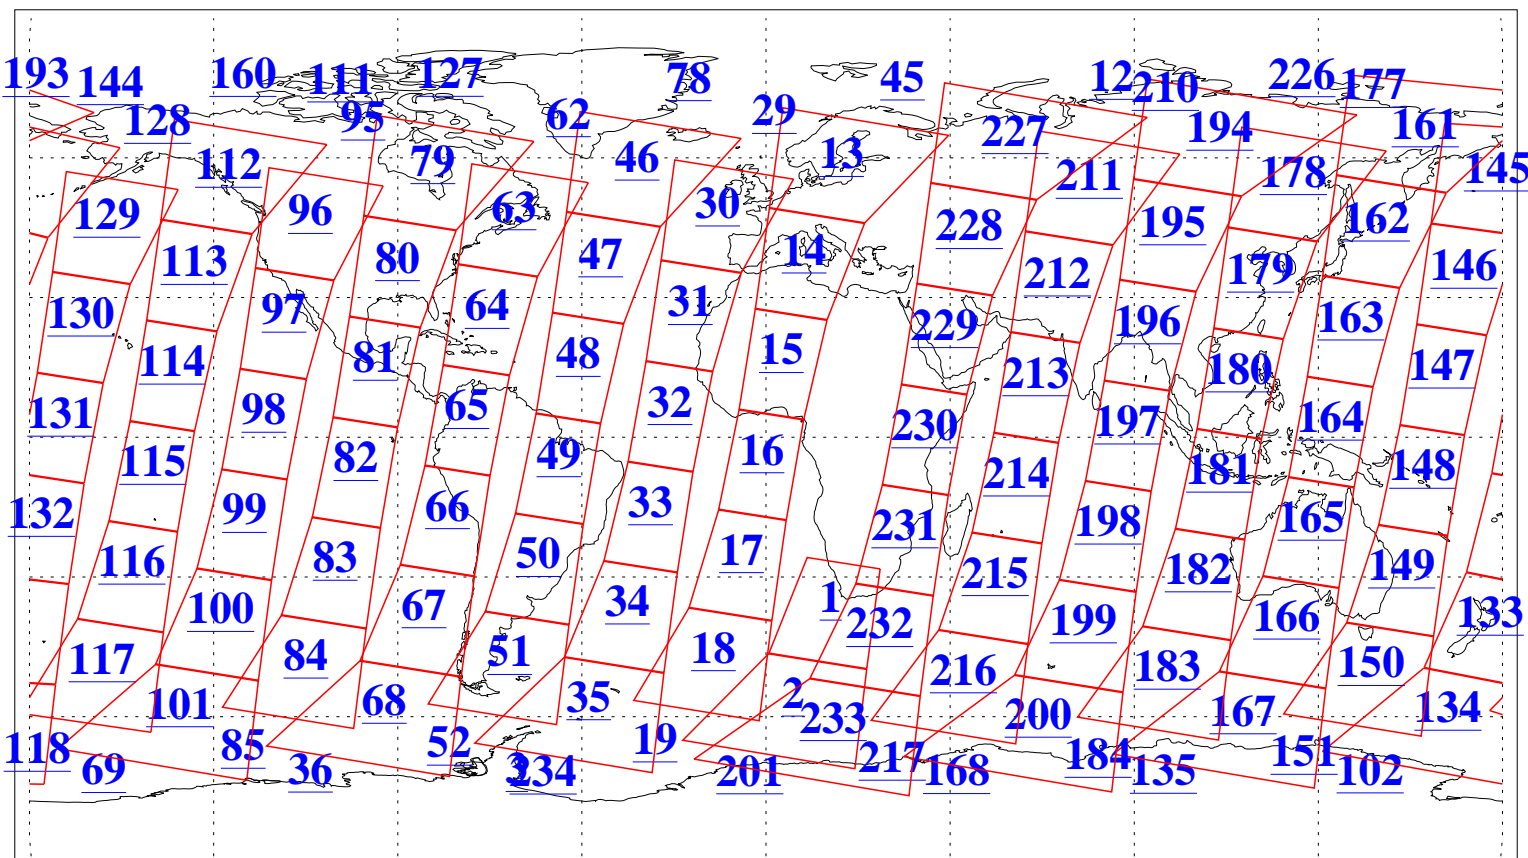

L1B Availability  
AMSU Granules: 240  
HSB Granules: 0  
AIRS Granules: 240

25 Dec 2009  
DoY 359  
Aqua Day 2792  
Granules: 1 to 120

Granules: 121 to 240

Legend: AMSU Available, HSB Available, AIRS Available

L1B Availability  
AMSU Granules: 240  
HSB Granules: 0  
AIRS Granules: 240

25 Dec 2009  
DoY 359  
Aqua Day 2792

Ascending Granules

Descending Granules

Legend: AMSU Available, HSB Available, AIRS Available