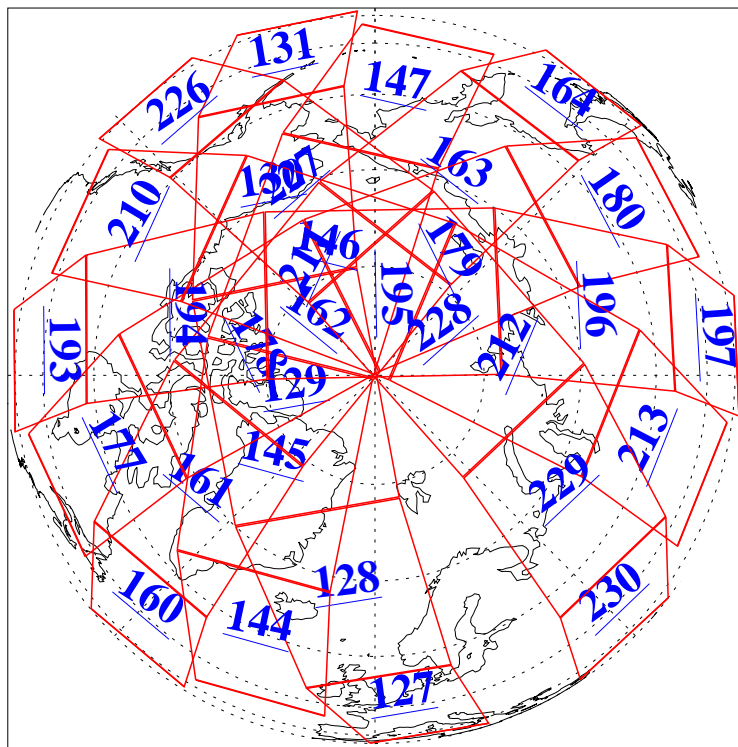

23 Dec 2009
DoY 357
Aqua Day 2790
Ascending Granules

Descending Granules

Legend: AMSU Available, HSB Available, AIRS Available

L1B Availability
AMSU Granules: 240
HSB Granules: 0
AIRS Granules: 240

23 Dec 2009
DoY 357
Aqua Day 2790

Northern Hemisphere Granules

Southern Hemisphere Granules

Legend: AMSU Available, ~~HSB Available~~, AIRS Available