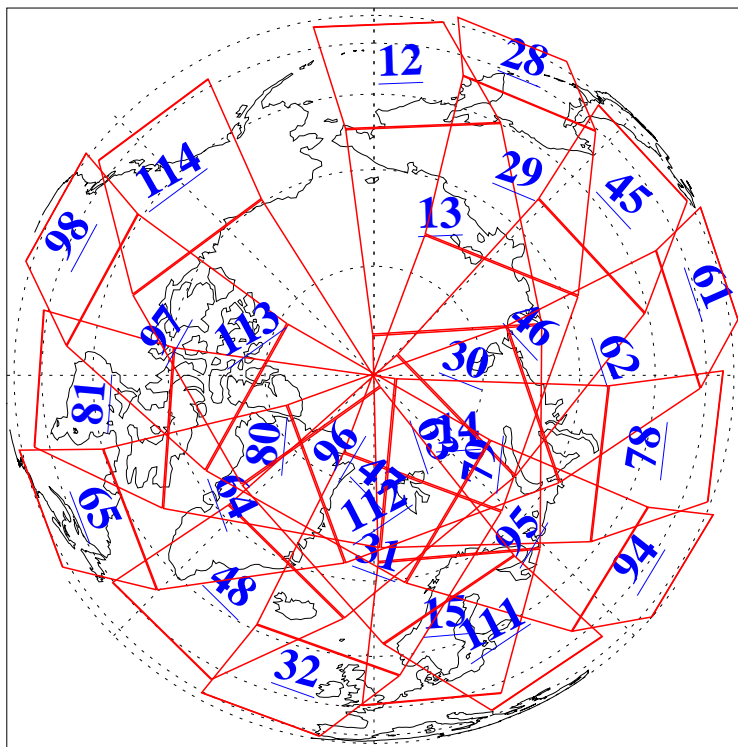

L1B Availability
AMSU Granules: 240
HSB Granules: 0
AIRS Granules: 240

23 Dec 2009
DoY 357
Aqua Day 2790
Granules: 1 to 120

Granules: 121 to 240

Legend: AMSU Available, HSB Available, AIRS Available

L1B Availability
AMSU Granules: 240
HSB Granules: 0
AIRS Granules: 240

23 Dec 2009
DoY 357
Aqua Day 2790
Ascending Granules

Descending Granules

Legend: AMSU Available, HSB Available, AIRS Available

L1B Availability
AMSU Granules: 240
HSB Granules: 0
AIRS Granules: 240

23 Dec 2009
DoY 357
Aqua Day 2790

Northern Hemisphere Granules

Southern Hemisphere Granules

Legend: AMSU Available, ~~HSB Available~~, AIRS Available