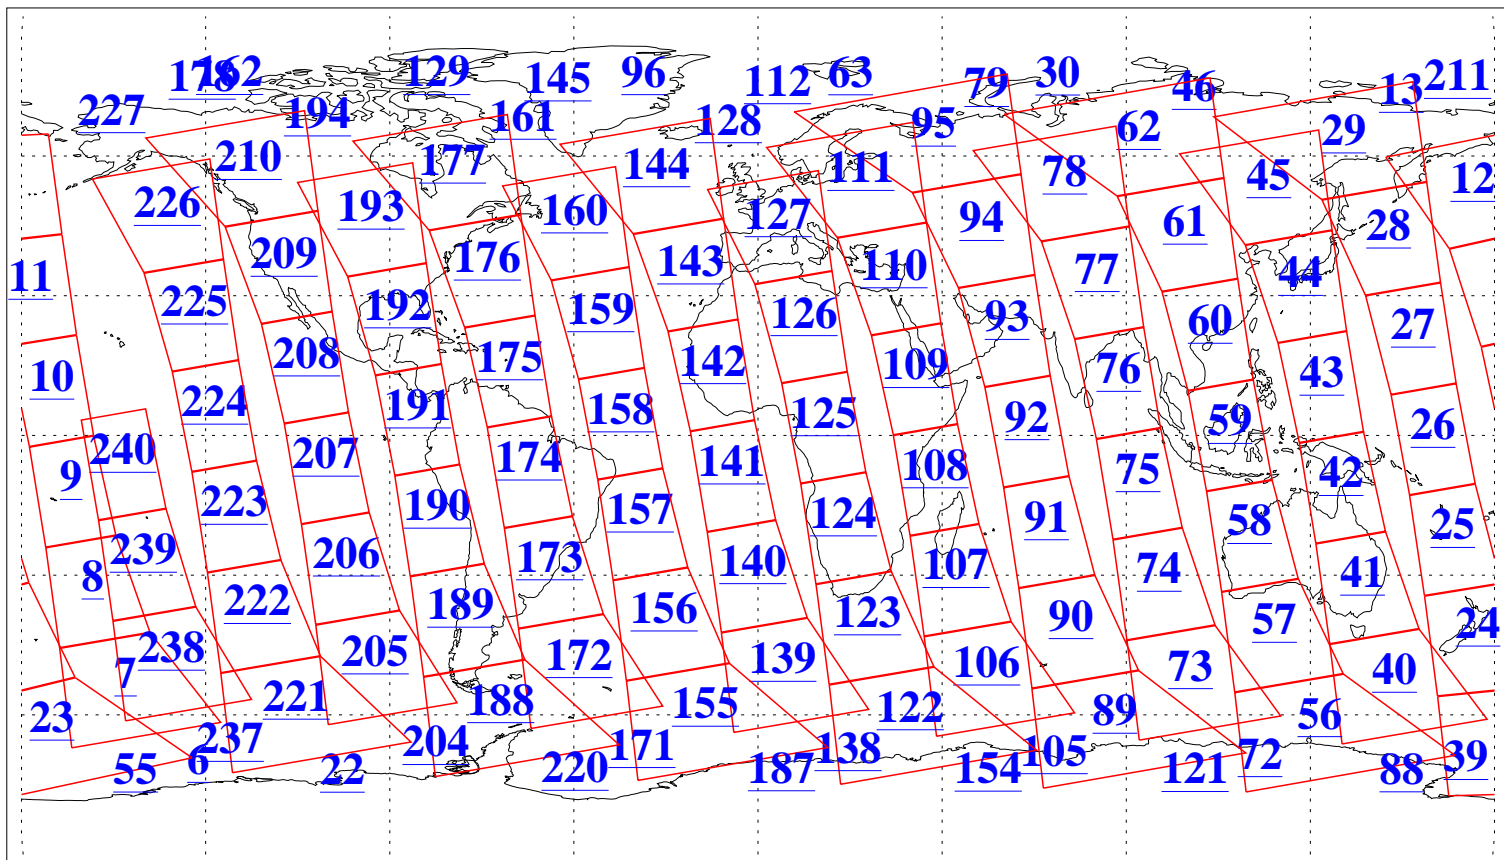

L1B Availability
AMSU Granules: 240
HSB Granules: 0
AIRS Granules: 240

23 Dec 2009
DoY 357
Aqua Day 2790
Granules: 1 to 120

Granules: 121 to 240

Legend: AMSU Available, HSB Available, AIRS Available

L1B Availability
AMSU Granules: 240
HSB Granules: 0
AIRS Granules: 240

23 Dec 2009
DoY 357
Aqua Day 2790
Ascending Granules

Descending Granules

Legend: AMSU Available, HSB Available, AIRS Available

L1B Availability
AMSU Granules: 240
HSB Granules: 0
AIRS Granules: 240

23 Dec 2009
DoY 357
Aqua Day 2790