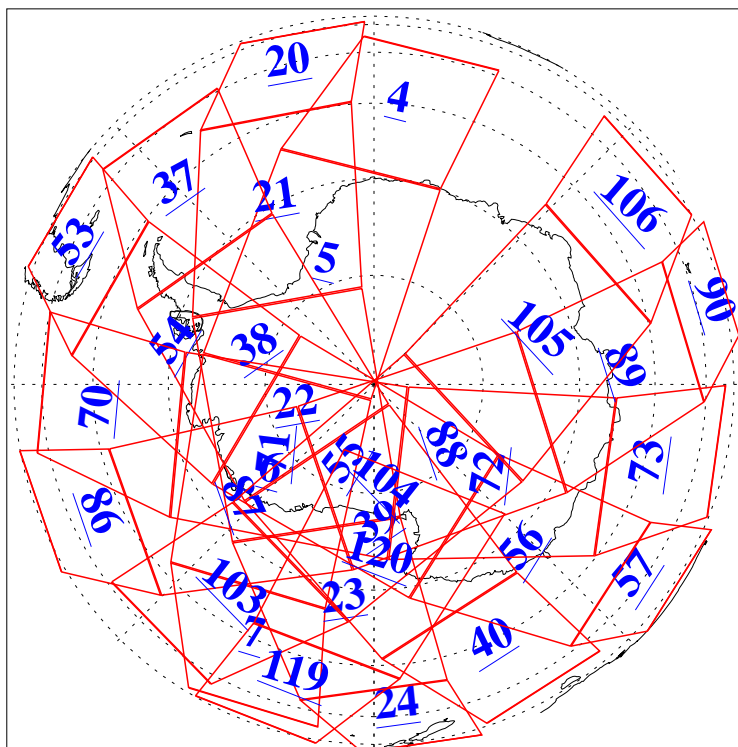

L1B Availability
AMSU Granules: 240
HSB Granules: 0
AIRS Granules: 240

23 Dec 2009
DoY 357
Aqua Day 2790
Granules: 1 to 120

Granules: 121 to 240

Legend: AMSU Available, HSB Available, AIRS Available

L1B Availability
AMSU Granules: 240
HSB Granules: 0
AIRS Granules: 240

23 Dec 2009
DoY 357
Aqua Day 2790
Ascending Granules

Descending Granules

Legend: AMSU Available, HSB Available, AIRS Available

L1B Availability
AMSU Granules: 240
HSB Granules: 0
AIRS Granules: 240

23 Dec 2009
DoY 357
Aqua Day 2790

Northern Hemisphere Granules

Southern Hemisphere Granules

Legend: AMSU Available, ~~HSB Available~~, AIRS Available