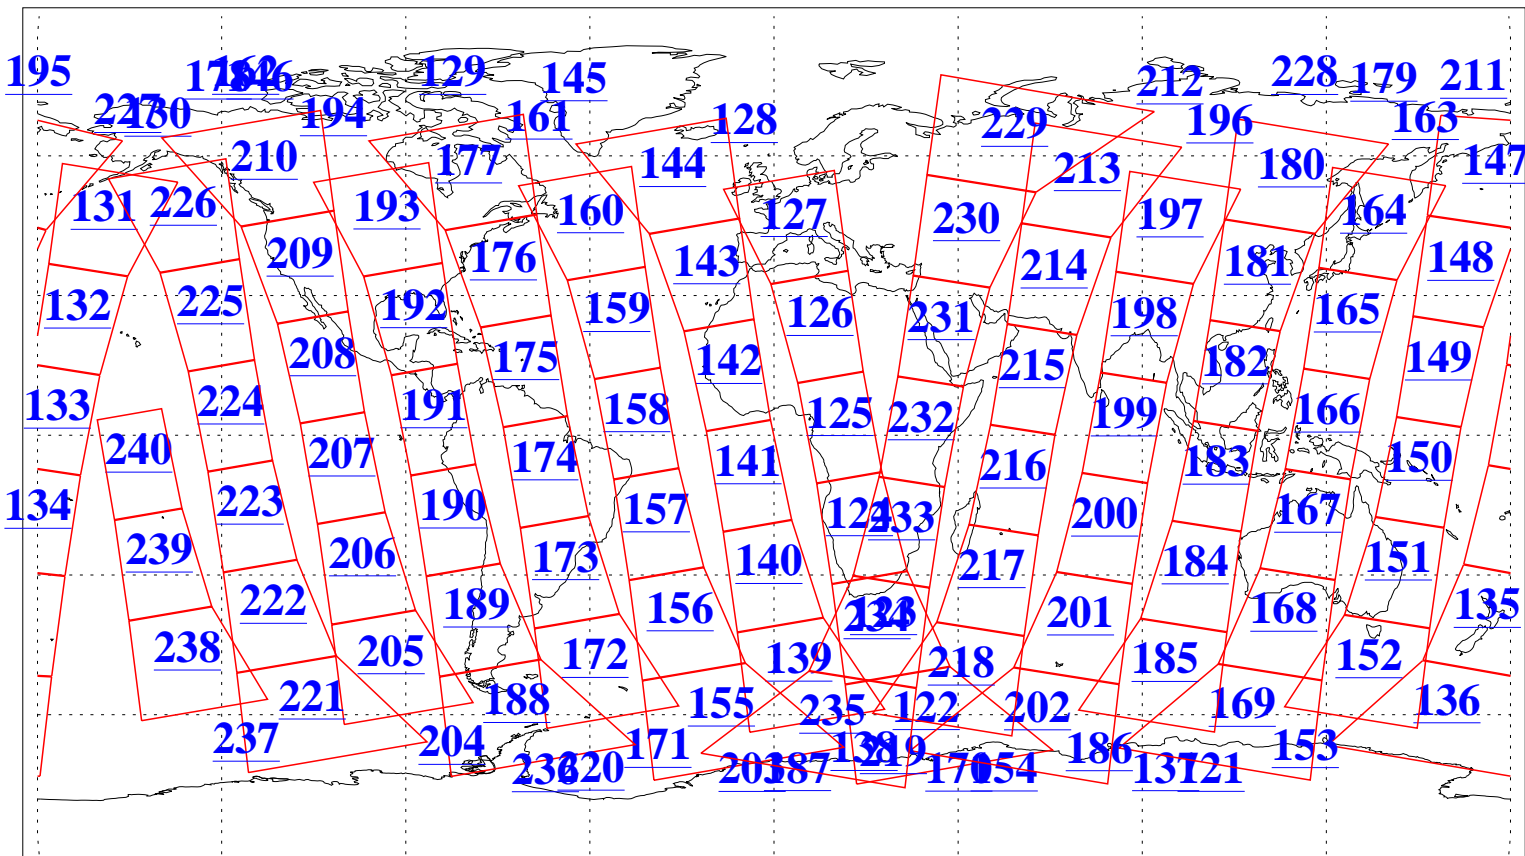

L1B Availability
AMSU Granules: 240
HSB Granules: 0
AIRS Granules: 240

23 Dec 2009
DoY 357
Aqua Day 2790
Granules: 1 to 120

Granules: 121 to 240

Legend: AMSU Available, HSB Available, AIRS Available

L1B Availability
AMSU Granules: 240
HSB Granules: 0
AIRS Granules: 240

23 Dec 2009
DoY 357
Aqua Day 2790
Ascending Granules

Descending Granules

Legend: AMSU Available, HSB Available, AIRS Available

L1B Availability
AMSU Granules: 240
HSB Granules: 0
AIRS Granules: 240

23 Dec 2009
DoY 357
Aqua Day 2790