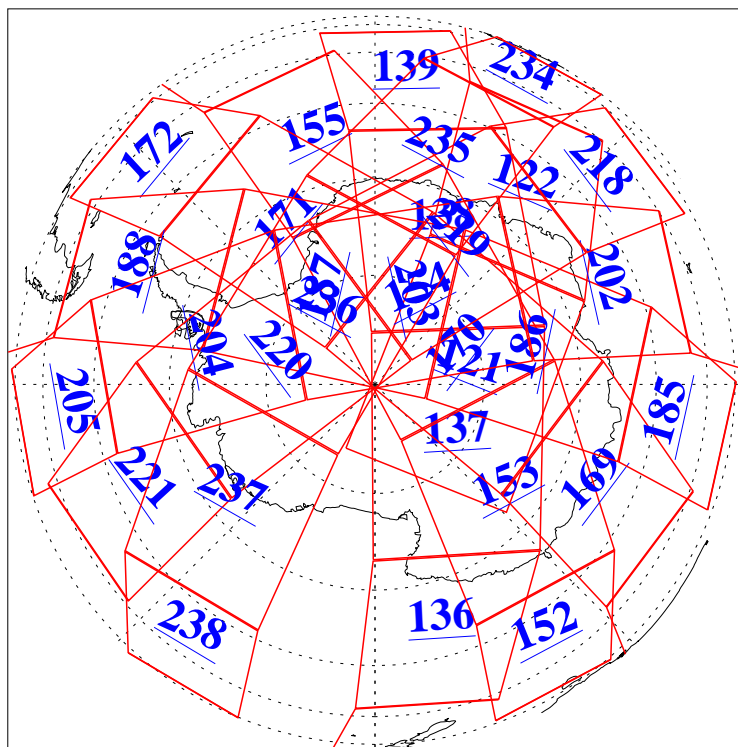

L1B Availability
AMSU Granules: 240
HSB Granules: 0
AIRS Granules: 240

23 Dec 2009
DoY 357
Aqua Day 2790
Granules: 1 to 120

Granules: 121 to 240

Legend: AMSU Available, HSB Available, AIRS Available

L1B Availability
AMSU Granules: 240
HSB Granules: 0
AIRS Granules: 240

23 Dec 2009
DoY 357
Aqua Day 2790
Ascending Granules

Descending Granules

Legend: AMSU Available, HSB Available, AIRS Available

L1B Availability
AMSU Granules: 240
HSB Granules: 0
AIRS Granules: 240

23 Dec 2009
DoY 357
Aqua Day 2790

Northern Hemisphere Granules

Southern Hemisphere Granules

Legend: AMSU Available, ~~HSB Available~~, AIRS Available