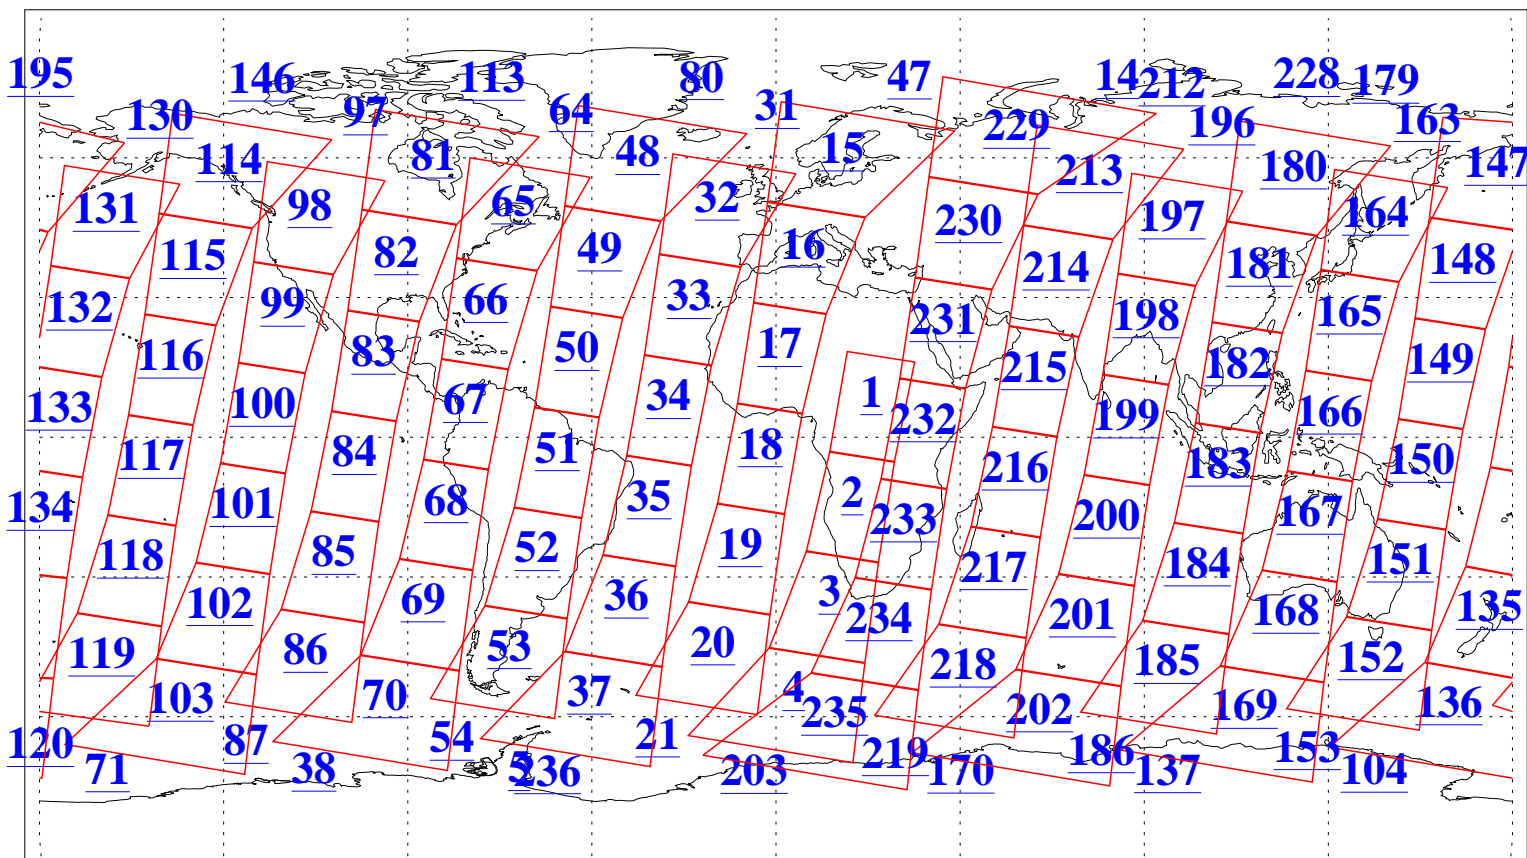

L1B Availability
AMSU Granules: 240
HSB Granules: 0
AIRS Granules: 240

23 Dec 2009
DoY 357
Aqua Day 2790
Granules: 1 to 120

Granules: 121 to 240

Legend: AMSU Available, HSB Available, AIRS Available

L1B Availability
AMSU Granules: 240
HSB Granules: 0
AIRS Granules: 240

23 Dec 2009
DoY 357
Aqua Day 2790
Ascending Granules

Descending Granules

Legend: AMSU Available, HSB Available, AIRS Available

L1B Availability
AMSU Granules: 240
HSB Granules: 0
AIRS Granules: 240

23 Dec 2009
DoY 357
Aqua Day 2790