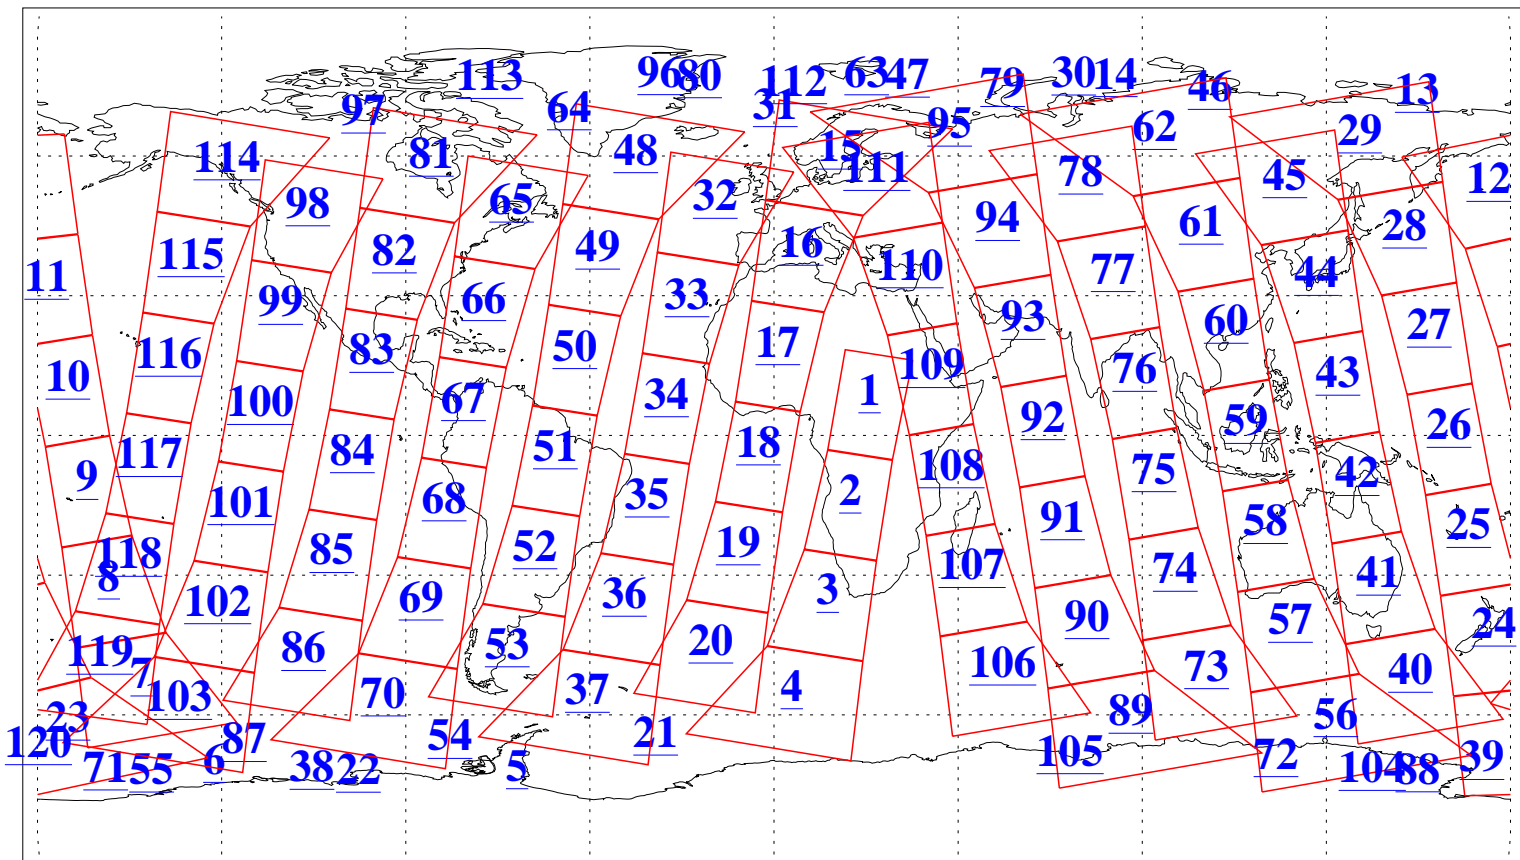

L1B Availability
AMSU Granules: 240
HSB Granules: 0
AIRS Granules: 240

23 Dec 2009
DoY 357
Aqua Day 2790
Granules: 1 to 120

Granules: 121 to 240

Legend: AMSU Available, HSB Available, AIRS Available

L1B Availability
AMSU Granules: 240
HSB Granules: 0
AIRS Granules: 240

23 Dec 2009
DoY 357
Aqua Day 2790
Ascending Granules

Descending Granules

Legend: AMSU Available, HSB Available, AIRS Available

L1B Availability
AMSU Granules: 240
HSB Granules: 0
AIRS Granules: 240

23 Dec 2009
DoY 357
Aqua Day 2790

Northern Hemisphere Granules

Southern Hemisphere Granules

Legend: AMSU Available, ~~HSB Available~~, AIRS Available