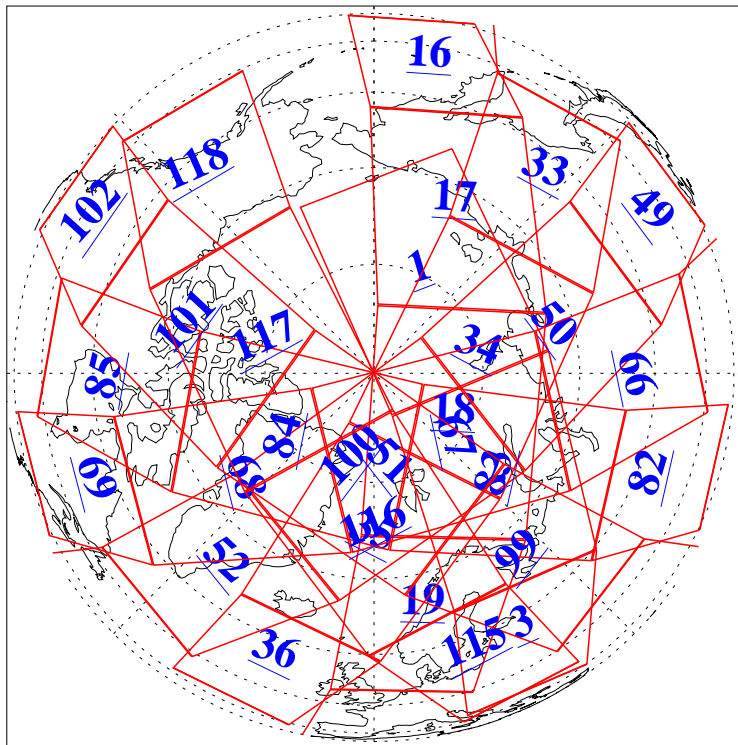

L1B Availability  
AMSU Granules: 240  
HSB Granules: 0  
AIRS Granules: 240

19 Dec 2009  
DoY 353  
Aqua Day 2786  
Granules: 1 to 120

Granules: 121 to 240

Legend: AMSU Available, HSB Available, AIRS Available

L1B Availability  
AMSU Granules: 240  
HSB Granules: 0  
AIRS Granules: 240

19 Dec 2009  
DoY 353  
Aqua Day 2786  
Ascending Granules

Descending Granules

Legend: AMSU Available, HSB Available, AIRS Available

### Northern Hemisphere Granules