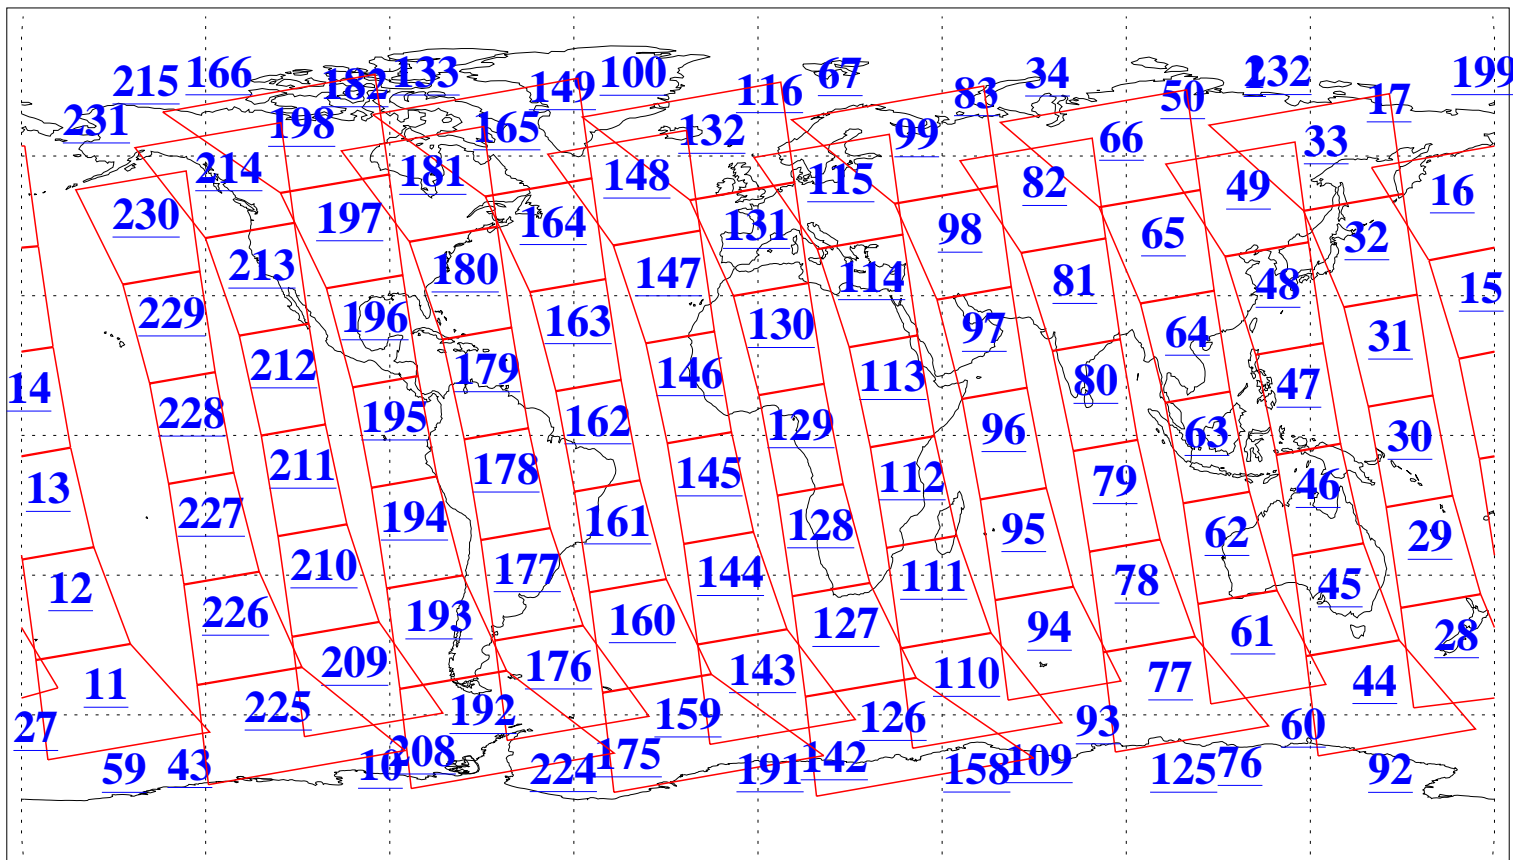

L1B Availability  
AMSU Granules: 240  
HSB Granules: 0  
AIRS Granules: 240

19 Dec 2009  
DoY 353  
Aqua Day 2786  
Granules: 1 to 120

Granules: 121 to 240

Legend: AMSU Available, HSB Available, AIRS Available

L1B Availability  
AMSU Granules: 240  
HSB Granules: 0  
AIRS Granules: 240

19 Dec 2009  
DoY 353  
Aqua Day 2786  
Ascending Granules

Descending Granules

Legend: AMSU Available, HSB Available, AIRS Available