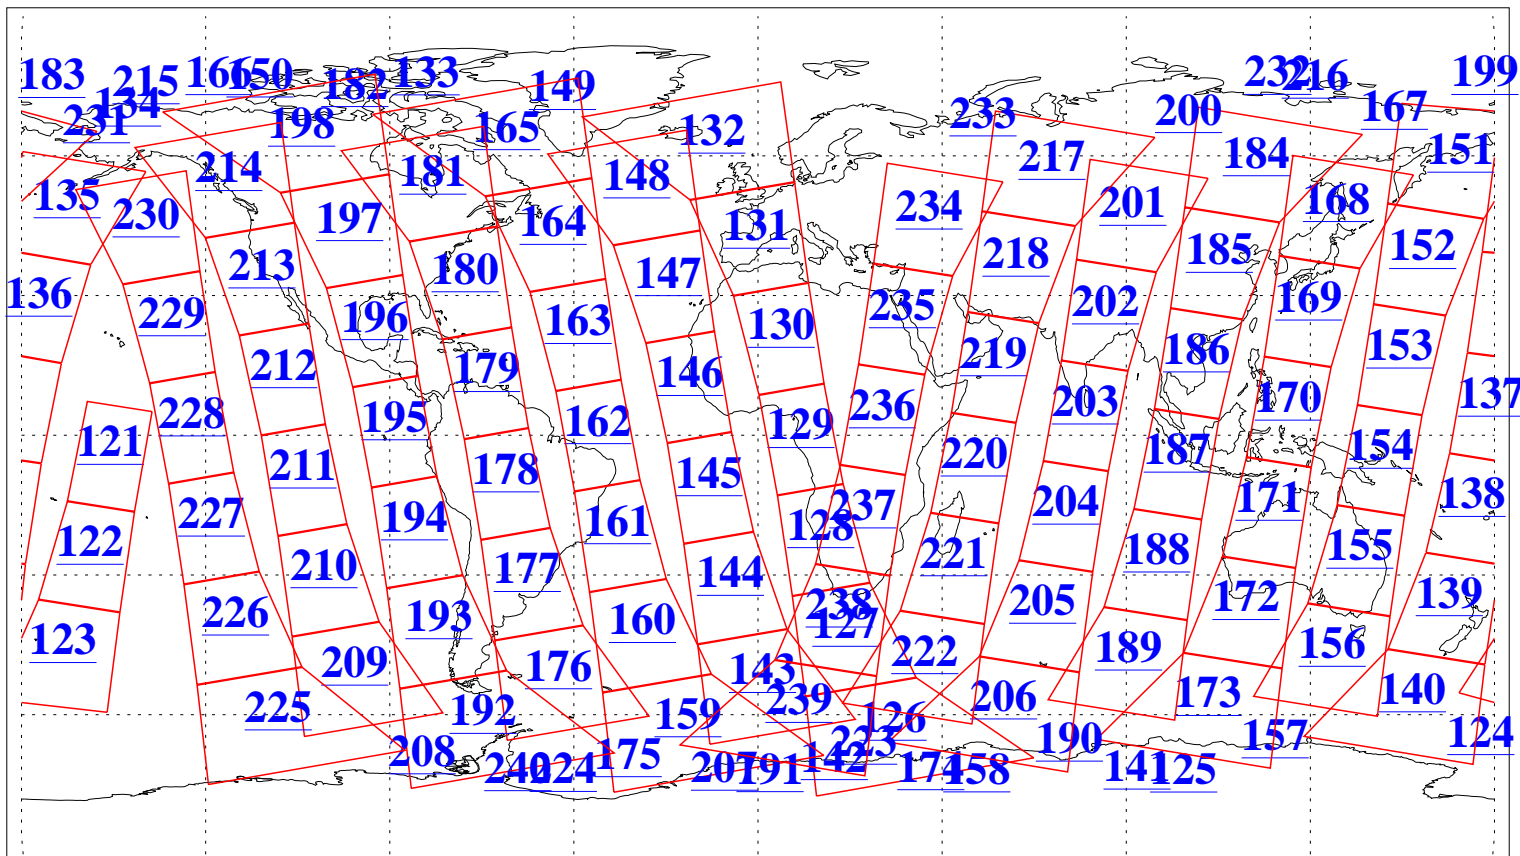

L1B Availability  
AMSU Granules: 240  
HSB Granules: 0  
AIRS Granules: 240

19 Dec 2009  
DoY 353  
Aqua Day 2786  
Granules: 1 to 120

Granules: 121 to 240

Legend: AMSU Available, HSB Available, AIRS Available

L1B Availability  
AMSU Granules: 240  
HSB Granules: 0  
AIRS Granules: 240

19 Dec 2009  
DoY 353  
Aqua Day 2786  
Ascending Granules

Descending Granules

Legend: AMSU Available, HSB Available, AIRS Available