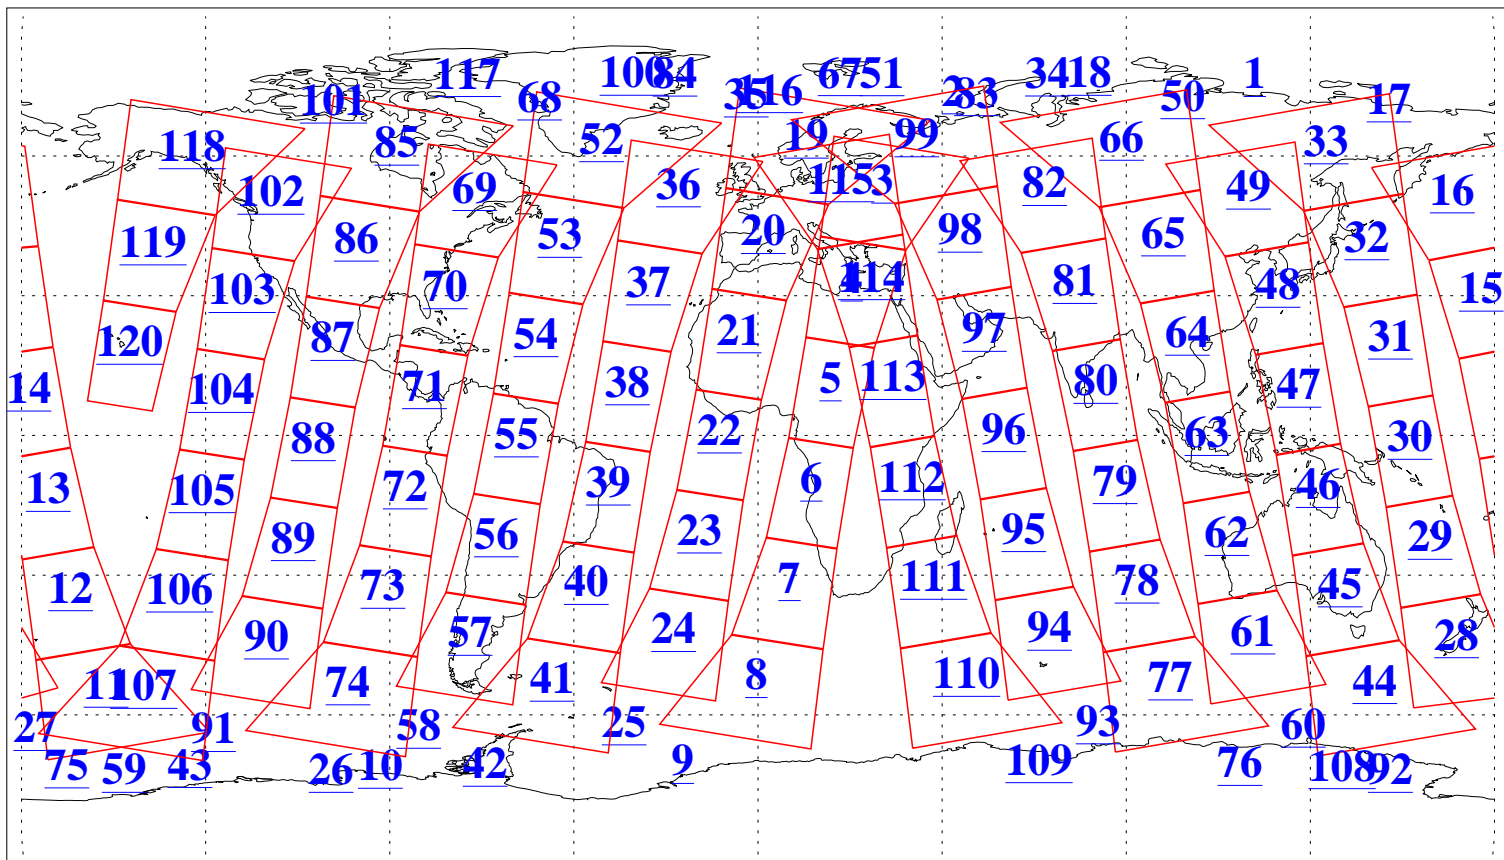

L1B Availability  
AMSU Granules: 240  
HSB Granules: 0  
AIRS Granules: 240

19 Dec 2009  
DoY 353  
Aqua Day 2786  
Granules: 1 to 120

Granules: 121 to 240

Legend: AMSU Available, HSB Available, AIRS Available

L1B Availability  
AMSU Granules: 240  
HSB Granules: 0  
AIRS Granules: 240

19 Dec 2009  
DoY 353  
Aqua Day 2786  
Ascending Granules

Descending Granules

Legend: AMSU Available, HSB Available, AIRS Available