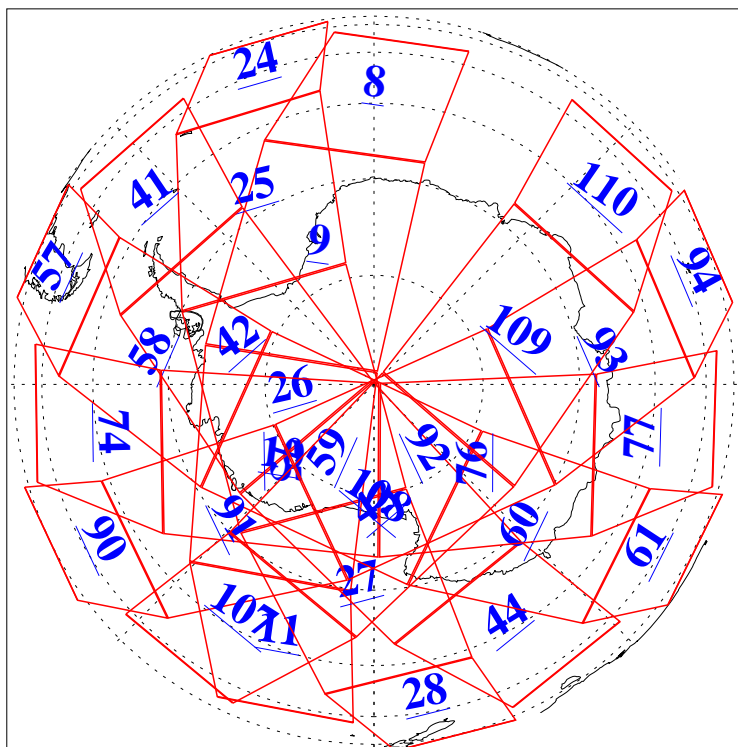

Legend: AMSU Available, HSB Available, AIRS Available