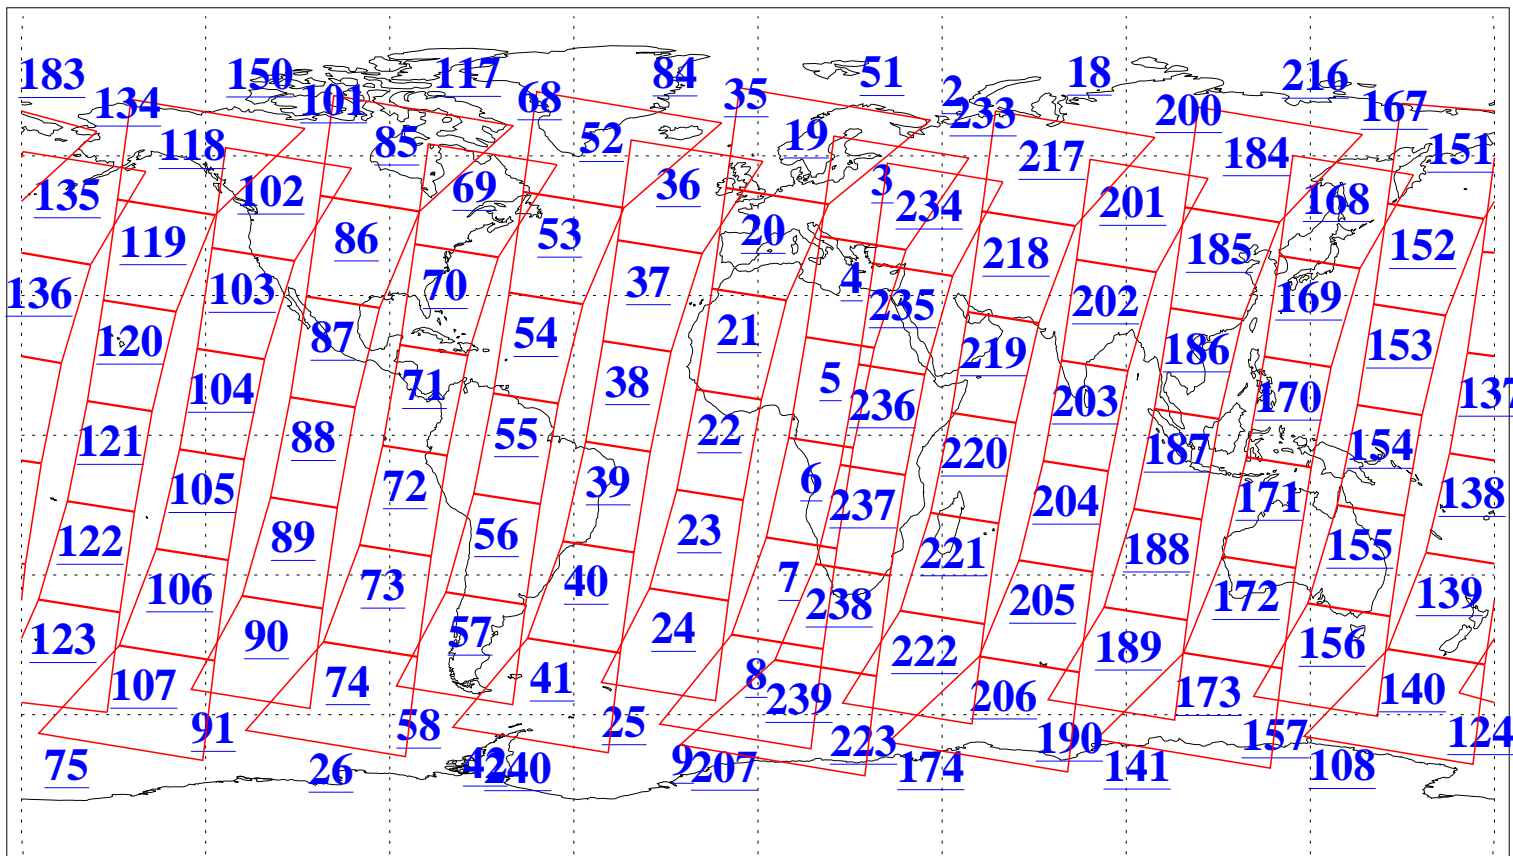

L1B Availability  
AMSU Granules: 240  
HSB Granules: 0  
AIRS Granules: 240

19 Dec 2009  
DoY 353  
Aqua Day 2786  
Granules: 1 to 120

Granules: 121 to 240

Legend: AMSU Available, HSB Available, AIRS Available

L1B Availability  
AMSU Granules: 240  
HSB Granules: 0  
AIRS Granules: 240

19 Dec 2009  
DoY 353  
Aqua Day 2786  
Ascending Granules

Descending Granules

Legend: AMSU Available, HSB Available, AIRS Available