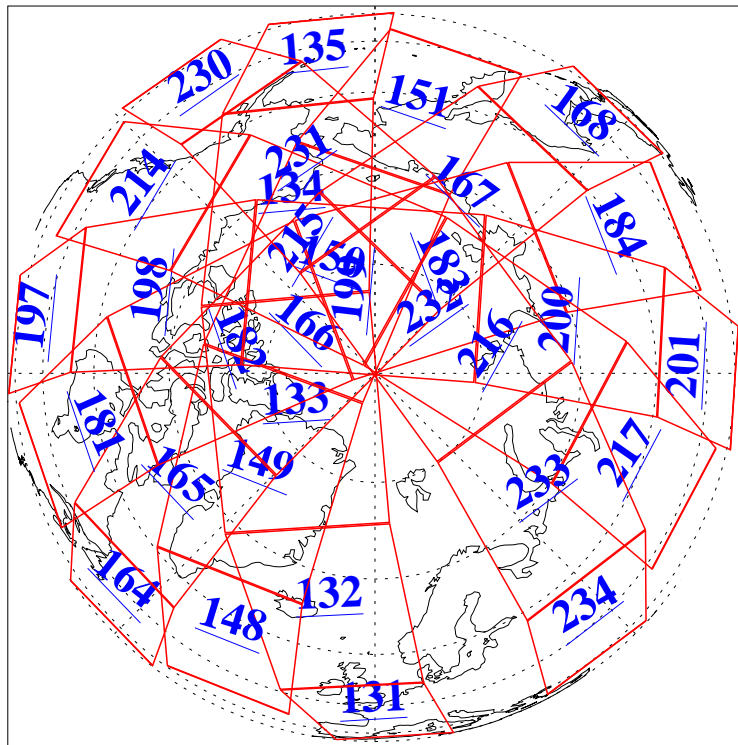

L1B Availability  
AMSU Granules: 240  
HSB Granules: 0  
AIRS Granules: 240

19 Dec 2009  
DoY 353  
Aqua Day 2786  
Granules: 1 to 120

Granules: 121 to 240

Legend: AMSU Available, HSB Available, AIRS Available

L1B Availability  
AMSU Granules: 240  
HSB Granules: 0  
AIRS Granules: 240

19 Dec 2009  
DoY 353  
Aqua Day 2786  
Ascending Granules

Descending Granules

Legend: AMSU Available, HSB Available, AIRS Available

### Northern Hemisphere Granules