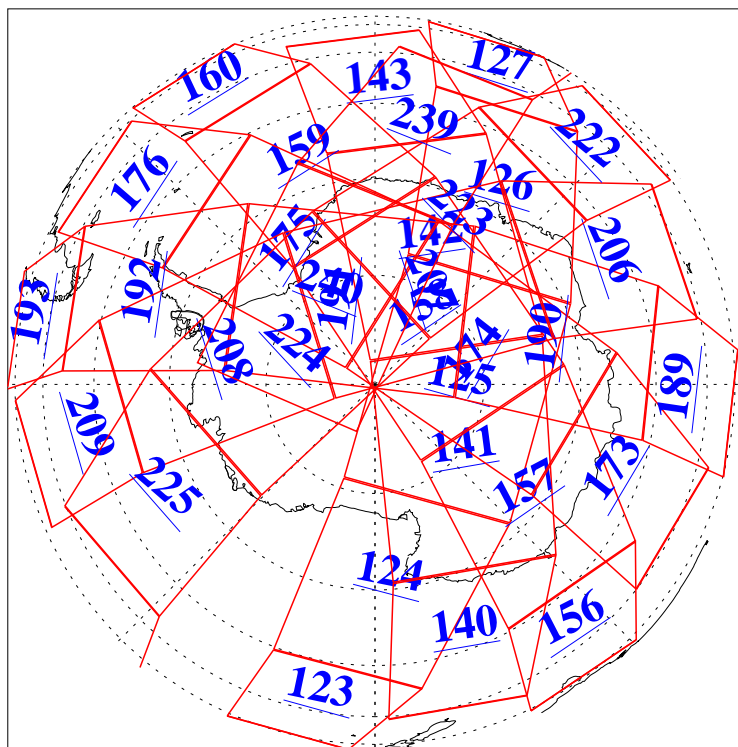

Legend: AMSU Available, HSB Available, AIRS Available