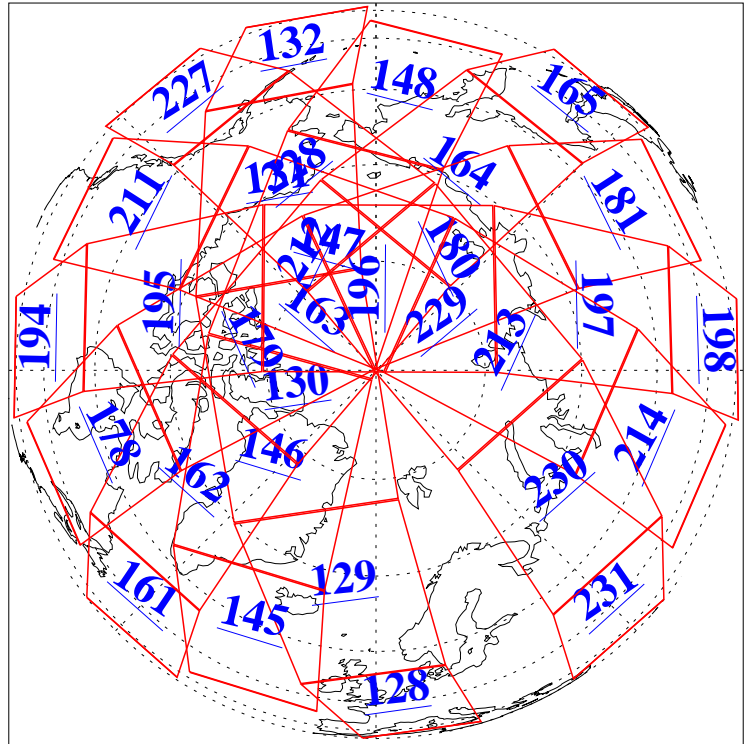

L1B Availability
AMSU Granules: 240
HSB Granules: 0
AIRS Granules: 240

14 Dec 2009
DoY 348
Aqua Day 2781
Granules: 1 to 120

Granules: 121 to 240

Legend: AMSU Available, HSB Available, AIRS Available

L1B Availability
AMSU Granules: 240
HSB Granules: 0
AIRS Granules: 240

14 Dec 2009
DoY 348
Aqua Day 2781
Ascending Granules

Descending Granules

Legend: AMSU Available, HSB Available, AIRS Available

L1B Availability
AMSU Granules: 240
HSB Granules: 0
AIRS Granules: 240

14 Dec 2009
DoY 348
Aqua Day 2781

Northern Hemisphere Granules

Southern Hemisphere Granules

Legend: AMSU Available, HSB Available, AIRS Available