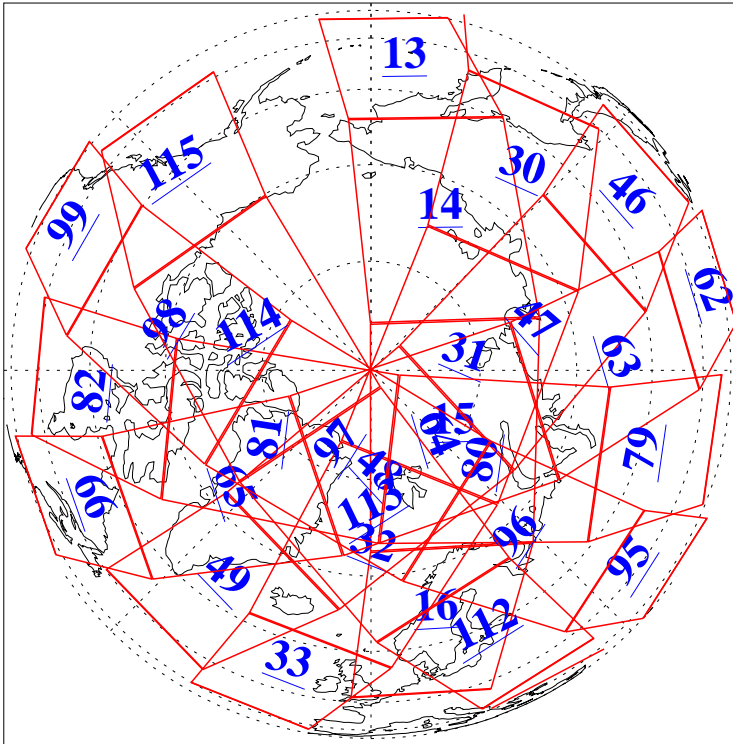

L1B Availability
AMSU Granules: 240
HSB Granules: 0
AIRS Granules: 240

14 Dec 2009
DoY 348
Aqua Day 2781
Granules: 1 to 120

Granules: 121 to 240

Legend: AMSU Available, HSB Available, AIRS Available

L1B Availability
AMSU Granules: 240
HSB Granules: 0
AIRS Granules: 240

14 Dec 2009
DoY 348
Aqua Day 2781
Ascending Granules

Descending Granules

Legend: AMSU Available, HSB Available, AIRS Available

L1B Availability
AMSU Granules: 240
HSB Granules: 0
AIRS Granules: 240

14 Dec 2009
DoY 348
Aqua Day 2781

Northern Hemisphere Granules

Southern Hemisphere Granules

Legend: AMSU Available, HSB Available, AIRS Available