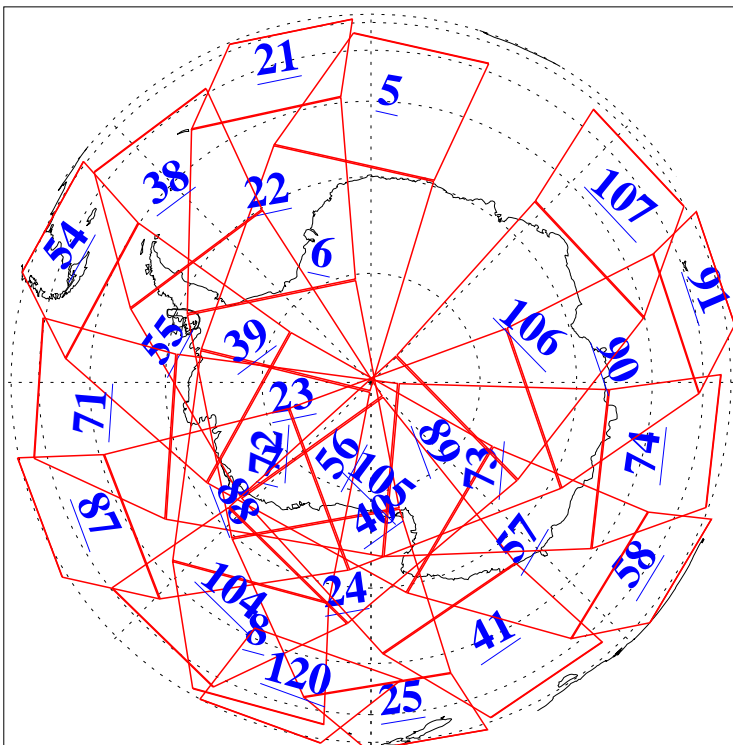

L1B Availability
AMSU Granules: 240
HSB Granules: 0
AIRS Granules: 240

14 Dec 2009
DoY 348
Aqua Day 2781
Granules: 1 to 120

Granules: 121 to 240

Legend: AMSU Available, HSB Available, AIRS Available

L1B Availability
AMSU Granules: 240
HSB Granules: 0
AIRS Granules: 240

14 Dec 2009
DoY 348
Aqua Day 2781
Ascending Granules

Descending Granules

Legend: AMSU Available, HSB Available, AIRS Available

L1B Availability
AMSU Granules: 240
HSB Granules: 0
AIRS Granules: 240

14 Dec 2009
DoY 348
Aqua Day 2781

Northern Hemisphere Granules

Southern Hemisphere Granules

Legend: AMSU Available, HSB Available, AIRS Available