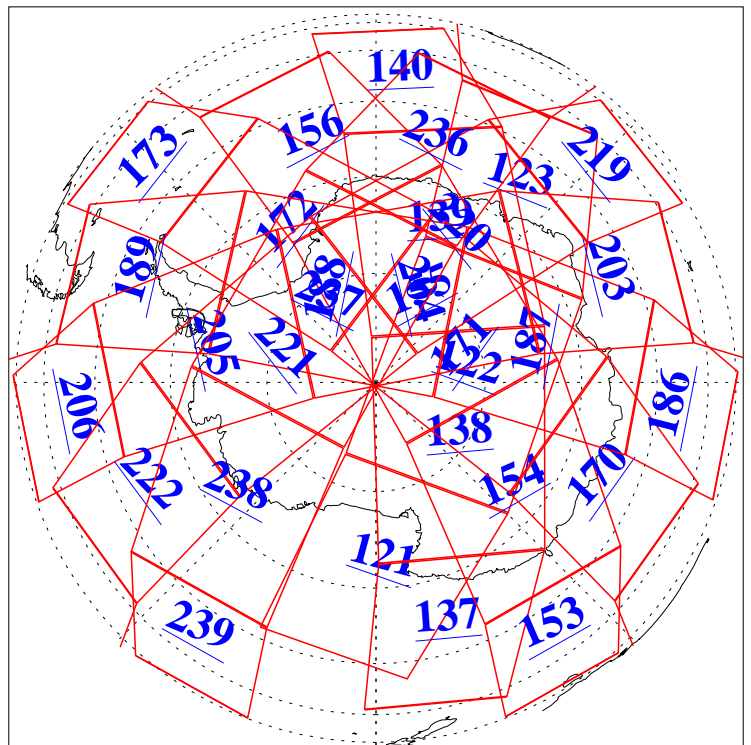

L1B Availability
AMSU Granules: 240
HSB Granules: 0
AIRS Granules: 240

14 Dec 2009
DoY 348
Aqua Day 2781
Granules: 1 to 120

Granules: 121 to 240

Legend: AMSU Available, HSB Available, AIRS Available

L1B Availability
AMSU Granules: 240
HSB Granules: 0
AIRS Granules: 240

14 Dec 2009
DoY 348
Aqua Day 2781
Ascending Granules

Descending Granules

Legend: AMSU Available, HSB Available, AIRS Available

L1B Availability
AMSU Granules: 240
HSB Granules: 0
AIRS Granules: 240

14 Dec 2009
DoY 348
Aqua Day 2781

Northern Hemisphere Granules

Southern Hemisphere Granules

Legend: AMSU Available, HSB Available, AIRS Available