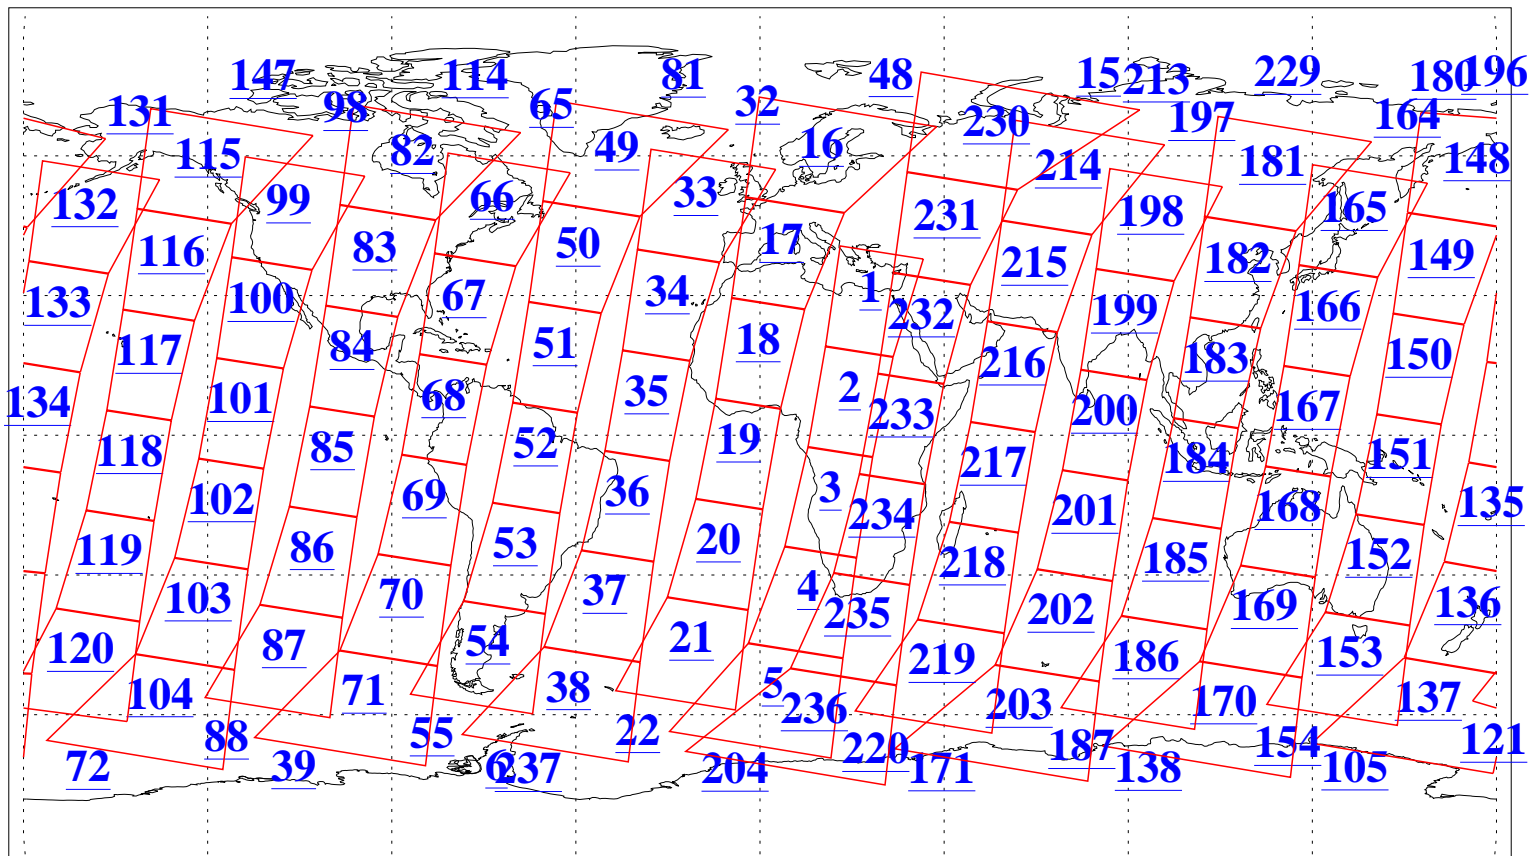

L1B Availability
AMSU Granules: 240
HSB Granules: 0
AIRS Granules: 240

14 Dec 2009
DoY 348
Aqua Day 2781
Granules: 1 to 120

Granules: 121 to 240

Legend: AMSU Available, HSB Available, AIRS Available

L1B Availability
AMSU Granules: 240
HSB Granules: 0
AIRS Granules: 240

14 Dec 2009
DoY 348
Aqua Day 2781
Ascending Granules

Descending Granules

Legend: AMSU Available, HSB Available, AIRS Available

L1B Availability
AMSU Granules: 240
HSB Granules: 0
AIRS Granules: 240

14 Dec 2009
DoY 348
Aqua Day 2781

Northern Hemisphere Granules

Southern Hemisphere Granules

Legend: AMSU Available, HSB Available, AIRS Available