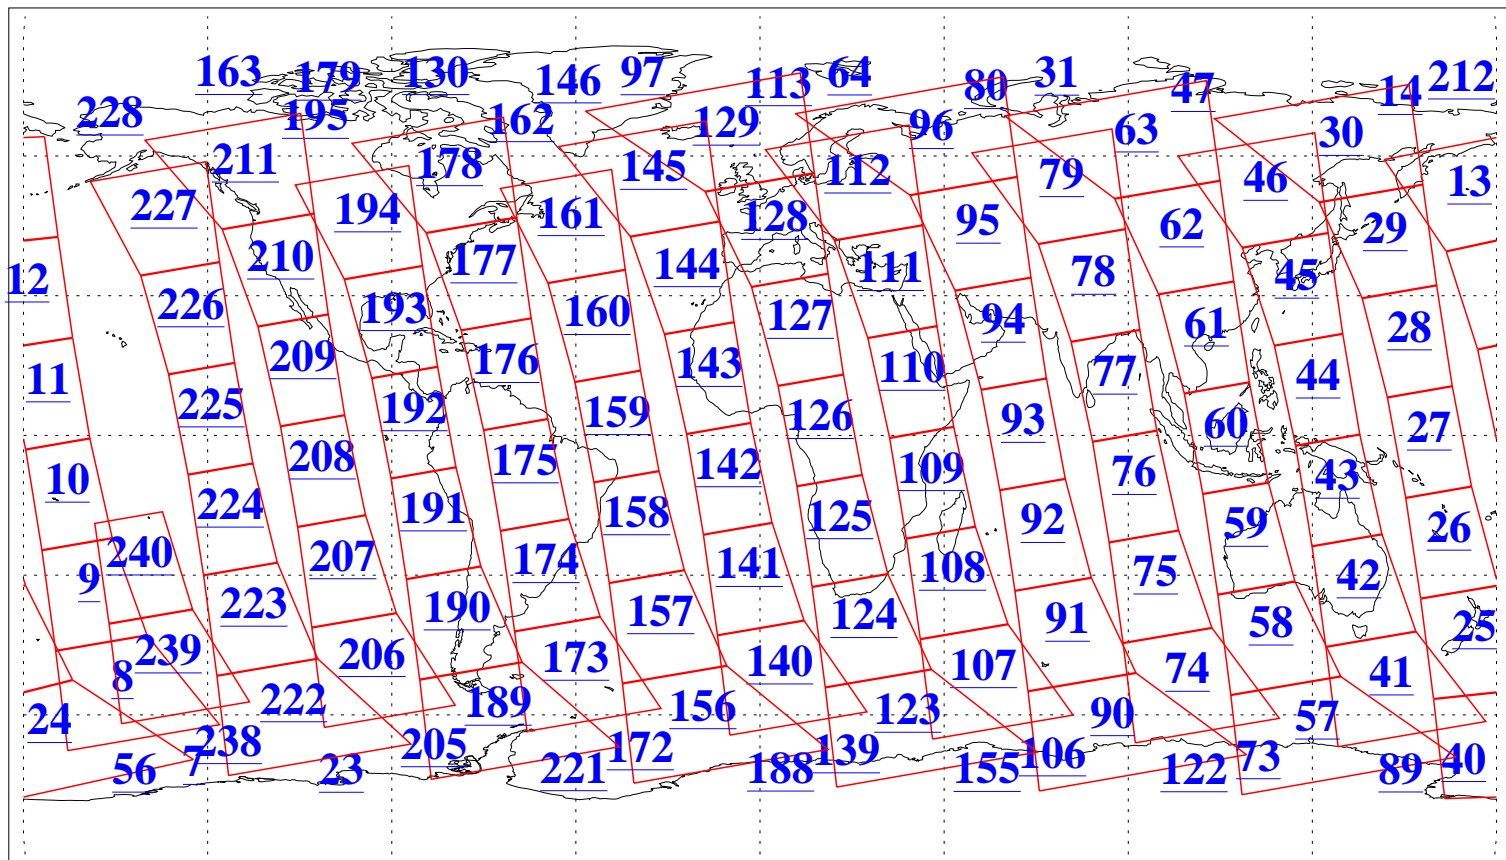

L1B Availability
AMSU Granules: 240
HSB Granules: 0
AIRS Granules: 240

14 Dec 2009
DoY 348
Aqua Day 2781
Granules: 1 to 120

Granules: 121 to 240

Legend: AMSU Available, HSB Available, AIRS Available

L1B Availability
AMSU Granules: 240
HSB Granules: 0
AIRS Granules: 240

14 Dec 2009
DoY 348
Aqua Day 2781
Ascending Granules

Descending Granules

Legend: AMSU Available, HSB Available, AIRS Available

L1B Availability
AMSU Granules: 240
HSB Granules: 0
AIRS Granules: 240

14 Dec 2009
DoY 348
Aqua Day 2781

Northern Hemisphere Granules

Southern Hemisphere Granules

Legend: AMSU Available, HSB Available, AIRS Available