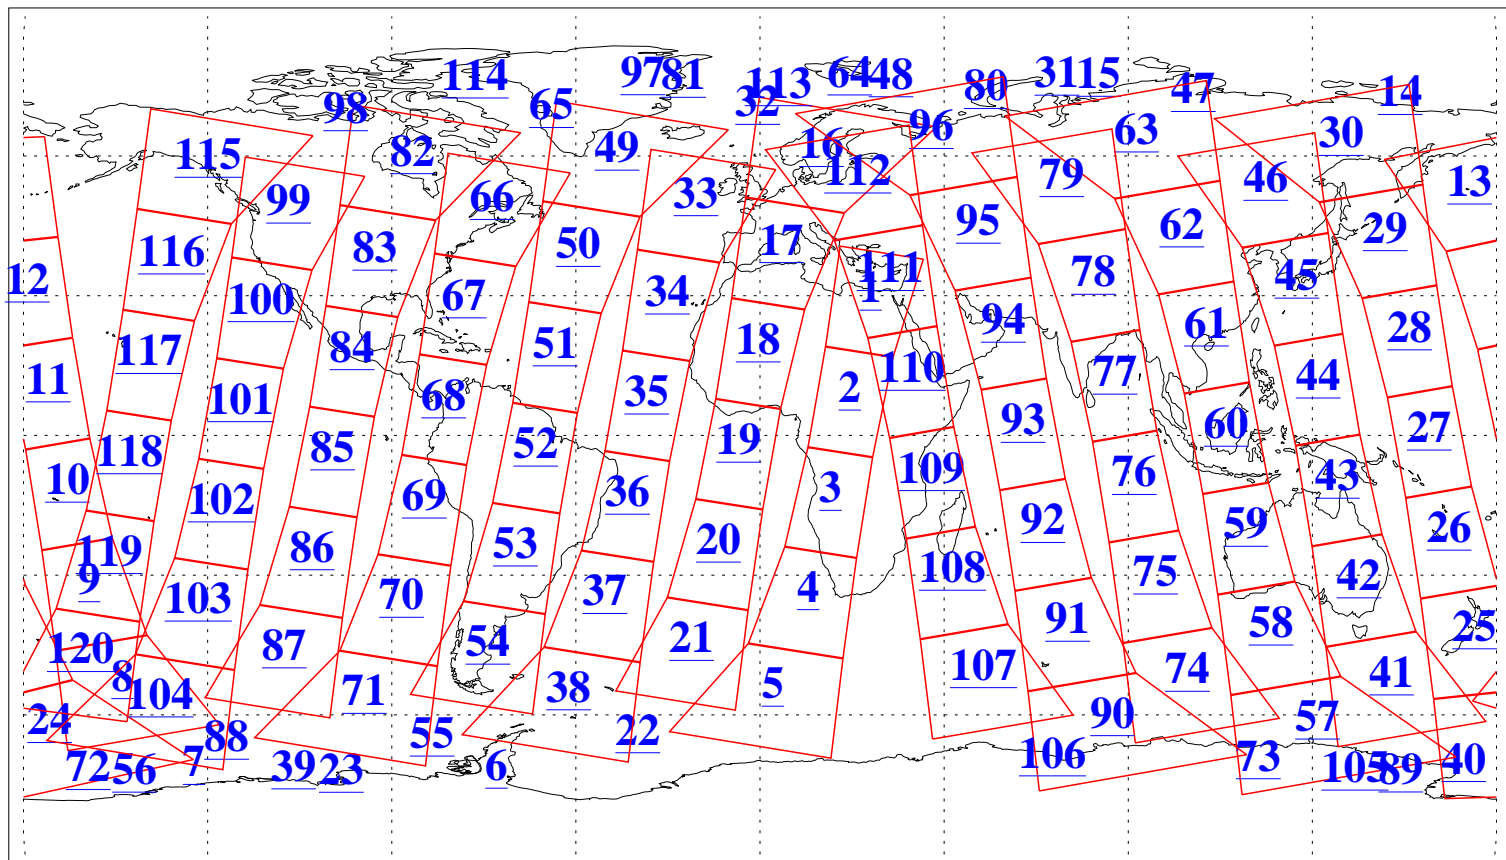

L1B Availability
AMSU Granules: 240
HSB Granules: 0
AIRS Granules: 240

14 Dec 2009
DoY 348
Aqua Day 2781
Granules: 1 to 120

Granules: 121 to 240

Legend: AMSU Available, HSB Available, AIRS Available

L1B Availability
AMSU Granules: 240
HSB Granules: 0
AIRS Granules: 240

14 Dec 2009
DoY 348
Aqua Day 2781
Ascending Granules

Descending Granules

Legend: AMSU Available, HSB Available, AIRS Available

L1B Availability
AMSU Granules: 240
HSB Granules: 0
AIRS Granules: 240

14 Dec 2009
DoY 348
Aqua Day 2781

Northern Hemisphere Granules

Southern Hemisphere Granules

Legend: AMSU Available, HSB Available, AIRS Available