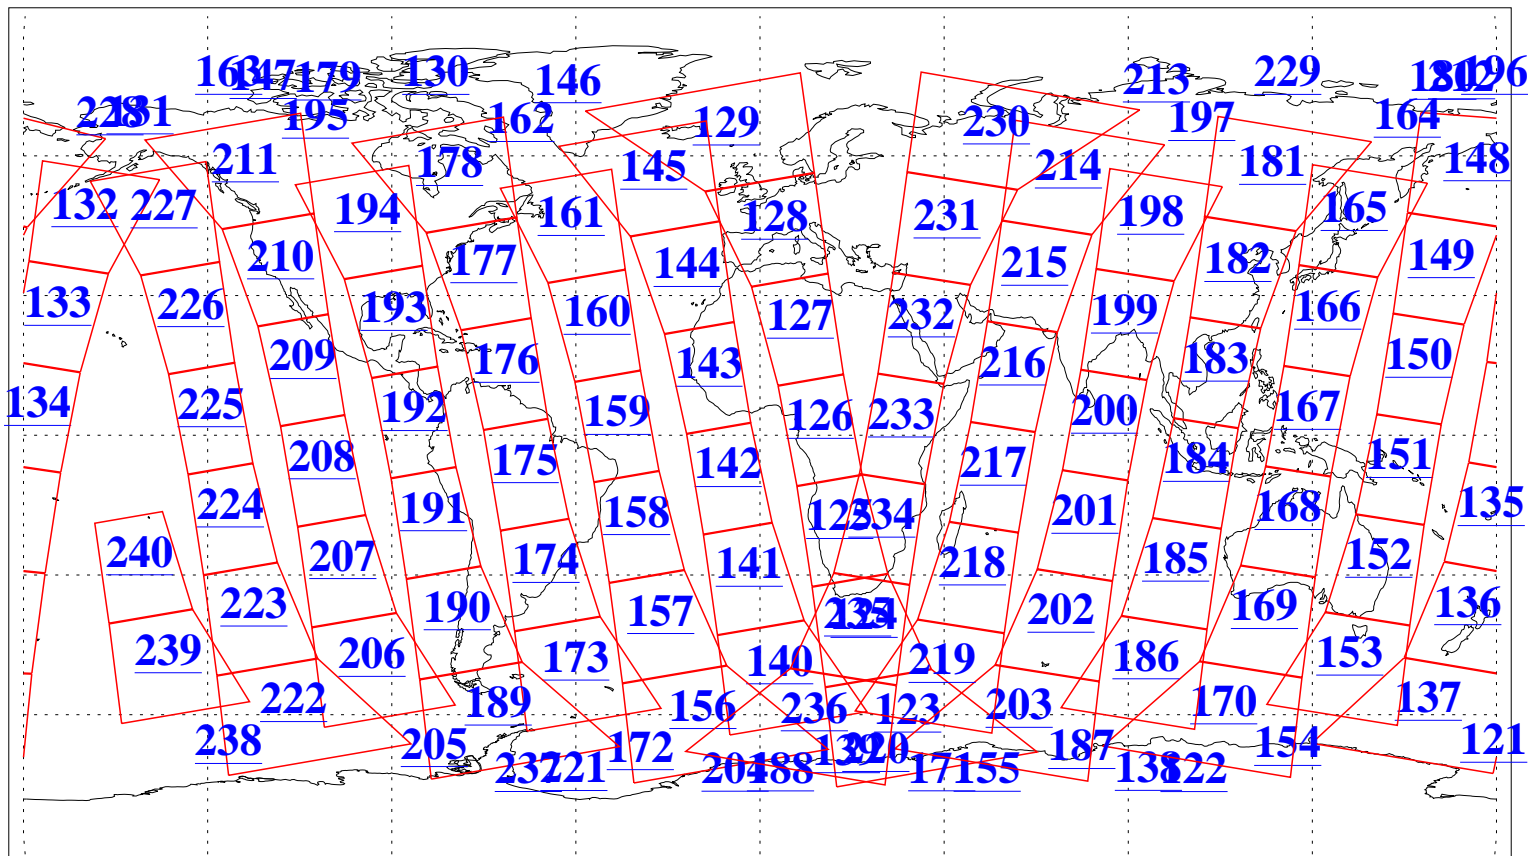

L1B Availability
AMSU Granules: 240
HSB Granules: 0
AIRS Granules: 240

14 Dec 2009
DoY 348
Aqua Day 2781
Granules: 1 to 120

Granules: 121 to 240

Legend: AMSU Available, HSB Available, AIRS Available

L1B Availability
AMSU Granules: 240
HSB Granules: 0
AIRS Granules: 240

14 Dec 2009
DoY 348
Aqua Day 2781
Ascending Granules

Descending Granules

Legend: AMSU Available, HSB Available, AIRS Available

L1B Availability
AMSU Granules: 240
HSB Granules: 0
AIRS Granules: 240

14 Dec 2009
DoY 348
Aqua Day 2781