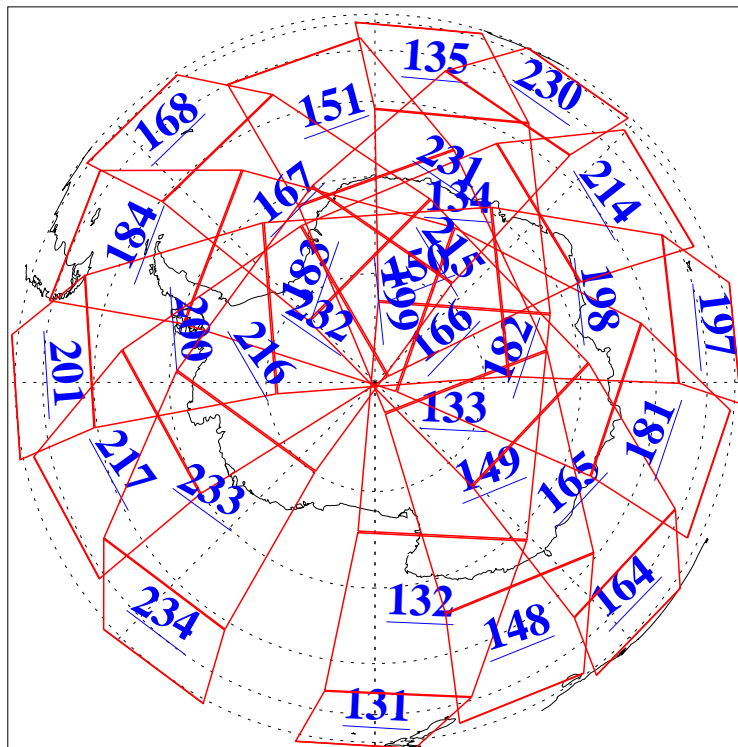

L1B Availability
AMSU Granules: 240
HSB Granules: 0
AIRS Granules: 240

11 Dec 2009
DoY 345
Aqua Day 2778

Ascending Granules

Descending Granules

Legend: AMSU Available, HSB Available, AIRS Available

L1B Availability
 AMSU Granules: 240
 HSB Granules: 0
 AIRS Granules: 240

11 Dec 2009
 DoY 345
 Aqua Day 2778

Northern Hemisphere Granules

Southern Hemisphere Granules

Legend: AMSU Available, HSB Available, AIRS Available