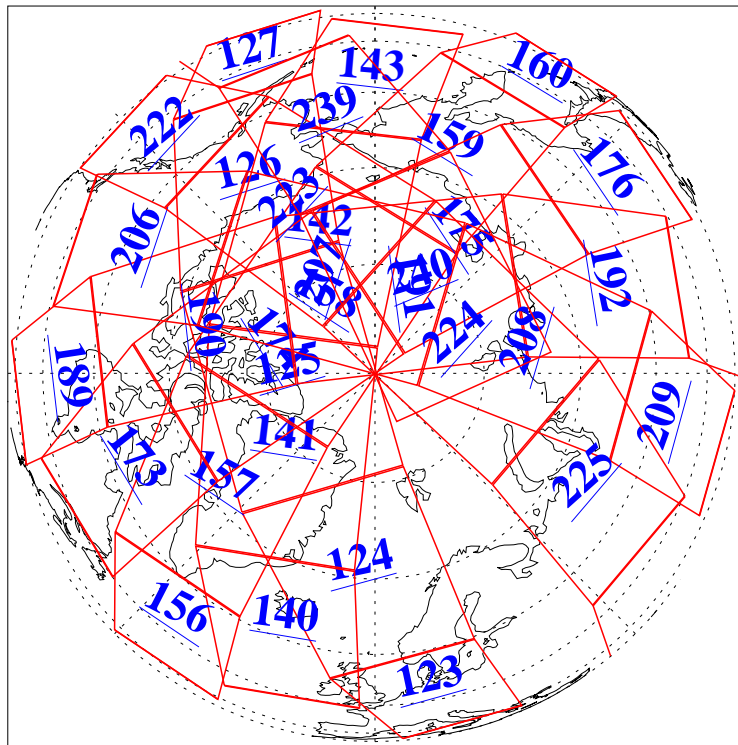

L1B Availability
AMSU Granules: 240
HSB Granules: 0
AIRS Granules: 240

11 Dec 2009
DoY 345
Aqua Day 2778

Ascending Granules

Descending Granules

Legend: AMSU Available, HSB Available, AIRS Available

L1B Availability
 AMSU Granules: 240
 HSB Granules: 0
 AIRS Granules: 240

11 Dec 2009
 DoY 345
 Aqua Day 2778

Northern Hemisphere Granules

Southern Hemisphere Granules

Legend: AMSU Available, HSB Available, AIRS Available