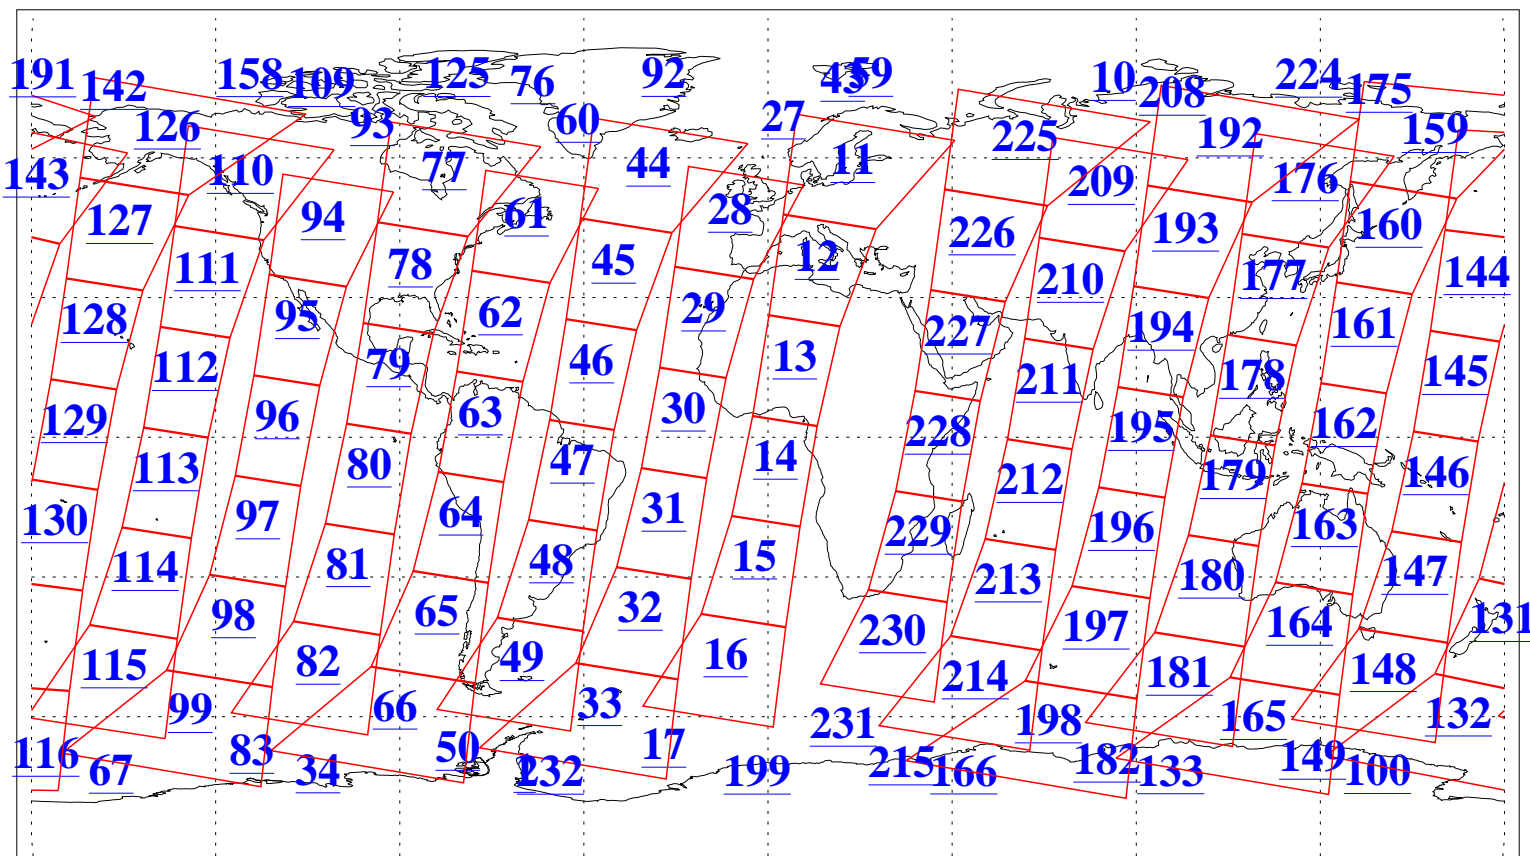

L1B Availability
AMSU Granules: 240
HSB Granules: 0
AIRS Granules: 240

11 Dec 2009
DoY 345
Aqua Day 2778

Ascending Granules

Descending Granules

Legend: AMSU Available, HSB Available, AIRS Available

L1B Availability
 AMSU Granules: 240
 HSB Granules: 0
 AIRS Granules: 240

11 Dec 2009
 DoY 345
 Aqua Day 2778

Northern Hemisphere Granules

Southern Hemisphere Granules

Legend: AMSU Available, HSB Available, AIRS Available