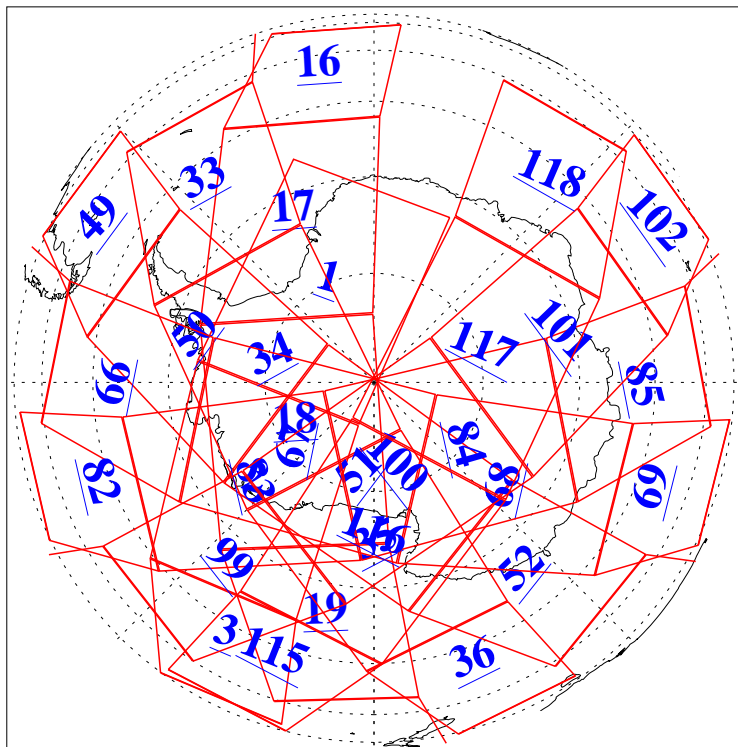

L1B Availability
AMSU Granules: 240
HSB Granules: 0
AIRS Granules: 240

11 Dec 2009
DoY 345
Aqua Day 2778

Ascending Granules

Descending Granules

Legend: AMSU Available, HSB Available, AIRS Available

L1B Availability
 AMSU Granules: 240
 HSB Granules: 0
 AIRS Granules: 240

11 Dec 2009
 DoY 345
 Aqua Day 2778

Northern Hemisphere Granules

Southern Hemisphere Granules

Legend: AMSU Available, HSB Available, AIRS Available