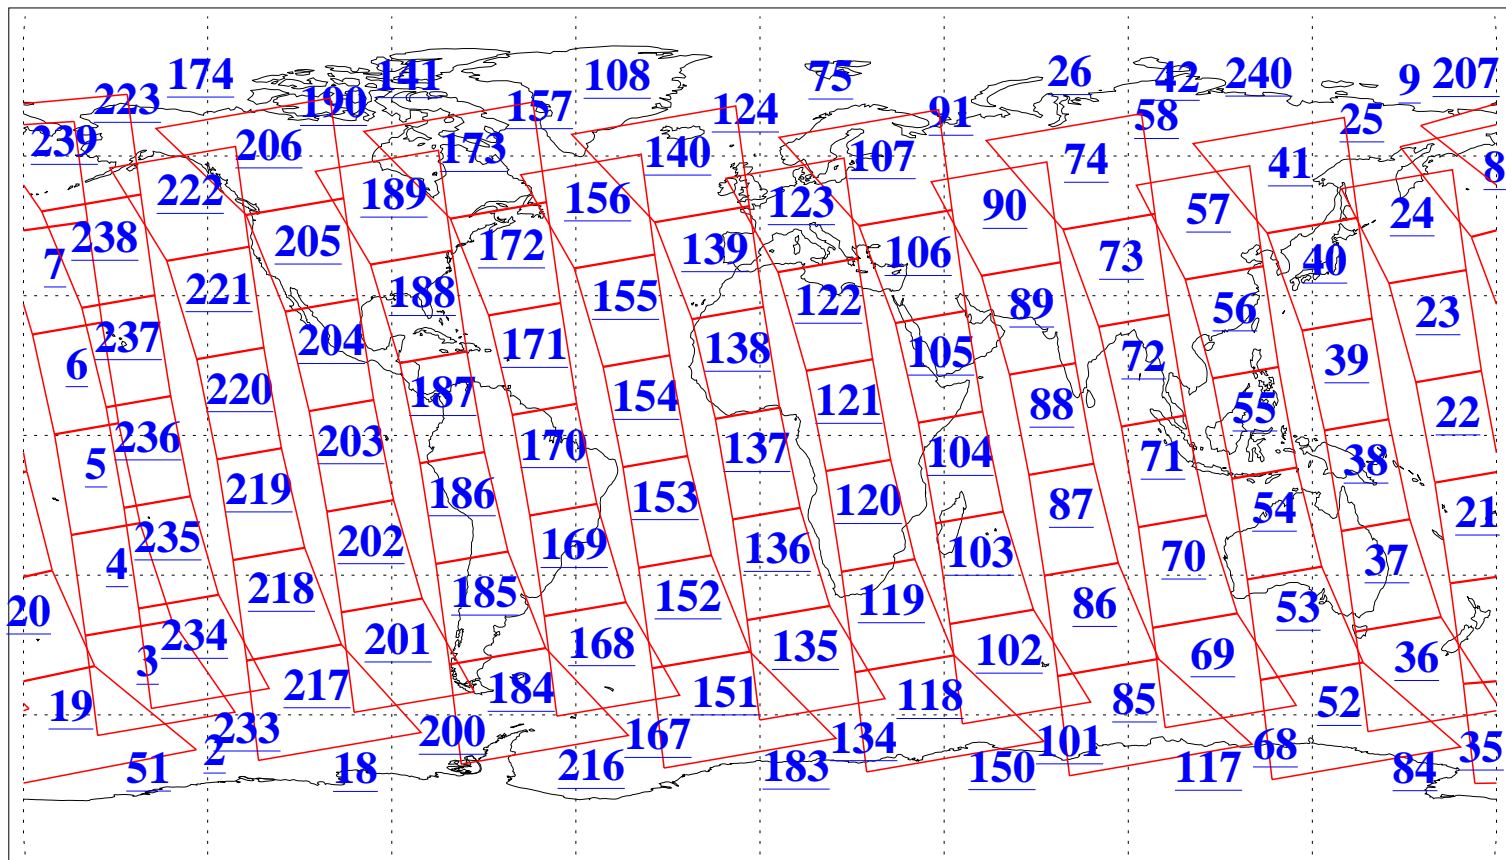

L1B Availability
AMSU Granules: 240
HSB Granules: 0
AIRS Granules: 240

11 Dec 2009
DoY 345
Aqua Day 2778

Ascending Granules

Descending Granules

Legend: AMSU Available, HSB Available, AIRS Available

L1B Availability
 AMSU Granules: 240
 HSB Granules: 0
 AIRS Granules: 240

11 Dec 2009
 DoY 345
 Aqua Day 2778

Northern Hemisphere Granules

Southern Hemisphere Granules

Legend: AMSU Available, HSB Available, AIRS Available