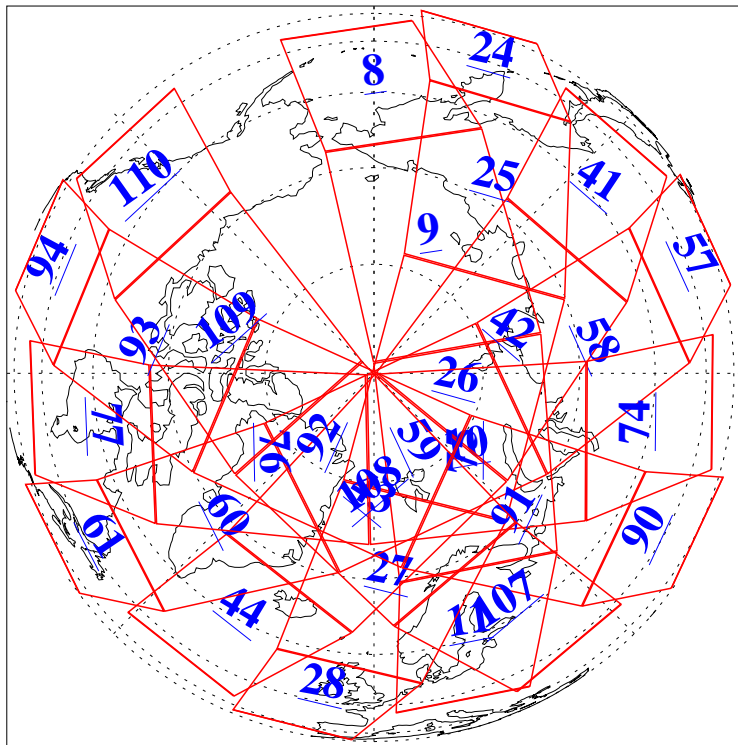

L1B Availability
AMSU Granules: 240
HSB Granules: 0
AIRS Granules: 240

11 Dec 2009
DoY 345
Aqua Day 2778

Ascending Granules

Descending Granules

Legend: AMSU Available, HSB Available, AIRS Available

L1B Availability
 AMSU Granules: 240
 HSB Granules: 0
 AIRS Granules: 240

11 Dec 2009
 DoY 345
 Aqua Day 2778

Northern Hemisphere Granules

Southern Hemisphere Granules

Legend: AMSU Available, HSB Available, AIRS Available