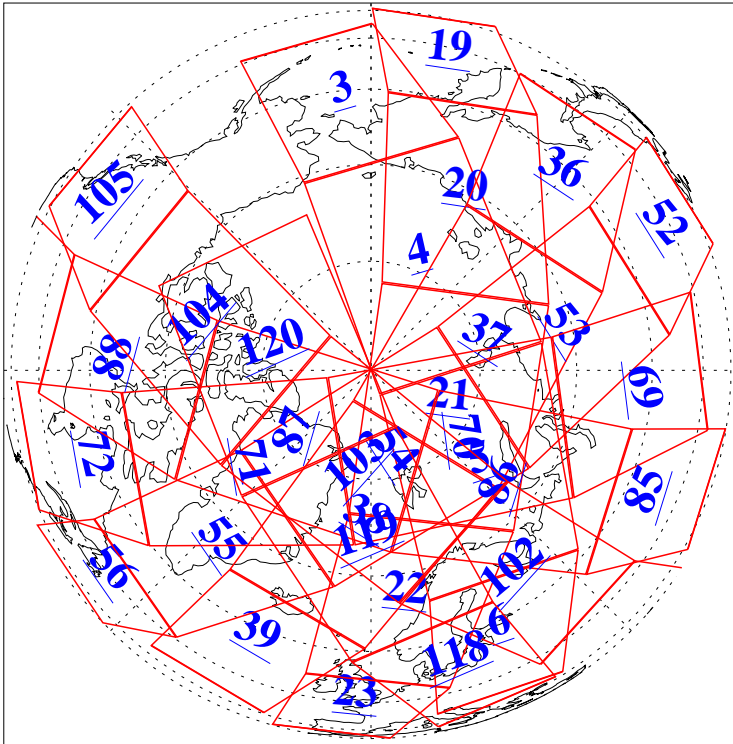

L1B Availability  
AMSU Granules: 240  
HSB Granules: 0  
AIRS Granules: 240

8 Dec 2009  
DoY 342  
Aqua Day 2775  
Granules: 1 to 120

Granules: 121 to 240

Legend: AMSU Available, HSB Available, AIRS Available

L1B Availability  
AMSU Granules: 240  
HSB Granules: 0  
AIRS Granules: 240

8 Dec 2009  
DoY 342  
Aqua Day 2775

Ascending Granules

Descending Granules

Legend: AMSU Available, HSB Available, AIRS Available

L1B Availability  
 AMSU Granules: 240  
 HSB Granules: 0  
 AIRS Granules: 240

8 Dec 2009  
 DoY 342  
 Aqua Day 2775

Northern Hemisphere Granules

Southern Hemisphere Granules

Legend: AMSU Available, HSB Available, AIRS Available