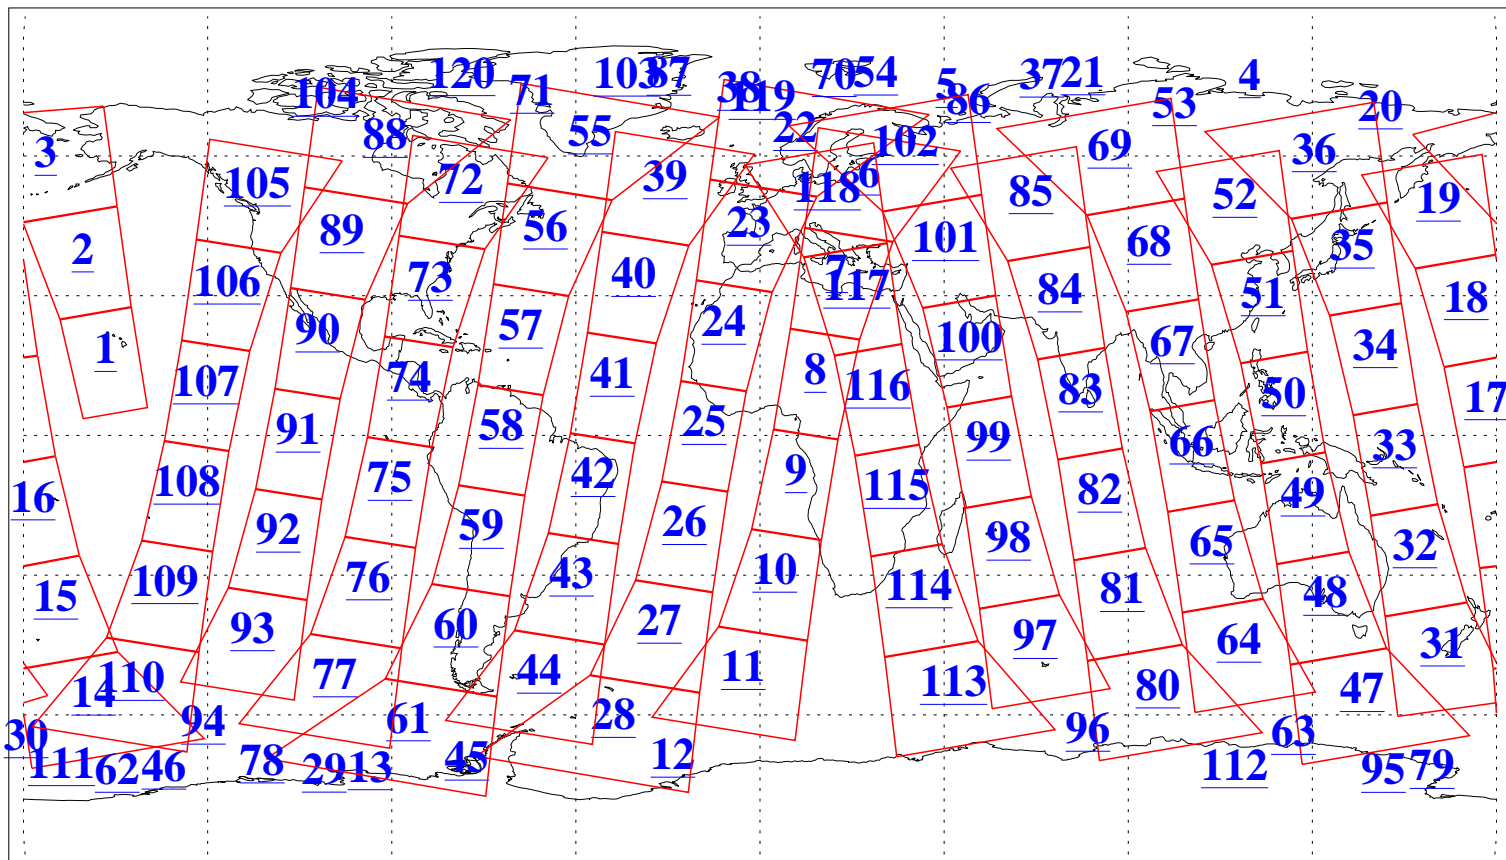

L1B Availability  
AMSU Granules: 240  
HSB Granules: 0  
AIRS Granules: 240

8 Dec 2009  
DoY 342  
Aqua Day 2775  
Granules: 1 to 120

Granules: 121 to 240

Legend: AMSU Available, HSB Available, AIRS Available

L1B Availability  
AMSU Granules: 240  
HSB Granules: 0  
AIRS Granules: 240

8 Dec 2009  
DoY 342  
Aqua Day 2775

Ascending Granules

Descending Granules

Legend: AMSU Available, HSB Available, AIRS Available

L1B Availability  
 AMSU Granules: 240  
 HSB Granules: 0  
 AIRS Granules: 240

8 Dec 2009  
 DoY 342  
 Aqua Day 2775

Northern Hemisphere Granules

Southern Hemisphere Granules

Legend: AMSU Available, HSB Available, AIRS Available