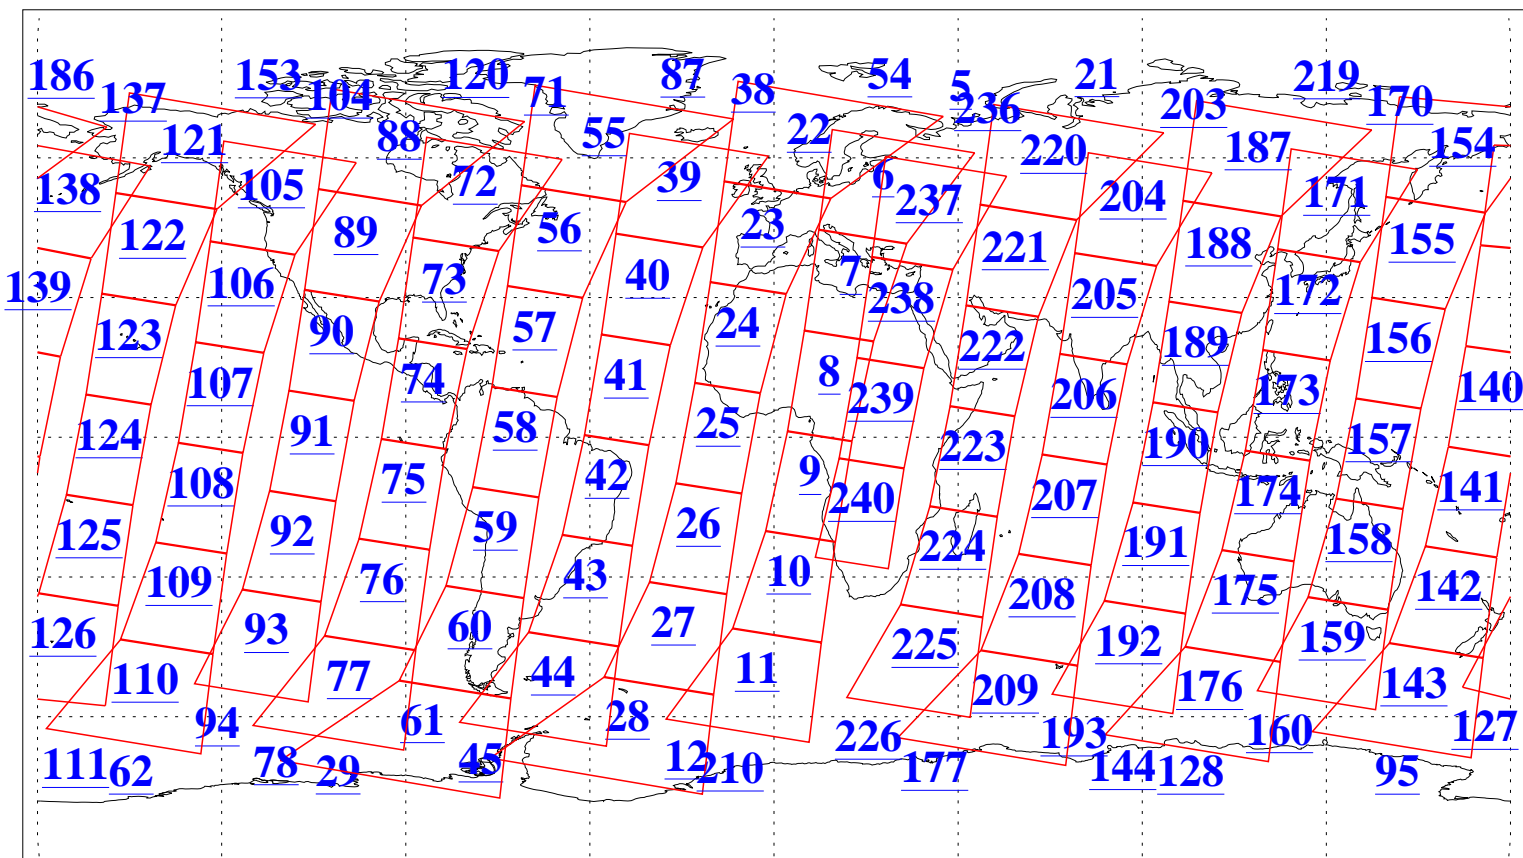

L1B Availability  
AMSU Granules: 240  
HSB Granules: 0  
AIRS Granules: 240

8 Dec 2009  
DoY 342  
Aqua Day 2775  
Granules: 1 to 120

Granules: 121 to 240

Legend: AMSU Available, HSB Available, AIRS Available

L1B Availability  
AMSU Granules: 240  
HSB Granules: 0  
AIRS Granules: 240

8 Dec 2009  
DoY 342  
Aqua Day 2775

Ascending Granules

Descending Granules

Legend: AMSU Available, HSB Available, AIRS Available

L1B Availability  
 AMSU Granules: 240  
 HSB Granules: 0  
 AIRS Granules: 240

8 Dec 2009  
 DoY 342  
 Aqua Day 2775

Northern Hemisphere Granules

Southern Hemisphere Granules

Legend: AMSU Available, HSB Available, AIRS Available