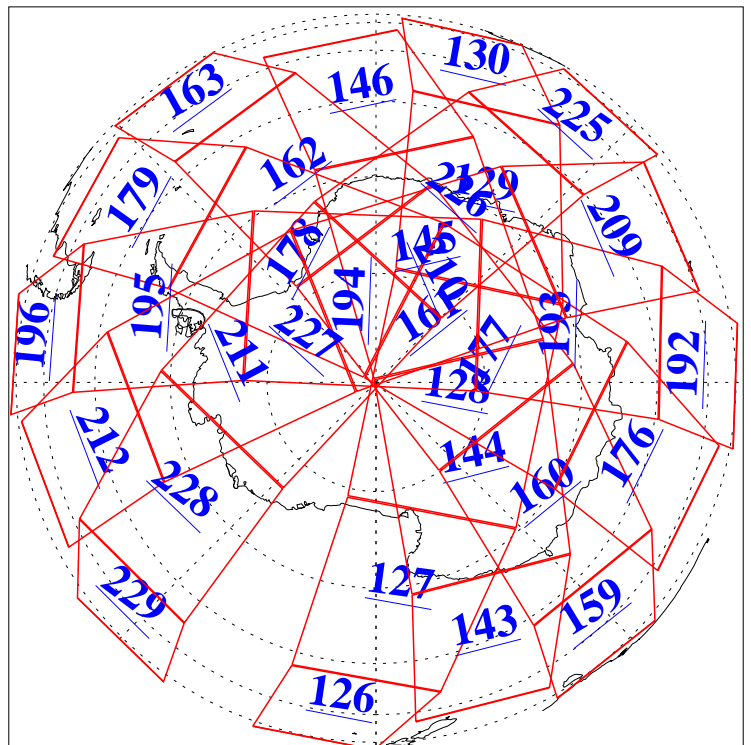

L1B Availability  
AMSU Granules: 240  
HSB Granules: 0  
AIRS Granules: 240

8 Dec 2009  
DoY 342  
Aqua Day 2775  
Granules: 1 to 120

Granules: 121 to 240

Legend: AMSU Available, HSB Available, AIRS Available

L1B Availability  
AMSU Granules: 240  
HSB Granules: 0  
AIRS Granules: 240

8 Dec 2009  
DoY 342  
Aqua Day 2775

Ascending Granules

Descending Granules

Legend: AMSU Available, HSB Available, AIRS Available

L1B Availability  
 AMSU Granules: 240  
 HSB Granules: 0  
 AIRS Granules: 240

8 Dec 2009  
 DoY 342  
 Aqua Day 2775

Northern Hemisphere Granules

Southern Hemisphere Granules

Legend: AMSU Available, HSB Available, AIRS Available