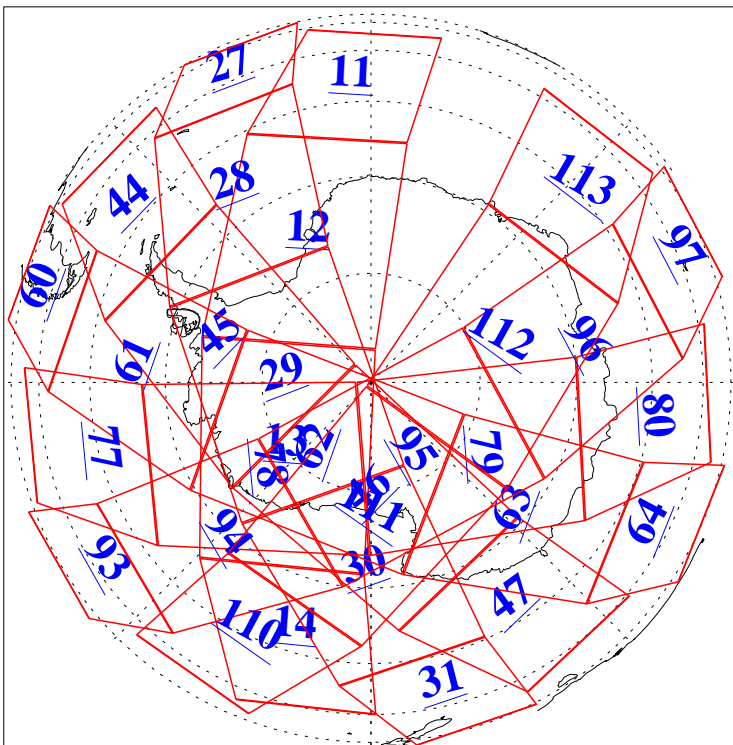

L1B Availability  
AMSU Granules: 240  
HSB Granules: 0  
AIRS Granules: 240

8 Dec 2009  
DoY 342  
Aqua Day 2775  
Granules: 1 to 120

Granules: 121 to 240

Legend: AMSU Available, HSB Available, AIRS Available

L1B Availability  
AMSU Granules: 240  
HSB Granules: 0  
AIRS Granules: 240

8 Dec 2009  
DoY 342  
Aqua Day 2775

Ascending Granules

Descending Granules

Legend: AMSU Available, HSB Available, AIRS Available

L1B Availability  
 AMSU Granules: 240  
 HSB Granules: 0  
 AIRS Granules: 240

8 Dec 2009  
 DoY 342  
 Aqua Day 2775

Northern Hemisphere Granules

Southern Hemisphere Granules

Legend: AMSU Available, HSB Available, AIRS Available