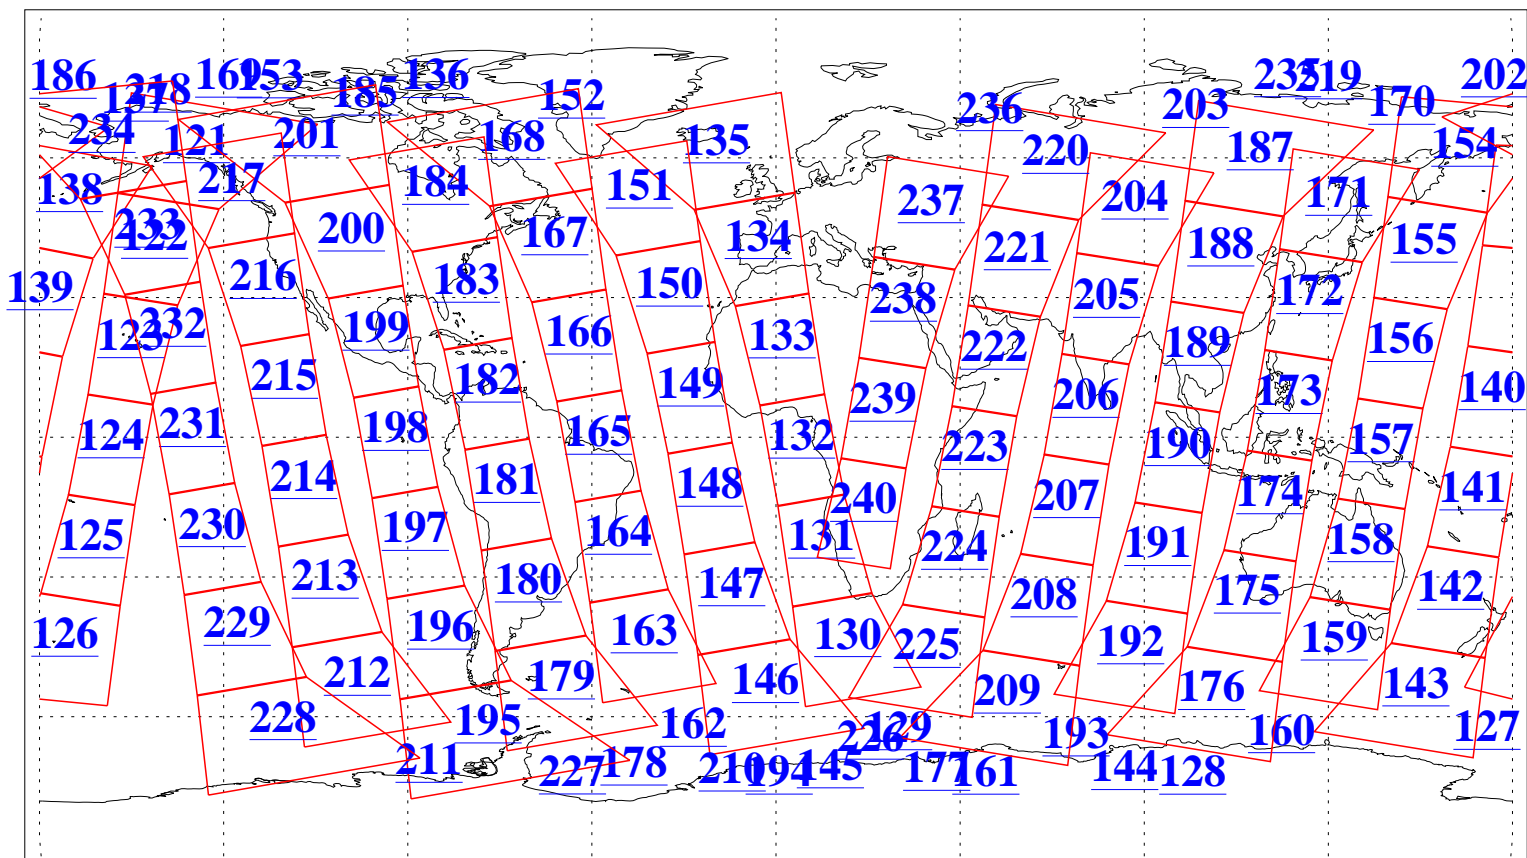

L1B Availability  
AMSU Granules: 240  
HSB Granules: 0  
AIRS Granules: 240

8 Dec 2009  
DoY 342  
Aqua Day 2775  
Granules: 1 to 120

Granules: 121 to 240

Legend: AMSU Available, HSB Available, AIRS Available

L1B Availability  
AMSU Granules: 240  
HSB Granules: 0  
AIRS Granules: 240

8 Dec 2009  
DoY 342  
Aqua Day 2775

Ascending Granules

Descending Granules

Legend: AMSU Available, HSB Available, AIRS Available

L1B Availability  
 AMSU Granules: 240  
 HSB Granules: 0  
 AIRS Granules: 240

8 Dec 2009  
 DoY 342  
 Aqua Day 2775

Northern Hemisphere Granules

Southern Hemisphere Granules

Legend: AMSU Available, HSB Available, AIRS Available