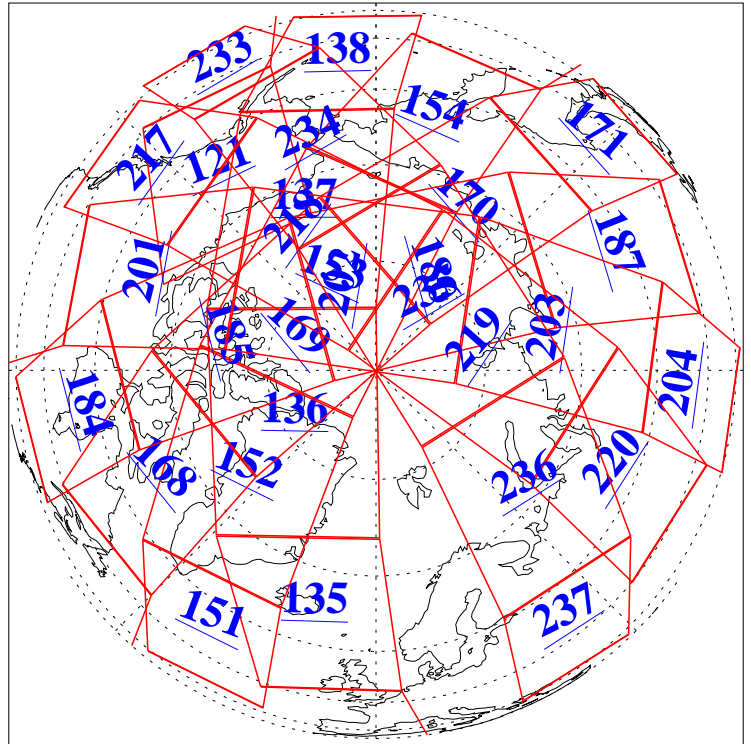

L1B Availability  
AMSU Granules: 240  
HSB Granules: 0  
AIRS Granules: 240

8 Dec 2009  
DoY 342  
Aqua Day 2775  
Granules: 1 to 120

Granules: 121 to 240

Legend: AMSU Available, HSB Available, AIRS Available

L1B Availability  
AMSU Granules: 240  
HSB Granules: 0  
AIRS Granules: 240

8 Dec 2009  
DoY 342  
Aqua Day 2775

Ascending Granules

Descending Granules

Legend: AMSU Available, HSB Available, AIRS Available

L1B Availability  
 AMSU Granules: 240  
 HSB Granules: 0  
 AIRS Granules: 240

8 Dec 2009  
 DoY 342  
 Aqua Day 2775

Northern Hemisphere Granules

Southern Hemisphere Granules

Legend: AMSU Available, HSB Available, AIRS Available