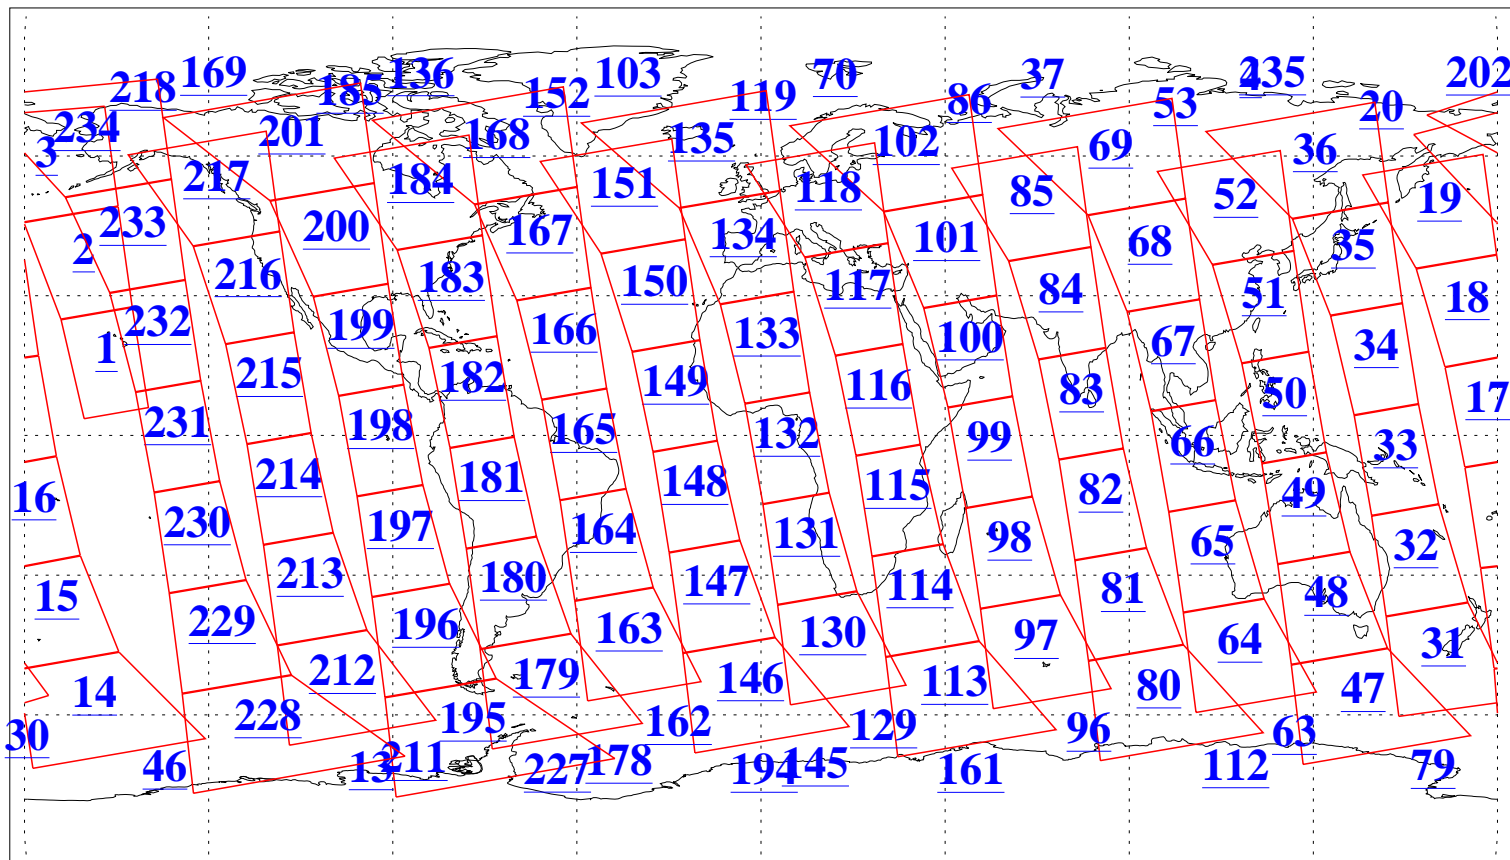

L1B Availability  
AMSU Granules: 240  
HSB Granules: 0  
AIRS Granules: 240

8 Dec 2009  
DoY 342  
Aqua Day 2775  
Granules: 1 to 120

Granules: 121 to 240

Legend: AMSU Available, HSB Available, AIRS Available

L1B Availability  
AMSU Granules: 240  
HSB Granules: 0  
AIRS Granules: 240

8 Dec 2009  
DoY 342  
Aqua Day 2775

Ascending Granules

Descending Granules

Legend: AMSU Available, HSB Available, AIRS Available

L1B Availability  
 AMSU Granules: 240  
 HSB Granules: 0  
 AIRS Granules: 240

8 Dec 2009  
 DoY 342  
 Aqua Day 2775

Northern Hemisphere Granules

Southern Hemisphere Granules

Legend: AMSU Available, HSB Available, AIRS Available