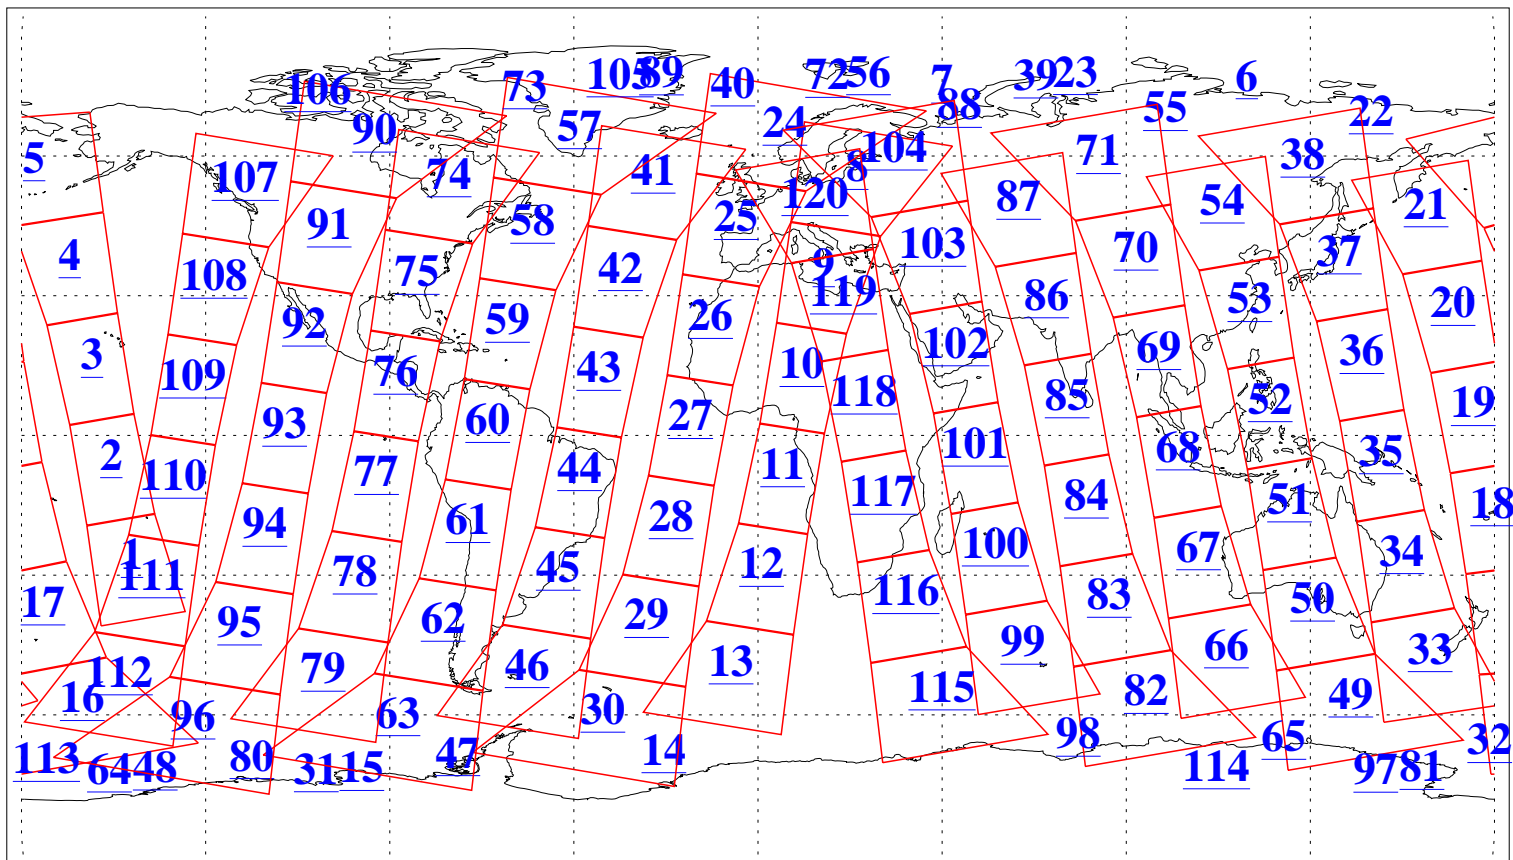

L1B Availability
AMSU Granules: 240
HSB Granules: 0
AIRS Granules: 240

6 Dec 2009
DoY 340
Aqua Day 2773
Granules: 1 to 120

Granules: 121 to 240

Legend: AMSU Available, HSB Available, AIRS Available

L1B Availability
AMSU Granules: 240
HSB Granules: 0
AIRS Granules: 240

6 Dec 2009
DoY 340
Aqua Day 2773

Ascending Granules

Descending Granules

Legend: AMSU Available, HSB Available, AIRS Available

L1B Availability
 AMSU Granules: 240
 HSB Granules: 0
 AIRS Granules: 240

6 Dec 2009
 DoY 340
 Aqua Day 2773

Northern Hemisphere Granules

Southern Hemisphere Granules

Legend: AMSU Available, HSB Available, AIRS Available