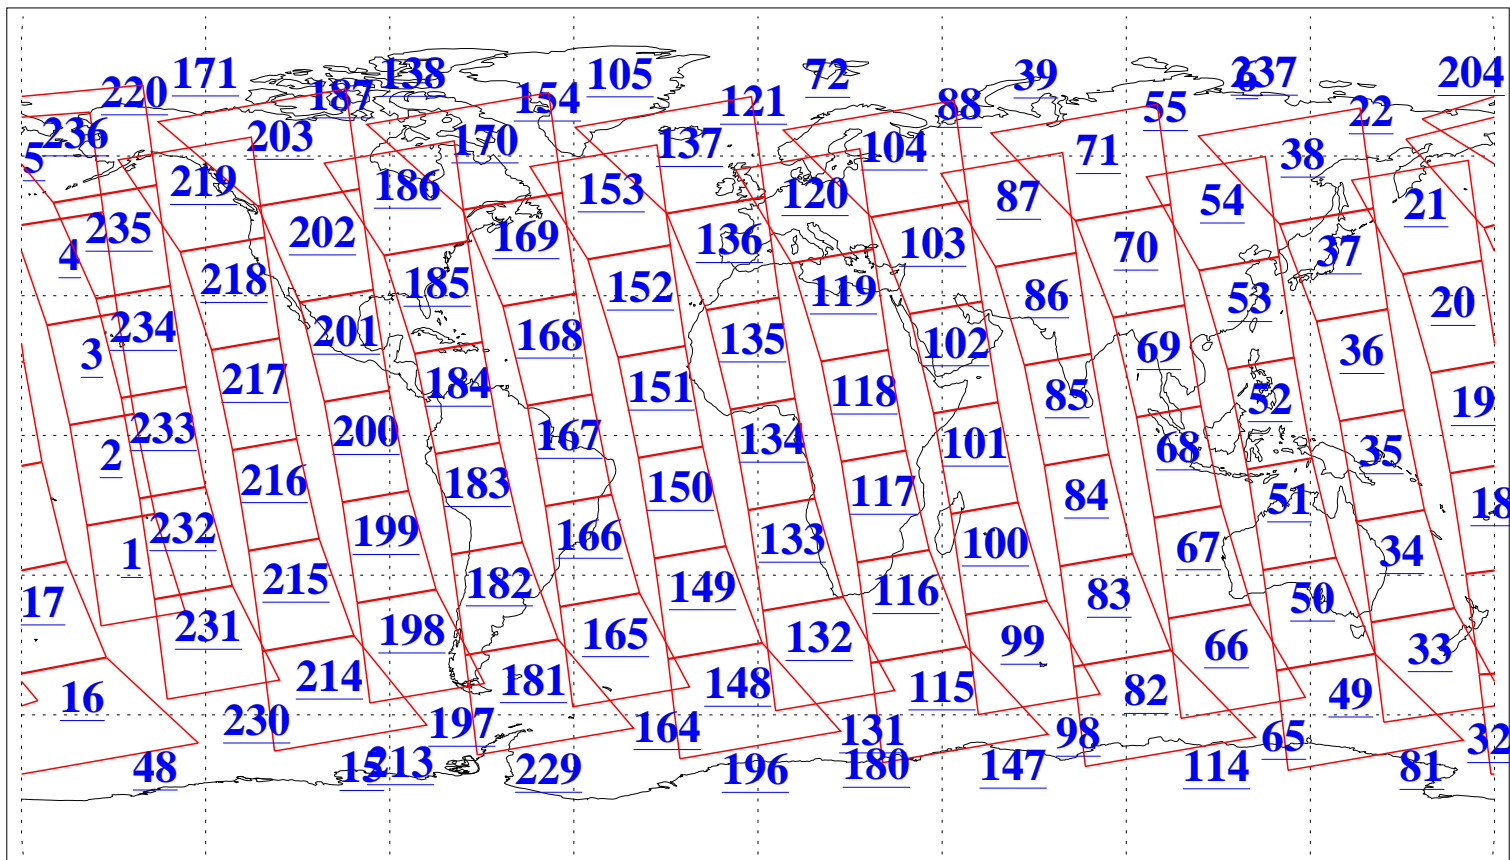

L1B Availability
AMSU Granules: 240
HSB Granules: 0
AIRS Granules: 240

6 Dec 2009
DoY 340
Aqua Day 2773
Granules: 1 to 120

Granules: 121 to 240

Legend: AMSU Available, HSB Available, AIRS Available

L1B Availability
AMSU Granules: 240
HSB Granules: 0
AIRS Granules: 240

6 Dec 2009
DoY 340
Aqua Day 2773

Ascending Granules

Descending Granules

Legend: AMSU Available, HSB Available, AIRS Available

L1B Availability
 AMSU Granules: 240
 HSB Granules: 0
 AIRS Granules: 240

6 Dec 2009
 DoY 340
 Aqua Day 2773

Northern Hemisphere Granules

Southern Hemisphere Granules

Legend: AMSU Available, HSB Available, AIRS Available