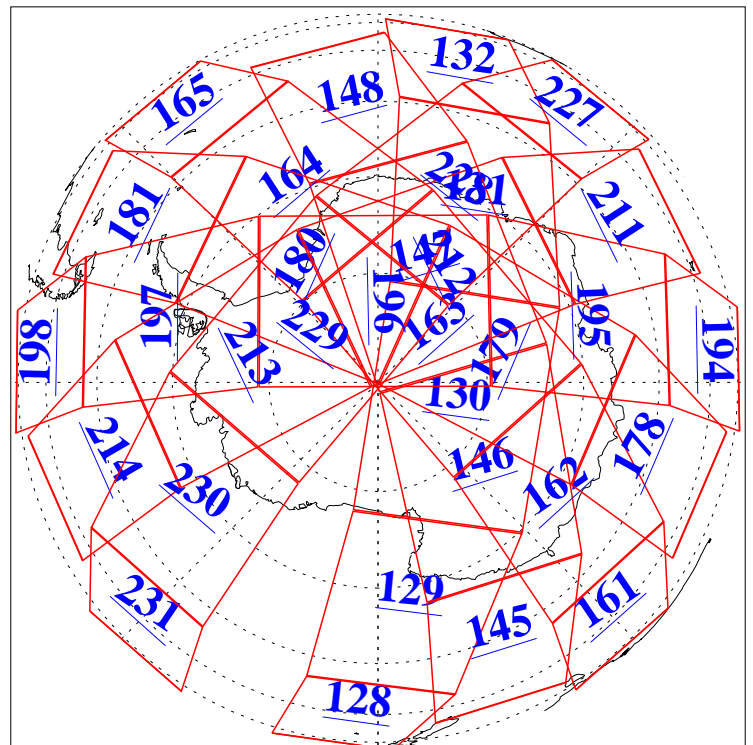

L1B Availability
AMSU Granules: 240
HSB Granules: 0
AIRS Granules: 240

6 Dec 2009
DoY 340
Aqua Day 2773
Granules: 1 to 120

Granules: 121 to 240

Legend: AMSU Available, HSB Available, AIRS Available

L1B Availability
AMSU Granules: 240
HSB Granules: 0
AIRS Granules: 240

6 Dec 2009
DoY 340
Aqua Day 2773

Ascending Granules

Descending Granules

Legend: AMSU Available, HSB Available, AIRS Available

L1B Availability
 AMSU Granules: 240
 HSB Granules: 0
 AIRS Granules: 240

6 Dec 2009
 DoY 340
 Aqua Day 2773

Northern Hemisphere Granules

Southern Hemisphere Granules

Legend: AMSU Available, HSB Available, AIRS Available