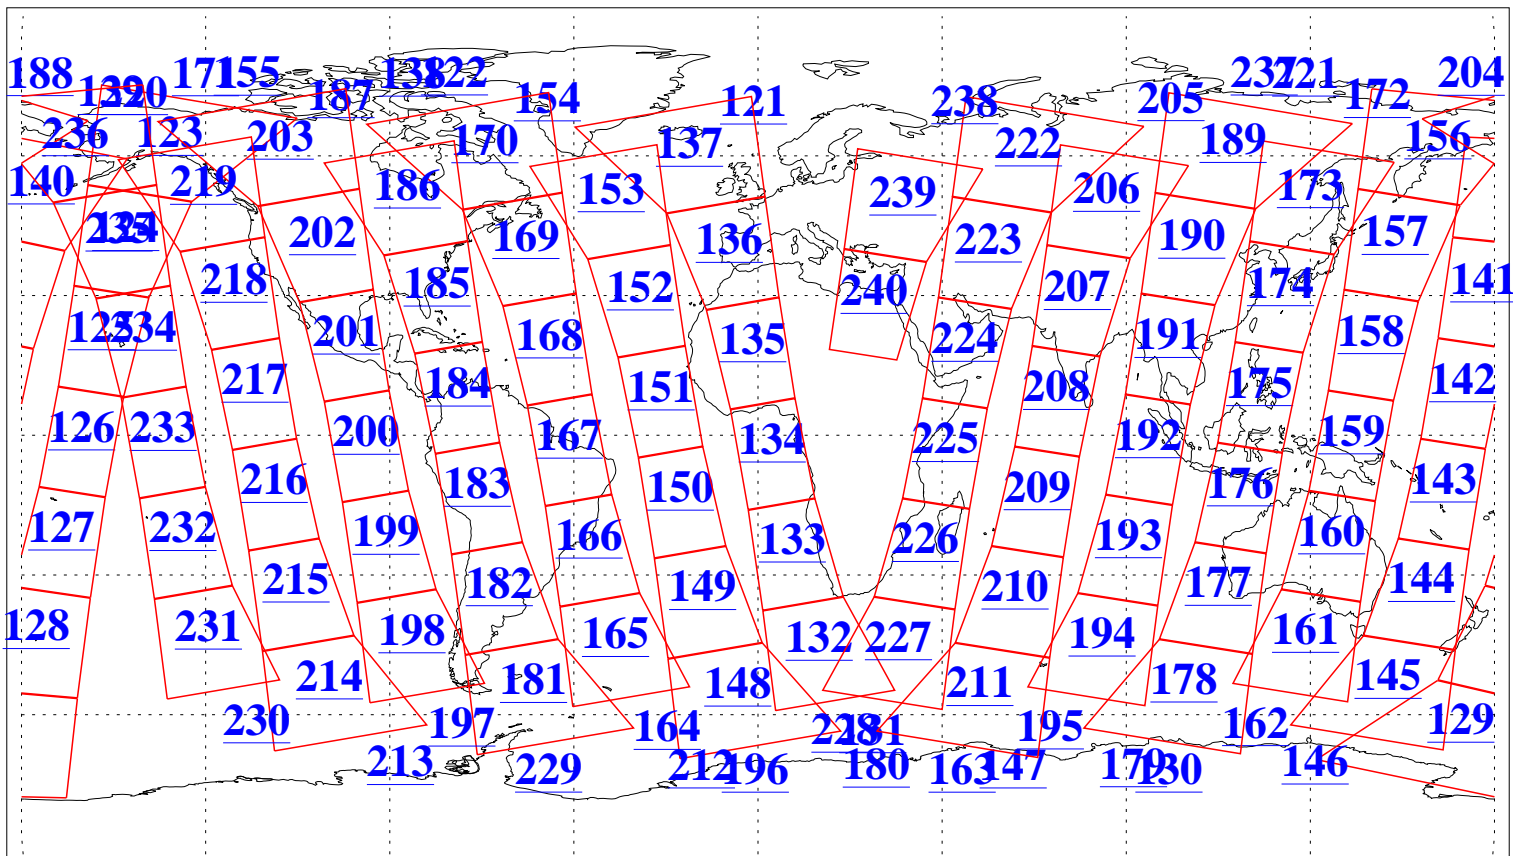

L1B Availability
AMSU Granules: 240
HSB Granules: 0
AIRS Granules: 240

6 Dec 2009
DoY 340
Aqua Day 2773
Granules: 1 to 120

Granules: 121 to 240

Legend: AMSU Available, HSB Available, AIRS Available

L1B Availability
AMSU Granules: 240
HSB Granules: 0
AIRS Granules: 240

6 Dec 2009
DoY 340
Aqua Day 2773

Ascending Granules

Descending Granules

Legend: AMSU Available, HSB Available, AIRS Available

L1B Availability
 AMSU Granules: 240
 HSB Granules: 0
 AIRS Granules: 240

6 Dec 2009
 DoY 340
 Aqua Day 2773

Northern Hemisphere Granules

Southern Hemisphere Granules

Legend: AMSU Available, HSB Available, AIRS Available