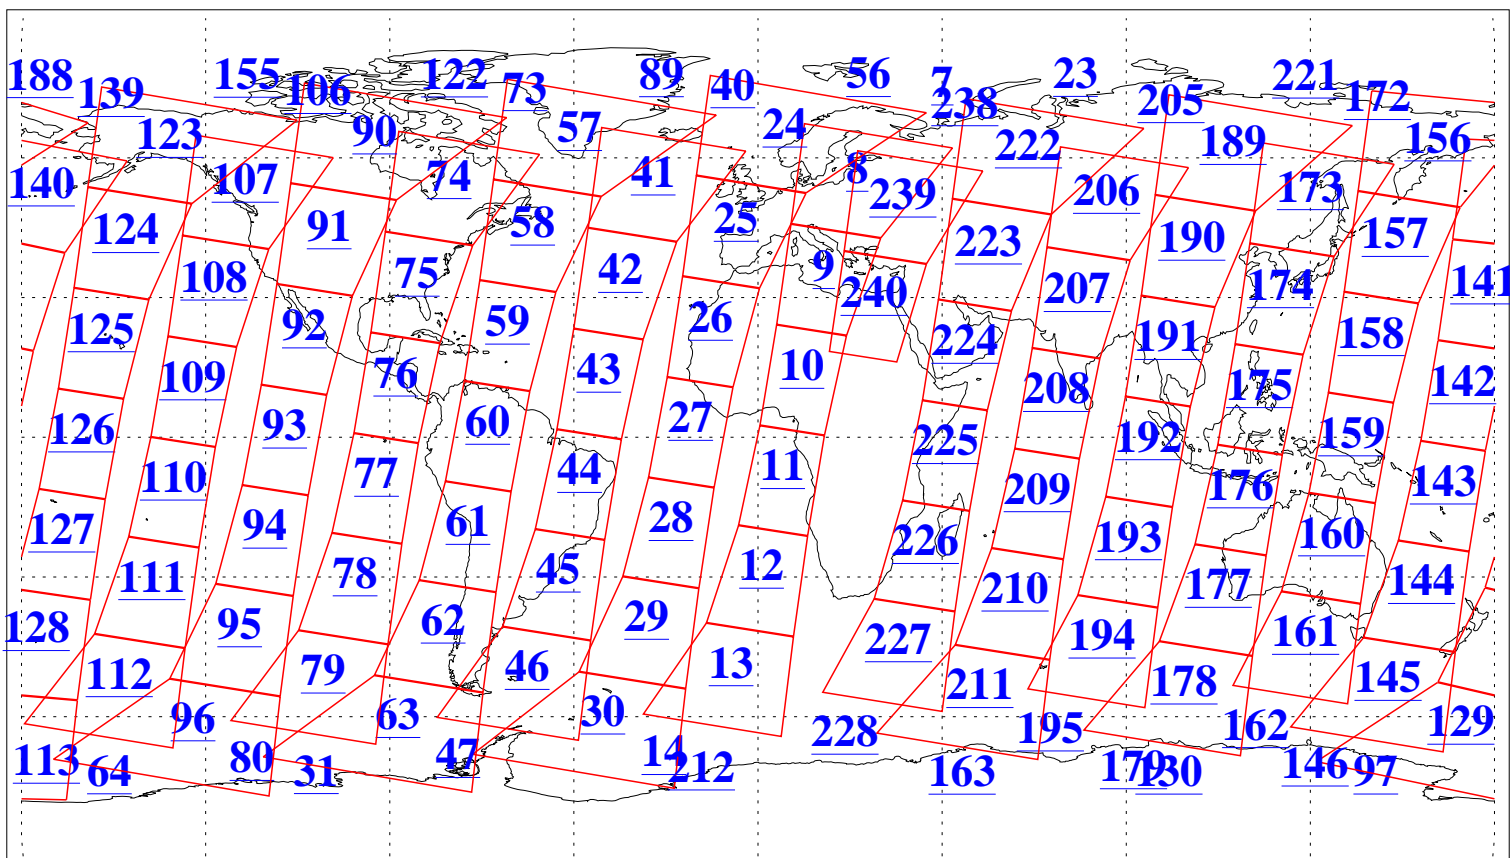

L1B Availability
AMSU Granules: 240
HSB Granules: 0
AIRS Granules: 240

6 Dec 2009
DoY 340
Aqua Day 2773
Granules: 1 to 120

Granules: 121 to 240

Legend: AMSU Available, HSB Available, AIRS Available

L1B Availability
AMSU Granules: 240
HSB Granules: 0
AIRS Granules: 240

6 Dec 2009
DoY 340
Aqua Day 2773

Ascending Granules

Descending Granules

Legend: AMSU Available, HSB Available, AIRS Available

L1B Availability
 AMSU Granules: 240
 HSB Granules: 0
 AIRS Granules: 240

6 Dec 2009
 DoY 340
 Aqua Day 2773

Northern Hemisphere Granules

Southern Hemisphere Granules

Legend: AMSU Available, HSB Available, AIRS Available