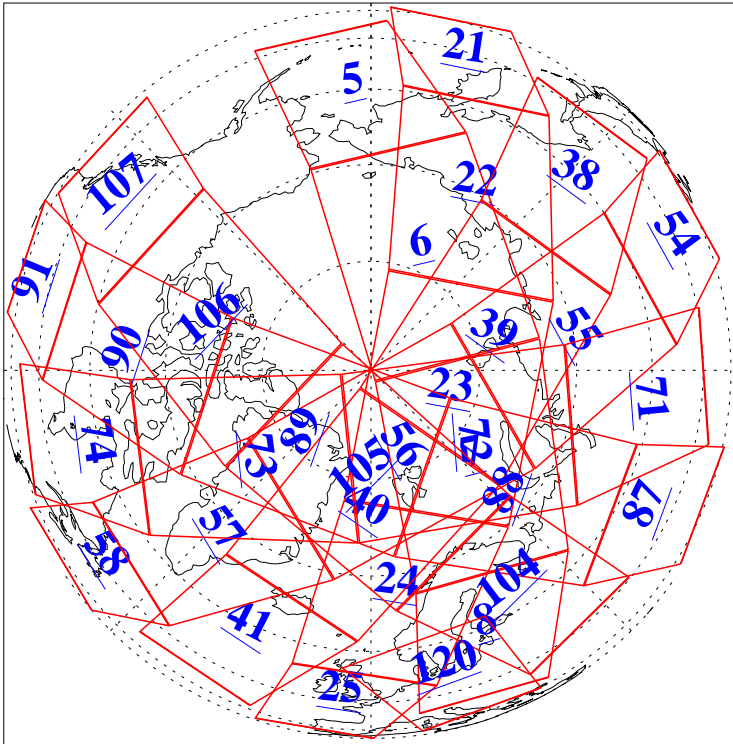

L1B Availability
AMSU Granules: 240
HSB Granules: 0
AIRS Granules: 240

6 Dec 2009
DoY 340
Aqua Day 2773
Granules: 1 to 120

Granules: 121 to 240

Legend: AMSU Available, HSB Available, AIRS Available

L1B Availability
AMSU Granules: 240
HSB Granules: 0
AIRS Granules: 240

6 Dec 2009
DoY 340
Aqua Day 2773

Ascending Granules

Descending Granules

Legend: AMSU Available, HSB Available, AIRS Available

L1B Availability
 AMSU Granules: 240
 HSB Granules: 0
 AIRS Granules: 240

6 Dec 2009
 DoY 340
 Aqua Day 2773

Northern Hemisphere Granules

Southern Hemisphere Granules

Legend: AMSU Available, HSB Available, AIRS Available