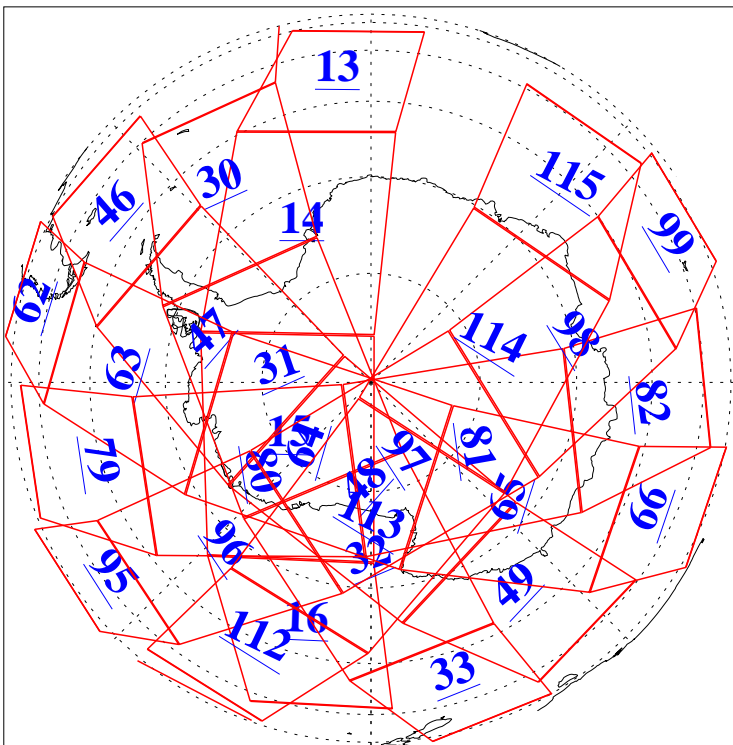

L1B Availability
AMSU Granules: 240
HSB Granules: 0
AIRS Granules: 240

6 Dec 2009
DoY 340
Aqua Day 2773
Granules: 1 to 120

Granules: 121 to 240

Legend: AMSU Available, HSB Available, AIRS Available

L1B Availability
AMSU Granules: 240
HSB Granules: 0
AIRS Granules: 240

6 Dec 2009
DoY 340
Aqua Day 2773

Ascending Granules

Descending Granules

Legend: AMSU Available, HSB Available, AIRS Available

L1B Availability
 AMSU Granules: 240
 HSB Granules: 0
 AIRS Granules: 240

6 Dec 2009
 DoY 340
 Aqua Day 2773

Northern Hemisphere Granules

Southern Hemisphere Granules

Legend: AMSU Available, HSB Available, AIRS Available