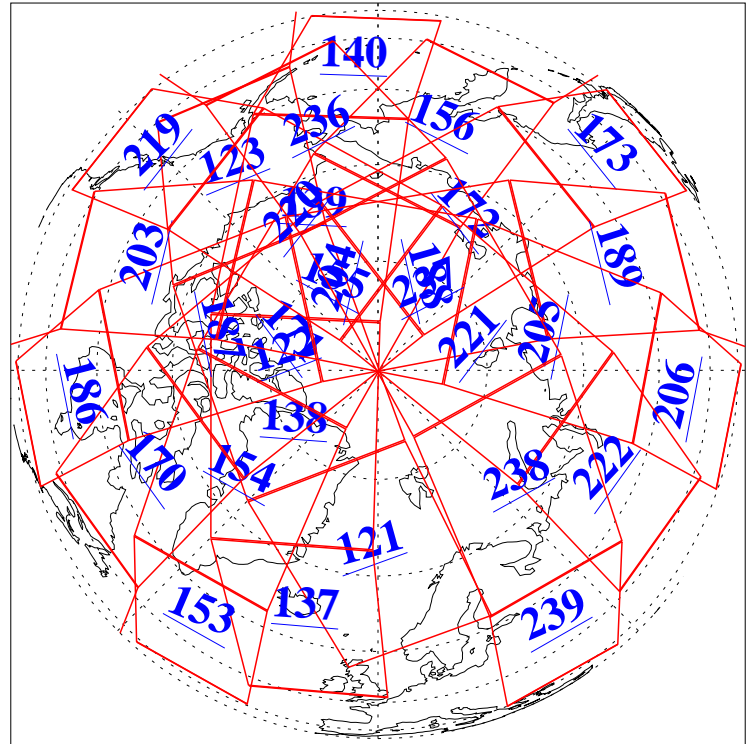

L1B Availability
AMSU Granules: 240
HSB Granules: 0
AIRS Granules: 240

6 Dec 2009
DoY 340
Aqua Day 2773
Granules: 1 to 120

Granules: 121 to 240

Legend: AMSU Available, HSB Available, AIRS Available

L1B Availability
AMSU Granules: 240
HSB Granules: 0
AIRS Granules: 240

6 Dec 2009
DoY 340
Aqua Day 2773

Ascending Granules

Descending Granules

Legend: AMSU Available, HSB Available, AIRS Available

L1B Availability
 AMSU Granules: 240
 HSB Granules: 0
 AIRS Granules: 240

6 Dec 2009
 DoY 340
 Aqua Day 2773

Northern Hemisphere Granules

Southern Hemisphere Granules

Legend: AMSU Available, HSB Available, AIRS Available