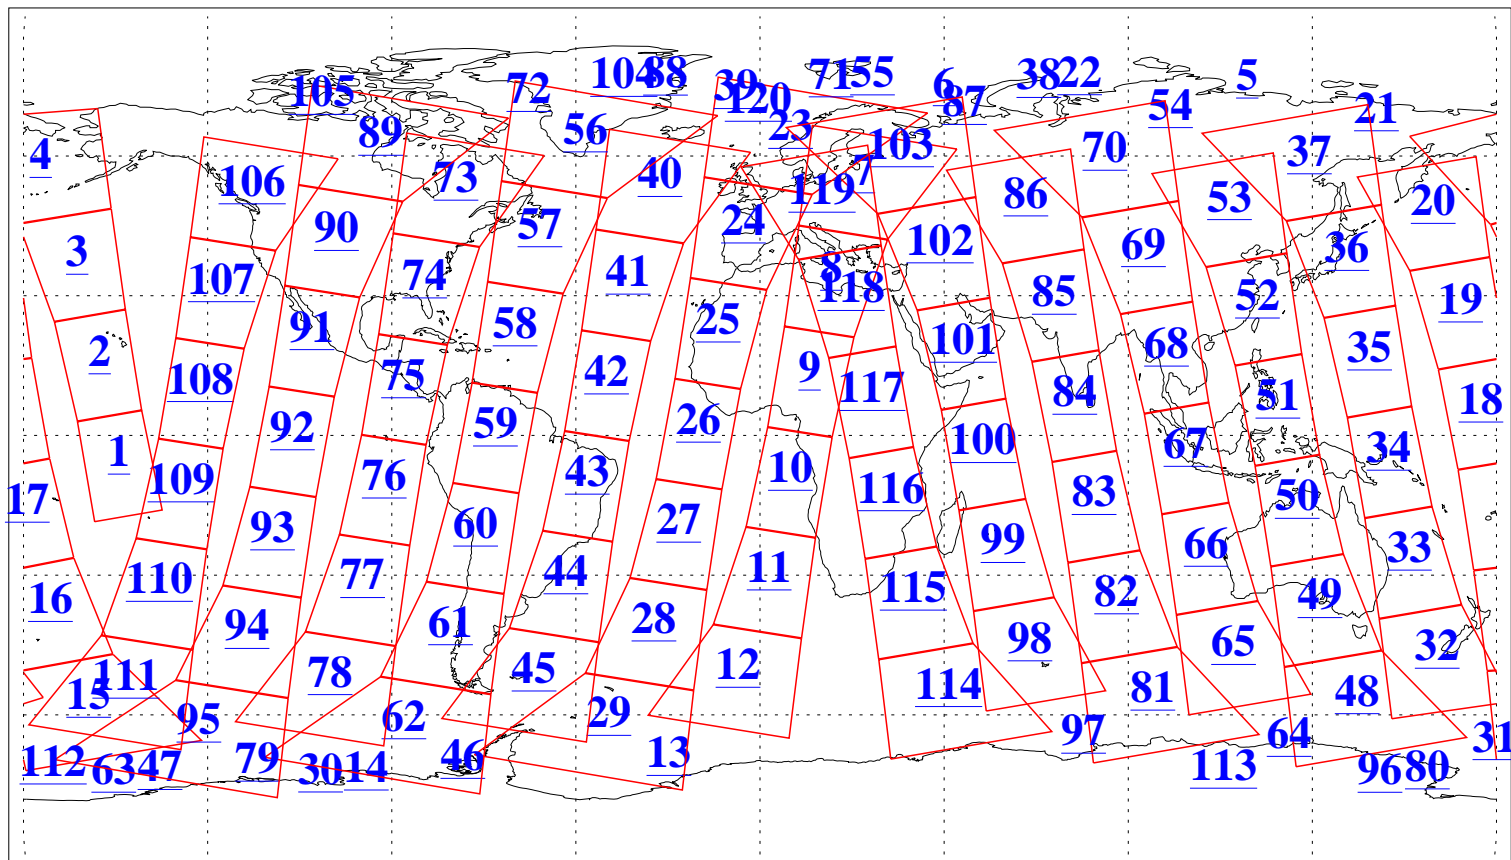

L1B Availability
AMSU Granules: 240
HSB Granules: 0
AIRS Granules: 240

29 Nov 2009
DoY 333
Aqua Day 2766
Granules: 1 to 120

Granules: 121 to 240

Legend: AMSU Available, HSB Available, AIRS Available

L1B Availability
AMSU Granules: 240
HSB Granules: 0
AIRS Granules: 240

29 Nov 2009
DoY 333
Aqua Day 2766

Ascending Granules

Descending Granules

Legend: AMSU Available, HSB Available, AIRS Available

L1B Availability
 AMSU Granules: 240
 HSB Granules: 0
 AIRS Granules: 240

29 Nov 2009
 DoY 333
 Aqua Day 2766

Northern Hemisphere Granules

Southern Hemisphere Granules

Legend: AMSU Available, HSB Available, AIRS Available