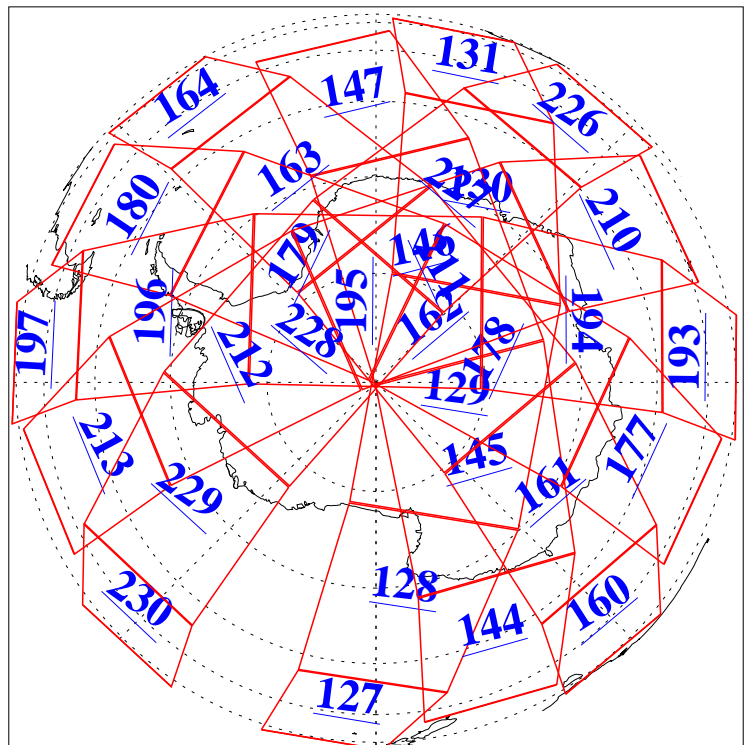

L1B Availability
AMSU Granules: 240
HSB Granules: 0
AIRS Granules: 240

29 Nov 2009
DoY 333
Aqua Day 2766
Granules: 1 to 120

Granules: 121 to 240

Legend: AMSU Available, HSB Available, AIRS Available

L1B Availability
AMSU Granules: 240
HSB Granules: 0
AIRS Granules: 240

29 Nov 2009
DoY 333
Aqua Day 2766

Ascending Granules

Descending Granules

Legend: AMSU Available, HSB Available, AIRS Available

L1B Availability
 AMSU Granules: 240
 HSB Granules: 0
 AIRS Granules: 240

29 Nov 2009
 DoY 333
 Aqua Day 2766

Northern Hemisphere Granules

Southern Hemisphere Granules

Legend: AMSU Available, HSB Available, AIRS Available