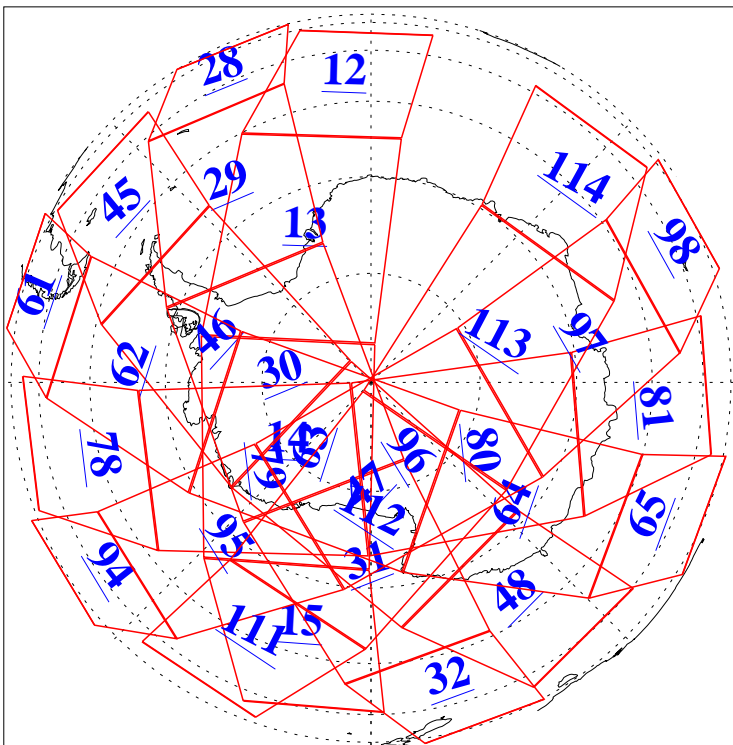

L1B Availability
AMSU Granules: 240
HSB Granules: 0
AIRS Granules: 240

29 Nov 2009
DoY 333
Aqua Day 2766
Granules: 1 to 120

Granules: 121 to 240

Legend: AMSU Available, HSB Available, AIRS Available

L1B Availability
AMSU Granules: 240
HSB Granules: 0
AIRS Granules: 240

29 Nov 2009
DoY 333
Aqua Day 2766

Ascending Granules

Descending Granules

Legend: AMSU Available, HSB Available, AIRS Available

L1B Availability
 AMSU Granules: 240
 HSB Granules: 0
 AIRS Granules: 240

29 Nov 2009
 DoY 333
 Aqua Day 2766

Northern Hemisphere Granules

Southern Hemisphere Granules

Legend: AMSU Available, HSB Available, AIRS Available