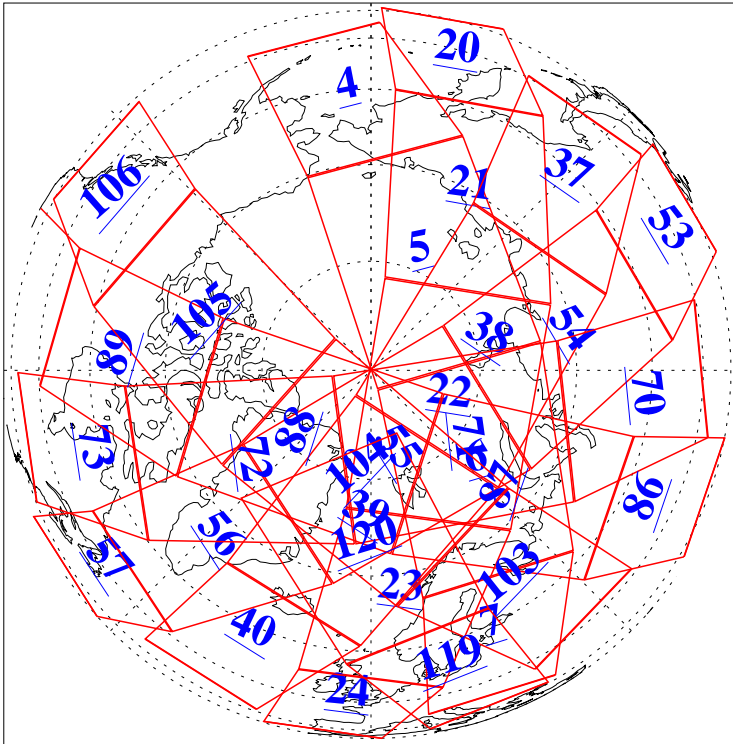

L1B Availability
AMSU Granules: 240
HSB Granules: 0
AIRS Granules: 240

29 Nov 2009
DoY 333
Aqua Day 2766
Granules: 1 to 120

Granules: 121 to 240

Legend: AMSU Available, HSB Available, AIRS Available

L1B Availability
AMSU Granules: 240
HSB Granules: 0
AIRS Granules: 240

29 Nov 2009
DoY 333
Aqua Day 2766

Ascending Granules

Descending Granules

Legend: AMSU Available, HSB Available, AIRS Available

L1B Availability
 AMSU Granules: 240
 HSB Granules: 0
 AIRS Granules: 240

29 Nov 2009
 DoY 333
 Aqua Day 2766

Northern Hemisphere Granules

Southern Hemisphere Granules

Legend: AMSU Available, HSB Available, AIRS Available