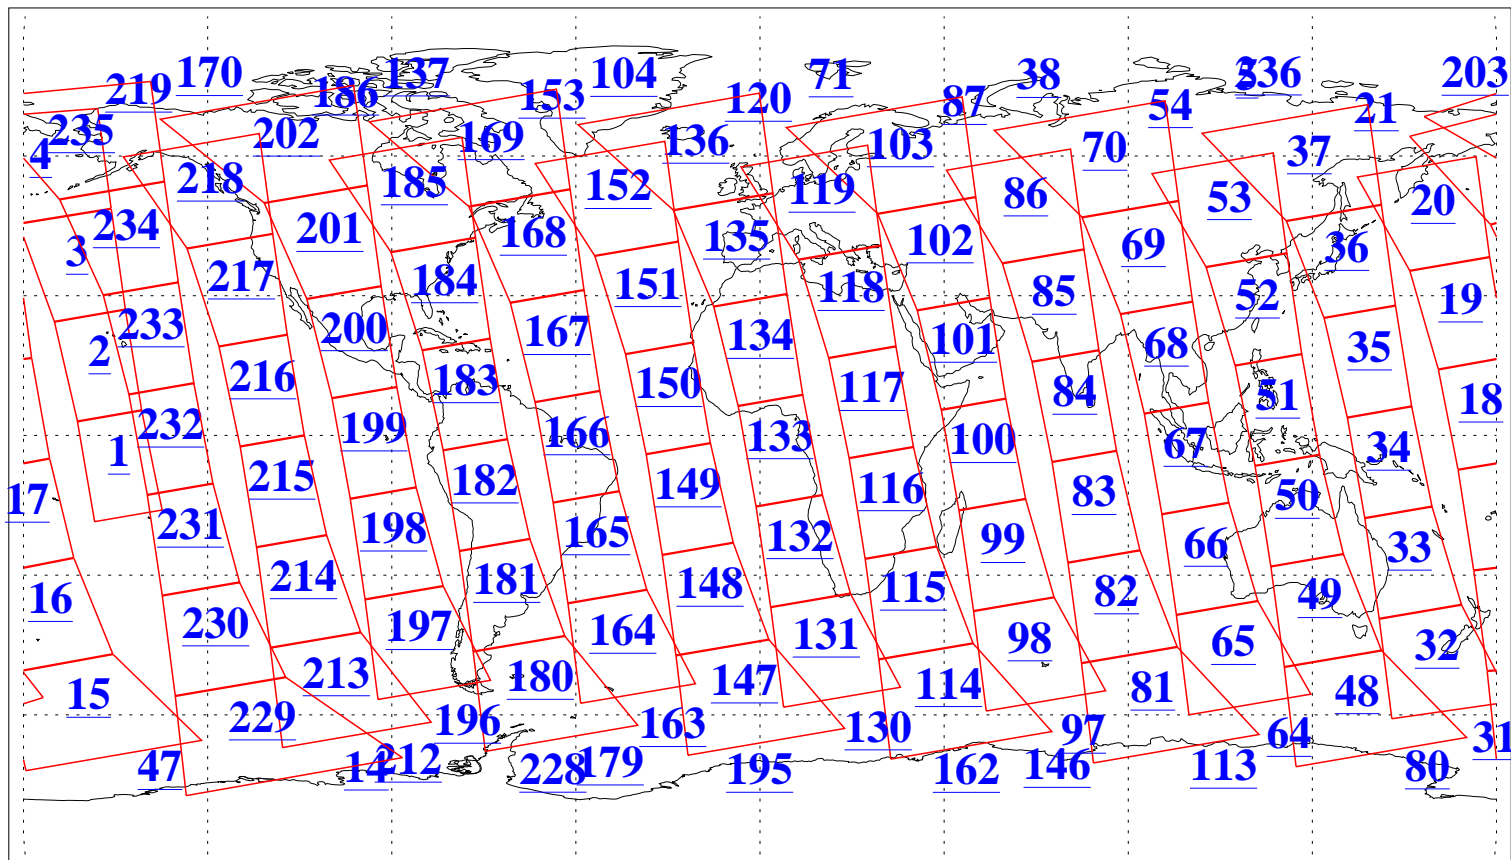

L1B Availability
AMSU Granules: 240
HSB Granules: 0
AIRS Granules: 240

29 Nov 2009
DoY 333
Aqua Day 2766
Granules: 1 to 120

Granules: 121 to 240

Legend: AMSU Available, HSB Available, AIRS Available

L1B Availability
AMSU Granules: 240
HSB Granules: 0
AIRS Granules: 240

29 Nov 2009
DoY 333
Aqua Day 2766

Ascending Granules

Descending Granules

Legend: AMSU Available, HSB Available, AIRS Available

L1B Availability
 AMSU Granules: 240
 HSB Granules: 0
 AIRS Granules: 240

29 Nov 2009
 DoY 333
 Aqua Day 2766

Northern Hemisphere Granules

Southern Hemisphere Granules

Legend: AMSU Available, HSB Available, AIRS Available