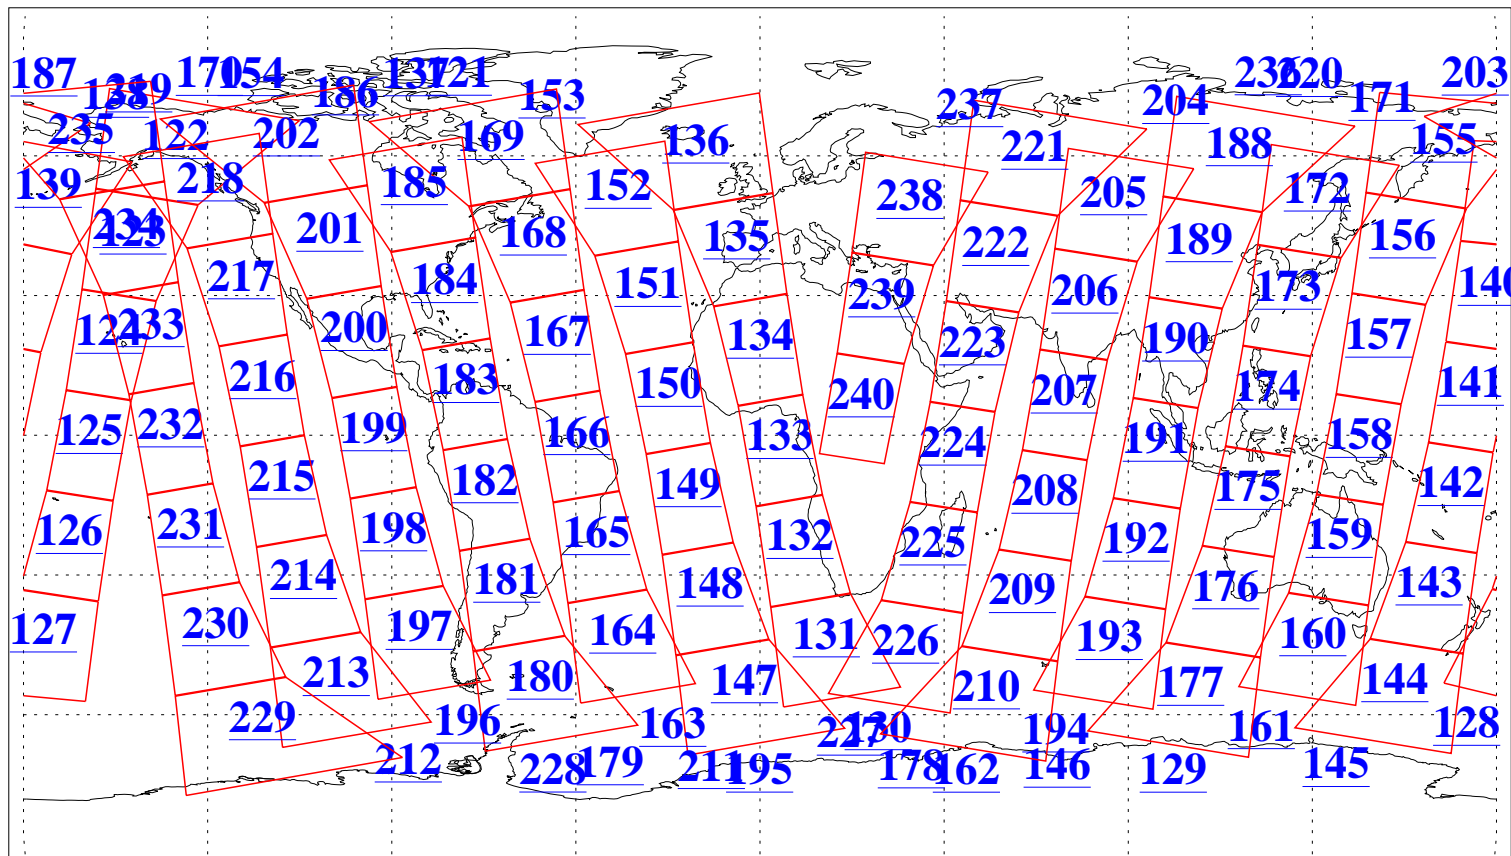

L1B Availability
AMSU Granules: 240
HSB Granules: 0
AIRS Granules: 240

29 Nov 2009
DoY 333
Aqua Day 2766
Granules: 1 to 120

Granules: 121 to 240

Legend: AMSU Available, HSB Available, AIRS Available

L1B Availability
AMSU Granules: 240
HSB Granules: 0
AIRS Granules: 240

29 Nov 2009
DoY 333
Aqua Day 2766

Ascending Granules

Descending Granules

Legend: AMSU Available, HSB Available, AIRS Available

L1B Availability
 AMSU Granules: 240
 HSB Granules: 0
 AIRS Granules: 240

29 Nov 2009
 DoY 333
 Aqua Day 2766

Northern Hemisphere Granules

Southern Hemisphere Granules

Legend: AMSU Available, HSB Available, AIRS Available