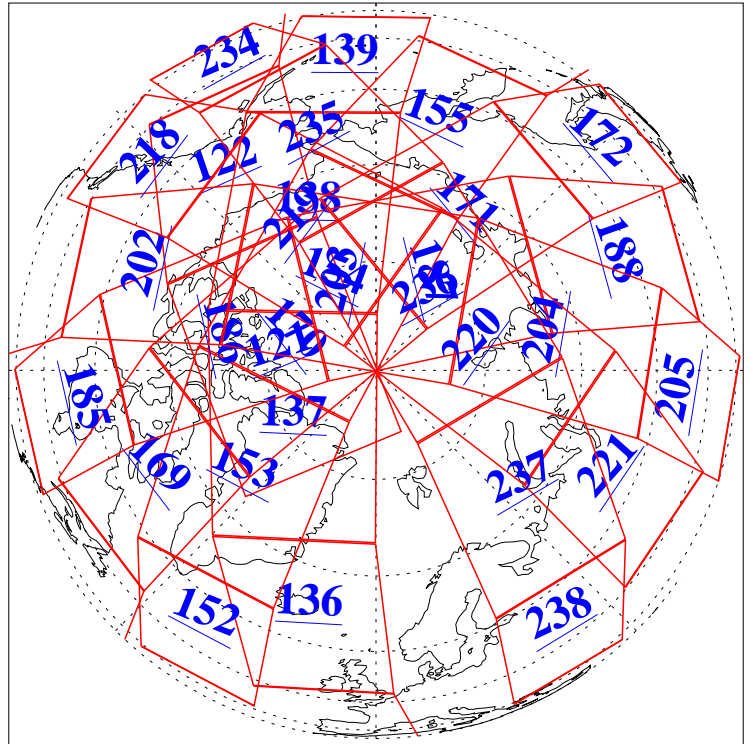

L1B Availability
AMSU Granules: 240
HSB Granules: 0
AIRS Granules: 240

29 Nov 2009
DoY 333
Aqua Day 2766
Granules: 1 to 120

Granules: 121 to 240

Legend: AMSU Available, HSB Available, AIRS Available

L1B Availability
AMSU Granules: 240
HSB Granules: 0
AIRS Granules: 240

29 Nov 2009
DoY 333
Aqua Day 2766

Ascending Granules

Descending Granules

Legend: AMSU Available, HSB Available, AIRS Available

L1B Availability
 AMSU Granules: 240
 HSB Granules: 0
 AIRS Granules: 240

29 Nov 2009
 DoY 333
 Aqua Day 2766

Northern Hemisphere Granules

Southern Hemisphere Granules

Legend: AMSU Available, HSB Available, AIRS Available