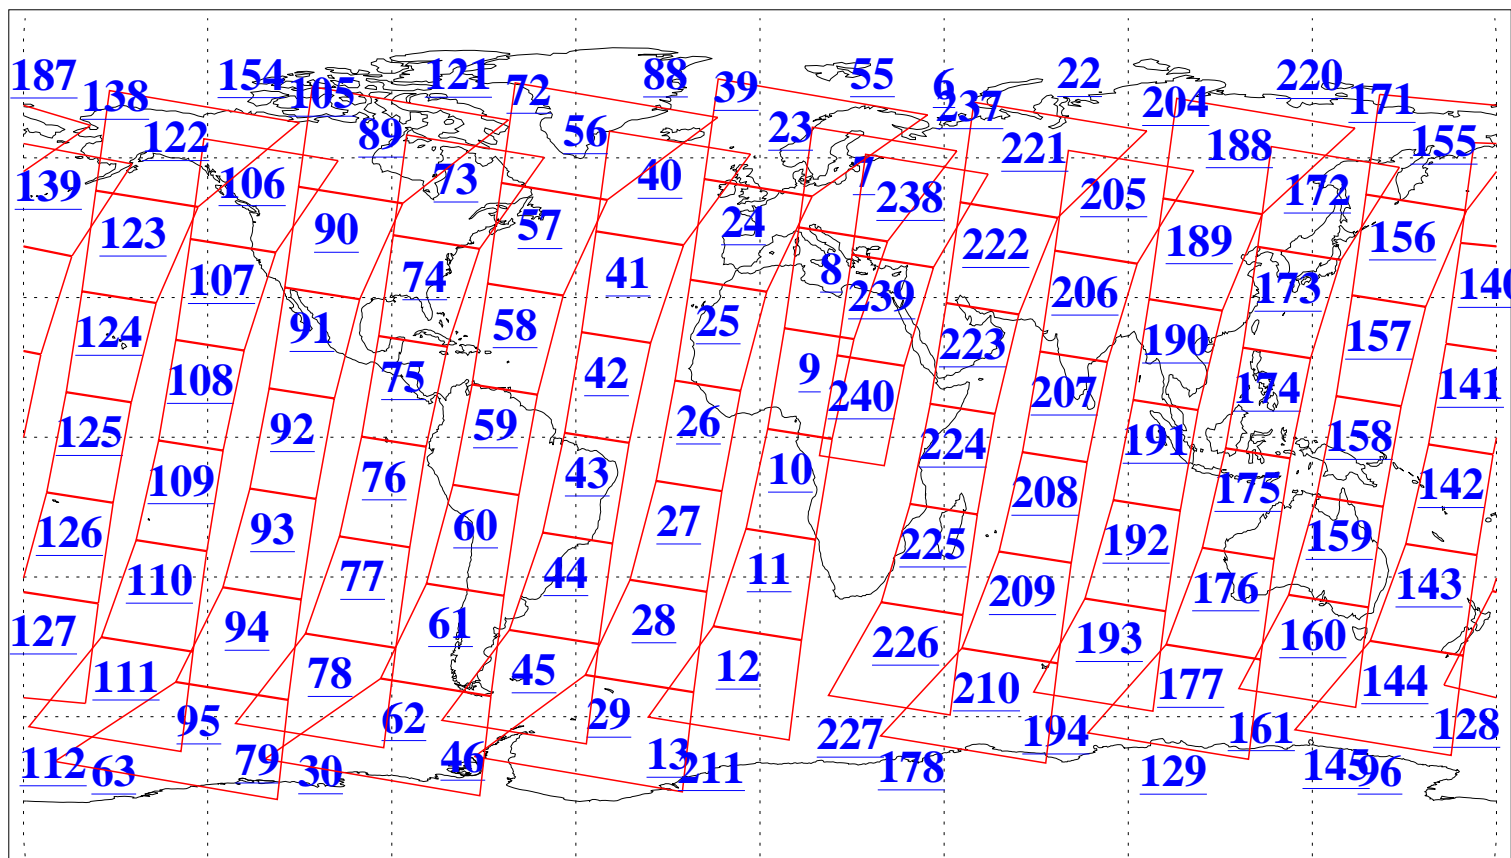

L1B Availability
AMSU Granules: 240
HSB Granules: 0
AIRS Granules: 240

29 Nov 2009
DoY 333
Aqua Day 2766
Granules: 1 to 120

Granules: 121 to 240

Legend: AMSU Available, HSB Available, AIRS Available

L1B Availability
AMSU Granules: 240
HSB Granules: 0
AIRS Granules: 240

29 Nov 2009
DoY 333
Aqua Day 2766

Ascending Granules

Descending Granules

Legend: AMSU Available, HSB Available, AIRS Available

L1B Availability
 AMSU Granules: 240
 HSB Granules: 0
 AIRS Granules: 240

29 Nov 2009
 DoY 333
 Aqua Day 2766

Northern Hemisphere Granules

Southern Hemisphere Granules

Legend: AMSU Available, HSB Available, AIRS Available