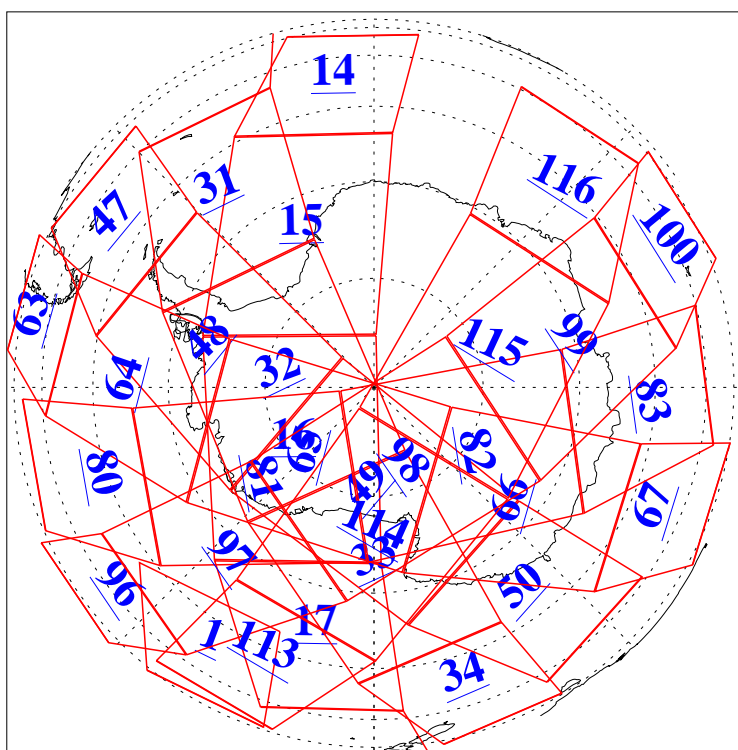

L1B Availability  
AMSU Granules: 240  
HSB Granules: 0  
AIRS Granules: 240

27 Nov 2009  
DoY 331  
Aqua Day 2764  
Granules: 1 to 120

Granules: 121 to 240

Legend: AMSU Available, HSB Available, AIRS Available

L1B Availability  
AMSU Granules: 240  
HSB Granules: 0  
AIRS Granules: 240

27 Nov 2009  
DoY 331  
Aqua Day 2764

Ascending Granules

Descending Granules

Legend: AMSU Available, HSB Available, AIRS Available

L1B Availability  
 AMSU Granules: 240  
 HSB Granules: 0  
 AIRS Granules: 240

27 Nov 2009  
 DoY 331  
 Aqua Day 2764

Northern Hemisphere Granules

Southern Hemisphere Granules

Legend: AMSU Available, HSB Available, AIRS Available