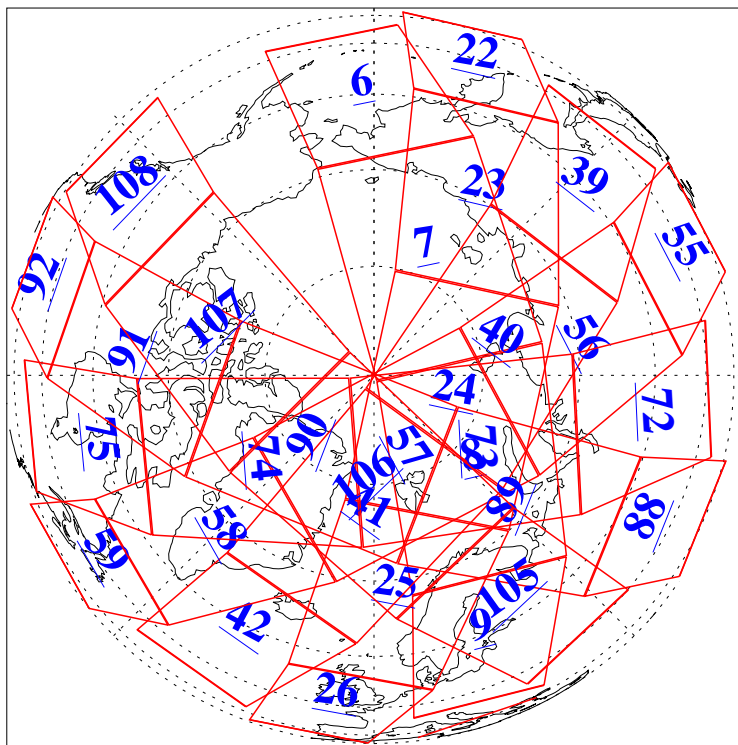

L1B Availability  
AMSU Granules: 240  
HSB Granules: 0  
AIRS Granules: 240

27 Nov 2009  
DoY 331  
Aqua Day 2764  
Granules: 1 to 120

Granules: 121 to 240

Legend: AMSU Available, HSB Available, AIRS Available

L1B Availability  
AMSU Granules: 240  
HSB Granules: 0  
AIRS Granules: 240

27 Nov 2009  
DoY 331  
Aqua Day 2764

Ascending Granules

Descending Granules

Legend: AMSU Available, HSB Available, AIRS Available

L1B Availability  
 AMSU Granules: 240  
 HSB Granules: 0  
 AIRS Granules: 240

27 Nov 2009  
 DoY 331  
 Aqua Day 2764

Northern Hemisphere Granules

Southern Hemisphere Granules

Legend: AMSU Available, HSB Available, AIRS Available