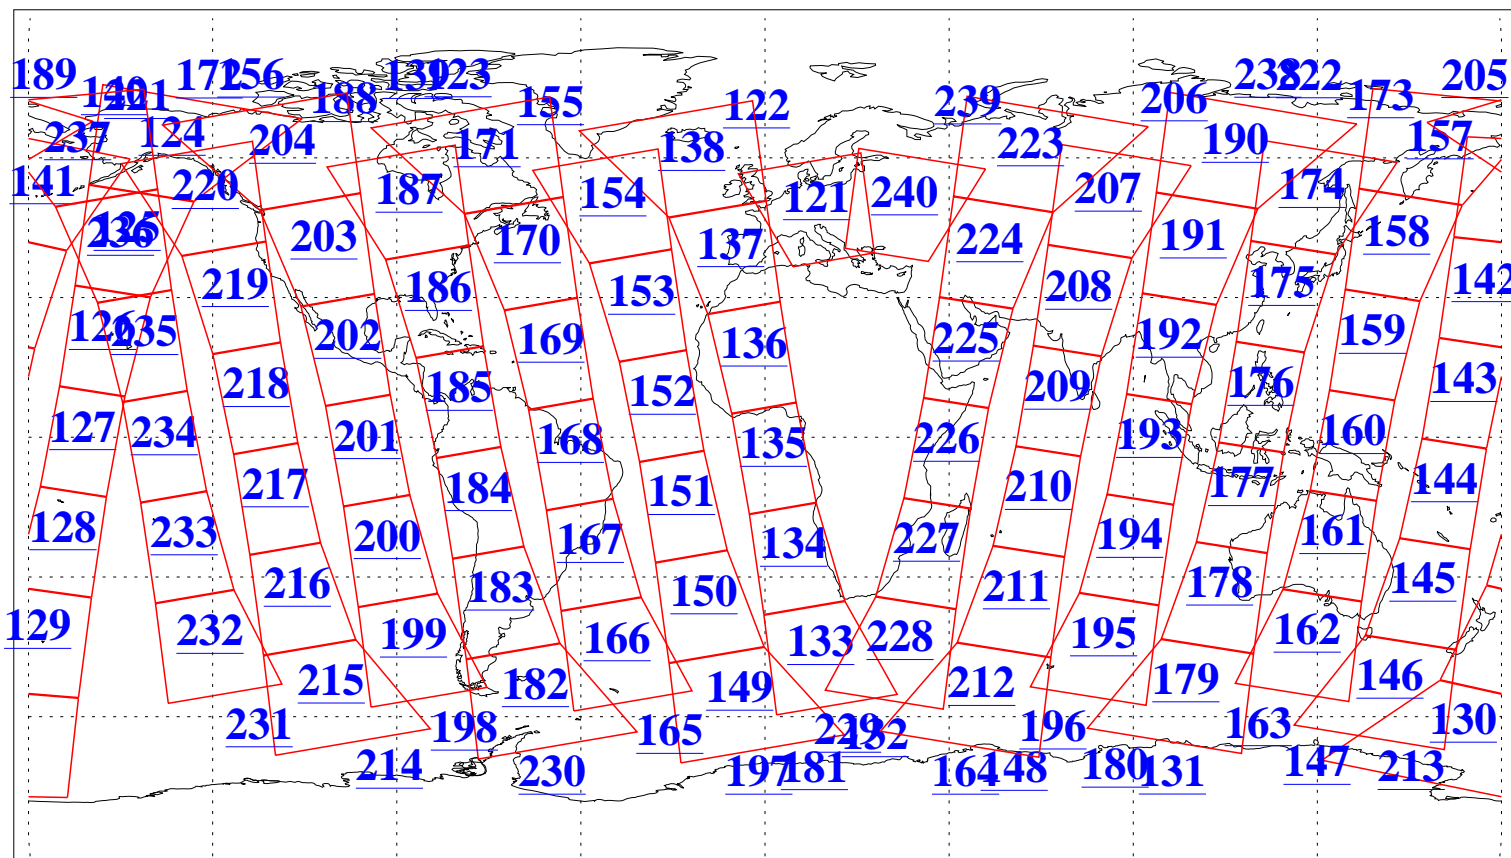

L1B Availability  
AMSU Granules: 240  
HSB Granules: 0  
AIRS Granules: 240

27 Nov 2009  
DoY 331  
Aqua Day 2764  
Granules: 1 to 120

Granules: 121 to 240

Legend: AMSU Available, HSB Available, AIRS Available

L1B Availability  
AMSU Granules: 240  
HSB Granules: 0  
AIRS Granules: 240

27 Nov 2009  
DoY 331  
Aqua Day 2764

Ascending Granules

Descending Granules

Legend: AMSU Available, HSB Available, AIRS Available

L1B Availability  
 AMSU Granules: 240  
 HSB Granules: 0  
 AIRS Granules: 240

27 Nov 2009  
 DoY 331  
 Aqua Day 2764

Northern Hemisphere Granules

Southern Hemisphere Granules

Legend: AMSU Available, HSB Available, AIRS Available