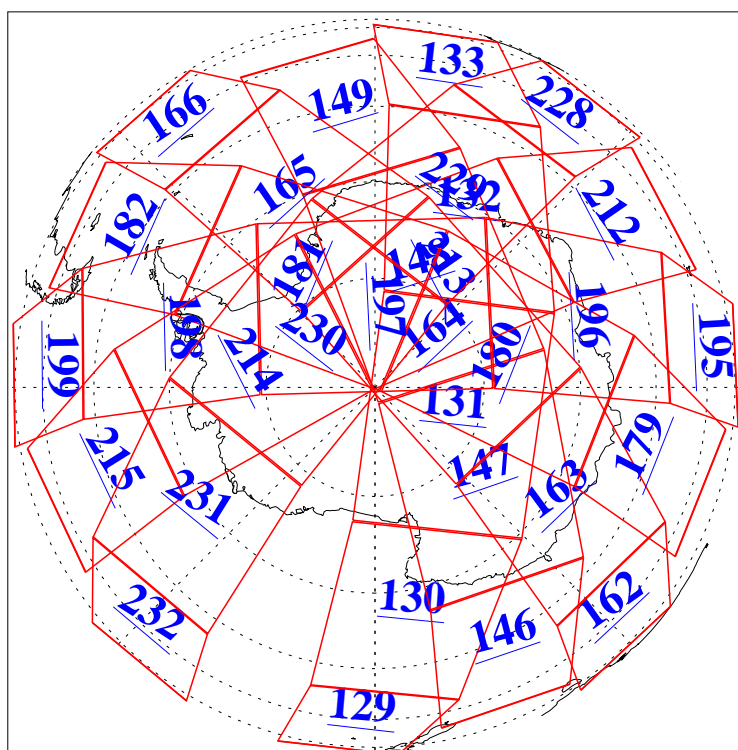

L1B Availability  
AMSU Granules: 240  
HSB Granules: 0  
AIRS Granules: 240

27 Nov 2009  
DoY 331  
Aqua Day 2764

Ascending Granules

Descending Granules

Legend: AMSU Available, HSB Available, AIRS Available

L1B Availability  
 AMSU Granules: 240  
 HSB Granules: 0  
 AIRS Granules: 240

27 Nov 2009  
 DoY 331  
 Aqua Day 2764

Northern Hemisphere Granules

Southern Hemisphere Granules

Legend: AMSU Available, HSB Available, AIRS Available