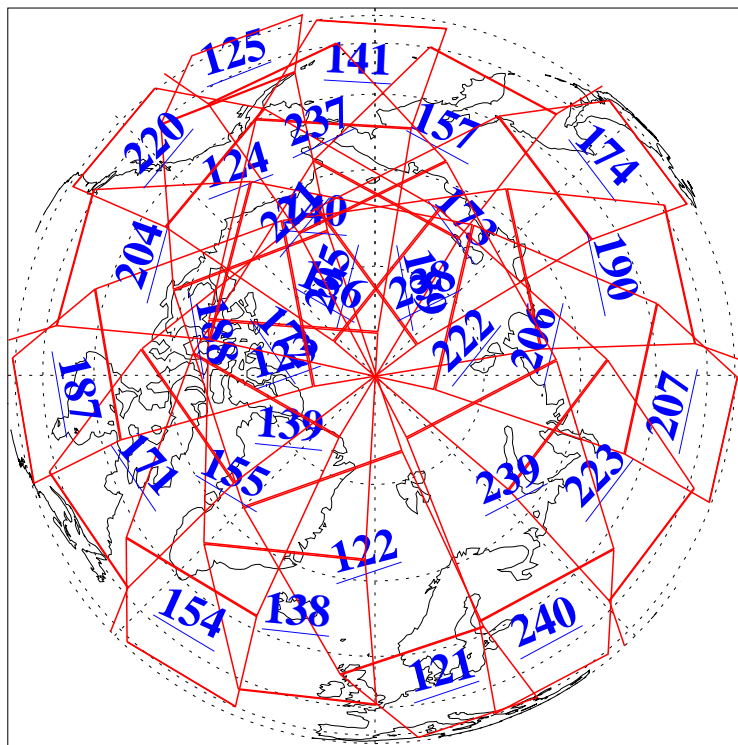

L1B Availability  
AMSU Granules: 240  
HSB Granules: 0  
AIRS Granules: 240

27 Nov 2009  
DoY 331  
Aqua Day 2764  
Granules: 1 to 120

Granules: 121 to 240

Legend: AMSU Available, HSB Available, AIRS Available

L1B Availability  
AMSU Granules: 240  
HSB Granules: 0  
AIRS Granules: 240

27 Nov 2009  
DoY 331  
Aqua Day 2764

Ascending Granules

Descending Granules

Legend: AMSU Available, HSB Available, AIRS Available

L1B Availability  
 AMSU Granules: 240  
 HSB Granules: 0  
 AIRS Granules: 240

27 Nov 2009  
 DoY 331  
 Aqua Day 2764

Northern Hemisphere Granules

Southern Hemisphere Granules

Legend: AMSU Available, HSB Available, AIRS Available