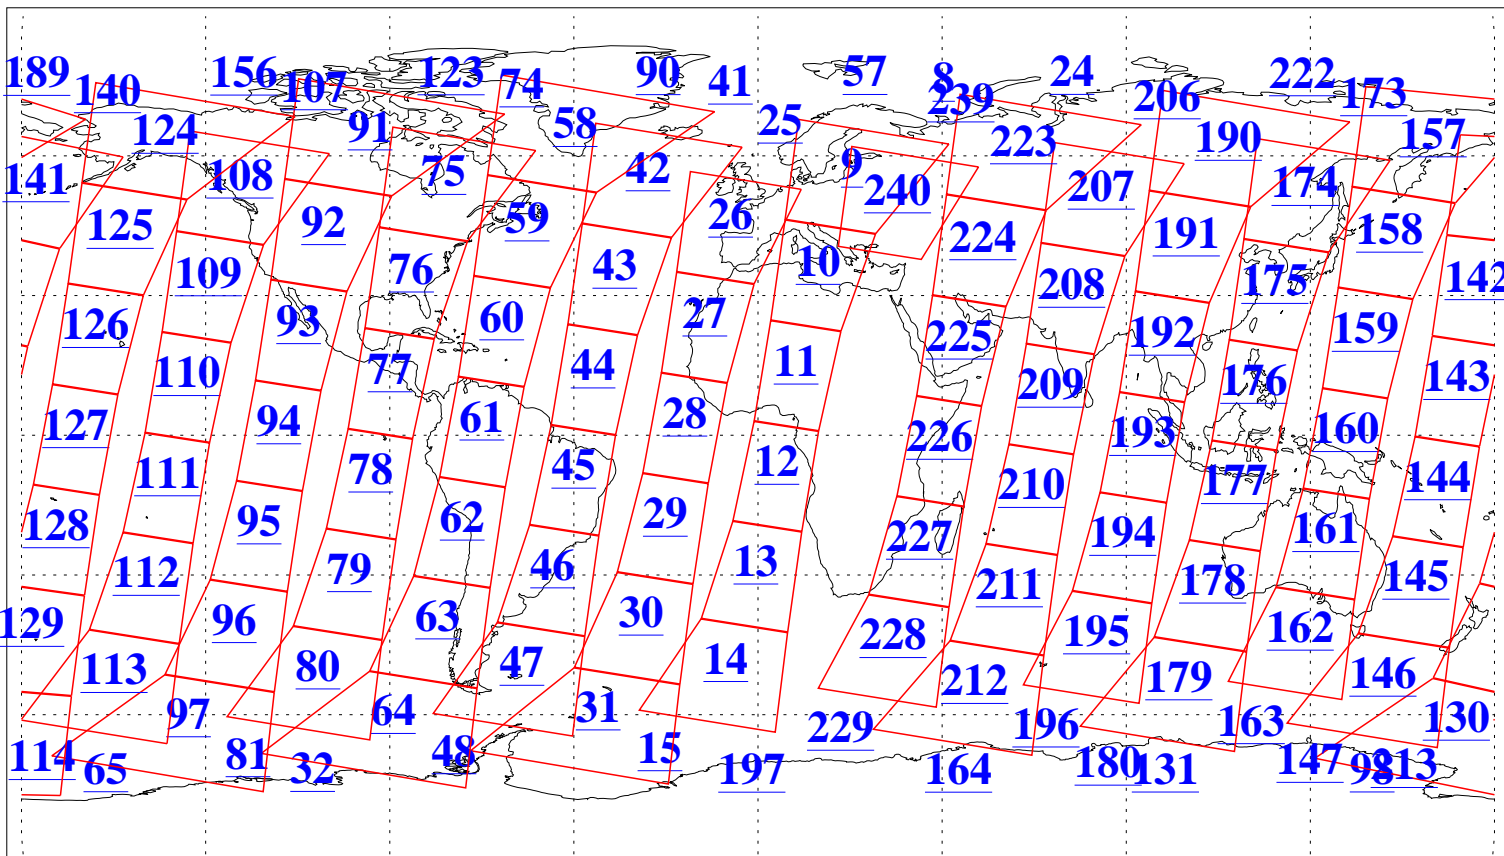

L1B Availability  
AMSU Granules: 240  
HSB Granules: 0  
AIRS Granules: 240

27 Nov 2009  
DoY 331  
Aqua Day 2764  
Granules: 1 to 120

Granules: 121 to 240

Legend: AMSU Available, HSB Available, AIRS Available

L1B Availability  
AMSU Granules: 240  
HSB Granules: 0  
AIRS Granules: 240

27 Nov 2009  
DoY 331  
Aqua Day 2764

Ascending Granules

Descending Granules

Legend: AMSU Available, HSB Available, AIRS Available

L1B Availability  
 AMSU Granules: 240  
 HSB Granules: 0  
 AIRS Granules: 240

27 Nov 2009  
 DoY 331  
 Aqua Day 2764

Northern Hemisphere Granules

Southern Hemisphere Granules

Legend: AMSU Available, HSB Available, AIRS Available