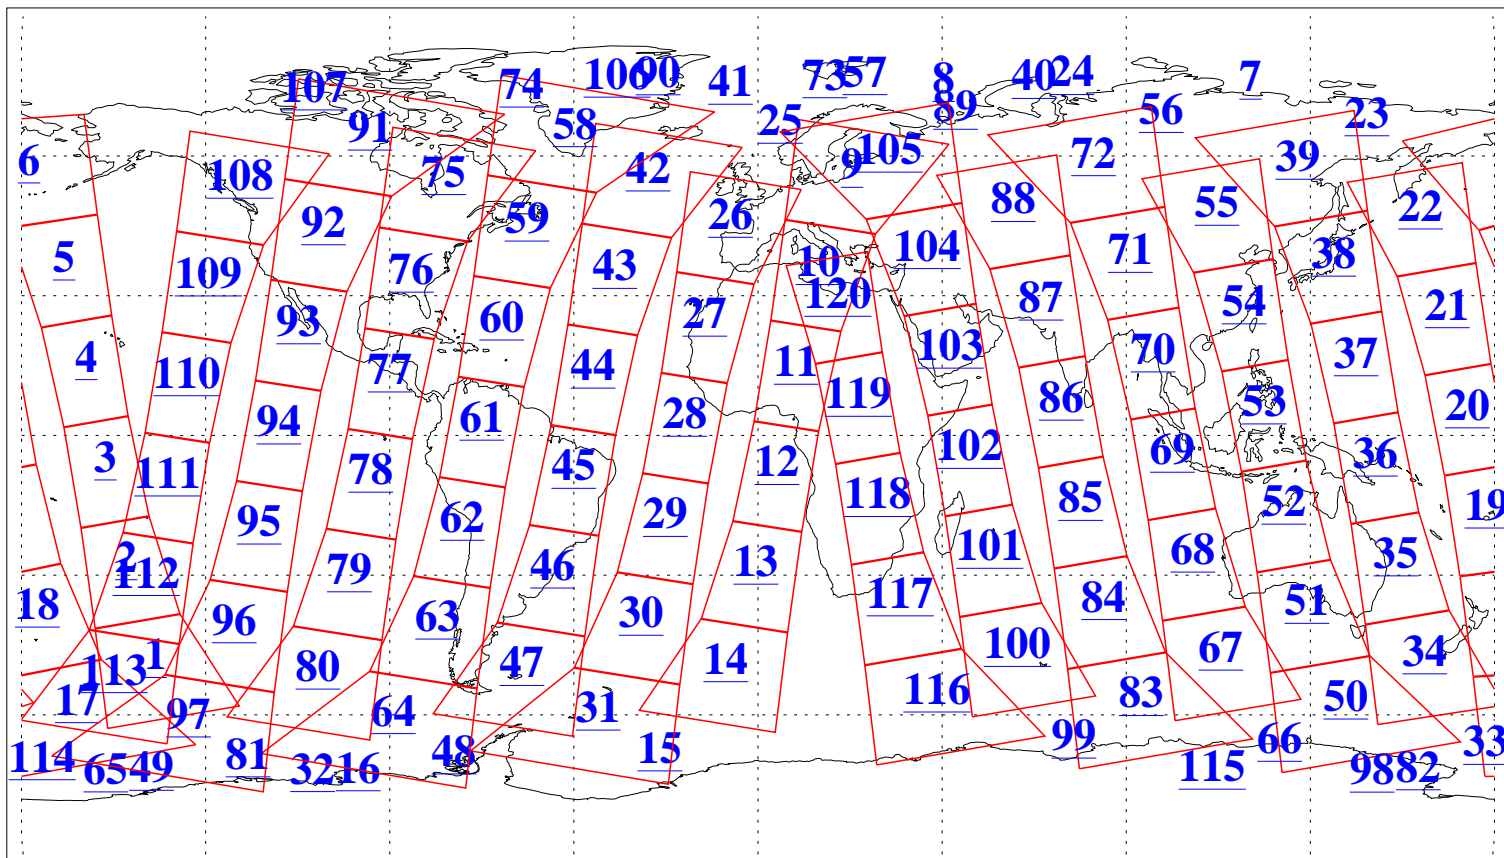

L1B Availability  
AMSU Granules: 240  
HSB Granules: 0  
AIRS Granules: 240

27 Nov 2009  
DoY 331  
Aqua Day 2764  
Granules: 1 to 120

Granules: 121 to 240

Legend: AMSU Available, HSB Available, AIRS Available

L1B Availability  
AMSU Granules: 240  
HSB Granules: 0  
AIRS Granules: 240

27 Nov 2009  
DoY 331  
Aqua Day 2764

Ascending Granules

Descending Granules

Legend: AMSU Available, HSB Available, AIRS Available

L1B Availability  
 AMSU Granules: 240  
 HSB Granules: 0  
 AIRS Granules: 240

27 Nov 2009  
 DoY 331  
 Aqua Day 2764

Northern Hemisphere Granules

Southern Hemisphere Granules

Legend: AMSU Available, HSB Available, AIRS Available