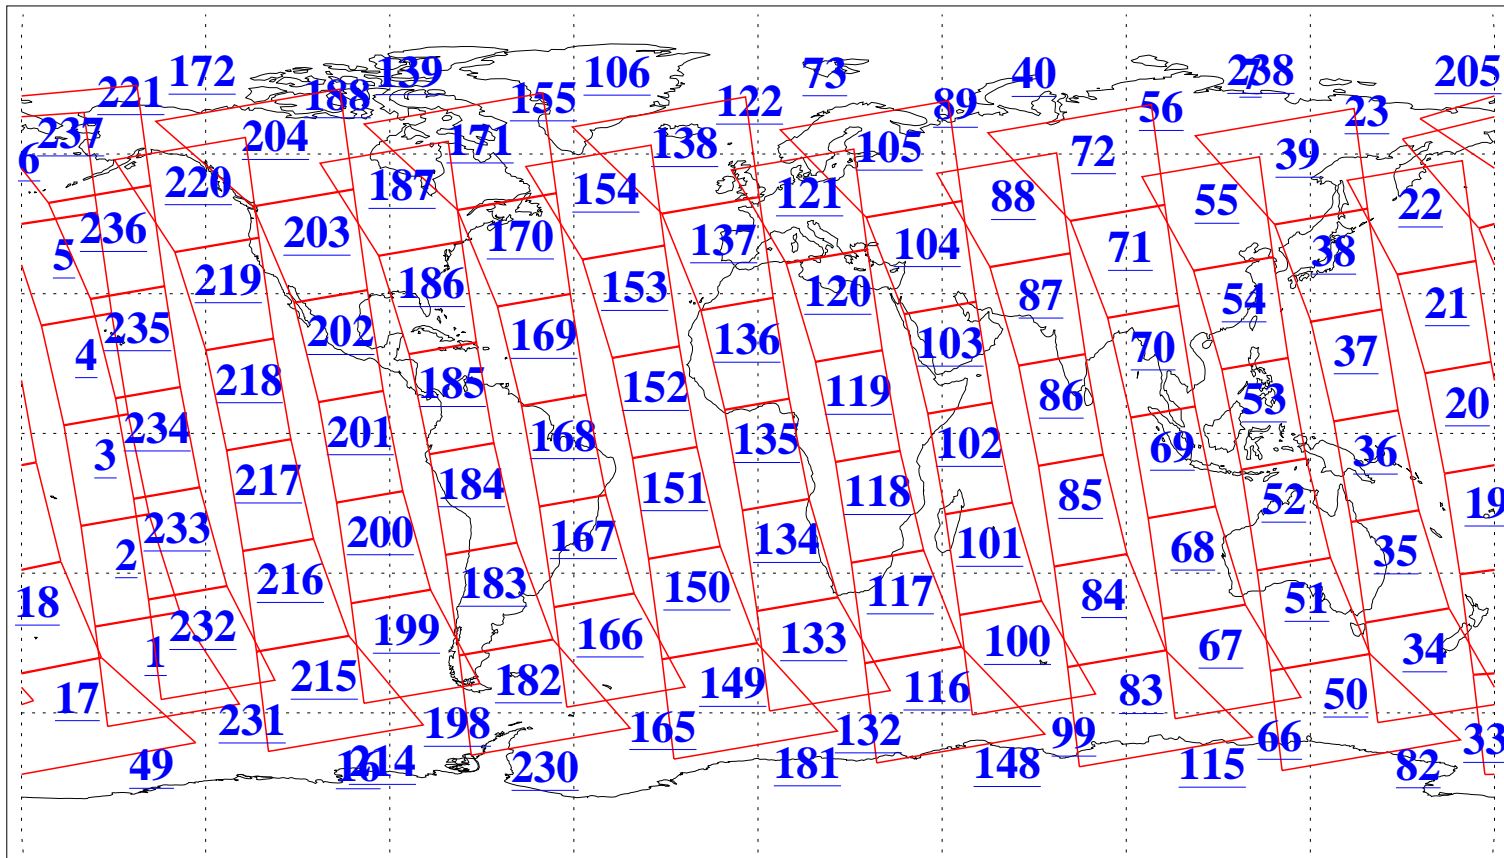

L1B Availability  
AMSU Granules: 240  
HSB Granules: 0  
AIRS Granules: 240

27 Nov 2009  
DoY 331  
Aqua Day 2764  
Granules: 1 to 120

Granules: 121 to 240

Legend: AMSU Available, HSB Available, AIRS Available

L1B Availability  
AMSU Granules: 240  
HSB Granules: 0  
AIRS Granules: 240

27 Nov 2009  
DoY 331  
Aqua Day 2764

Ascending Granules

Descending Granules

Legend: AMSU Available, HSB Available, AIRS Available

L1B Availability  
 AMSU Granules: 240  
 HSB Granules: 0  
 AIRS Granules: 240

27 Nov 2009  
 DoY 331  
 Aqua Day 2764

Northern Hemisphere Granules

Southern Hemisphere Granules

Legend: AMSU Available, HSB Available, AIRS Available