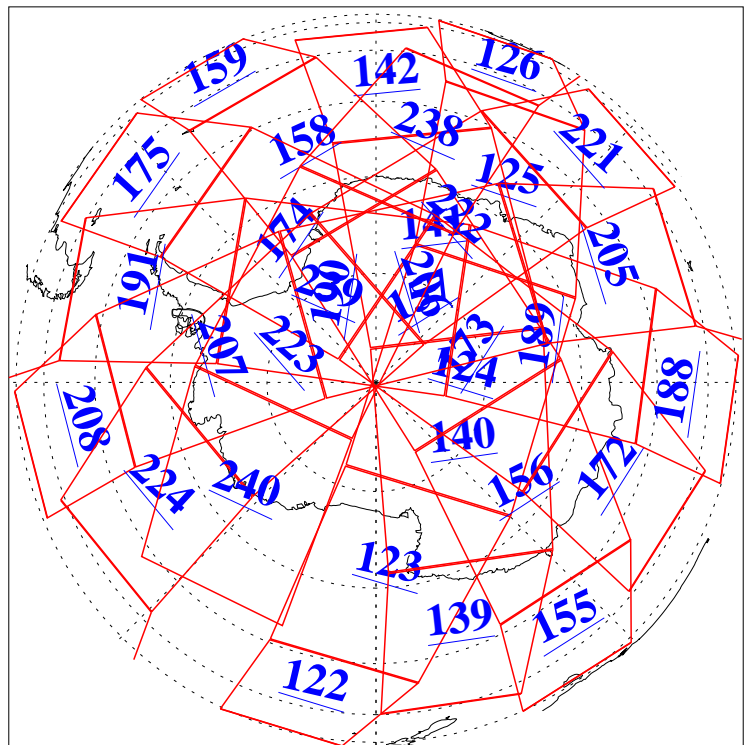

L1B Availability
AMSU Granules: 240
HSB Granules: 0
AIRS Granules: 240

26 Nov 2009
DoY 330
Aqua Day 2763
Granules: 1 to 120

Granules: 121 to 240

Legend: AMSU Available, HSB Available, AIRS Available

L1B Availability
AMSU Granules: 240
HSB Granules: 0
AIRS Granules: 240

26 Nov 2009
DoY 330
Aqua Day 2763
Ascending Granules

Descending Granules

Legend: AMSU Available, HSB Available, AIRS Available

L1B Availability
 AMSU Granules: 240
 HSB Granules: 0
 AIRS Granules: 240

26 Nov 2009
 DoY 330
 Aqua Day 2763

Northern Hemisphere Granules

Southern Hemisphere Granules

Legend: AMSU Available, HSB Available, AIRS Available