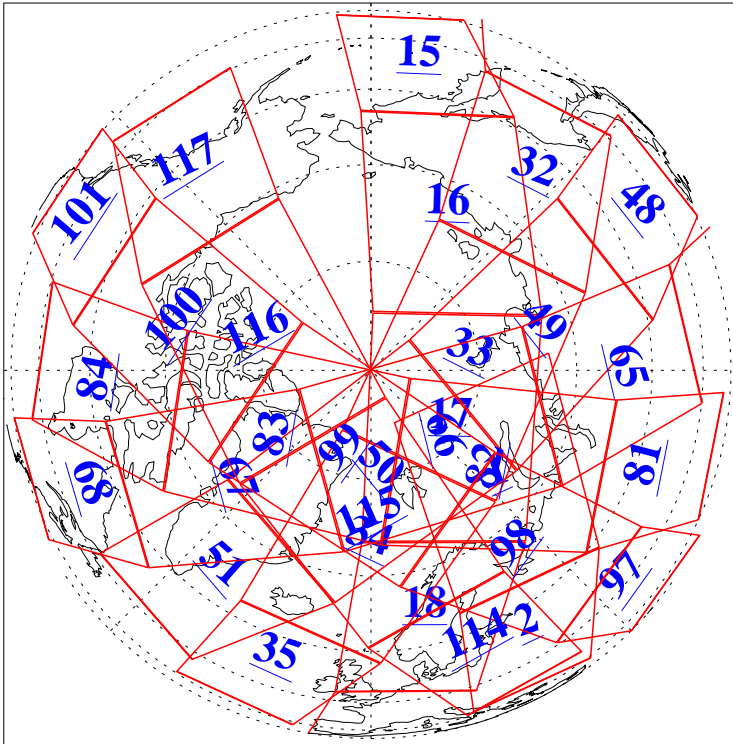

L1B Availability
AMSU Granules: 240
HSB Granules: 0
AIRS Granules: 240

26 Nov 2009
DoY 330
Aqua Day 2763
Granules: 1 to 120

Granules: 121 to 240

Legend: AMSU Available, HSB Available, AIRS Available

L1B Availability
AMSU Granules: 240
HSB Granules: 0
AIRS Granules: 240

26 Nov 2009
DoY 330
Aqua Day 2763
Ascending Granules

Descending Granules

Legend: AMSU Available, HSB Available, AIRS Available

L1B Availability
 AMSU Granules: 240
 HSB Granules: 0
 AIRS Granules: 240

26 Nov 2009
 DoY 330
 Aqua Day 2763

Northern Hemisphere Granules

Southern Hemisphere Granules

Legend: AMSU Available, HSB Available, AIRS Available