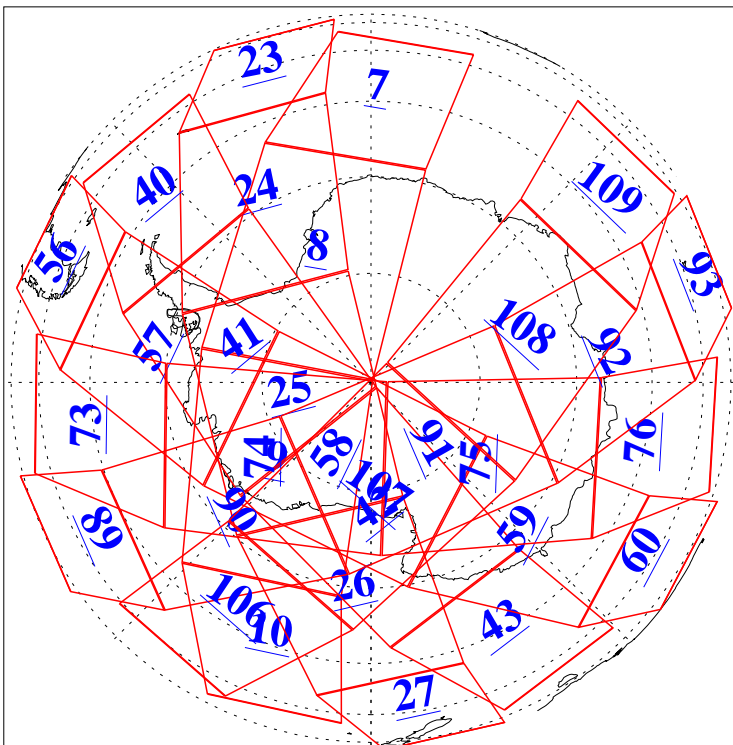

L1B Availability
AMSU Granules: 240
HSB Granules: 0
AIRS Granules: 240

26 Nov 2009
DoY 330
Aqua Day 2763
Granules: 1 to 120

Granules: 121 to 240

Legend: AMSU Available, HSB Available, AIRS Available

L1B Availability
AMSU Granules: 240
HSB Granules: 0
AIRS Granules: 240

26 Nov 2009
DoY 330
Aqua Day 2763
Ascending Granules

Descending Granules

Legend: AMSU Available, HSB Available, AIRS Available

L1B Availability
 AMSU Granules: 240
 HSB Granules: 0
 AIRS Granules: 240

26 Nov 2009
 DoY 330
 Aqua Day 2763

Northern Hemisphere Granules

Southern Hemisphere Granules

Legend: AMSU Available, HSB Available, AIRS Available