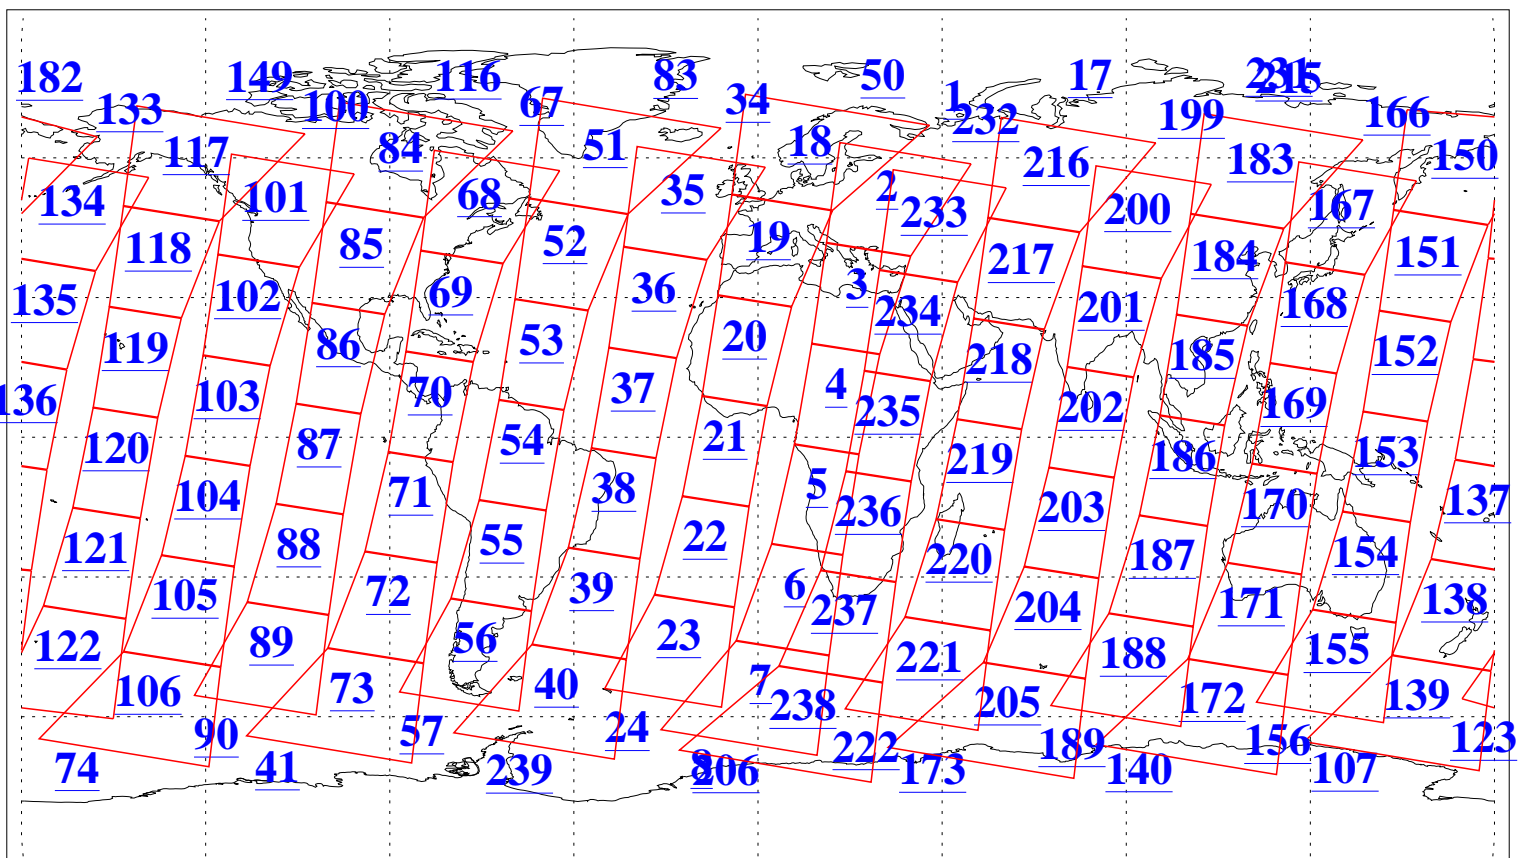

L1B Availability
AMSU Granules: 240
HSB Granules: 0
AIRS Granules: 240

26 Nov 2009
DoY 330
Aqua Day 2763
Granules: 1 to 120

Granules: 121 to 240

Legend: AMSU Available, HSB Available, AIRS Available

L1B Availability
AMSU Granules: 240
HSB Granules: 0
AIRS Granules: 240

26 Nov 2009
DoY 330
Aqua Day 2763
Ascending Granules

Descending Granules

Legend: AMSU Available, HSB Available, AIRS Available

L1B Availability
 AMSU Granules: 240
 HSB Granules: 0
 AIRS Granules: 240

26 Nov 2009
 DoY 330
 Aqua Day 2763

Northern Hemisphere Granules

Southern Hemisphere Granules

Legend: AMSU Available, HSB Available, AIRS Available