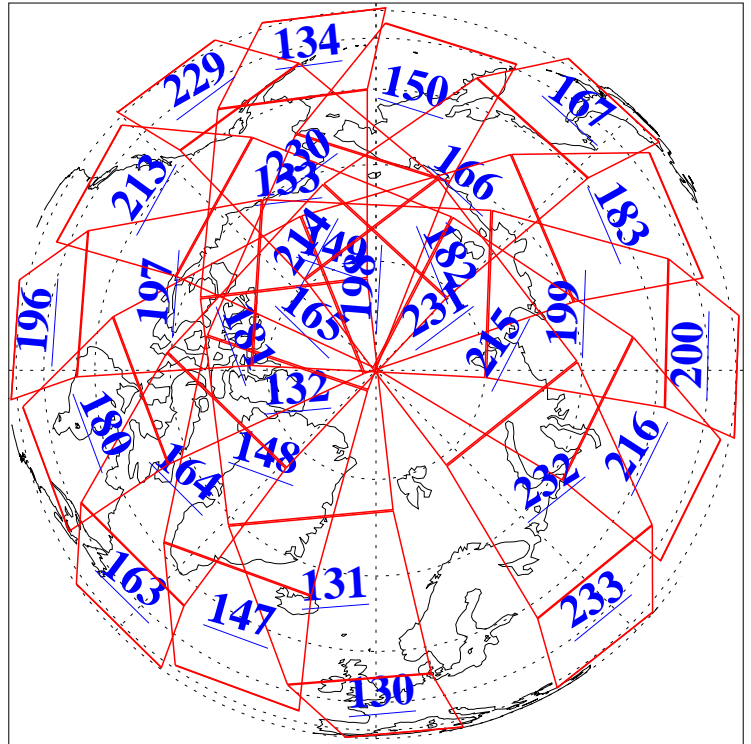

26 Nov 2009
DoY 330
Aqua Day 2763
Ascending Granules

Descending Granules

Legend: AMSU Available, HSB Available, AIRS Available

L1B Availability
 AMSU Granules: 240
 HSB Granules: 0
 AIRS Granules: 240

26 Nov 2009
 DoY 330
 Aqua Day 2763

Northern Hemisphere Granules

Southern Hemisphere Granules

Legend: AMSU Available, HSB Available, AIRS Available