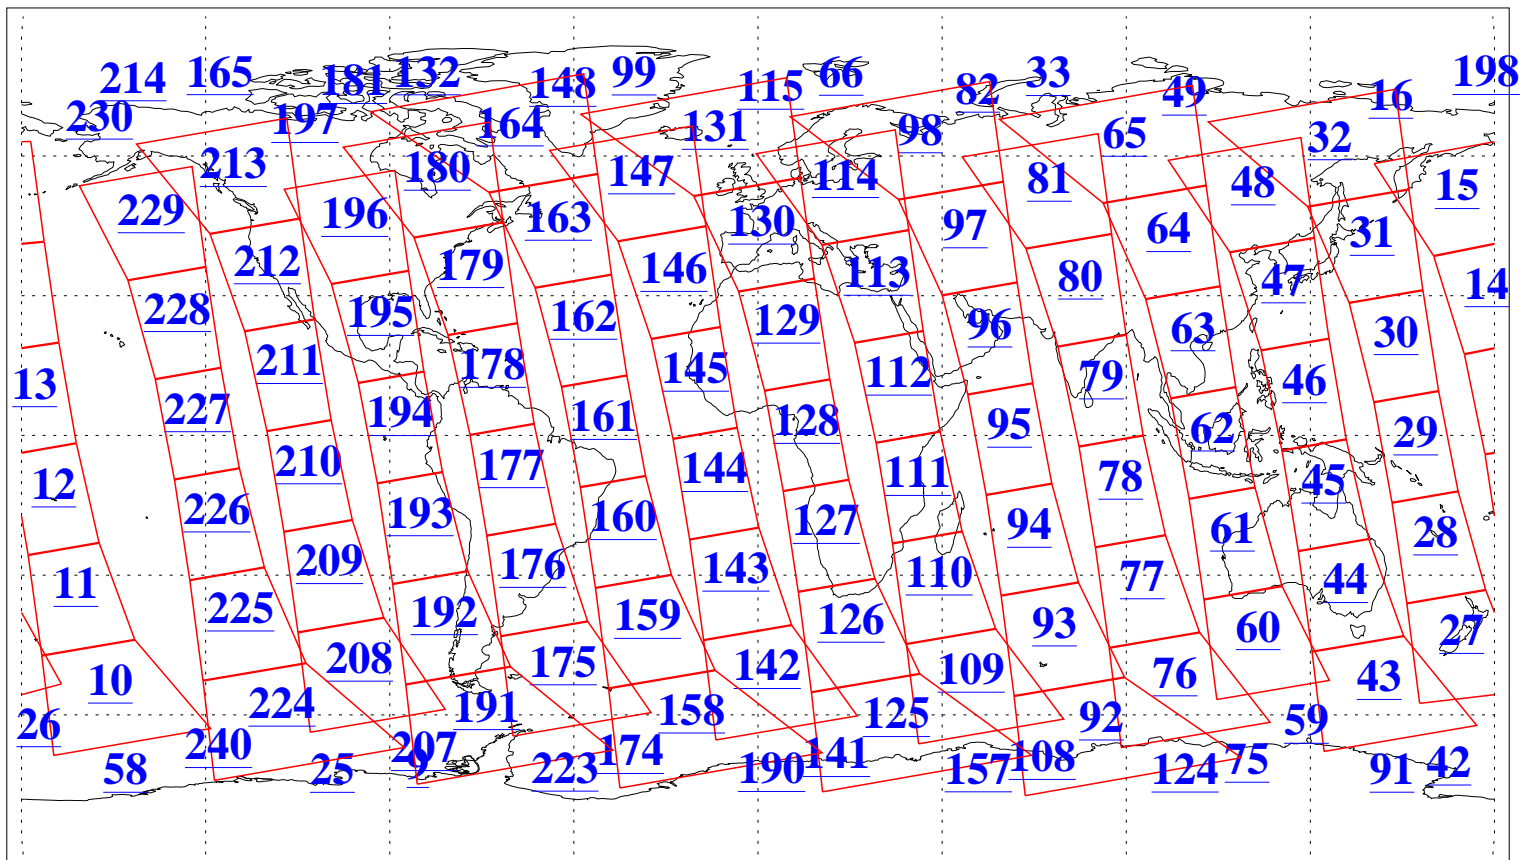

L1B Availability
AMSU Granules: 240
HSB Granules: 0
AIRS Granules: 240

26 Nov 2009
DoY 330
Aqua Day 2763
Granules: 1 to 120

Granules: 121 to 240

Legend: AMSU Available, HSB Available, AIRS Available

L1B Availability
AMSU Granules: 240
HSB Granules: 0
AIRS Granules: 240

26 Nov 2009
DoY 330
Aqua Day 2763
Ascending Granules

Descending Granules

Legend: AMSU Available, HSB Available, AIRS Available

L1B Availability
 AMSU Granules: 240
 HSB Granules: 0
 AIRS Granules: 240

26 Nov 2009
 DoY 330
 Aqua Day 2763

Northern Hemisphere Granules

Southern Hemisphere Granules

Legend: AMSU Available, HSB Available, AIRS Available