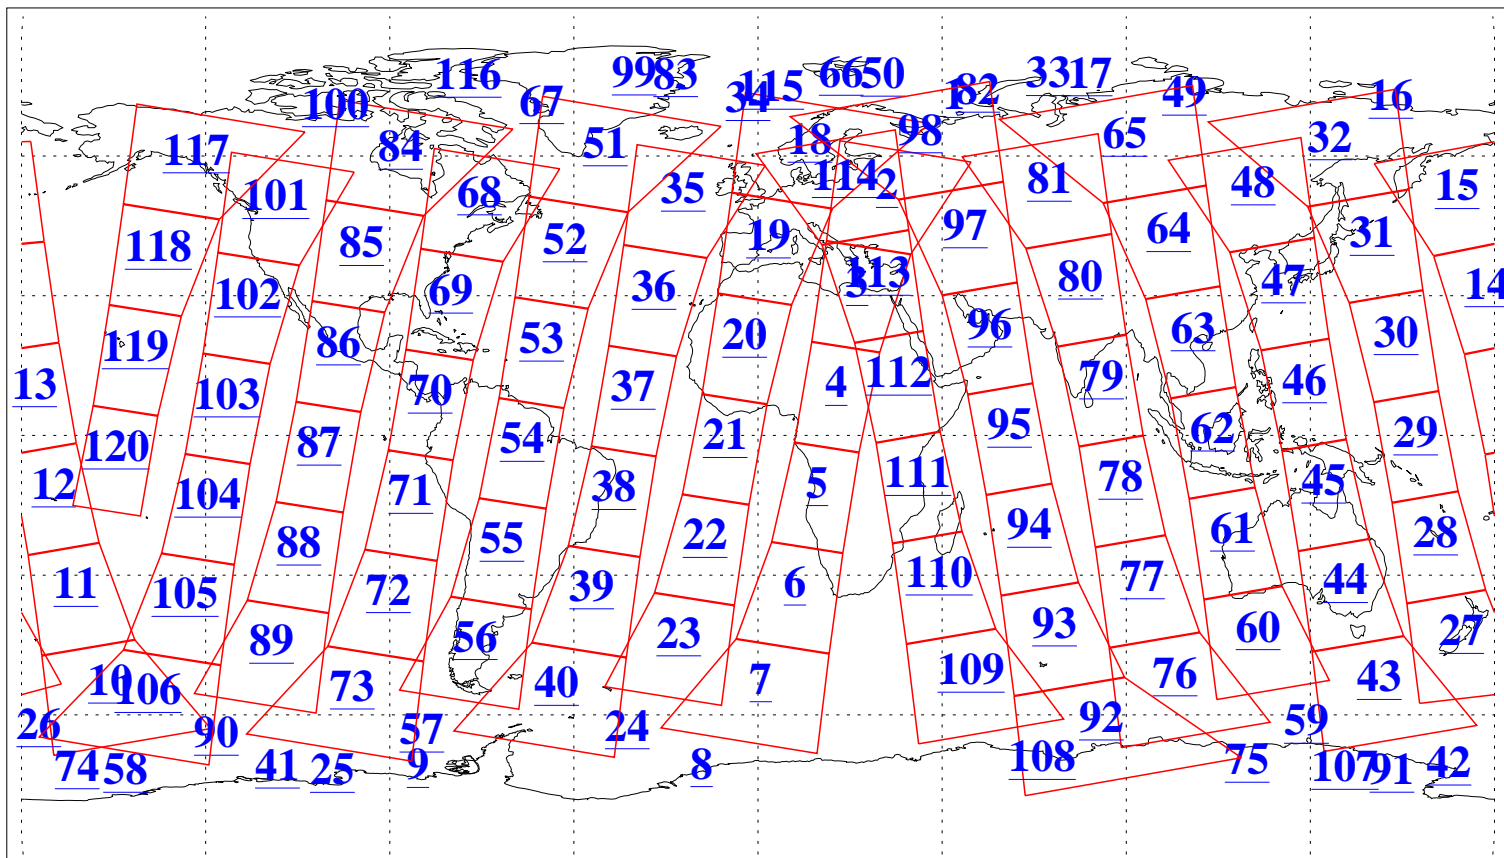

L1B Availability
AMSU Granules: 240
HSB Granules: 0
AIRS Granules: 240

26 Nov 2009
DoY 330
Aqua Day 2763
Granules: 1 to 120

Granules: 121 to 240

Legend: AMSU Available, HSB Available, AIRS Available

L1B Availability
AMSU Granules: 240
HSB Granules: 0
AIRS Granules: 240

26 Nov 2009
DoY 330
Aqua Day 2763
Ascending Granules

Descending Granules

Legend: AMSU Available, HSB Available, AIRS Available

L1B Availability
 AMSU Granules: 240
 HSB Granules: 0
 AIRS Granules: 240

26 Nov 2009
 DoY 330
 Aqua Day 2763

Northern Hemisphere Granules

Southern Hemisphere Granules

Legend: AMSU Available, HSB Available, AIRS Available