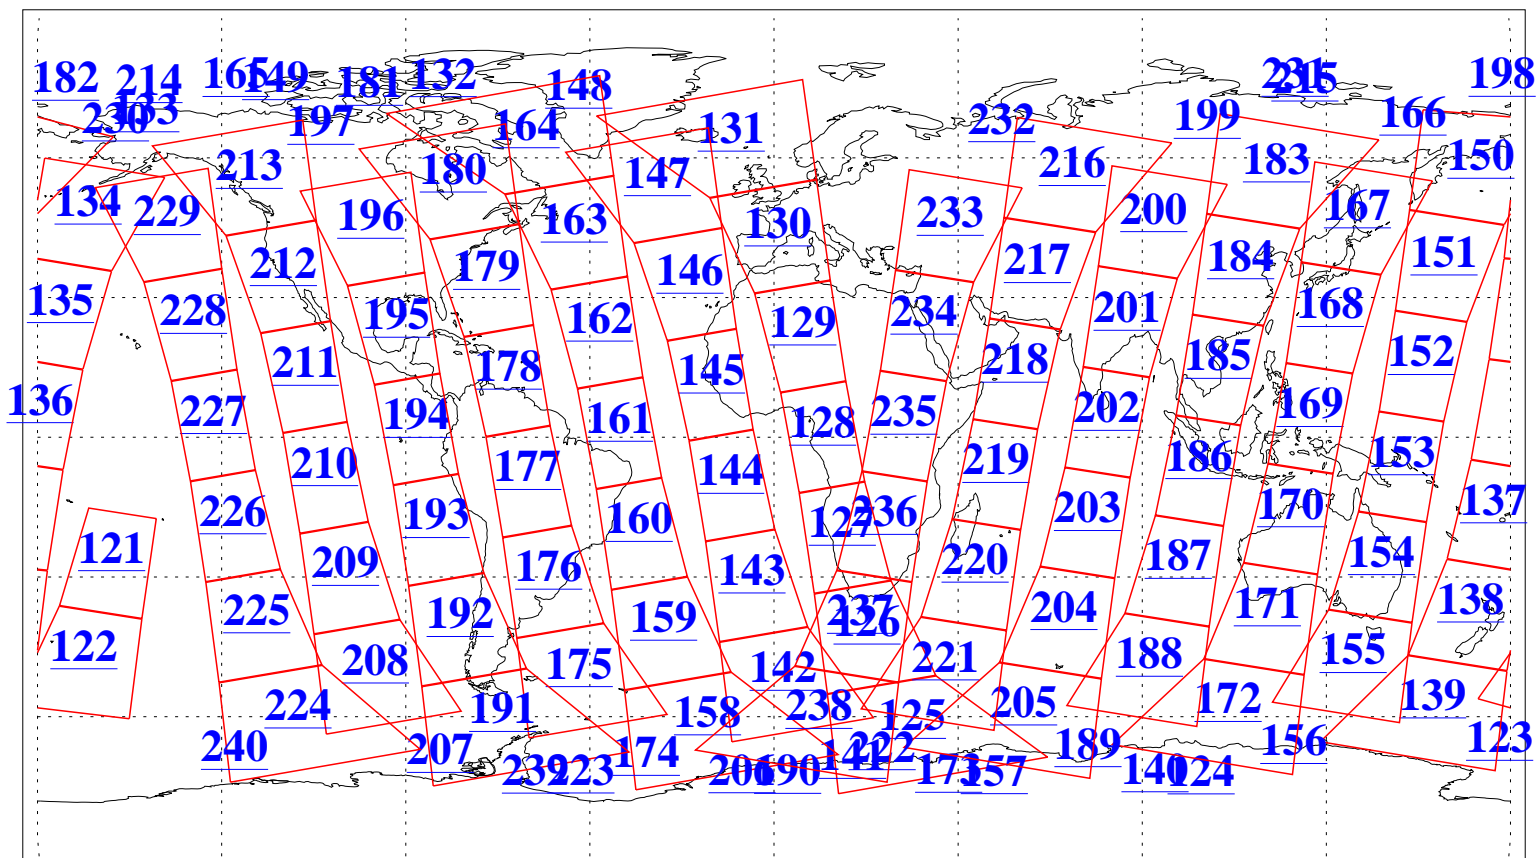

L1B Availability
AMSU Granules: 240
HSB Granules: 0
AIRS Granules: 240

26 Nov 2009
DoY 330
Aqua Day 2763
Granules: 1 to 120

Granules: 121 to 240

Legend: AMSU Available, HSB Available, AIRS Available

L1B Availability
AMSU Granules: 240
HSB Granules: 0
AIRS Granules: 240

26 Nov 2009
DoY 330
Aqua Day 2763
Ascending Granules

Descending Granules

Legend: AMSU Available, HSB Available, AIRS Available

L1B Availability
 AMSU Granules: 240
 HSB Granules: 0
 AIRS Granules: 240

26 Nov 2009
 DoY 330
 Aqua Day 2763

Northern Hemisphere Granules

Southern Hemisphere Granules

Legend: AMSU Available, HSB Available, AIRS Available