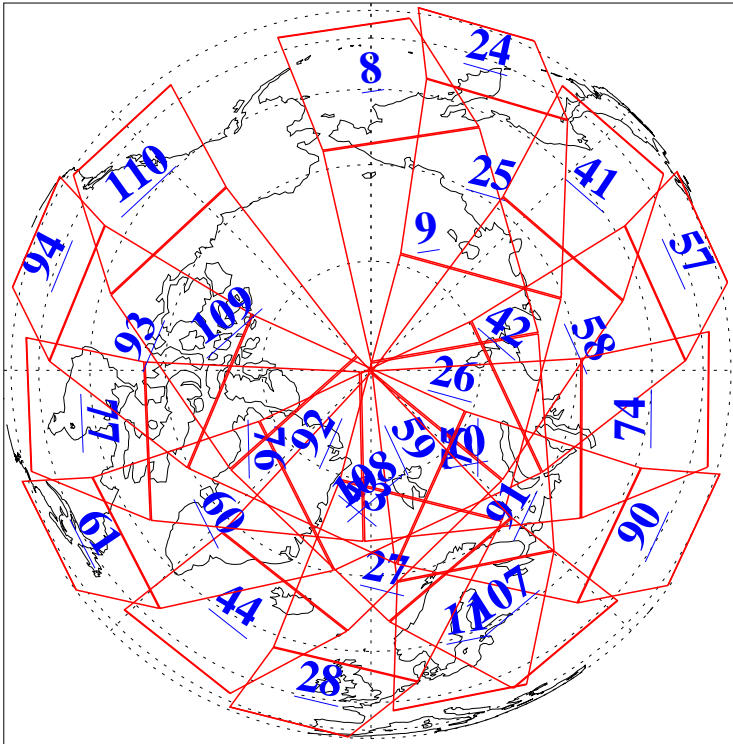

L1B Availability
AMSU Granules: 240
HSB Granules: 0
AIRS Granules: 207

25 Nov 2009
DoY 329
Aqua Day 2762
Granules: 1 to 120

Granules: 121 to 240

Legend: AMSU Available, HSB Available, AIRS Available

L1B Availability
AMSU Granules: 240
HSB Granules: 0
AIRS Granules: 207

25 Nov 2009
DoY 329
Aqua Day 2762

Ascending Granules

Descending Granules

Legend: AMSU Available, HSB Available, AIRS Available

L1B Availability
 AMSU Granules: 240
 HSB Granules: 0
 AIRS Granules: 207

25 Nov 2009
 DoY 329
 Aqua Day 2762

Northern Hemisphere Granules

Southern Hemisphere Granules

Legend: AMSU Available, HSB Available, AIRS Available