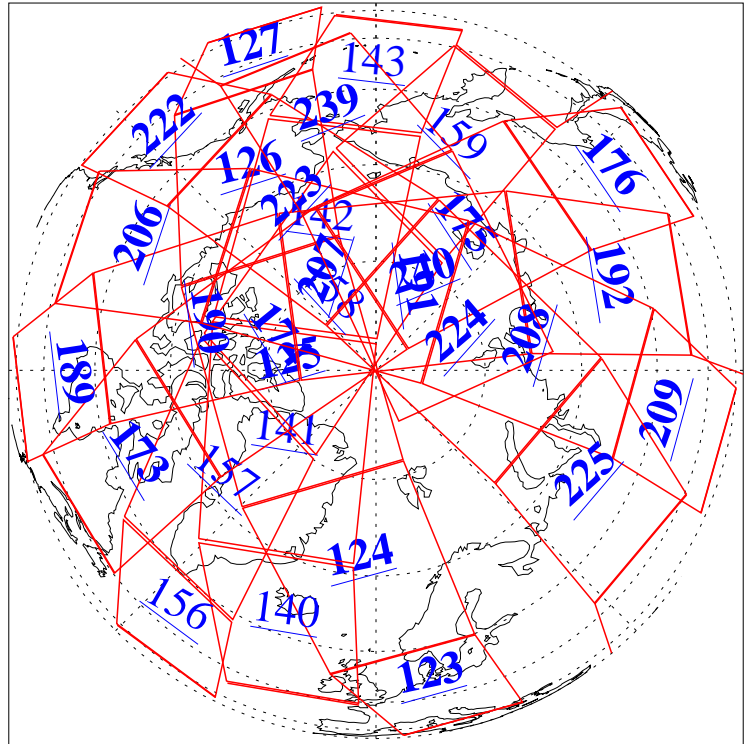

L1B Availability
AMSU Granules: 240
HSB Granules: 0
AIRS Granules: 207

25 Nov 2009
DoY 329
Aqua Day 2762
Granules: 1 to 120

Granules: 121 to 240

Legend: AMSU Available, HSB Available, AIRS Available

L1B Availability
AMSU Granules: 240
HSB Granules: 0
AIRS Granules: 207

25 Nov 2009
DoY 329
Aqua Day 2762

Ascending Granules

Descending Granules

Legend: AMSU Available, HSB Available, AIRS Available

L1B Availability
 AMSU Granules: 240
 HSB Granules: 0
 AIRS Granules: 207

25 Nov 2009
 DoY 329
 Aqua Day 2762

Northern Hemisphere Granules

Southern Hemisphere Granules

Legend: AMSU Available, HSB Available, AIRS Available