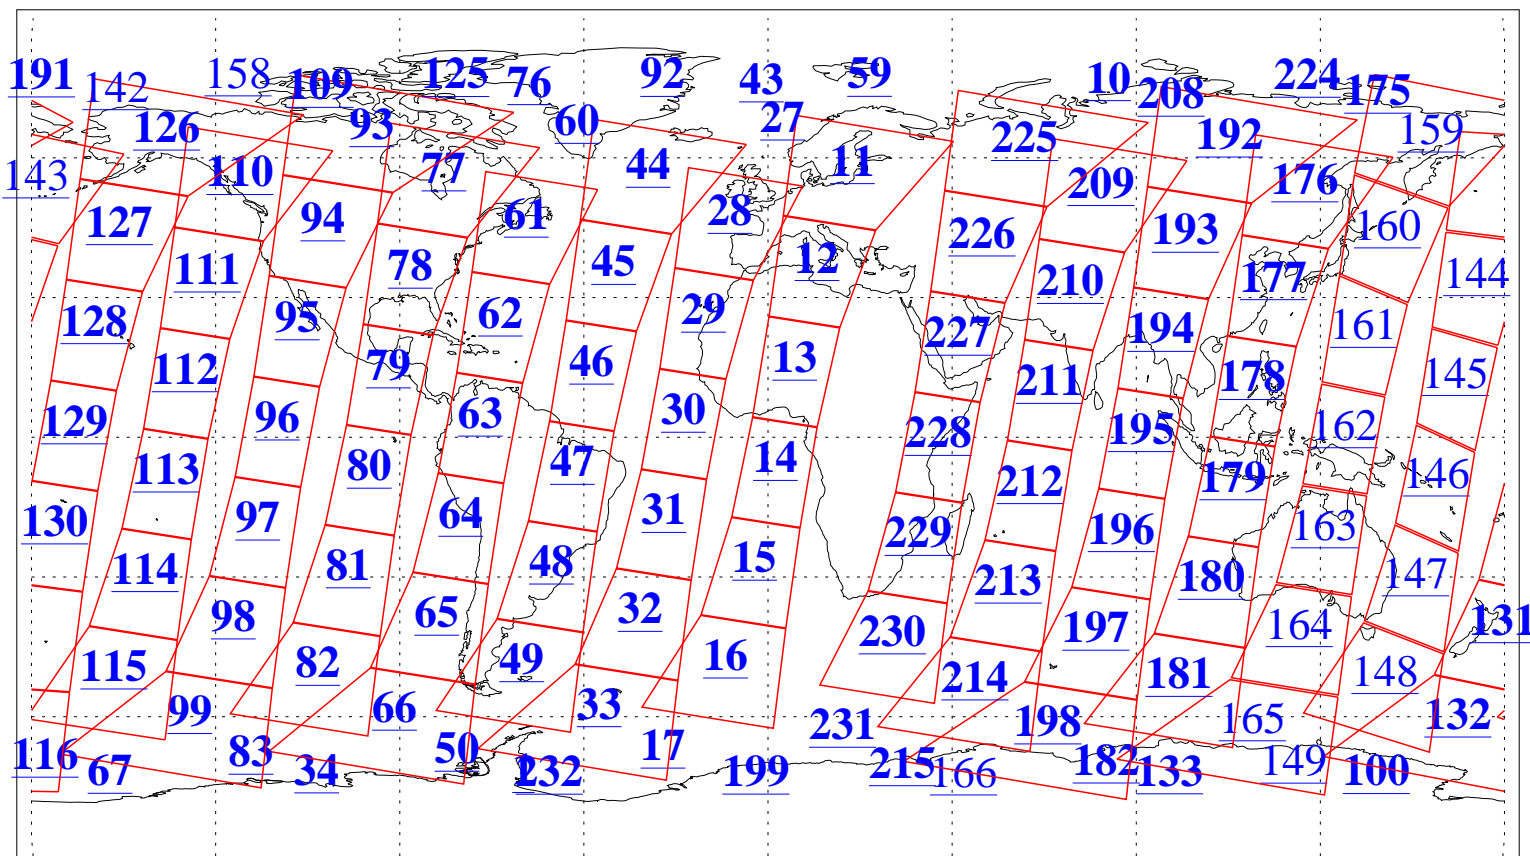

L1B Availability
AMSU Granules: 240
HSB Granules: 0
AIRS Granules: 207

25 Nov 2009
DoY 329
Aqua Day 2762
Granules: 1 to 120

Granules: 121 to 240

Legend: AMSU Available, HSB Available, AIRS Available

L1B Availability
AMSU Granules: 240
HSB Granules: 0
AIRS Granules: 207

25 Nov 2009
DoY 329
Aqua Day 2762

Ascending Granules

Descending Granules

Legend: AMSU Available, HSB Available, AIRS Available

L1B Availability
 AMSU Granules: 240
 HSB Granules: 0
 AIRS Granules: 207

25 Nov 2009
 DoY 329
 Aqua Day 2762

Northern Hemisphere Granules

Southern Hemisphere Granules

Legend: AMSU Available, HSB Available, AIRS Available