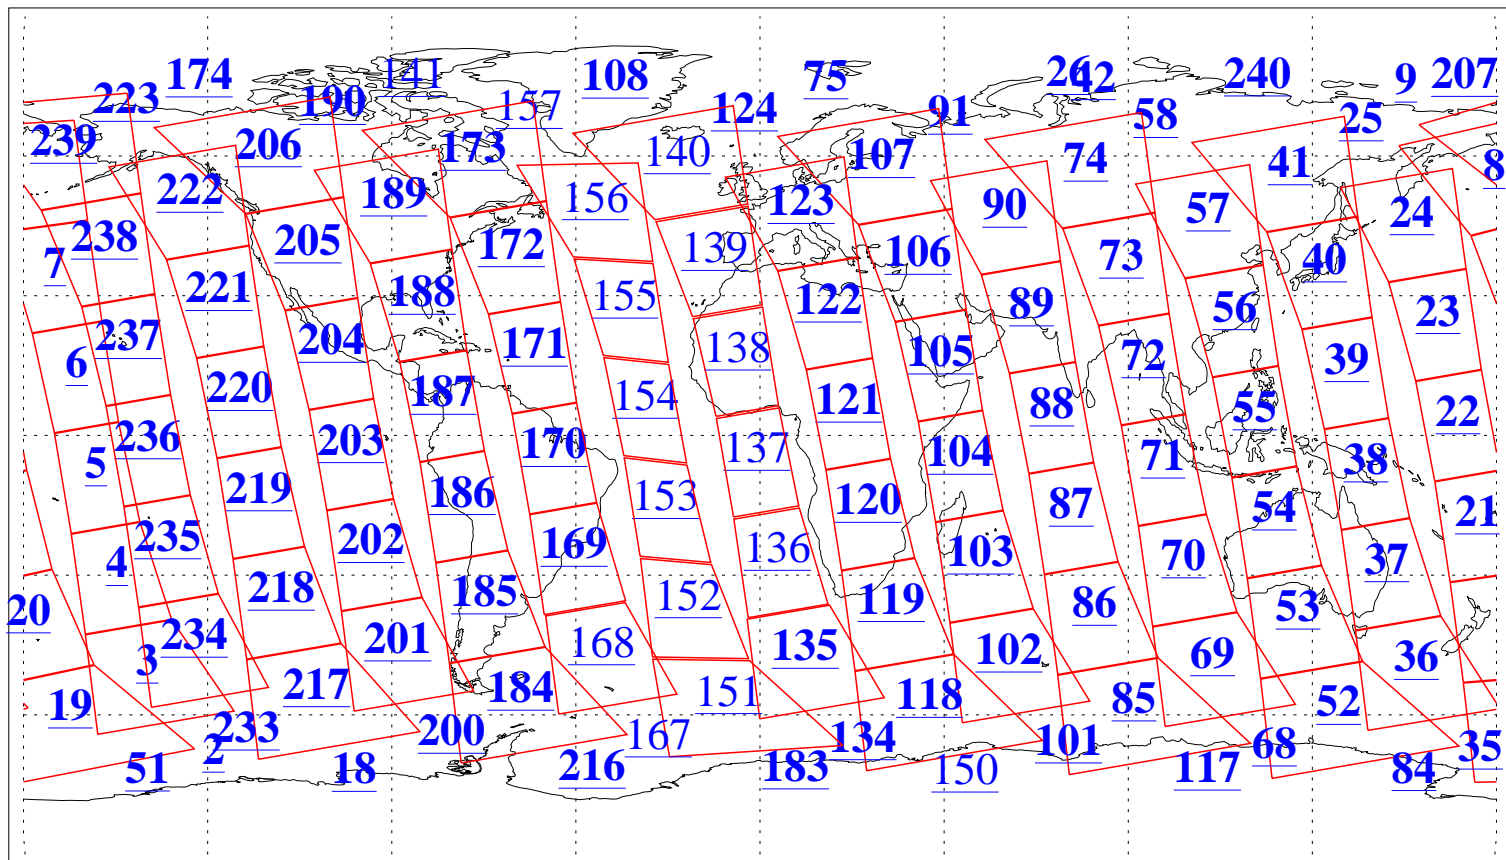

L1B Availability
AMSU Granules: 240
HSB Granules: 0
AIRS Granules: 207

25 Nov 2009
DoY 329
Aqua Day 2762
Granules: 1 to 120

Granules: 121 to 240

Legend: AMSU Available, HSB Available, AIRS Available

L1B Availability
AMSU Granules: 240
HSB Granules: 0
AIRS Granules: 207

25 Nov 2009
DoY 329
Aqua Day 2762

Ascending Granules

Descending Granules

Legend: AMSU Available, HSB Available, AIRS Available

L1B Availability
 AMSU Granules: 240
 HSB Granules: 0
 AIRS Granules: 207

25 Nov 2009
 DoY 329
 Aqua Day 2762

Northern Hemisphere Granules

Southern Hemisphere Granules

Legend: AMSU Available, HSB Available, AIRS Available