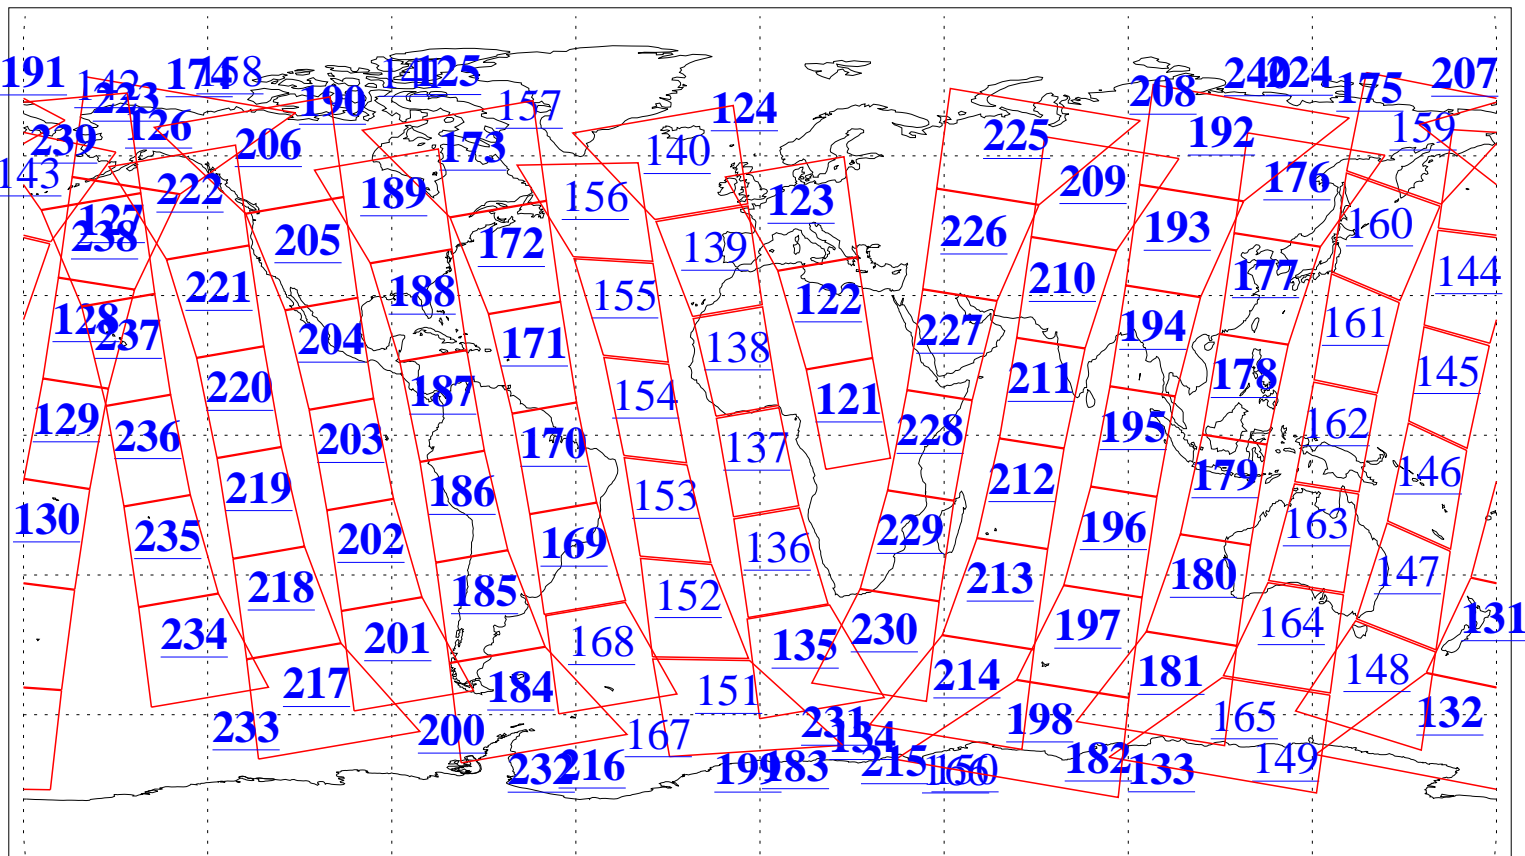

L1B Availability
AMSU Granules: 240
HSB Granules: 0
AIRS Granules: 207

25 Nov 2009
DoY 329
Aqua Day 2762
Granules: 1 to 120

Granules: 121 to 240

Legend: AMSU Available, HSB Available, AIRS Available

L1B Availability
AMSU Granules: 240
HSB Granules: 0
AIRS Granules: 207

25 Nov 2009
DoY 329
Aqua Day 2762

Ascending Granules

Descending Granules

Legend: AMSU Available, HSB Available, AIRS Available

L1B Availability
 AMSU Granules: 240
 HSB Granules: 0
 AIRS Granules: 207

25 Nov 2009
 DoY 329
 Aqua Day 2762

Northern Hemisphere Granules

Southern Hemisphere Granules

Legend: AMSU Available, HSB Available, AIRS Available