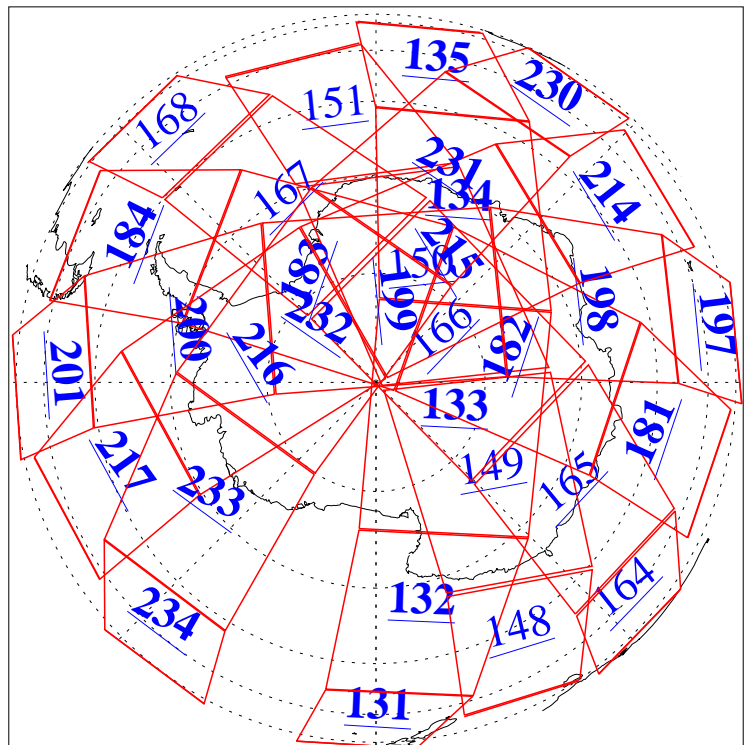

L1B Availability
AMSU Granules: 240
HSB Granules: 0
AIRS Granules: 207

25 Nov 2009
DoY 329
Aqua Day 2762
Granules: 1 to 120

Granules: 121 to 240

Legend: AMSU Available, HSB Available, AIRS Available

L1B Availability
AMSU Granules: 240
HSB Granules: 0
AIRS Granules: 207

25 Nov 2009
DoY 329
Aqua Day 2762

Ascending Granules

Descending Granules

Legend: AMSU Available, HSB Available, AIRS Available

L1B Availability
 AMSU Granules: 240
 HSB Granules: 0
 AIRS Granules: 207

25 Nov 2009
 DoY 329
 Aqua Day 2762

Northern Hemisphere Granules

Southern Hemisphere Granules

Legend: AMSU Available, HSB Available, AIRS Available