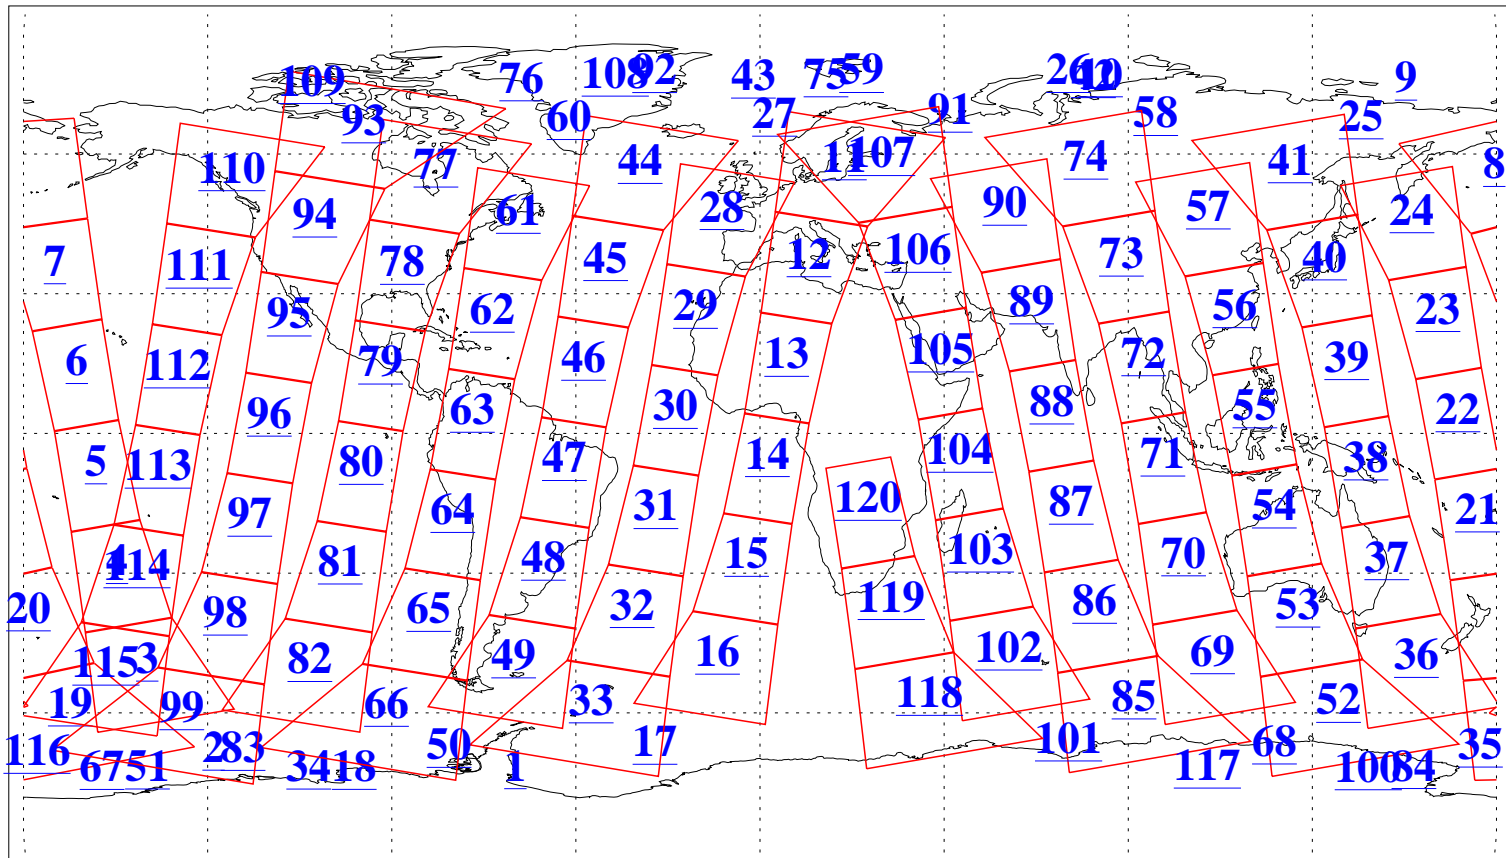

L1B Availability
AMSU Granules: 240
HSB Granules: 0
AIRS Granules: 207

25 Nov 2009
DoY 329
Aqua Day 2762
Granules: 1 to 120

Granules: 121 to 240

Legend: AMSU Available, HSB Available, AIRS Available

L1B Availability
AMSU Granules: 240
HSB Granules: 0
AIRS Granules: 207

25 Nov 2009
DoY 329
Aqua Day 2762

Ascending Granules

Descending Granules

Legend: AMSU Available, HSB Available, AIRS Available

L1B Availability
 AMSU Granules: 240
 HSB Granules: 0
 AIRS Granules: 207

25 Nov 2009
 DoY 329
 Aqua Day 2762

Northern Hemisphere Granules

Southern Hemisphere Granules

Legend: AMSU Available, HSB Available, AIRS Available