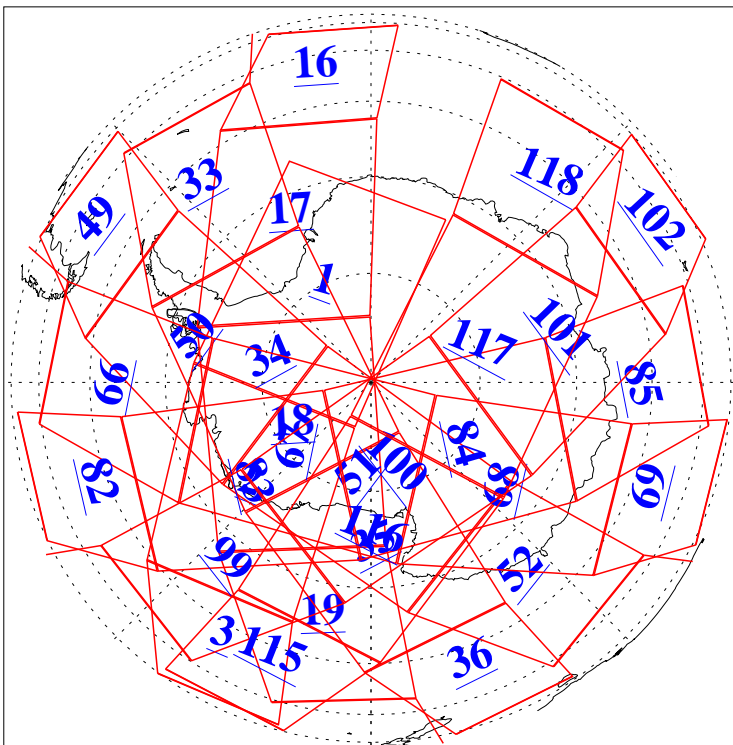

L1B Availability
AMSU Granules: 240
HSB Granules: 0
AIRS Granules: 207

25 Nov 2009
DoY 329
Aqua Day 2762
Granules: 1 to 120

Granules: 121 to 240

Legend: AMSU Available, HSB Available, AIRS Available

L1B Availability
AMSU Granules: 240
HSB Granules: 0
AIRS Granules: 207

25 Nov 2009
DoY 329
Aqua Day 2762

Ascending Granules

Descending Granules

Legend: AMSU Available, HSB Available, AIRS Available

L1B Availability
 AMSU Granules: 240
 HSB Granules: 0
 AIRS Granules: 207

25 Nov 2009
 DoY 329
 Aqua Day 2762

Northern Hemisphere Granules

Southern Hemisphere Granules

Legend: AMSU Available, HSB Available, AIRS Available