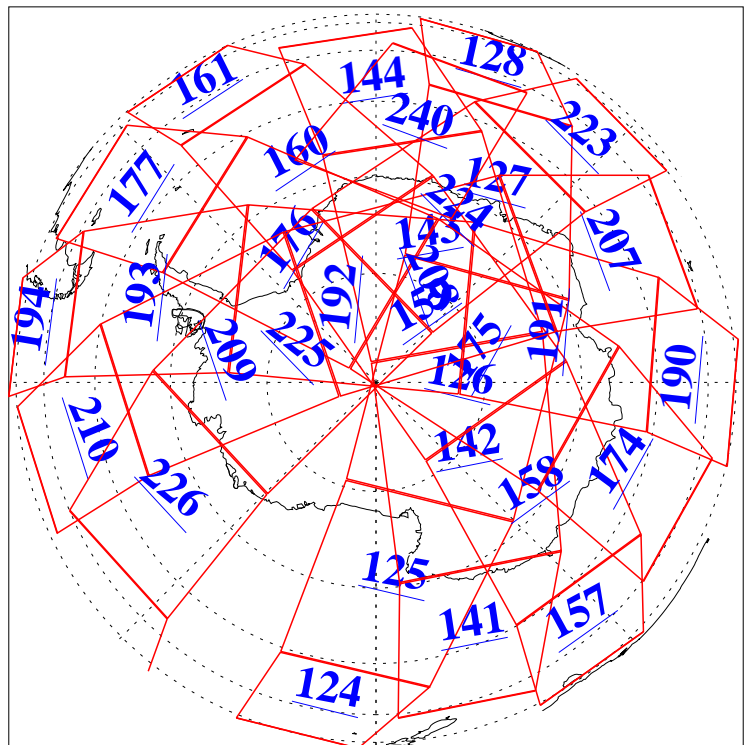

L1B Availability
AMSU Granules: 240
HSB Granules: 0
AIRS Granules: 240

24 Nov 2009
DoY 328
Aqua Day 2761
Granules: 1 to 120

Granules: 121 to 240

Legend: AMSU Available, HSB Available, AIRS Available

L1B Availability
AMSU Granules: 240
HSB Granules: 0
AIRS Granules: 240

24 Nov 2009
DoY 328
Aqua Day 2761

Ascending Granules

Descending Granules

Legend: AMSU Available, HSB Available, AIRS Available

L1B Availability
 AMSU Granules: 240
 HSB Granules: 0
 AIRS Granules: 240

24 Nov 2009
 DoY 328
 Aqua Day 2761

Northern Hemisphere Granules

Southern Hemisphere Granules

Legend: AMSU Available, HSB Available, AIRS Available