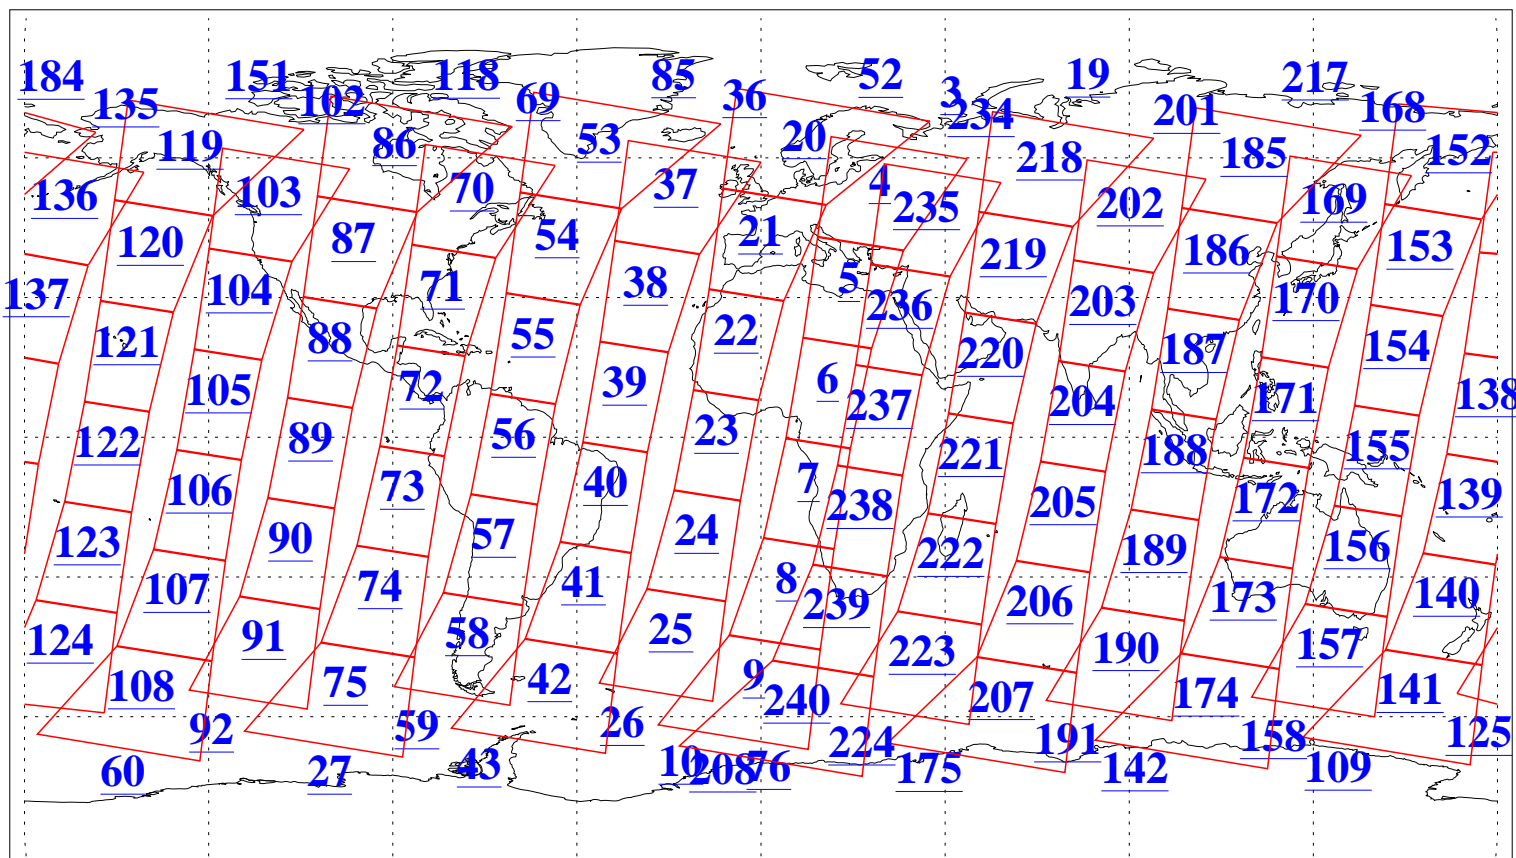

L1B Availability
AMSU Granules: 240
HSB Granules: 0
AIRS Granules: 240

24 Nov 2009
DoY 328
Aqua Day 2761
Granules: 1 to 120

Granules: 121 to 240

Legend: AMSU Available, HSB Available, AIRS Available

L1B Availability
AMSU Granules: 240
HSB Granules: 0
AIRS Granules: 240

24 Nov 2009
DoY 328
Aqua Day 2761

Ascending Granules

Descending Granules

Legend: AMSU Available, HSB Available, AIRS Available

L1B Availability
 AMSU Granules: 240
 HSB Granules: 0
 AIRS Granules: 240

24 Nov 2009
 DoY 328
 Aqua Day 2761

Northern Hemisphere Granules

Southern Hemisphere Granules

Legend: AMSU Available, HSB Available, AIRS Available