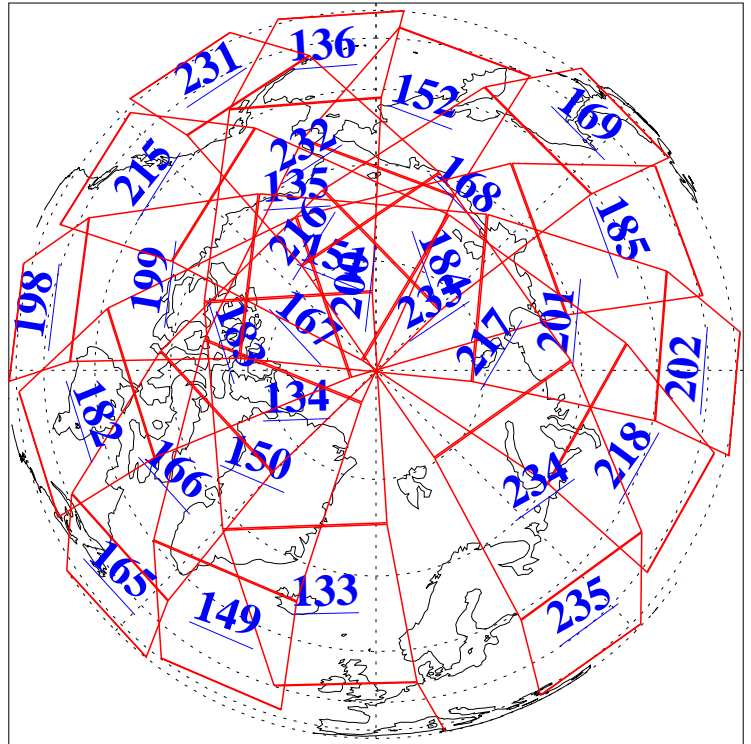

L1B Availability
AMSU Granules: 240
HSB Granules: 0
AIRS Granules: 240

24 Nov 2009
DoY 328
Aqua Day 2761
Granules: 1 to 120

Granules: 121 to 240

Legend: AMSU Available, HSB Available, AIRS Available

L1B Availability
AMSU Granules: 240
HSB Granules: 0
AIRS Granules: 240

24 Nov 2009
DoY 328
Aqua Day 2761

Ascending Granules

Descending Granules

Legend: AMSU Available, HSB Available, AIRS Available

L1B Availability
 AMSU Granules: 240
 HSB Granules: 0
 AIRS Granules: 240

24 Nov 2009
 DoY 328
 Aqua Day 2761

Northern Hemisphere Granules

Southern Hemisphere Granules

Legend: AMSU Available, HSB Available, AIRS Available