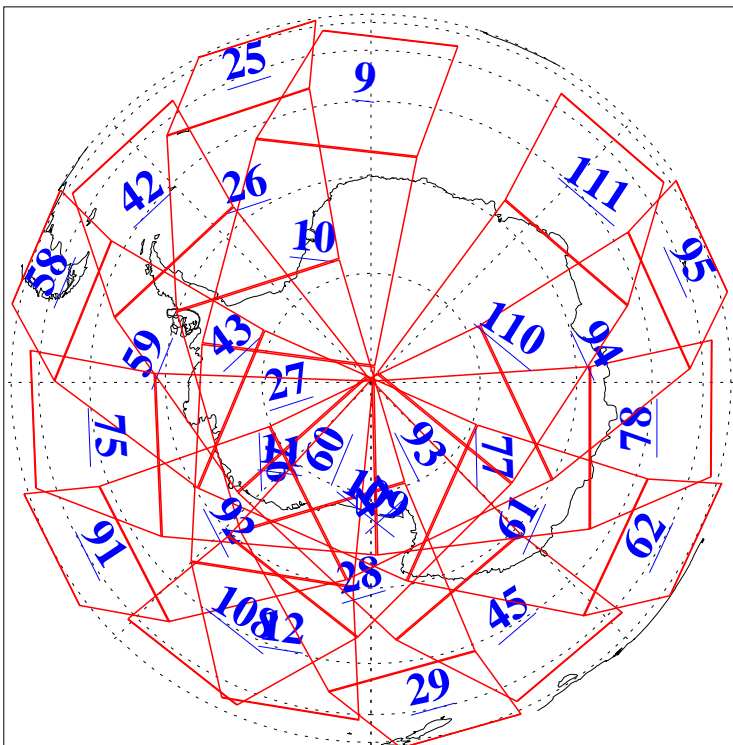

L1B Availability
AMSU Granules: 240
HSB Granules: 0
AIRS Granules: 240

24 Nov 2009
DoY 328
Aqua Day 2761
Granules: 1 to 120

Granules: 121 to 240

Legend: AMSU Available, HSB Available, AIRS Available

L1B Availability
AMSU Granules: 240
HSB Granules: 0
AIRS Granules: 240

24 Nov 2009
DoY 328
Aqua Day 2761

Ascending Granules

Descending Granules

Legend: AMSU Available, HSB Available, AIRS Available

L1B Availability
 AMSU Granules: 240
 HSB Granules: 0
 AIRS Granules: 240

24 Nov 2009
 DoY 328
 Aqua Day 2761

Northern Hemisphere Granules

Southern Hemisphere Granules

Legend: AMSU Available, HSB Available, AIRS Available