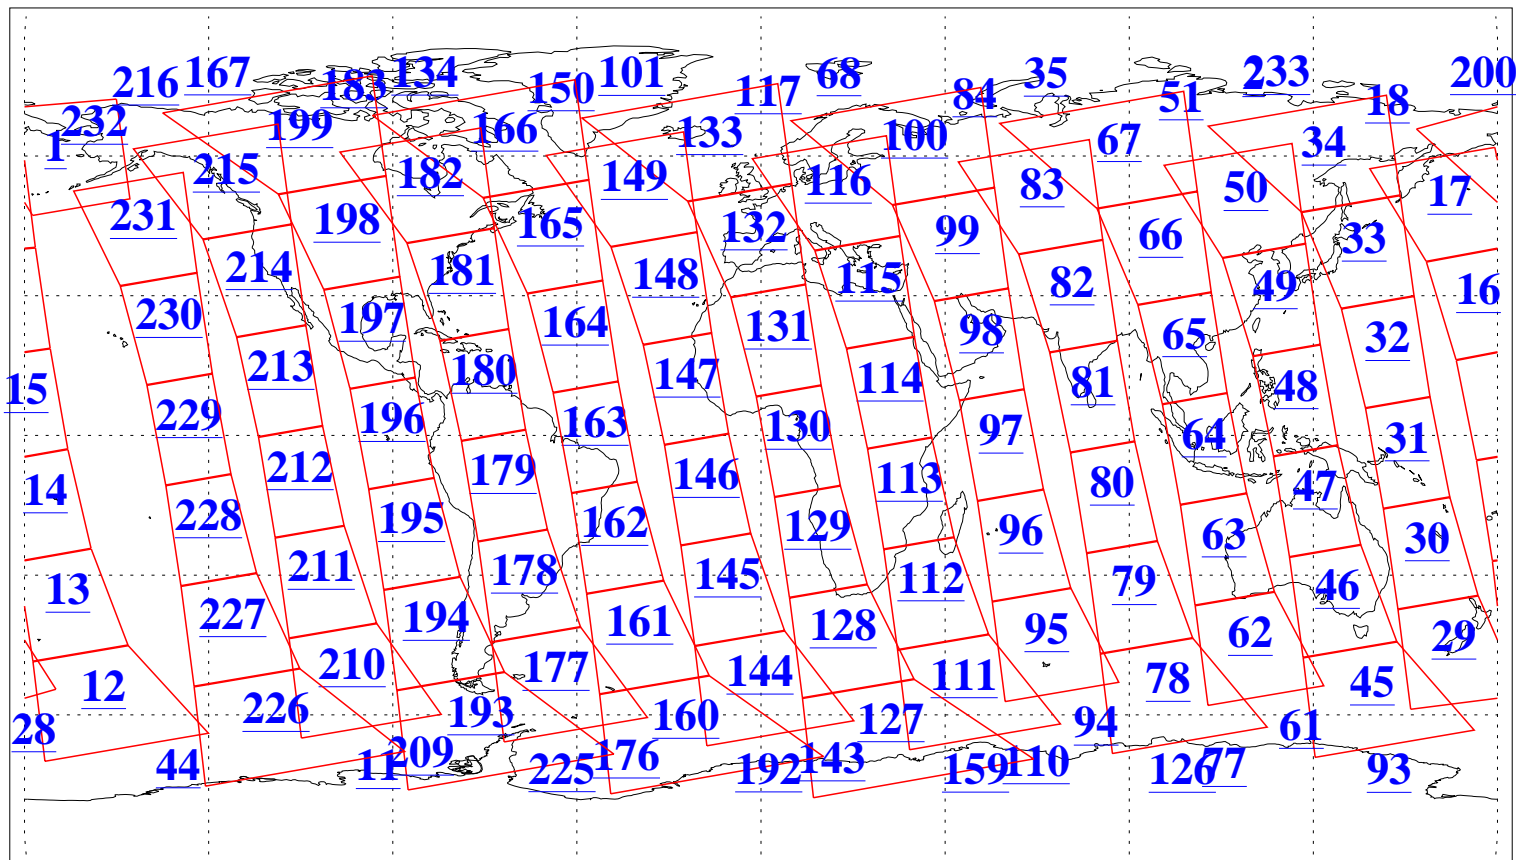

L1B Availability
AMSU Granules: 240
HSB Granules: 0
AIRS Granules: 240

24 Nov 2009
DoY 328
Aqua Day 2761
Granules: 1 to 120

Granules: 121 to 240

Legend: AMSU Available, HSB Available, AIRS Available

L1B Availability
AMSU Granules: 240
HSB Granules: 0
AIRS Granules: 240

24 Nov 2009
DoY 328
Aqua Day 2761

Ascending Granules

Descending Granules

Legend: AMSU Available, HSB Available, AIRS Available

L1B Availability
 AMSU Granules: 240
 HSB Granules: 0
 AIRS Granules: 240

24 Nov 2009
 DoY 328
 Aqua Day 2761

Northern Hemisphere Granules

Southern Hemisphere Granules

Legend: AMSU Available, HSB Available, AIRS Available