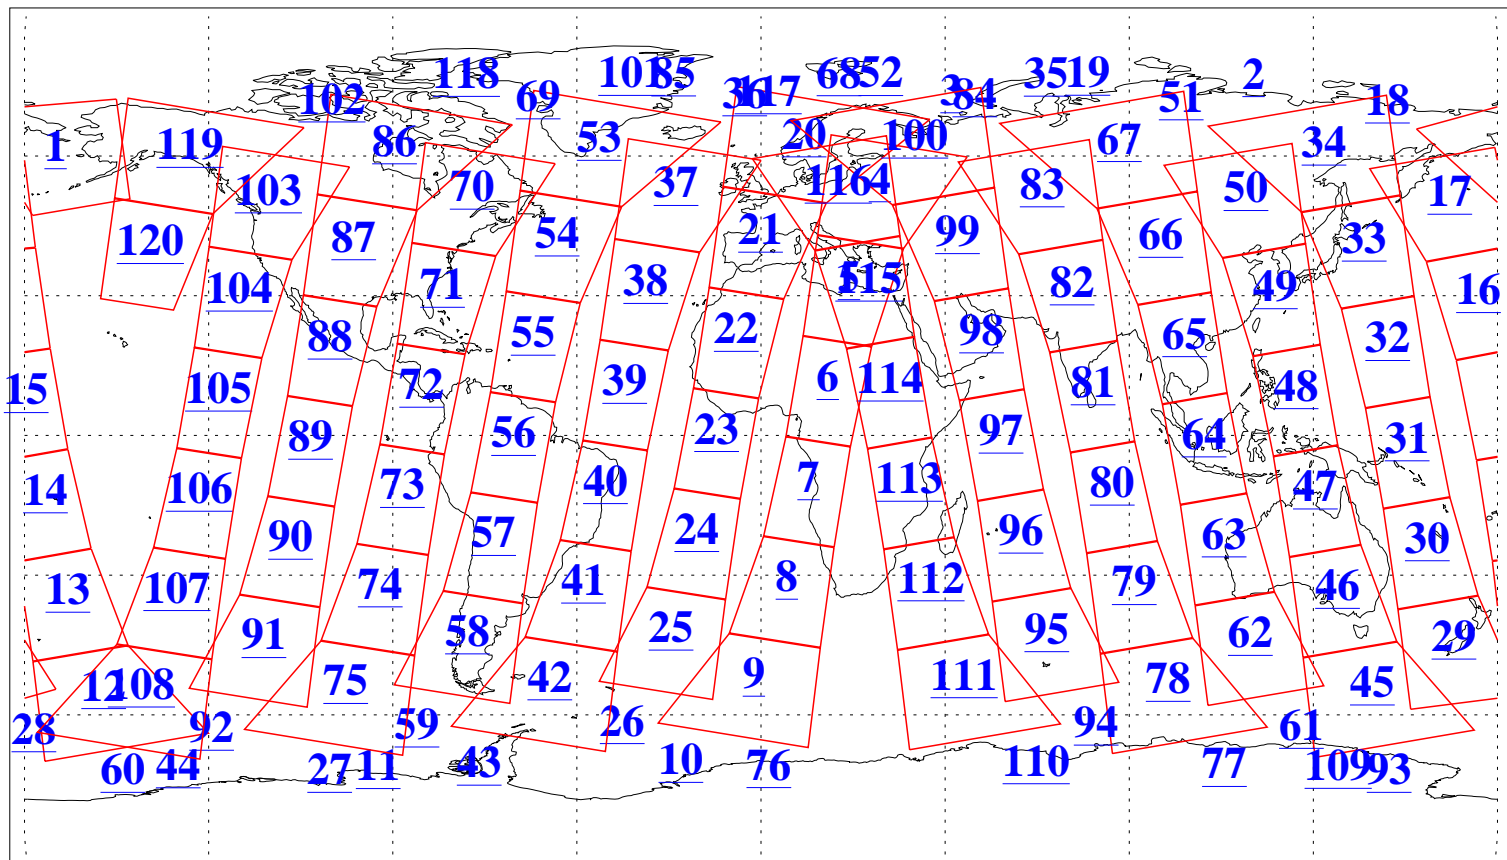

L1B Availability
AMSU Granules: 240
HSB Granules: 0
AIRS Granules: 240

24 Nov 2009
DoY 328
Aqua Day 2761
Granules: 1 to 120

Granules: 121 to 240

Legend: AMSU Available, HSB Available, AIRS Available

L1B Availability
AMSU Granules: 240
HSB Granules: 0
AIRS Granules: 240

24 Nov 2009
DoY 328
Aqua Day 2761

Ascending Granules

Descending Granules

Legend: AMSU Available, HSB Available, AIRS Available

L1B Availability
 AMSU Granules: 240
 HSB Granules: 0
 AIRS Granules: 240

24 Nov 2009
 DoY 328
 Aqua Day 2761

Northern Hemisphere Granules

Southern Hemisphere Granules

Legend: AMSU Available, HSB Available, AIRS Available