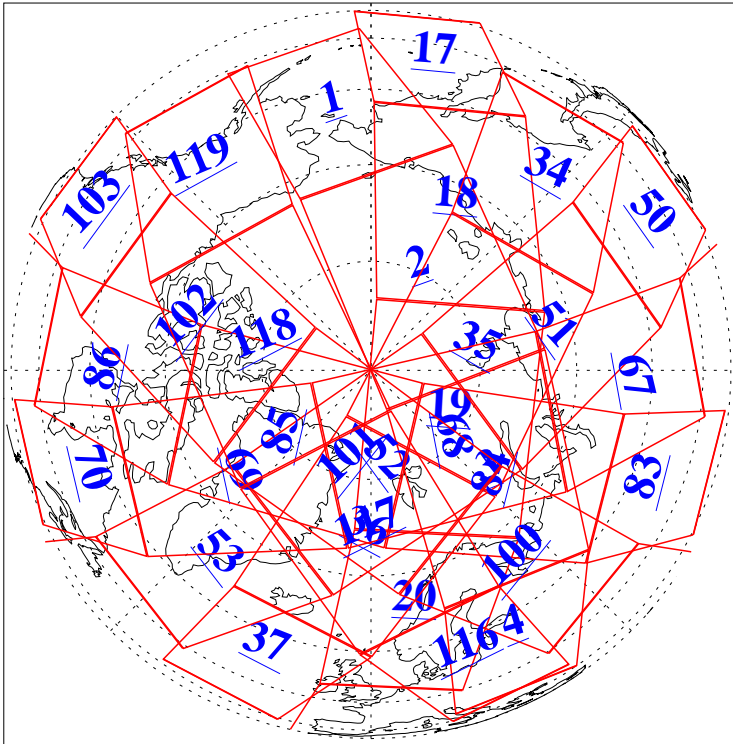

L1B Availability
AMSU Granules: 240
HSB Granules: 0
AIRS Granules: 240

24 Nov 2009
DoY 328
Aqua Day 2761
Granules: 1 to 120

Granules: 121 to 240

Legend: AMSU Available, HSB Available, AIRS Available

L1B Availability
AMSU Granules: 240
HSB Granules: 0
AIRS Granules: 240

24 Nov 2009
DoY 328
Aqua Day 2761

Ascending Granules

Descending Granules

Legend: AMSU Available, HSB Available, AIRS Available

L1B Availability
 AMSU Granules: 240
 HSB Granules: 0
 AIRS Granules: 240

24 Nov 2009
 DoY 328
 Aqua Day 2761

Northern Hemisphere Granules

Southern Hemisphere Granules

Legend: AMSU Available, HSB Available, AIRS Available