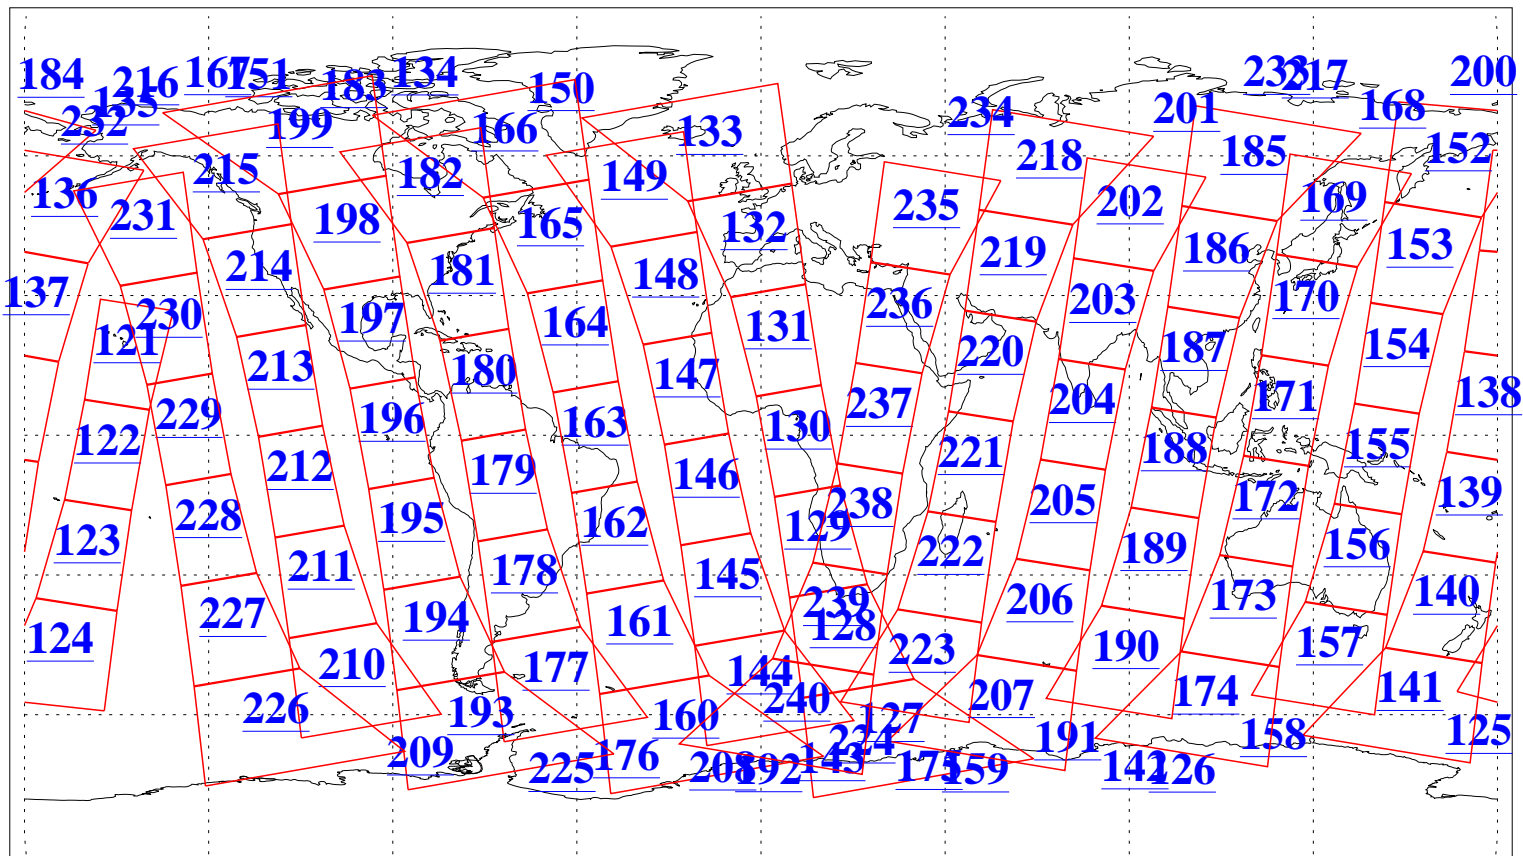

L1B Availability
AMSU Granules: 240
HSB Granules: 0
AIRS Granules: 240

24 Nov 2009
DoY 328
Aqua Day 2761
Granules: 1 to 120

Granules: 121 to 240

Legend: AMSU Available, HSB Available, AIRS Available

L1B Availability
AMSU Granules: 240
HSB Granules: 0
AIRS Granules: 240

24 Nov 2009
DoY 328
Aqua Day 2761

Ascending Granules

Descending Granules

Legend: AMSU Available, HSB Available, AIRS Available

L1B Availability
 AMSU Granules: 240
 HSB Granules: 0
 AIRS Granules: 240

24 Nov 2009
 DoY 328
 Aqua Day 2761

Northern Hemisphere Granules

Southern Hemisphere Granules

Legend: AMSU Available, HSB Available, AIRS Available