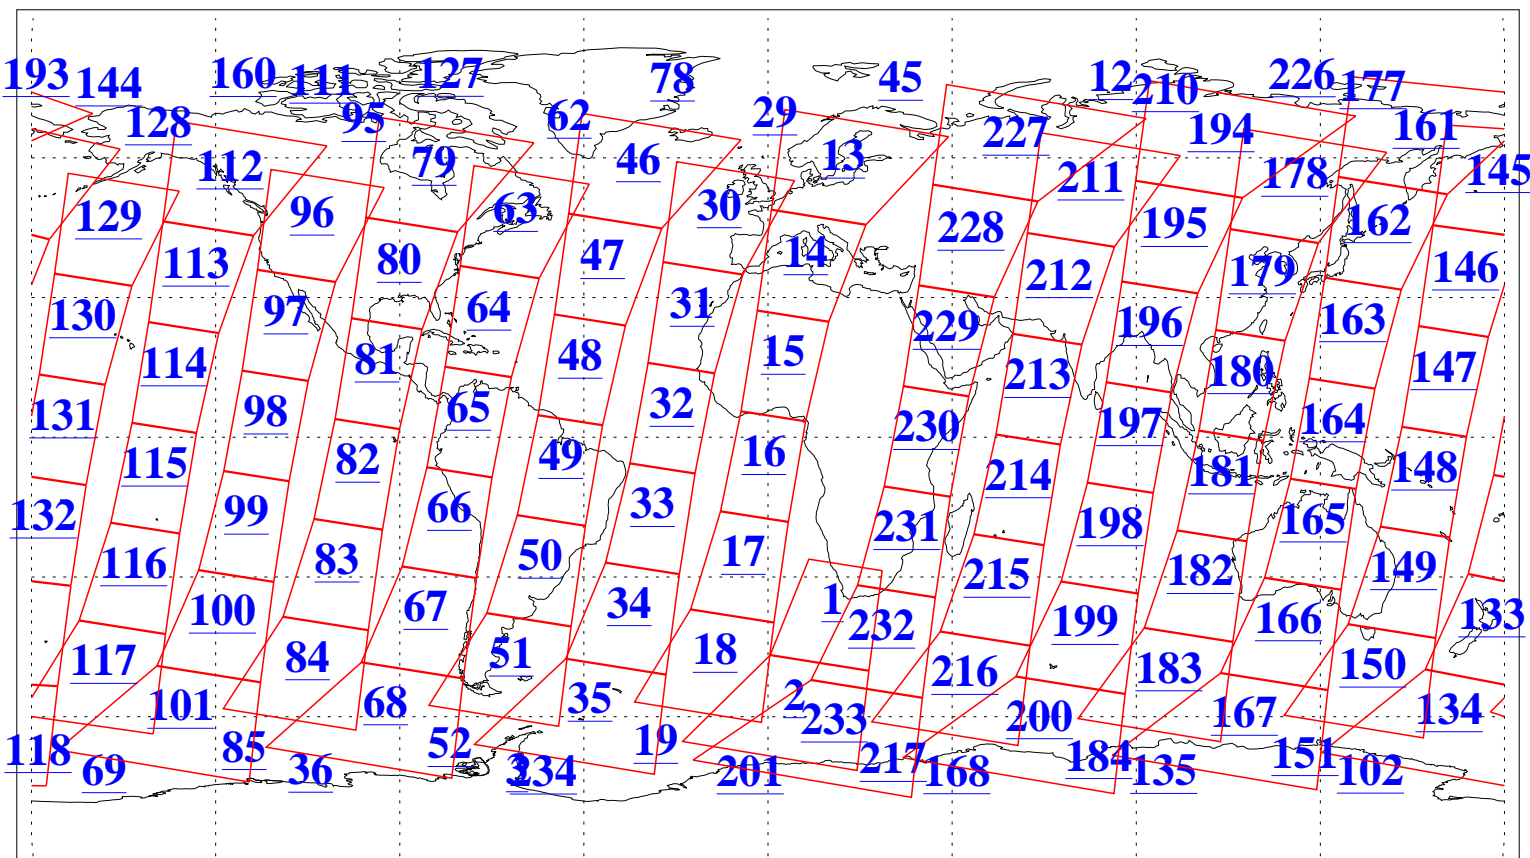

L1B Availability
AMSU Granules: 240
HSB Granules: 0
AIRS Granules: 240

23 Nov 2009
DoY 327
Aqua Day 2760
Granules: 1 to 120

Granules: 121 to 240

Legend: AMSU Available, HSB Available, AIRS Available

L1B Availability
AMSU Granules: 240
HSB Granules: 0
AIRS Granules: 240

23 Nov 2009
DoY 327
Aqua Day 2760
Ascending Granules

Descending Granules

Legend: AMSU Available, HSB Available, AIRS Available

L1B Availability
 AMSU Granules: 240
 HSB Granules: 0
 AIRS Granules: 240

23 Nov 2009
 DoY 327
 Aqua Day 2760

Northern Hemisphere Granules

Southern Hemisphere Granules

Legend: AMSU Available, HSB Available, AIRS Available