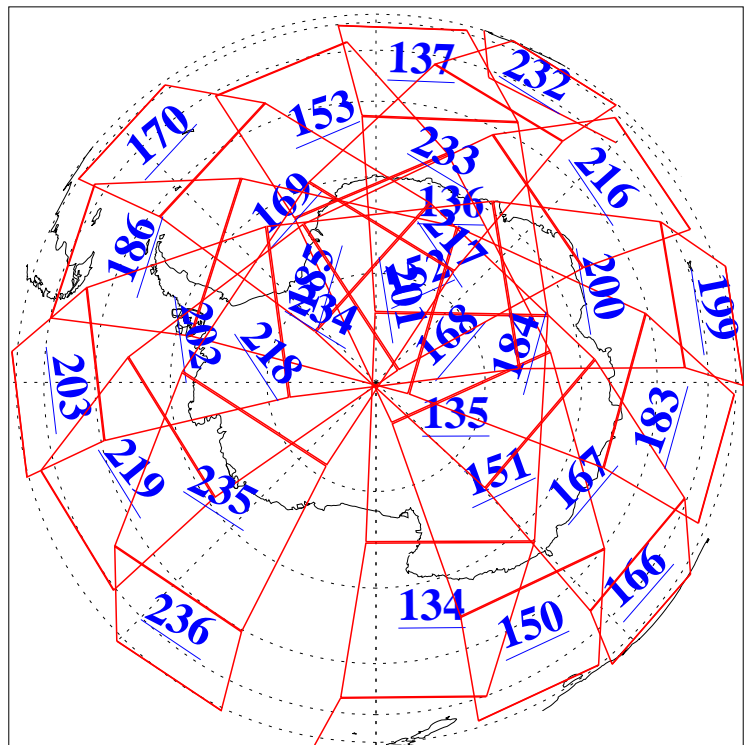

23 Nov 2009
DoY 327
Aqua Day 2760
Ascending Granules

Descending Granules

Legend: AMSU Available, HSB Available, AIRS Available

L1B Availability
 AMSU Granules: 240
 HSB Granules: 0
 AIRS Granules: 240

23 Nov 2009
 DoY 327
 Aqua Day 2760

Northern Hemisphere Granules

Southern Hemisphere Granules

Legend: AMSU Available, HSB Available, AIRS Available