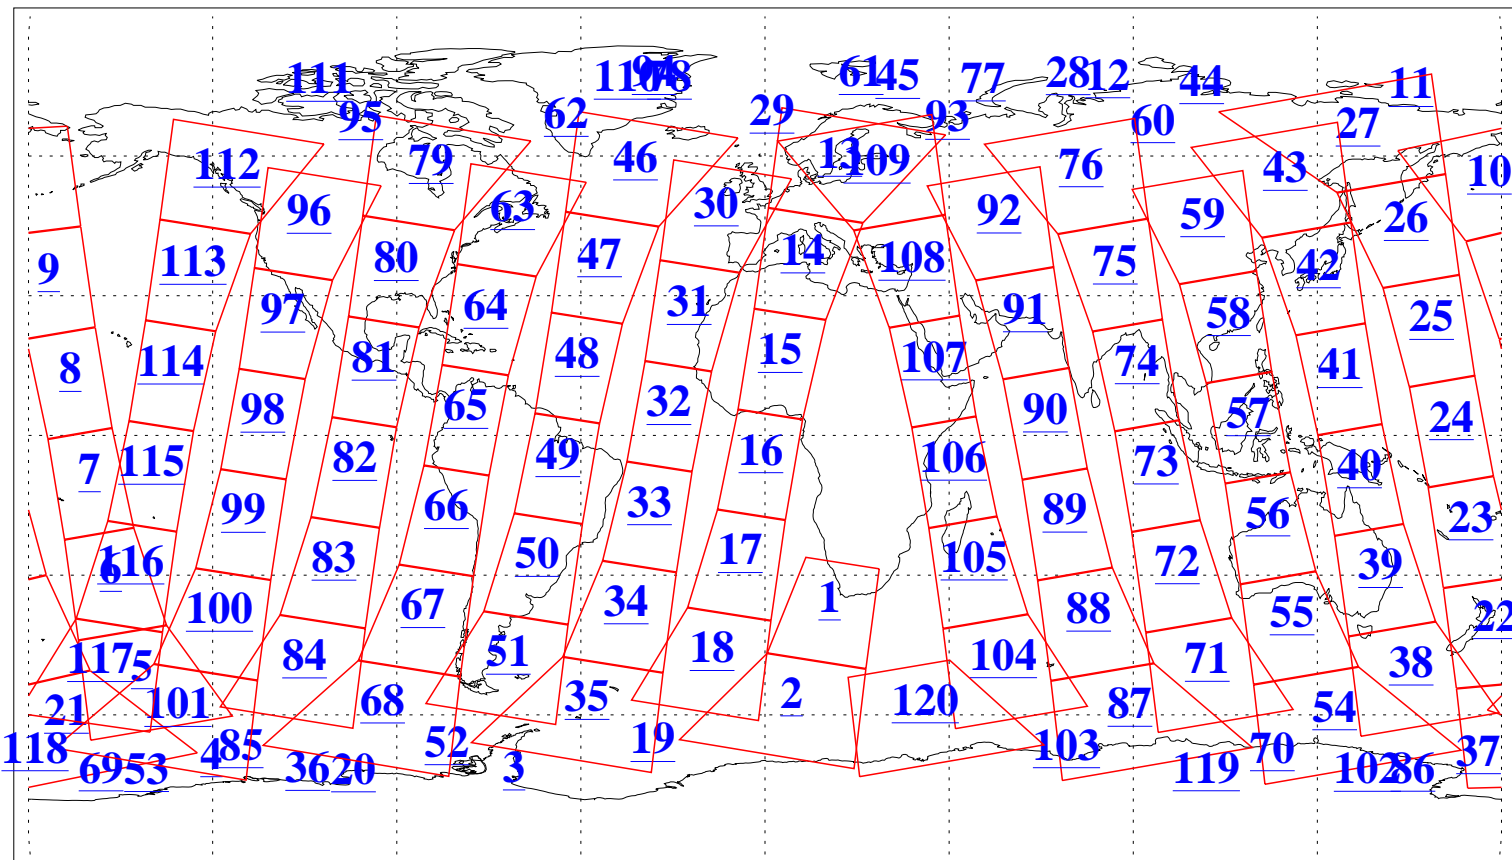

L1B Availability
AMSU Granules: 240
HSB Granules: 0
AIRS Granules: 240

23 Nov 2009
DoY 327
Aqua Day 2760
Granules: 1 to 120

Granules: 121 to 240

Legend: AMSU Available, HSB Available, AIRS Available

L1B Availability
AMSU Granules: 240
HSB Granules: 0
AIRS Granules: 240

23 Nov 2009
DoY 327
Aqua Day 2760
Ascending Granules

Descending Granules

Legend: AMSU Available, HSB Available, AIRS Available

L1B Availability
 AMSU Granules: 240
 HSB Granules: 0
 AIRS Granules: 240

23 Nov 2009
 DoY 327
 Aqua Day 2760

Northern Hemisphere Granules

Southern Hemisphere Granules

Legend: AMSU Available, HSB Available, AIRS Available