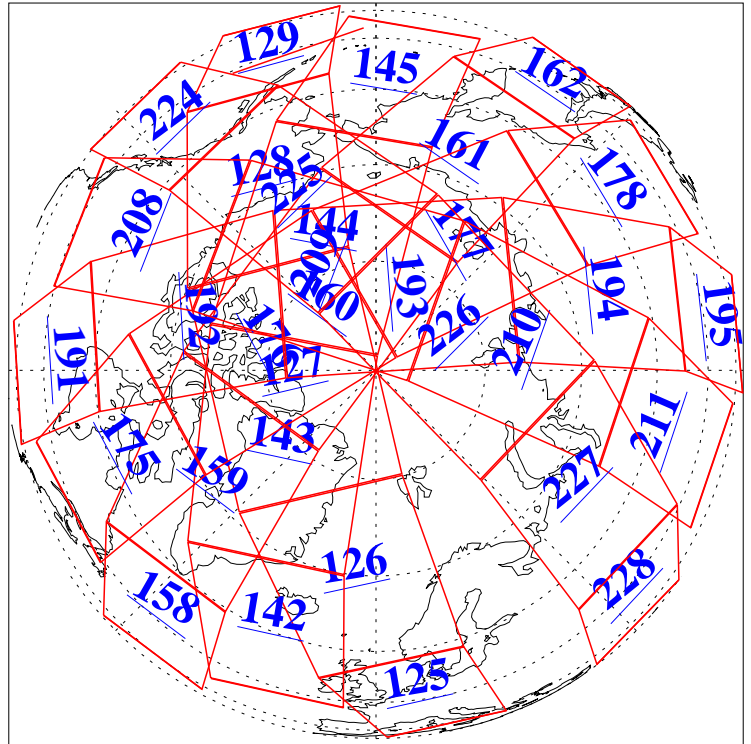

L1B Availability
AMSU Granules: 240
HSB Granules: 0
AIRS Granules: 240

23 Nov 2009
DoY 327
Aqua Day 2760
Granules: 1 to 120

Granules: 121 to 240

Legend: AMSU Available, HSB Available, AIRS Available

L1B Availability
AMSU Granules: 240
HSB Granules: 0
AIRS Granules: 240

23 Nov 2009
DoY 327
Aqua Day 2760
Ascending Granules

Descending Granules

Legend: AMSU Available, HSB Available, AIRS Available

L1B Availability
 AMSU Granules: 240
 HSB Granules: 0
 AIRS Granules: 240

23 Nov 2009
 DoY 327
 Aqua Day 2760

Northern Hemisphere Granules

Southern Hemisphere Granules

Legend: AMSU Available, HSB Available, AIRS Available