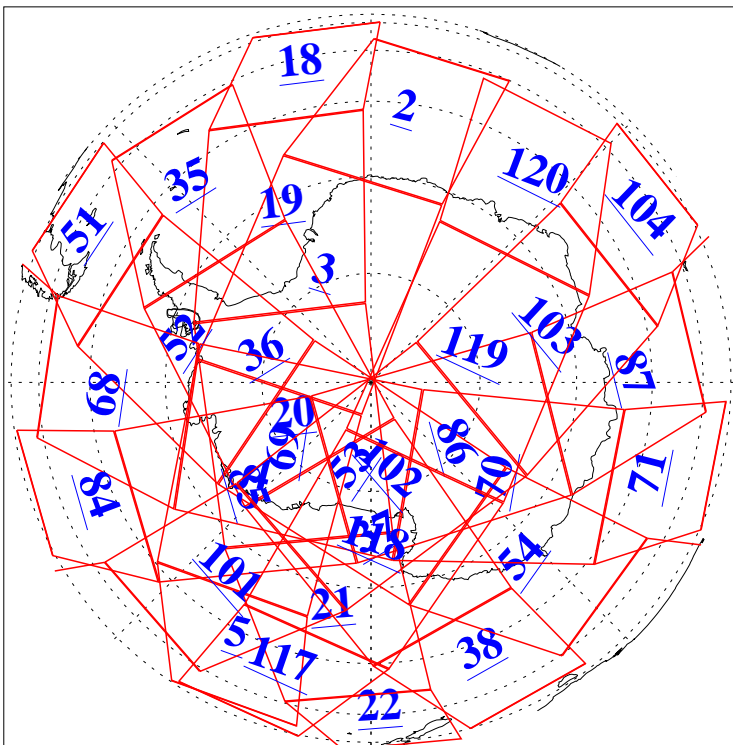

L1B Availability
AMSU Granules: 240
HSB Granules: 0
AIRS Granules: 240

23 Nov 2009
DoY 327
Aqua Day 2760
Granules: 1 to 120

Granules: 121 to 240

Legend: AMSU Available, HSB Available, AIRS Available

L1B Availability
AMSU Granules: 240
HSB Granules: 0
AIRS Granules: 240

23 Nov 2009
DoY 327
Aqua Day 2760
Ascending Granules

Descending Granules

Legend: AMSU Available, HSB Available, AIRS Available

L1B Availability
 AMSU Granules: 240
 HSB Granules: 0
 AIRS Granules: 240

23 Nov 2009
 DoY 327
 Aqua Day 2760

Northern Hemisphere Granules

Southern Hemisphere Granules

Legend: AMSU Available, HSB Available, AIRS Available