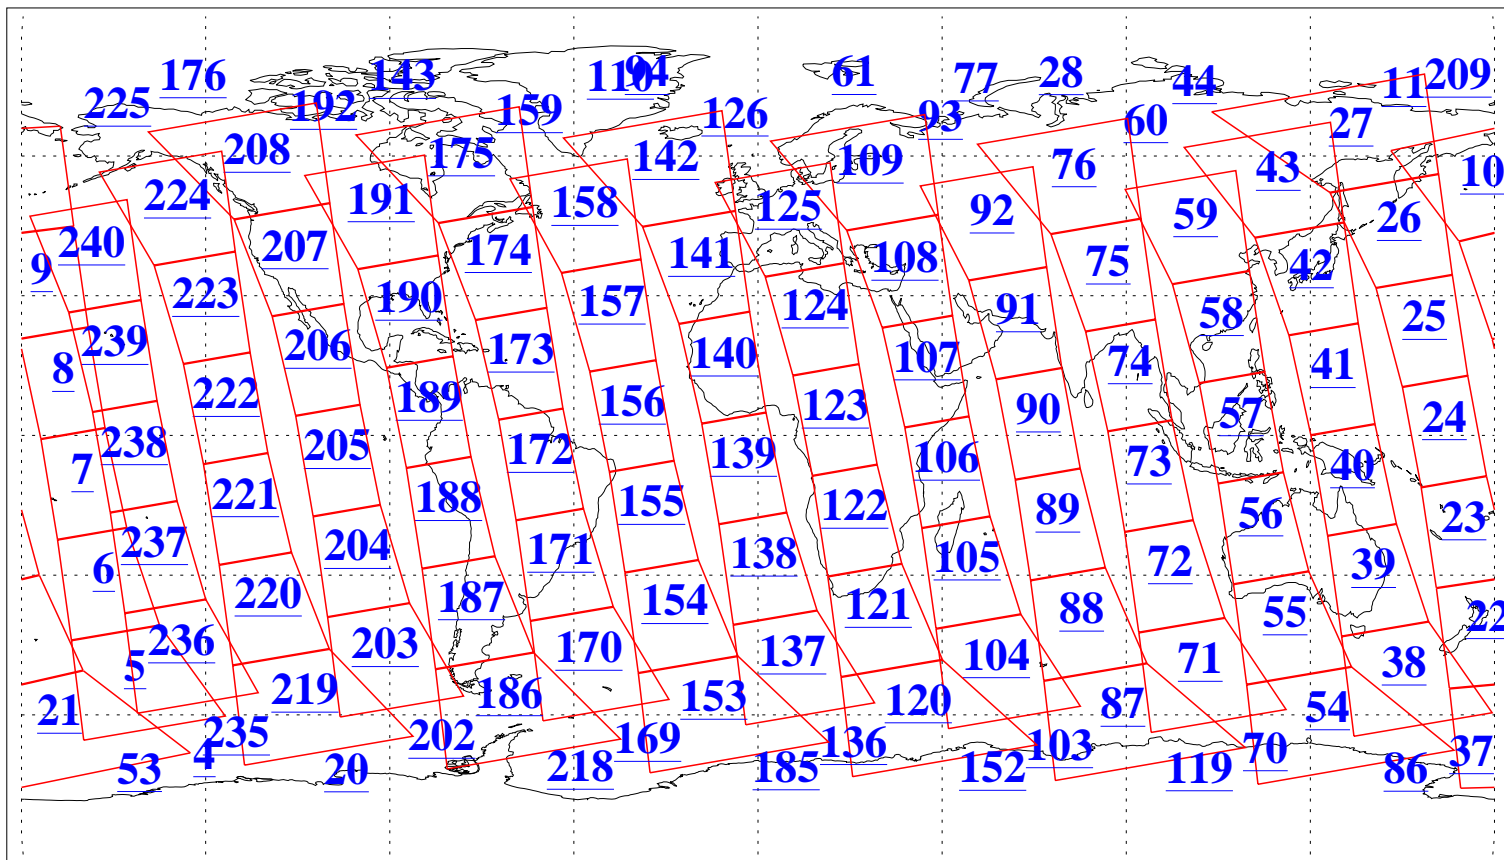

L1B Availability
AMSU Granules: 240
HSB Granules: 0
AIRS Granules: 240

23 Nov 2009
DoY 327
Aqua Day 2760
Granules: 1 to 120

Granules: 121 to 240

Legend: AMSU Available, HSB Available, AIRS Available

L1B Availability
AMSU Granules: 240
HSB Granules: 0
AIRS Granules: 240

23 Nov 2009
DoY 327
Aqua Day 2760
Ascending Granules

Descending Granules

Legend: AMSU Available, HSB Available, AIRS Available

L1B Availability
 AMSU Granules: 240
 HSB Granules: 0
 AIRS Granules: 240

23 Nov 2009
 DoY 327
 Aqua Day 2760

Northern Hemisphere Granules

Southern Hemisphere Granules

Legend: AMSU Available, HSB Available, AIRS Available