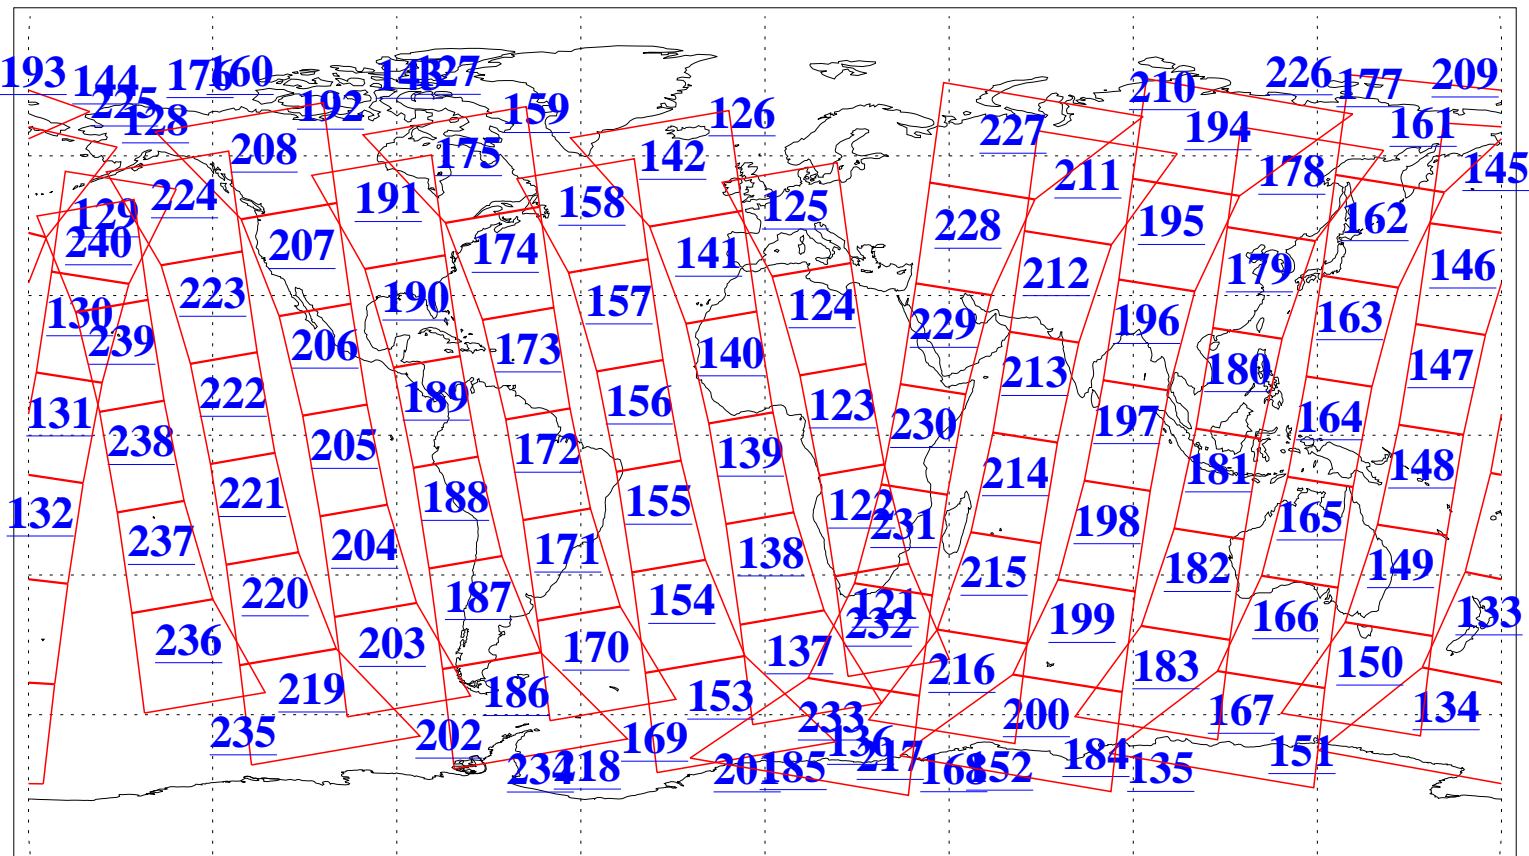

L1B Availability
AMSU Granules: 240
HSB Granules: 0
AIRS Granules: 240

23 Nov 2009
DoY 327
Aqua Day 2760
Granules: 1 to 120

Granules: 121 to 240

Legend: AMSU Available, HSB Available, AIRS Available

L1B Availability
AMSU Granules: 240
HSB Granules: 0
AIRS Granules: 240

23 Nov 2009
DoY 327
Aqua Day 2760
Ascending Granules

Descending Granules

Legend: AMSU Available, HSB Available, AIRS Available

L1B Availability
 AMSU Granules: 240
 HSB Granules: 0
 AIRS Granules: 240

23 Nov 2009
 DoY 327
 Aqua Day 2760

Northern Hemisphere Granules

Southern Hemisphere Granules

Legend: AMSU Available, HSB Available, AIRS Available